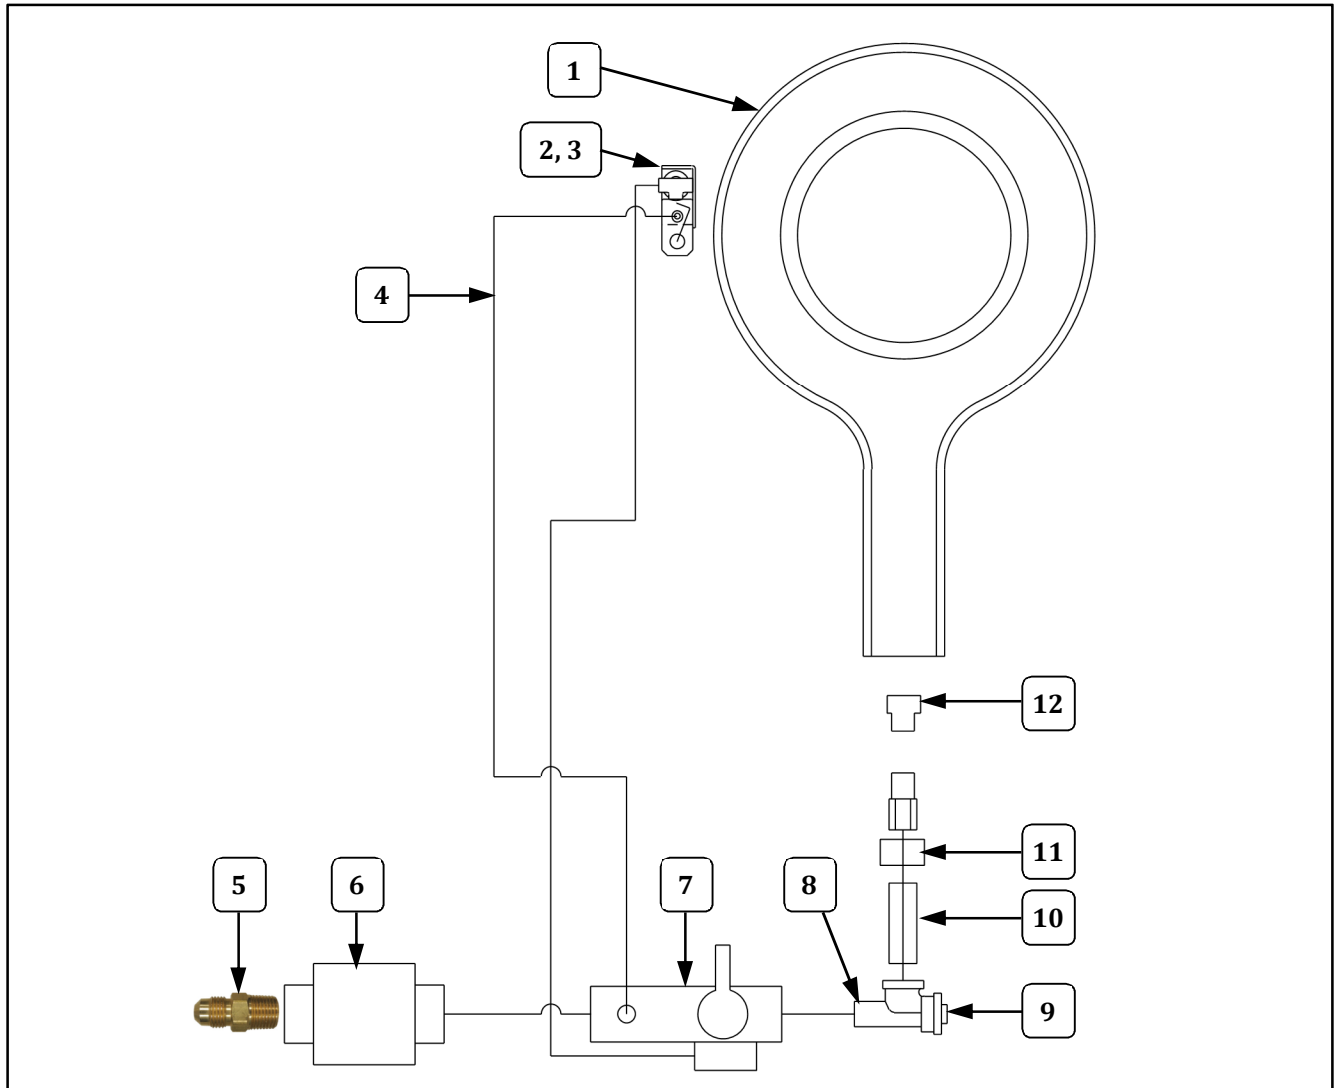

Gas Line Breakdown

Item	Part Description	Part No.
1	BURNER FOR 16OZ BG POPPER	67903
2	PILOT BURNER	74032
3	PILOT ORIFICE .010 LP	74050
4	THERMOCOUPLE	57030
5	ADAPTER, GAS LINE 3/8 NPT (Flare Pipe Fitting, use with Gas Hose P/N 109000)	74595
6	PRESSURE REGULATOR	74115
7	GAS SAFETY VALVE	74027
8	T-FITTING	74560
9	BRASS PIPE PLUG 1/8 NPT	74562
10	1/8 NPT X 1-1/2 LONG NPL	74884
11	1/8 NPT COUPLING	74885
12	LIGHTER TUBE ORIFICE #66	89694
	1/4 ALUM TUBE 18 INCH LG. (not shown)	74561