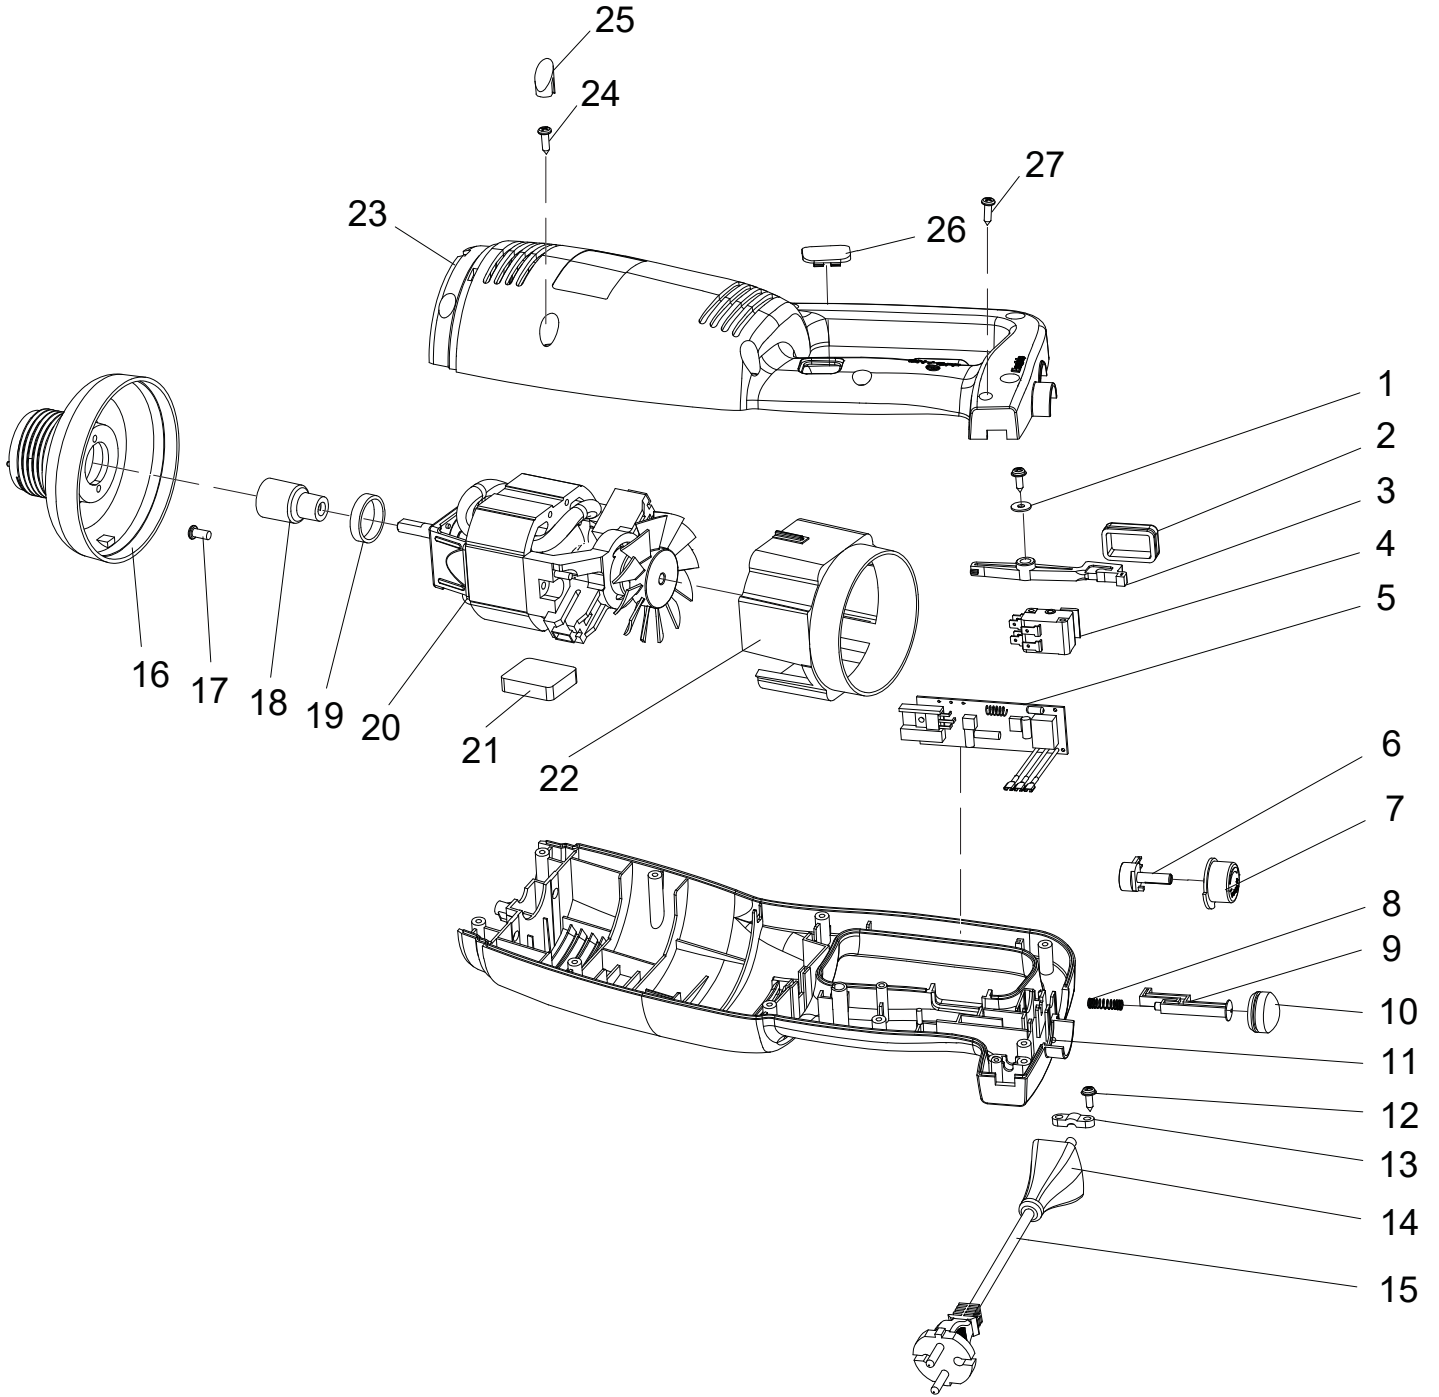

Page

GIB750-14 Blender Components

4

GIB750-14 Blender Tube Components

6

GIB750-14 Blender Components

GIB750-14 Blender Components

Item	Part Number	Description	Qty	Serial Number
1	H02300	Screw, Washer Phillips Button Hd	1	
2	L02223	Button, ON-OFF	1	
3	L02214	Button, Osculant Staff	1	
4	L02215	Microswitch	1	
5	L02226	Control Board, Speed	1	
6	L02234	Potentiometer	1	
7	L02222	Knob, VARIABLE Speed	1	
8	L02216	Spring	1	
9	L02217	Bolt, Push	1	
10	L02221	Button, ENABLE	1	
11	L02228	Housing, Right	1	
12	H02301	Screw 4mmx15mm, Phillips Drive	2	
13	L02286	Tie Down	1	
14	L02218	Strain Relief	1	
15	L02219	Power Cord	1	
16	L02227	Coupling	1	
17	H02299	Screw M5-.8x10mm, Phillips Pan Hd	4	
18	L02207	Drive Hub	1	
19	L02233	Seal, Rubber	1	
20	L02230	Motor	1	
21	L02231	Gasket, Motor	2	
22	L02232	Cover, Motor	1	
23	L02229	Housing, Left	1	
24	H02298	Screw 3.9x15.5x.22mm Button PHH, Zinc	11	
25	L02292	Screw Cover Kit	1	
26	L02205	Cover	1	
27	H02297	Screw M3x15mm Phillips Zinc	1	
28	L02284	Warning Label	1	
29	L02285	French Warning Label	1	

GIB750-14 Blender Tube Components

6

GIB750-14 Blender Tube Components

Item	Part Number	Description	Qty	Serial Number
1	L02328	14" Immersion Blender Tube Equivalent to GIBSTK14	1	
2		Blender Stick	1	
3	L02334	Blade Removal Kit Equivalent to GIB-BLADE TOOL	1	
4		Blade	1	
5		Blade Removal Tool	1	