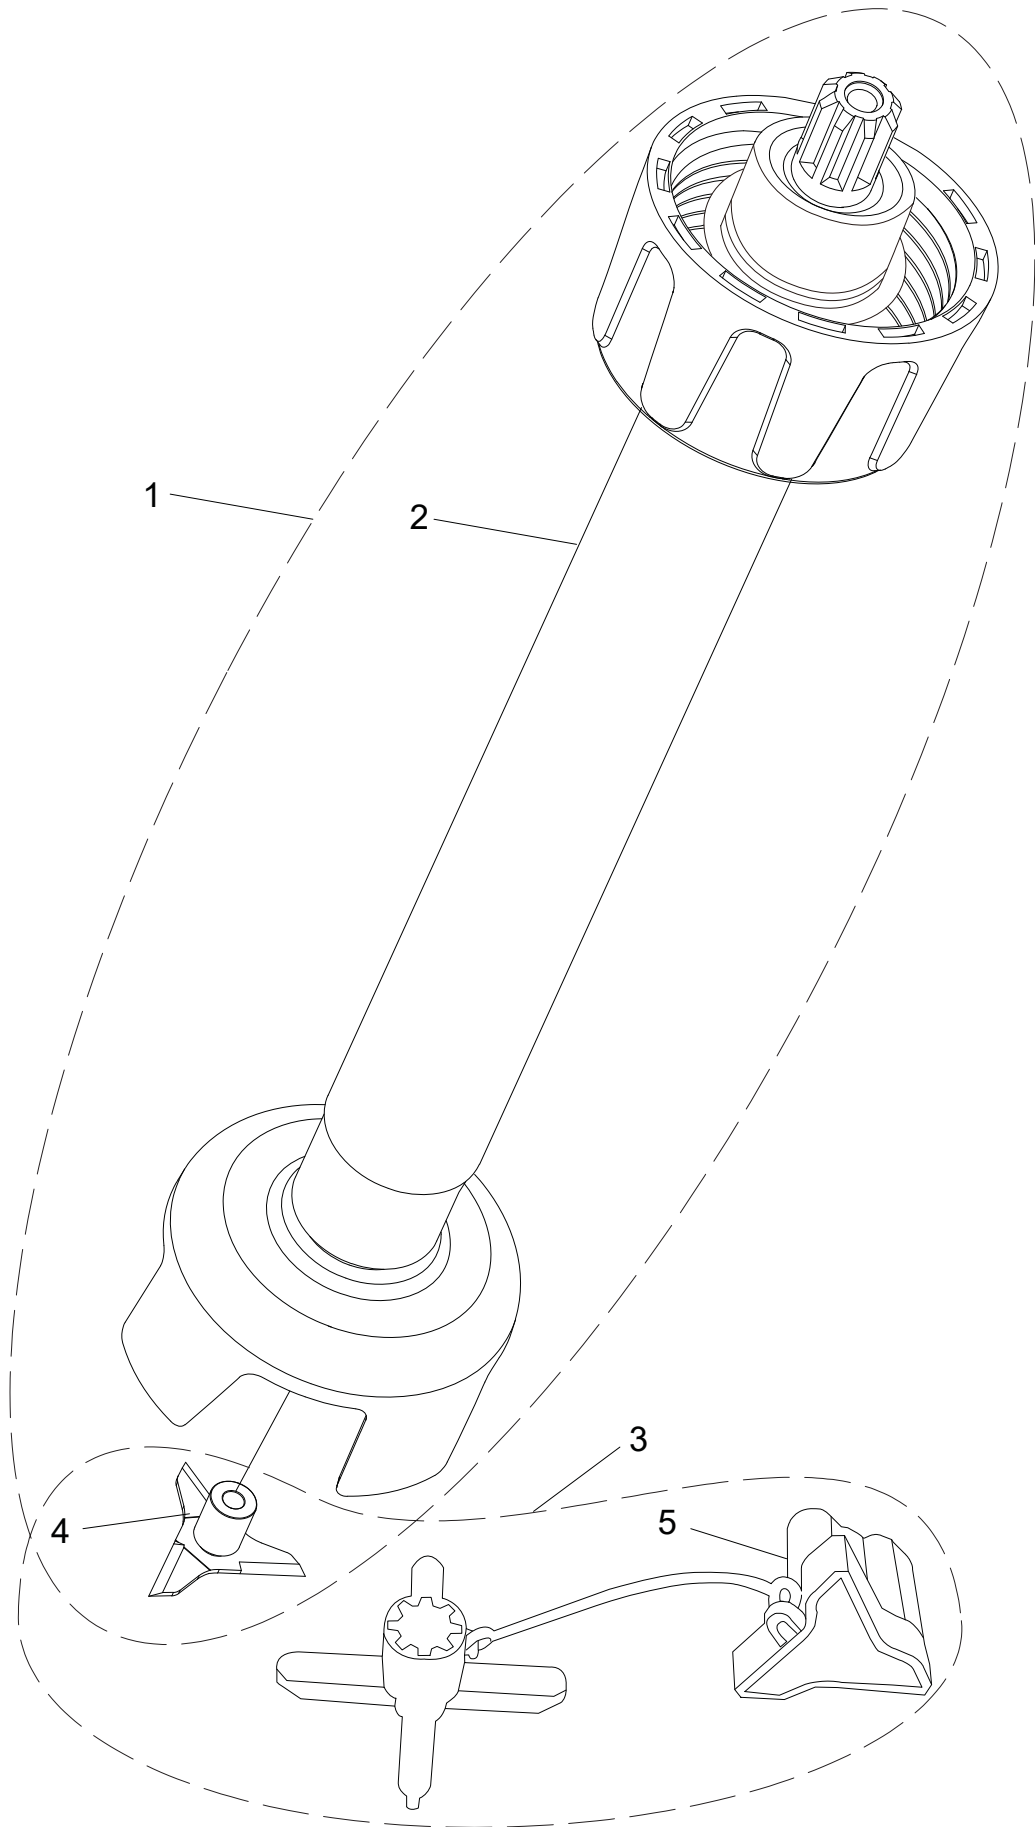

Page

GIB750-14 Blender Components

4

GIB750-14 Blender Tube Components

6

GIB750-14 Blender Components

GIB750-14 Blender Components

Item	Part Number	Description	Qty	Serial Number
1	H02300	Screw, Washer Phillips Button Hd	1	
2	L02223	Button, ON-OFF	1	
3	L02214	Button, Osculant Staff	1	
4	L02215	Microswitch	1	
5	L02226	Control Board, Speed	1	
6	L02234	Potentiometer	1	
7	L02222	Knob, VARIABLE Speed	1	
8	L02216	Spring	1	
9	L02217	Bolt, Push	1	
10	L02221	Button, ENABLE	1	
11	L02228	Housing, Right	1	
12	H02301	Screw 4mmx15mm, Phillips Drive	2	
13	L02286	Tie Down	1	
14	L02218	Strain Relief	1	
15	L02219	Power Cord	1	
16	L02227	Coupling	1	
17	H02299	Screw M5-.8x10mm, Phillips Pan Hd	4	
18	L02207	Drive Hub	1	
19	L02233	Seal, Rubber	1	
20	L02230	Motor	1	
21	L02231	Gasket, Motor	2	
22	L02232	Cover, Motor	1	
23	L02229	Housing, Left	1	
24	H02298	Screw 3.9x15.5x.22mm Button PHH, Zinc	11	
25	L02292	Screw Cover Kit	1	
26	L02205	Cover	1	
27	H02297	Screw M3x15mm Phillips Zinc	1	
28	L02284	Warning Label	1	
29	L02285	French Warning Label	1	

GIB750-14 Blender Tube Components

6

GIB750-14 Blender Tube Components

Item	Part Number	Description	Qty	Serial Number
1	L02328	14" Immersion Blender Tube Equivalent to GIBSTK14	1	
2		Blender Stick	1	
3	L02334	Blade Removal Kit Equivalent to GIB-BLADE TOOL	1	
4		Blade	1	
5		Blade Removal Tool	1	