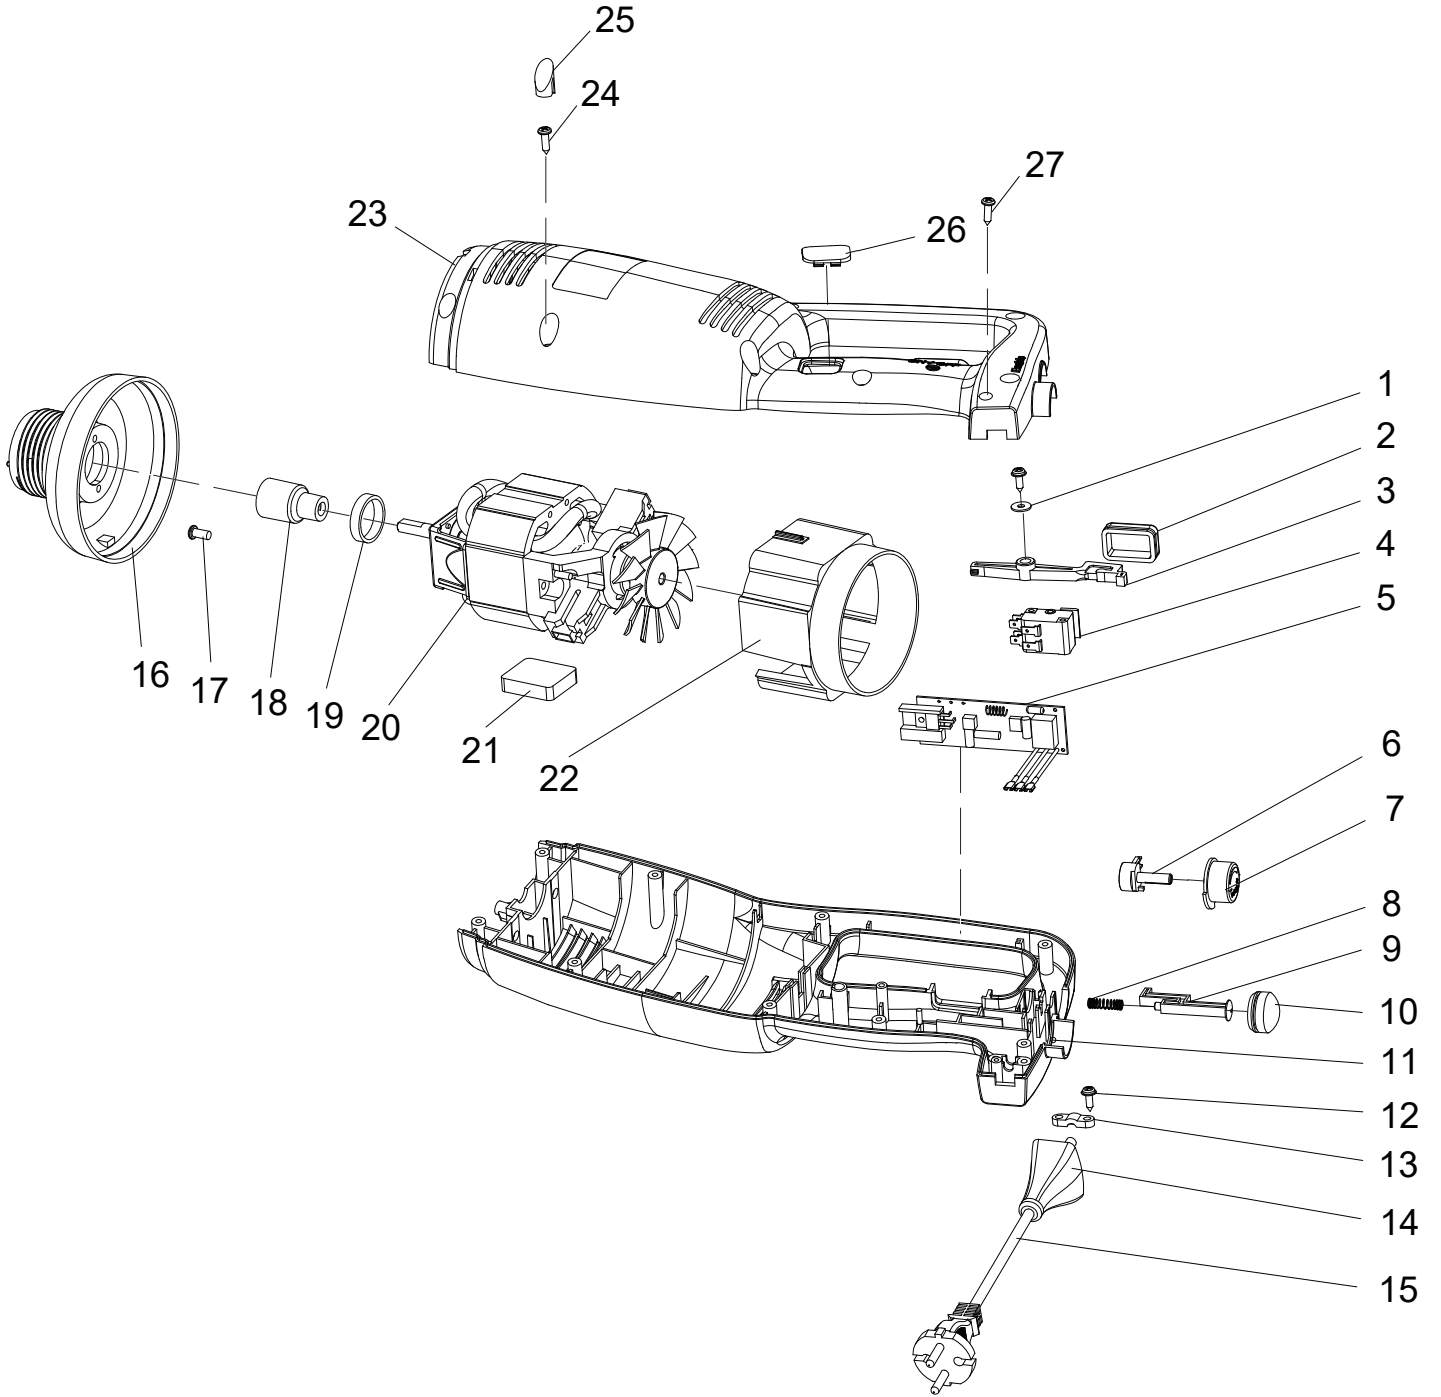

# Table of Contents

**Description**

**Page**

GIB750-16 Blender Components

4

GIB750-16 Blender Tube Components

6

## GIB750-16 Blender Components

Item	Part Number	Description	Qty	Serial Number
1	H02300	Screw, Washer Phillips Button Hd	1	
2	L02223	Button, ON-OFF	1	
3	L02214	Button, Osculant Staff	1	
4	L02215	Microswitch	1	
5	L02226	Control Board, Speed	1	
6	L02234	Potentiometer	1	
7	L02222	Knob, VARIABLE Speed	1	
8	L02216	Spring	1	
9	L02217	Bolt, Push	1	
10	L02221	Button, ENABLE	1	
11	L02228	Housing, Right	1	
12	H02301	Screw 4mmx15mm, Phillips Drive	2	
13	L02286	Tie Down	1	
14	L02218	Strain Relief	1	
15	L02219	Power Cord	1	
16	L02227	Coupling	1	
17	H02299	Screw M5-.8x10mm, Phillips Pan Hd	4	
18	L02207	Drive Hub	1	
19	L02233	Seal, Rubber	1	
20	L02230	Motor	1	
21	L02231	Gasket, Motor	2	
22	L02232	Cover, Motor	1	
23	L02229	Housing, Left	1	
24	H02298	Screw 3.9x15.5x.22mm Button PHH, Zinc	11	
25	L02292	Screw Cover Kit	1	
26	L02205	Cover	1	
27	H02297	Screw M3x15mm Phillips Zinc	1	
28	L02284	Warning Label	1	
29	L02285	French Warning Label	1	