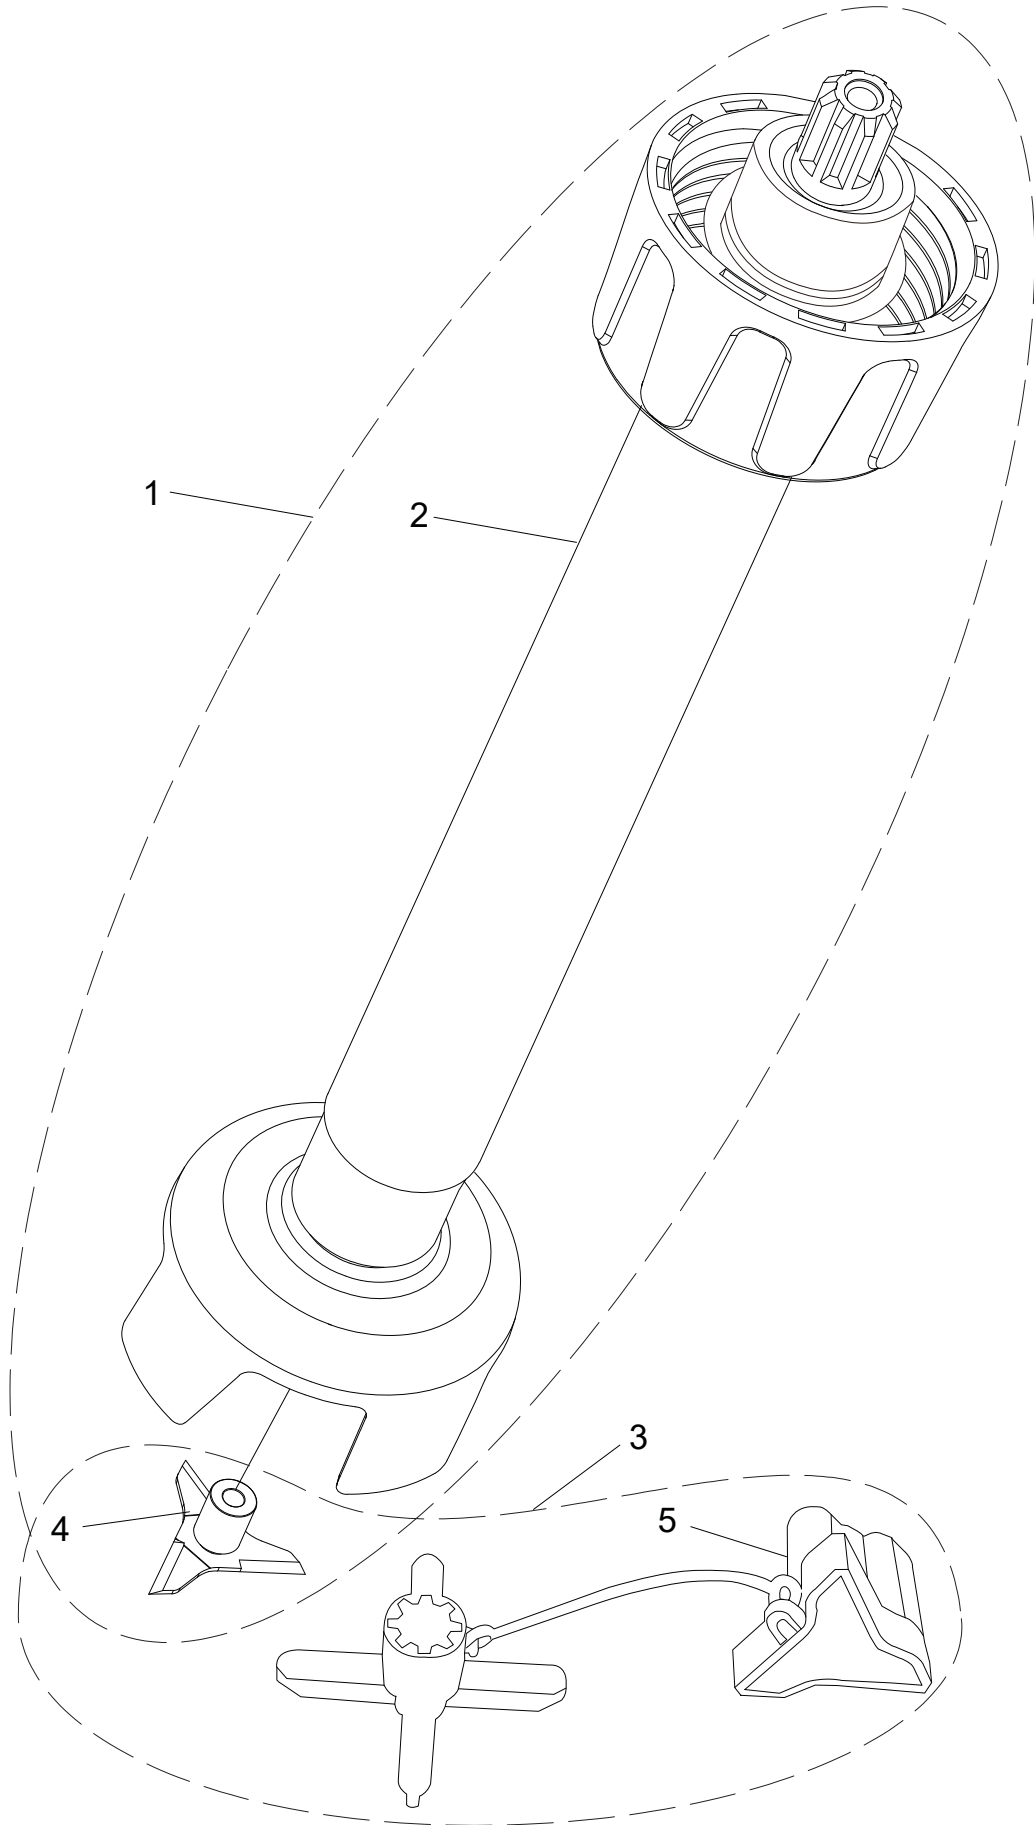

GIB750-16 Blender Tube Components

GIB750-16 Blender Tube Components

Item	Part Number	Description	Qty	Serial Number
1	L02329	16" Immersion Blender Tube	1	
2		Blender Stick	1	
3	L02334	Blade Removal Kit	1	
4		Blade	1	
5		Blade Removal Tool	1