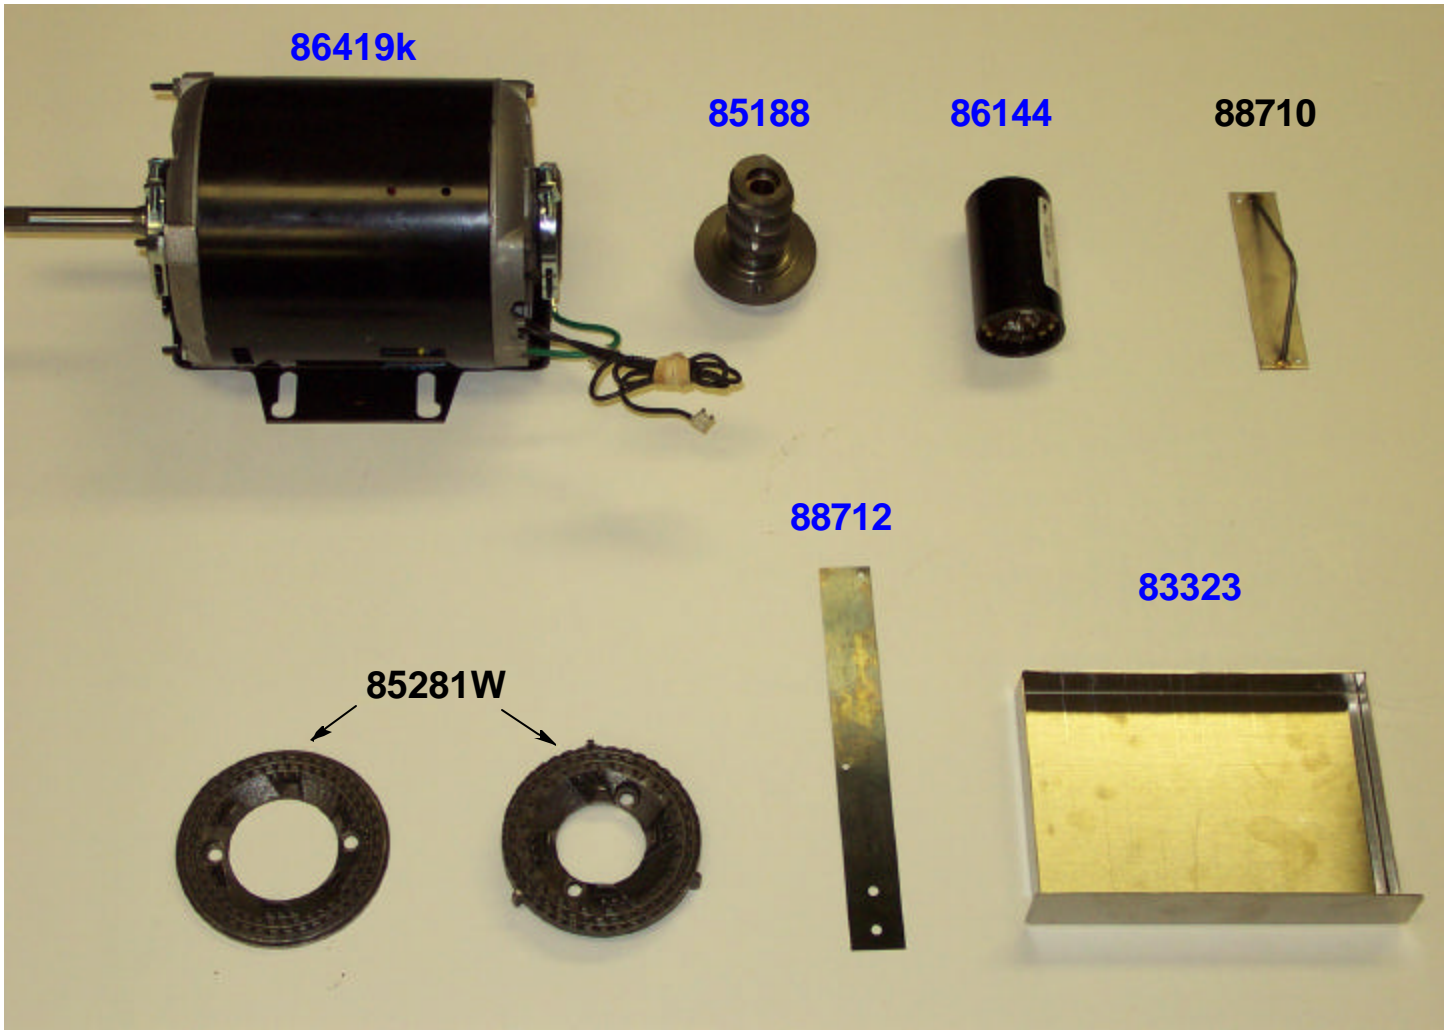

Retail Grinders

Part #	Description	Models Used On
83323	Tidy Tray Drawer	All
85188	Feedworm	All
85281W	Burr Set	All
86144	Capacitor	All
86419k	1/2 Hp Motor	All
88710	Actuator, Bag Switch	875
88712	Spring, Bag Switch	875

Retail Grinders

Part #	Description	Models Used On
70445	Switch, rocker	835
70449	Switch, main power	810
83327	Switch, red	835
85303	Relay	30A
86118	Spring tension	All
86123	Disc, shear	All
86154	Drive, shear	All
86355	Cover, shear	All
88056	Switch, start	875
88057	Switch, stop	875
88711	Switch, bag	All