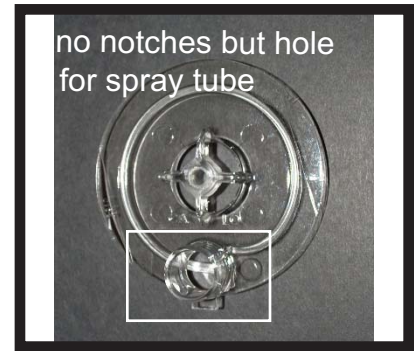

# Crathco® The Bubbler™ Parts Reference Guide

**1090**  
3 Gallon Bowl

**1288**  
5 Gallon bowl

**1994**  
7 liter Bowl

**2802**  
9 liter Bowl

**1156**  
Bowl w/o Hardware

**2910**  
Pump Cover For Mini Bowl units