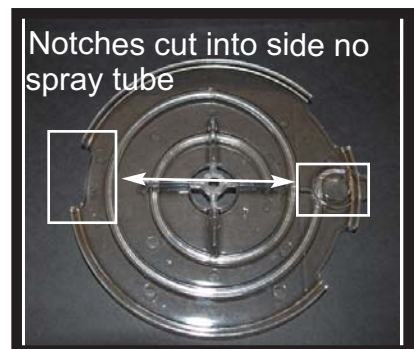

Crathco® The Bubbler™ Parts Reference Guide