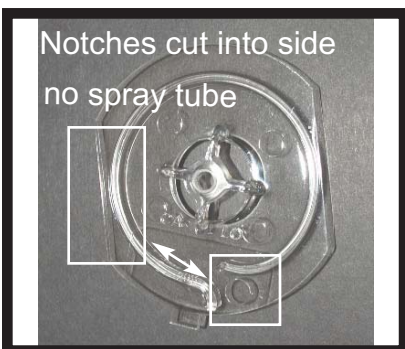

# Crathco® The Bubbler™ Parts Reference Guide

**1090**  
3 Gallon Bowl

**1288**  
5 Gallon bowl

**1994**  
7 liter Bowl

**2802**  
9 liter Bowl

**1156**  
Bowl w/o Hardware

**2910**  
Pump Cover For Mini Bowl units