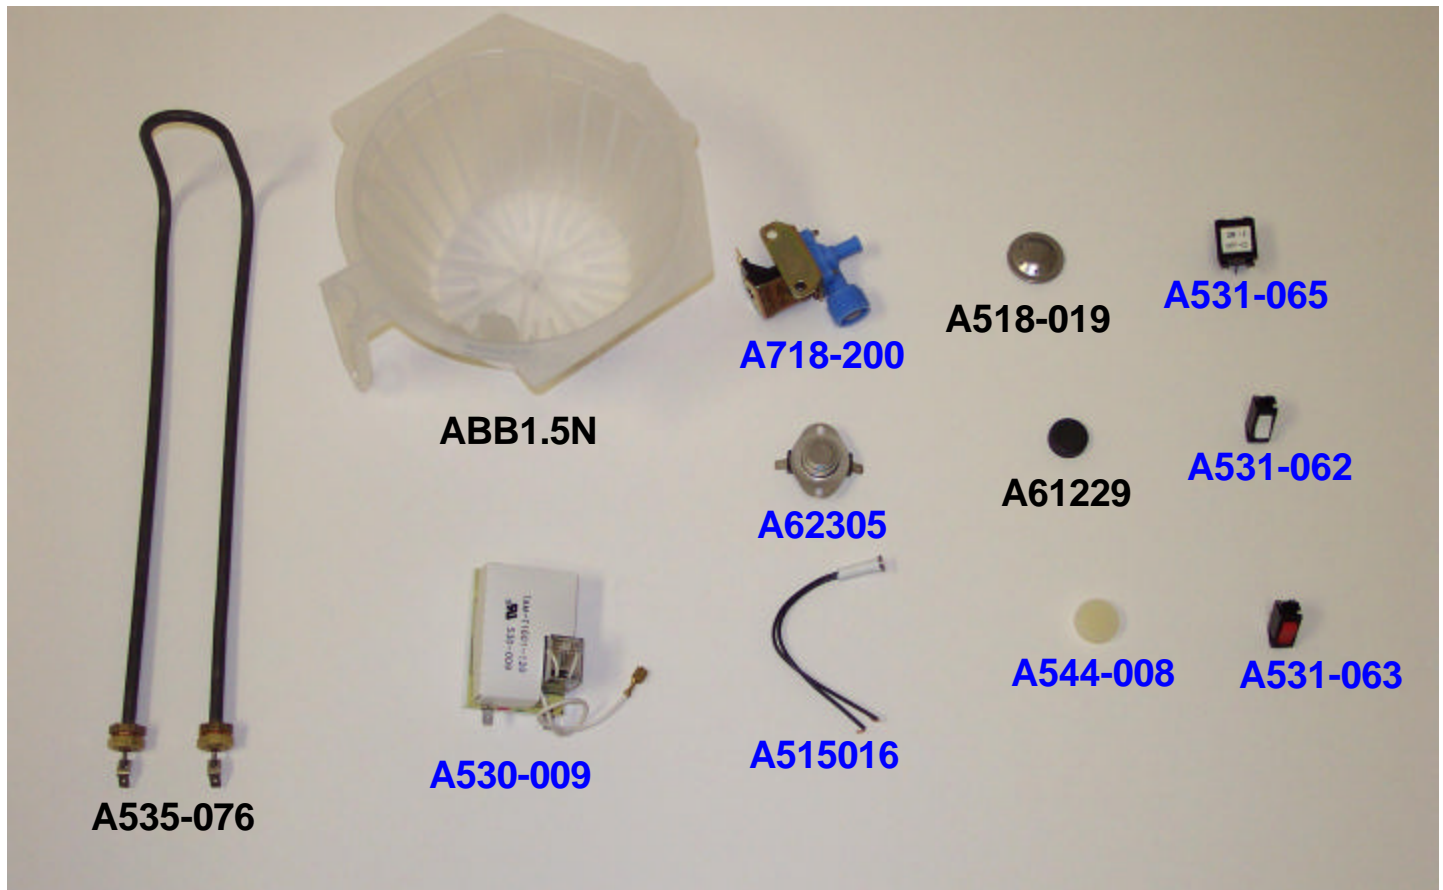

## TEA-300

Part #	Description
ABB1.5N	Brew basket, plastic natural
A515016	Amber pilot light for 5/16" hole
A518-019	Sprayhead, 6-hole
A530-009	Brew timer - 8 minutes
A531-062	Switch, start rocker
A531-063	Switch, stop rocker
A531-065	Power switch
A535-076	Heater, tank 1650W, 120V
A544-008	Silicone grommet
A61229	Grommet, plug
A62305	T-stat, hi-limit
A718-200	Assy, fill valve .75GPM