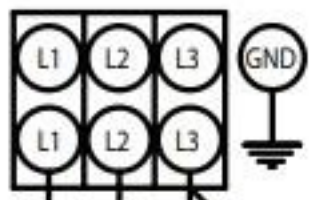

148542 REV. B

TERMINAL BLOCK [TB]
208/240/480 VAC
3 PHASE
SUPPLY

TERMINAL BLOCK [TB]
208/240 VAC
1 PHASE
SUPPLY

TERMINAL BLOCK
[TB]
208/240/440/480 VAC
3 PHASE
SUPPLY

TERMINAL BLOCK
[TB]
208/240 VAC
1 PHASE
SUPPLY