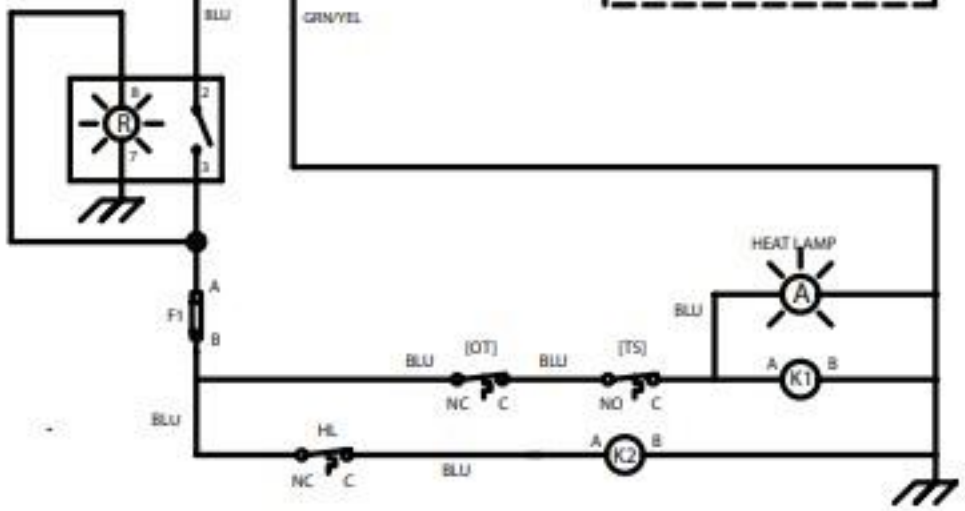

148542 REV. B

TERMINAL BLOCK [TB]
208/240/480 VAC
3 PHASE
SUPPLY

TERMINAL BLOCK [TB]
208/240 VAC
1 PHASE
SUPPLY

TERMINAL BLOCK
[TB]
208/240/440/480 VAC
3 PHASE
SUPPLY

TERMINAL BLOCK
[TB]
208/240 VAC
1 PHASE
SUPPLY