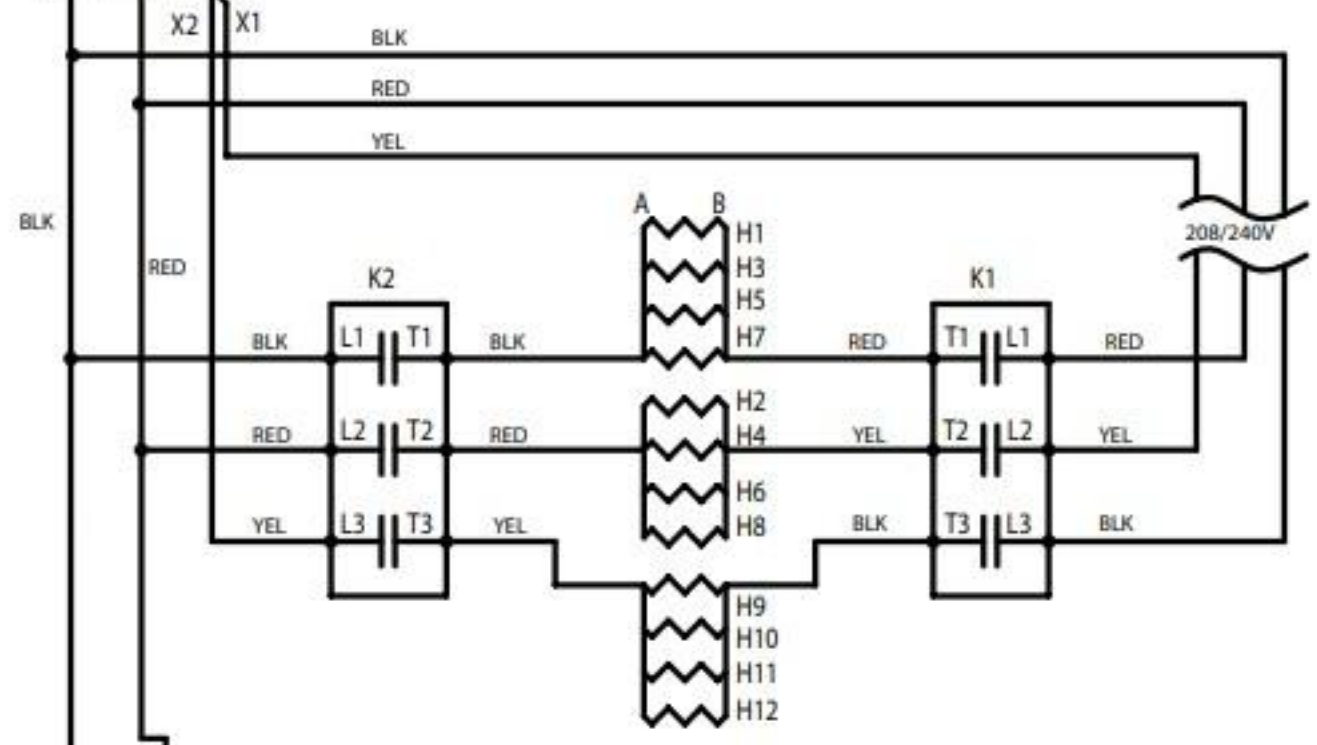

148542 REV. B

TERMINAL BLOCK [TB]
208/240/480 VAC
3 PHASE
SUPPLY

TERMINAL BLOCK [TB]
208/240 VAC
1 PHASE
SUPPLY

TERMINAL BLOCK
[TB]
208/240/440/480 VAC
3 PHASE
SUPPLY

TERMINAL BLOCK
[TB]
208/240 VAC
1 PHASE
SUPPLY