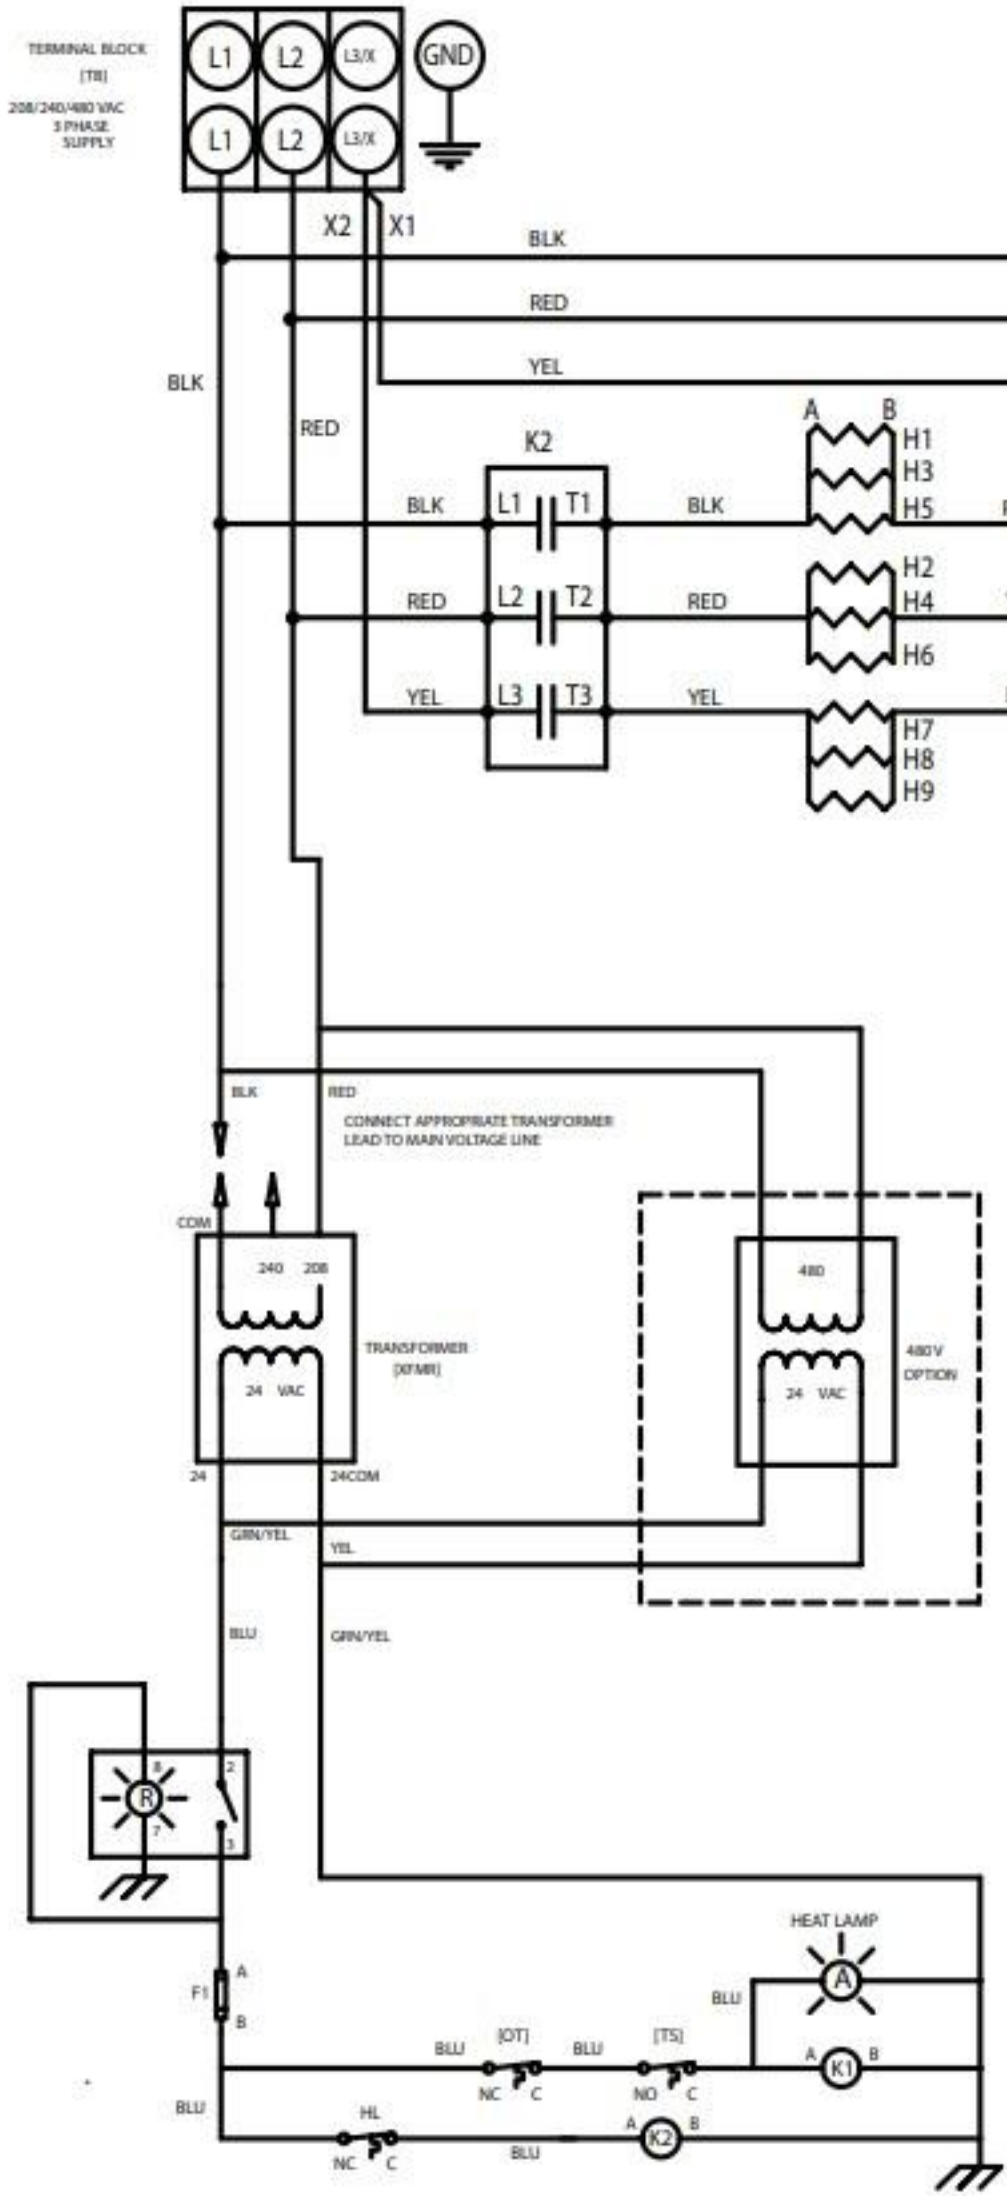

148542 REV. B

TERMINAL BLOCK [TB]
208/240/480 VAC
3 PHASE
SUPPLY

TERMINAL BLOCK [TB]
208/240 VAC
1 PHASE
SUPPLY

TERMINAL BLOCK
[TB]
208/240/440/480 VAC
3 PHASE
SUPPLY

TERMINAL BLOCK
[TB]
208/240 VAC
1 PHASE
SUPPLY