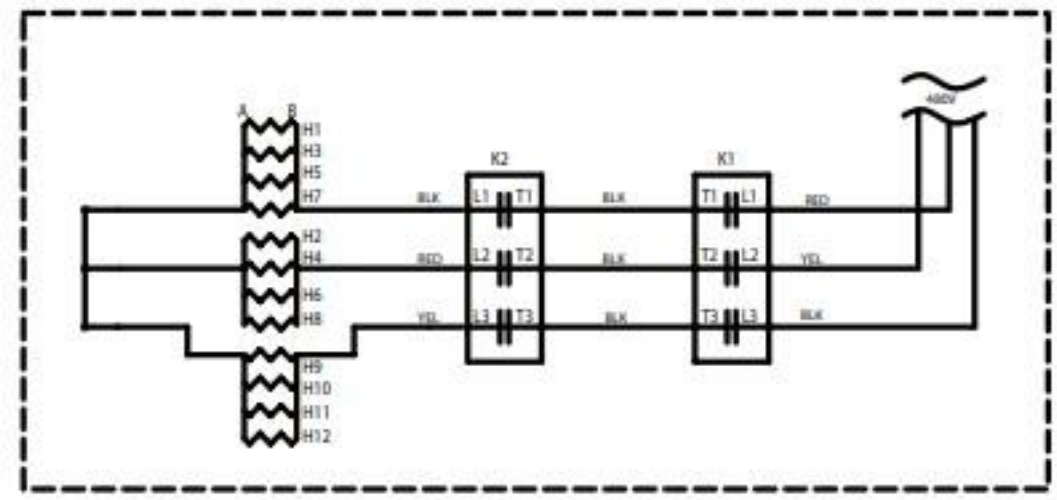

148542 REV. B

TERMINAL BLOCK [TB]
208/240/480 VAC
3 PHASE
SUPPLY

TERMINAL BLOCK [TB]
208/240 VAC
1 PHASE
SUPPLY

TERMINAL BLOCK
[TB]
208/240/440/480 VAC
3 PHASE
SUPPLY

TERMINAL BLOCK
[TB]
208/240 VAC
1 PHASE
SUPPLY