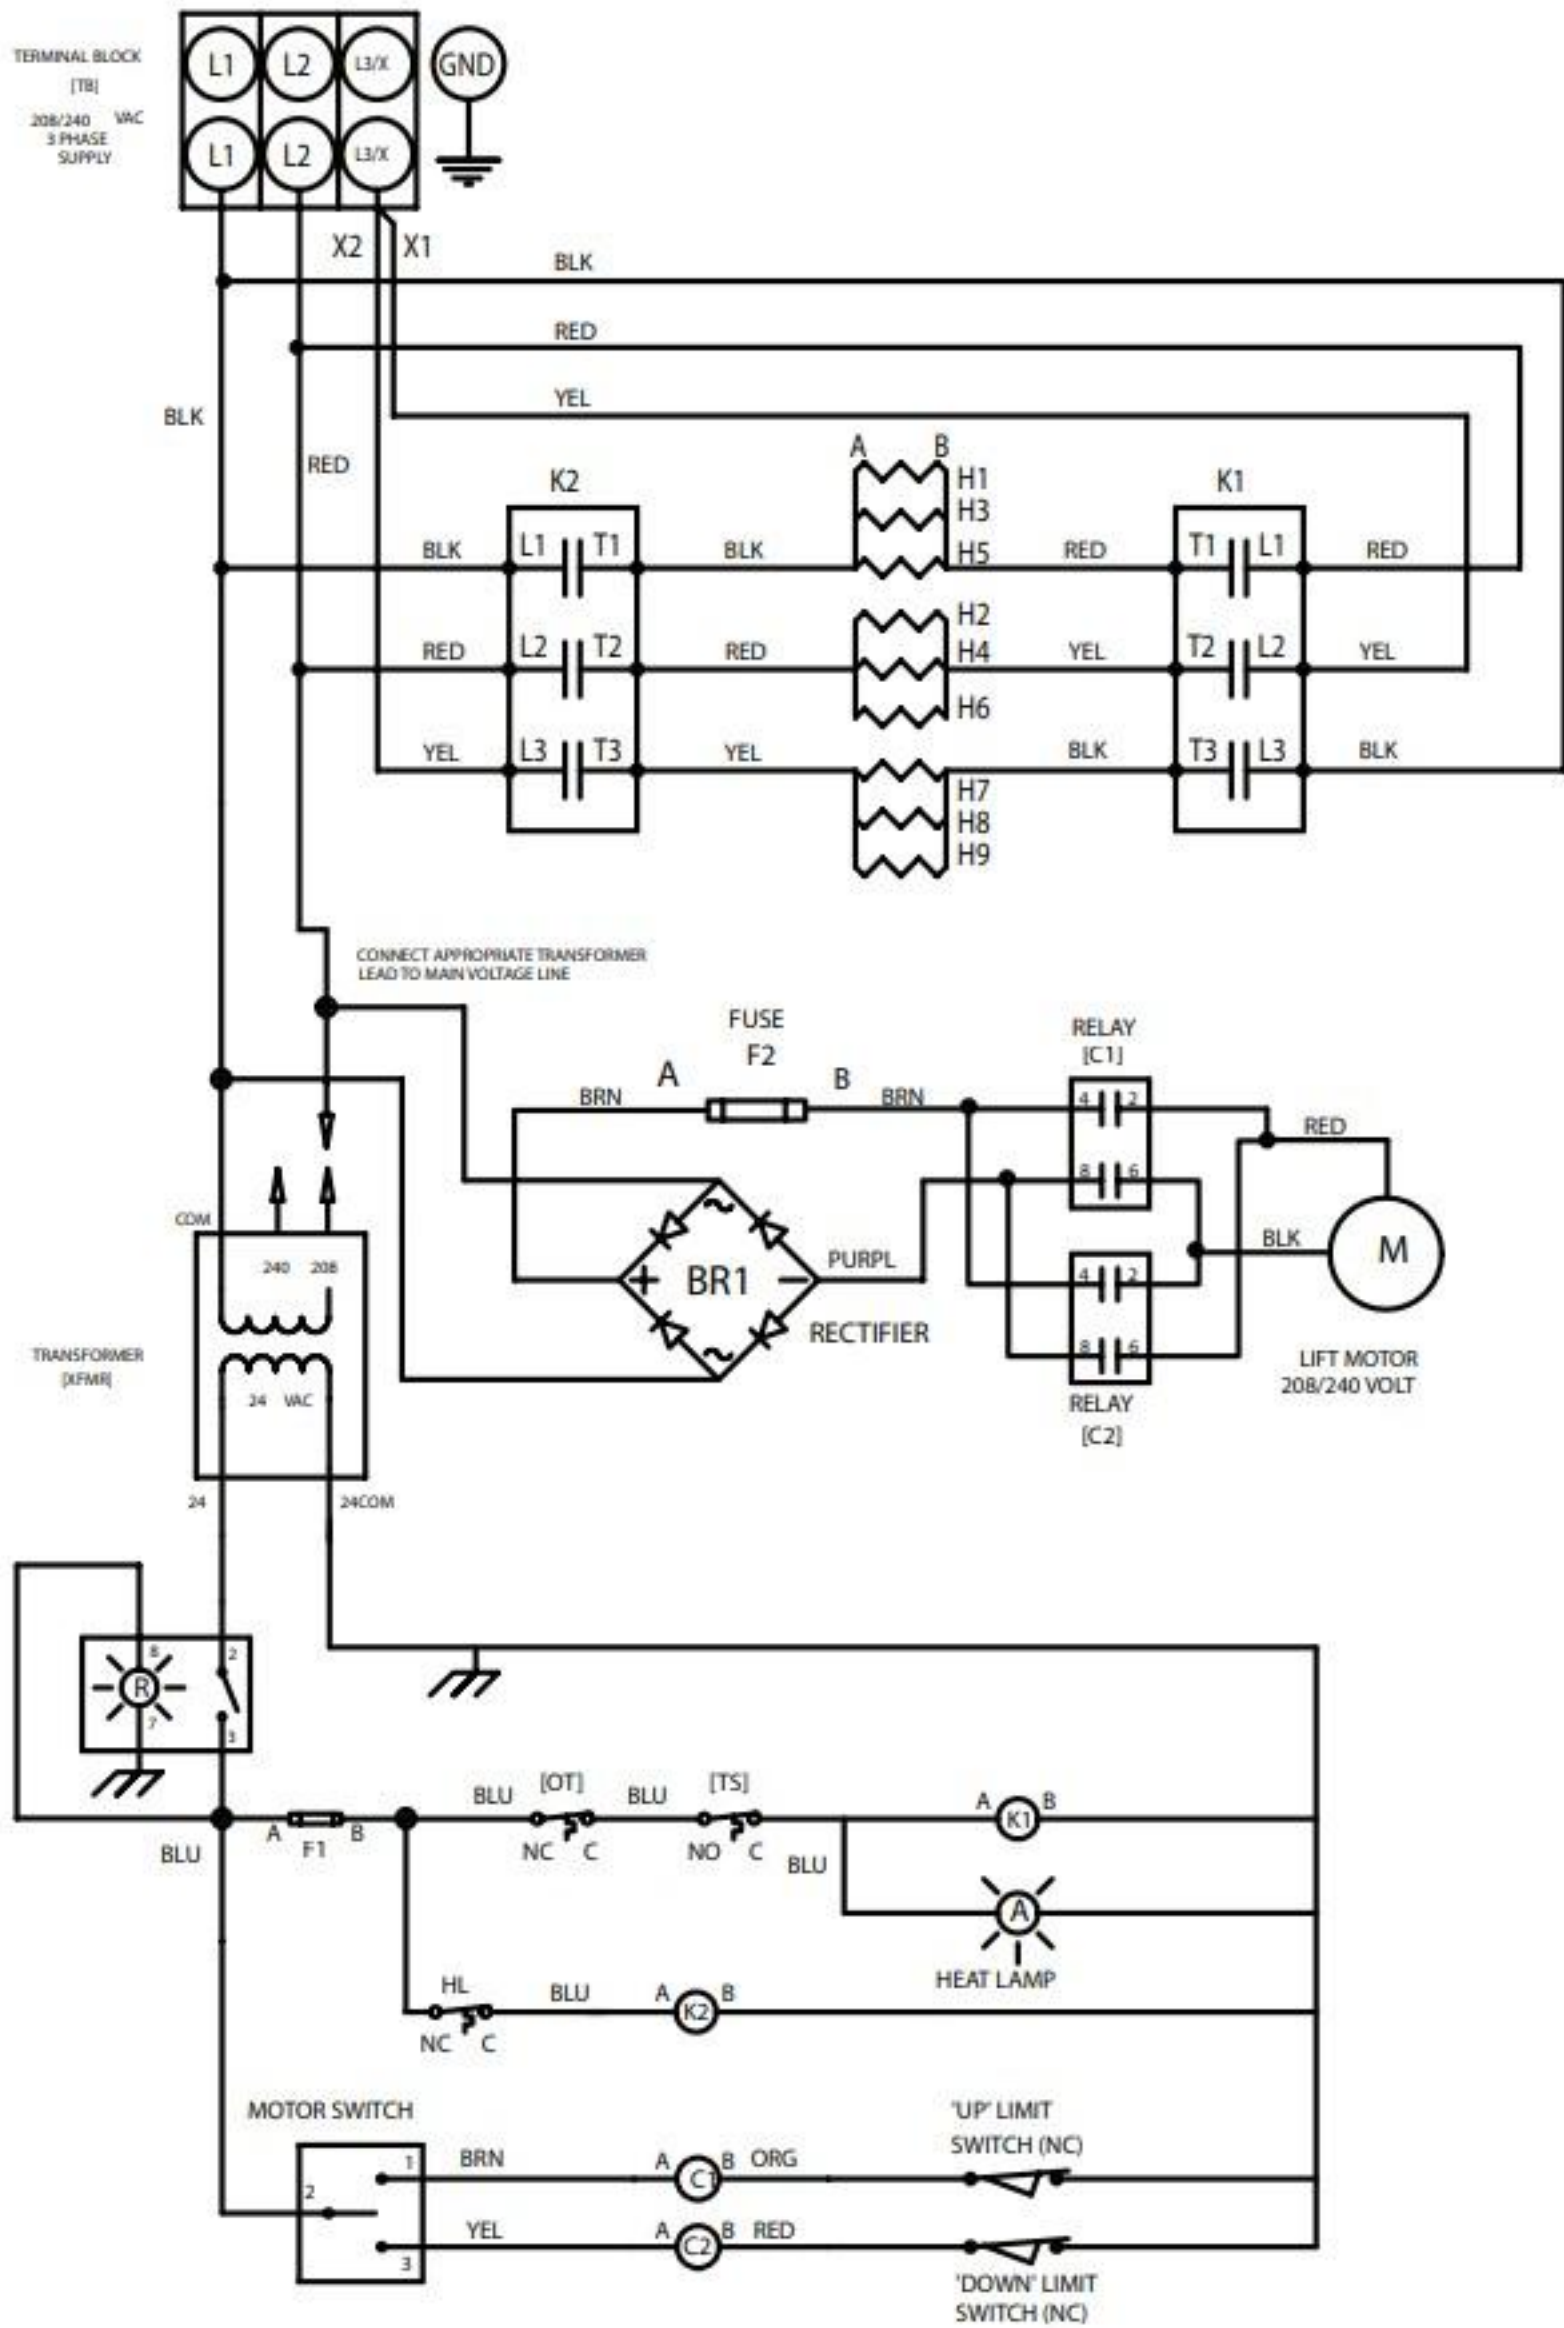

148542 REV. B

TERMINAL BLOCK [TB]
208/240/480 VAC
3 PHASE
SUPPLY

TERMINAL BLOCK [TB]
208/240 VAC
1 PHASE
SUPPLY

TERMINAL BLOCK
[TB]
208/240/440/480 VAC
3 PHASE
SUPPLY

TERMINAL BLOCK
[TB]
208/240 VAC
1 PHASE
SUPPLY