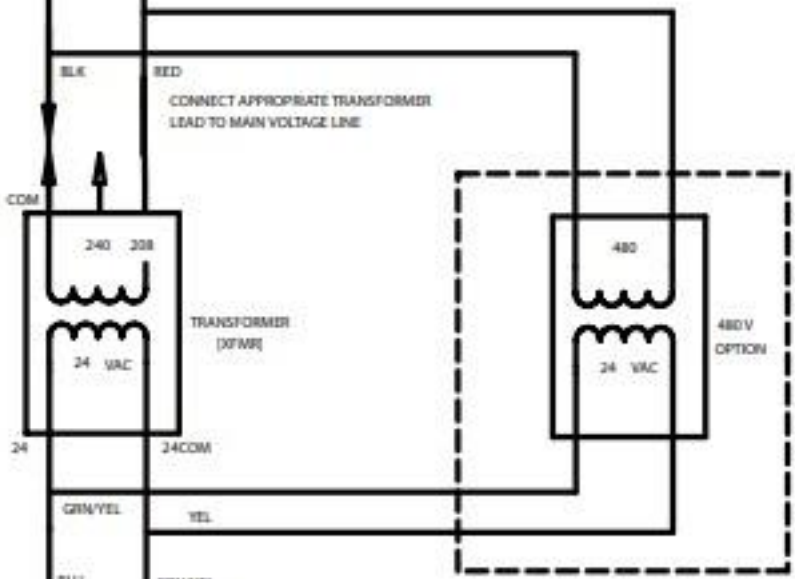

148542 REV. B

TERMINAL BLOCK [TB]
208/240/480 VAC
3 PHASE
SUPPLY

TERMINAL BLOCK [TB]
208/240 VAC
1 PHASE
SUPPLY

TERMINAL BLOCK
[TB]
208/240/440/480 VAC
3 PHASE
SUPPLY

TERMINAL BLOCK
[TB]
208/240 VAC
1 PHASE
SUPPLY