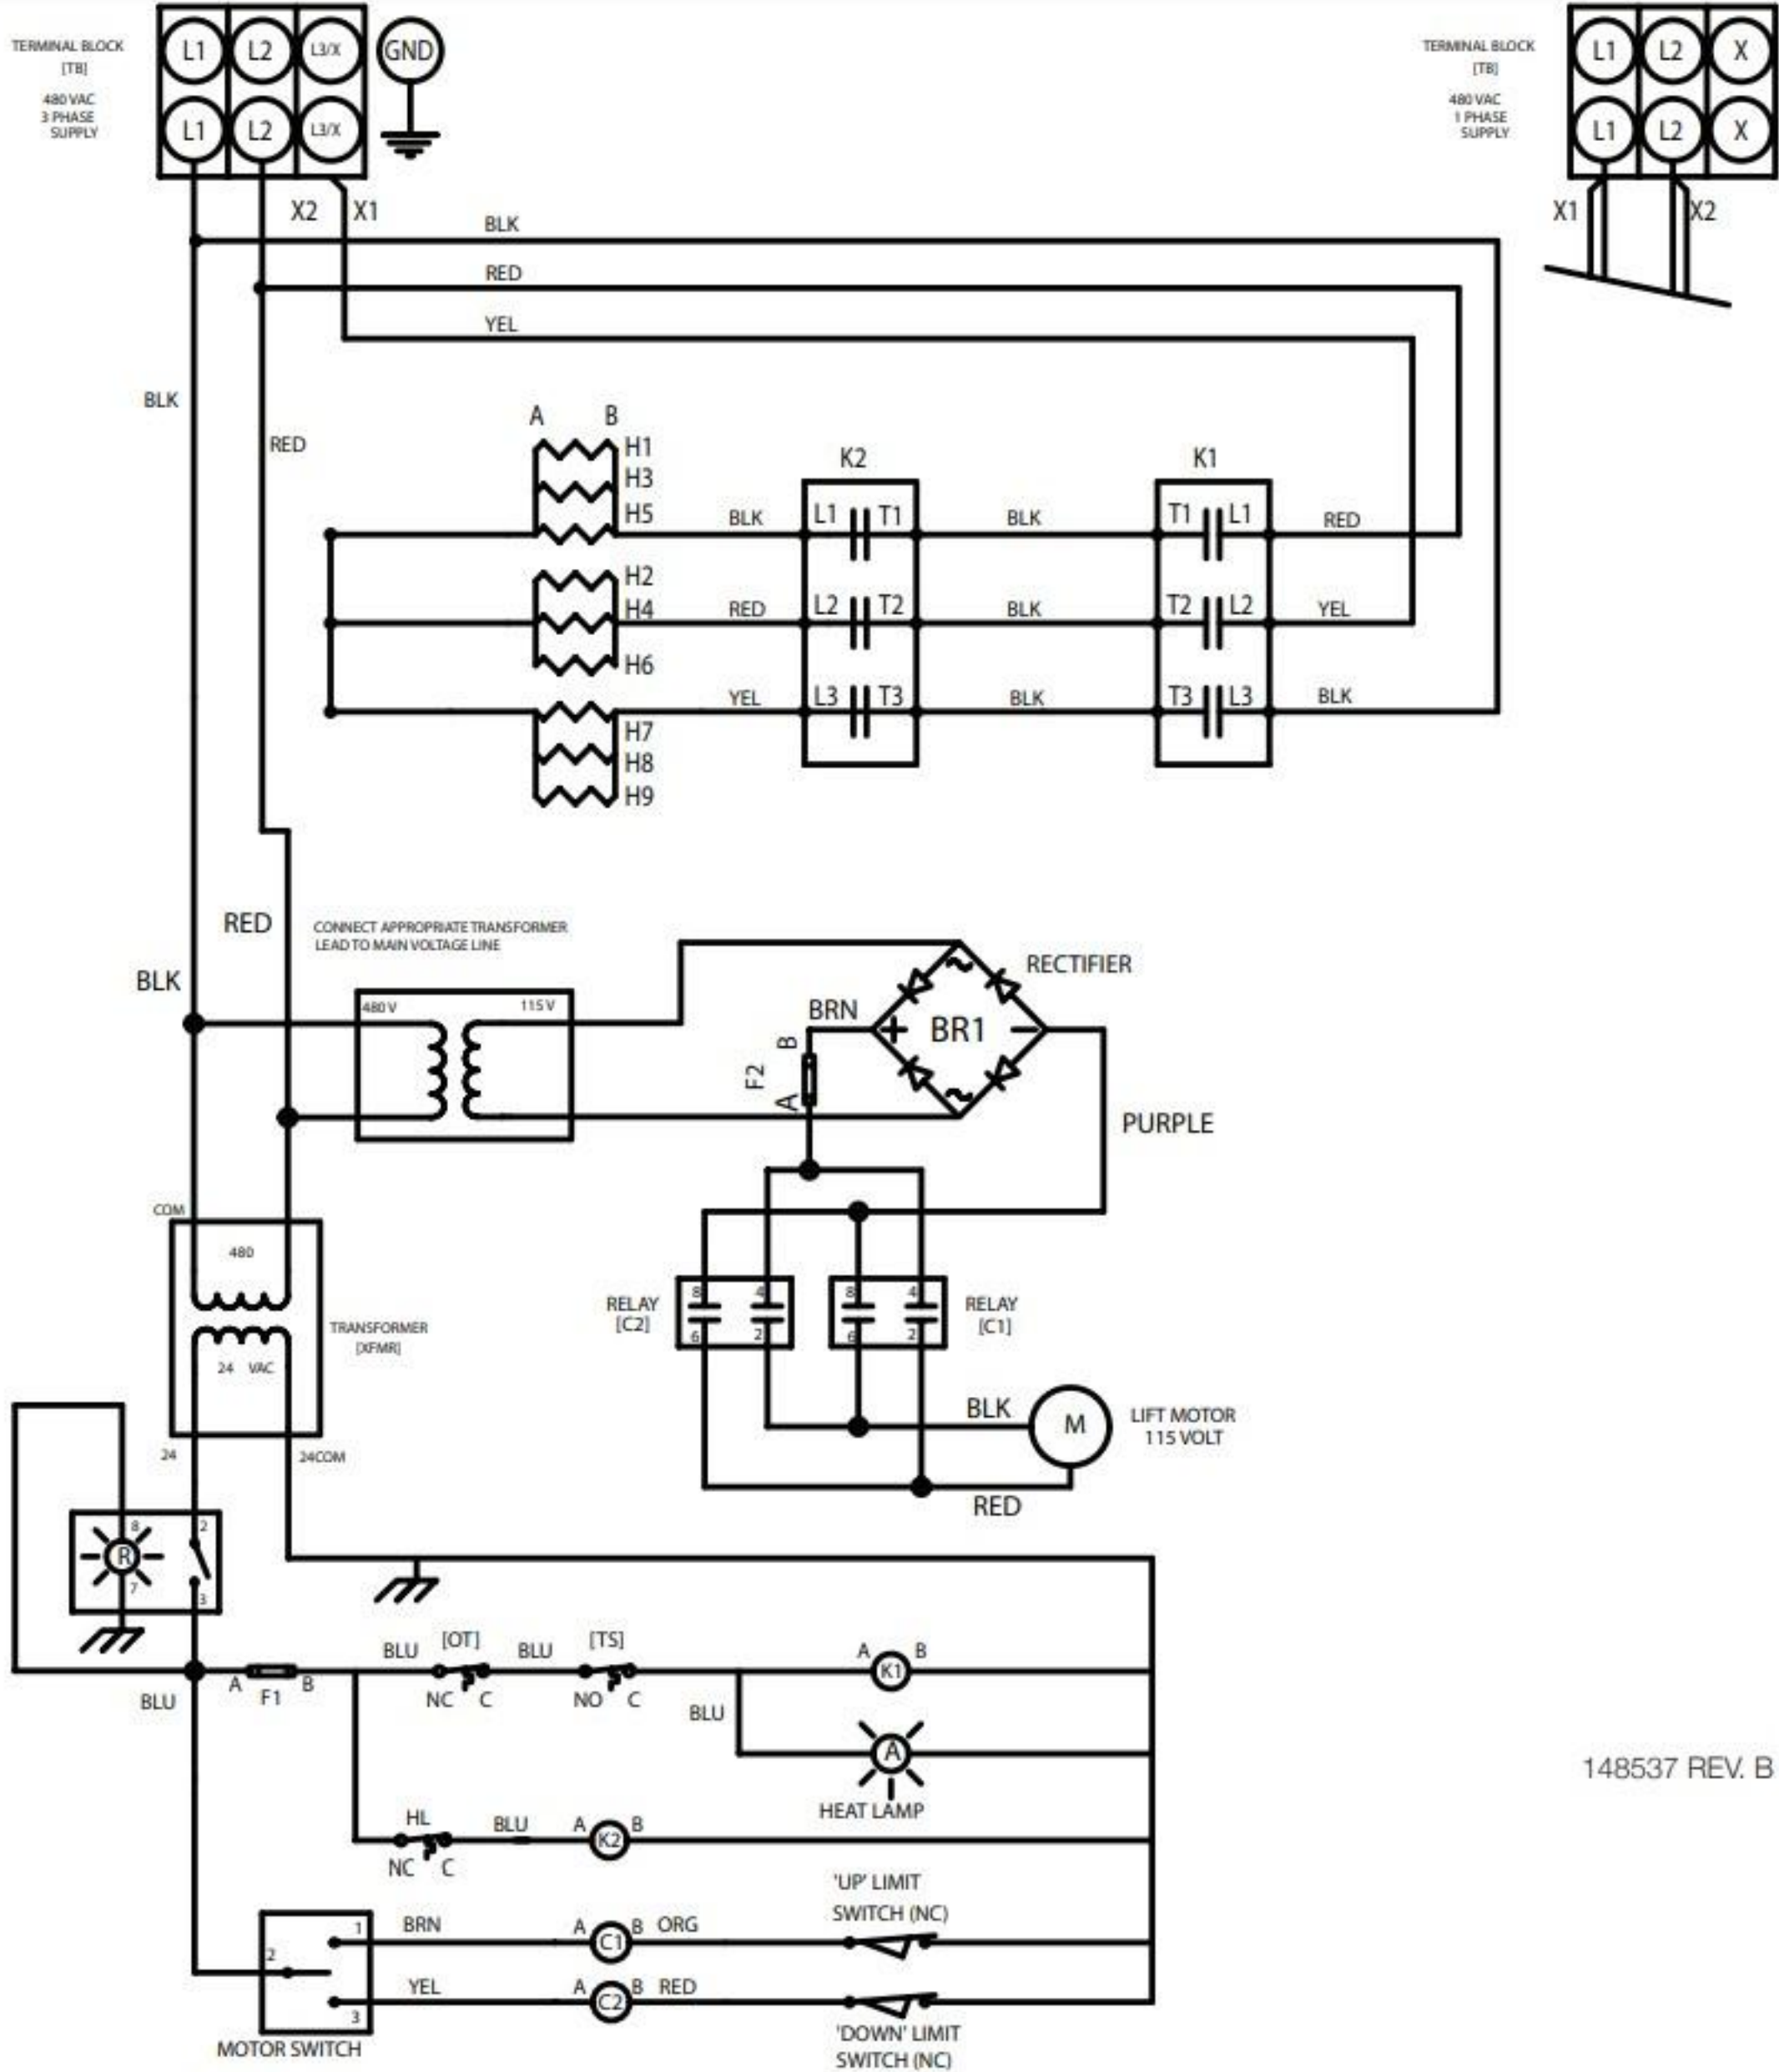

148542 REV. B

TERMINAL BLOCK [TB]
208/240/480 VAC
3 PHASE
SUPPLY

TERMINAL BLOCK [TB]
208/240 VAC
1 PHASE
SUPPLY

TERMINAL BLOCK
[TB]
208/240/440/480 VAC
3 PHASE
SUPPLY

TERMINAL BLOCK
[TB]
208/240 VAC
1 PHASE
SUPPLY