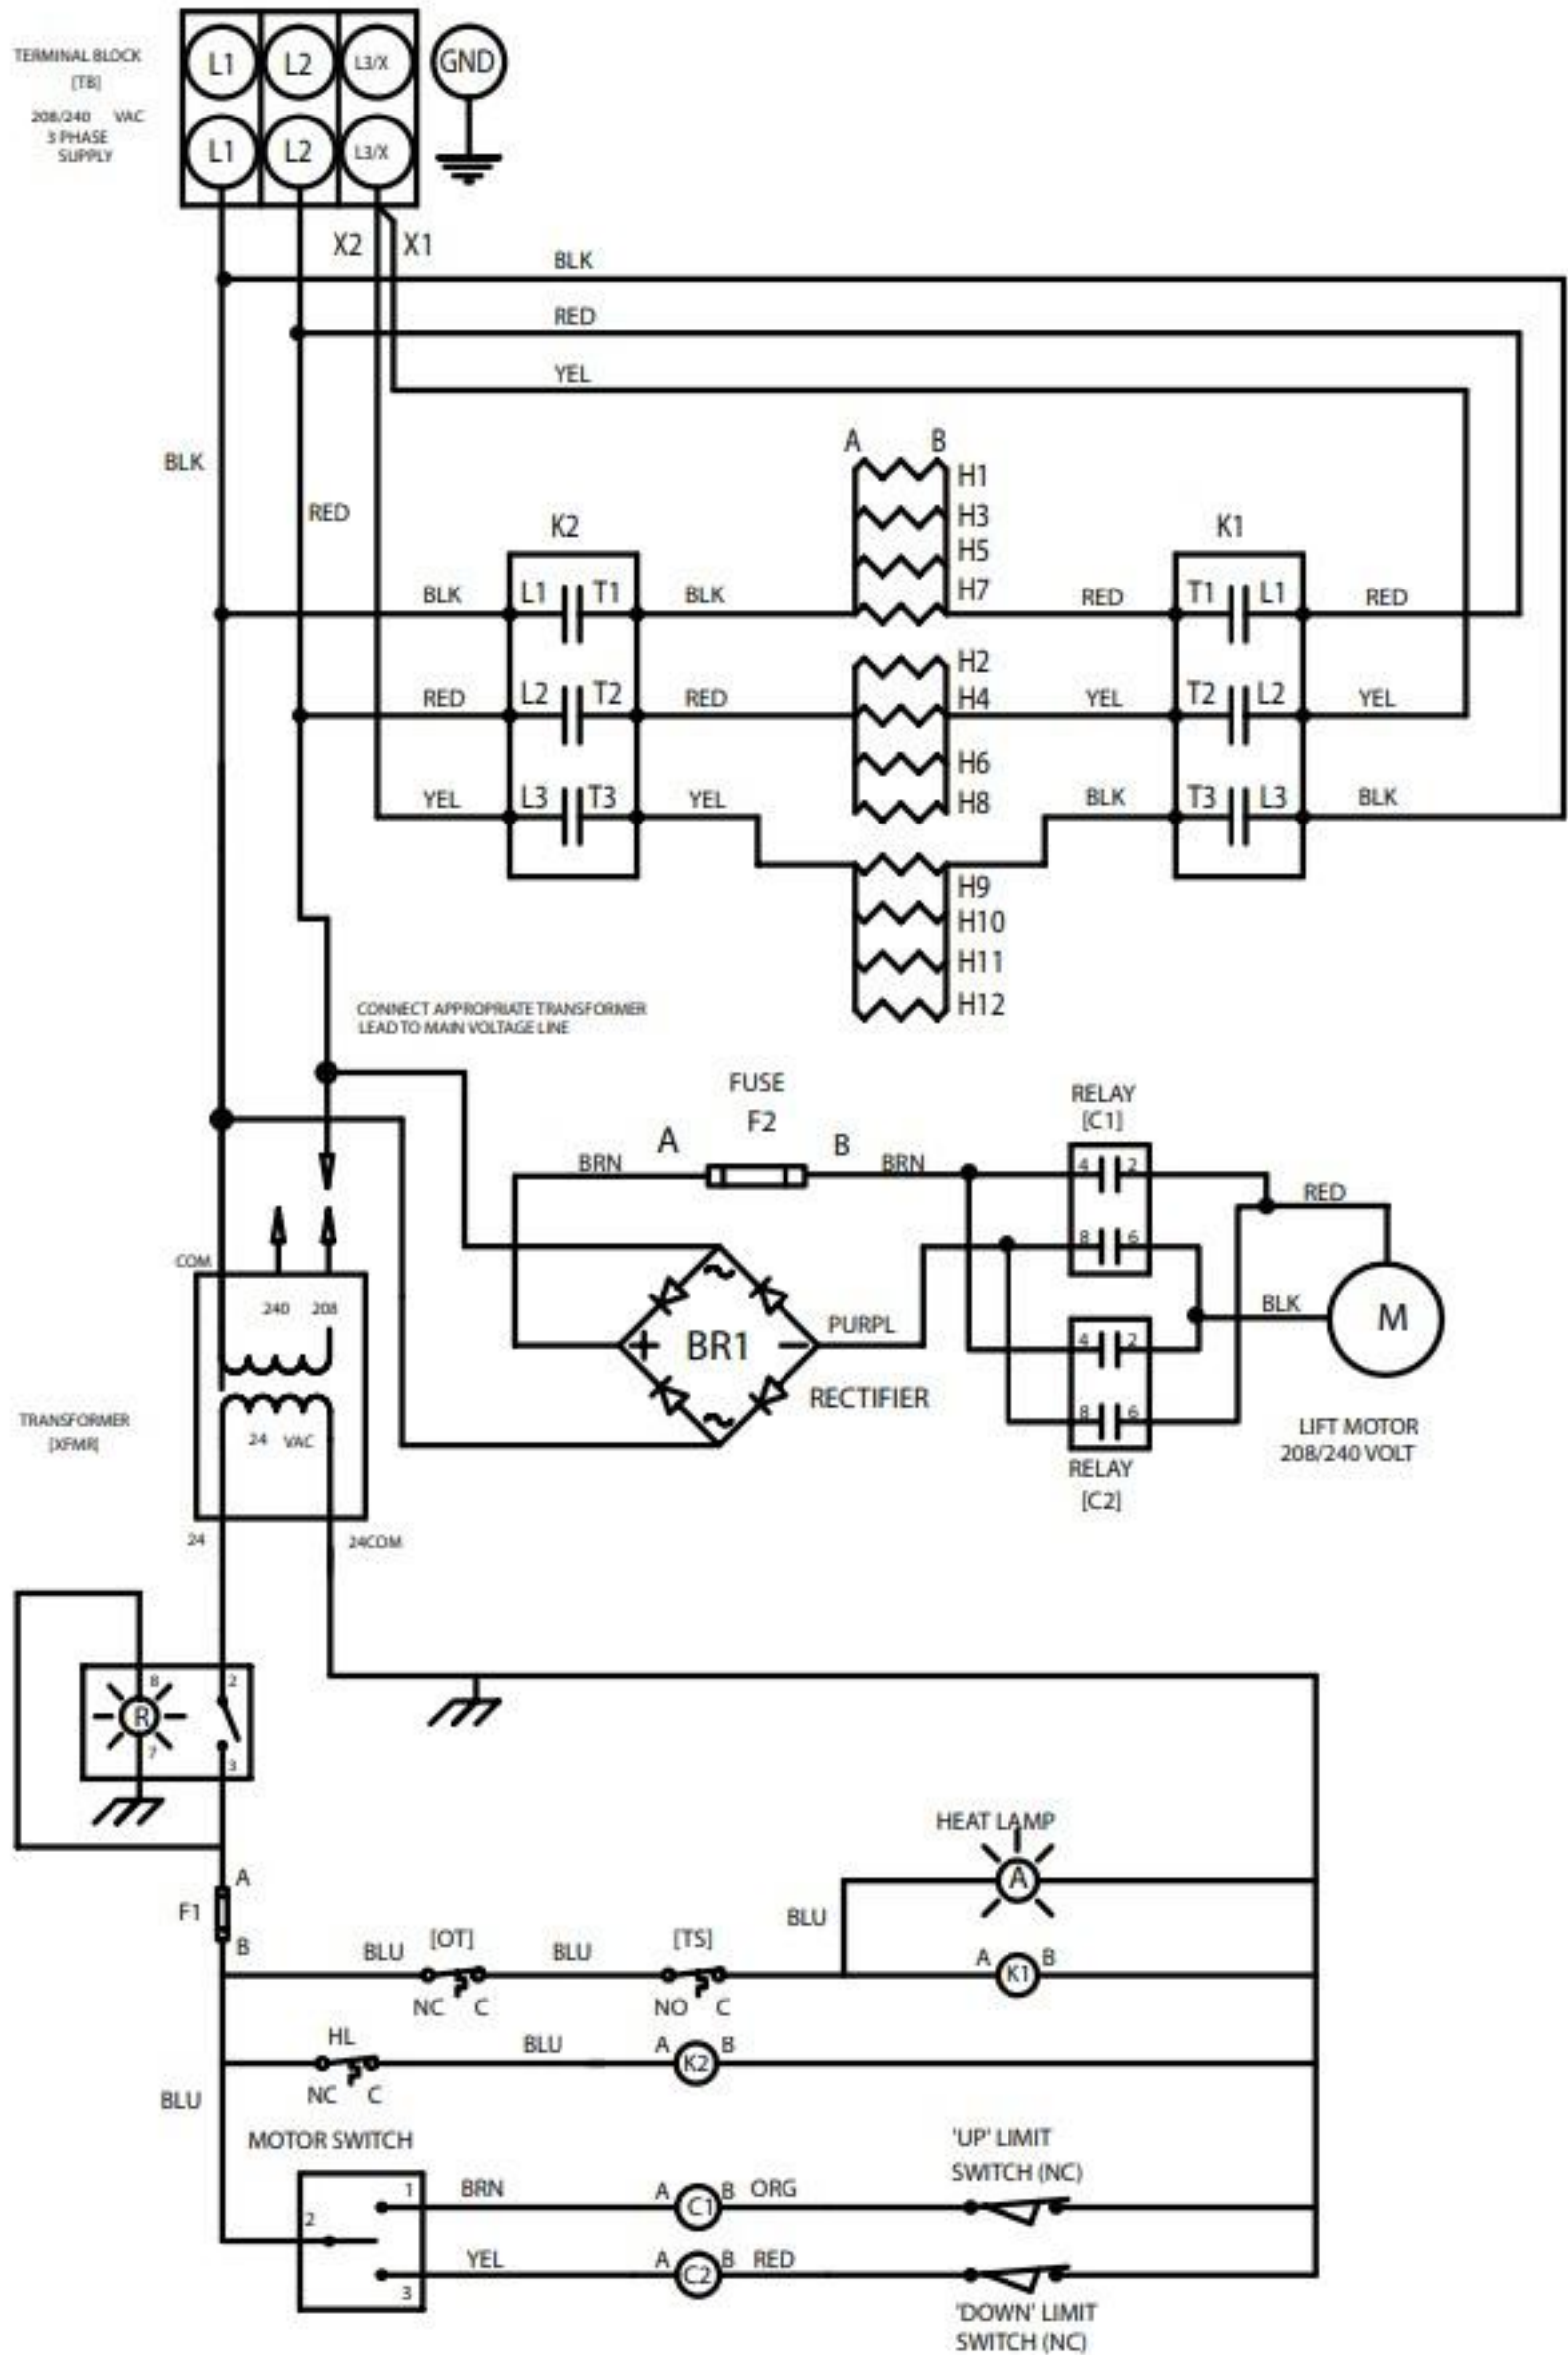

148542 REV. B

TERMINAL BLOCK [TB]
208/240/480 VAC
3 PHASE
SUPPLY

TERMINAL BLOCK [TB]
208/240 VAC
1 PHASE
SUPPLY

TERMINAL BLOCK
[TB]
208/240/440/480 VAC
3 PHASE
SUPPLY

TERMINAL BLOCK
[TB]
208/240 VAC
1 PHASE
SUPPLY