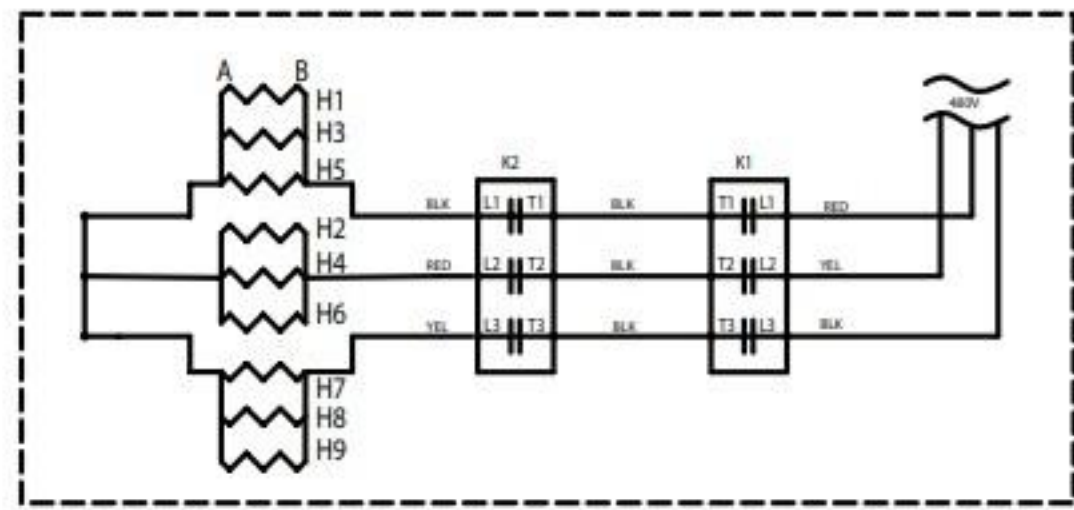

148542 REV. B

TERMINAL BLOCK [TB]
208/240/480 VAC
3 PHASE
SUPPLY

TERMINAL BLOCK [TB]
208/240 VAC
1 PHASE
SUPPLY

TERMINAL BLOCK
[TB]
208/240/440/480 VAC
3 PHASE
SUPPLY

TERMINAL BLOCK
[TB]
208/240 VAC
1 PHASE
SUPPLY