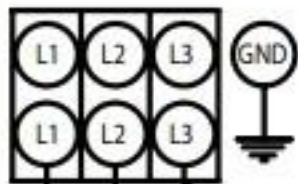

148542 REV. B

TERMINAL BLOCK [TB]
208/240/480 VAC
3 PHASE
SUPPLY

TERMINAL BLOCK [TB]
208/240 VAC
1 PHASE
SUPPLY

TERMINAL BLOCK
[TB]
208/240/440/480 VAC
3 PHASE
SUPPLY

TERMINAL BLOCK
[TB]
208/240 VAC
1 PHASE
SUPPLY