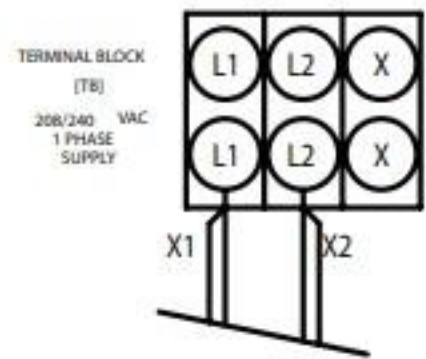

148542 REV. B

TERMINAL BLOCK [TB]
208/240/480 VAC
3 PHASE
SUPPLY

TERMINAL BLOCK [TB]
208/240 VAC
1 PHASE
SUPPLY

TERMINAL BLOCK
[TB]
208/240/440/480 VAC
3 PHASE
SUPPLY

TERMINAL BLOCK
[TB]
208/240 VAC
1 PHASE
SUPPLY