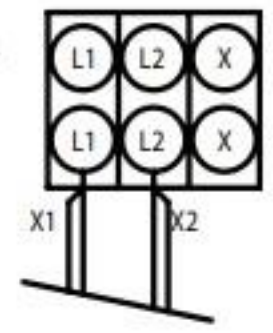

148542 REV. B

TERMINAL BLOCK [TB]
208/240/480 VAC
3 PHASE
SUPPLY

TERMINAL BLOCK [TB]
208/240 VAC
1 PHASE
SUPPLY

TERMINAL BLOCK
[TB]
208/240/440/480 VAC
3 PHASE
SUPPLY

TERMINAL BLOCK
[TB]
208/240 VAC
1 PHASE
SUPPLY