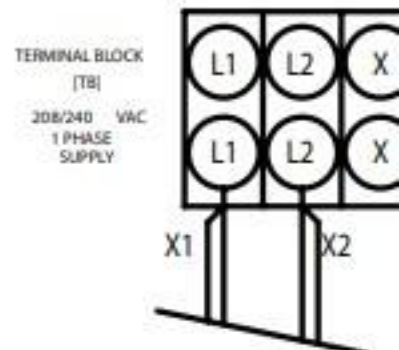

148542 REV. B

TERMINAL BLOCK [TB]
208/240/480 VAC
3 PHASE
SUPPLY

TERMINAL BLOCK [TB]
208/240 VAC
1 PHASE
SUPPLY

TERMINAL BLOCK
[TB]
208/240/440/480 VAC
3 PHASE
SUPPLY

TERMINAL BLOCK
[TB]
208/240 VAC
1 PHASE
SUPPLY