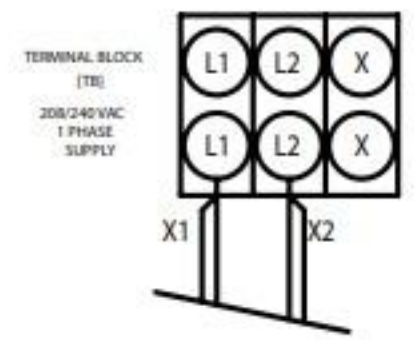

148542 REV. B

TERMINAL BLOCK [TB]
208/240/480 VAC
3 PHASE
SUPPLY

TERMINAL BLOCK [TB]
208/240 VAC
1 PHASE
SUPPLY

TERMINAL BLOCK
[TB]
208/240/440/480 VAC
3 PHASE
SUPPLY

TERMINAL BLOCK
[TB]
208/240 VAC
1 PHASE
SUPPLY