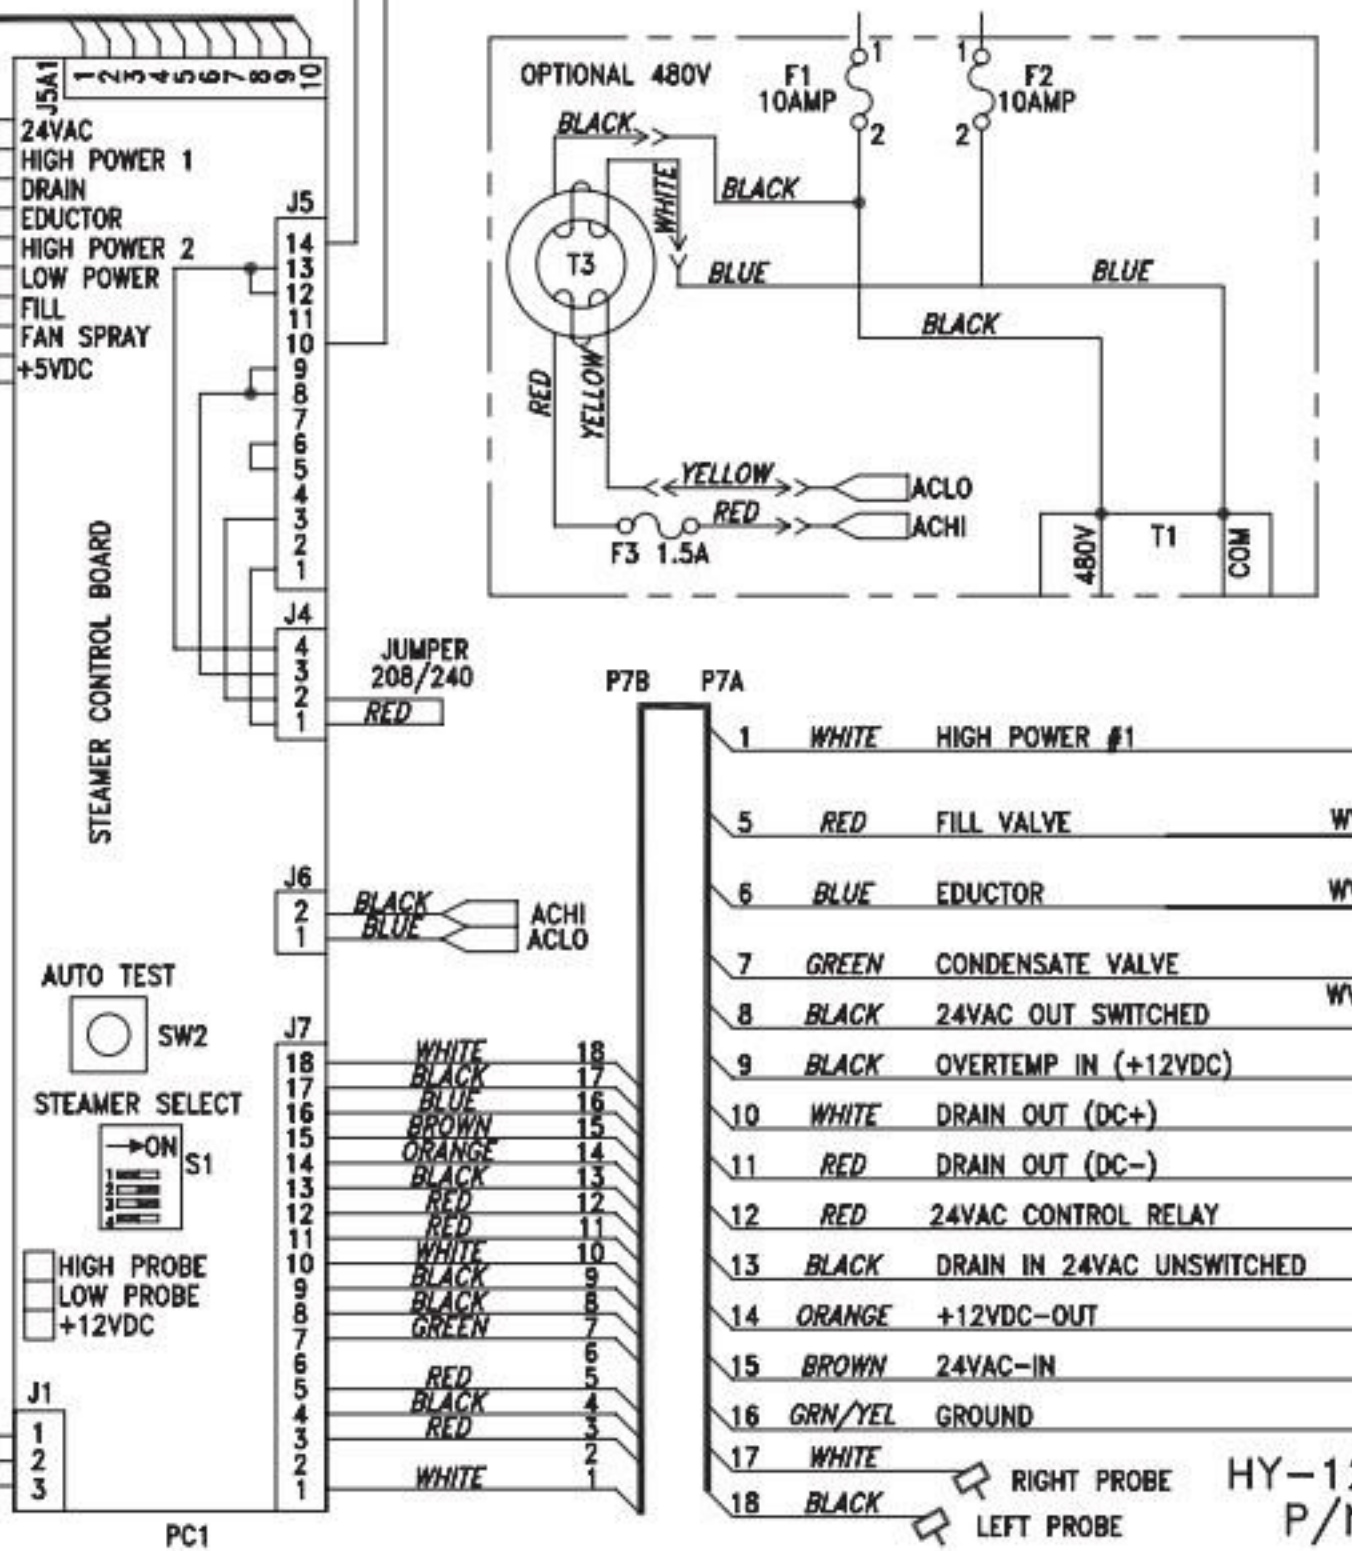

STEAMER SELECT TABLE				
SWITCH	1	2	3	4
HY-12E	OFF	ON	ON	OFF

HY-12E WIRING DIAGRAM
P/N 148110 REV B