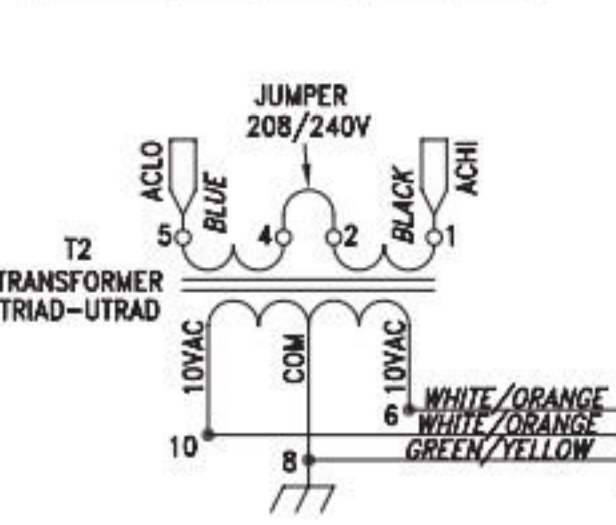

STEAMER SELECT TABLE				
SWITCH	1	2	3	4
HY-12E	OFF	ON	ON	OFF

HY-12E WIRING DIAGRAM
P/N 148110 REV B