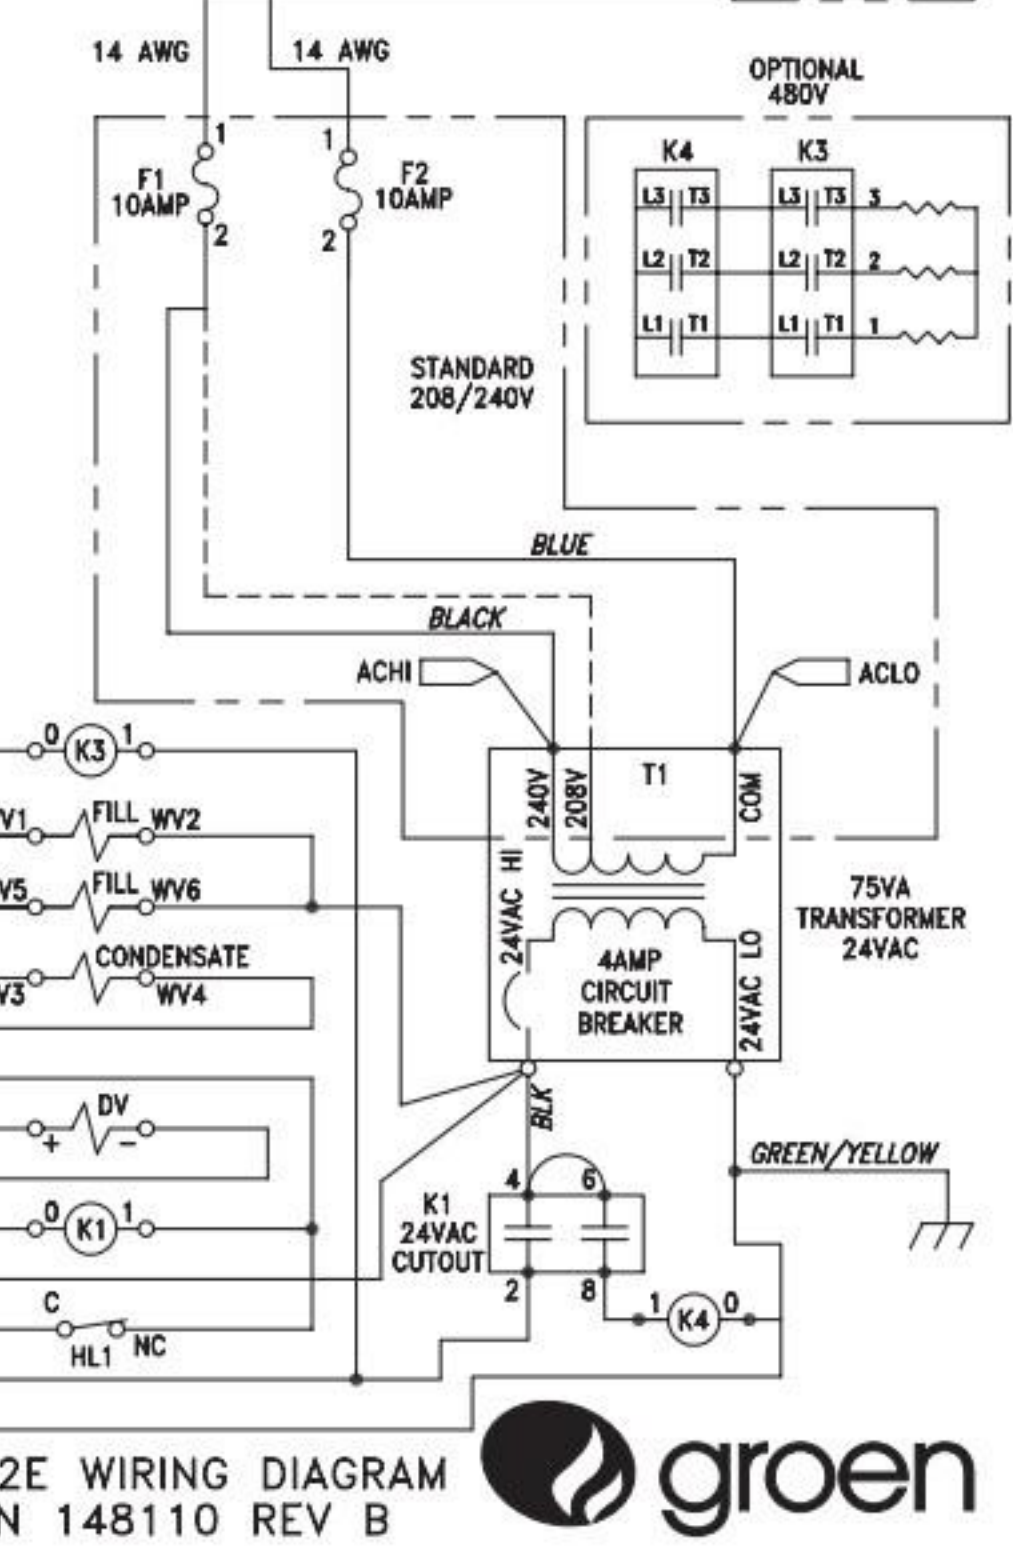

STEAMER SELECT TABLE				
SWITCH	1	2	3	4
HY-12E	OFF	ON	ON	OFF

HY-12E WIRING DIAGRAM
P/N 148110 REV B