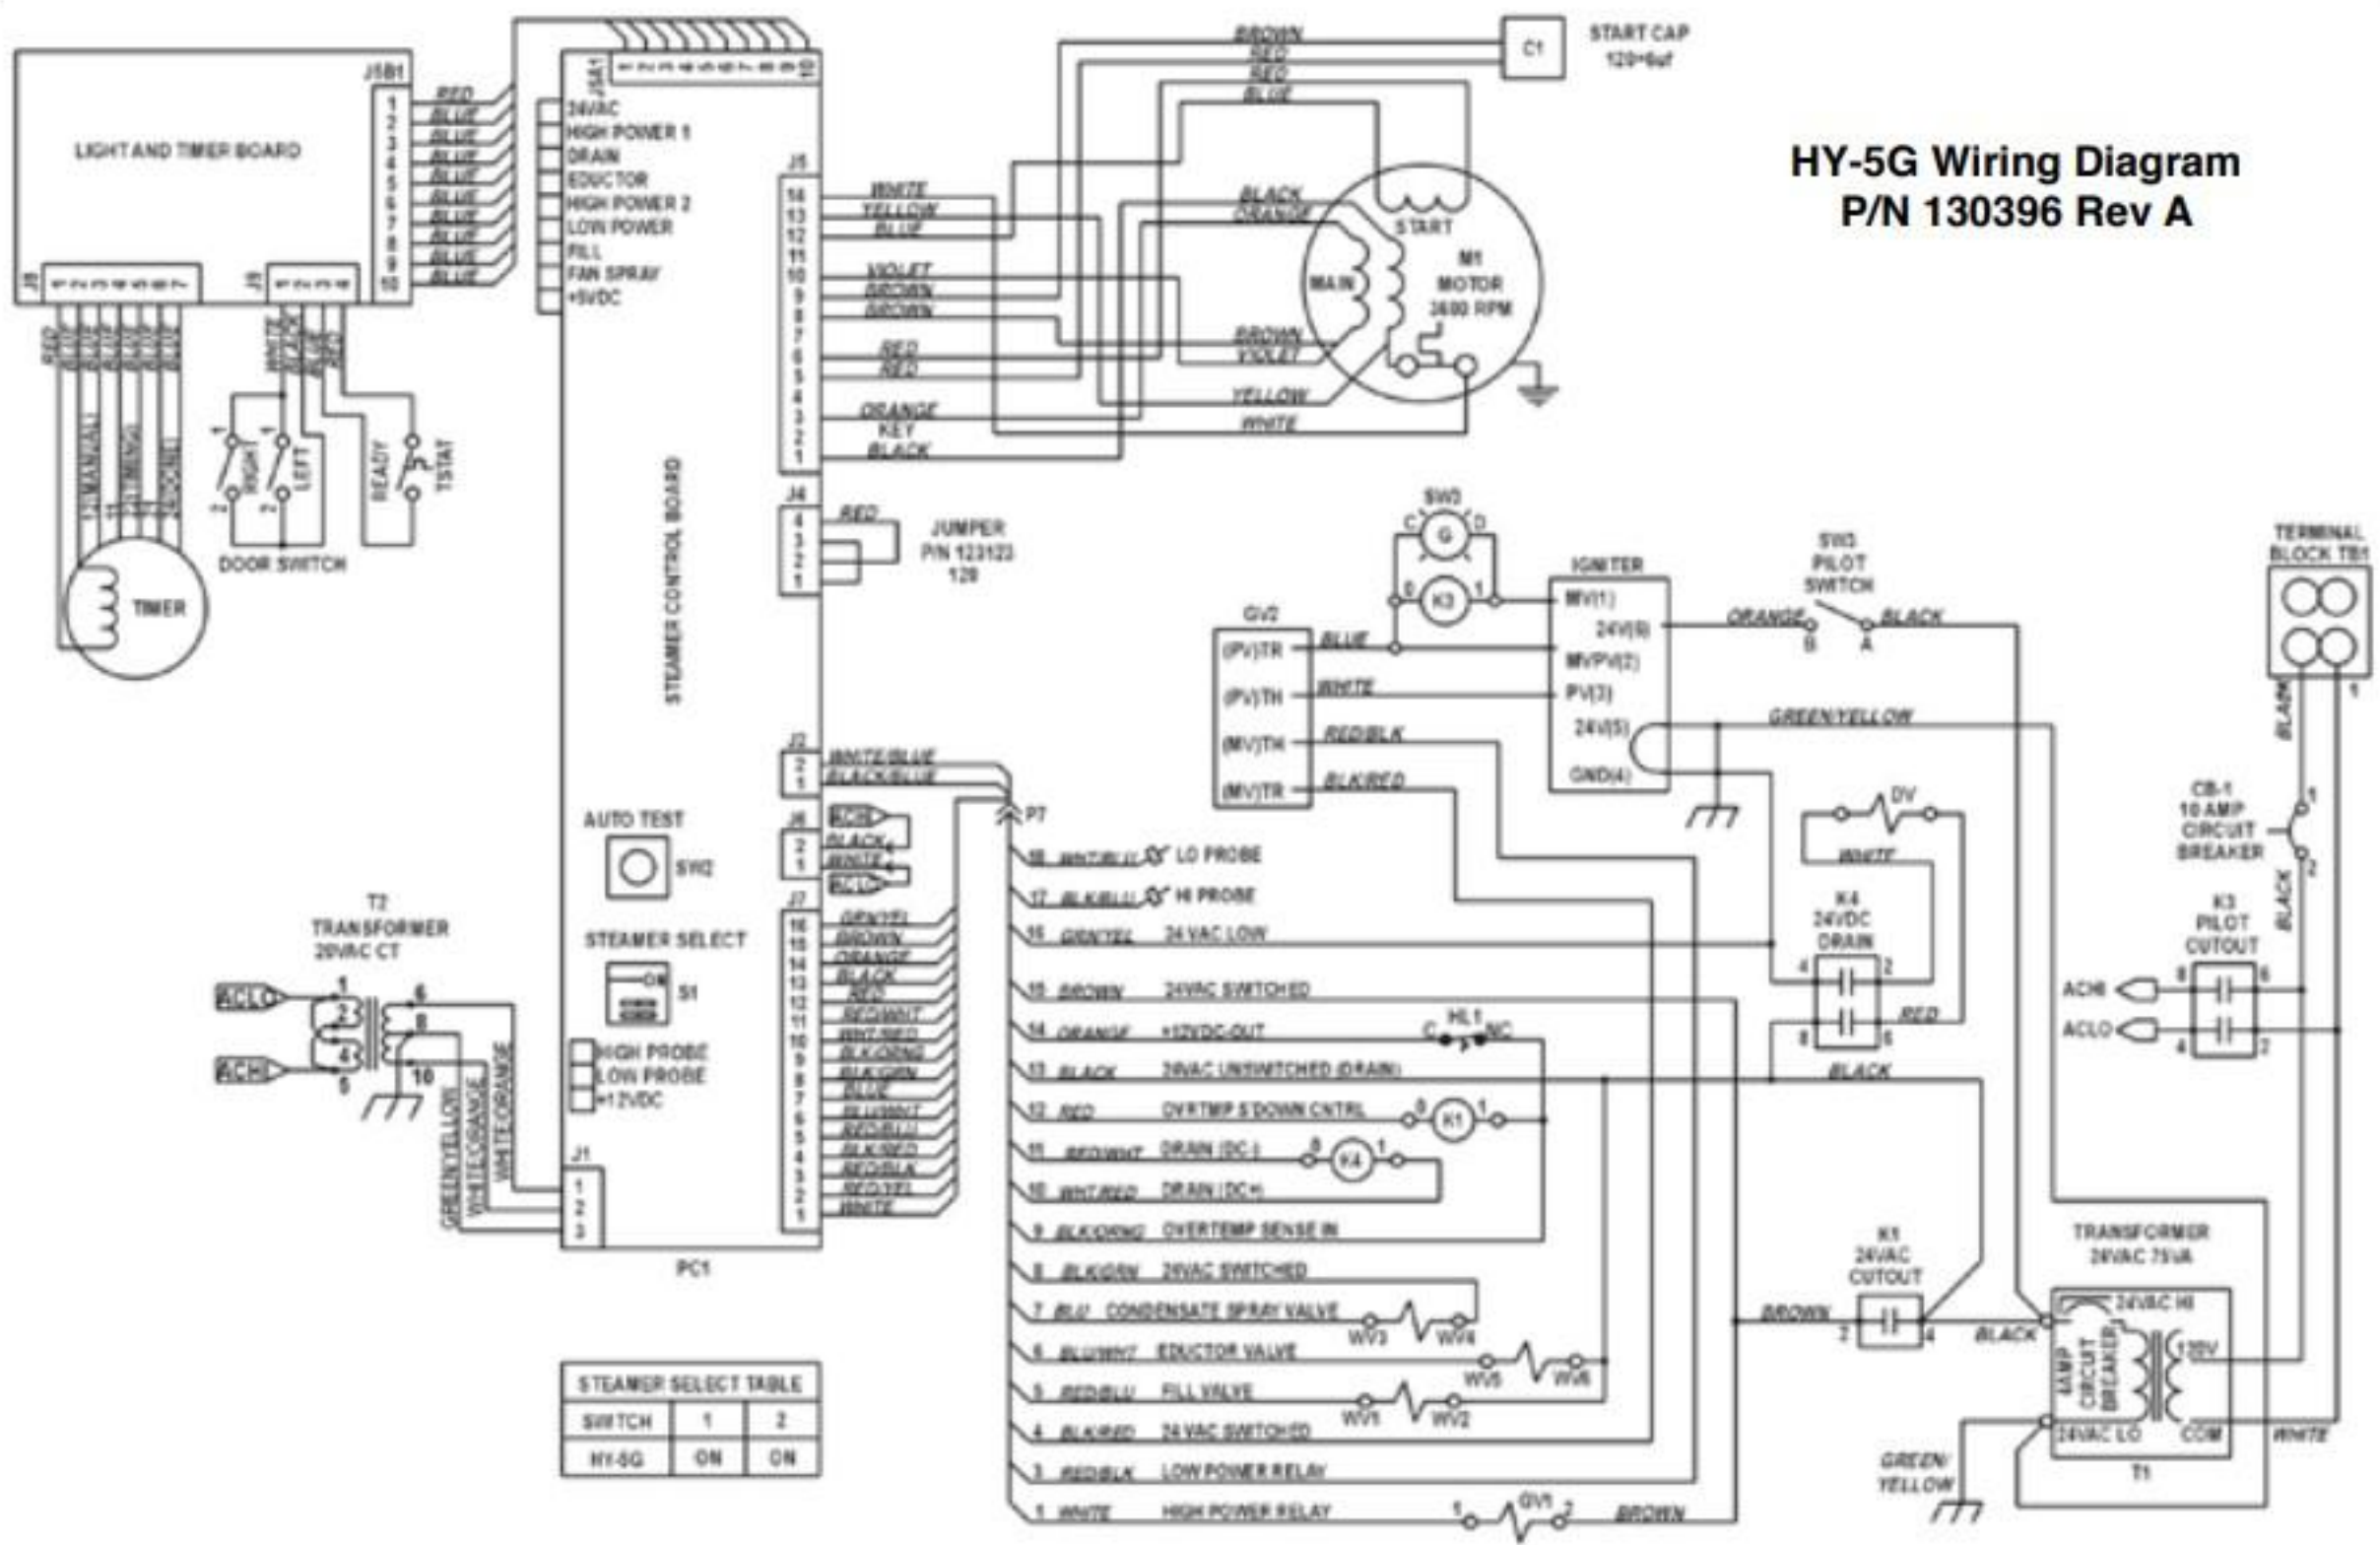

HY-5G Wiring Diagram P/N 130396 Rev A

STEAMER SELECT TABLE

SWITCH	1	2
HY-5G	ON	ON