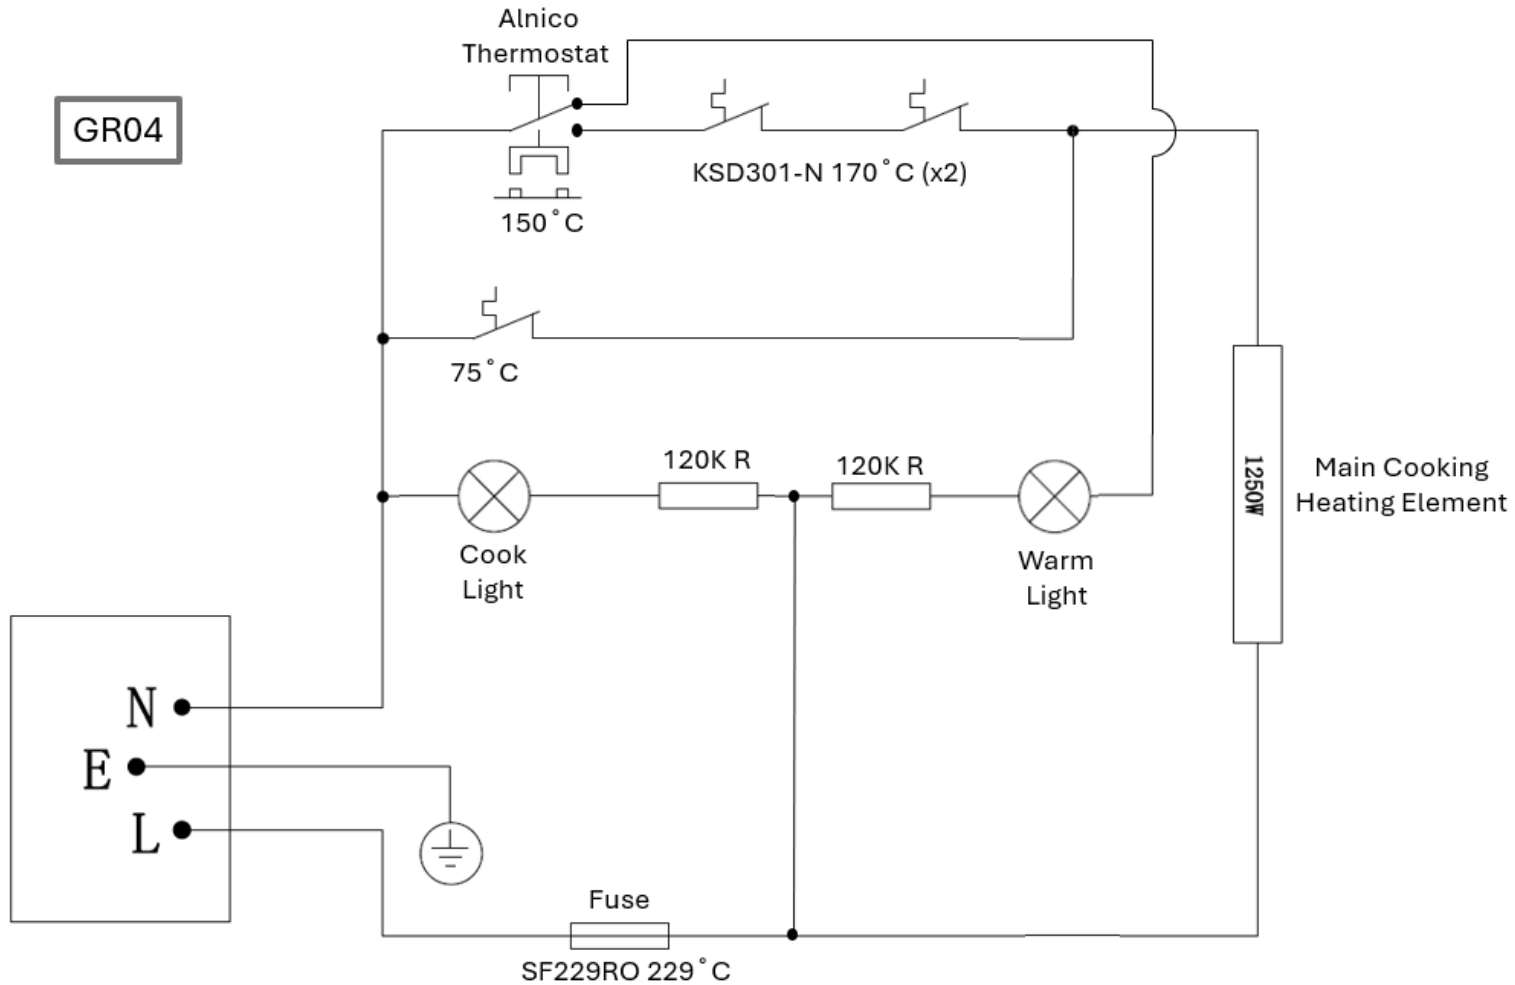

 4421 Waterfront Drive Glen Allen, VA 23060	Revision Description: Correct image.					
	Request Number: DOC14409	Revision Date: 20-Feb-2025	Approved by: DOC14409			
	Issue Code(s):	Page: 1 of 1	Document #: 530008800	Rev: C		