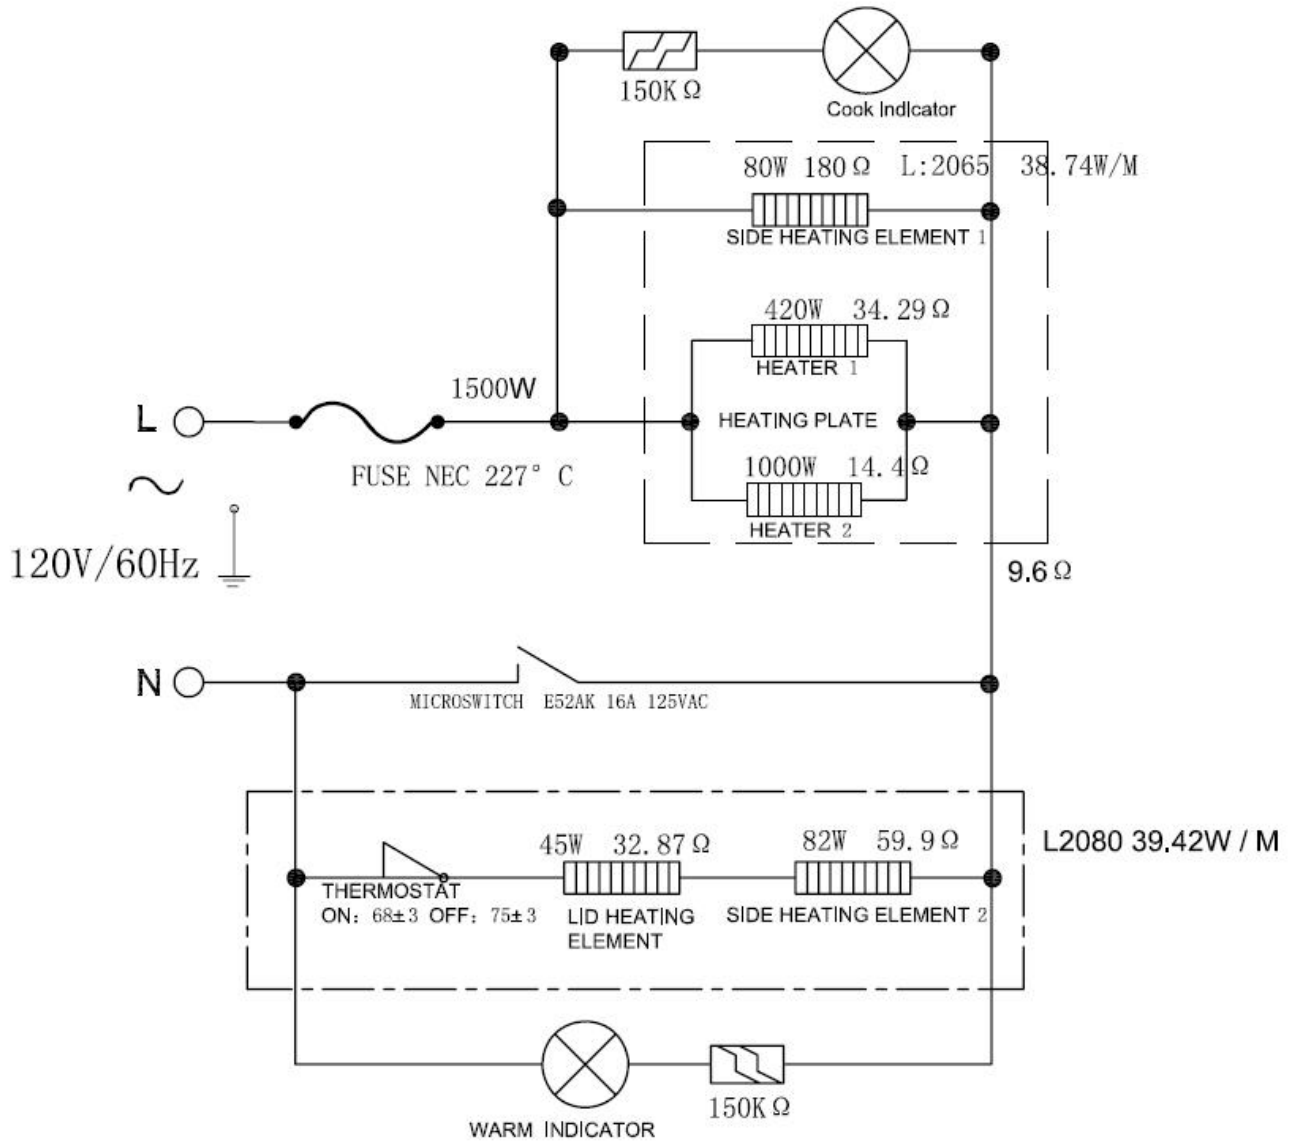

## Wiring Diagram Commercial Rice Cooker 37560

**PROPRIETARY RIGHTS NOTICE** This document and all information contained within it is the property of Hamilton Beach Brands, Inc. (HBB). It is confidential and proprietary and has been provided to you for a limited purpose. It must be returned or destroyed upon request. Disclosure, reproduction or use of this document and any information contained within it, in full or in part, for any purpose is forbidden without the prior written consent of HBB. No photographs may be taken of any article fabricated or assembled from this document without the prior written consent of HBB.

 <p>Hamilton Beach 4421 Waterfront Drive Glen Allen, VA 23060</p>	Revision Description: Production Release							
	Request Number:	BC-09243	Revision Date:	5/18/10	Approved by:			
	Issue Code(s):	CS, SP	Page:	1 of 1	Document #:	<b>530007000</b>	Rev:	<b>A</b>