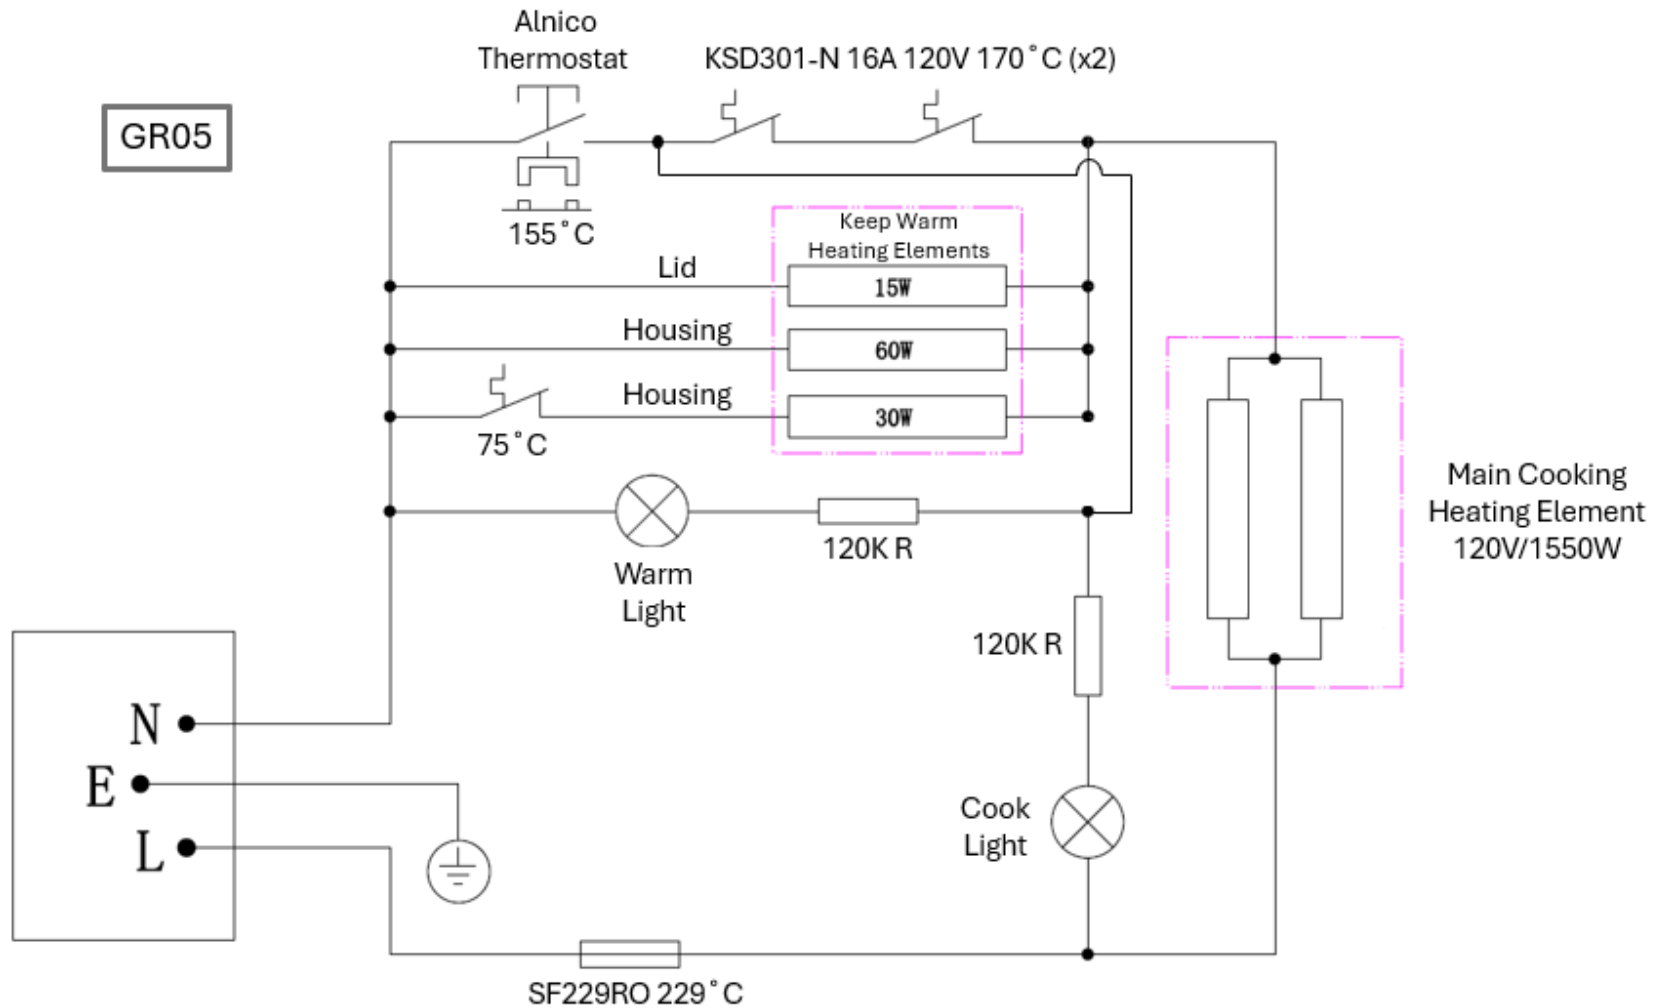

 Hamilton Beach 4421 Waterfront Drive Glen Allen, VA 23060	Revision Description: Correct diagram.					
	Request Number: DOC14993	Revision Date: 20-Jun-2025	Approved by: DOC14993			
	Issue Code(s):	Page: 1 of 1	Document #: 530008600	Rev: E		