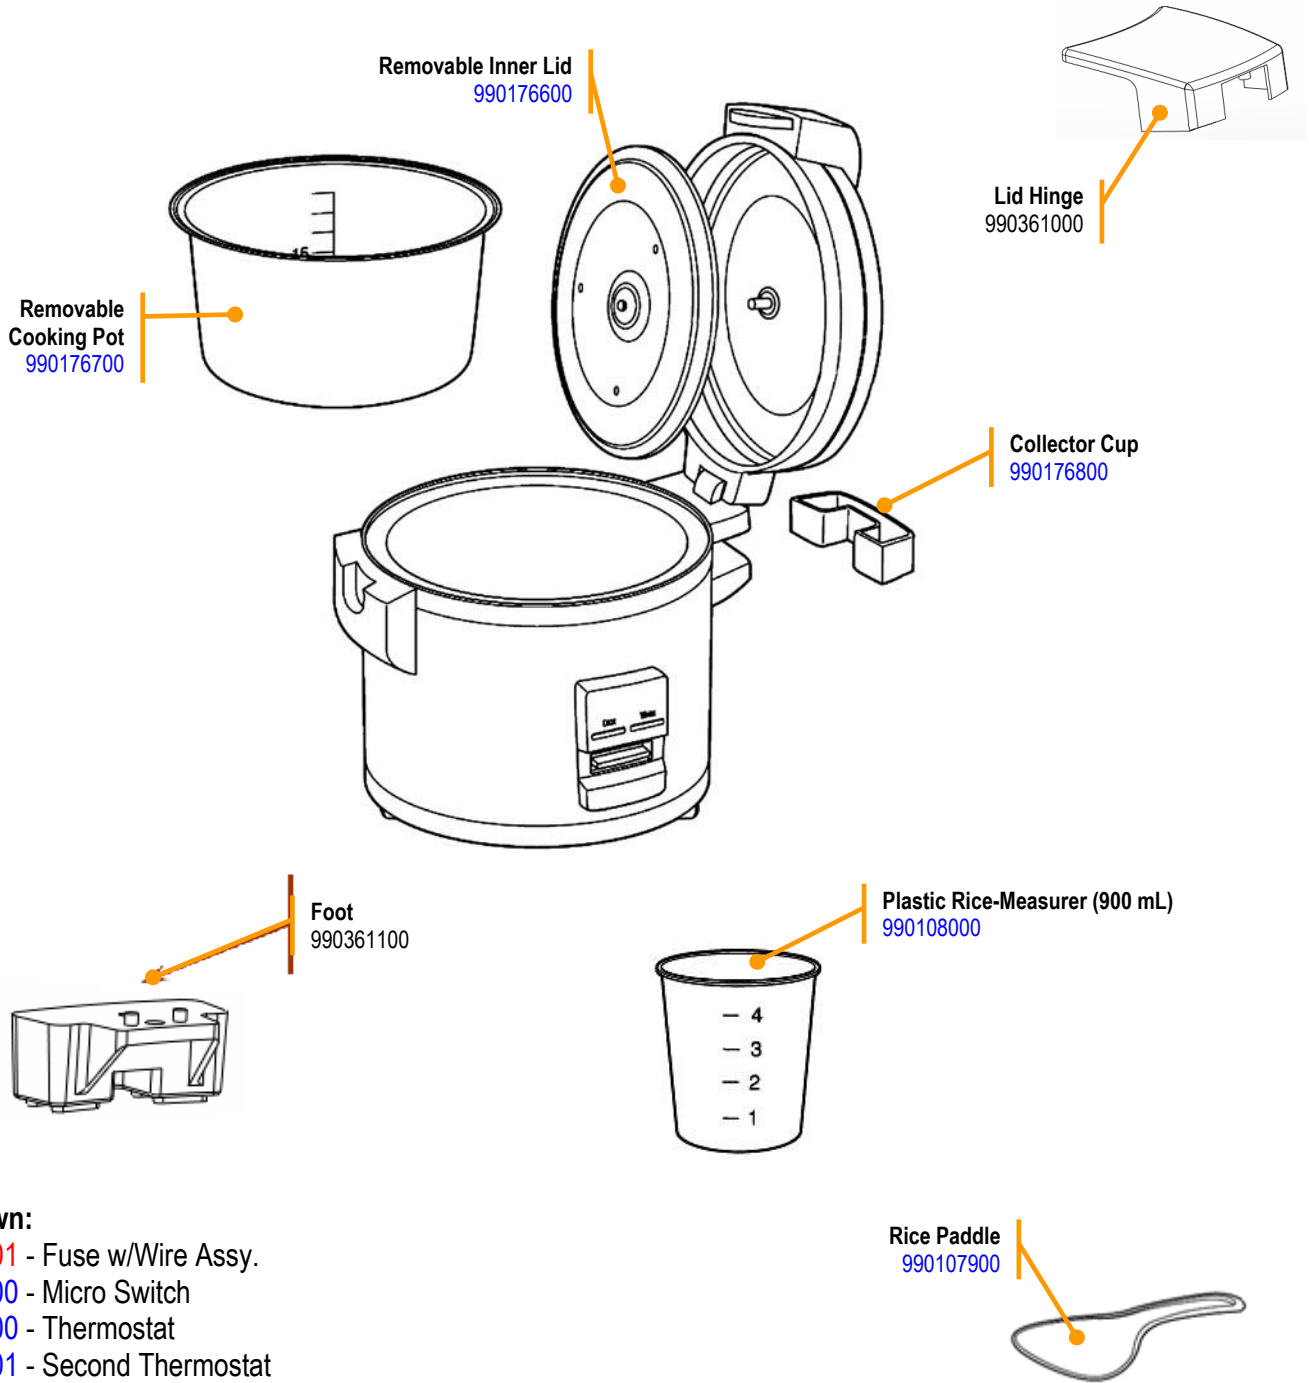

Replacement Parts

 Hamilton Beach 4421 Waterfront Drive Glen Allen, VA 23060	Revision	Replace Obsolete parts.				Rev. Date:
	Description:					04/07/2023
	Request #:	DOC13071	Page:	1 of 1	Document #:	540094200
					Rev:	C