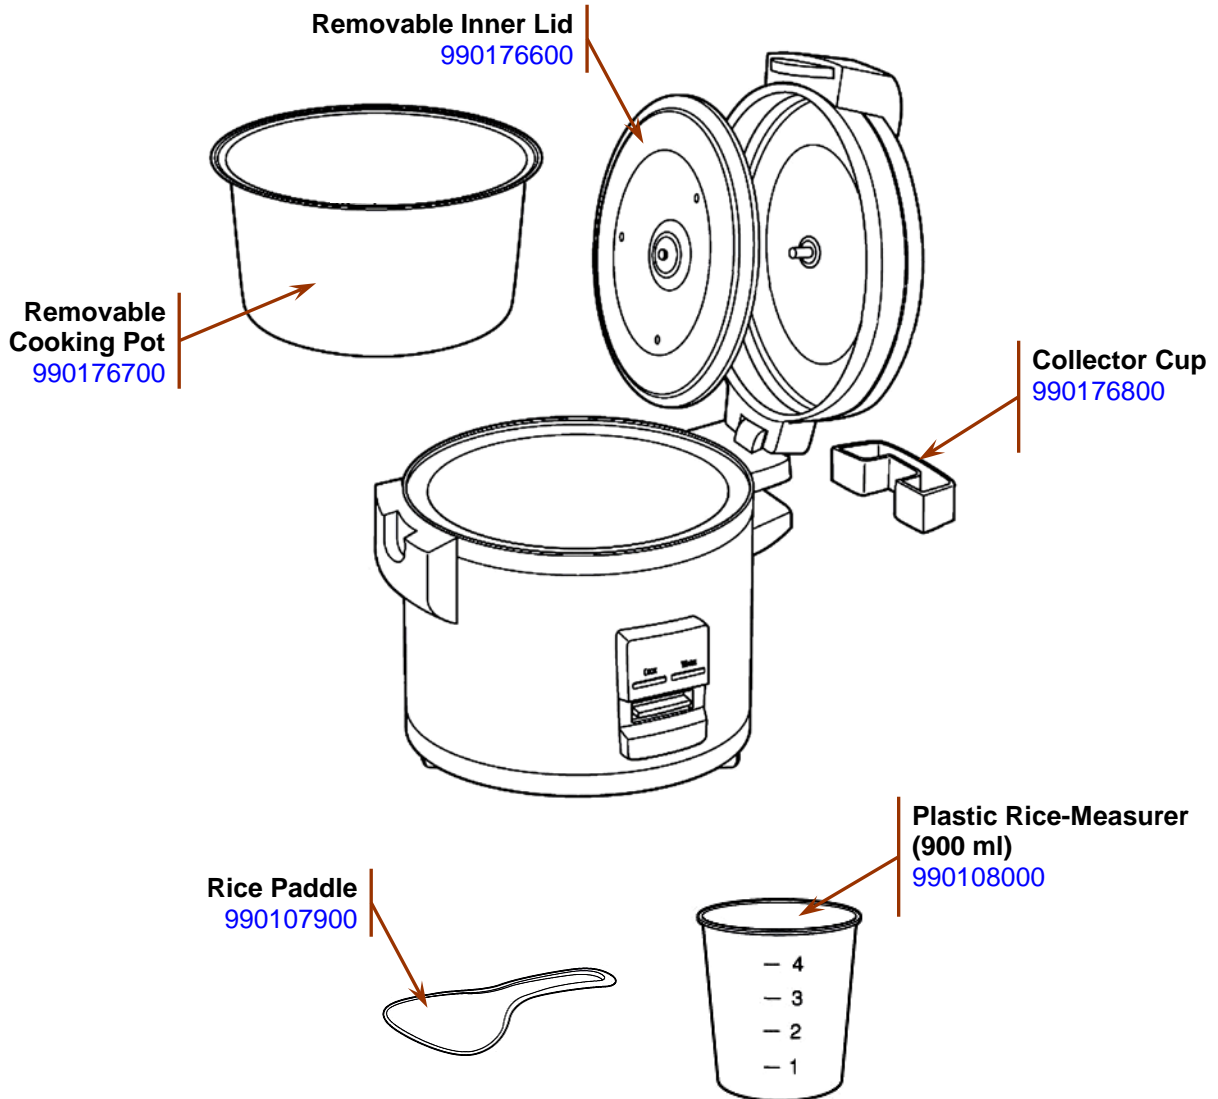

Replacement Parts

Not Shown:

- 990176900 – Fuse w/Wire Assy.
- 990205200 – Micro Switch
- 990177000 – Thermostat
- 990175100 -- Power Cord, -CE

 <p>Hamilton Beach 4421 Waterfront Drive Glen Allen, VA 23060</p>	Revision Description:		Production Release					
	Request Number:	DOC5536	Revision Date:	2/26/14	Approved by:	DOC5536		
	Issue Code(s):		Page:	1 of 1	Document #:	540085000	Rev:	B