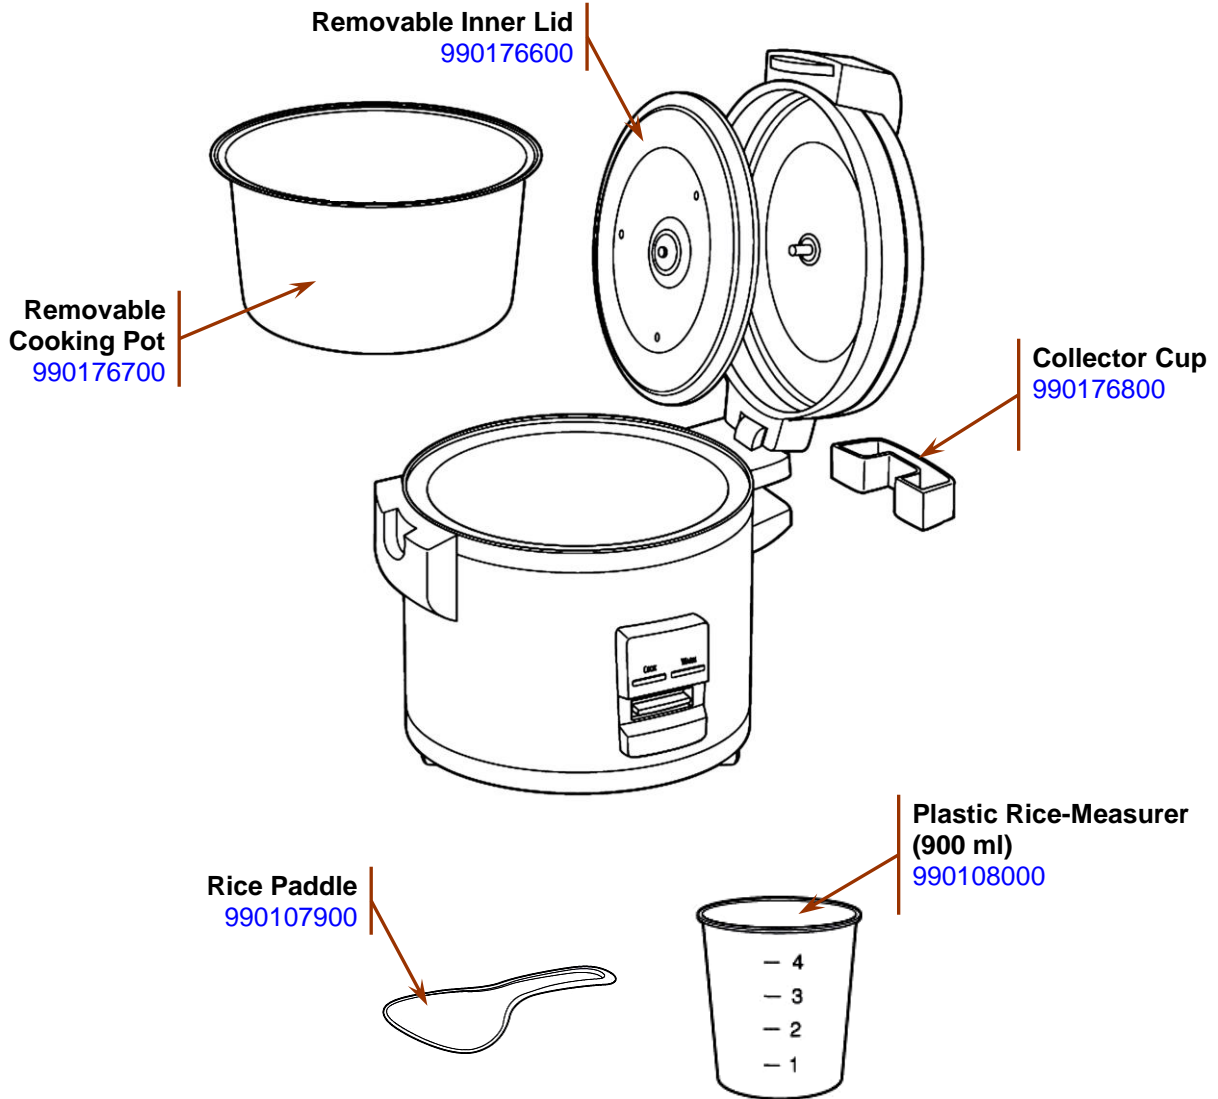

### Replacement Parts

**Not Shown:**

- 990176901 – Fuse w/Wire Assy.
- 990205200 – Micro Switch
- 990177000 – Thermostat
- 990246001 – Second Thermostat
- 990205500 – Cordset

 <p>4421 Waterfront Drive Glen Allen, VA 23060</p>	Revision	Production Release.				Rev. Date:
	Description:					07/09/19
Request #:	DOC9566	Page:	1 of 1	Document #:	<b>540100100</b>	Rev: <b>A</b>