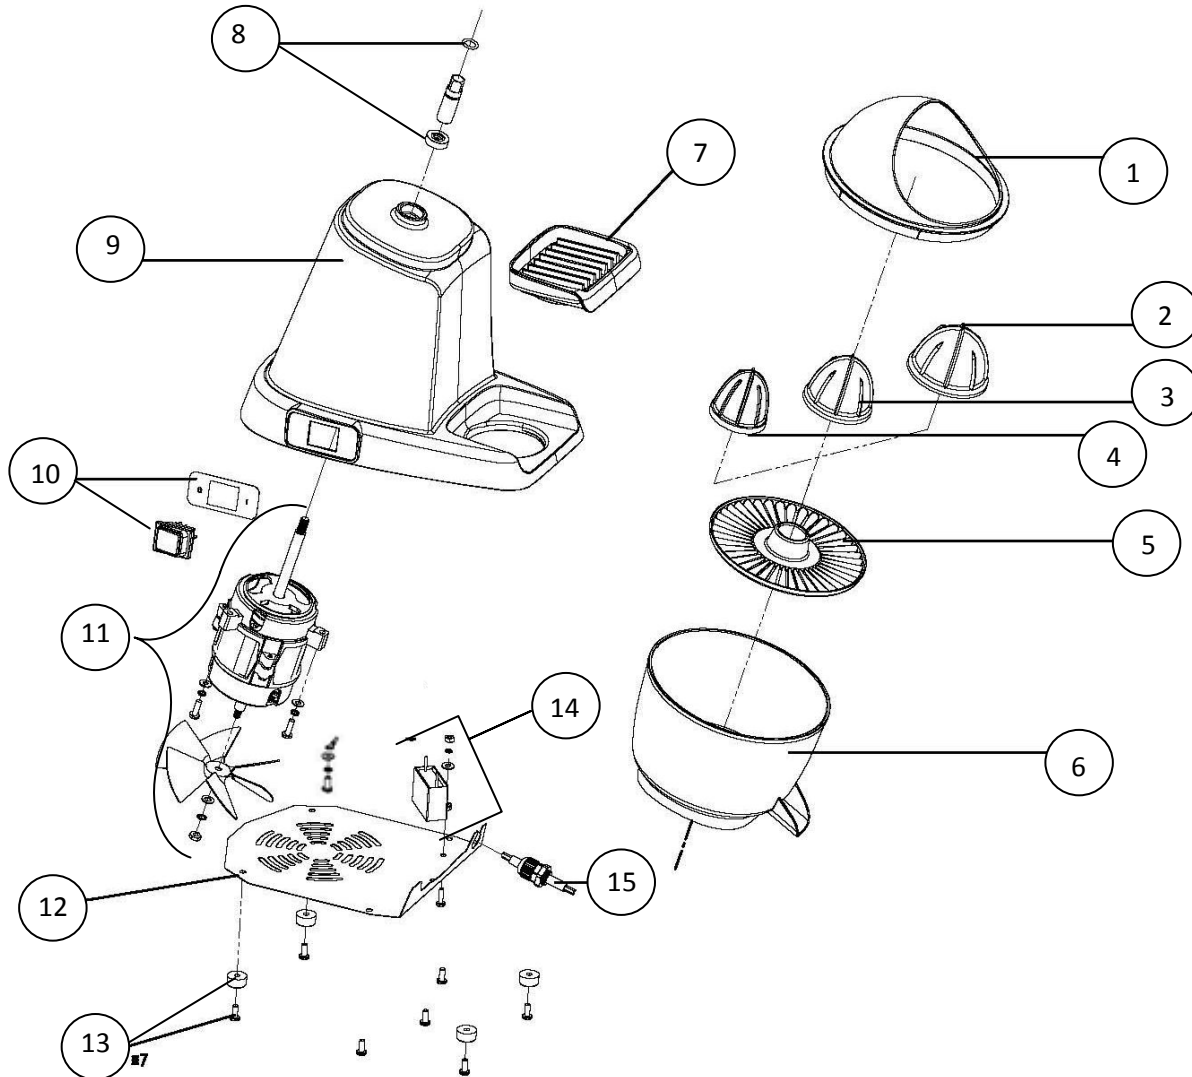

Parts & Accessories Diagram

PROPRIETARY RIGHTS NOTICE This document and all information contained within it is the property of Hamilton Beach Brands, Inc. (HBB). It is confidential and proprietary and has been provided to you for a limited purpose. It must be returned or destroyed upon request. Disclosure, reproduction or use of this document and any information contained within it, in full or in part, for any purpose is forbidden without the prior written consent of HBB. No photographs may be taken of any article fabricated or assembled from this document without the prior written consent of HBB.

Bub. No.	Part Number	Description
1	990193500	Splash Cover
2	990193600	Grapefruit Reamer
3	990193700	Orange Reamer
4	990193800	Lemon and Lime Reamer
5	990193900	Strainer
6	990194000	Bowl
7	990194100	Drip Tray
8	990194200	Motor Shaft Assy.
9	990194300	Base
10	990194400	On/Off Switch
11	990204900	Motor Assembly
12	990194600	Bottom Cover
13	990194700	Foot w/ Screw (Set of 7)
14	990204800	Capacitor Assy.
15	990204200	Cordset, CE