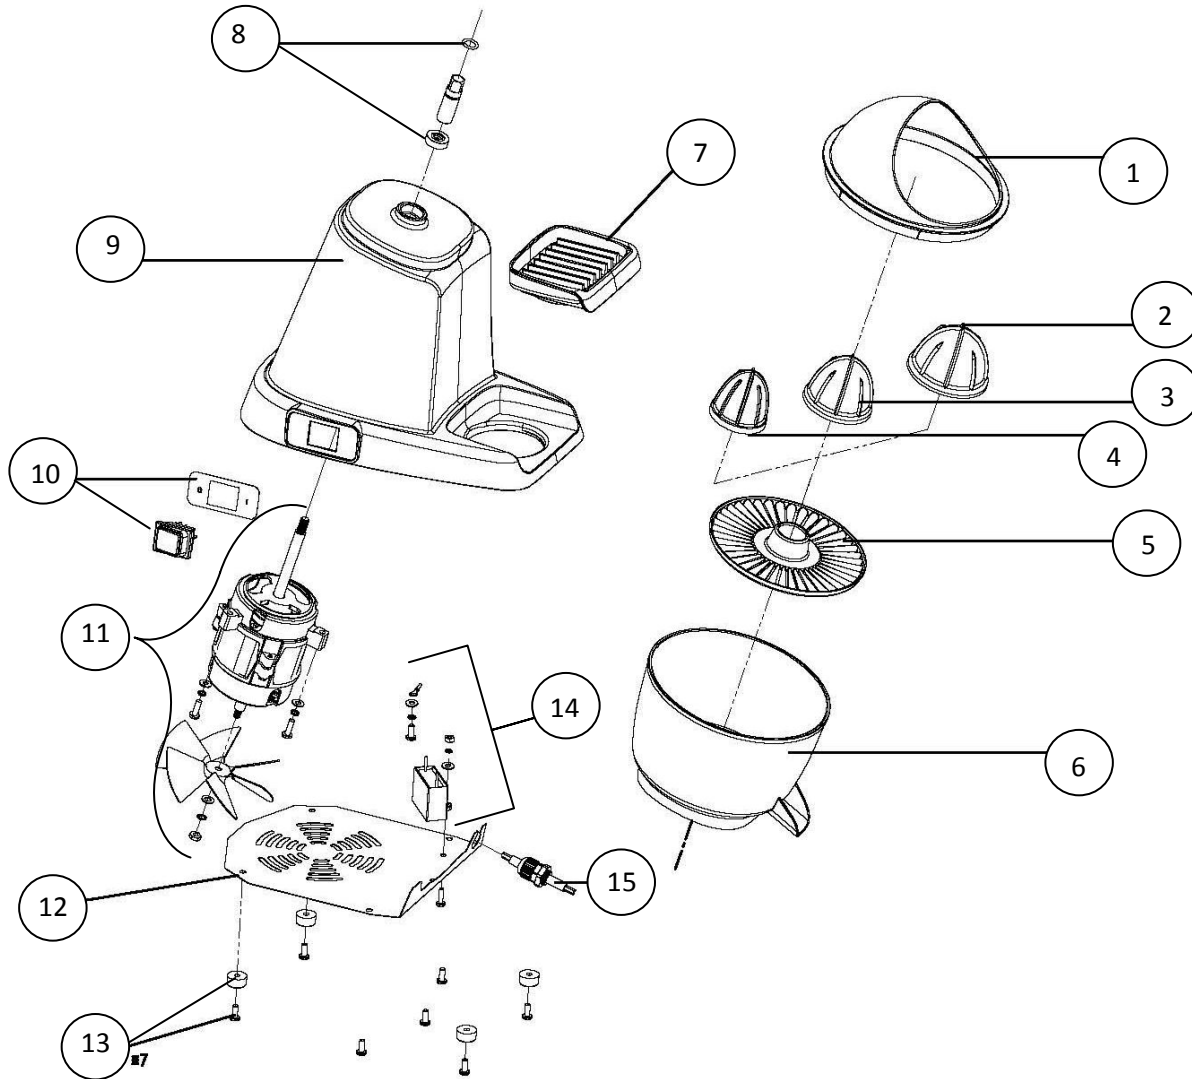

## Parts & Accessories Diagram

**PROPRIETARY RIGHTS NOTICE** This document and all information contained within it is the property of Hamilton Beach Brands, Inc. (HBB). It is confidential and proprietary and has been provided to you for a limited purpose. It must be returned or destroyed upon request. Disclosure, reproduction or use of this document and any information contained within it, in full or in part, for any purpose is forbidden without the prior written consent of HBB. No photographs may be taken of any article fabricated or assembled from this document without the prior written consent of HBB.

Bub. No.	Part Number	Description
1	<a href="#">990193500</a>	Splash Cover
2	<a href="#">990193600</a>	Grapefruit Reamer
3	<a href="#">990193700</a>	Orange Reamer
4	<a href="#">990193800</a>	Lemon Reamer
5	<a href="#">990193900</a>	Strainer
6	<a href="#">990194000</a>	Juice Bowl
7	<a href="#">990194100</a>	Drip Tray
8	<a href="#">990194200</a>	Drive Shaft Assy.
9	<a href="#">990194300</a>	Housing
10	<a href="#">990194400</a>	On/Off Switch
11	<a href="#">990194500</a>	Motor Assembly
12	<a href="#">990194600</a>	Base
13	<a href="#">990194700</a>	Foot w/ Screw (7)
14	<a href="#">990194800</a>	Capacitor Assy.
15	<a href="#">990194900</a>	Power Cord