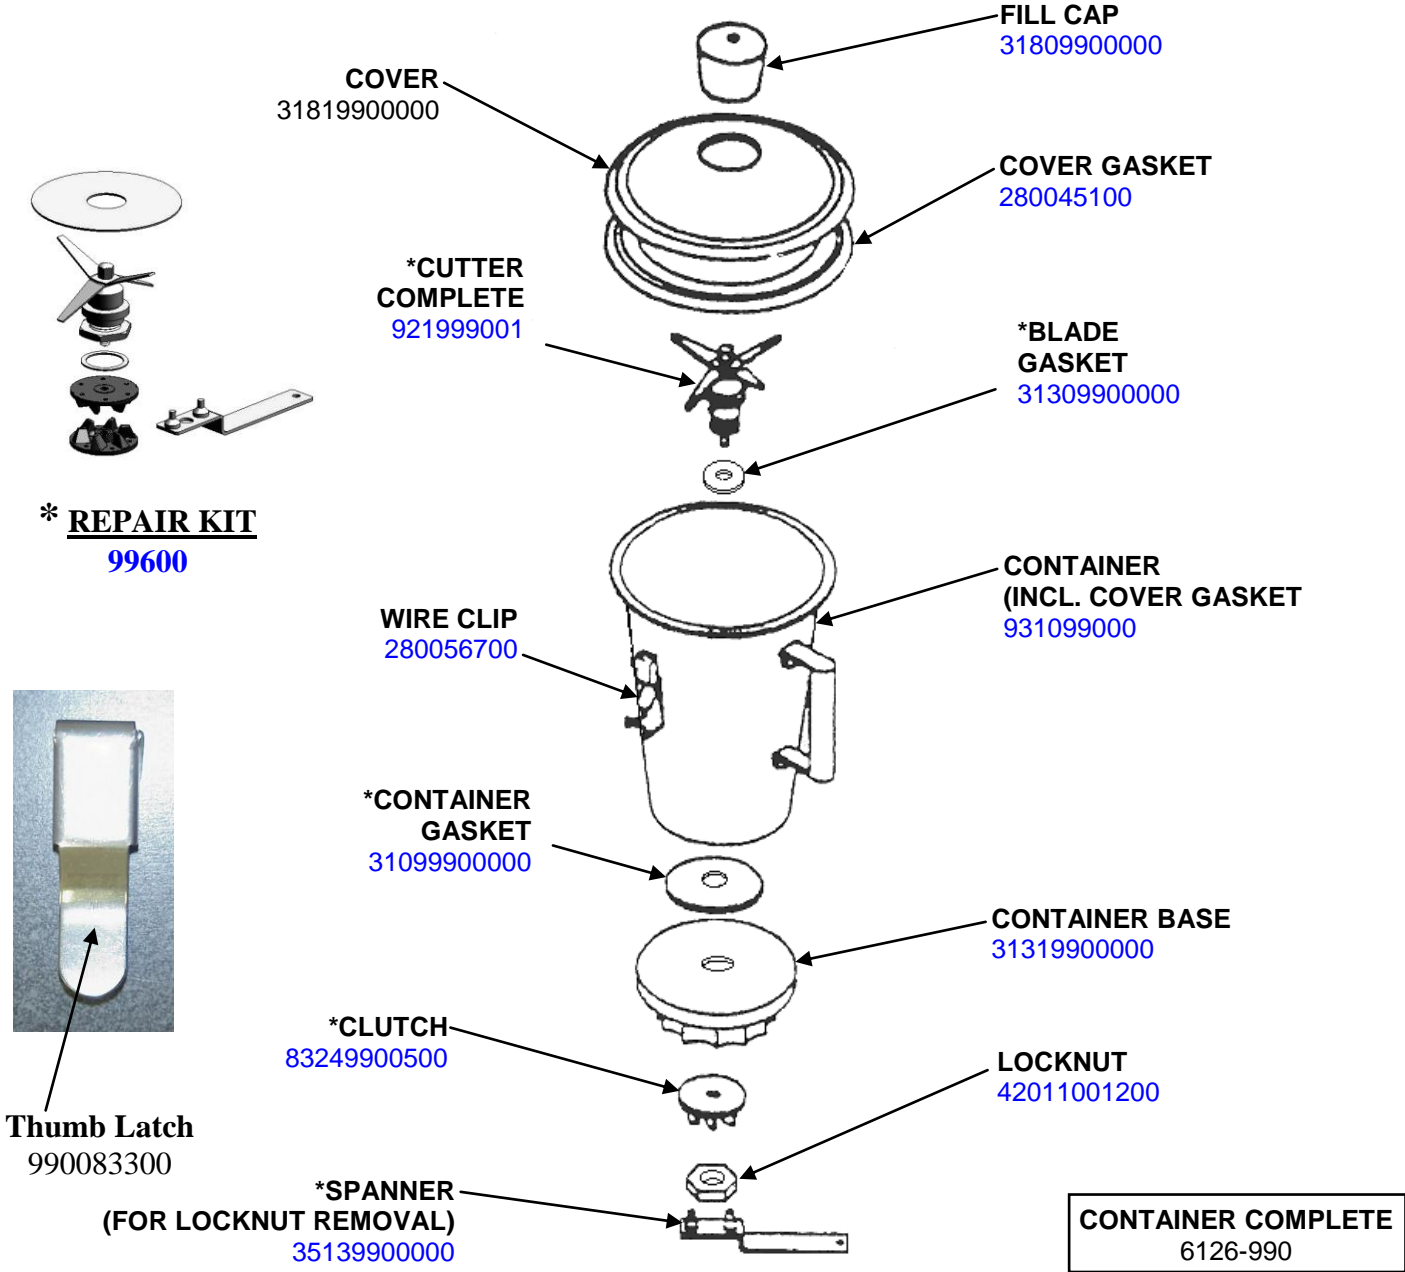

## Replacement Parts Diagram Model 990-220 (Series E)

**PROPRIETARY RIGHTS NOTICE** This document and all information contained within it is the property of Hamilton Beach Brands, Inc. (HBB). It is confidential and proprietary and has been provided to you for a limited purpose. It must be returned or destroyed upon request. Disclosure, reproduction or use of this document and any information contained within it, in full or in part, for any purpose is forbidden without the prior written consent of HBB. No photographs may be taken of any article fabricated or assembled from this document without the prior written consent of HBB.

### CONTAINER ASSEMBLY

<p>Hamilton Beach 4421 Waterfront Drive Glen Allen, VA 23060</p>	Revision Description: Remove Blade Kit		Revision Date: 2/17/14		Approved by: DOC4465	
	Request Number:		Page: 1 of 4	Document #:	510021700	Rev: B
	Issue Code(s):	CS, SP				

## Replacement Parts Diagram