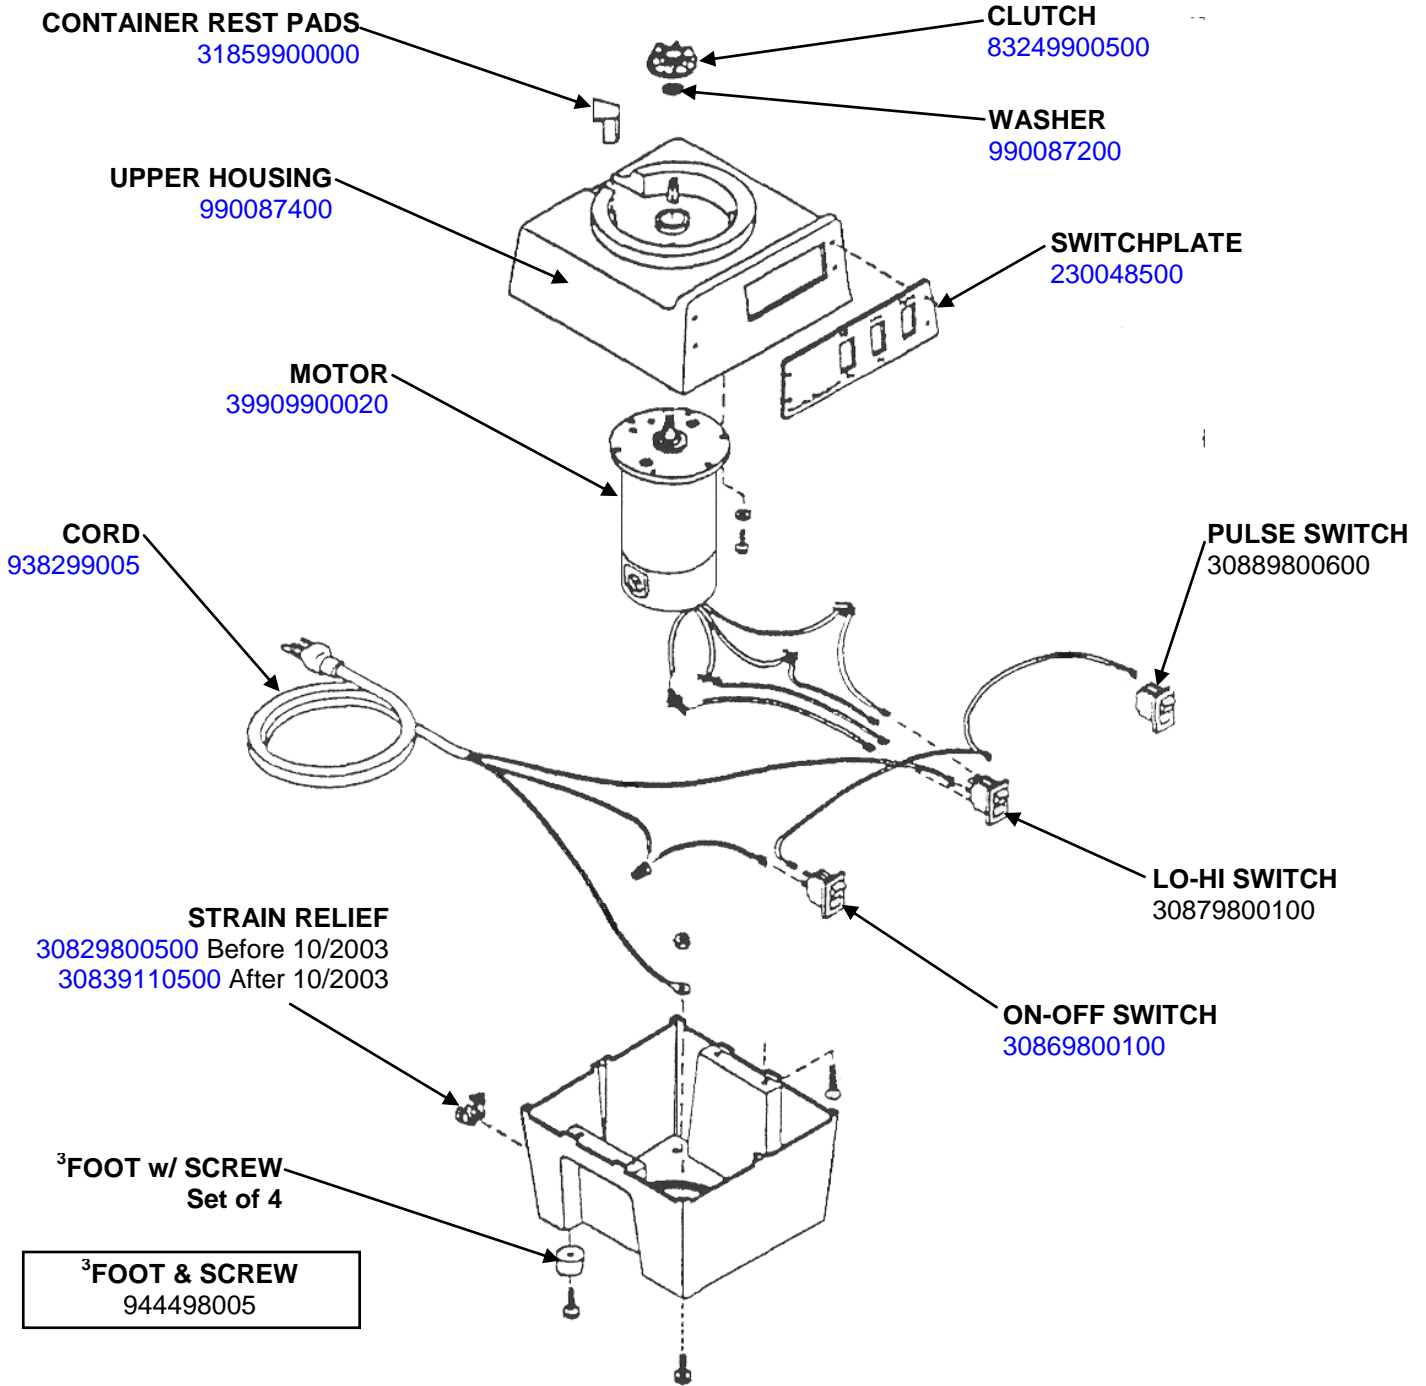

Replacement Parts Diagram Model 990-220 (Series E)

PROPRIETARY RIGHTS NOTICE This document and all information contained within it is the property of Hamilton Beach Brands, Inc. (HBB). It is confidential and proprietary and has been provided to you for a limited purpose. It must be returned or destroyed upon request. Disclosure, reproduction or use of this document and any information contained within it, in full or in part, for any purpose is forbidden without the prior written consent of HBB. No photographs may be taken of any article fabricated or assembled from this document without the prior written consent of HBB.

990-220 HOUSING ASSEMBLY

  Hamilton Beach 4421 Waterfront Drive Glen Allen, VA 23060	Revision Description: Remove Blade Kit		Revision Date: 2/17/14		Approved by: DOC4465	
	Request Number:		Page: 3 of 4		Document #: 510021700	
	Issue Code(s): CS, SP		Rev: B