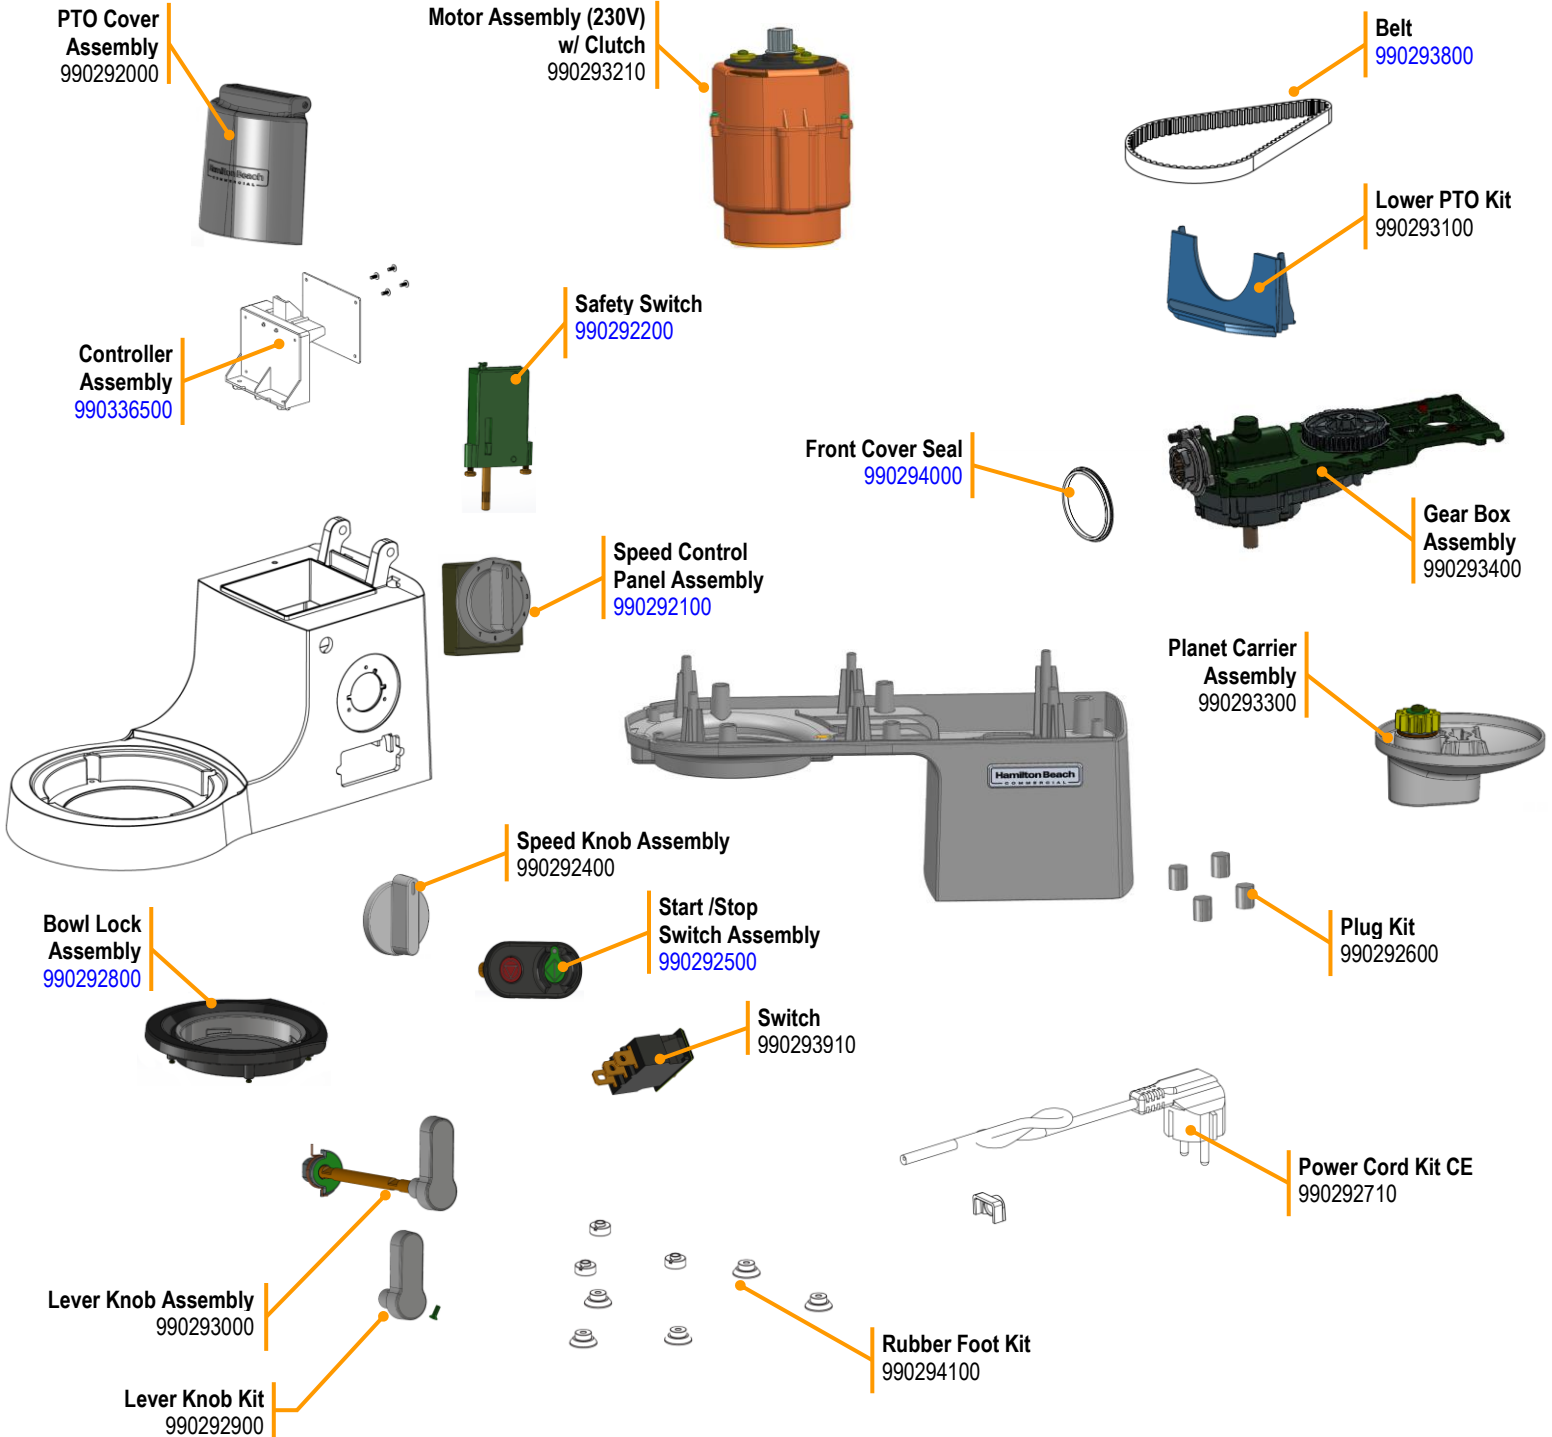

## Parts and Accessories Diagram Model CPM800-CE (230V)

**PROPRIETARY RIGHTS NOTICE** This document and all information contained within it is the property of Hamilton Beach Brands, Inc. (HBB). It is confidential and proprietary and has been provided to you for a limited purpose. It must be returned or destroyed upon request. Disclosure, reproduction or use of this document and any information contained within it, in full or in part, for any purpose is forbidden without the prior written consent of HBB. No photographs may be taken of any article fabricated or assembled from this document without the prior written consent of HBB.

### Replacement Parts

 4421 Waterfront Drive Glen Allen, VA 23060	Revision Description: Create new CARE part.					
	Request Number:	<b>DOC10184</b>	Revision Date:	09/05/2019	Approved by:	DOC10184
	Issue Code(s):		Page:	1 of 2	Document #:	540097100
					Rev:	<b>E</b>

 4421 Waterfront Drive Glen Allen, VA 23060	Revision Description:	Create new CARE part.						
	Request Number:	DOC10184	Revision Date:	09/05/2019	Approved by:	DOC10184		
	Issue Code(s):		Page:	2 of 2	Document #:	540097100	Rev:	<b>E</b>