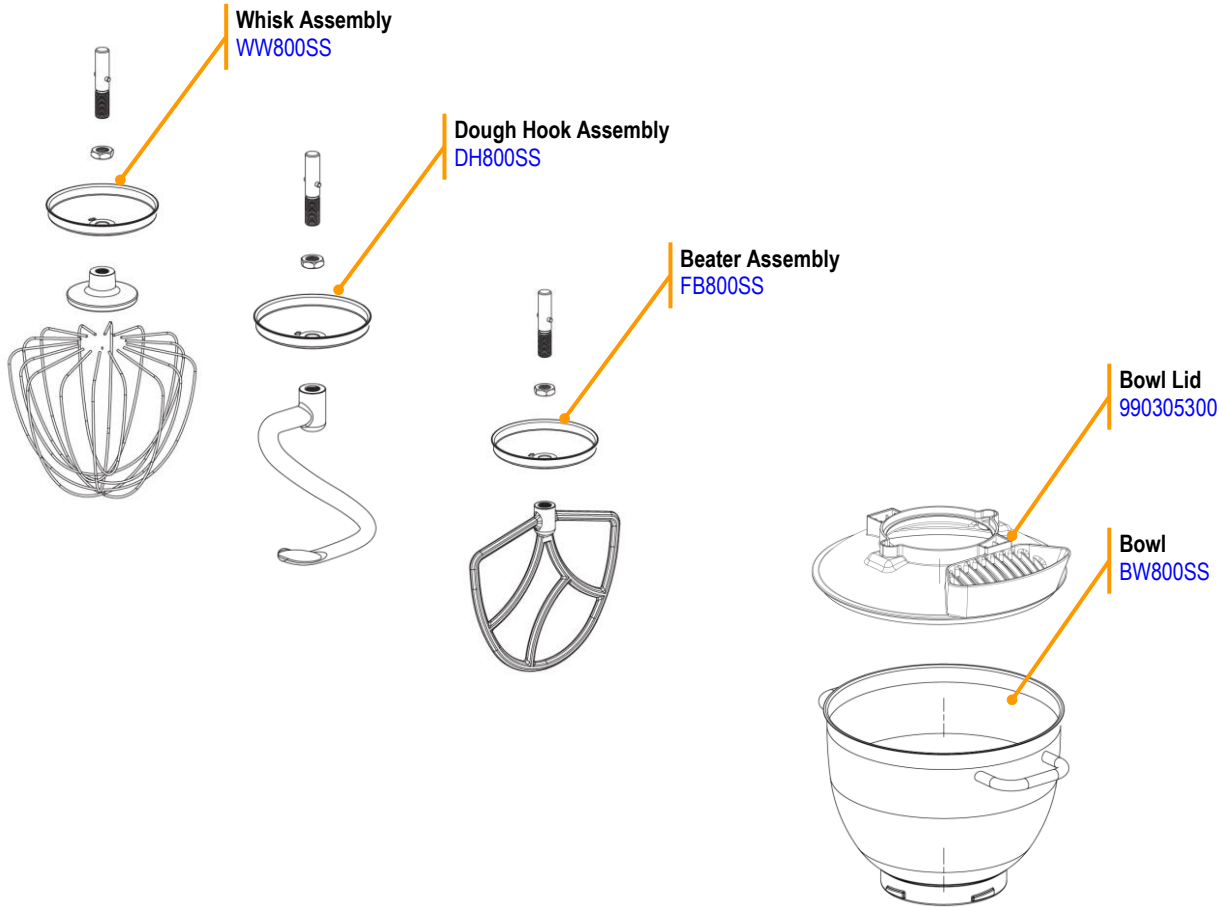

## Parts and Accessories Diagram Model CPM800-CE (230V)

**PROPRIETARY RIGHTS NOTICE** This document and all information contained within it is the property of Hamilton Beach Brands, Inc. (HBB). It is confidential and proprietary and has been provided to you for a limited purpose. It must be returned or destroyed upon request. Disclosure, reproduction or use of this document and any information contained within it, in full or in part, for any purpose is forbidden without the prior written consent of HBB. No photographs may be taken of any article fabricated or assembled from this document without the prior written consent of HBB.

### Replacement Parts

 4421 Waterfront Drive Glen Allen, VA 23060	Revision Description: Create new CARE part.					
	Request Number:	<b>DOC10184</b>	Revision Date:	09/05/2019	Approved by:	DOC10184
	Issue Code(s):		Page:	1 of 2	Document #:	540097100
					Rev:	<b>E</b>