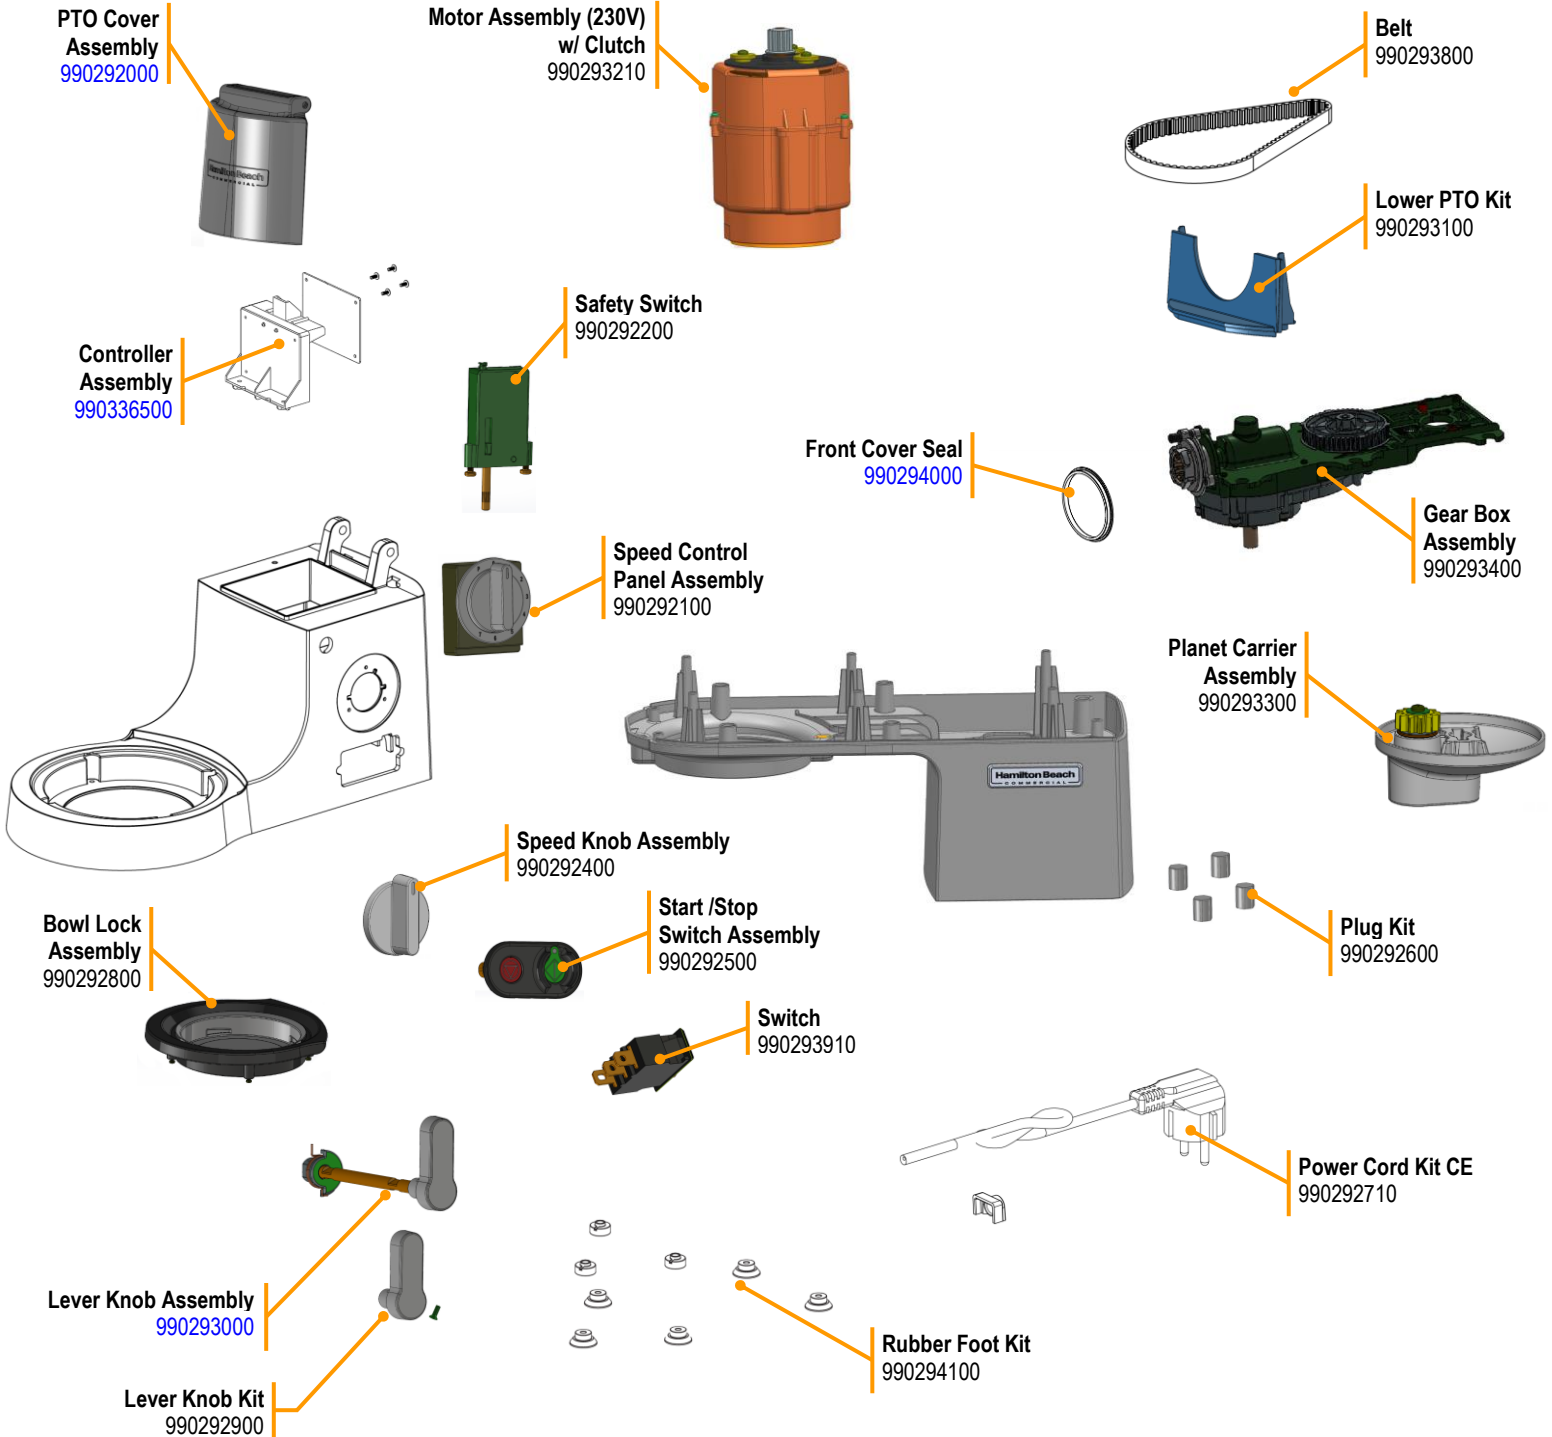

## Parts and Accessories Diagram Model CPM800-CE (230V)

**PROPRIETARY RIGHTS NOTICE** This document and all information contained within it is the property of Hamilton Beach Brands, Inc. (HBB). It is confidential and proprietary and has been provided to you for a limited purpose. It must be returned or destroyed upon request. Disclosure, reproduction or use of this document and any information contained within it, in full or in part, for any purpose is forbidden without the prior written consent of HBB. No photographs may be taken of any article fabricated or assembled from this document without the prior written consent of HBB.

### Replacement Parts

 4421 Waterfront Drive Glen Allen, VA 23060	Revision Description: Create new CARE part.					
	Request Number:	DOC10184	Revision Date:	09/05/2019	Approved by:	DOC10184
	Issue Code(s):		Page:	1 of 2	Document #:	540097100
					Rev:	E

 4421 Waterfront Drive Glen Allen, VA 23060	Revision Description:	Create new CARE part.						
	Request Number:	DOC10184	Revision Date:	09/05/2019	Approved by:	DOC10184		
	Issue Code(s):		Page:	2 of 2	Document #:	540097100	Rev:	<b>E</b>