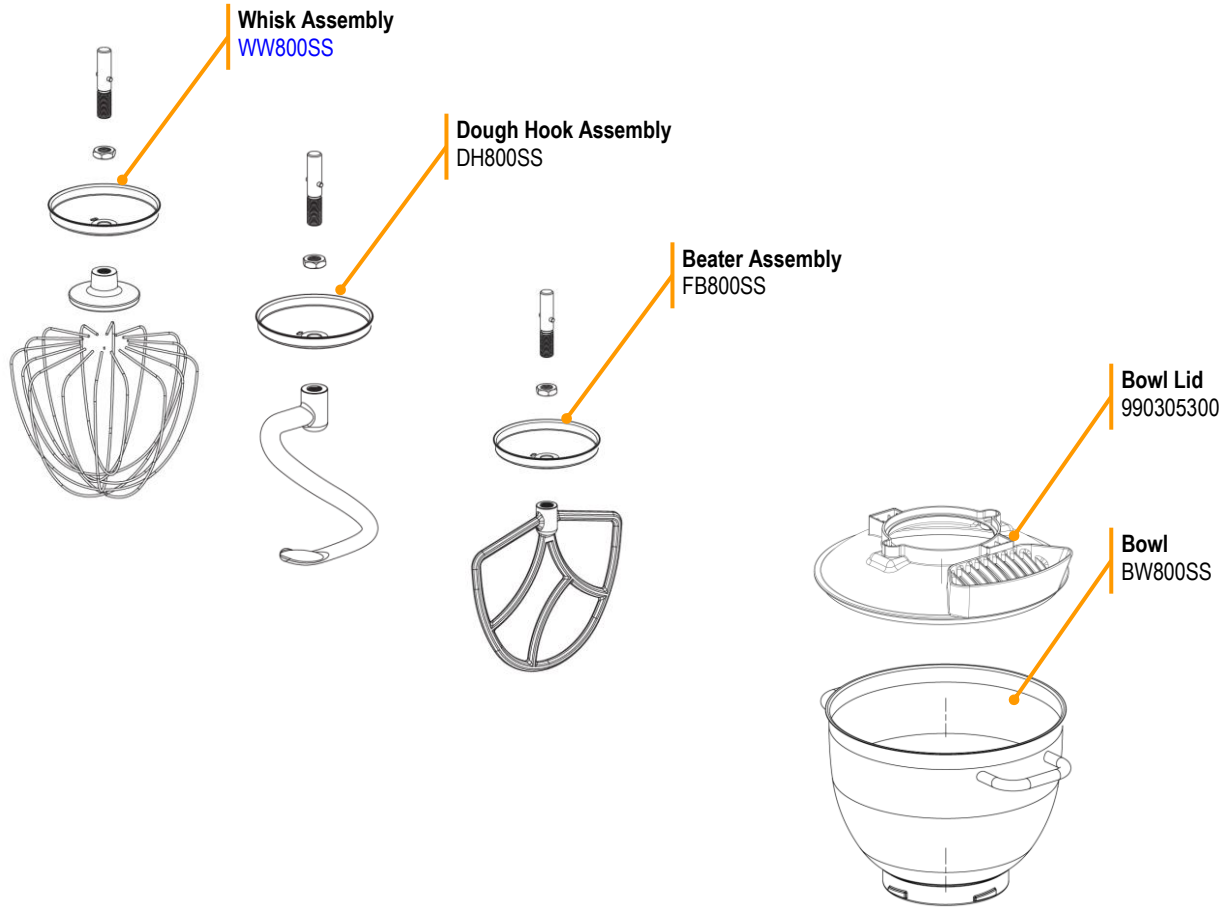

## Parts and Accessories Diagram Model CPM800-CE (230V)

**PROPRIETARY RIGHTS NOTICE** This document and all information contained within it is the property of Hamilton Beach Brands, Inc. (HBB). It is confidential and proprietary and has been provided to you for a limited purpose. It must be returned or destroyed upon request. Disclosure, reproduction or use of this document and any information contained within it, in full or in part, for any purpose is forbidden without the prior written consent of HBB. No photographs may be taken of any article fabricated or assembled from this document without the prior written consent of HBB.

### Replacement Parts

 4421 Waterfront Drive Glen Allen, VA 23060	Revision Description: Create new CARE part.					
	Request Number:	DOC10184	Revision Date:	09/05/2019	Approved by:	DOC10184
	Issue Code(s):		Page:	1 of 2	Document #:	540097100
					Rev:	E