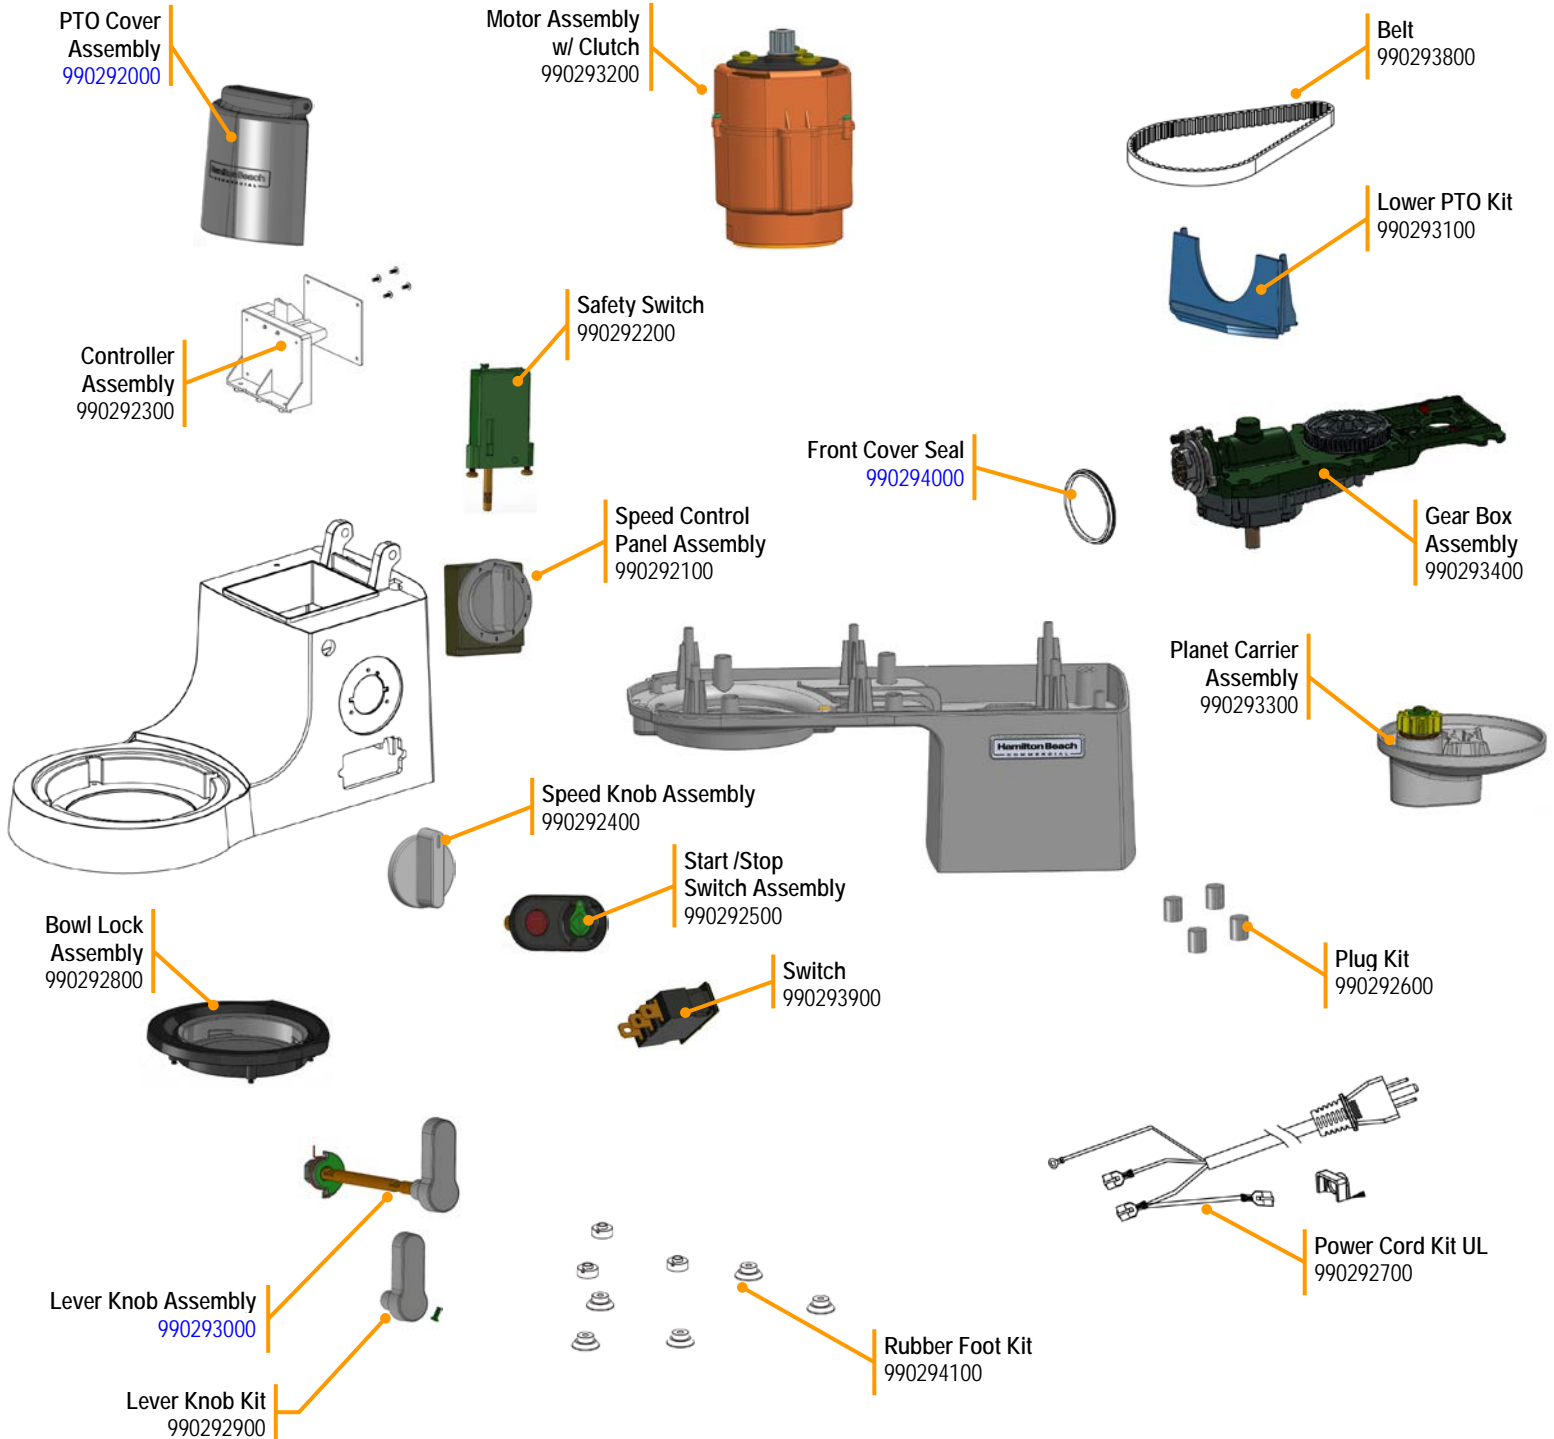

# Parts and Accessories Diagram

### Replacement Parts

 <b>Hamilton Beach</b> 4421 Waterfront Drive Glen Allen, VA 23060	Revision Description:	Update Motor Assembly and Middle Housing Images						
	Request Number:	<b>DOC9147</b>	Revision Date:	6/29/2018	Approved by:	DOC9147		
	Issue Code(s):		Page:	1 of 2	Document #:	540096900	Rev:	<b>C</b>