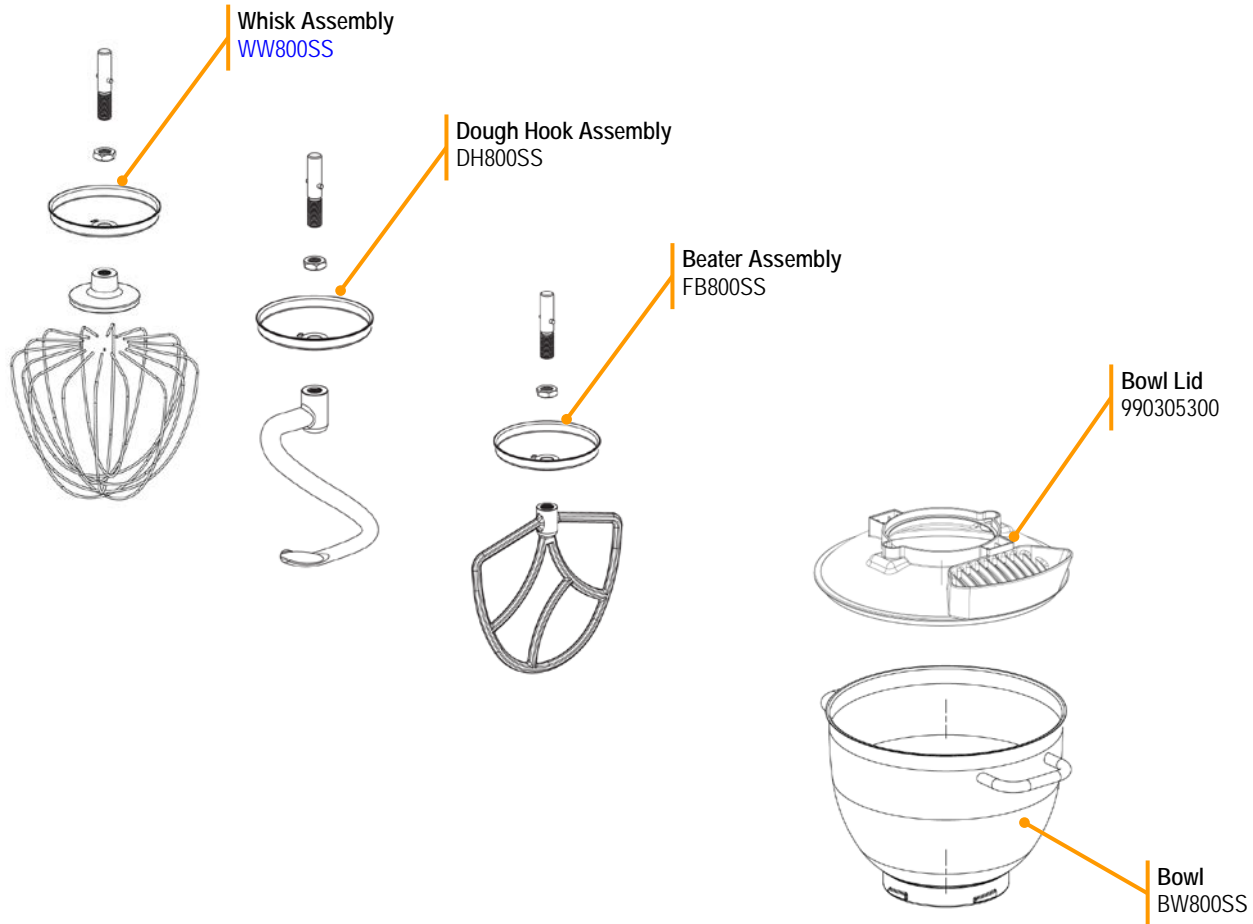

Parts and Accessories Diagram Model CPM800

PROPRIETARY RIGHTS NOTICE This document and all information contained within it is the property of Hamilton Beach Brands, Inc. (HBB). It is confidential and proprietary and has been provided to you for a limited purpose. It must be returned or destroyed upon request. Disclosure, reproduction or use of this document and any information contained within it, in full or in part, for any purpose is forbidden without the prior written consent of HBB. No photographs may be taken of any article fabricated or assembled from this document without the prior written consent of HBB.

  Hamilton Beach 4421 Waterfront Drive Glen Allen, VA 23060	Revision Description:	Update Motor Assembly and Middle Housing Images						
	Request Number:	DOC9147	Revision Date:	6/29/2018	Approved by:	DOC9147		
	Issue Code(s):		Page:	2 of 2	Document #:	540096900	Rev:	C