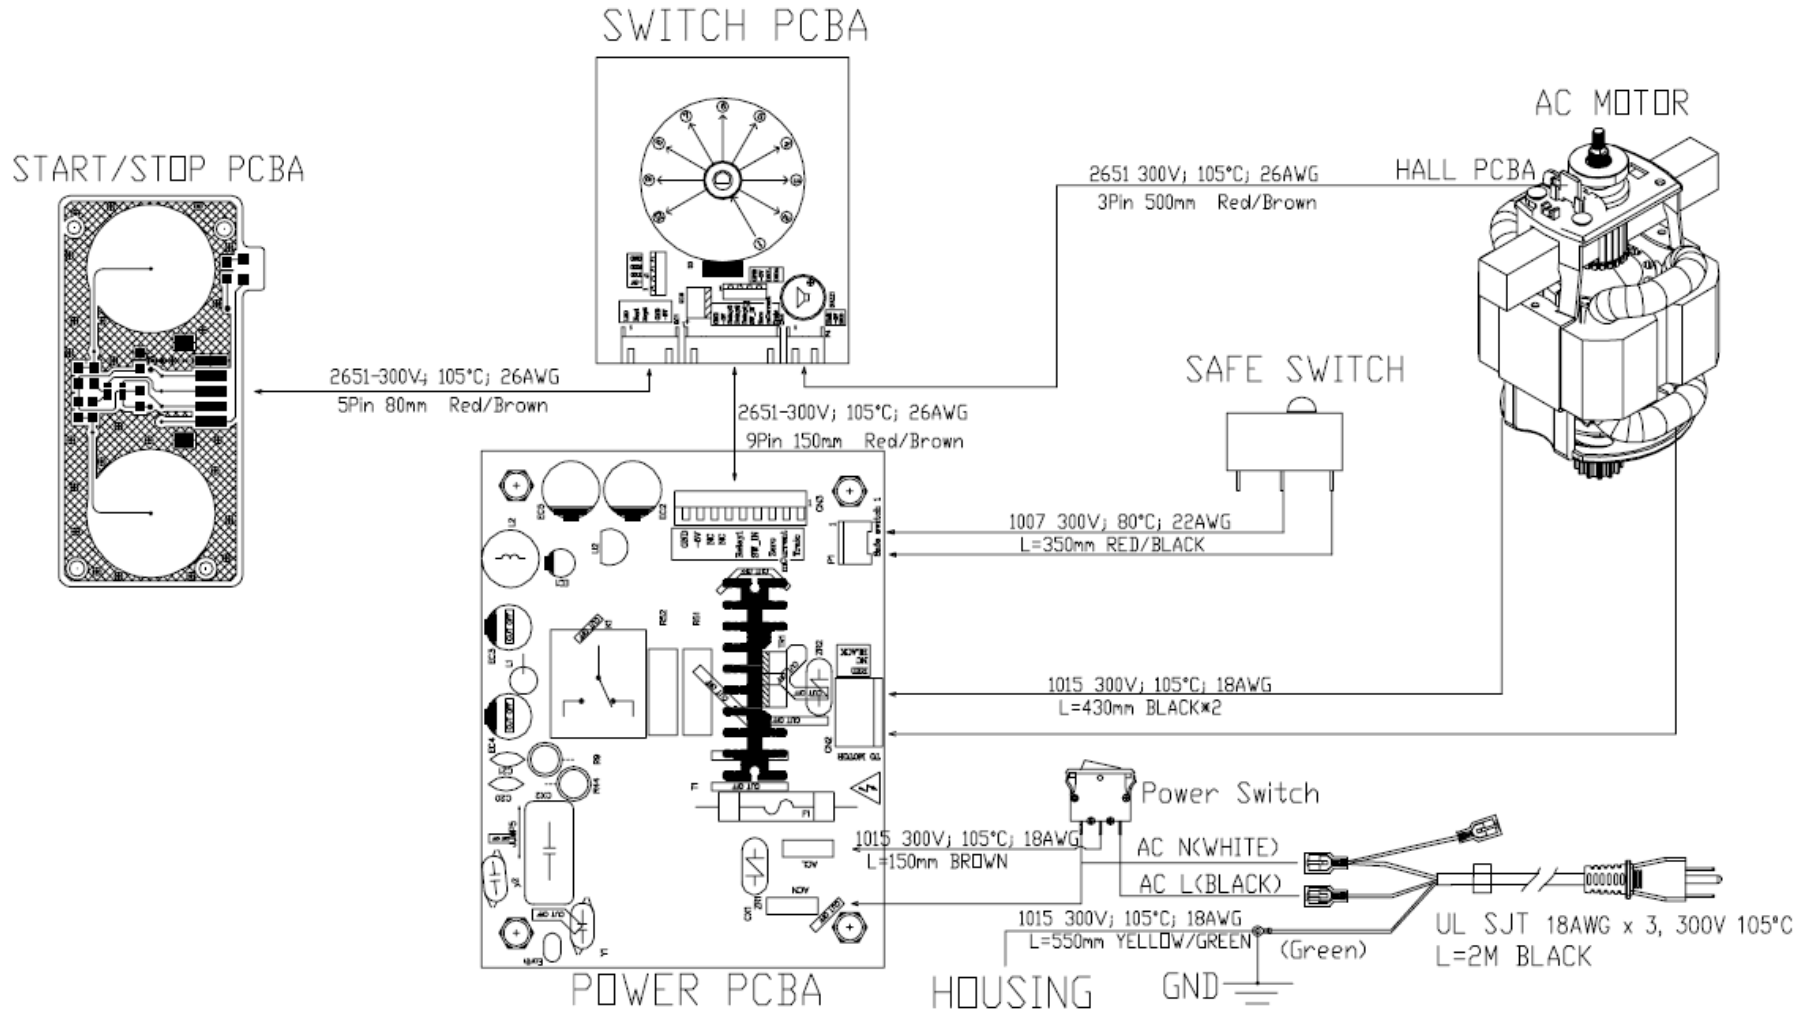

Wiring Diagram – GS05 Commercial Planetary Mixer – 120V

PROPRIETARY RIGHTS NOTICE This document and all information contained within it is the property of Hamilton Beach Brands, Inc. (HBB). It is confidential and proprietary and has been provided to you for a limited purpose. It must be returned or destroyed upon request. Disclosure, reproduction or use of this document and any information contained within it, in full or in part, for any purpose is forbidden without the prior written consent of HBB. No photographs may be taken of any article fabricated or assembled from this document without the prior written consent of HBB.