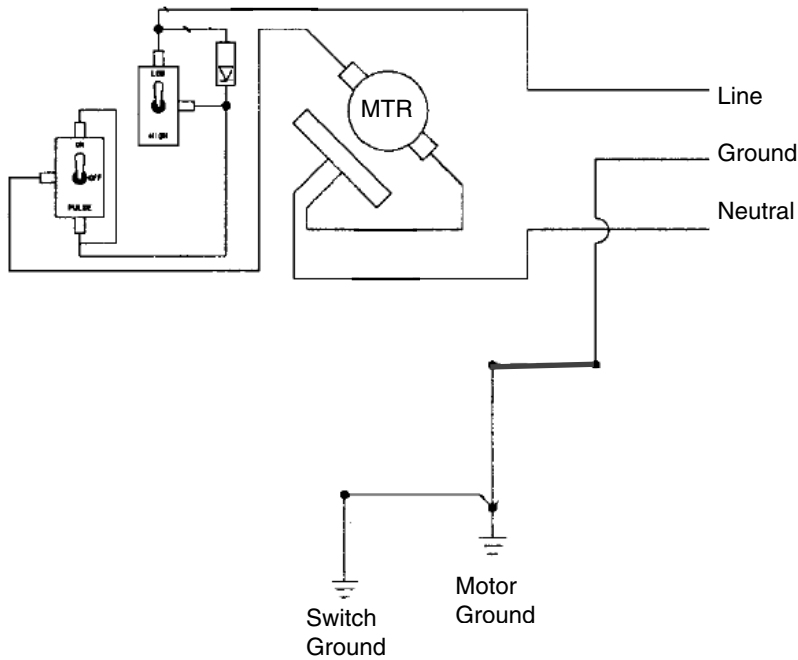

Wiring Diagram

HAMILTON BEACH / PROCTOR-SILEX, INC. 4421 WATERFRONT DRIVE GLEN ALLEN, VA 23060		HQE-3927: Production Release			ISSUE CODE	
DRAWN BY: SN	ENG. IN CHG. TAG	DATE: 6/12/06	APPROVED BY: BW		CS	
INITIAL USE: HBB250 & HBB250S	PICT. REF.	SHEET 1 / 1	DRAWING NO. 5300003XX	REV. A	SP	