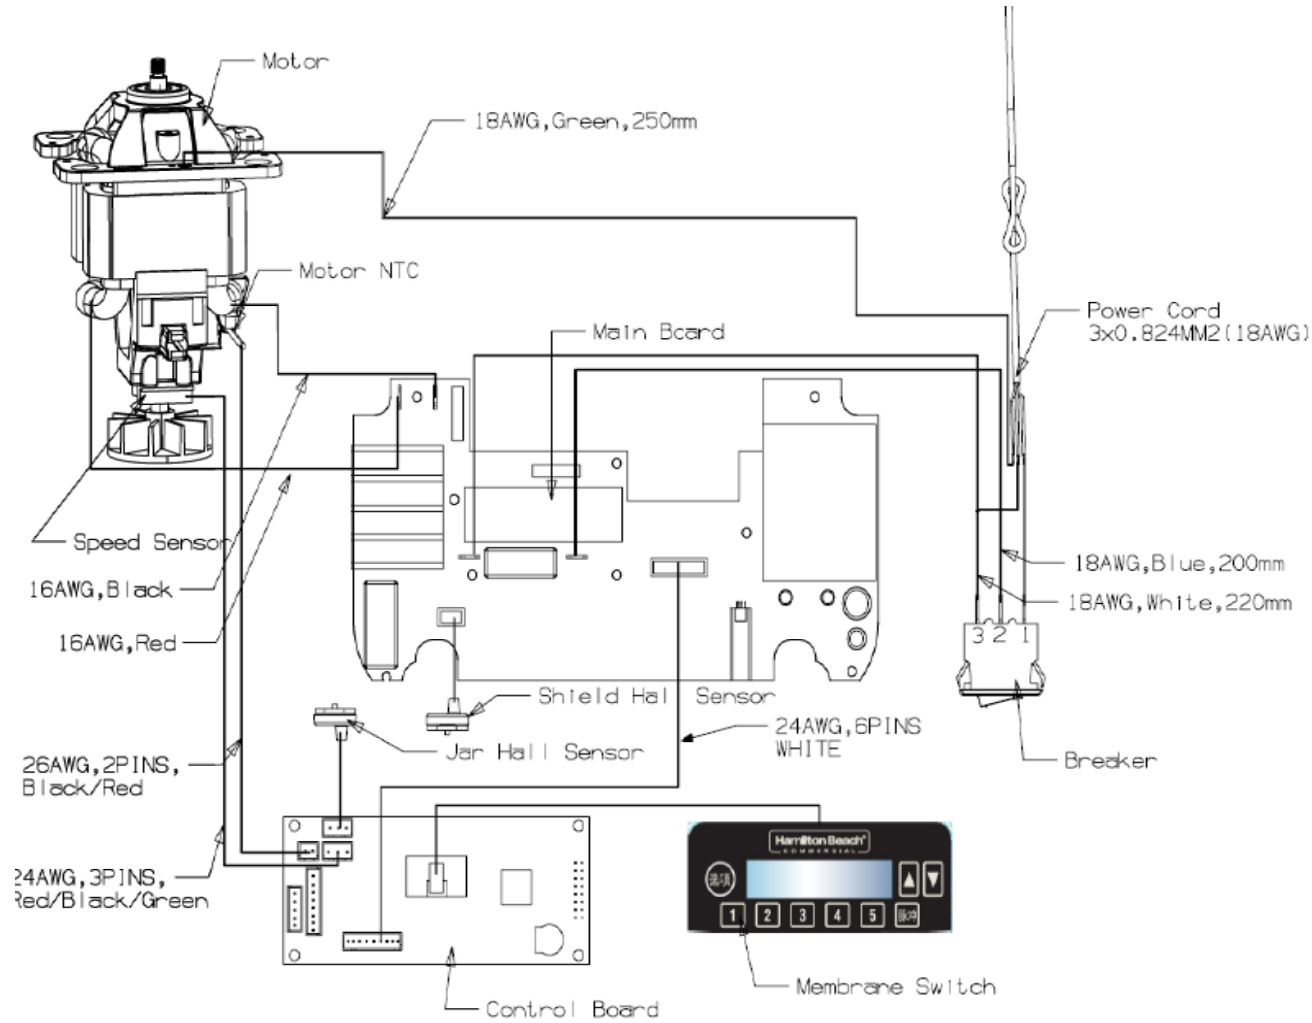

GB34, HBH750 Wiring diagram

 4421 Waterfront Drive Glen Allen, VA 23060	Revision Description:	Production Release.				
	Request Number:	DOC6761	Revision Date:	5/13/2016	Approved by:	DOC6761
	Issue Code(s):		Page:	1 of 1	Document #:	530008900
					Rev:	A