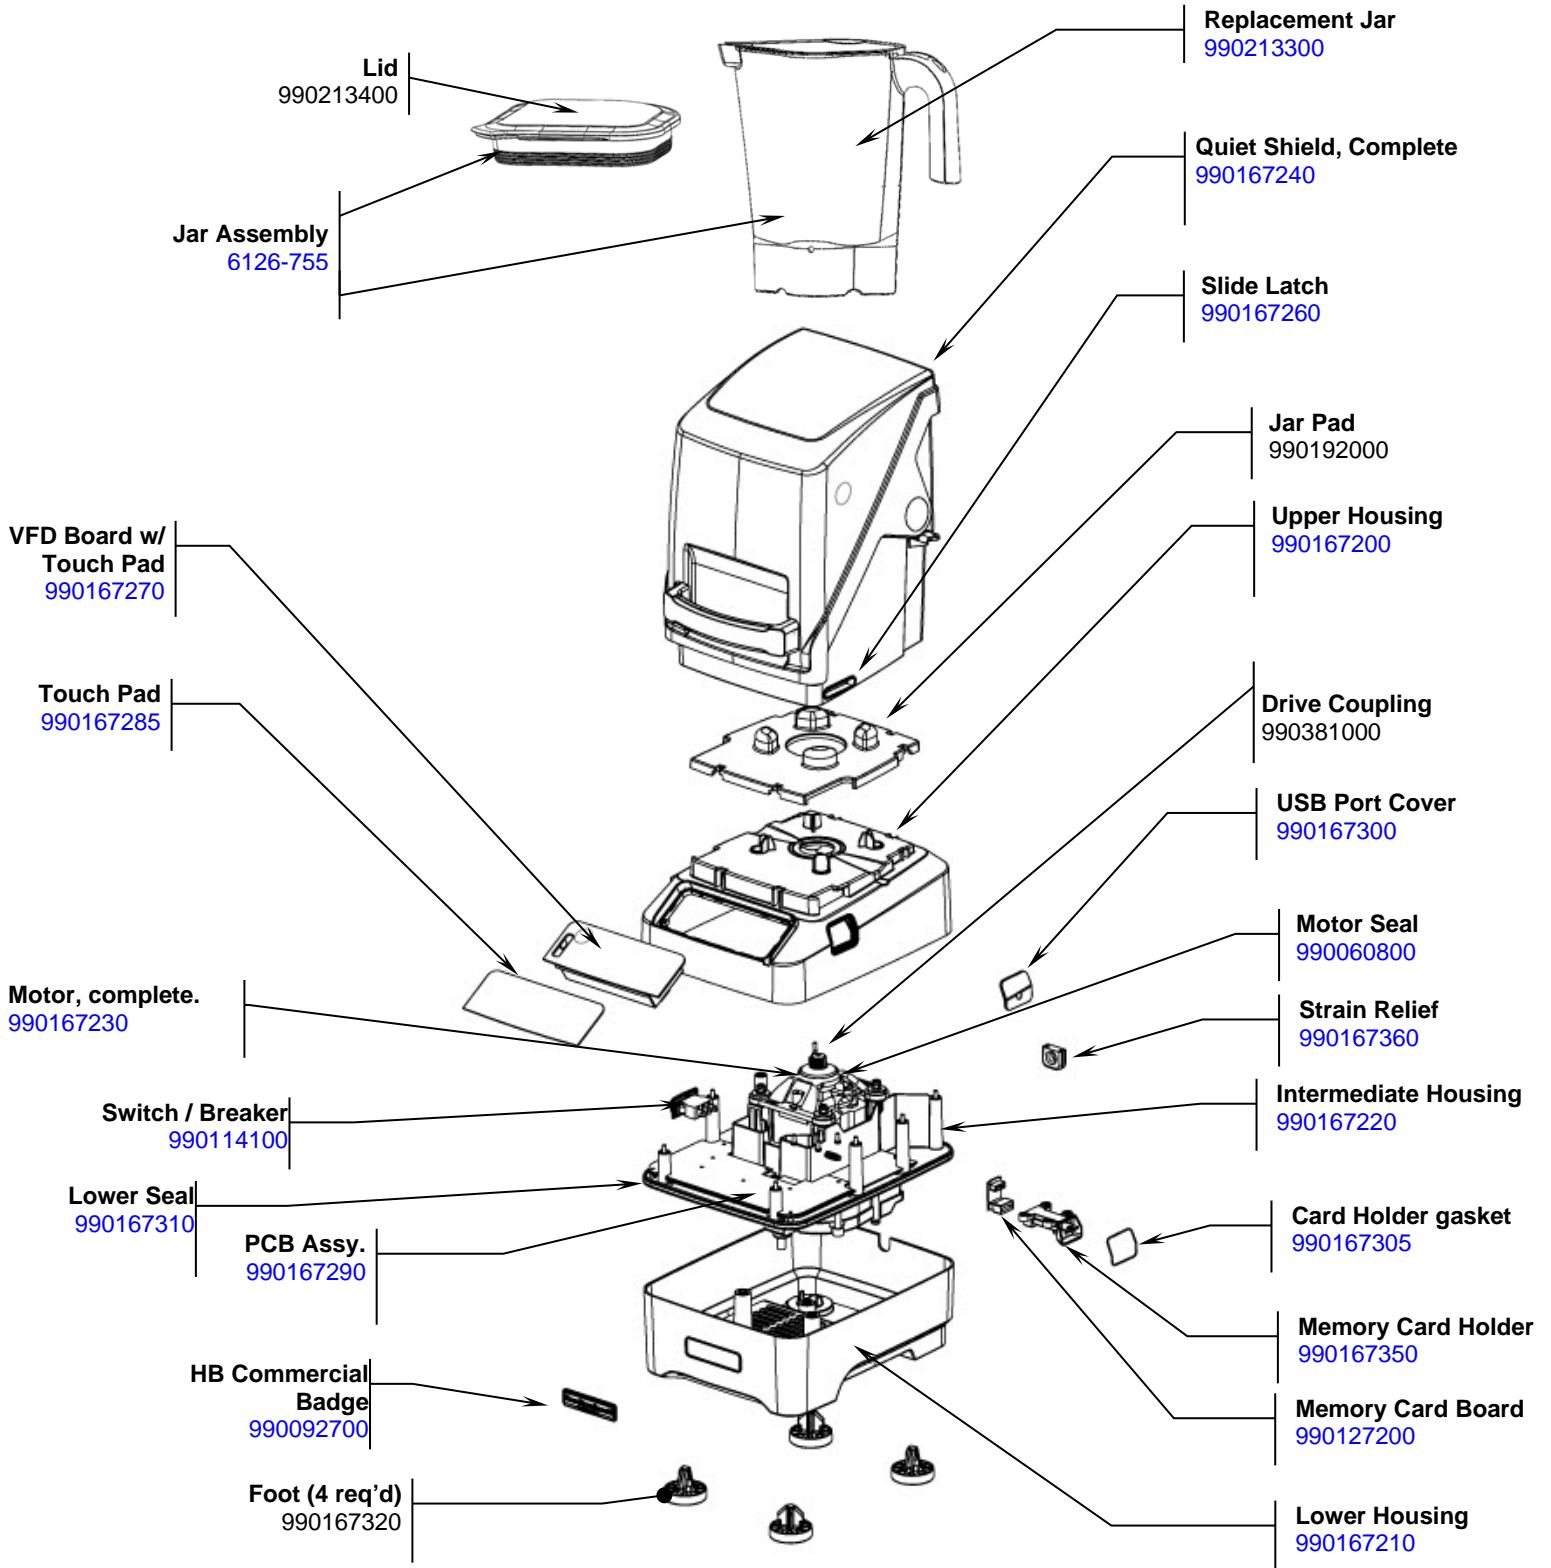

Parts and Accessories Diagram

HBH755

PROPRIETARY RIGHTS NOTICE This document and all information contained within it is the property of Hamilton Beach Brands, Inc. (HBB). It is confidential and proprietary and has been provided to you for a limited purpose. It must be returned or destroyed upon request. Disclosure, reproduction or use of this document and any information contained within it, in full or in part, for any purpose is forbidden without the prior written consent of HBB. No photographs may be taken of any article fabricated or assembled from this document without the prior written consent of HBB.

Replacement Parts

  4421 Waterfront Drive Glen Allen, VA 23060	Revision	Add HBH950 Domed Lid as Alternative Part					Rev. Date:
	Description:						6/30/2022
Request #:	DOC12547	Page:	1 of 3	Document #:	540087900	Rev:	C