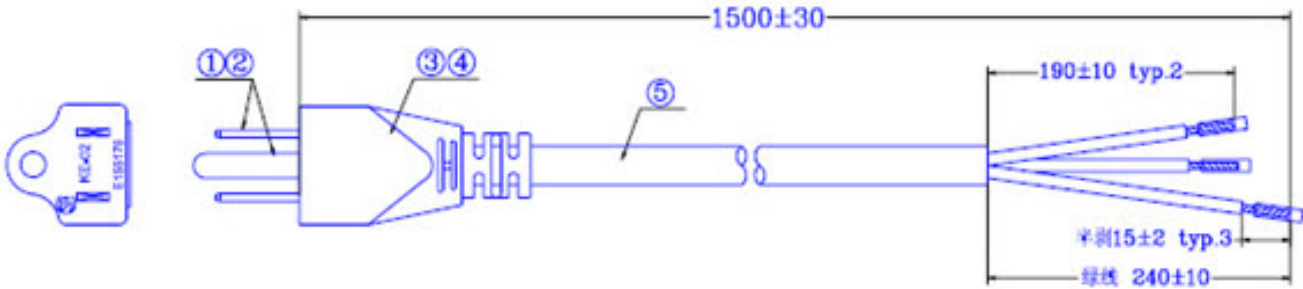

Parts and Accessories Diagram

HBH755

PROPRIETARY RIGHTS NOTICE This document and all information contained within it is the property of Hamilton Beach Brands, Inc. (HBB). It is confidential and proprietary and has been provided to you for a limited purpose. It must be returned or destroyed upon request. Disclosure, reproduction or use of this document and any information contained within it, in full or in part, for any purpose is forbidden without the prior written consent of HBB. No photographs may be taken of any article fabricated or assembled from this document without the prior written consent of HBB.

Replacement Parts

Power Cord

990167500

Motor brush set
990167235

Cutter Assembly
98650

 4421 Waterfront Drive Glen Allen, VA 23060	Revision	Add HBH950 Domed Lid as Alternative Part					Rev. Date:
	Description:						6/30/2022
Request #:	DOC12547	Page:	2 of 3	Document #:	540087900	Rev:	C