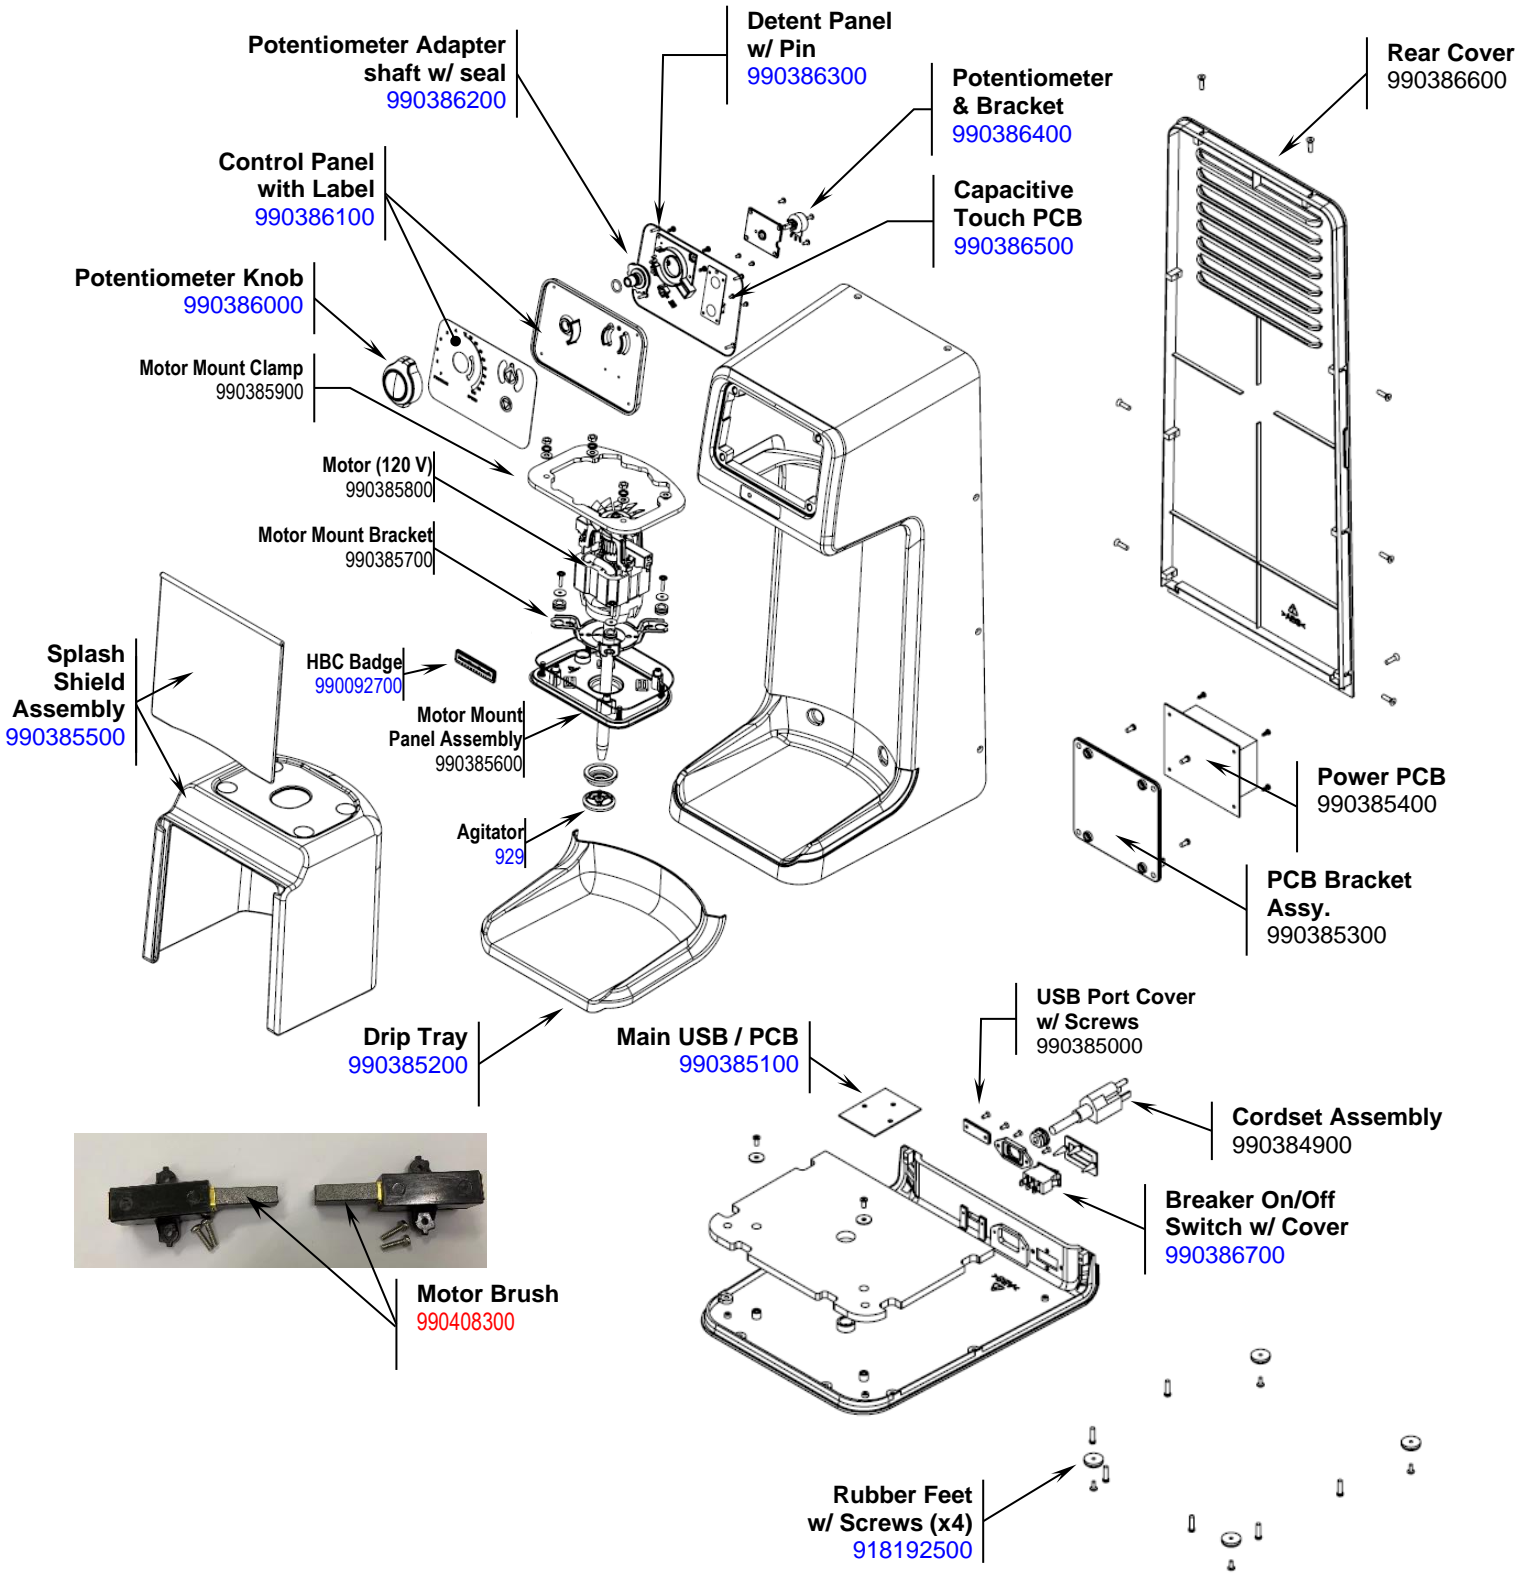

 <p>Hamilton Beach 4421 Waterfront Drive Glen Allen, VA 23060</p>	Revision	Add Motor Brush part.				Rev. Date:
	Description:	DOC12739	Page:	1 of 2	Document #:	03/21/2023
Request #:	DOC12739	Page:	1 of 2	Document #:	540102700	Rev: D

### Accessories

 4421 Waterfront Drive Glen Allen, VA 23060	Revision	Add Motor Brush part.					Rev. Date:	
	Description:						Rev. Date:	
Request #:	DOC12739	Page:	2 of 2	Document #:	<b>540102700</b>	Rev:	<b>D</b>	