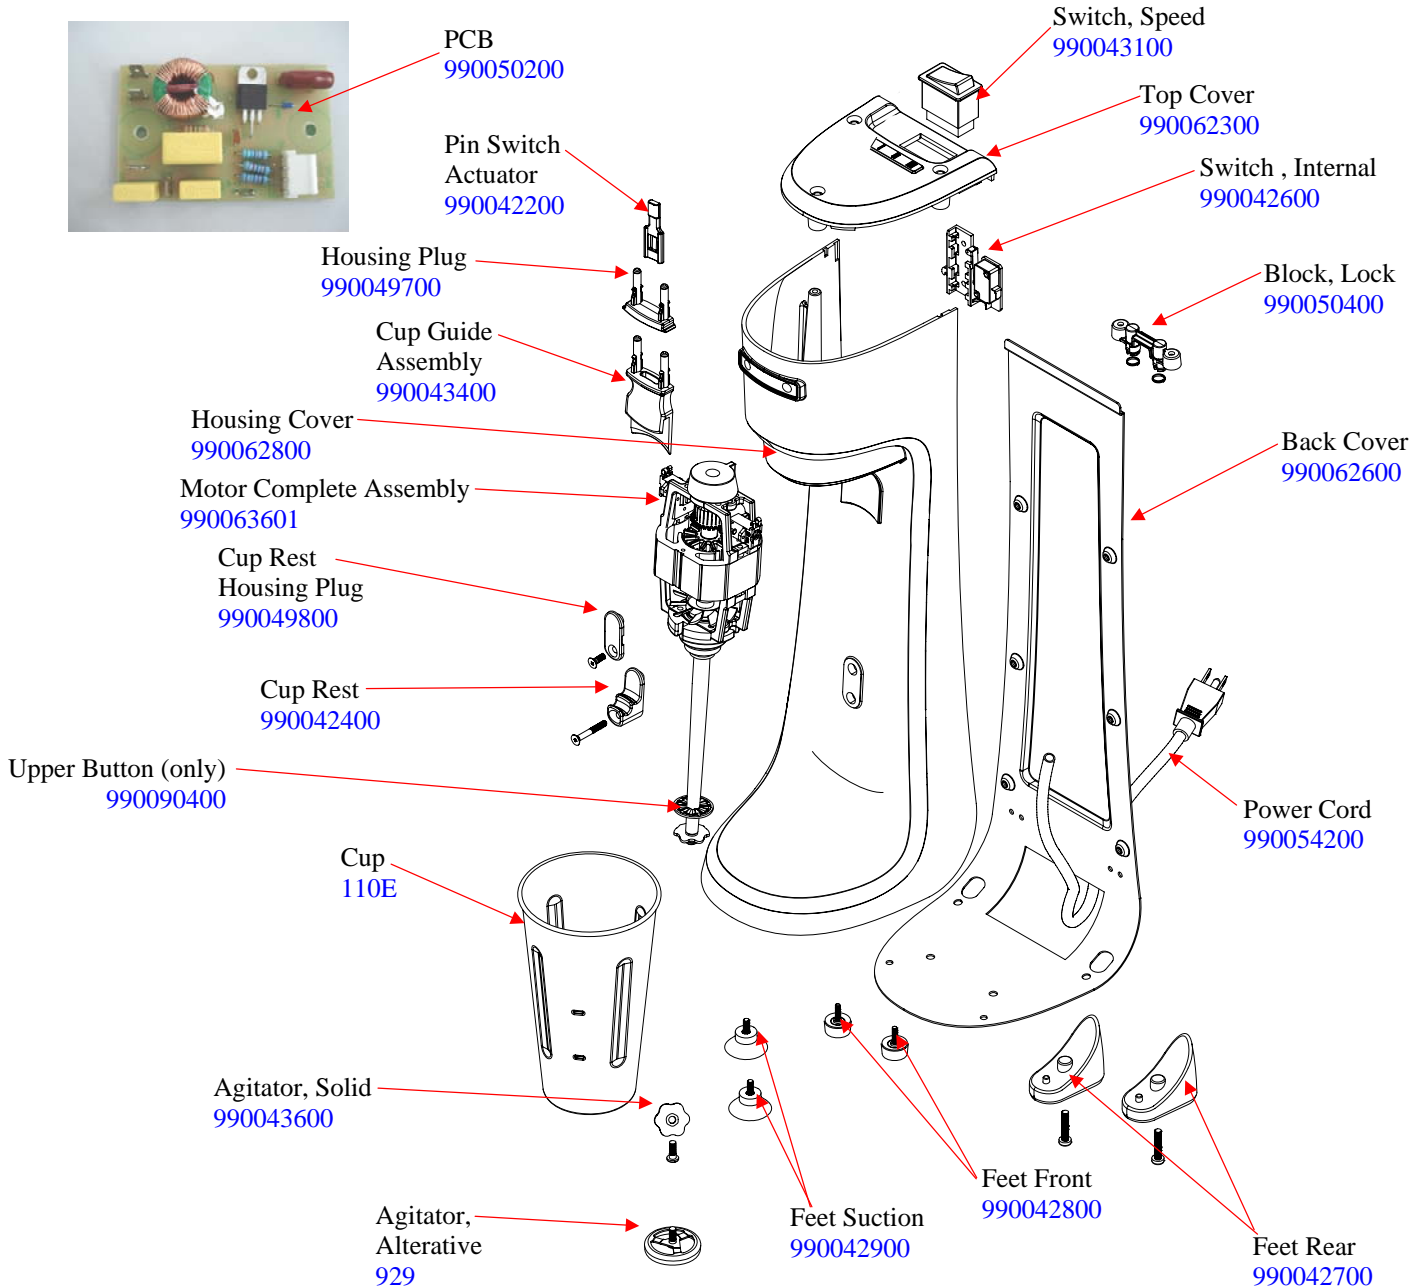

Replacement Part Diagram HMD200-CE (Series A)

PROPRIETARY RIGHTS NOTICE This document and all information contained within it is the property of Hamilton Beach Brands, Inc. (HBB). It is confidential and proprietary and has been provided to you for a limited purpose. It must be returned or destroyed upon request. Disclosure, reproduction or use of this document and any information contained within it, in full or in part, for any purpose is forbidden without the prior written consent of HBB. No photographs may be taken of any article fabricated or assembled from this document without the prior written consent of HBB.

 Hamilton Beach 4421 Waterfront Drive Glen Allen, VA 23060	Revision Description:	Consolidating cordset part number					
	Request Number:	CME-2734	Revision Date:	11/03/09	Approved by:	CME-2734	
	Issue Code(s):	CS, SP	Page:	1 of 1	Document #:	510002400	Rev: