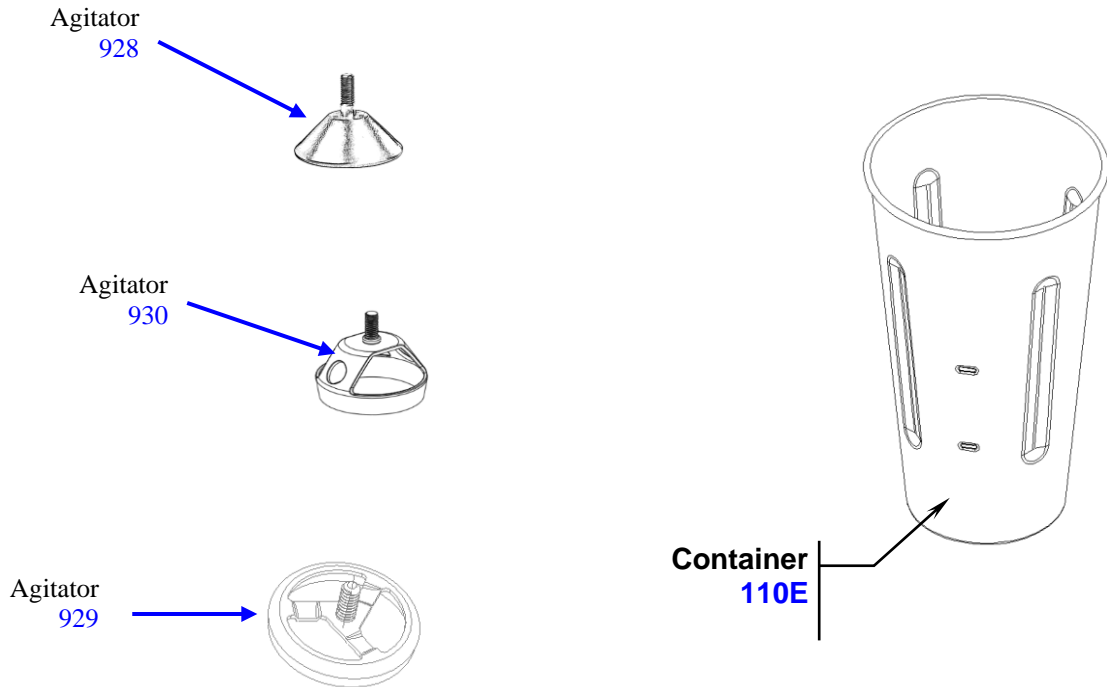

Parts and Accessories Diagram

HMD300M-208TH

PROPRIETARY RIGHTS NOTICE This document and all information contained within it is the property of Hamilton Beach Brands, Inc. (HBB). It is confidential and proprietary and has been provided to you for a limited purpose. It must be returned or destroyed upon request. Disclosure, reproduction or use of this document and any information contained within it, in full or in part, for any purpose is forbidden without the prior written consent of HBB. No photographs may be taken of any article fabricated or assembled from this document without the prior written consent of HBB.

Accessories

Hamilton Beach 4421 Waterfront Drive Glen Allen, VA 23060	Revision Description:		Add Lower Motor Bushing (990389700) call-out.					
	Request Number:	DOC12240	Revision Date:	10/22/2021	Approved by:	DOC12240		
	Issue Code(s):		Page:	2 of 2	Document #:	540084800	Rev:	D