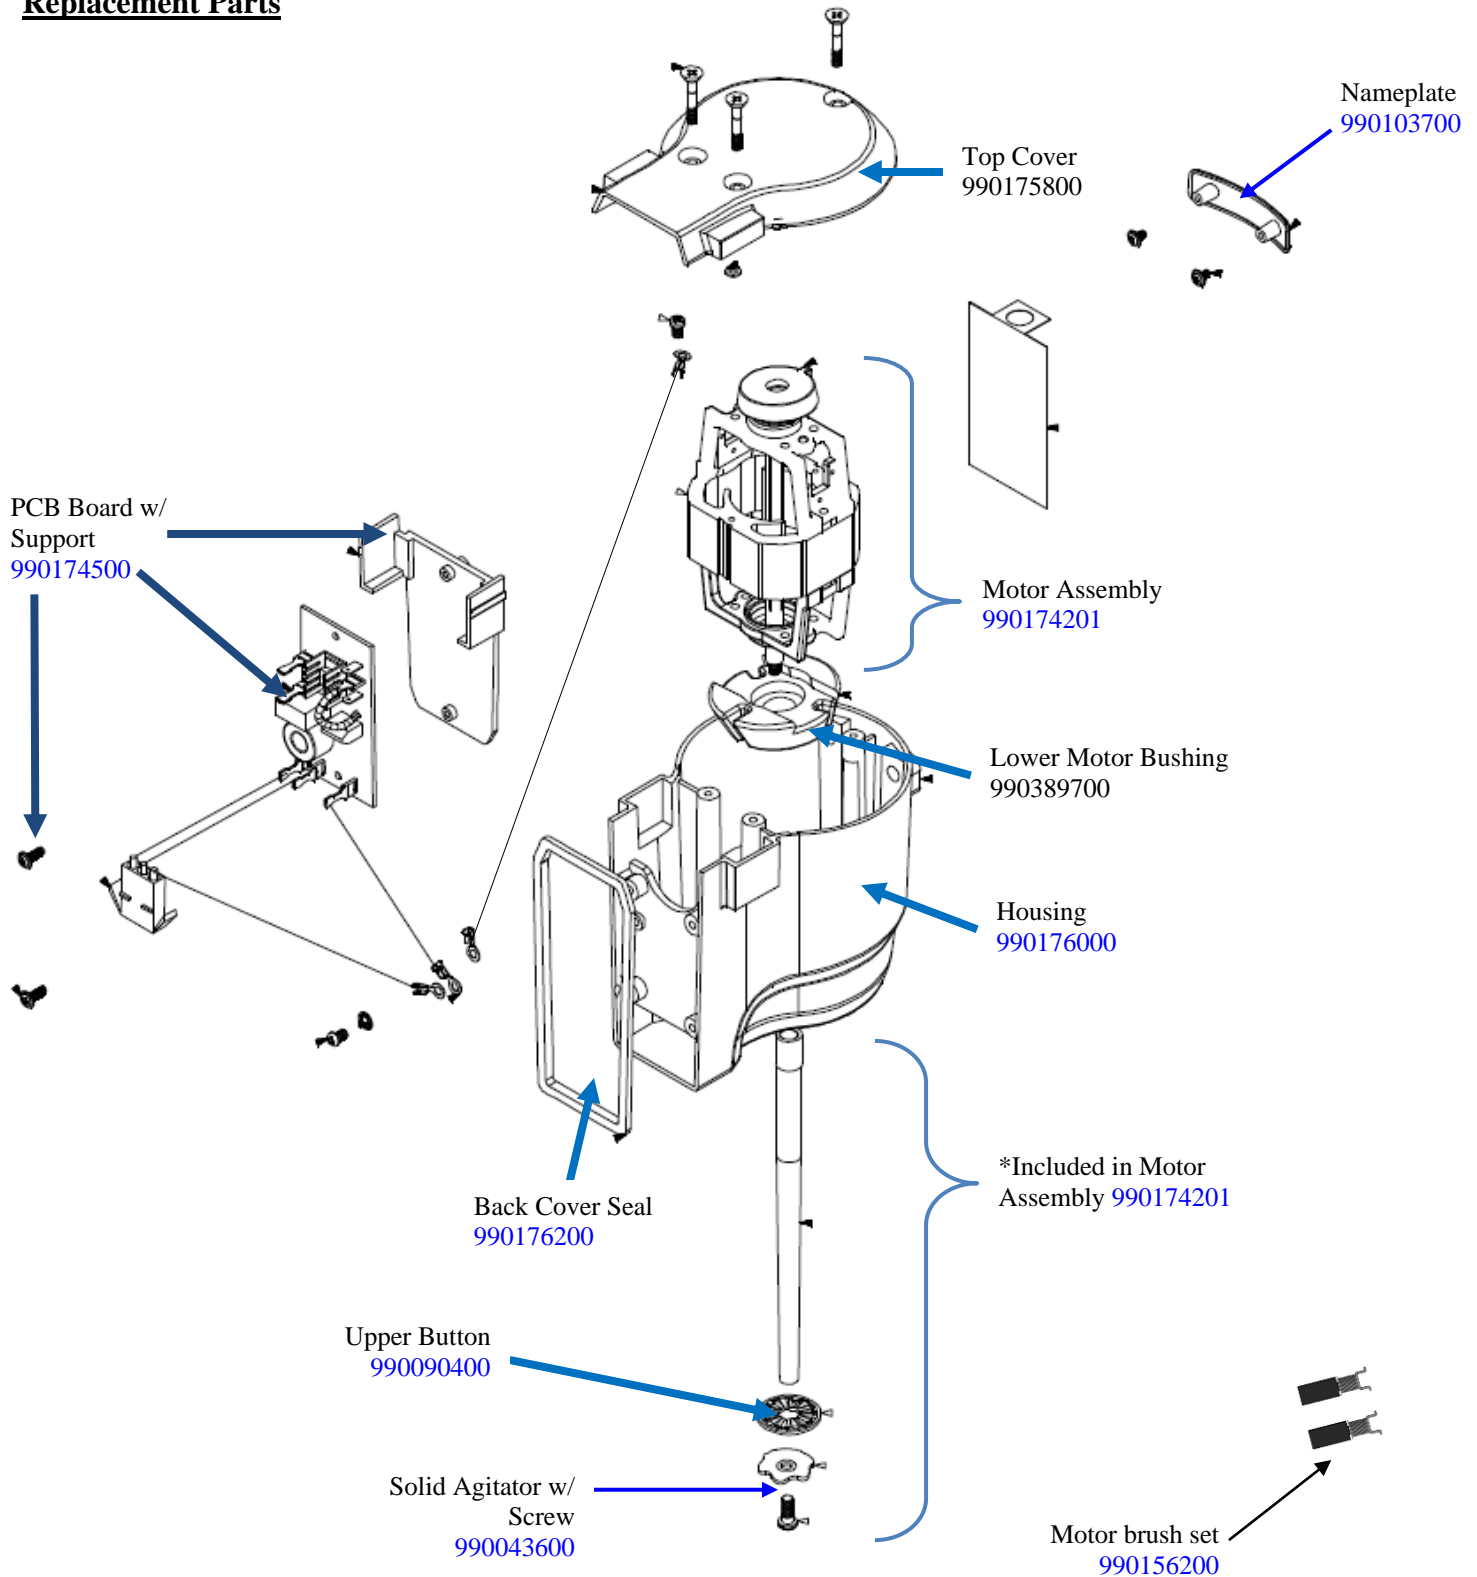

Parts and Accessories Diagram

HMD300M-208TH

PROPRIETARY RIGHTS NOTICE This document and all information contained within it is the property of Hamilton Beach Brands, Inc. (HBB). It is confidential and proprietary and has been provided to you for a limited purpose. It must be returned or destroyed upon request. Disclosure, reproduction or use of this document and any information contained within it, in full or in part, for any purpose is forbidden without the prior written consent of HBB. No photographs may be taken of any article fabricated or assembled from this document without the prior written consent of HBB.

Replacement Parts

 Hamilton Beach 4421 Waterfront Drive Glen Allen, VA 23060	Revision Description:	Add Lower Motor Bushing (990389700) call-out.				
	Request Number:	DOC12240	Revision Date:	10/22/2021	Approved by:	DOC12240
	Issue Code(s):		Page:	1 of 2	Document #:	540084800
					Rev:	D