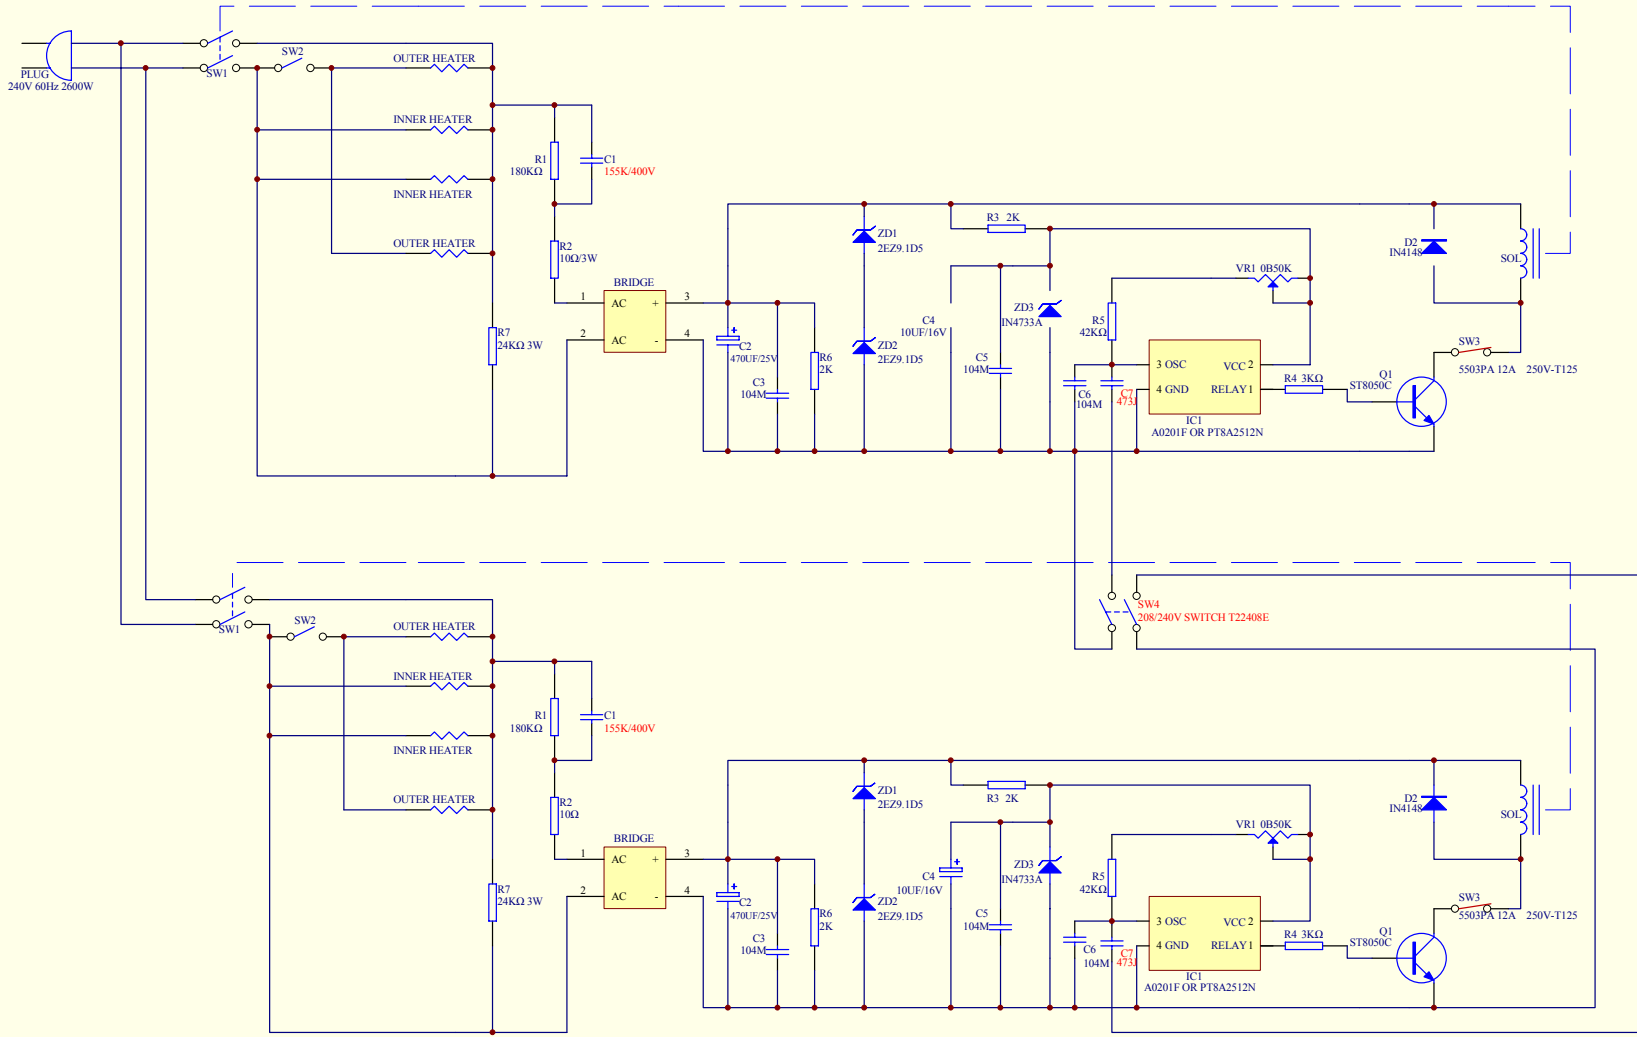

# Wiring Diagram HTS455

 4421 Waterfront Drive Glen Allen, VA 23060	Revision Description:		Production Release						
	Request Number:		HQE-6600	Revision Date:		7/31/08	Approved by:		
	Issue Code(s):		SP	Page:	1 of 1	Document #:	<b>550000200</b>	Rev:	<b>A</b>