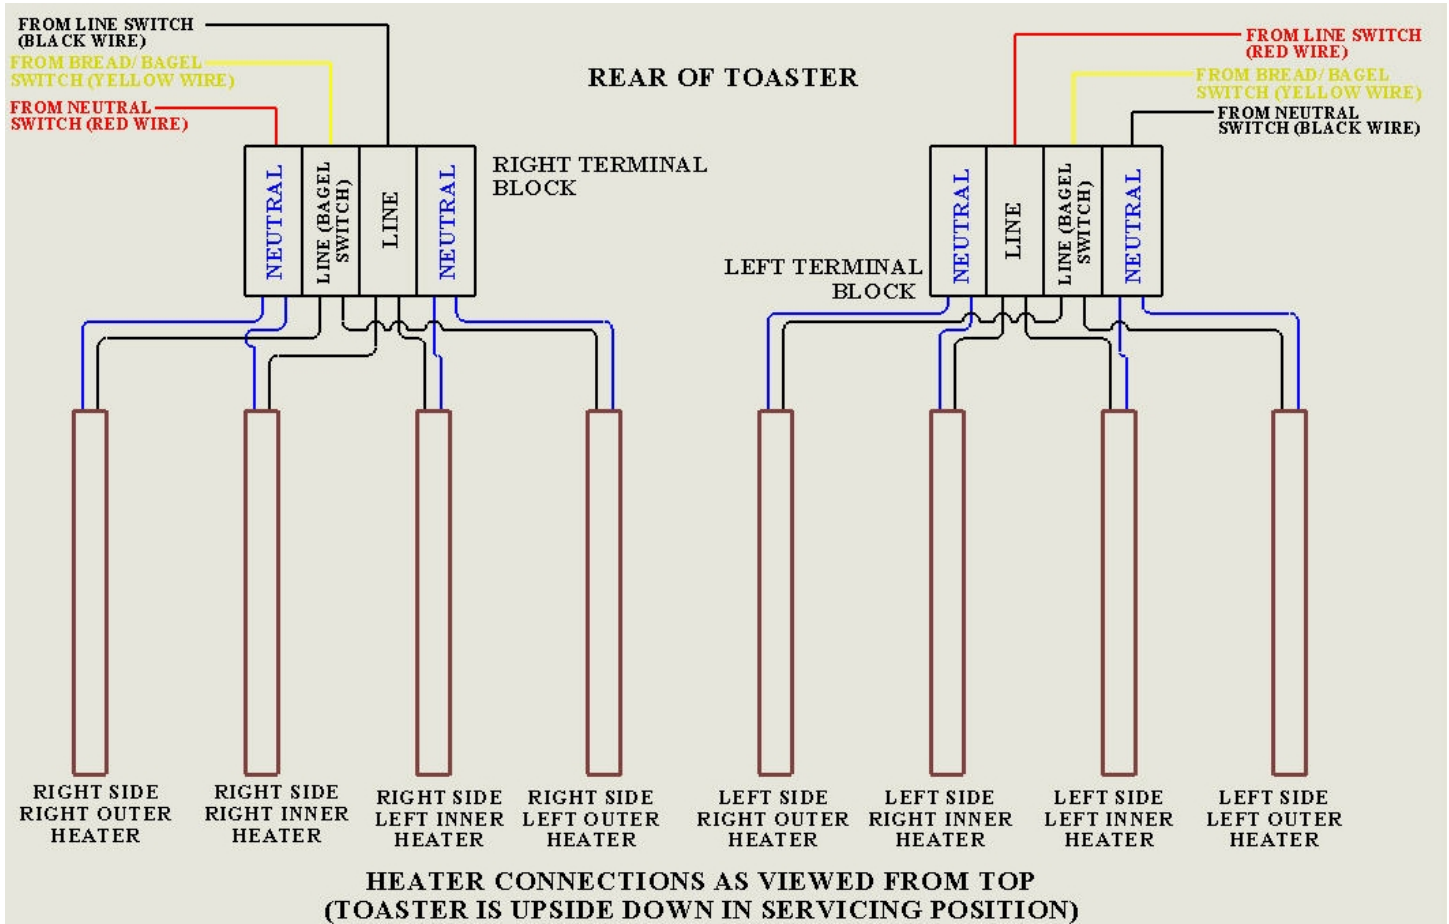

# Wiring Diagram HTS455

## Technical Drawing Toaster Heater Element Wiring

**PROPRIETARY RIGHTS NOTICE** This document and all information contained within it is the property of Hamilton Beach Brands, Inc. (HBB). It is confidential and proprietary and has been provided to you for a limited purpose. It must be returned or destroyed upon request. Disclosure, reproduction or use of this document and any information contained within it, in full or in part, for any purpose is forbidden without the prior written consent of HBB. No photographs may be taken of any article fabricated or assembled from this document without the prior written consent of HBB.