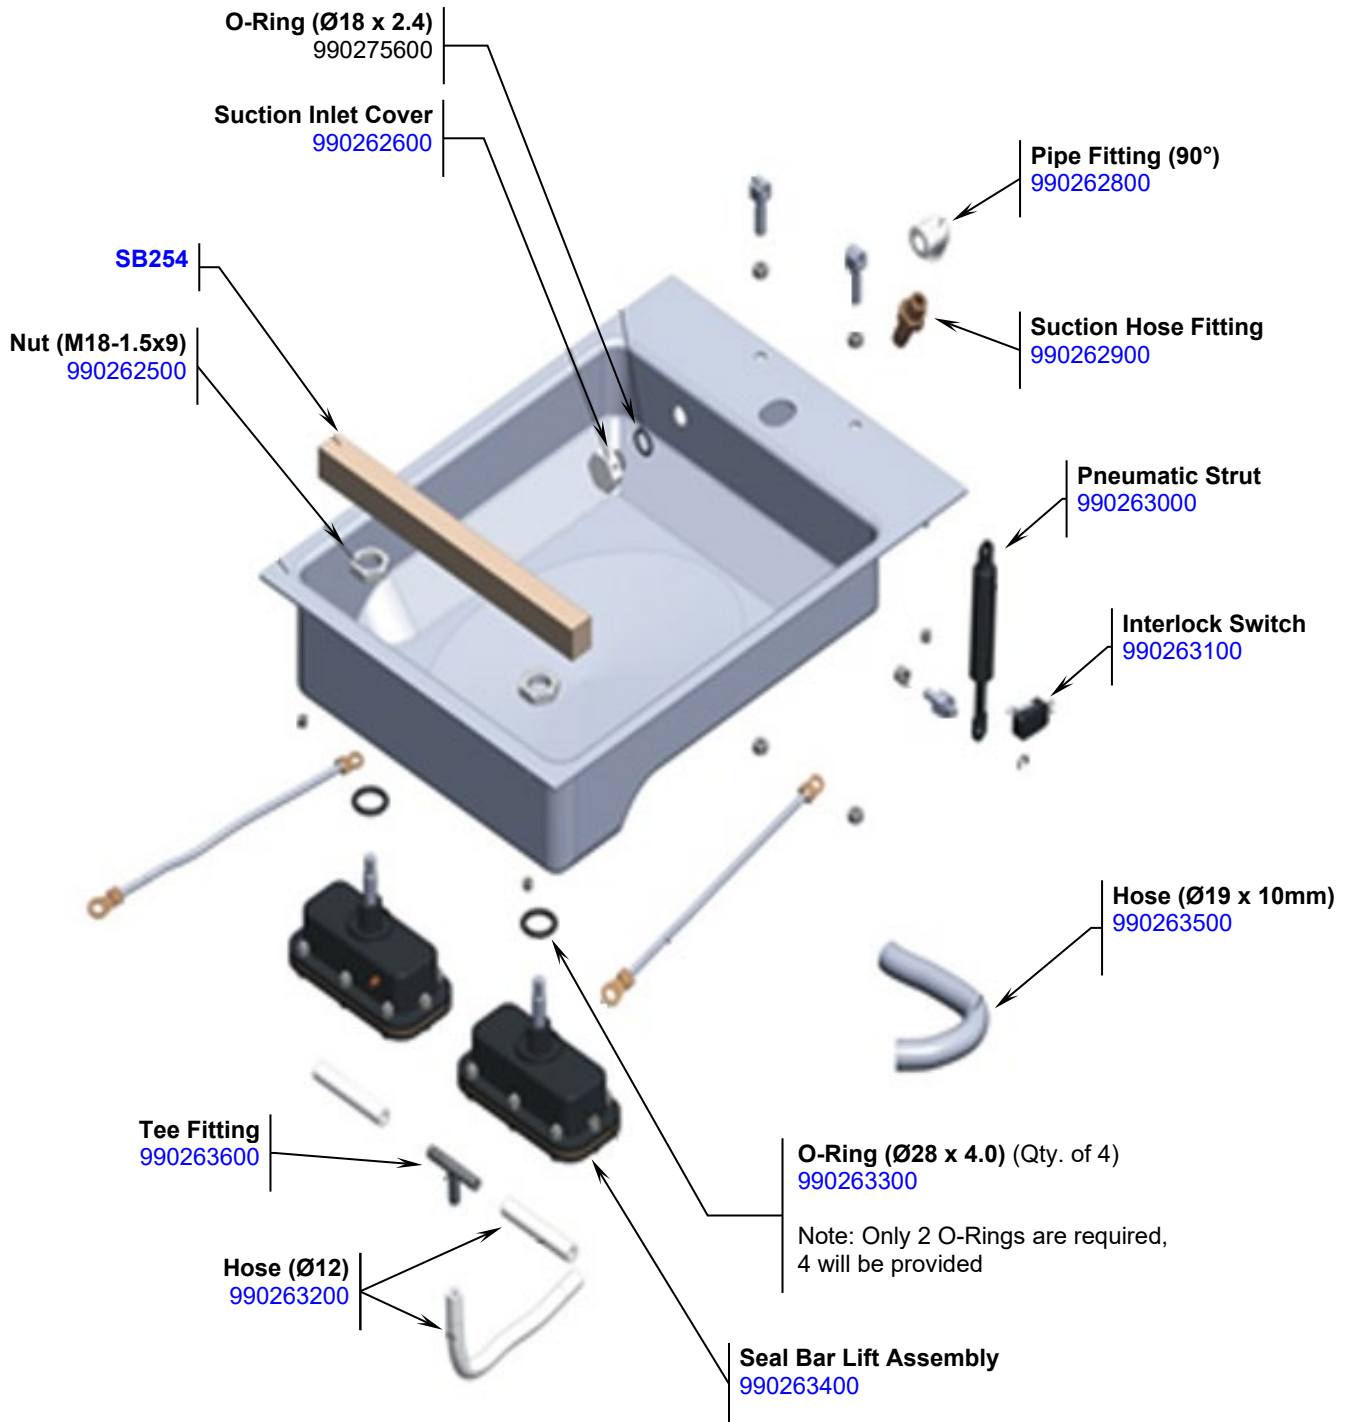

Parts and Accessories Diagram

HVC254-CE

PROPRIETARY RIGHTS NOTICE: This document and all information contained within it is the property of Hamilton Beach Brands, Inc. (HBB). It is confidential and proprietary and has been provided to you for a limited purpose. It must be returned or destroyed upon request. Disclosure, reproduction or use of this document and any information contained within it, in full or in part, for any purpose is forbidden without the prior written consent of HBB. No photographs may be taken of any article fabricated or assembled from this document without the prior written consent of HBB.

Hamilton Beach 4421 Waterfront Drive Glen Allen, VA 23060	Revision Description: Add -CCC, -UK Cordsets					
	Request Number: DOC14747	Revision Date: 4/30/2025	Approved by: DOC14747			
	Issue Code(s):	Page: 2 of 4	Document #: 540098500	Rev: F