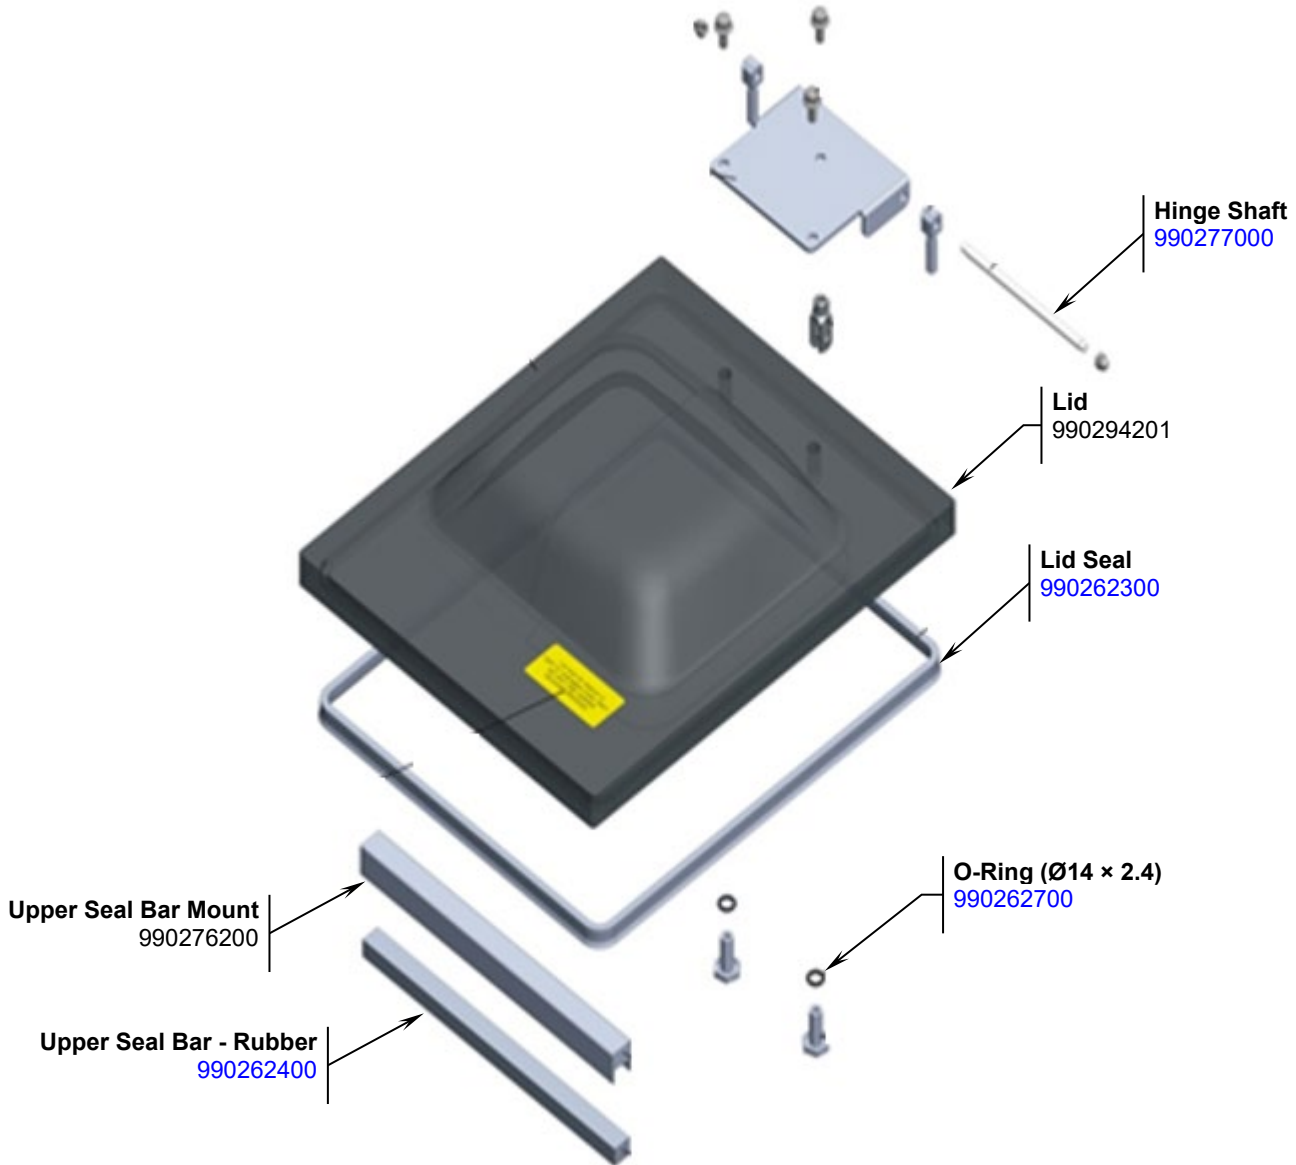

Parts and Accessories Diagram

HVC254-CE

PROPRIETARY RIGHTS NOTICE: This document and all information contained within it is the property of Hamilton Beach Brands, Inc. (HBB). It is confidential and proprietary and has been provided to you for a limited purpose. It must be returned or destroyed upon request. Disclosure, reproduction or use of this document and any information contained within it, in full or in part, for any purpose is forbidden without the prior written consent of HBB. No photographs may be taken of any article fabricated or assembled from this document without the prior written consent of HBB.

 <p>Hamilton Beach 4421 Waterfront Drive Glen Allen, VA 23060</p>	Revision Description:	Add -CCC, -UK Cordsets				
	Request Number:	DOC14747	Revision Date:	4/30/2025	Approved by:	DOC14747
	Issue Code(s):		Page:	1 of 4	Document #:	540098500
					Rev:	F