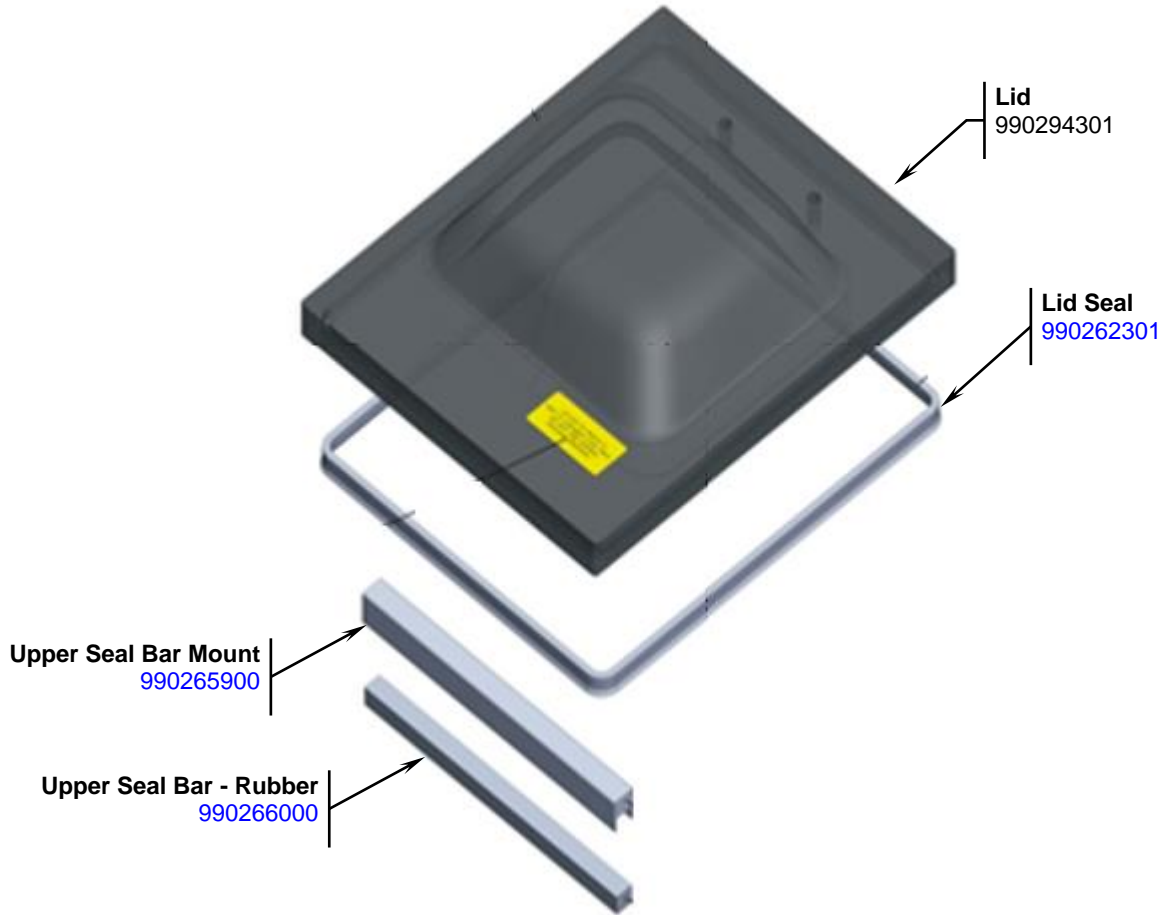

## Parts and Accessories Diagram XV04 – 230V – SERIES B

**PROPRIETARY RIGHTS NOTICE** This document and all information contained within it is the property of Hamilton Beach Brands, Inc. (HBB). It is confidential and proprietary and has been provided to you for a limited purpose. It must be returned or destroyed upon request. Disclosure, reproduction or use of this document and any information contained within it, in full or in part, for any purpose is forbidden without the prior written consent of HBB. No photographs may be taken of any article fabricated or assembled from this document without the prior written consent of HBB.

 Hamilton Beach 4421 Waterfront Drive Glen Allen, VA 23060	Revision Description:	Corrected quantity of power relay from 2 to 3						
	Request Number:	DOC12461	Revision Date:	17 Feb 2022	Approved by:	DOC12461		
	Issue Code(s):		Page:	1 of 4	Document #:	540098800	Rev:	<b>D</b>