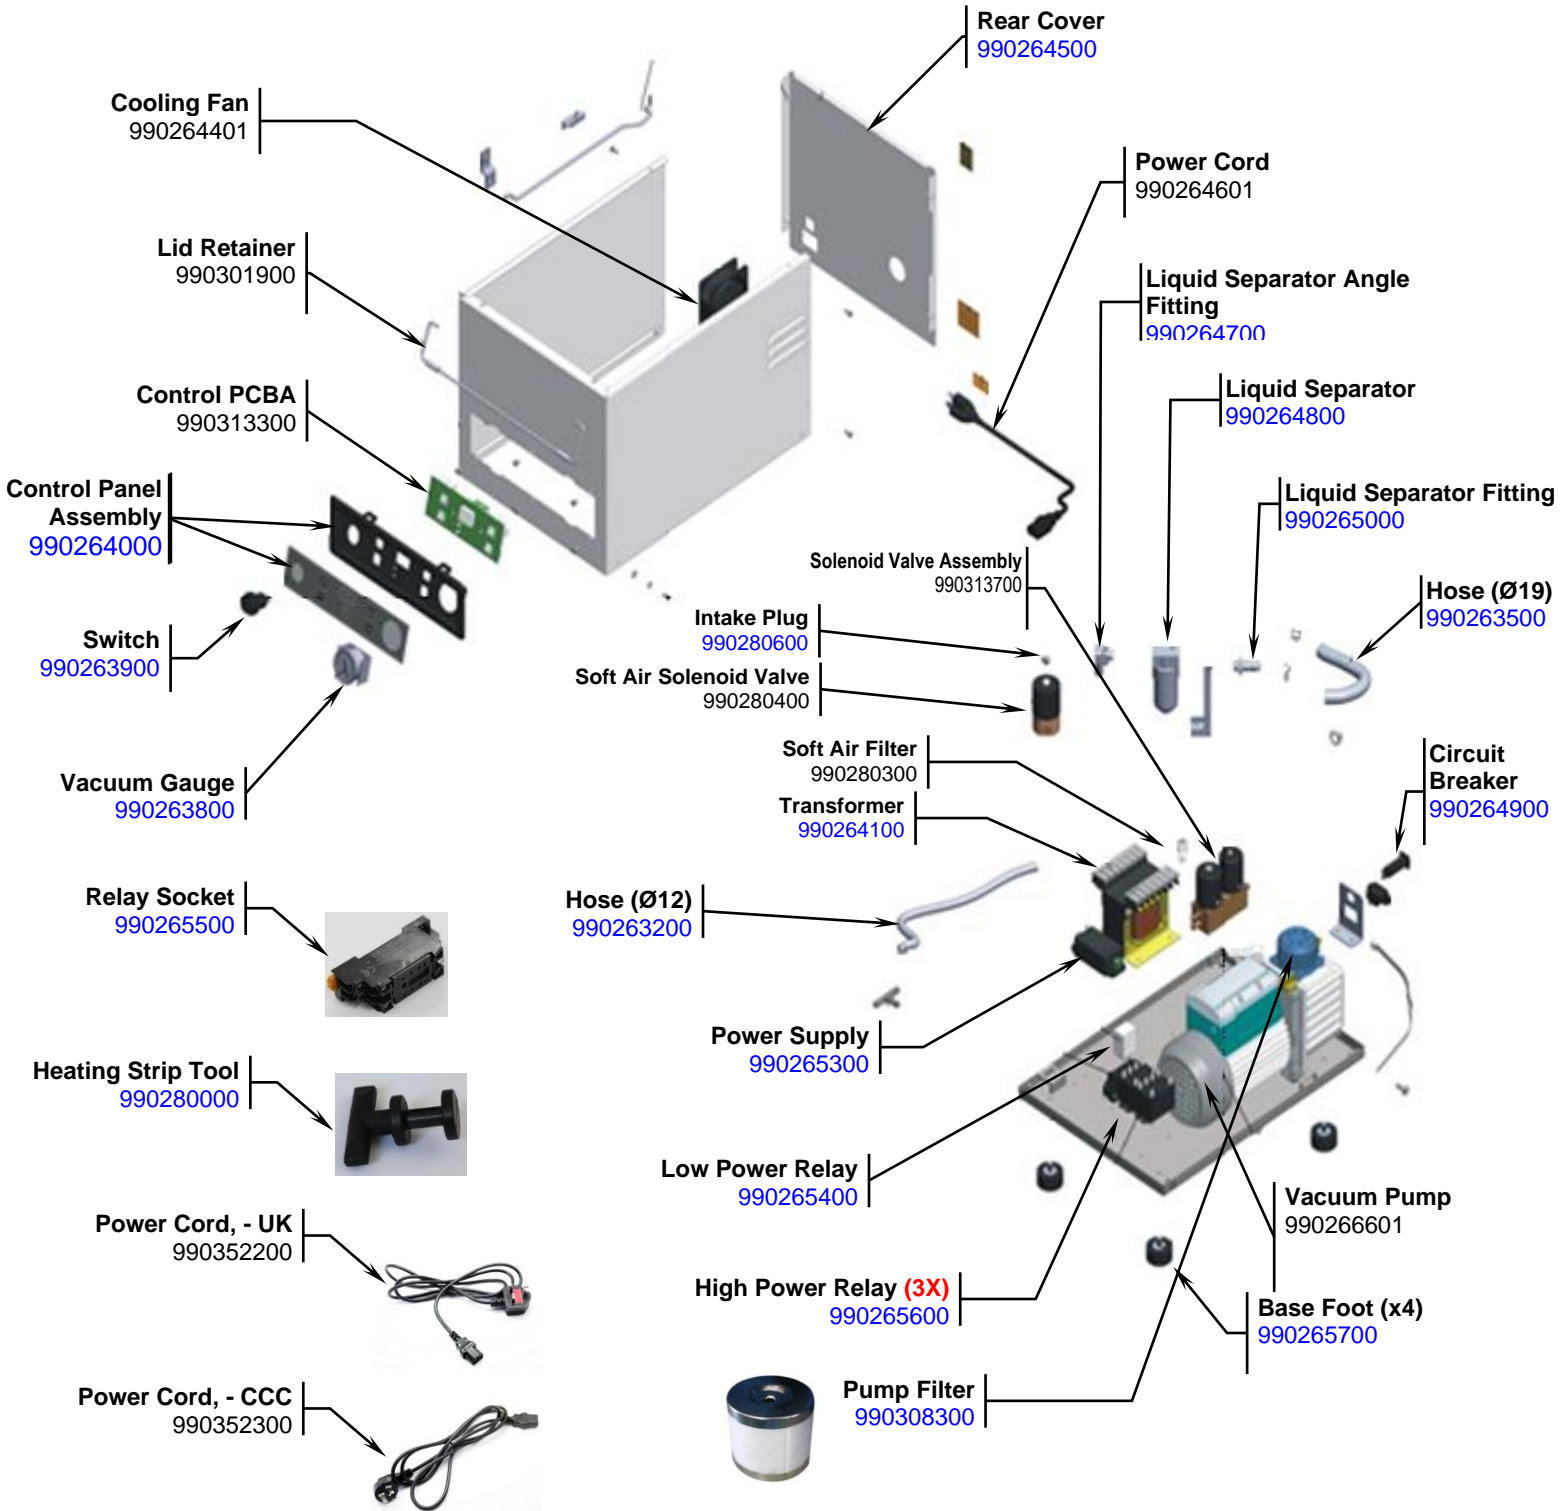

Parts and Accessories Diagram XV04 – 230V – SERIES B

PROPRIETARY RIGHTS NOTICE This document and all information contained within it is the property of Hamilton Beach Brands, Inc. (HBB). It is confidential and proprietary and has been provided to you for a limited purpose. It must be returned or destroyed upon request. Disclosure, reproduction or use of this document and any information contained within it, in full or in part, for any purpose is forbidden without the prior written consent of HBB. No photographs may be taken of any article fabricated or assembled from this document without the prior written consent of HBB.

Hamilton Beach 4421 Waterfront Drive Glen Allen, VA 23060	Revision Description:	Corrected quantity of power relay from 2 to 3				
	Request Number:	DOC12461	Revision Date:	17 Feb 2022	Approved by:	DOC12461
	Issue Code(s):		Page:	4 of 4	Document #:	540098800
					Rev:	D