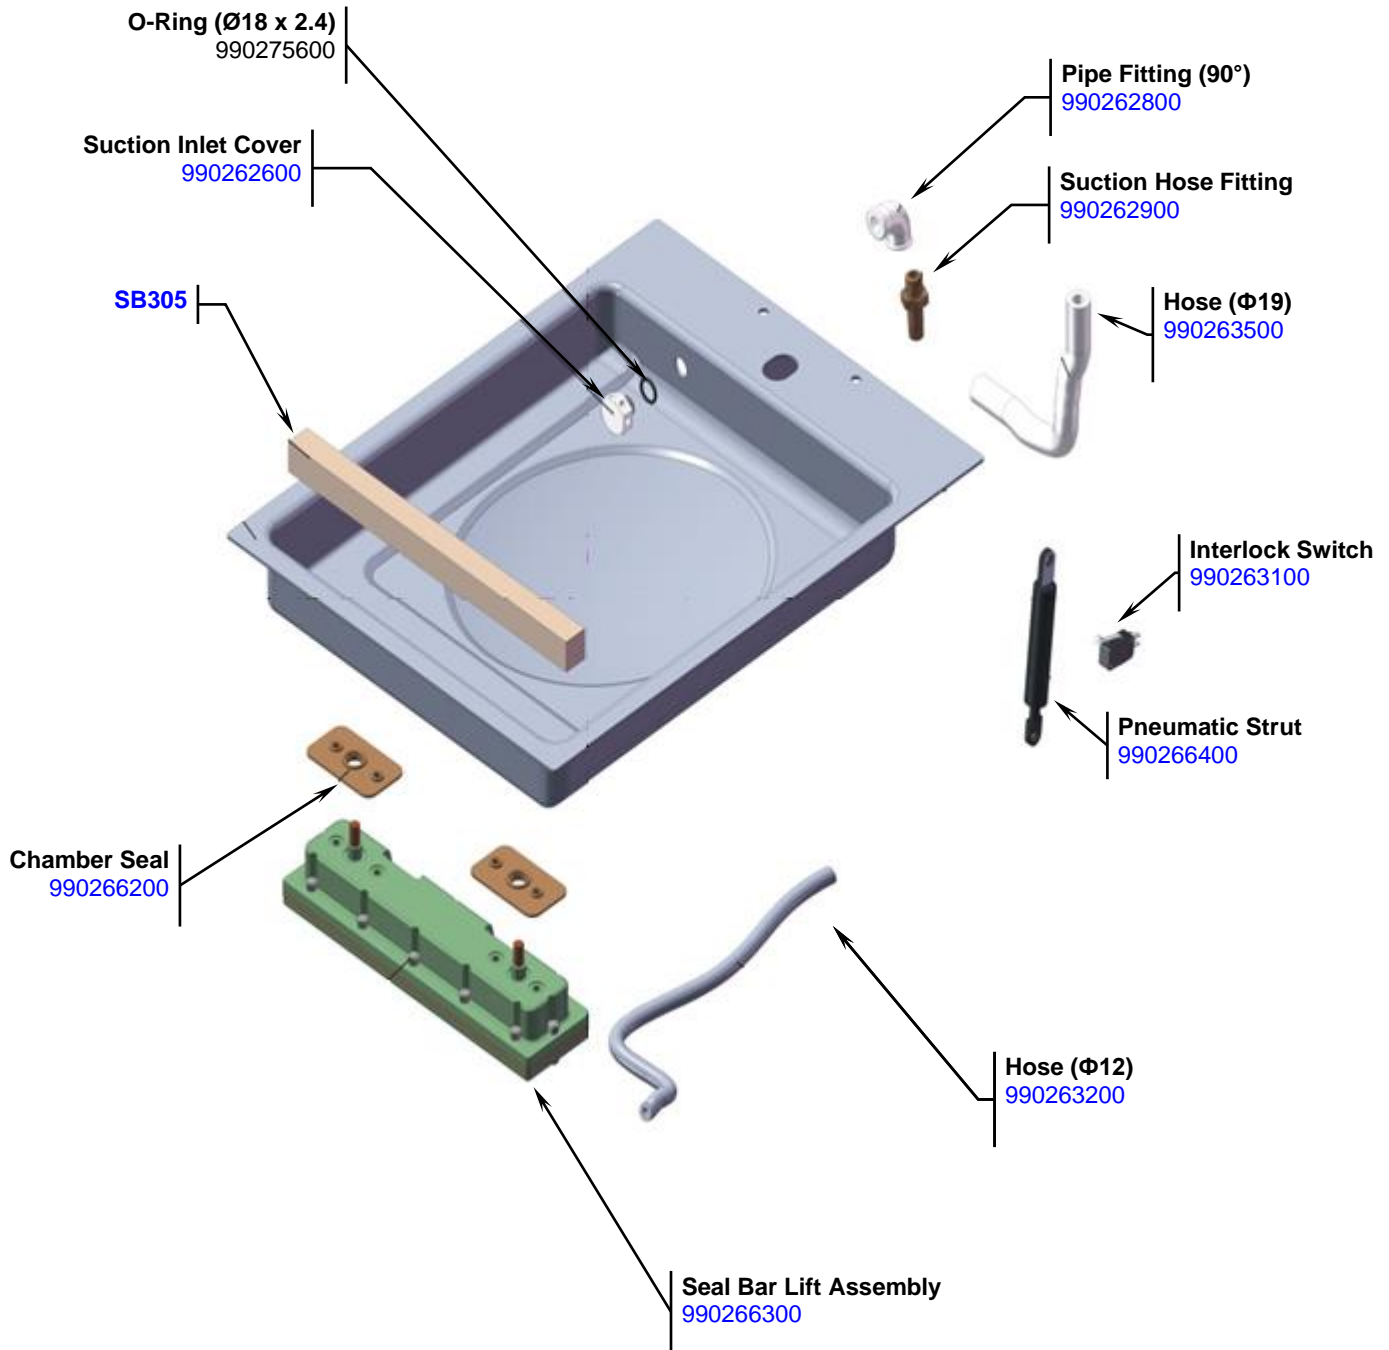

Parts and Accessories Diagram XV04 – 230V – SERIES B

PROPRIETARY RIGHTS NOTICE This document and all information contained within it is the property of Hamilton Beach Brands, Inc. (HBB). It is confidential and proprietary and has been provided to you for a limited purpose. It must be returned or destroyed upon request. Disclosure, reproduction or use of this document and any information contained within it, in full or in part, for any purpose is forbidden without the prior written consent of HBB. No photographs may be taken of any article fabricated or assembled from this document without the prior written consent of HBB.

  Hamilton Beach 4421 Waterfront Drive Glen Allen, VA 23060	Revision Description:		Corrected quantity of power relay from 2 to 3			
	Request Number:	DOC12461	Revision Date:	17 Feb 2022	Approved by:	DOC12461
	Issue Code(s):		Page:	2 of 4	Document #:	540098800
					Rev:	D