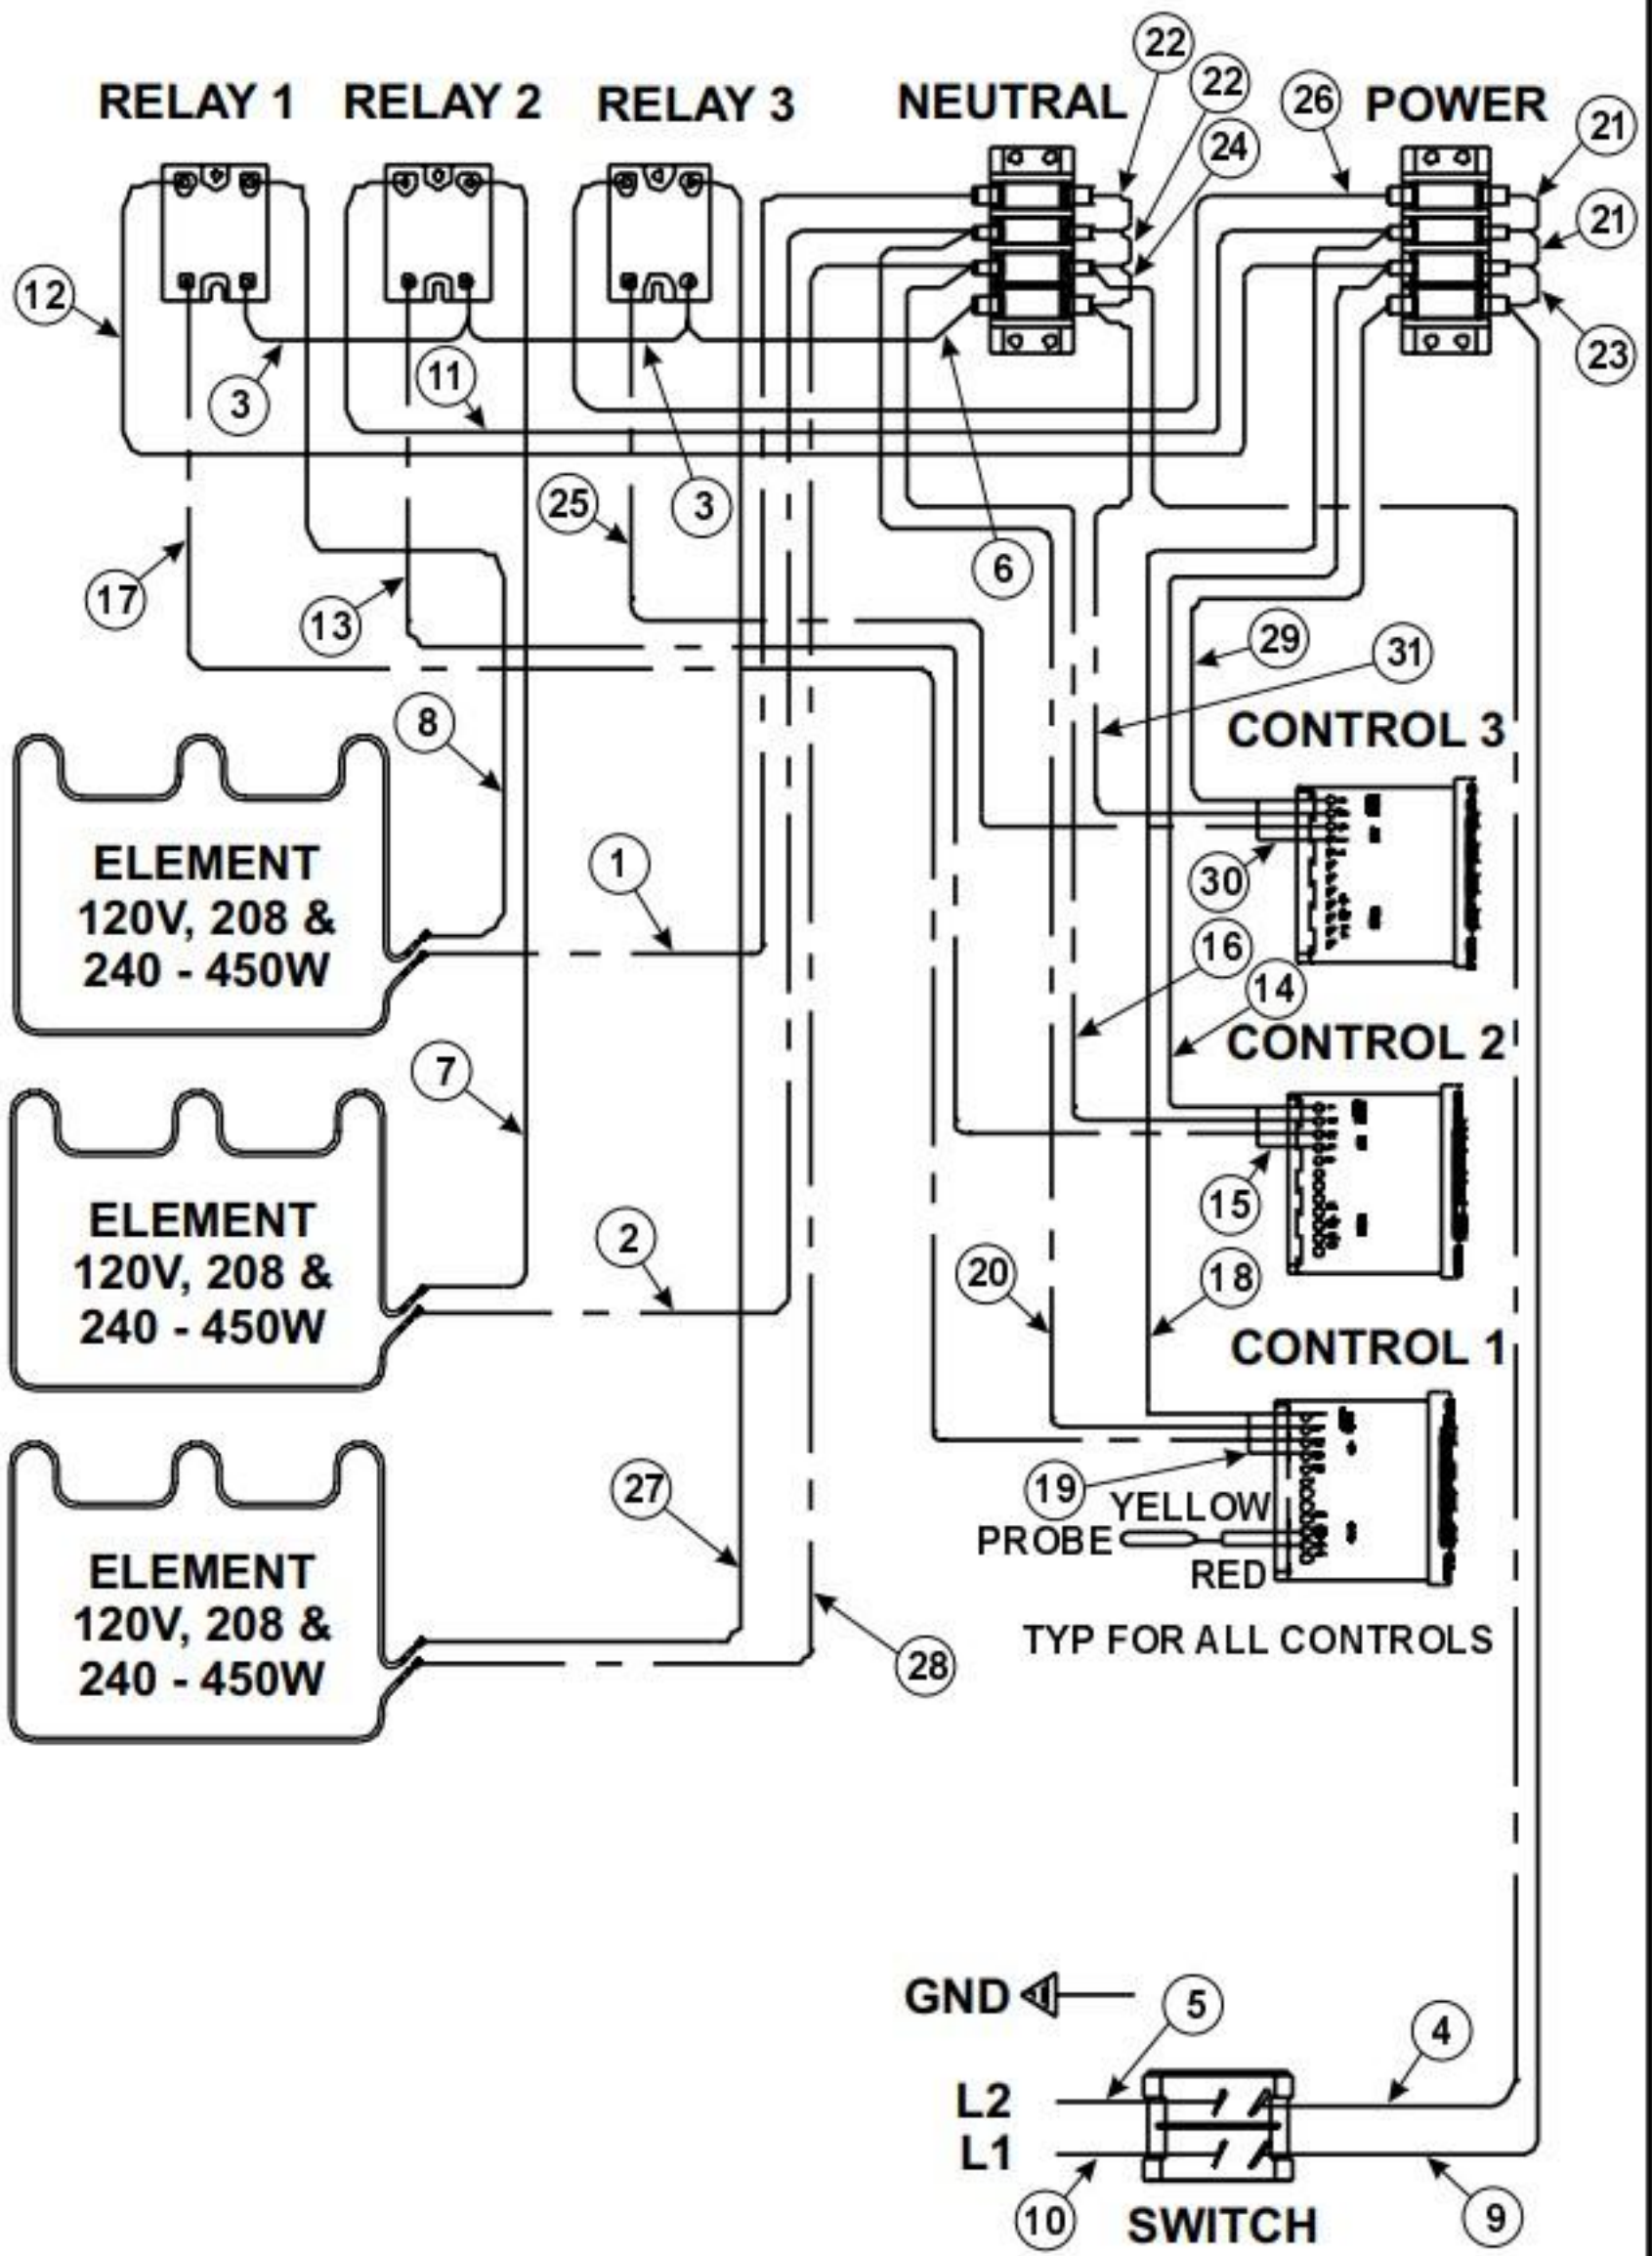

RELAY 1 RELAY 2

NEUTRAL

POWER

CONTROL 2

CONTROL 1

PROBE YELLOW RED

TYP FOR ALL CONTROLS

RELAY 1 RELAY 2 RELAY 3 RELAY 4

NEUTRAL POWER