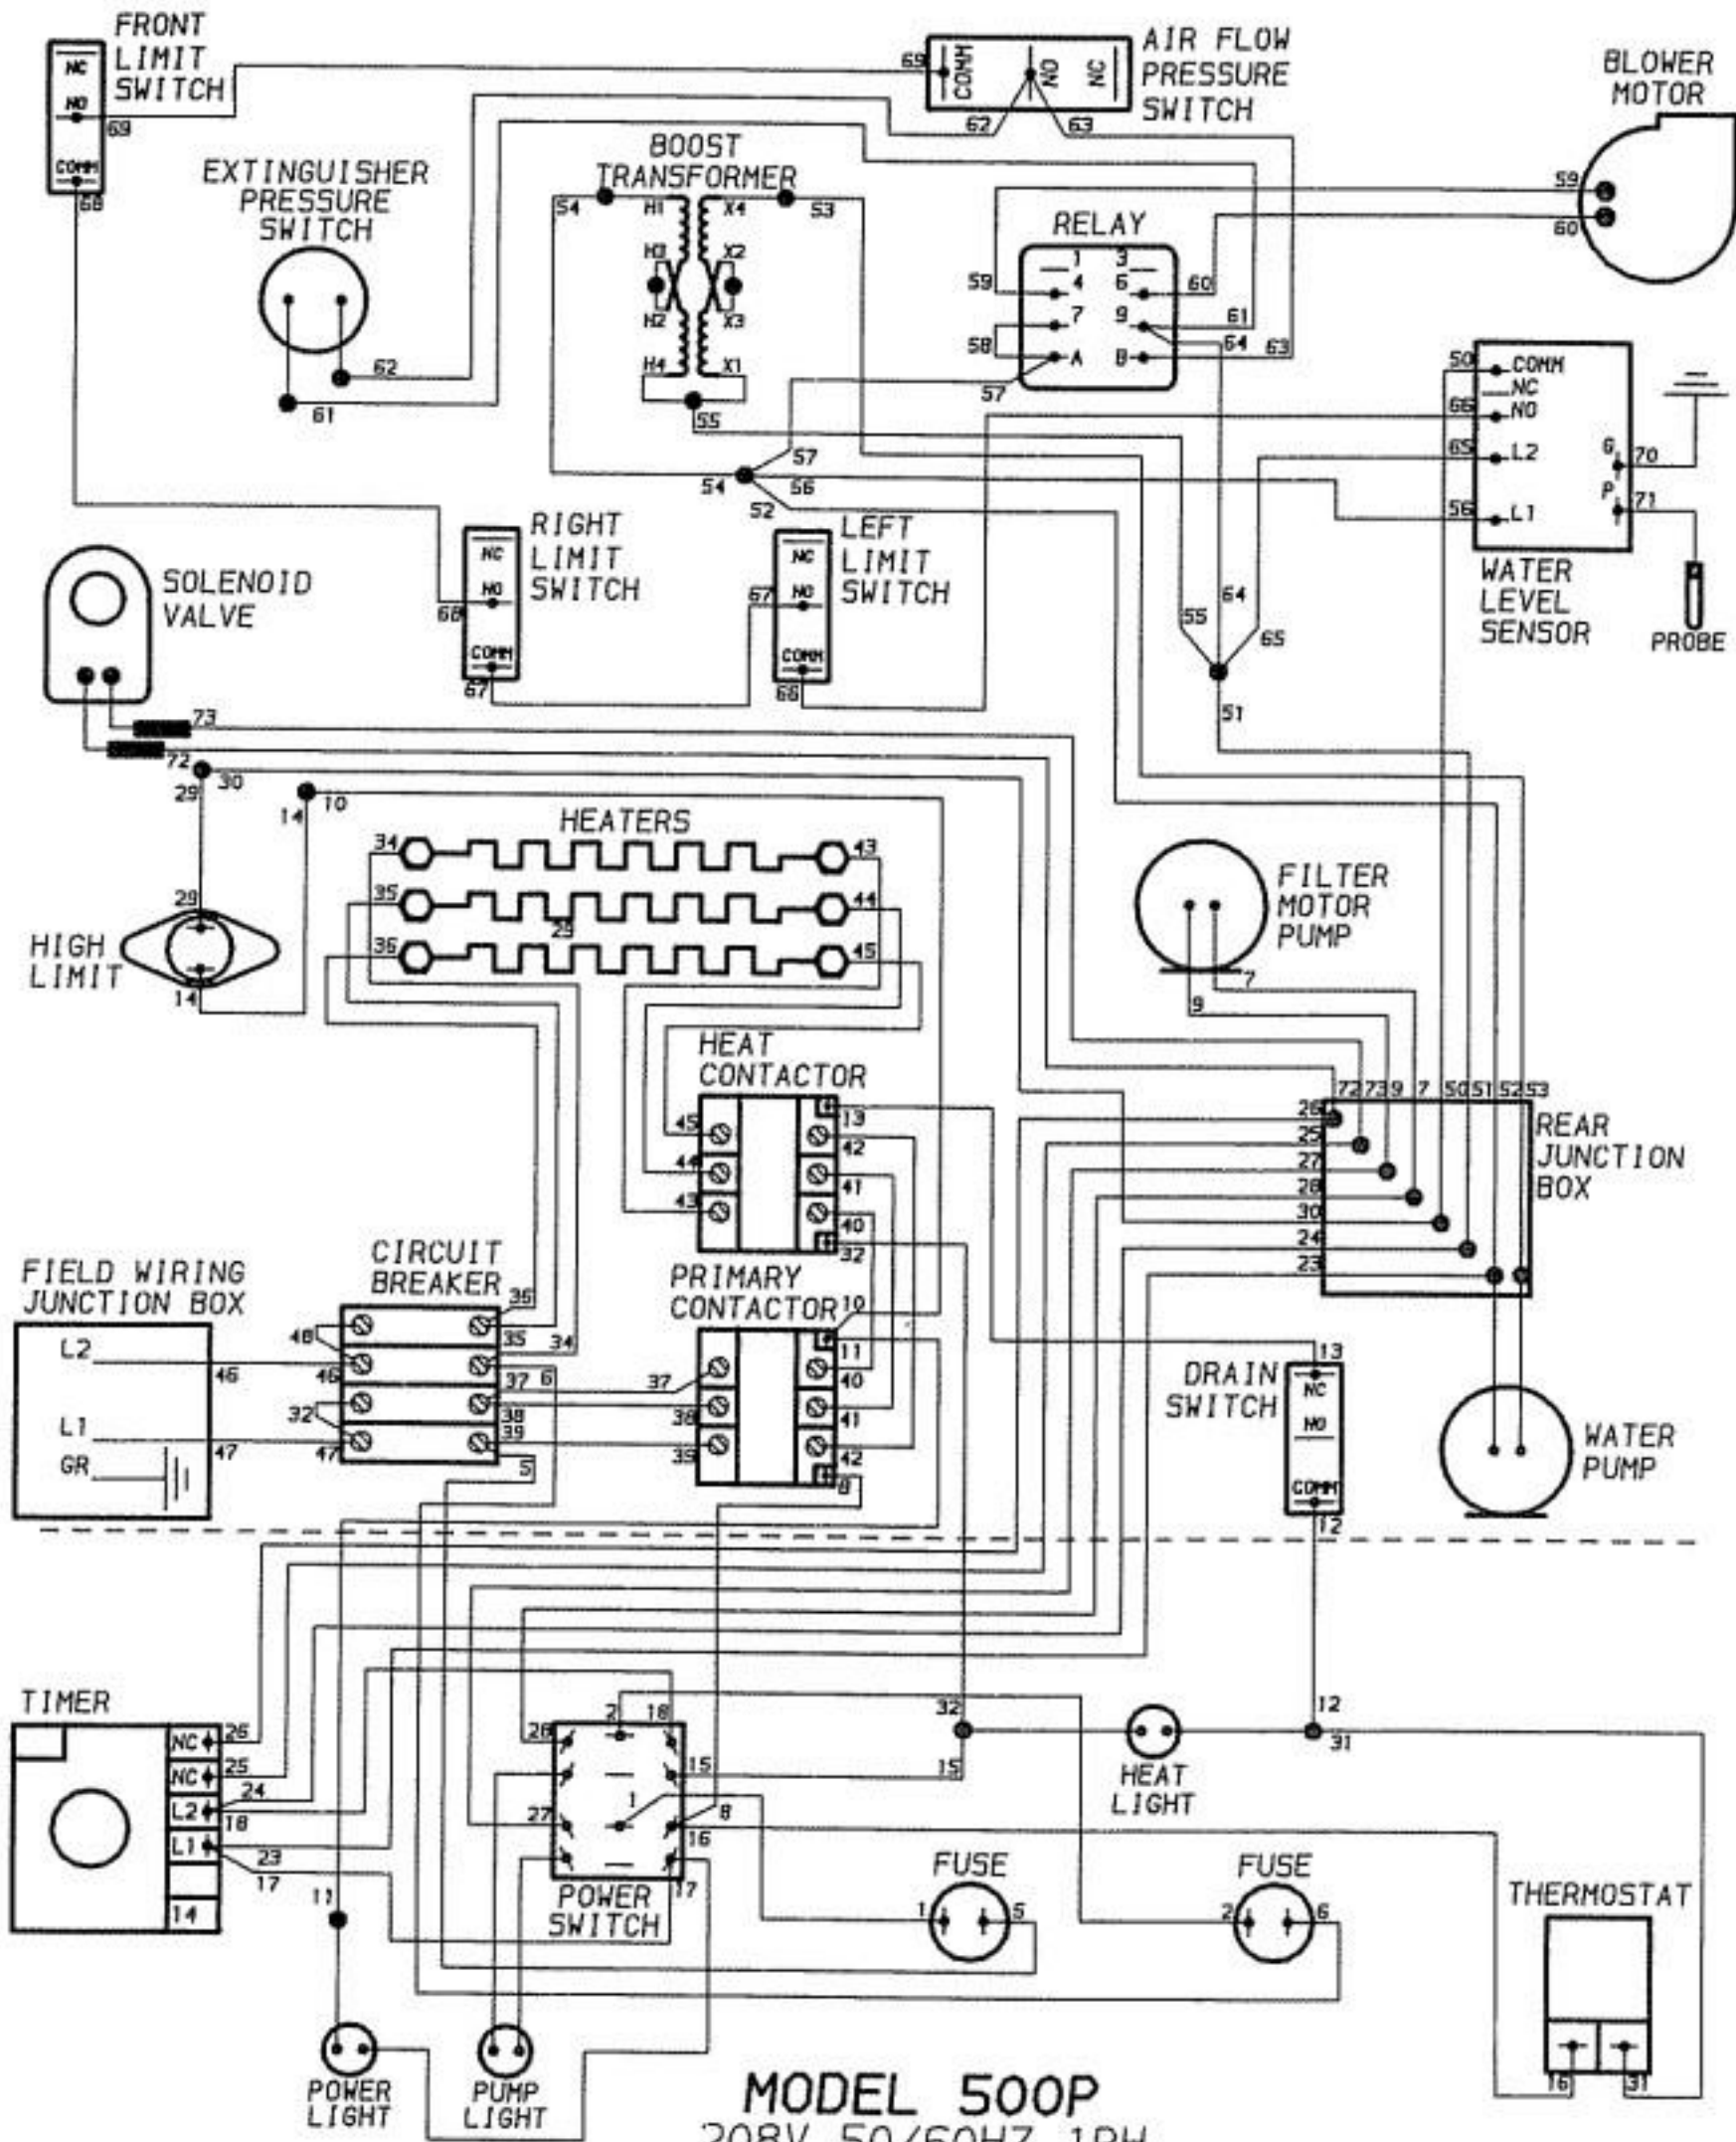

MODEL 500CP
 220/240V 50/60HZ 3PH
 HENNY PENNY CORP.
 EATON, OHIO 45320

30848

MODEL 500P
 220/240V 50/60HZ 3PH
 HENNY PENNY CORP.
 EATON, OHIO 45320

30837

MODEL 500P
 208V 50/60HZ 1PH
 HENNY PENNY CORP.
 EATON, OHIO 45320

30836

MODEL 500P
 220/240V 50/60HZ 1PH
 HENNY PENNY CORP.
 EATON, OHIO 45320

30799

MODEL 500P
 208V 50/60HZ 3PH
 HENNY PENNY CORP.
 EATON, OHIO 45320

30762