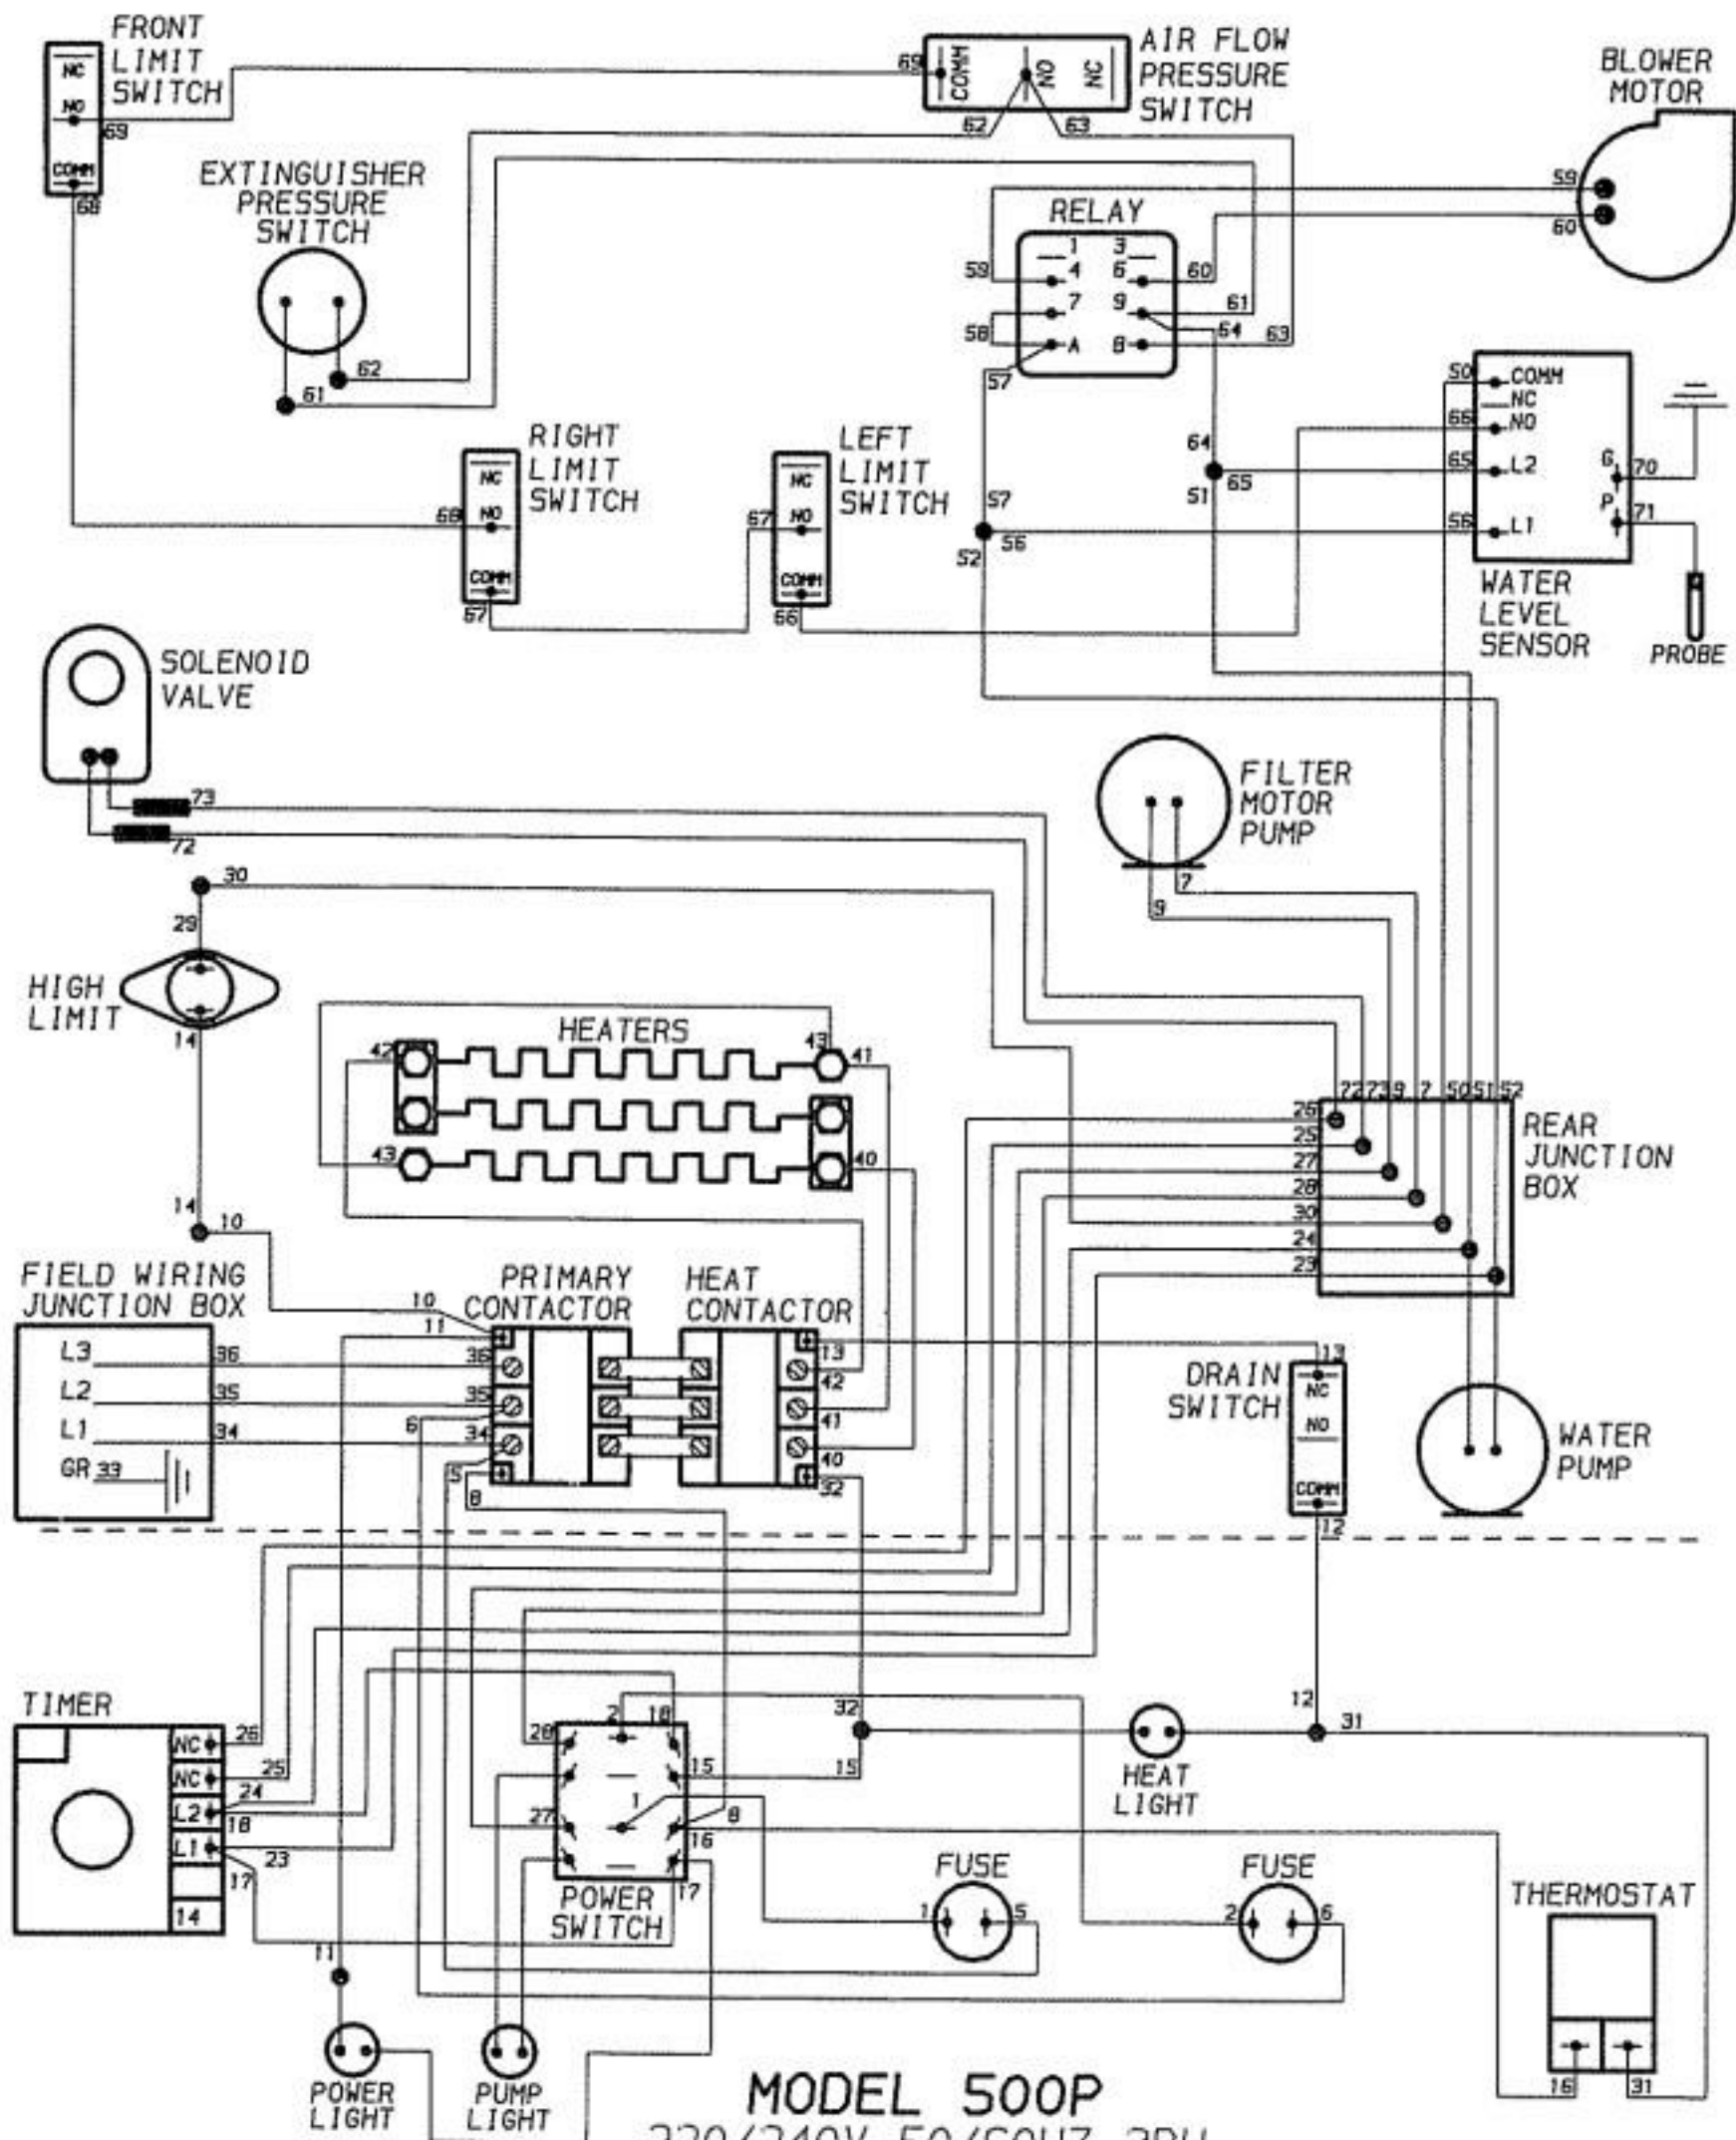

MODEL 500CP
 220/240V 50/60HZ 3PH
 HENNY PENNY CORP.
 EATON, OHIO 45320

30848

MODEL 500P
 220/240V 50/60HZ 3PH
 HENNY PENNY CORP.
 EATON, OHIO 45320

30837

MODEL 500P
 208V 50/60HZ 1PH
 HENNY PENNY CORP.
 EATON, OHIO 45320

30836

MODEL 500P
 220/240V 50/60HZ 1PH
 HENNY PENNY CORP.
 EATON, OHIO 45320

30799

MODEL 500P
 208V 50/60HZ 3PH
 HENNY PENNY CORP.
 EATON, OHIO 45320

30762