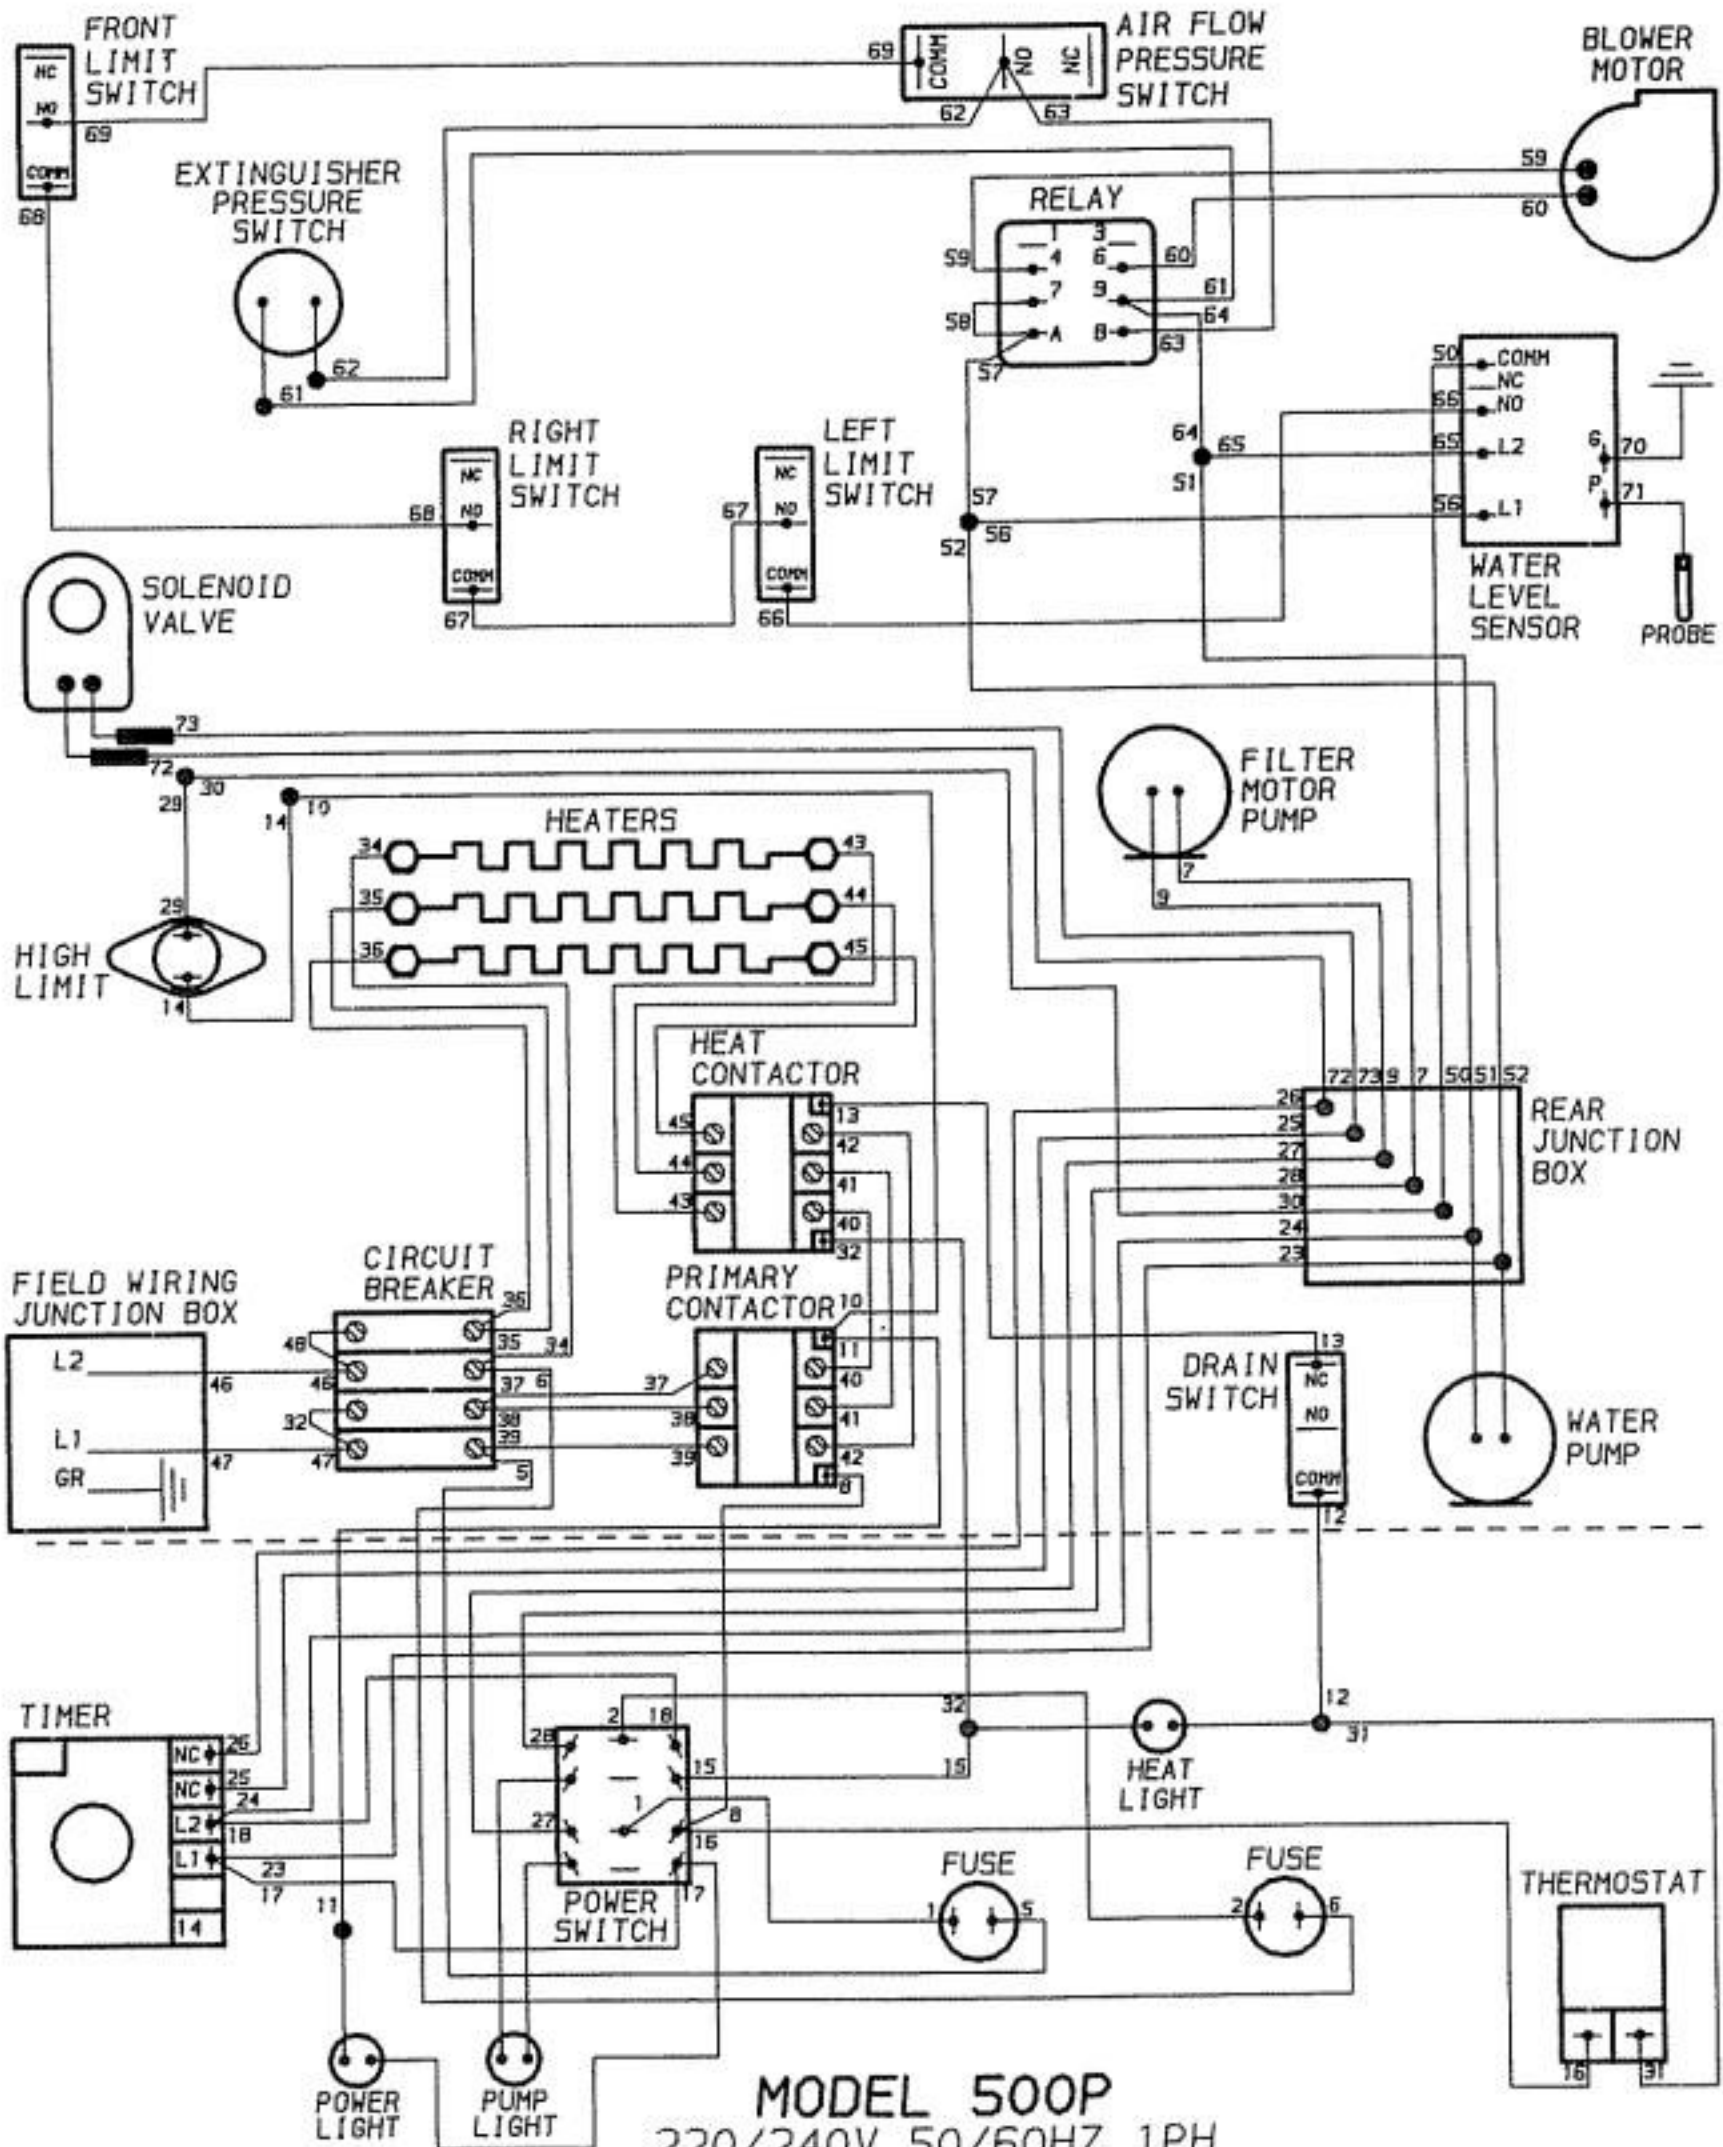

MODEL 500CP
 220/240V 50/60HZ 3PH
 HENNY PENNY CORP.
 EATON, OHIO 45320

30848

MODEL 500P
 220/240V 50/60HZ 3PH
 HENNY PENNY CORP.
 EATON, OHIO 45320

30837

MODEL 500P
 208V 50/60HZ 1PH
 HENNY PENNY CORP.
 EATON, OHIO 45320

30836

MODEL 500P
 220/240V 50/60HZ 1PH
 HENNY PENNY CORP.
 EATON, OHIO 45320

30799

MODEL 500P
 208V 50/60HZ 3PH
 HENNY PENNY CORP.
 EATON, OHIO 45320

30762