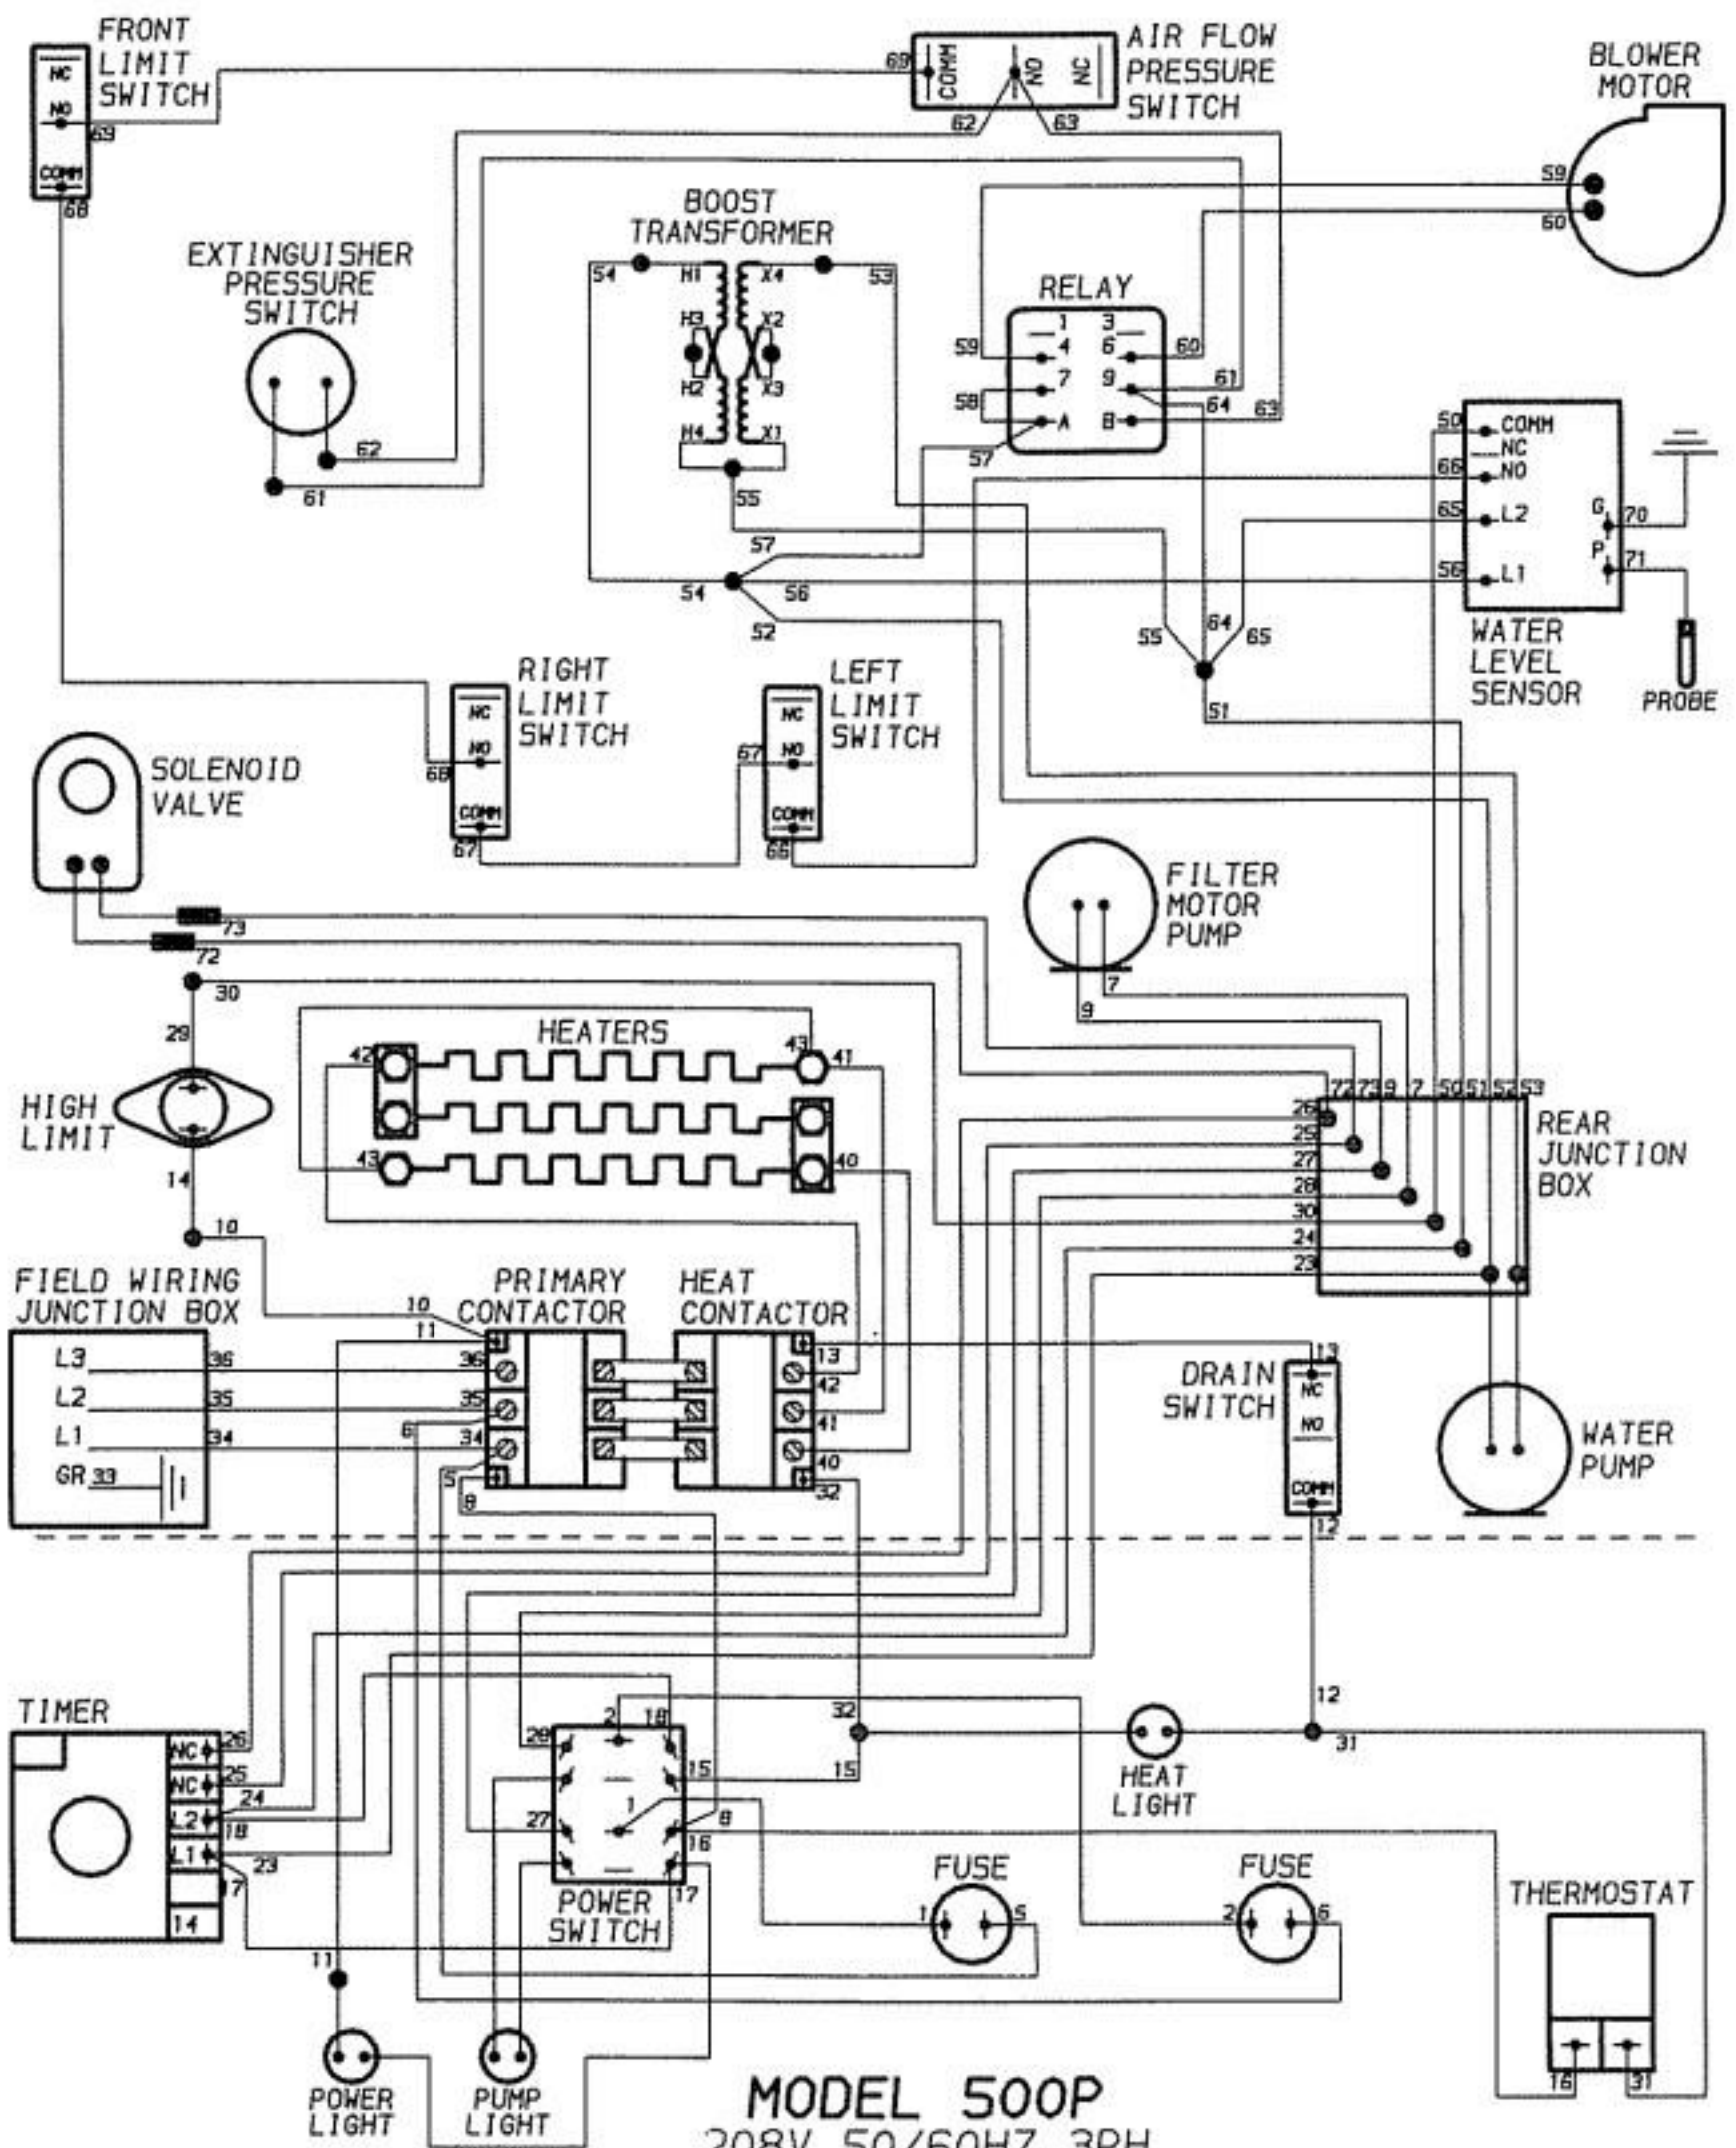

MODEL 500CP
 220/240V 50/60HZ 3PH
 HENNY PENNY CORP.
 EATON, OHIO 45320

30848

MODEL 500P
 220/240V 50/60HZ 3PH
 HENNY PENNY CORP.
 EATON, OHIO 45320

30837

MODEL 500P
 208V 50/60HZ 1PH
 HENNY PENNY CORP.
 EATON, OHIO 45320

30836

MODEL 500P
 220/240V 50/60HZ 1PH
 HENNY PENNY CORP.
 EATON, OHIO 45320

30799

MODEL 500P
 208V 50/60HZ 3PH
 HENNY PENNY CORP.
 EATON, OHIO 45320

30762