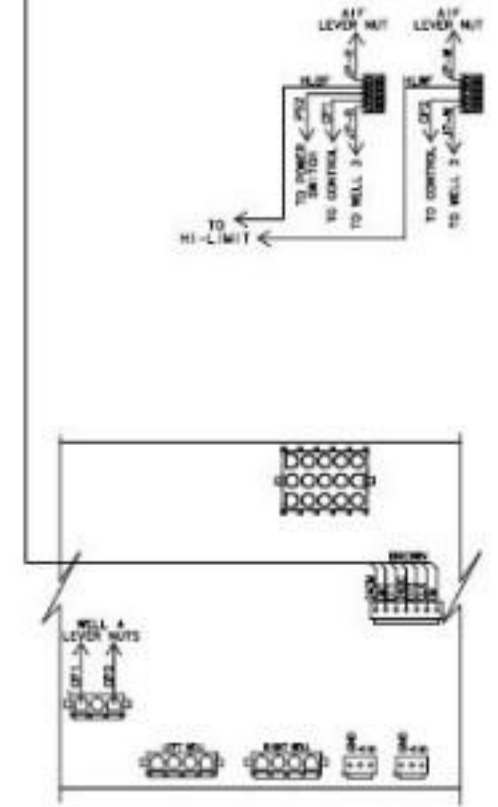

WELL 1

FILTER PUMP 120/240V

WELL 2  
SAME AS WELL 1  
(EXCEPT AS SHOWN)  
USE WIRE NUMBERS 3 & 4

WELL 3  
SAME AS WELL 1  
(EXCEPT AS SHOWN)  
USE WIRE NUMBERS 5 & 6

WELL 4  
SAME AS WELL 1  
(EXCEPT AS SHOWN)  
USE WIRE NUMBERS 7 & 8

MODEL EEGXX2, XX3, XX4  
FF CONFIG  
120/230V 1PH  
HENNY PENNY CORP.  
EATON, OHIO 45320