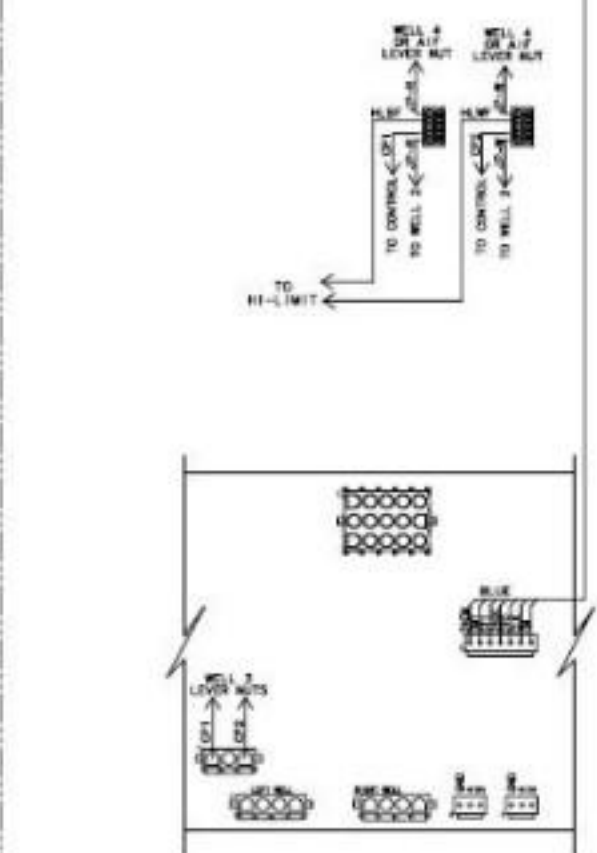

WELL 1

FILTER PUMP 120/240V

WELL 2  
SAME AS WELL 1  
(EXCEPT AS SHOWN)  
USE WIRE NUMBERS 3 & 4

WELL 3  
SAME AS WELL 1  
(EXCEPT AS SHOWN)  
USE WIRE NUMBERS 5 & 6

WELL 4  
SAME AS WELL 1  
(EXCEPT AS SHOWN)  
USE WIRE NUMBERS 7 & 8

MODEL EEGXX2, XX3, XX4  
FF CONFIG  
120/230V 1PH  
HENNY PENNY CORP.  
EATON, OHIO 45320