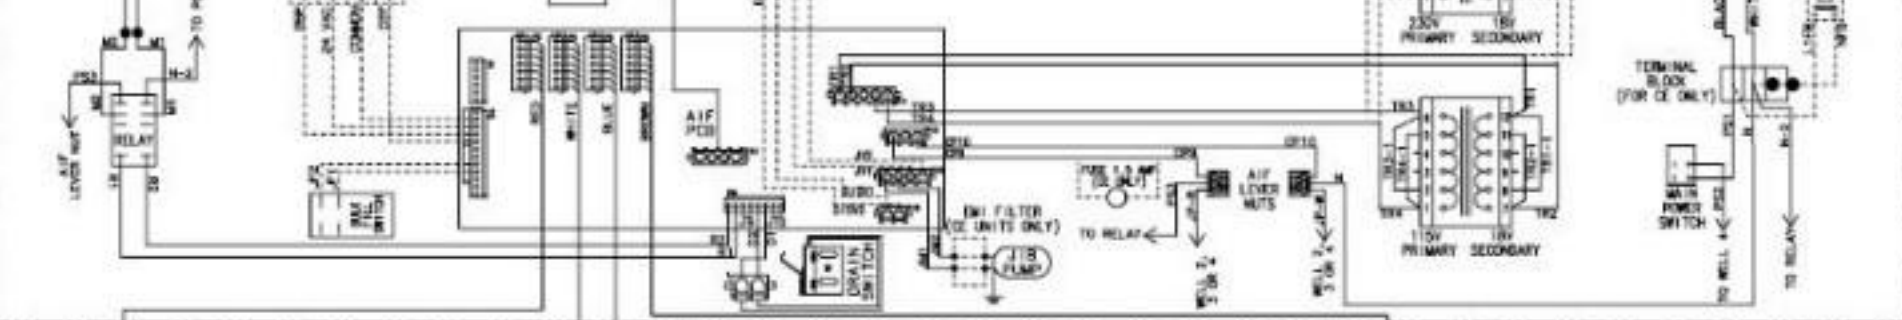

WELL 1

FILTER PUMP 120/240V

WELL 2  
SAME AS WELL 1  
(EXCEPT AS SHOWN)  
USE WIRE NUMBERS 3 & 4

WELL 3  
SAME AS WELL 1  
(EXCEPT AS SHOWN)  
USE WIRE NUMBERS 5 & 6

WELL 4  
SAME AS WELL 1  
(EXCEPT AS SHOWN)  
USE WIRE NUMBERS 7 & 8

MODEL EEGXX2, XX3, XX4  
FF CONFIG  
120/230V 1PH  
HENNY PENNY CORP.  
EATON, OHIO 45320