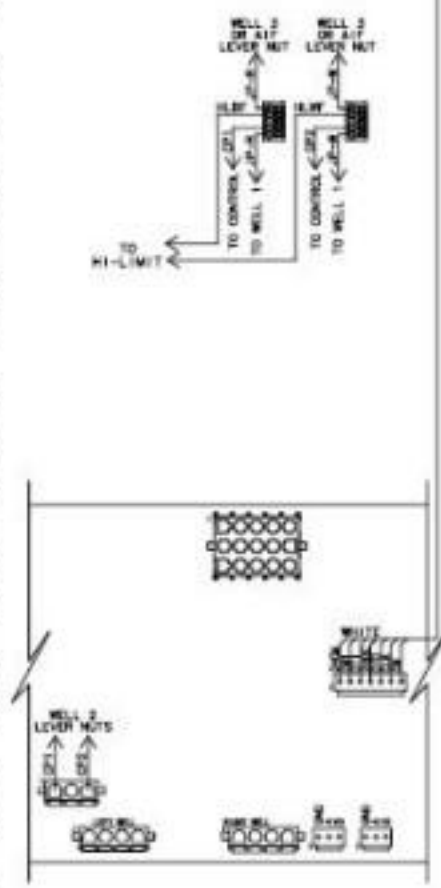

WELL 1

FILTER PUMP 120/240V

WELL 2  
SAME AS WELL 1  
(EXCEPT AS SHOWN)  
USE WIRE NUMBERS 3 & 4

WELL 3  
SAME AS WELL 1  
(EXCEPT AS SHOWN)  
USE WIRE NUMBERS 5 & 6

WELL 4  
SAME AS WELL 1  
(EXCEPT AS SHOWN)  
USE WIRE NUMBERS 7 & 8

MODEL EEGXX2, XX3, XX4  
FF CONFIG  
120/230V 1PH  
HENNY PENNY CORP.  
EATON, OHIO 45320