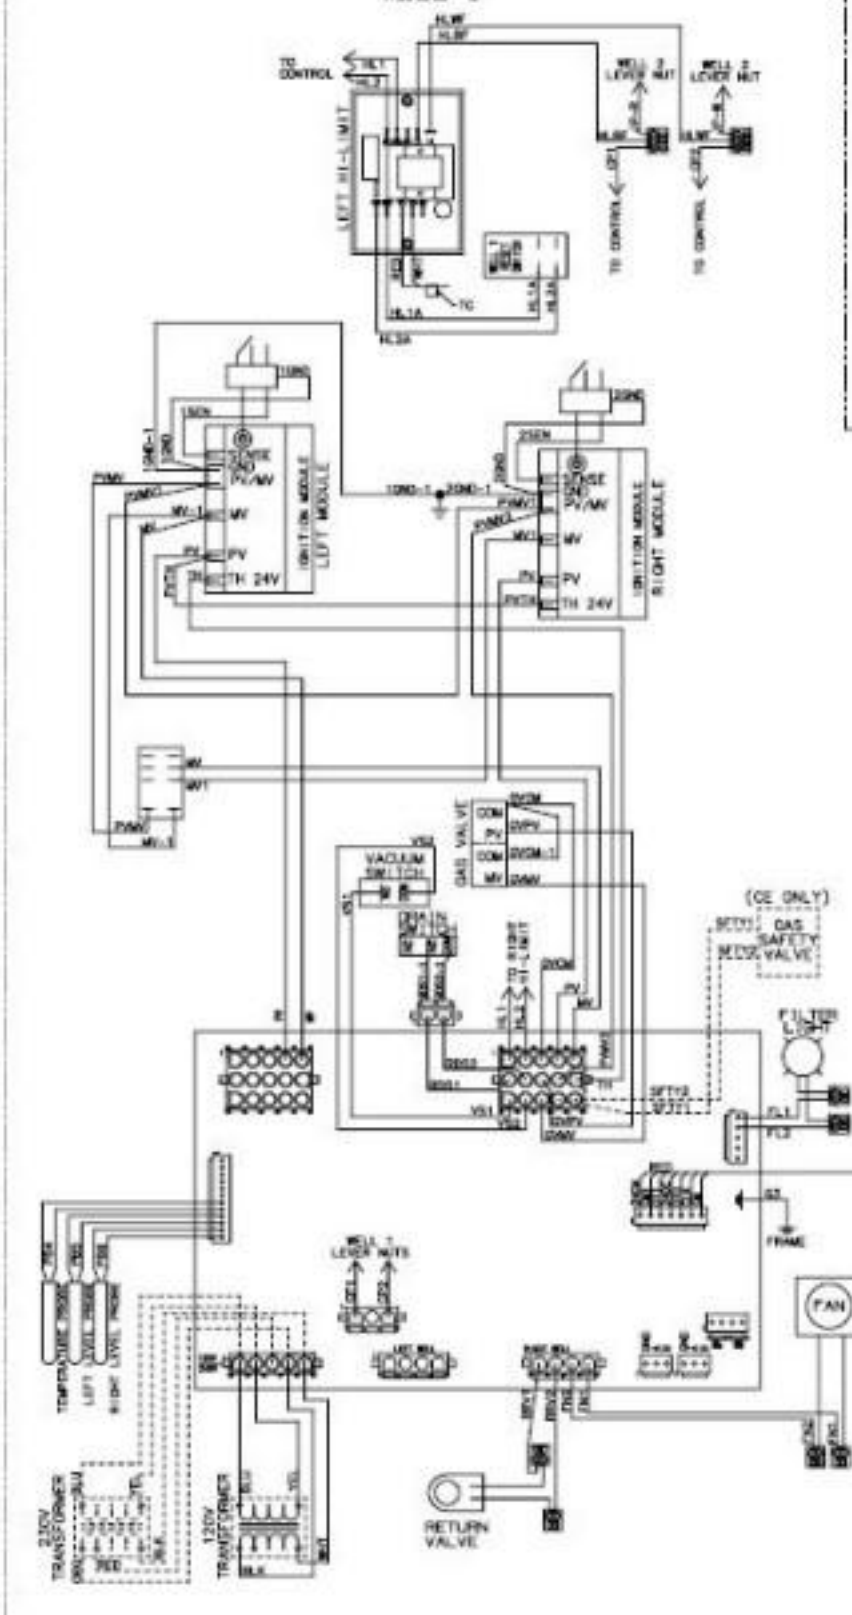

WELL 1

FILTER PUMP 120/240V

WELL 2  
SAME AS WELL 1  
(EXCEPT AS SHOWN)  
USE WIRE NUMBERS 3 & 4

WELL 3  
SAME AS WELL 1  
(EXCEPT AS SHOWN)  
USE WIRE NUMBERS 5 & 6

WELL 4  
SAME AS WELL 1  
(EXCEPT AS SHOWN)  
USE WIRE NUMBERS 7 & 8

MODEL EEGXX2, XX3, XX4  
FF CONFIG  
120/230V 1PH  
HENNY PENNY CORP.  
EATON, OHIO 45320