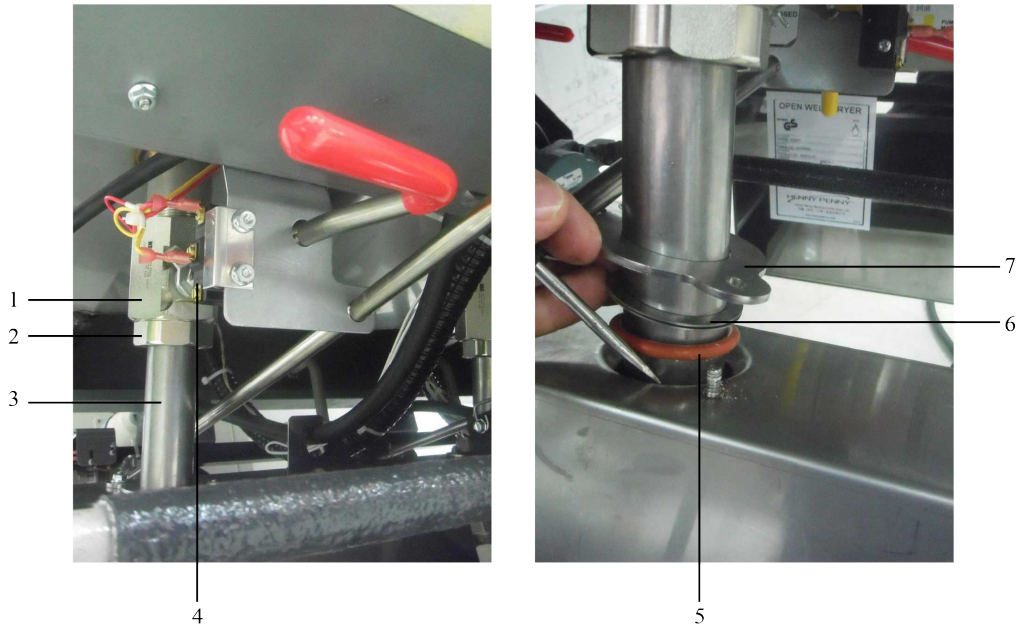

For the most up-to-date parts information, visit <https://parts.hennypennyhelp.com>.

Drain Valve Assembly

Item No.	Part No.	Description	Qty.	Stocking Level
1	NS04-002	Microswitch bracket nut	1/vat