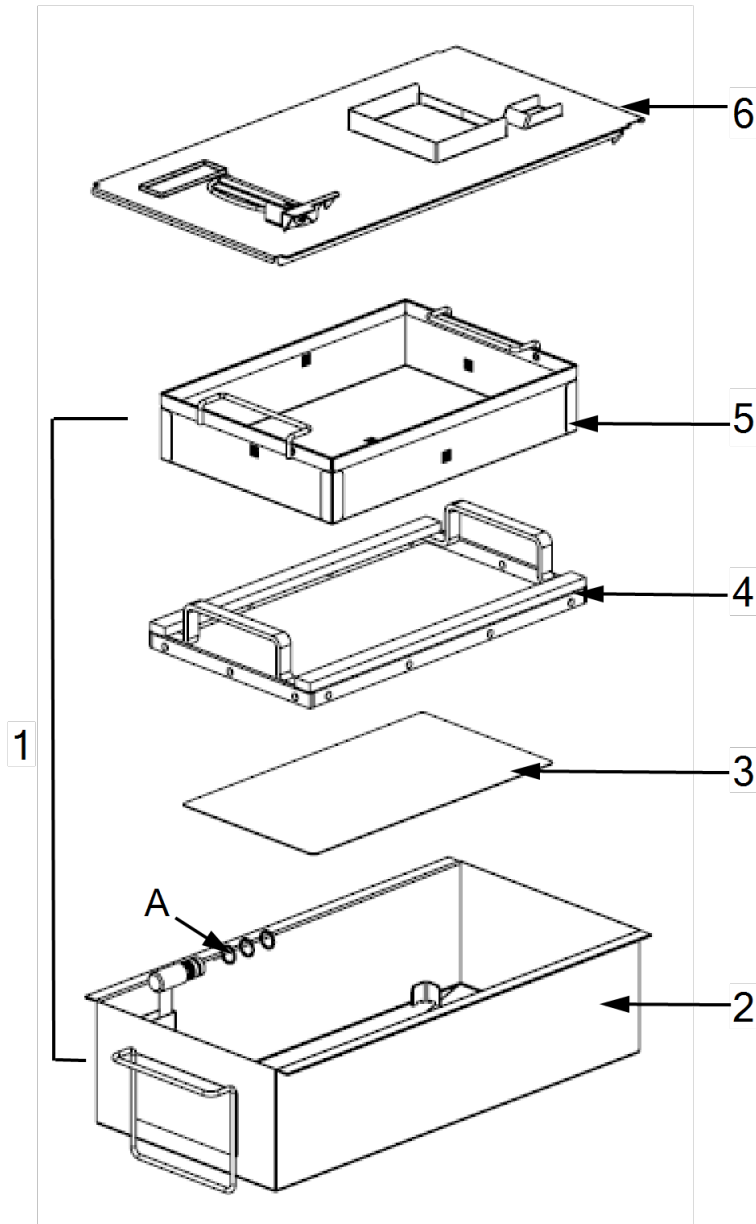

Recommended Parts: A = Truck Stock; B = Dist. Stock
 * = Not Shown
 A/R = As Required

For the most up-to-date parts information, visit
<https://parts.hennypennyhelp.com>.

Door Assembly

GVE-074 Door Break Down

GVE-073 Door Break Down

GVE-072 Door Break Down

Door Hinge Chart

Door	Top Hinge	Bottom Hinge	Screw (Hinge to Door)
95880	181076	181082	SC01-049
95883 / 95902	181076	181082	SC01-049
95886	181076	181082	SC01-049

For the most up-to-date parts information, visit
<https://parts.hennypennyhelp.com>.

Filter Pan Assembly

For the most up-to-date parts information, visit
<https://parts.hennypennyhelp.com>.

Item No.	Part No.	Description	Qty.	Stocking Level
1	94188	Filter pan assembly	1	
2	90409	- Filter pan weld assembly	1	
3	180258	- Filter section	1	
4	185140	- Filter weight weld assembly	1	
5	157252	- Crumb catcher weld assembly	1	
6	176057	Filter pan cover assembly (071 only, w/ purge valve)	1	
6	94189	Filter pan cover assembly (072-074 w/ purge valve)	1	
6	170501	Filter pan cover assembly (071-074 w/o purge valve)	1	
7*	175860	O-ring service pack (qty. 12)	1	A
8*	12090	Prime filter pads, 30 ct	1	A
9*	12074	SmartFilter pad, 30 ct	1	A
10*	12076	SmartFilter paper, 100 ct	1	A