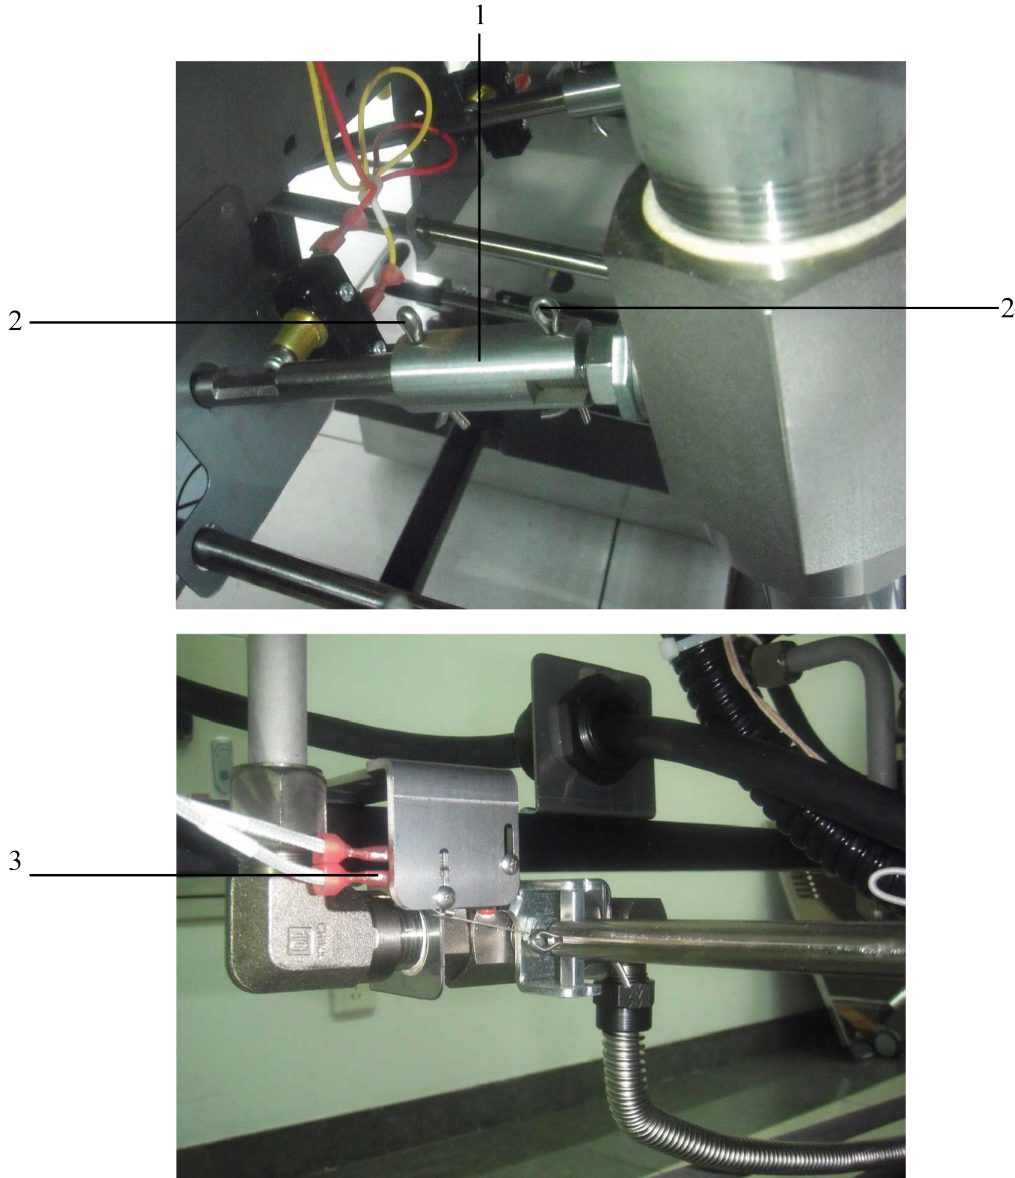

For the most up-to-date parts information, visit <https://parts.hennypennyhelp.com>.

Drain Valve Coupling

Item No.	Part No.	Description	Qty.	Stocking Level
2	17255	Cotter pin	A/R