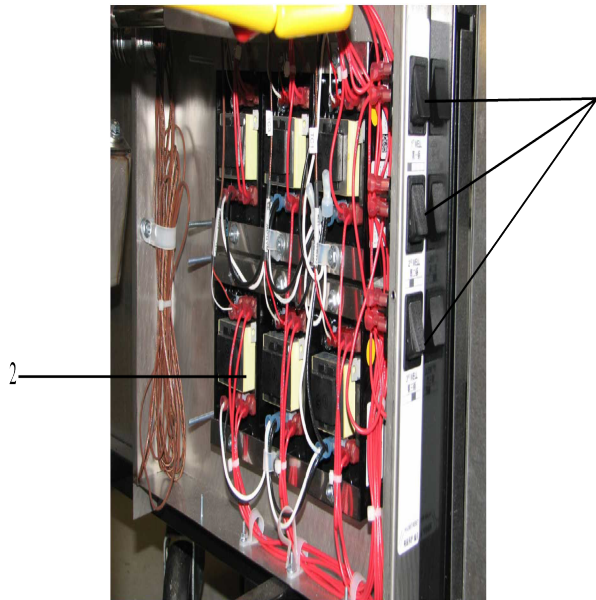

Recommended Parts: A = Truck Stock; B = Dist. Stock

* = Not Shown

A/R = As Required

For the most up-to-date parts information, visit
<https://parts.hennypennyhelp.com>.

High Limit and Momentary Switch

Item No.	Part No.	Description	Qty.	Stocking Level
1	84987	High limit reset switch, N/O	A/R	A
2	175915-002	High limit control service pack, 230 VAC, 575°F, yellow (Units built LB2307011 and before)	A/R	A
2	175915-006	Dual Hi-Limit Thermocouple Service Pack, 240 VAC, 575°F, Black Circle (LB2307012 and after)	A/R	A