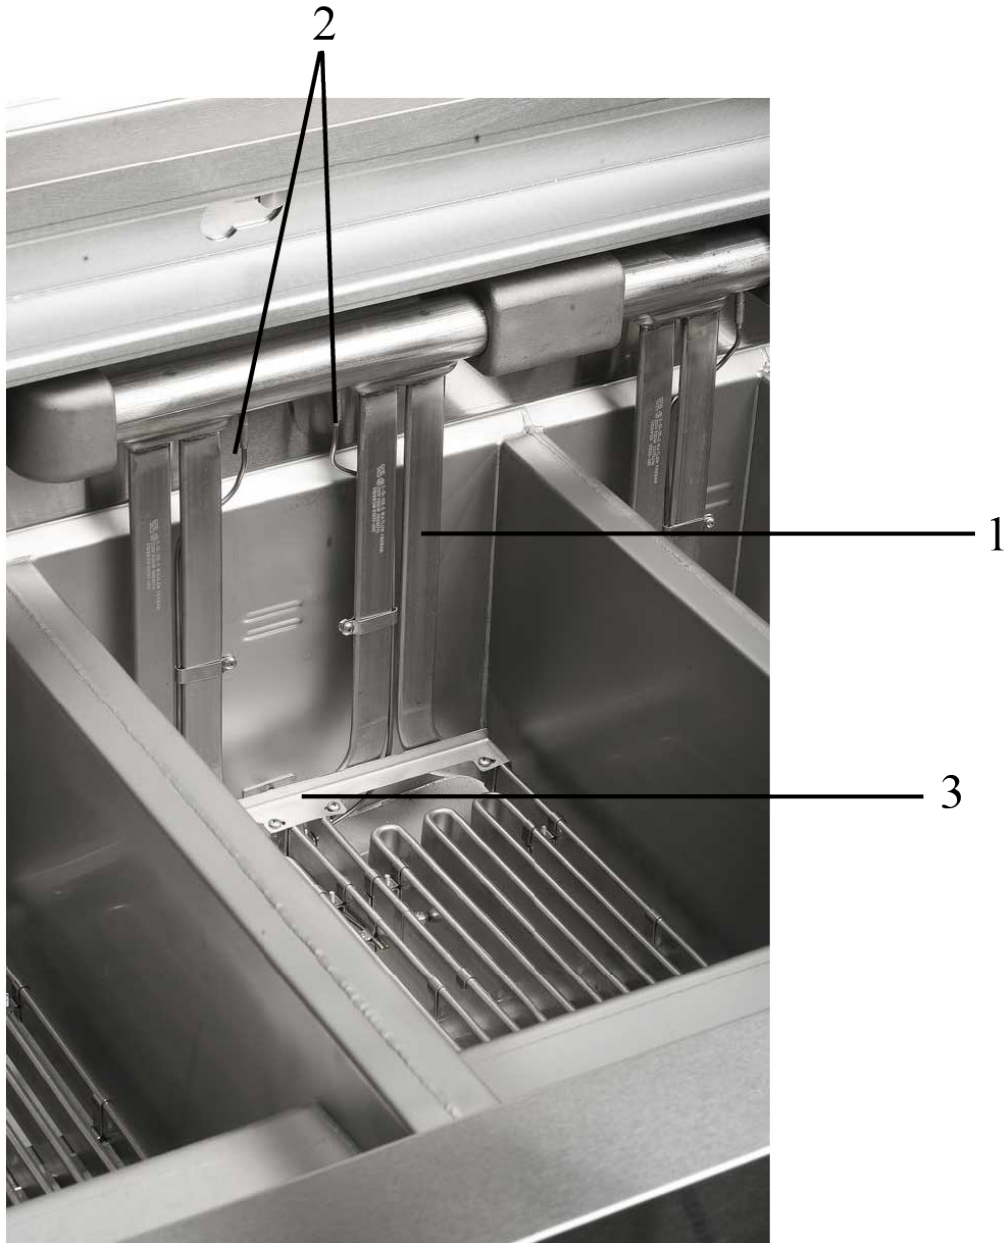

For the most up-to-date parts information, visit
<https://parts.hennypennyhelp.com>.

Inside Vat

For the most up-to-date parts information, visit
<https://parts.hennypennyhelp.com>.

Item No.	Part No.	Description	Qty.	Stocking Level
1	178442-002	4 wire heating element, 230/400 VAC, 50 Hz, 7 kW, 3 Ph, split vat	1/vat	B
1	178442-005	4 wire heating element, 220/380 VAC, 50 Hz, 7 kW, 3 Ph, split vat	1/vat	B
1	178442-006	4 wire heating element, 240/415 VAC, 50 Hz, 7 kW, 3 Ph, split vat	1/vat	B
1	89899-002	4 wire oil heating element, 230/400 VAC, 50 Hz, 14 kW, 3 Ph, full vat	1/vat	B
1	89899-005	4 wire oil heating element, 220/380 VAC, 50 Hz, 14 kW, 3 Ph, full vat	1/vat	B
1	89899-006	4 wire oil heating element, 240/415 VAC, 50 Hz, 14 kW, 3 Ph, full vat	1/vat	B
1	89899-007	3 wire oil heating element, 220 VAC 50 Hz, 14KW, 3Ph, full vat	1/vat	B
1	179685-001	4 wire oil heating element, 240/415 VAC, 50Hz, 17KW, 3Ph, full vat	1/vat	B
1	179685-002	4 wire oil heating element, 220/380 VAC, 50Hz, 17KW, 3Ph, full vat	1/vat	B
1	179685-003	4 wire oil heating element, 230/400 VAC, 50Hz, 17KW, 3Ph, full vat	1/vat	B
2	96887	High limit single thermocouple service pack: - Full Vats (All Units) - Split Vats (LB2307011 and before or 181867 depending on heater installed)	A/R	A