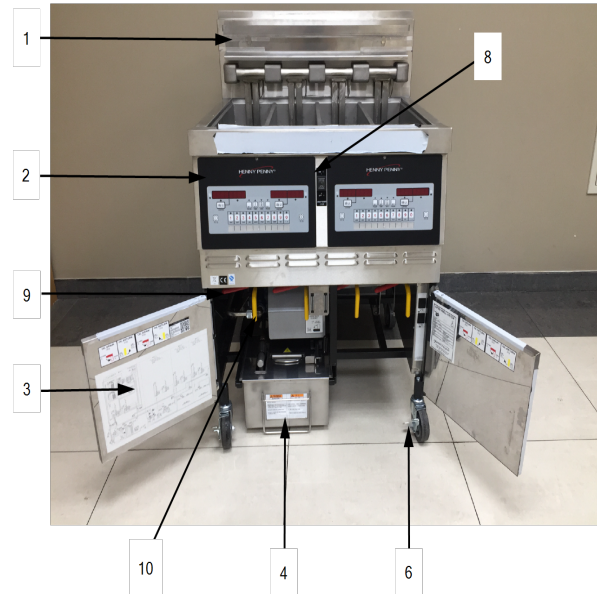

For the most up-to-date parts information, visit
<https://parts.hennypennyhelp.com>.

Front View

Item No.	Part No.	Description	Qty.	Stocking Level
1	154353-002	Basket hanger, 072	1	
1	154327-002	Basket hanger, 073	1	
2	176003	Control assembly, General Market, Chinese	1/vat	B
2	140708	-Control decal kit, General Market, Chinese	A/R	
2	179459	Control assembly, General Market, English	1/vat	B
2	140707	-Control decal kit, General Market, English	A/R	
2	173959	Control assembly, Dicos	1/vat	B
2	172363	- Control decal, Dicos	A/R	

For the most up-to-date parts information, visit
<https://parts.hennypennyhelp.com>.

Item No.	Part No.	Description	Qty.	Stocking Level
2*	176021	Control decal	A/R	
2*	26974	Speaker assembly	1/vat	A
3		See Door Assembly		
4		See Filter Pan Assembly		
5		See Filter Pump and Motor Assembly		A
6	77575	Swivel caster with brake, 4 in	2	C
7	77679	Swivel caster without brake, 4 in	2	C
8	52224	Covered power switch	1	A
9	94092	Drain valve rod	1/vat	
9*	157599	Fryer handle grip, red	1/vat	
10	156473	Oil return valve rod	1/vat	
10*	157600	Fryer handle grip, yellow	1/vat	
11	94095	Filter valve drain rod, purge	1	
11*	157601	Fryer handle grip, black	1	
12	18227	Microswitch, 250° F	1/vat	A
13*	81915	Half basket, red handle	A/R	
13*	181575	Half basket, black handle	A/R	
13*	187918	1/4 basket, black handle	A/R	