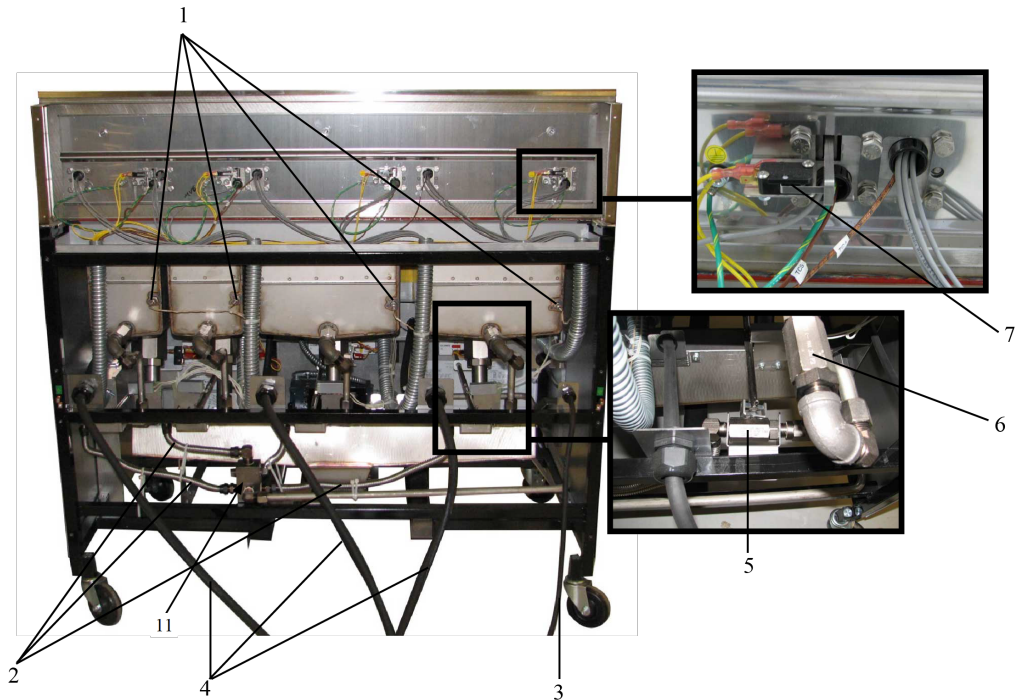

Recommended Parts: A = Truck Stock; B = Dist. Stock

* = Not Shown

A/R = As Required

For the most up-to-date parts information, visit <https://parts.hennypennyhelp.com>.

Rear View

Item No.	Part No.	Description	Qty.	Stocking Level
1	140372	Probe/gauge kit, 3 in	A/R	A
2	77523-001	Dormont suction tube, 12	A/R	B

For the most up-to-date parts information, visit
<https://parts.hennypennyhelp.com>.

Item No.	Part No.	Description	Qty.	Stocking Level
2	77523-002	Dormont suction tube, 18	A/R	B
2	77523-009	Dormont suction tube, 13	A/R	B
2	77523-011	Dormont suction tube, 10	A/R	B
2	77523-012	Dormont suction tube, 8	A/R	B
2	77523-014	Dormont suction tube, 9	A/R	B
2	77523-015	Dormont suction tube, 14	A/R	B
2	77523-016	Dormont suction tube, 15.5	A/R	B
2	77523-017	Dormont suction tube, 21.5	A/R	B
2	77523-018	Dormont suction tube, 23.5	A/R	B
2	77523-019	Dormont suction tube, 28.5	A/R	B
4	85337	Cord and plug assembly, CE	1/vat	
5	89762	Filter valve, right, full	A/R	B
5	86827	Filter valve, left, split	A/R	B
6	90506-001	Check valve, SAE 12	1/vat	A
7	83096	Element lift switch	1/vat	A
8*	95489	Microswitch (return valve)	A/R	A
9	179922	N/A		
10	-FP01-205	Elbow, 1/2 in	A/R	
11	167687	Manifold block assembly, SF/FFF	A/R	
11	167688	Manifold block assembly, FS	A/R	
11	167689	Manifold block assembly, SS/FFS	A/R	