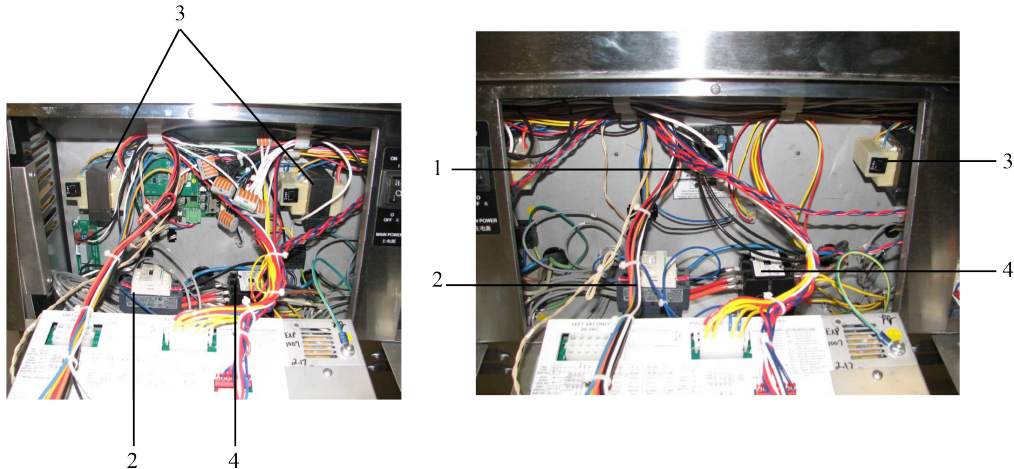

For the most up-to-date parts information, visit
<https://parts.hennypennyhelp.com>.

Electrical Assembly

Item No.	Part No.	Description	Qty.	Stocking Level
1	ME90-011	Relay coil, DPST, 24 VAC, N.O.30A	1	A
2	65073	Contactor, square, D, 24 VAC	1/vat	A
3	86087	Transformer assembly, 240VAC, 24VAC, 75VA	1/vat	A
*	EF02-125	Push button reset breaker	A/R	A

Recommended Parts: A = Truck Stock; B = Dist. Stock

* = Not Shown

A/R = As Required