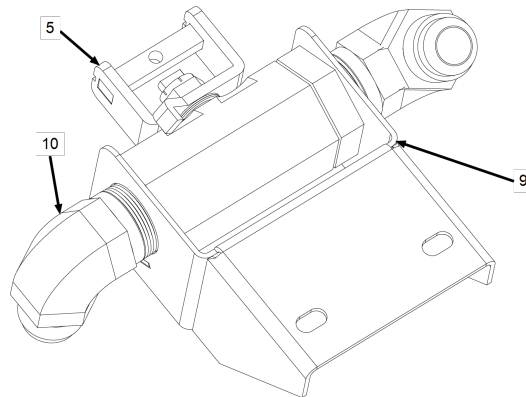

Recommended Parts: A = Truck Stock; B = Dist. Stock

* = Not Shown

A/R = As Required

For the most up-to-date parts information, visit <https://parts.hennypennyhelp.com>.

Rear View

Item No.	Part No.	Description	Qty.	Stocking Level
1	140372	Probe/gauge kit, 3 in	A/R	A
2	77523-001	Dormont suction tube, 12	A/R	B