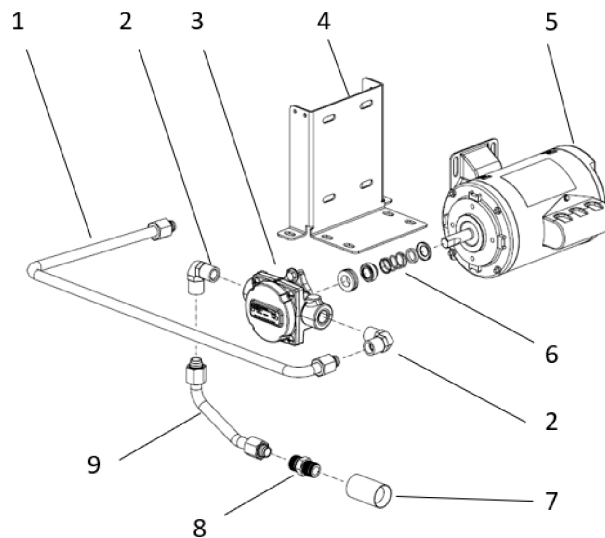

For the most up-to-date parts information, visit
<https://parts.hennypennyhelp.com>.

Item No.	Part No.	Description	Qty.	Stocking Level
11	167692	Manifold block assembly, FFFF	A/R	
12*	167415	- Block manifold	1	
13*	17407	- Elbow connector ,1/2 in, male	1	
14*	FP01-002	- Pipe plug, square head, 1/2 in, NPT	1	
15*	FP01-242	- Ftg 1/2 in, NPT M to 45 flare M	3	
16*	MS01-169	- Pipe sealant, white	A/R	
<p>Recommended Parts: A = Truck Stock; B = Dist. Stock * = Not Shown A/R = As Required</p>				

For the most up-to-date parts information, visit
<https://parts.hennypennyhelp.com>.

Filter Pump and Motor Assembly

Filter Pump and Motor Assembly

Item No.	Part No.	Description	Qty.	Stocking Level
1	176024	Assy - oil return line tube - 071	1	
1	153896	Assy - oil return line tube - 072	1	
1	153765	Assy - oil return line tube - 073	1	
1	154089	Assy - oil return line tube - 074	1	
2	17407	Connector 1/2 male elbow	2	
3	171168	Assy - sub pump 5 GPM	1	B
4	154548	Bracket - motor	1	
5	153608	Motor - 1/2 HP filter pump	1	A
6	17476	Seal kit - mechanical - viton	1	A

For the most up-to-date parts information, visit
<https://parts.hennypennyhelp.com>.

Item No.	Part No.	Description	Qty.	Stocking Level
7	83429	Adapter - tube end	1	
8	16807	Fitting connector male	1	
9	153733	Assy - pump inlet tube	1	