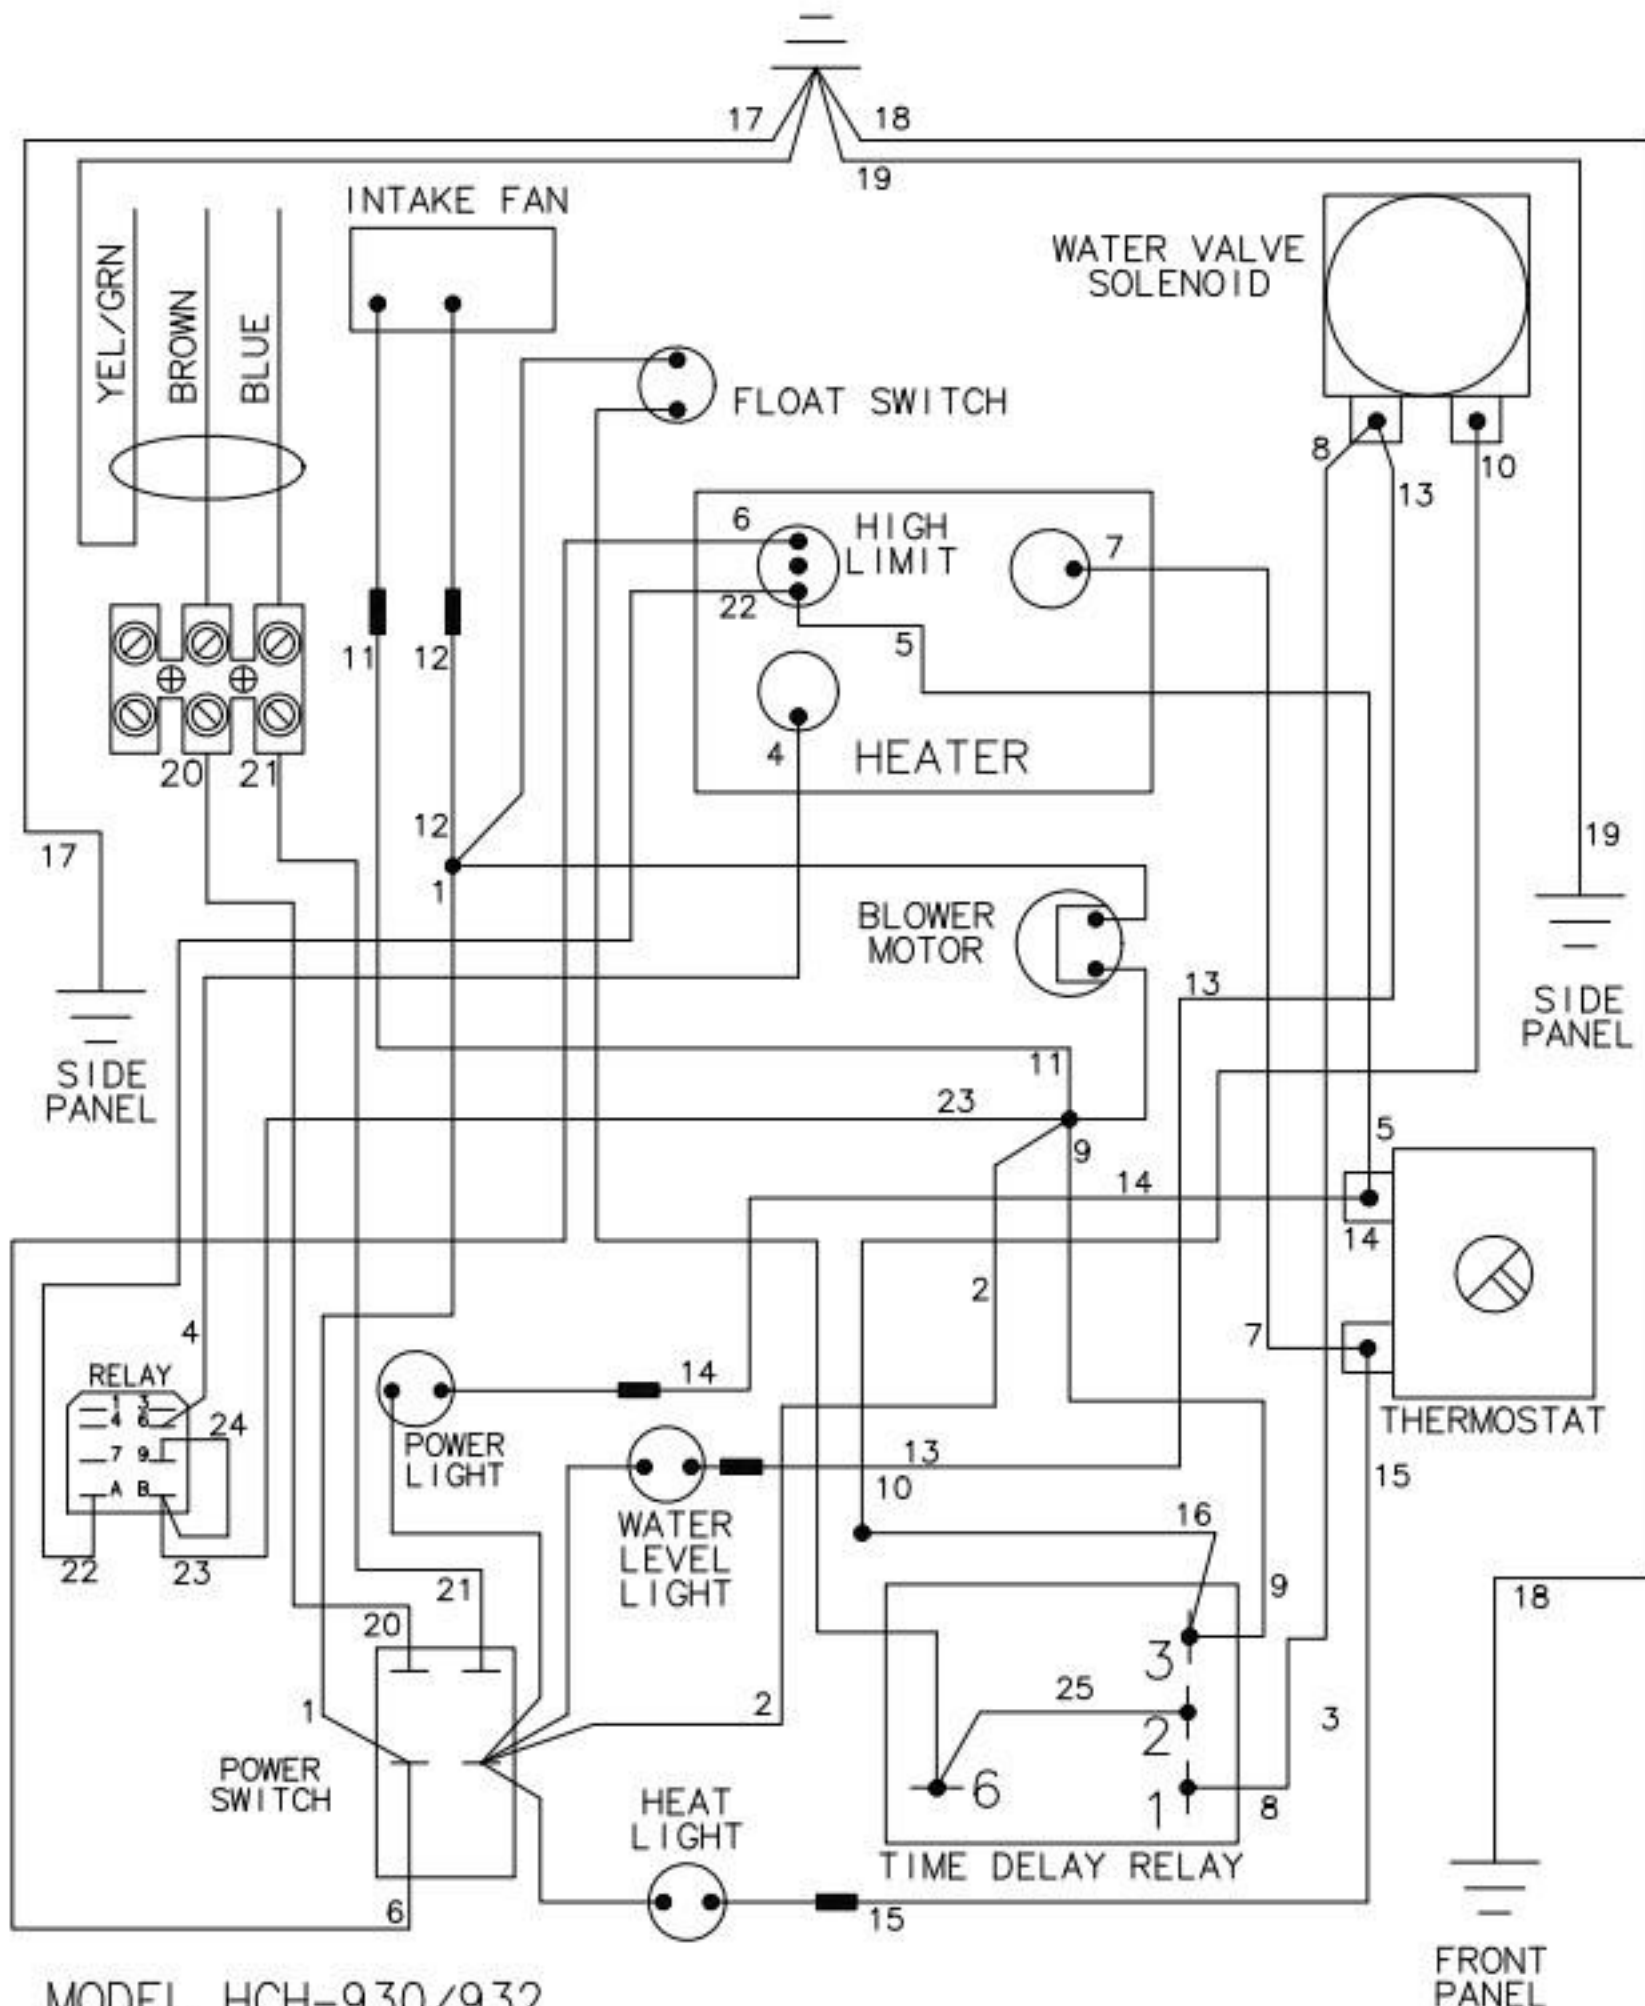

MODEL HCH-930/932
 240V, 50 HZ, 1 Ph
 HENNY PENNY CORP.
 EATON, OHIO

MODEL HCH-930/932
 230V 50Hz 1PH
 HENNY PENNY CORP.
 EATON, OHIO 45320

64092

MODEL HCH-930/932
 115V, 50/60 Hz, 1 Ph
 HENNY PENNY CORP.
 EATON, OHIO