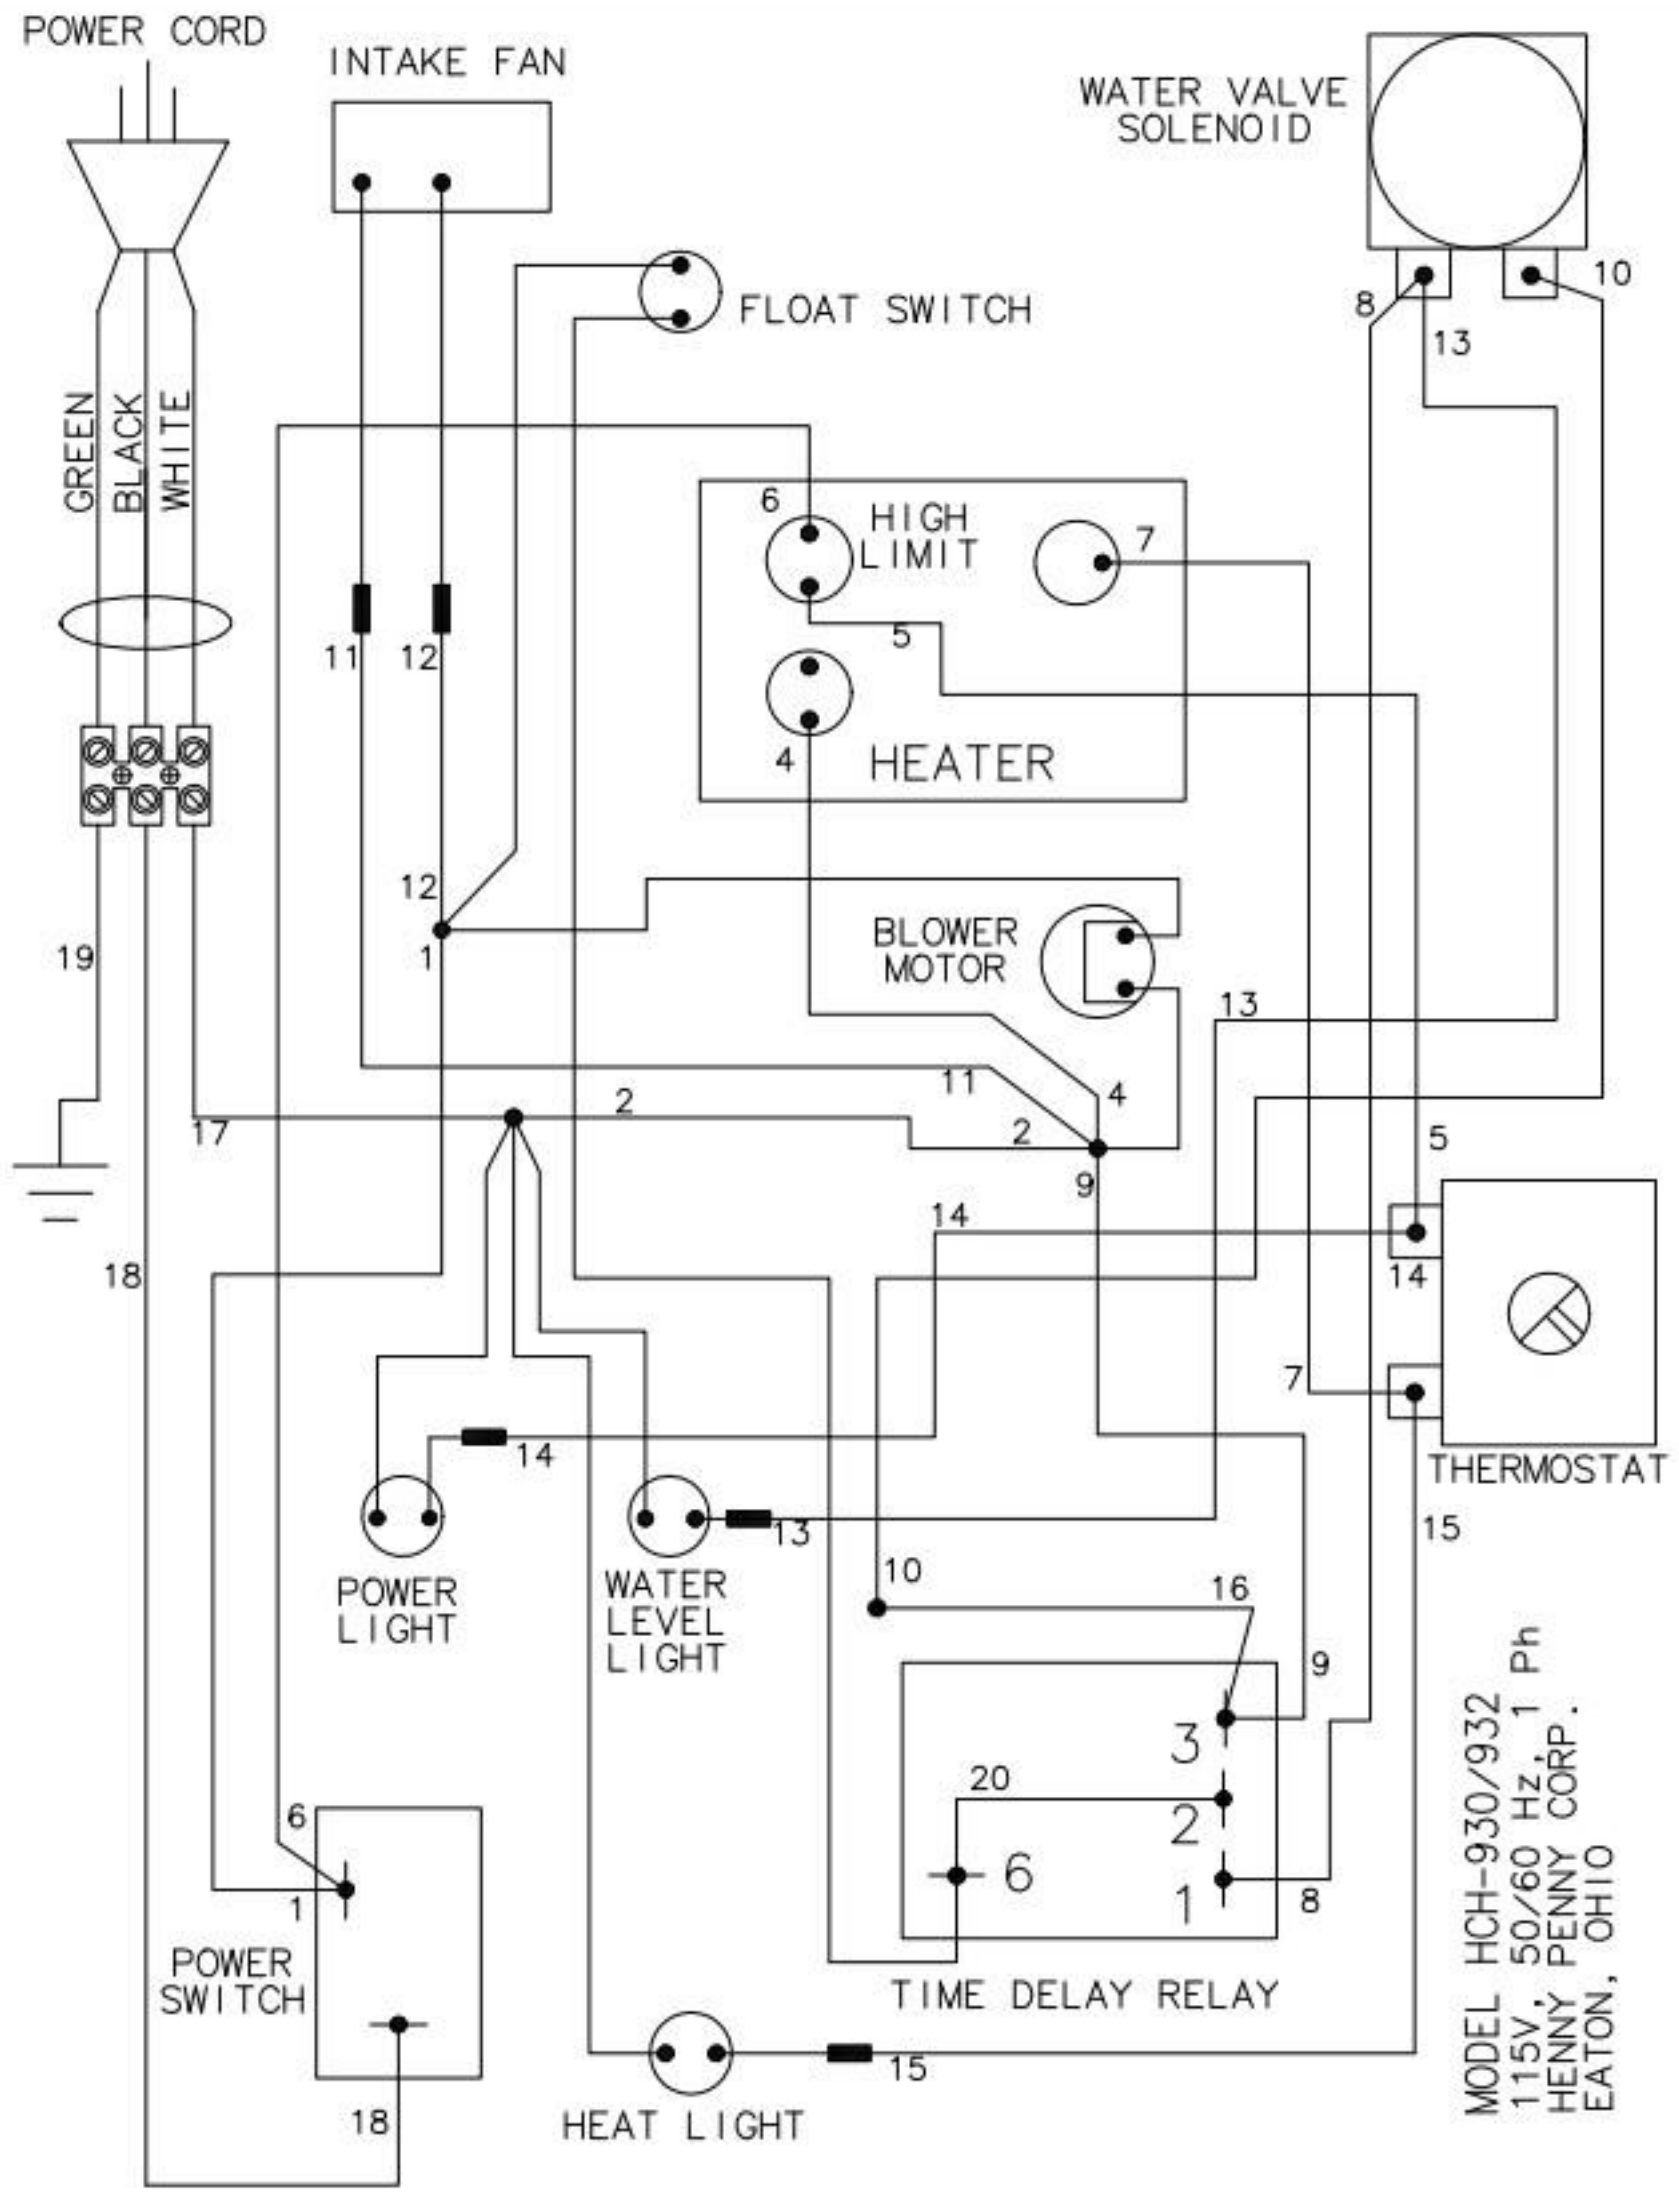

MODEL HCH-930/932
 240V, 50 HZ, 1 Ph
 HENNY PENNY CORP.
 EATON, OHIO

MODEL HCH-930/932
 230V 50Hz 1PH
 HENNY PENNY CORP.
 EATON, OHIO 45320

64092

MODEL HCH-930/932
 115V, 50/60 Hz, 1 Ph
 HENNY PENNY CORP.
 EATON, OHIO