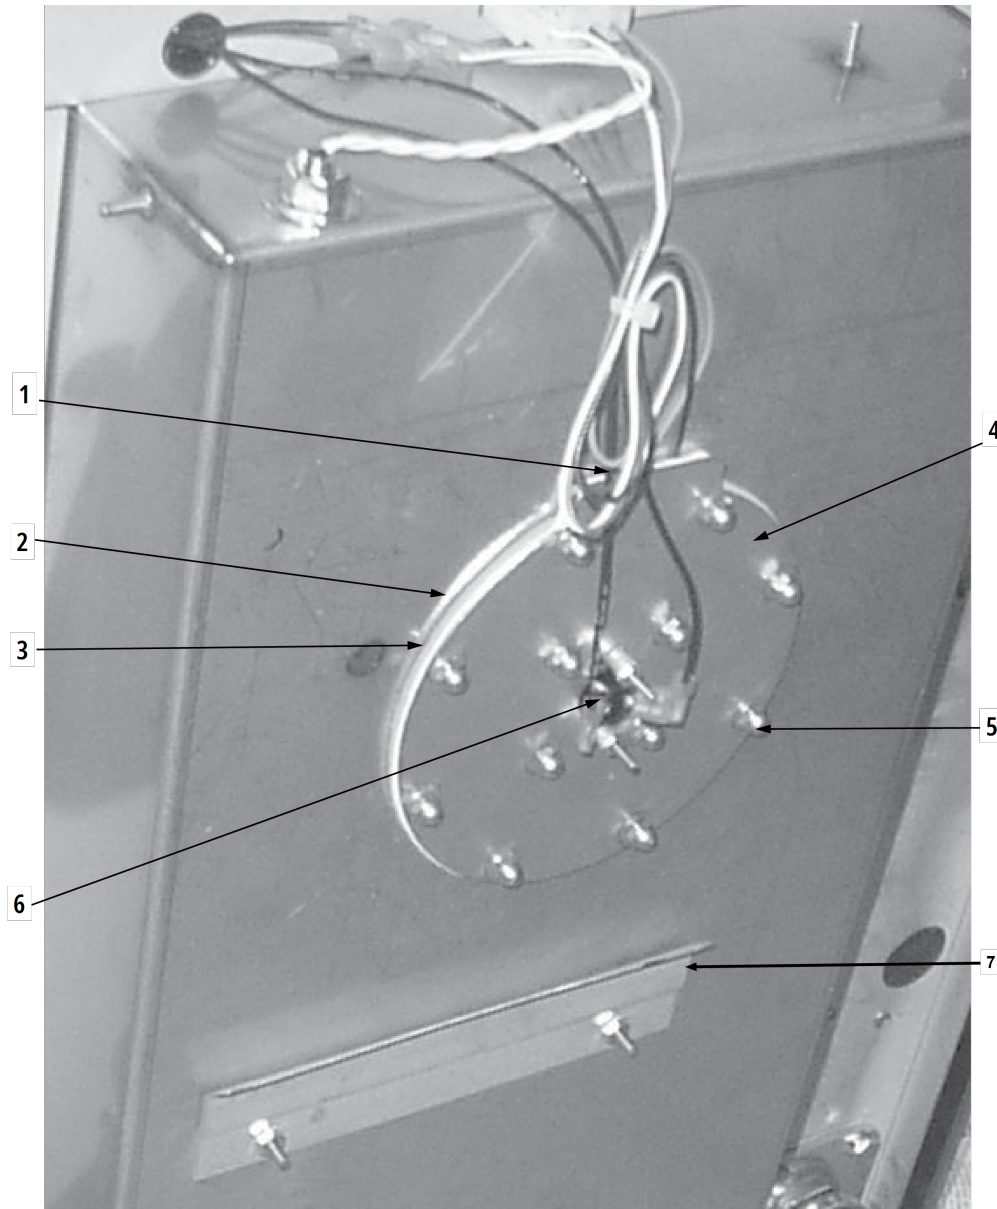

For the most up-to-date parts information, visit <https://parts.hennypennyhelp.com>.

Water Pan Assembly

Item No.	Part No.	Description	Qty. 990/996	Qty. 993//998	Stocking Level
*	140723	Water pan kit	1	1	B