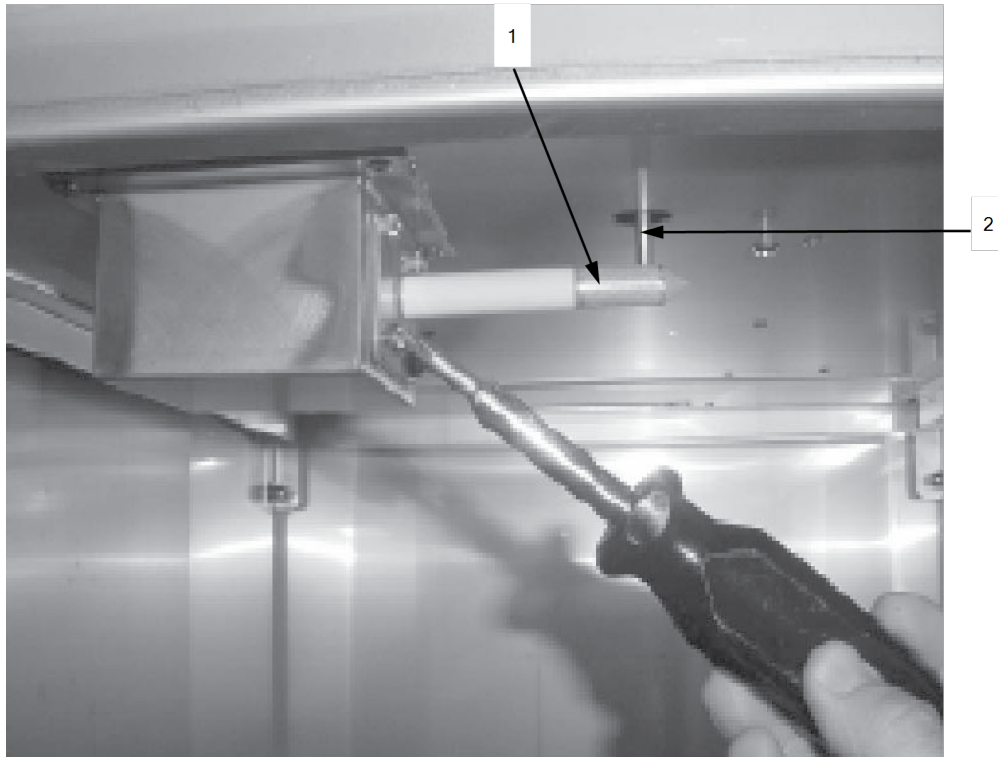

For the most up-to-date parts information, visit
<https://parts.hennypennyhelp.com>.

Humidity Assembly

Item No.	Part No.	Description	Qty. 990/996	Qty. 993//998	Stocking Level
1	14390	Humidity sensor kit (before April 1, 2005)	1	1	C
1	140135	Humidity sensor kit (April 1, 2005 and after)	1	1	C
2	81673	Air temperature probe	1	1	A
3*	14391	Calibration board kit	1	1	A
Recommended Parts: A = Truck Stock; B = Dist. Stock * = Not Shown