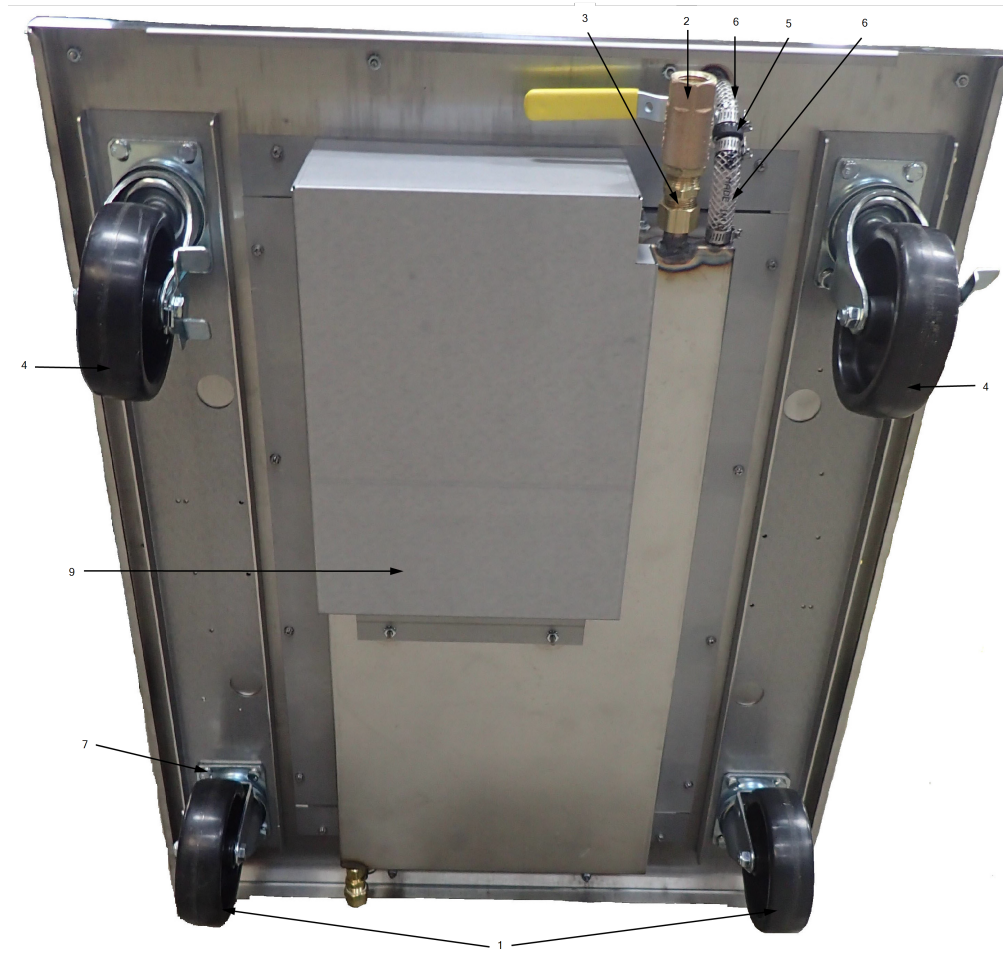

For the most up-to-date parts information, visit
<https://parts.hennypennyhelp.com>.

Water Assembly

Item No.	Part No.	Description	Qty. 990/996	Qty. 993//998	Stocking Level
1	27155	Caster	2	2	
2	63389	Drain valve with handle	1	1	
3	FP01-131	Male connector tube, 5/8	1	1	
4	27154	Locking caster	2	2	
5	64154	Check valve	1 or 2	1