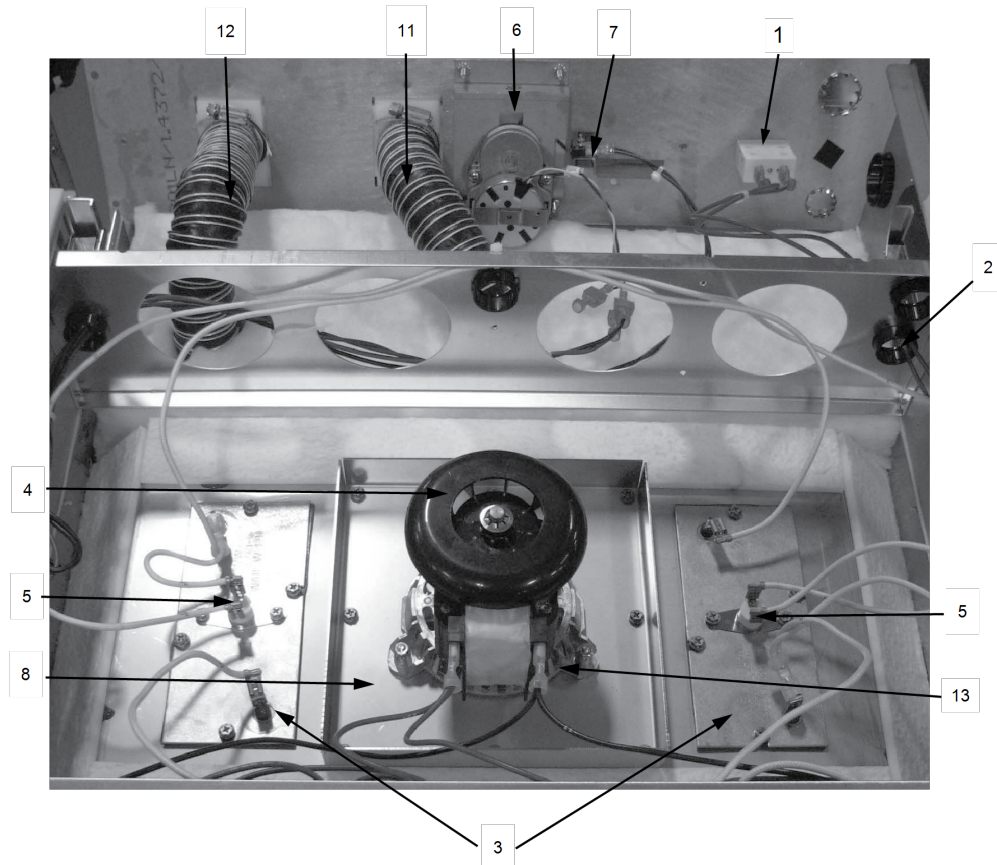

For the most up-to-date parts information, visit
<https://parts.hennypennyhelp.com>.

Heating and Vents

Item No.	Part No.	Description	Qty. 990/996	Qty. 993/998	Stocking Level
1	18364	Fuse holder assembly, 120 VAC	2	2	A
1	EF02-007	-Fuse, 15 A	2	2	A
1	EF02-006	-Fuse holder	2	2	A
1	EF02-125	Breaker, 15 A	1	1	A
2	63927	Power cord assembly, 120 VAC, 50 A	-	1