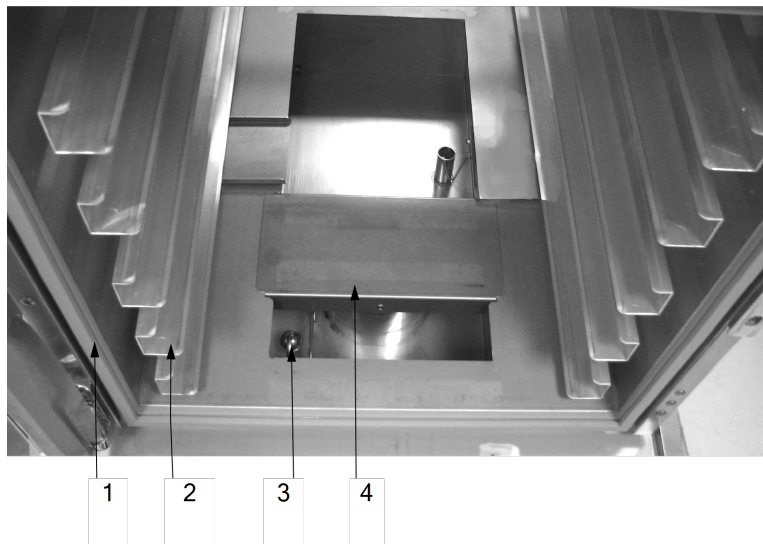

For the most up-to-date parts information, visit <https://parts.hennypennyhelp.com>.

Inside Cabinet

Item No.	Part No.	Description	Qty. 990/996	Qty. 993//998	Stocking Level
1	25643	Door gasket, 990	2 or 4	-	B
1	25793	Door gasket, 993	-	2	B
1	Discontinued	Door gasket, 996	2 or 4	-	B
1	Discontinued	Door gasket, 998	-	2	B
2	64365	Air duct assembly, non-flip doors	-	2