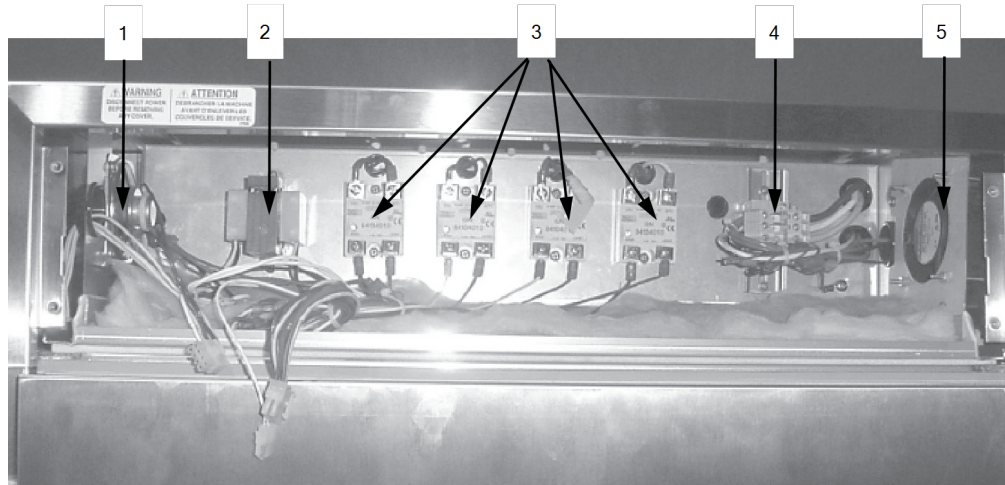

## Behind Controls

Item No.	Part No.	Description	Qty. 990/996	Qty. 993/998	Stocking Level
1	<a href="#">63419</a>	Speaker assembly	1	1	B
2	<a href="#">63460</a>	Transformer assembly, 120 VAC Pri.-24 Sec.	-	1	A
2	<a href="#">63459</a>	Transformer assembly, 208/240 VAC Pri.-24 Sec.	1	1	A
3	<a href="#">40645</a>	Solid State Relay, 25A	4	4	A
4	<a href="#">93847</a>	Terminal block assembly	1	1	
5	<a href="#">16684</a>	Cooling fan assembly, 120 VAC	-	1	A
5	<a href="#">16688</a>	Cooling fan assembly, 220 VAC	1	1	A
6*	<a href="#">66879</a>	Resistor capacitor assembly	1	1	B
7*	<a href="#">ME90-009</a>	Relay, 240 VAC, 30 A, CE	1	1	A
8*	180005	Surge protector, CE, After <a href="#">DC2101025</a>	1	1	B