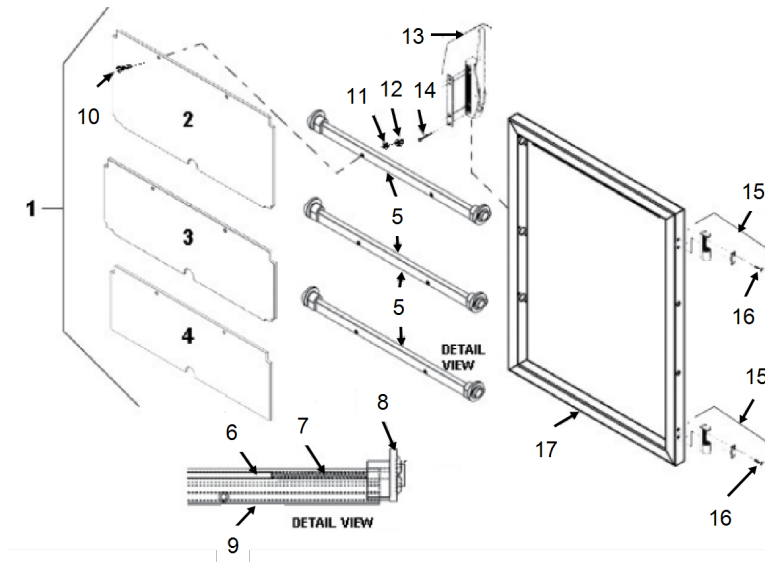

For the most up-to-date parts information, visit
<https://parts.hennypennyhelp.com>.

HHC 990 Flip Door Assembly

Item No.	Part No.	Description	Qty.	Stocking Level
1	96762	Flip door assembly, RH, full size	1	
1	96763	Flip door assembly, LH, full size	1	
2	151981-003	Door pane assembly, top	1	B
3	151981-004	Door pane assembly, middle	1	B
4	151981-005	Door pane assembly, bottom	1	B
5	71308	Door pane hinge assembly	3	
6	-71067	-Rod, door pane	3	
7	-71316	-Spring, door pane	3	
8	-70768	-Cam, RH	3	A
8	-70769	-Cam, LH	3	A
9	-73320	-Extrusion, door pane	3