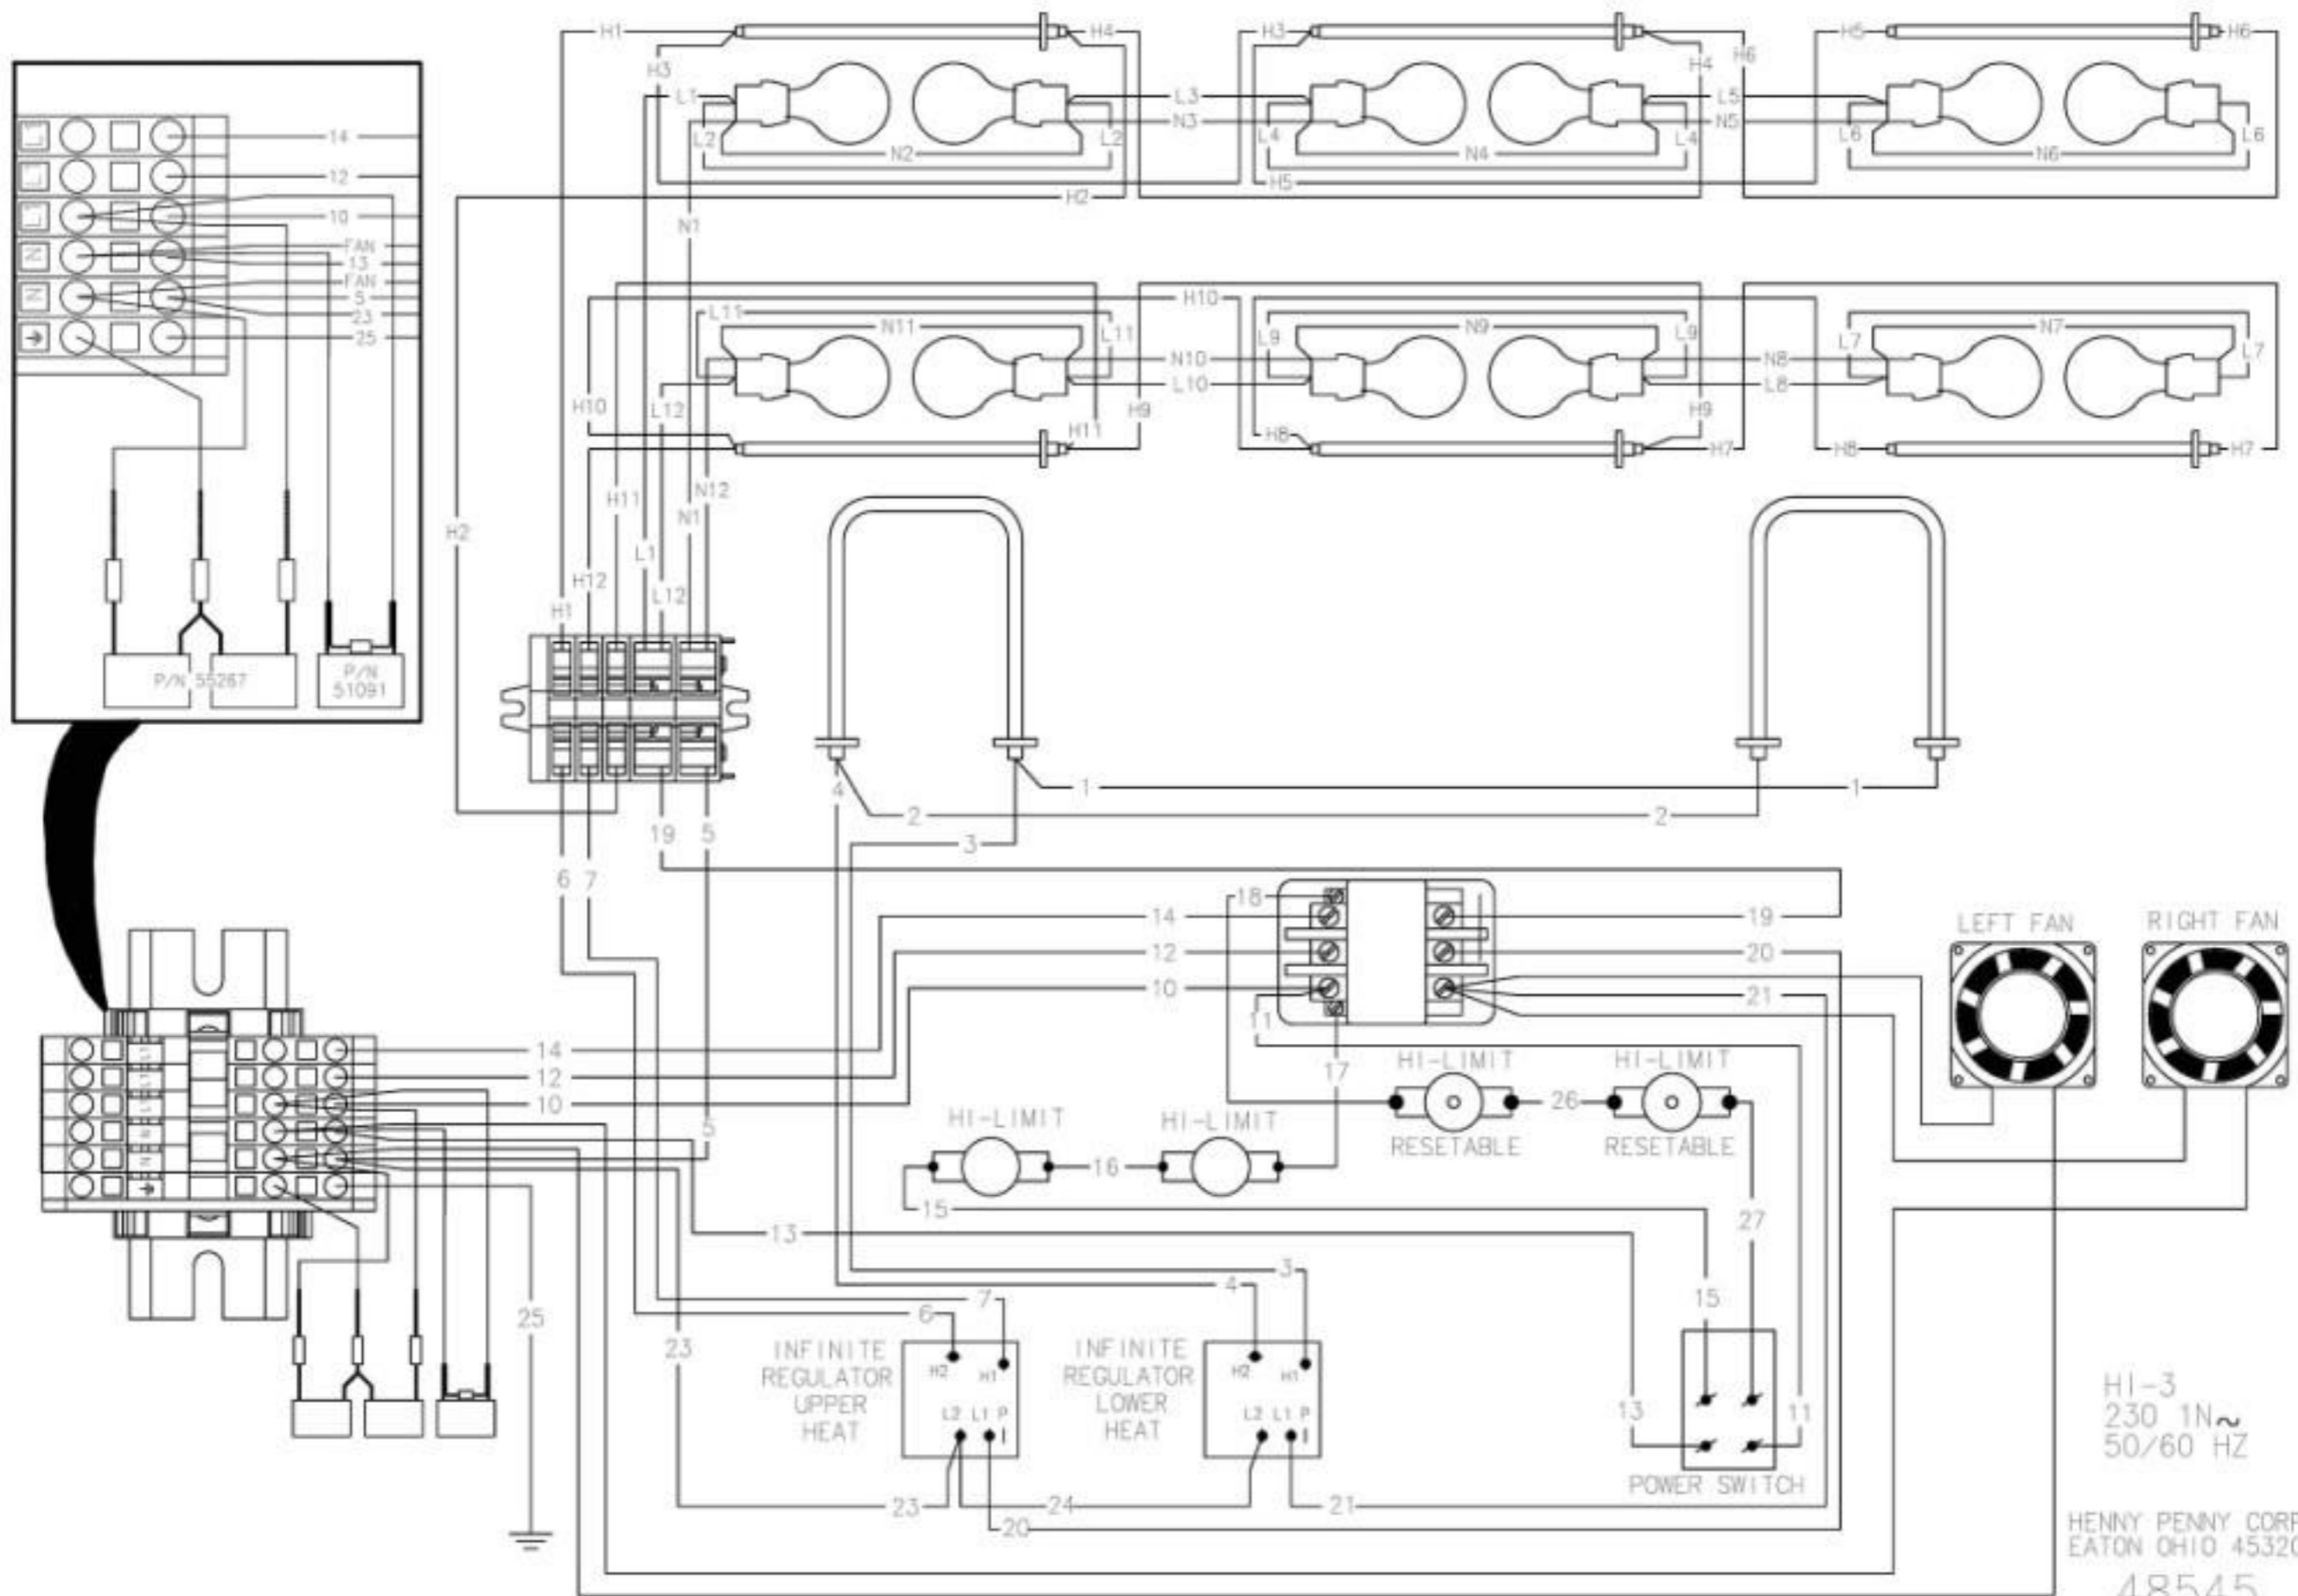

HI-5  
400V 3N~  
50/60 HZ

HENNY PENNY CORP.  
EATON OHIO 45320  
48500

HI-5  
 120/208V 50/60 HZ  
 3 PH  
  
 120/240V 50/60 HZ  
 3 PH

HENNY PENNY CORP.  
 EATON OHIO 45320  
 48498

HI-5  
 120/208V 50/60 HZ  
 1 PH  
 120/240V 50/60 HZ  
 1 PH

HENNY PENNY CORP.  
 EATON OHIO 45320  
 48496

HI-3  
230 1N~  
50/60 HZ

HENNY PENNY CORP.  
EATON OHIO 45320

48545

HI-3  
 120/208V 50/60 HZ  
 3 PH  
  
 120/240V 50/60 HZ  
 3 PH

HENNY PENNY CORP.  
 EATON OHIO 45320