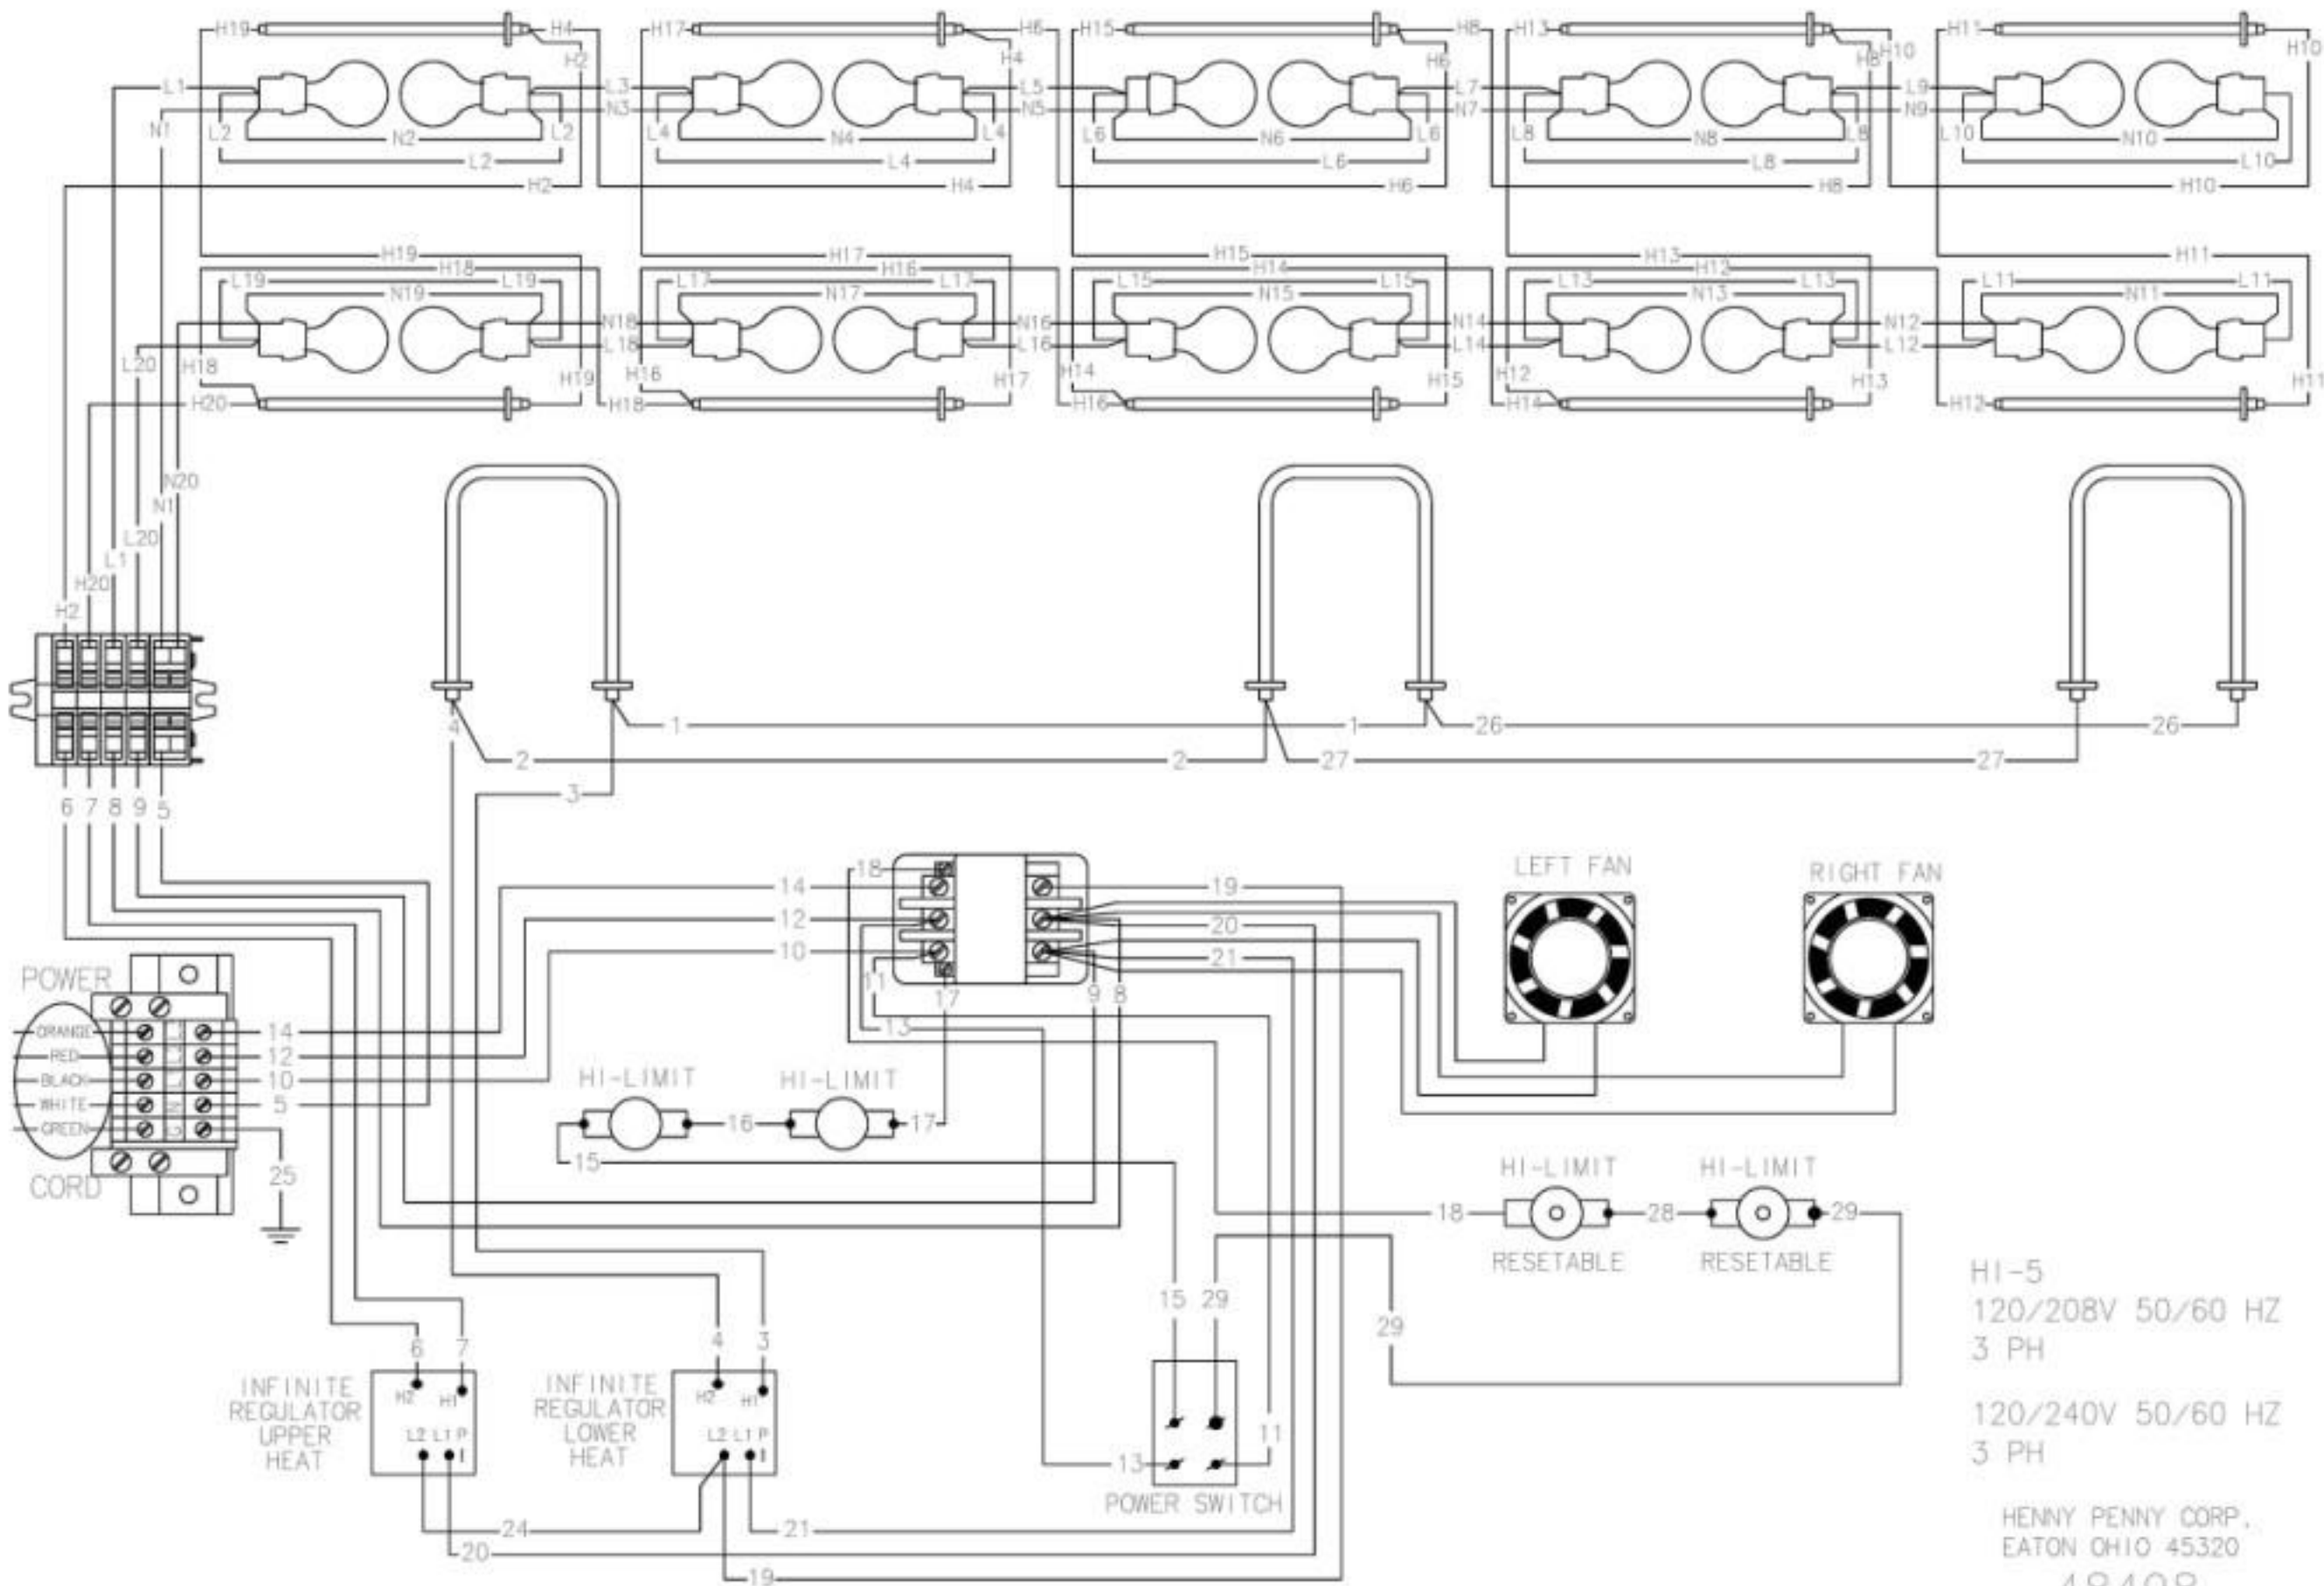

HI-5  
400V 3N~  
50/60 HZ

HENNY PENNY CORP.  
EATON OHIO 45320  
48500

HI-5  
 120/208V 50/60 HZ  
 3 PH  
  
 120/240V 50/60 HZ  
 3 PH

HENNY PENNY CORP.  
 EATON OHIO 45320  
 48498

HI-5  
 120/208V 50/60 HZ  
 1 PH  
 120/240V 50/60 HZ  
 1 PH

HENNY PENNY CORP.  
 EATON OHIO 45320  
 48496

HI-3  
230 1N~  
50/60 HZ

HENNY PENNY CORP.  
EATON OHIO 45320

48545

HI-3  
 120/208V 50/60 HZ  
 3 PH  
  
 120/240V 50/60 HZ  
 3 PH

HENNY PENNY CORP.  
 EATON OHIO 45320