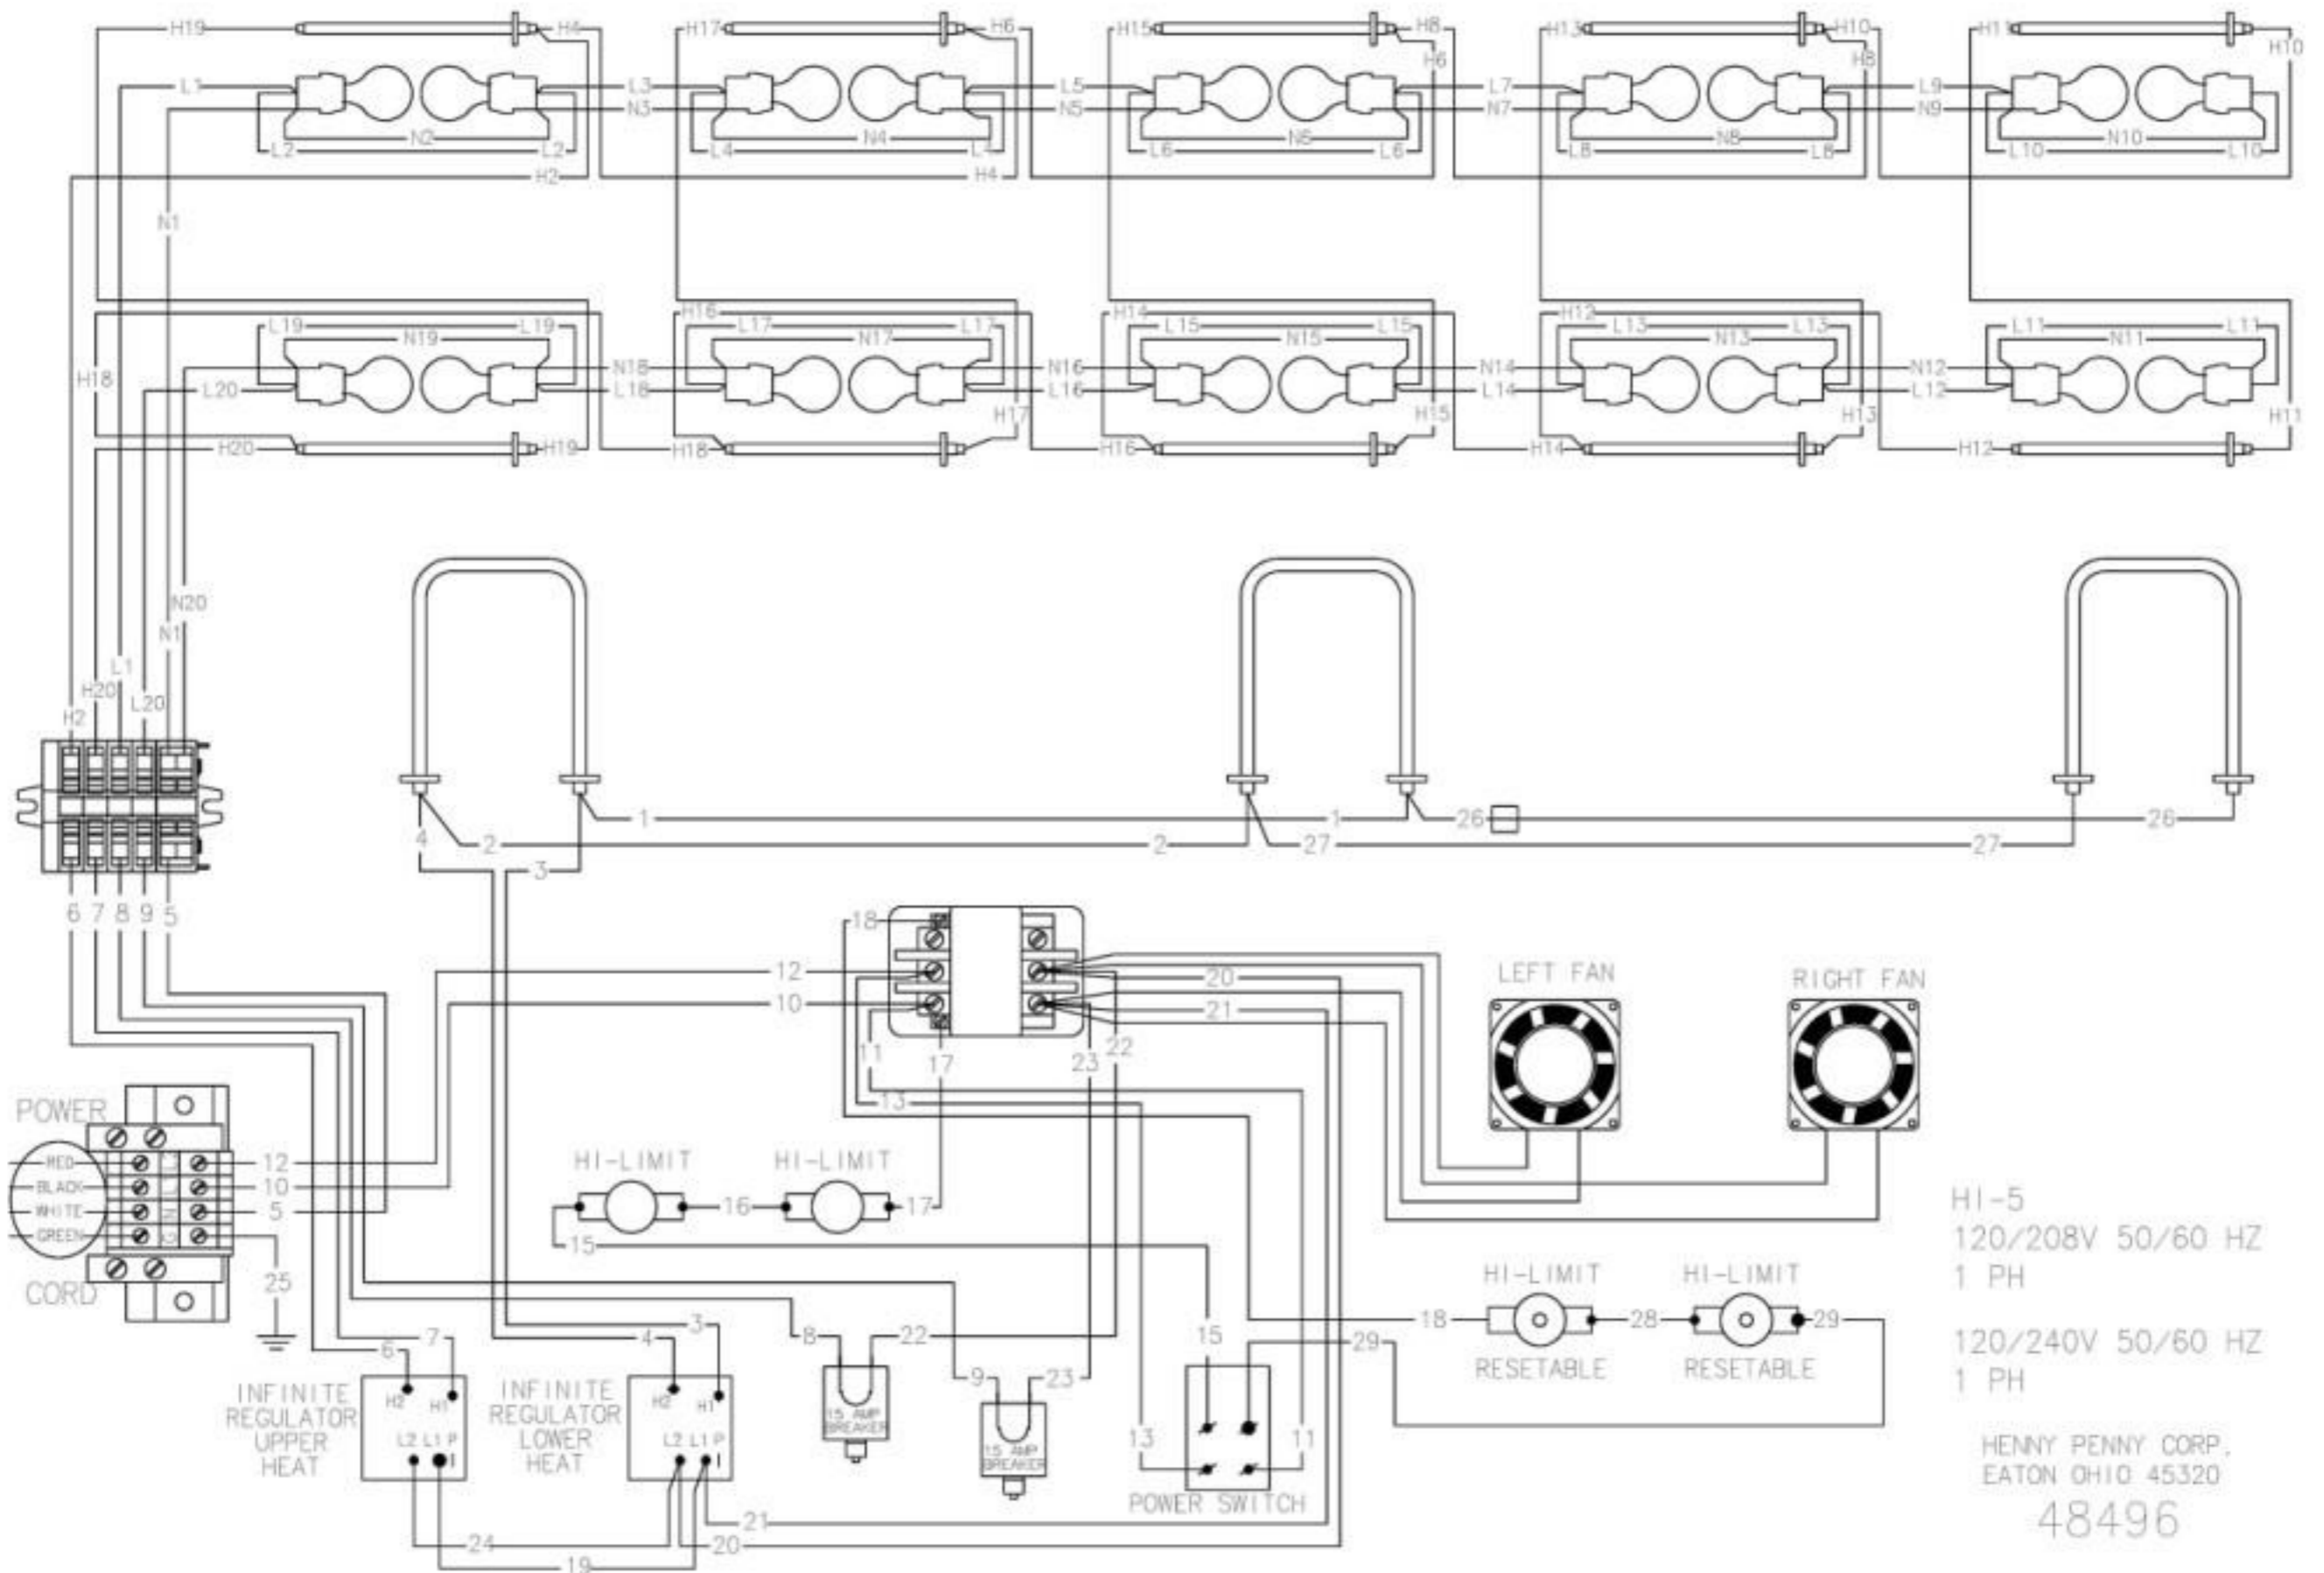

HI-5  
400V 3N~  
50/60 HZ

HENNY PENNY CORP.  
EATON OHIO 45320  
48500

HI-5  
 120/208V 50/60 HZ  
 3 PH  
  
 120/240V 50/60 HZ  
 3 PH

HENNY PENNY CORP.  
 EATON OHIO 45320  
 48498

HI-5  
 120/208V 50/60 HZ  
 1 PH  
 120/240V 50/60 HZ  
 1 PH