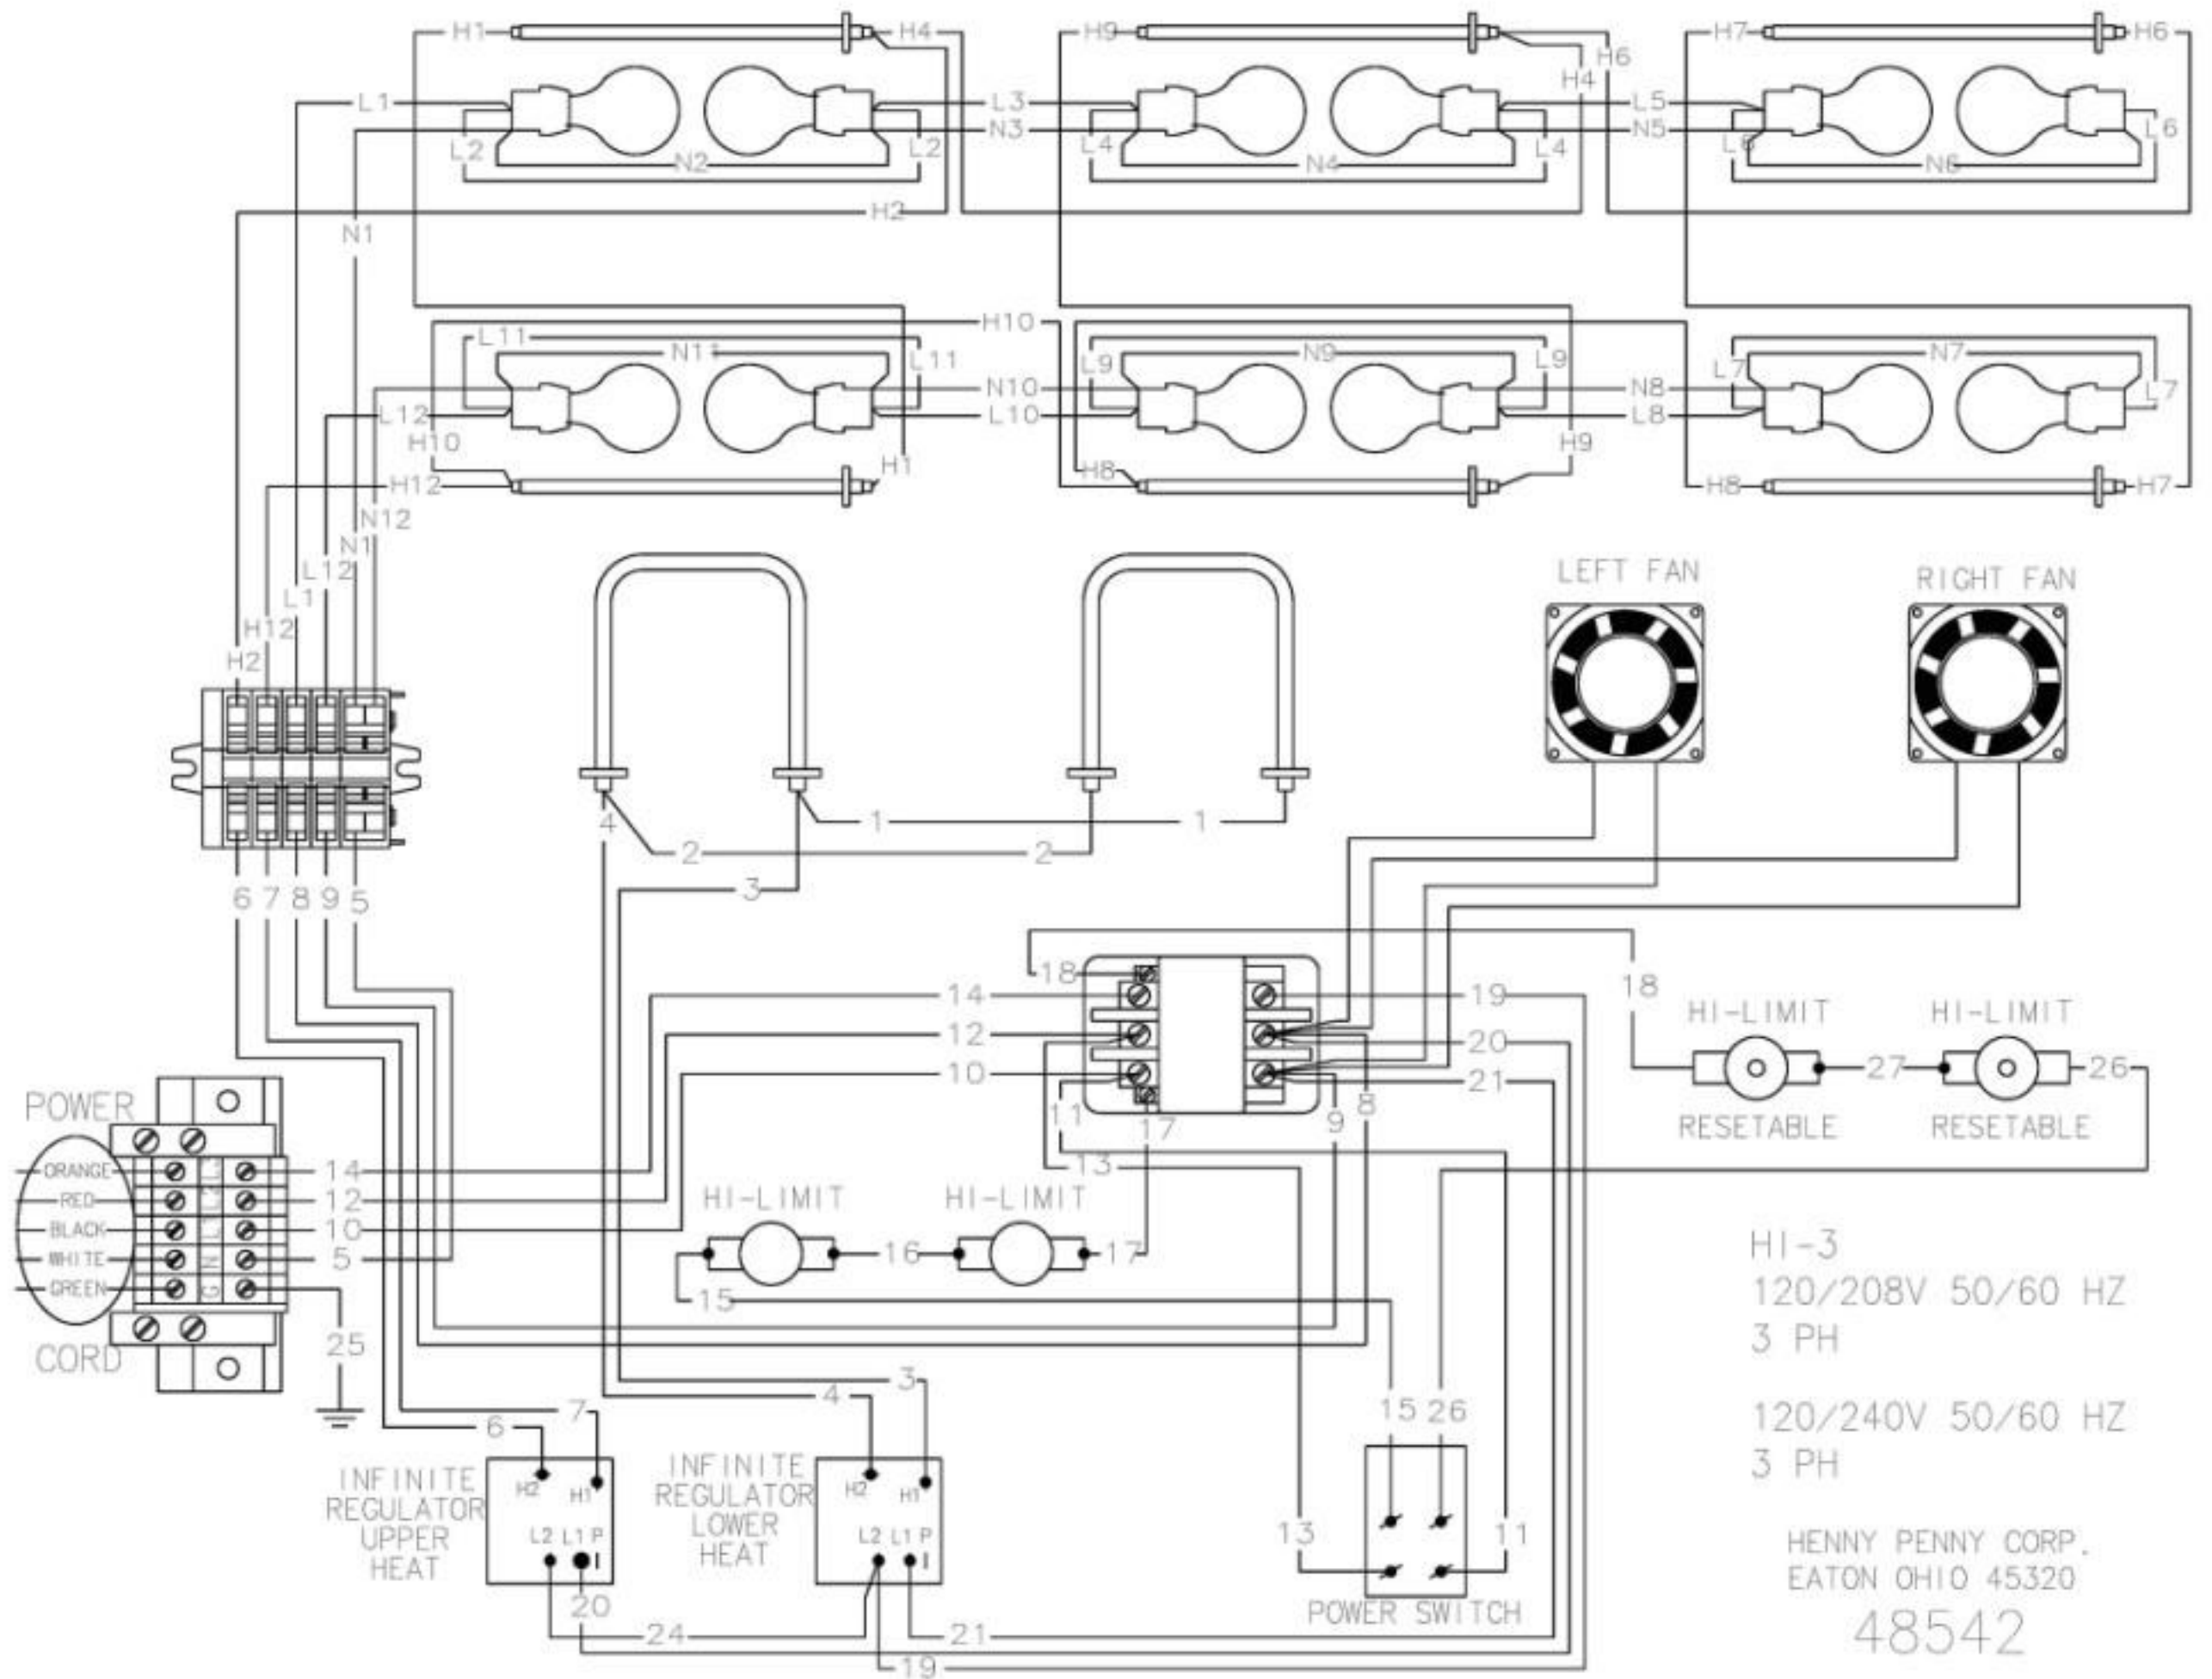

HI-5  
400V 3N~  
50/60 HZ

HENNY PENNY CORP.  
EATON OHIO 45320  
48500

HI-5  
 120/208V 50/60 HZ  
 3 PH  
  
 120/240V 50/60 HZ  
 3 PH

HENNY PENNY CORP.  
 EATON OHIO 45320  
 48498

HI-5  
 120/208V 50/60 HZ  
 1 PH  
 120/240V 50/60 HZ  
 1 PH

HENNY PENNY CORP.  
 EATON OHIO 45320  
 48496

HI-3  
230 1N~  
50/60 HZ

HENNY PENNY CORP.  
EATON OHIO 45320

48545

HI-3  
 120/208V 50/60 HZ  
 3 PH  
  
 120/240V 50/60 HZ  
 3 PH

HENNY PENNY CORP.  
 EATON OHIO 45320