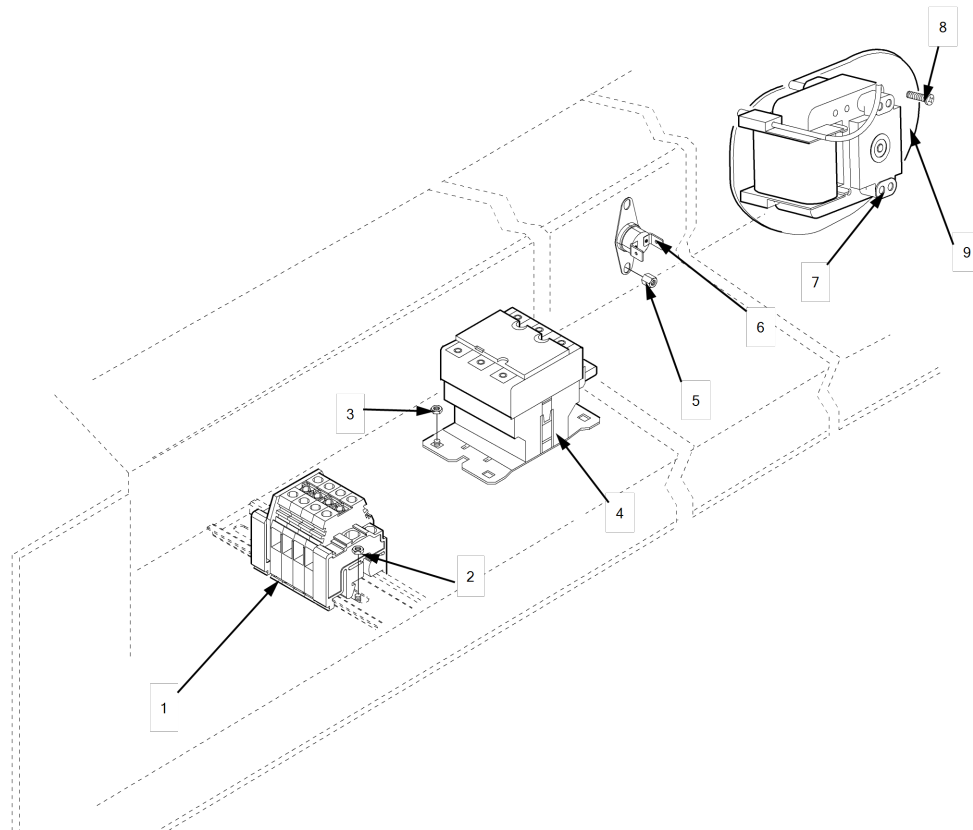

For the most up-to-date parts information, visit
<https://parts.hennypennyhelp.com>.

HMR 103 Lower Control Panel

Item No.	Part No.	Description	Qty.	Stocking Level
			103	
1	49367	Terminal block assembly	1	
1	49641	Terminal block assembly, CE	1	
2	NS02-006	Nut	2	
3	NS02-006	Nut	2	
3*	51062	EMC filter board, CE	1	A
4	19405	Contactora, 208/240 VAC	1	A