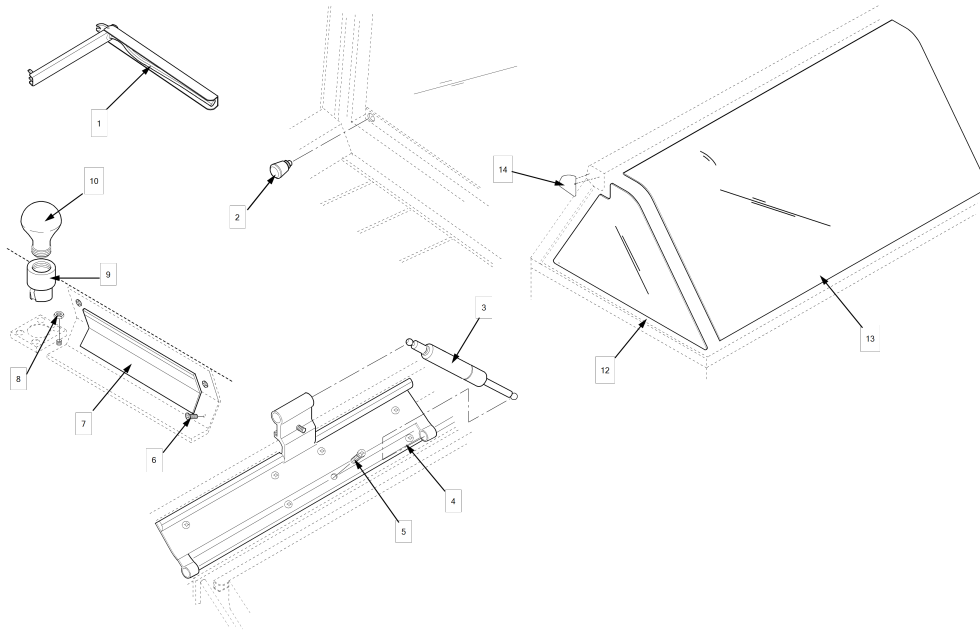

For the most up-to-date parts information, visit
<https://parts.hennypennyhelp.com>.

HMR 107 Under Canopy and Glass

Item No.	Part No.	Description	Qty.	Stocking Level
			107	
1	56878	Gas ram installation tool	A/R	A
2	56883	Side glass retainer, spring loaded	2	
3	56343-001	Gas ram, 100N	Refer to Gas Ram selection chart	B
3	56343-002	Gas ram, 200N		B
3	56343-003	Gas ram, 300N		B
3	56343-004	Gas ram, 400N		B
3	56343-005	Gas ram, 500N		B
4	56345	Lift element	4