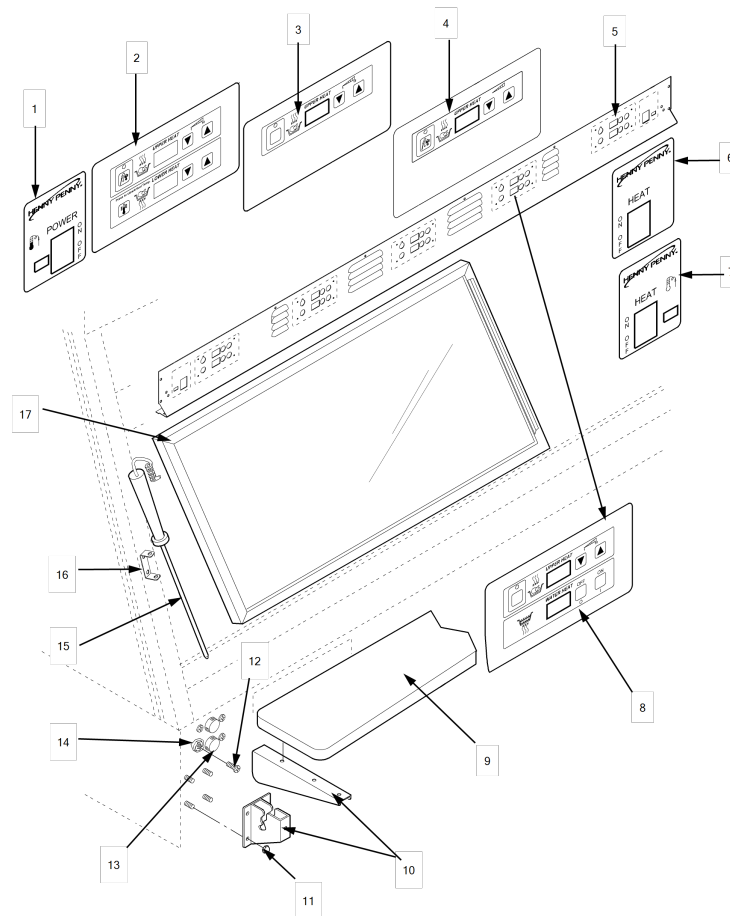

For the most up-to-date parts information, visit
<https://parts.hennypennyhelp.com>.

HMR 105 Covers, Doors, and Shelves

Item No.	Part No.	Description	Qty.	Stocking Level
			105	
1	61753	Power with probe decal (SN: CY096JA & below)	1	
2	56349	Control decal, upper air	1	
3	59302	Control decal, radio w/o probe	1	
4	56347	Control decal, upper heat	2