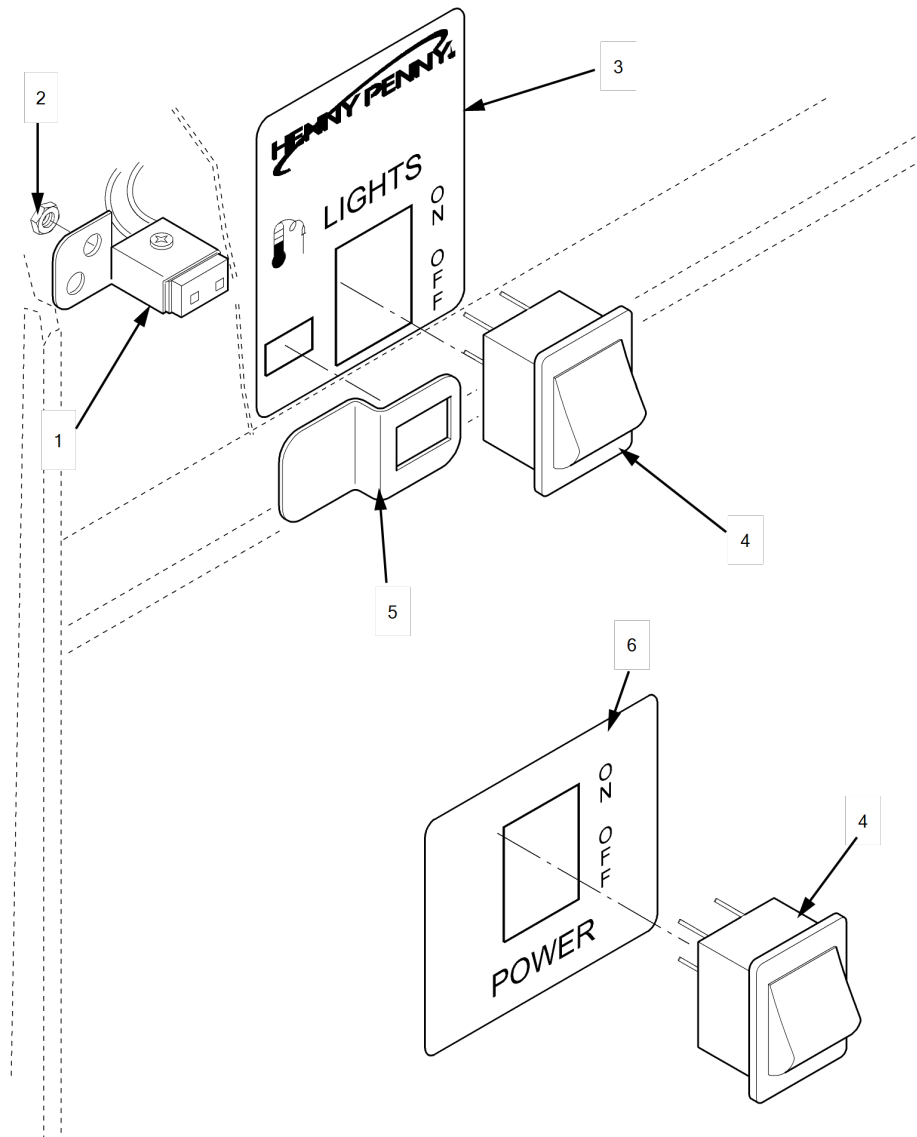

For the most up-to-date parts information, visit
<https://parts.hennypennyhelp.com>.

HMR 103 Upper Controls and Decals

Item No.	Part No.	Description	Qty.	Stocking Level
			103	
1	56380	Probe receptacle assembly	2	A
2	NS02-006	Nut	2