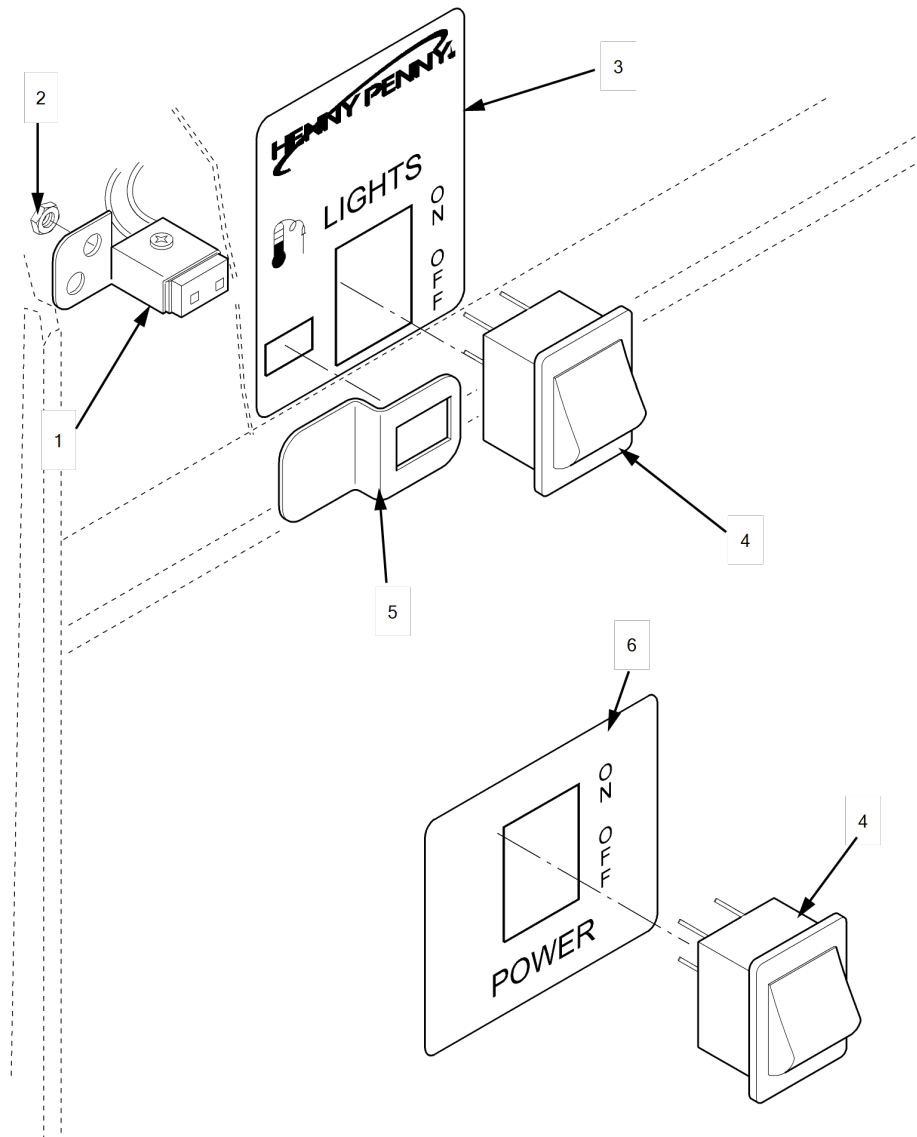

For the most up-to-date parts information, visit
<https://parts.hennypennyhelp.com>.

HMR 106 Upper Controls and Decals

Item No.	Part No.	Description	Qty.	Stocking Level
			106	
1	56380	Probe receptacle assembly	2	A