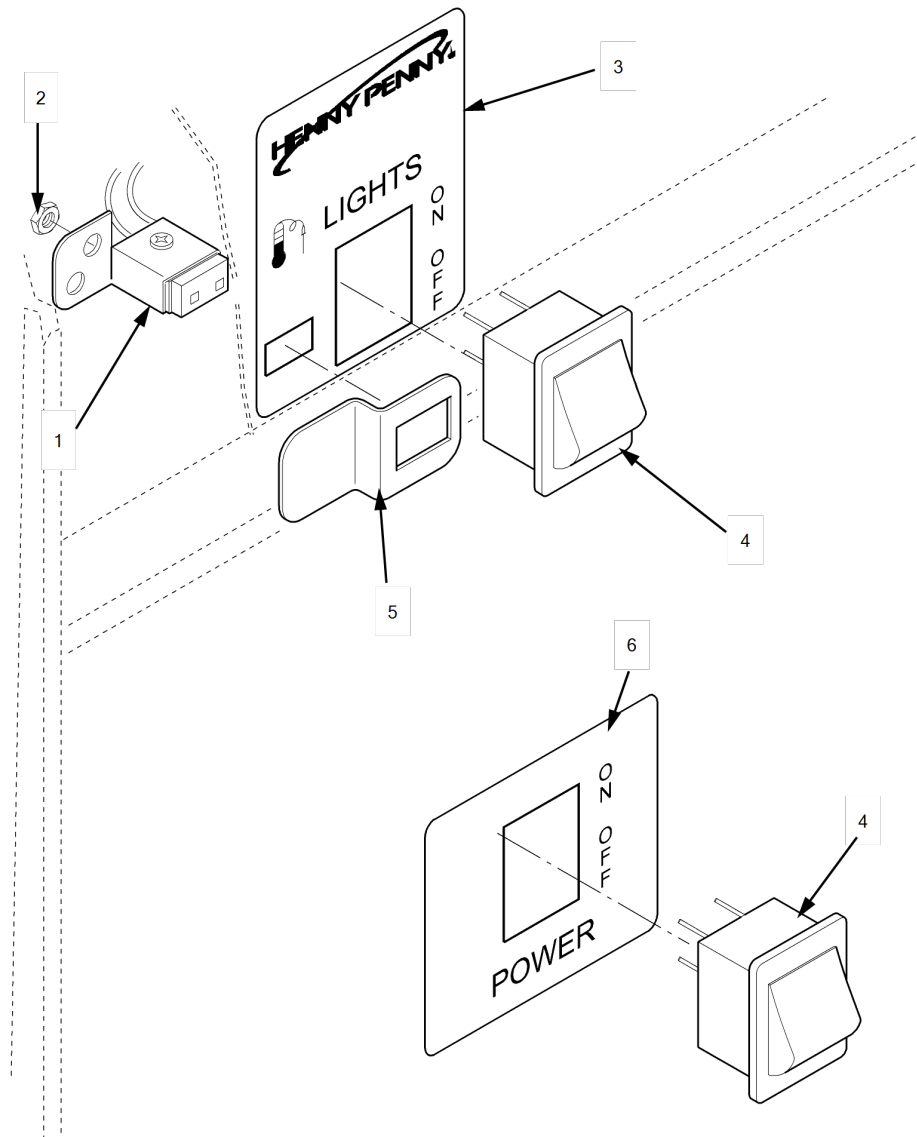

For the most up-to-date parts information, visit
<https://parts.hennypennyhelp.com>.

HMR 107 Upper Controls and Decals

Item No.	Part No.	Description	Qty.	Stocking Level
			107	
1	56380	Probe receptacle assembly	2	A