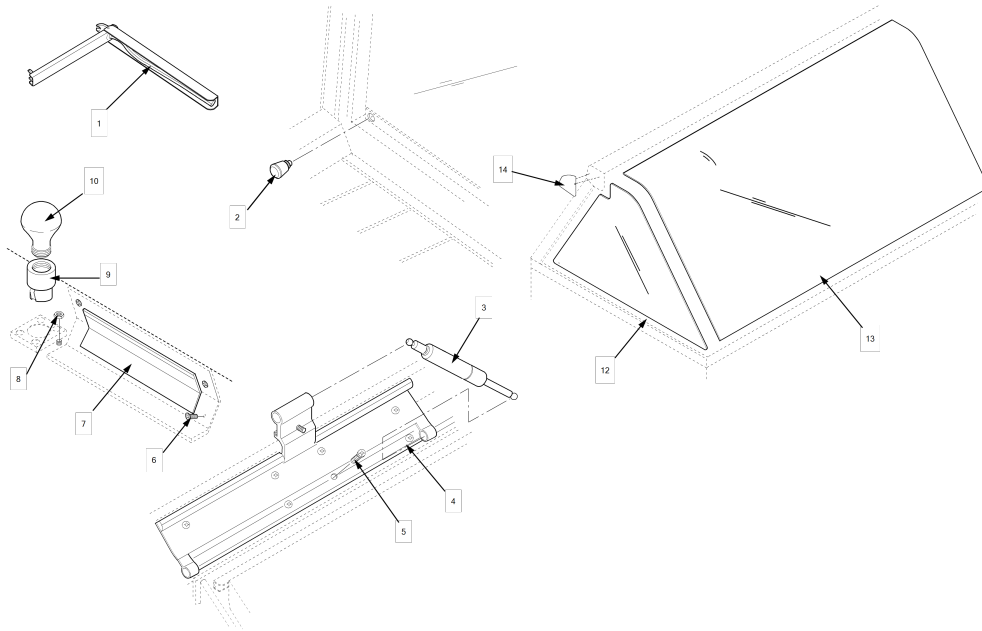

For the most up-to-date parts information, visit
<https://parts.hennypennyhelp.com>.

HMR 103 Under Canopy and Glass

Item No.	Part No.	Description	Qty.	Stocking Level
			103	
1	56878	Gas ram installation tool	A/R	A
2	56883	Side glass retainer, spring loaded	2	
3	56343-001	Gas ram, 100N	Refer to Gas Ram selection chart	B
3	56343-002	Gas ram, 200N		B
3	56343-003	Gas ram, 300N		B
3	56343-004	Gas ram, 400N		B
3	56343-005	Gas ram, 500N		B
4	56345	Lift element	2