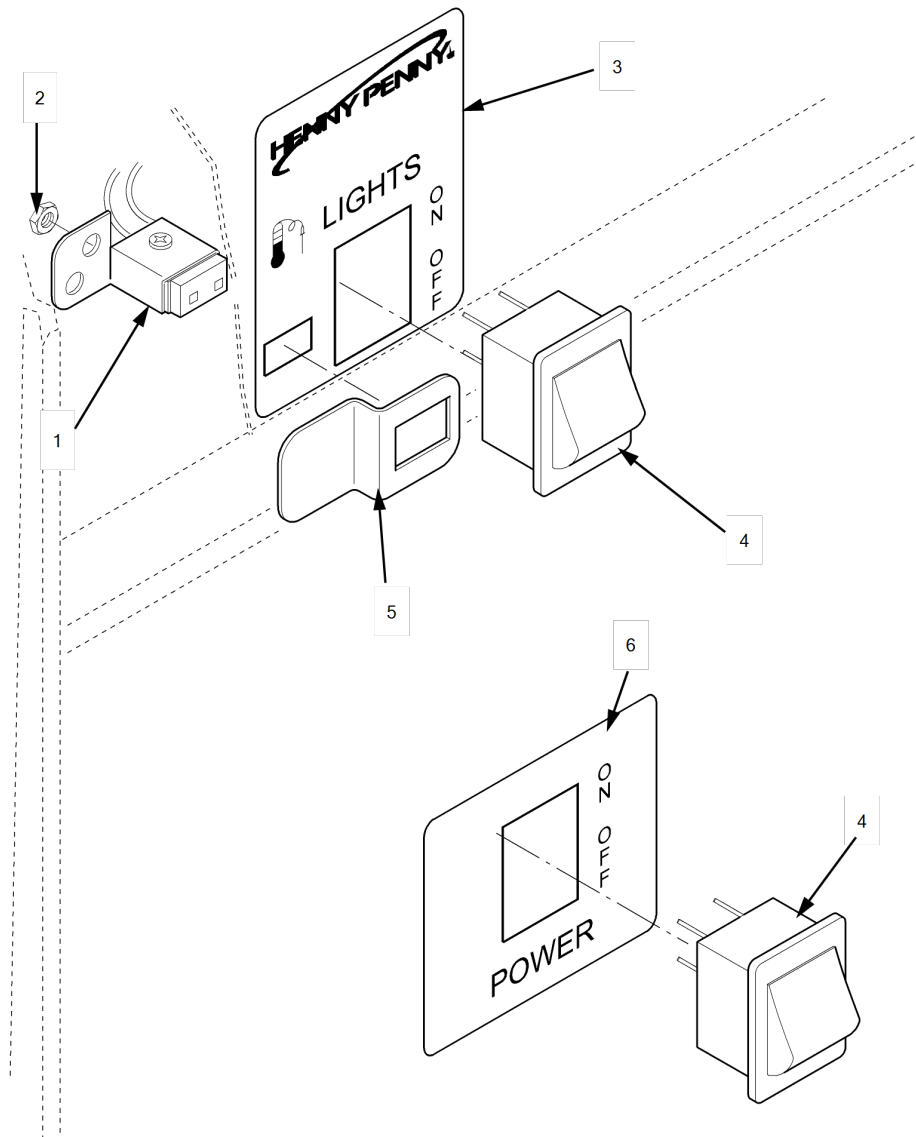

For the most up-to-date parts information, visit
<https://parts.hennypennyhelp.com>.

HMR 105 Upper Controls and Decals

Item No.	Part No.	Description	Qty.	Stocking Level
			105	
1	56380	Probe receptacle assembly	2	A