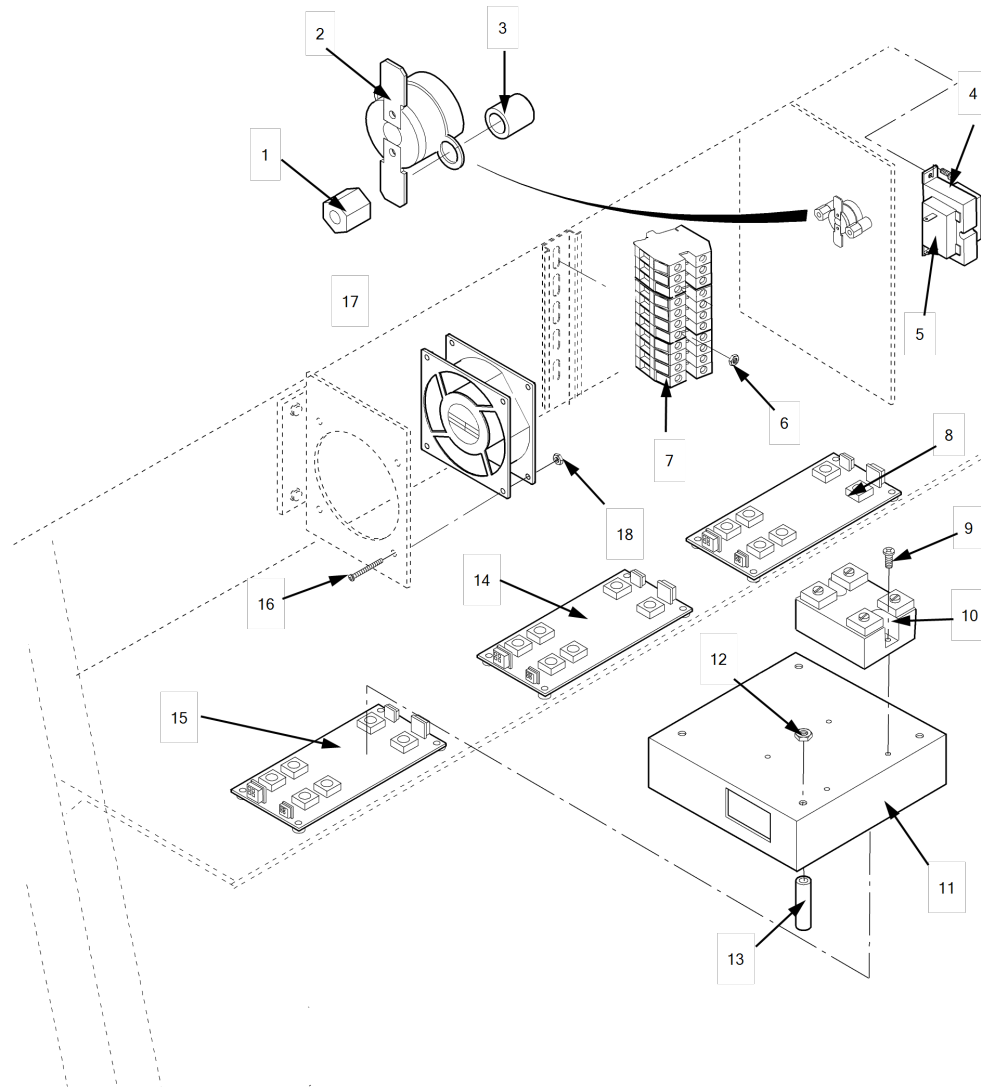

For the most up-to-date parts information, visit
<https://parts.hennypennyhelp.com>.

HMR 105 Upper Control Panel

Item No.	Part No.	Description	Qty.	Stocking Level
			105	
1	ME50-023	Standoff	4	
2	58670	High limit, 165° F	2	A