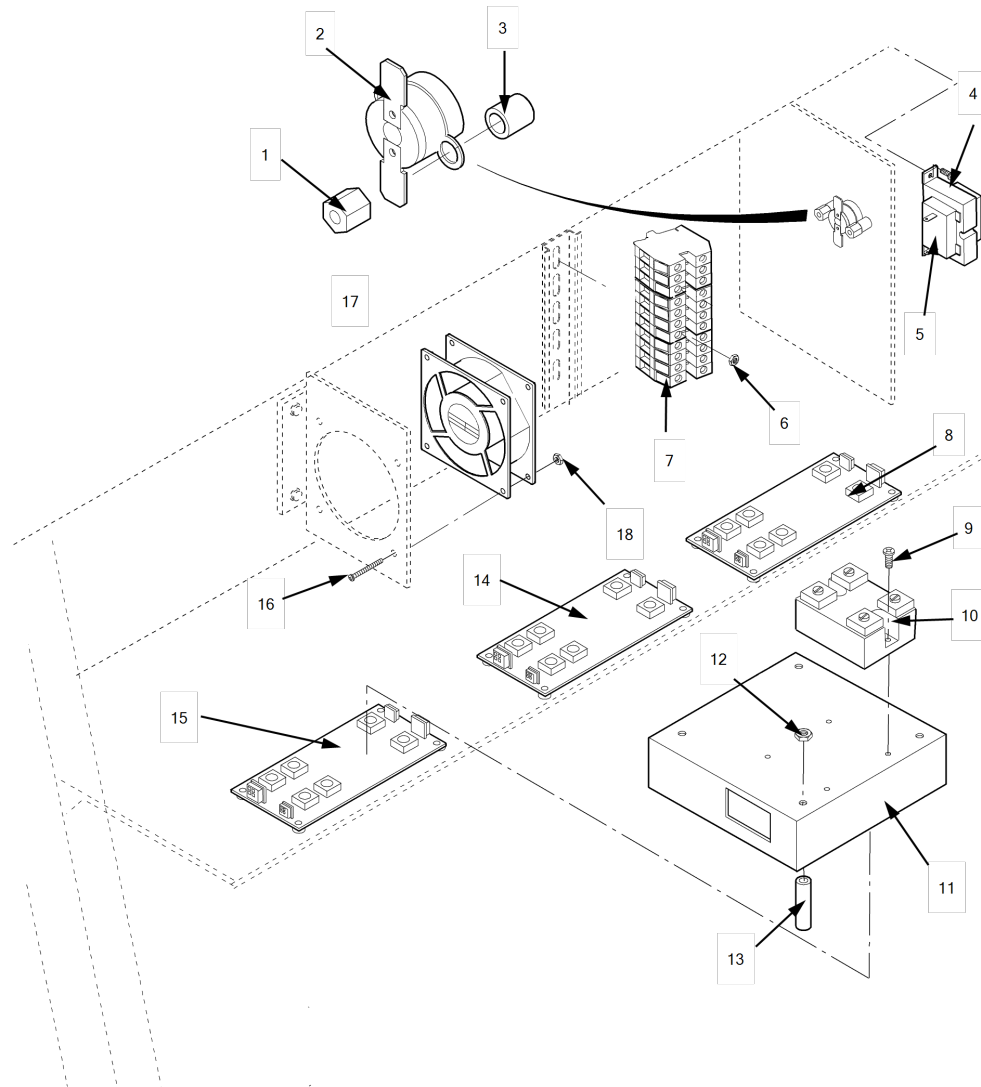

For the most up-to-date parts information, visit
<https://parts.hennypennyhelp.com>.

HMR 107 Upper Control Panel

Item No.	Part No.	Description	Qty.	Stocking Level
			107	
1	ME50-023	Standoff	4	
2	58670	High limit, 165° F	2	A