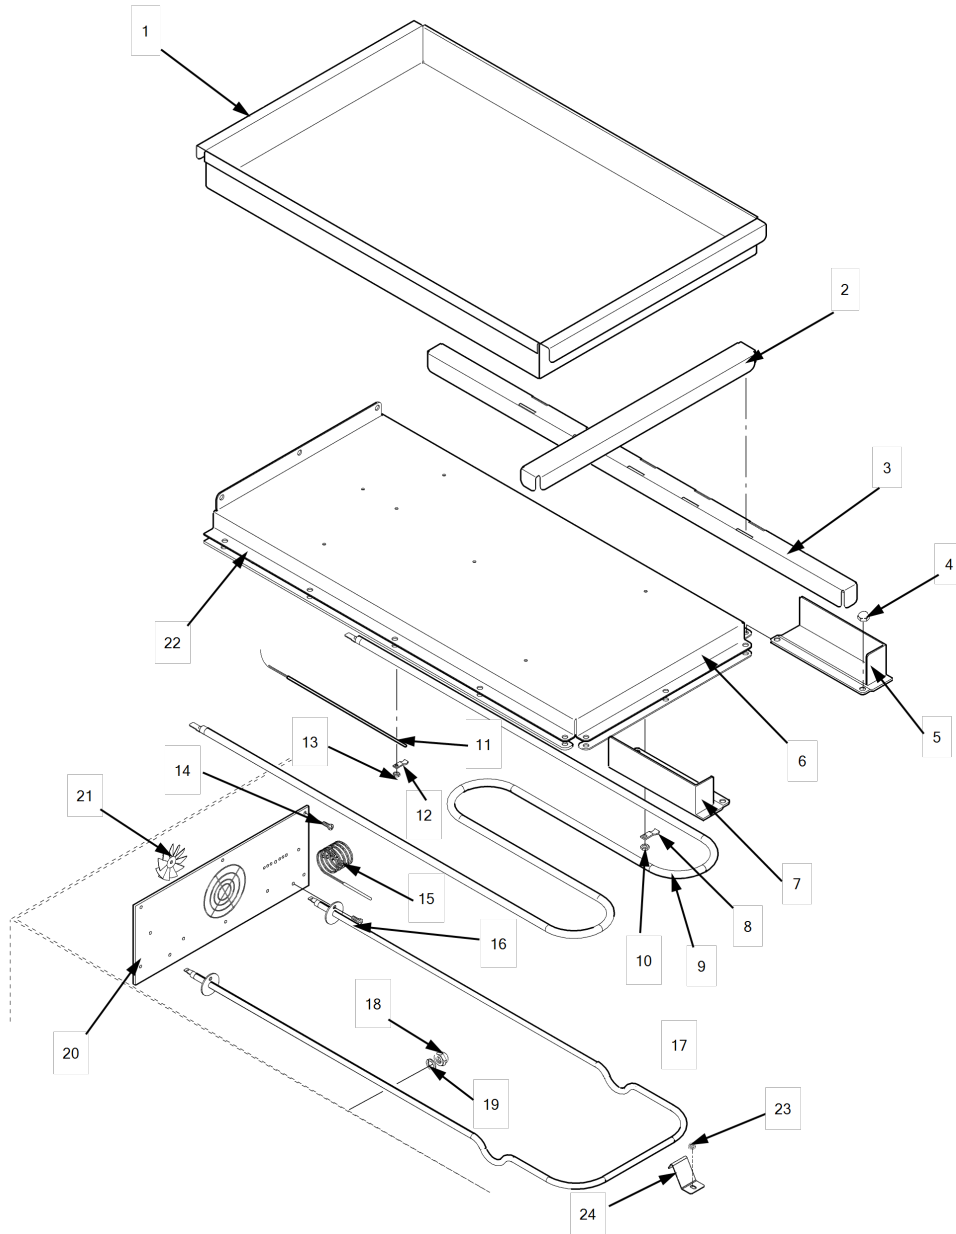

For the most up-to-date parts information, visit
<https://parts.hennypennyhelp.com>.

HMR 104 Lower Heat

For the most up-to-date parts information, visit
<https://parts.hennypennyhelp.com>.

Item No.	Part No.	Description	Qty.	Stocking Level
			104	
1	59315	Water pan, small service only	1	
1	91963	Water pan, standard	1	
2	37371	Cross support pan, short	8	
3	37159	Support pan, long	8	
3	14462	Support pan and shelf kit (Use with 14463 & 14464)	1	
4	NS03-002	Acorn nut, #10-24	13	
5	63440	Water pan locator, right (service only)	1	
5	91977	Water pan locator, standard	2	
5	91978	Water pan locator, cambo	A/R	
6	56862	Water pan gasket	1	
7	63441	Water pan locator, left (service only)	1	
8	56354	Water heater clip	5	
9	56310-01	Water pan heater, 230VAC, 400W (Under 56414)	1	B
9	56310-02	Water pan heater, 208VAC, 400W (Under 56414)	1	B
10	NS02-005	Nut	5	
11	26252	Water pan probe, 6 in	1	
12	MS01-462	Tube clamp	2