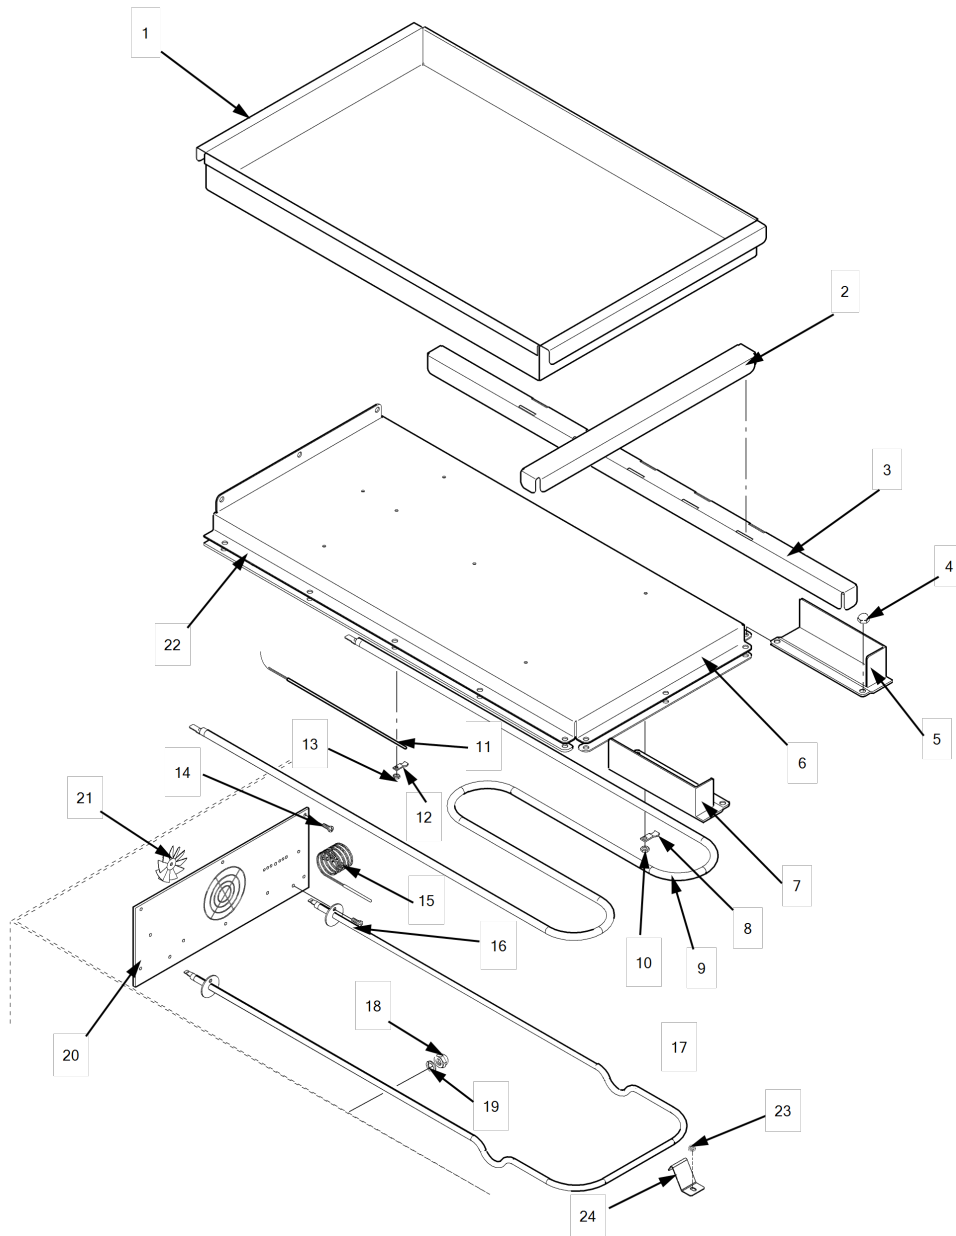

For the most up-to-date parts information, visit
<https://parts.hennypennyhelp.com>.

HMR 103 Lower Heat

For the most up-to-date parts information, visit
<https://parts.hennypennyhelp.com>.

Item No.	Part No.	Description	Qty.	Stocking Level
			103	
1	59315	Water pan, small service only	1	
1	91963	Water pan, standard	1	
2	37371	Cross support pan, short	6	
3	37159	Support pan, long	6	
3	14462	Support pan and shelf kit (Use with 14463 & 14464)	1	
4	NS03-002	Acorn nut, #10-24	13	
5	63440	Water pan locator, right (service only)	1	
5	91977	Water pan locator, standard	2	
5	91978	Water pan locator, cambo	A/R	
6	56862	Water pan gasket	1	
7	63441	Water pan locator, left (service only)	1	
8	56354	Water heater clip	5	
9	56310-01	Water pan heater, 230VAC, 400W (Under 56414)	1	B
9	56310-02	Water pan heater, 208VAC, 400W (Under 56414)	1	B
10	NS02-005	Nut	5	
11	26252	Water pan probe, 6 in	1	
12	MS01-462	Tube clamp	2