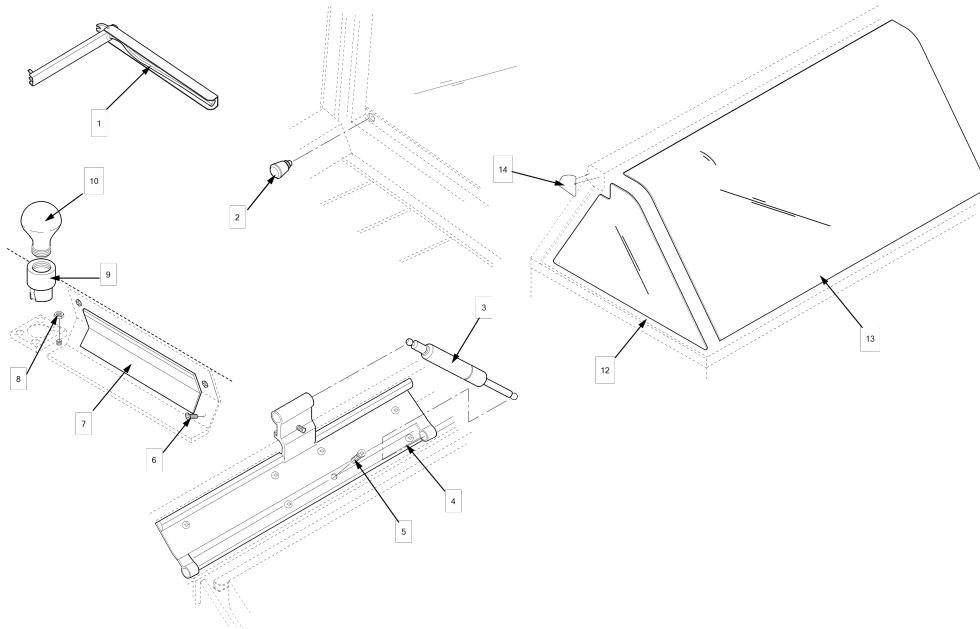

For the most up-to-date parts information, visit
<https://parts.hennypennyhelp.com>.

HMR 106 Under Canopy and Glass

Item No.	Part No.	Description	Qty.	Stocking Level
			106	
1	56878	Gas ram installation tool	A/R	A
2	56883	Side glass retainer, spring loaded	2	
3	56343-001	Gas ram, 100N	Refer to Gas Ram selection chart	B
3	56343-002	Gas ram, 200N		B
3	56343-003	Gas ram, 300N		B
3	56343-004	Gas ram, 400N		B
3	56343-005	Gas ram, 500N		B
4	56345	Lift element	3