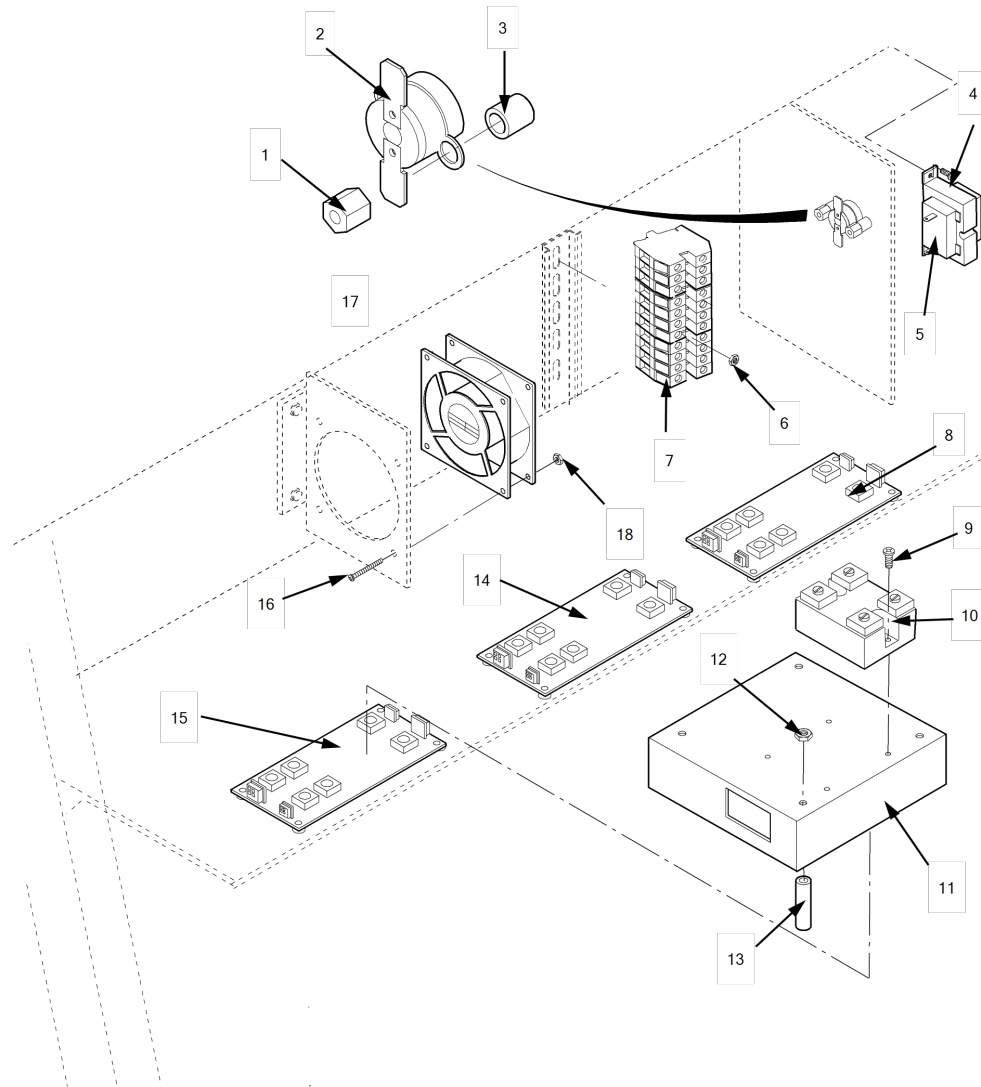

For the most up-to-date parts information, visit
<https://parts.hennypennyhelp.com>.

HMR 104 Upper Control Panel

Item No.	Part No.	Description	Qty.	Stocking Level
			104	
1	ME50-023	Standoff	2	
2	58670	High limit, 165° F	1	A