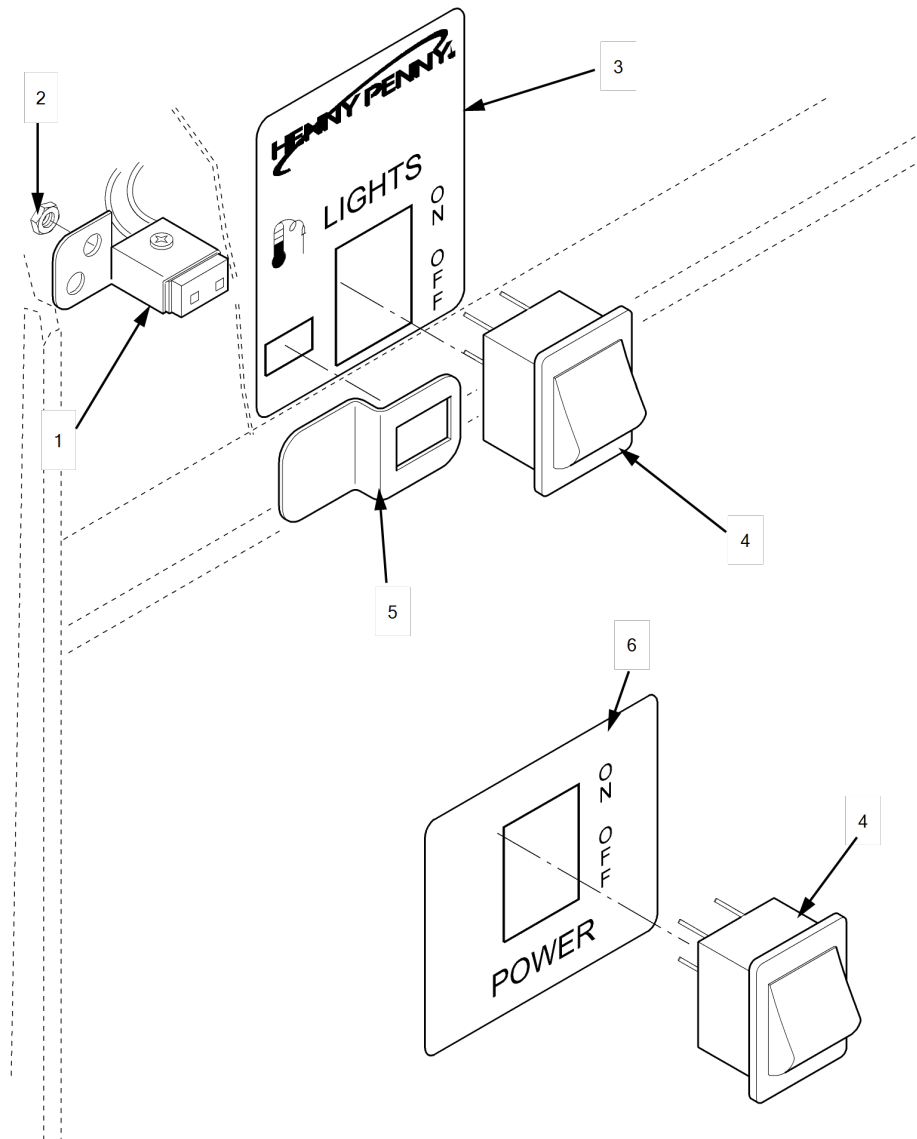

For the most up-to-date parts information, visit
<https://parts.hennypennyhelp.com>.

HMR 104 Upper Controls and Decals

Item No.	Part No.	Description	Qty.	Stocking Level
			104	
1	56380	Probe receptacle assembly	2	A