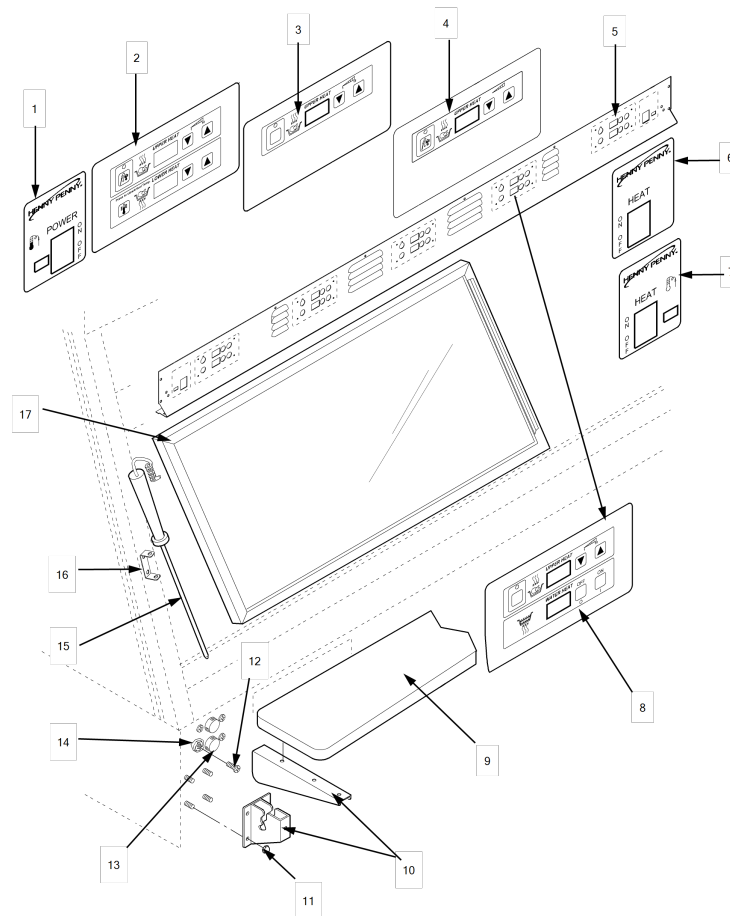

For the most up-to-date parts information, visit
<https://parts.hennypennyhelp.com>.

HMR 106 Covers, Doors, and Shelves

Item No.	Part No.	Description	Qty.	Stocking Level
			106	
1	61753	Power with probe decal (SN: CY106JA & below)	1	
2	56349	Control decal, upper air	1	
3	59302	Control decal, radio w/o probe	1	
4	56347	Control decal, upper heat	2