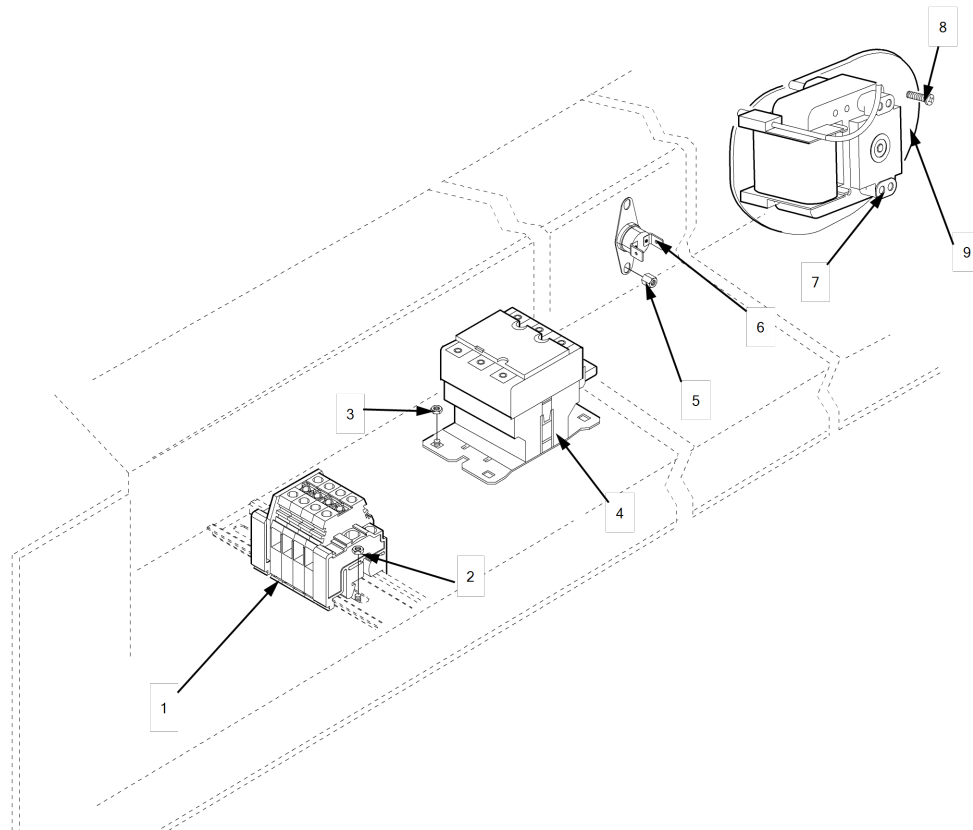

For the most up-to-date parts information, visit
<https://parts.hennypennyhelp.com>.

HMR 104 Lower Control Panel

Item No.	Part No.	Description	Qty.	Stocking Level
			104	
1	49367	Terminal block assembly	1	
1	49641	Terminal block assembly, CE	1	
2	NS02-006	Nut	2	
3	NS02-006	Nut	2	
3*	51062	EMC filter board, CE	1	A
4	19405	Contactora, 208/240 VAC	1	A