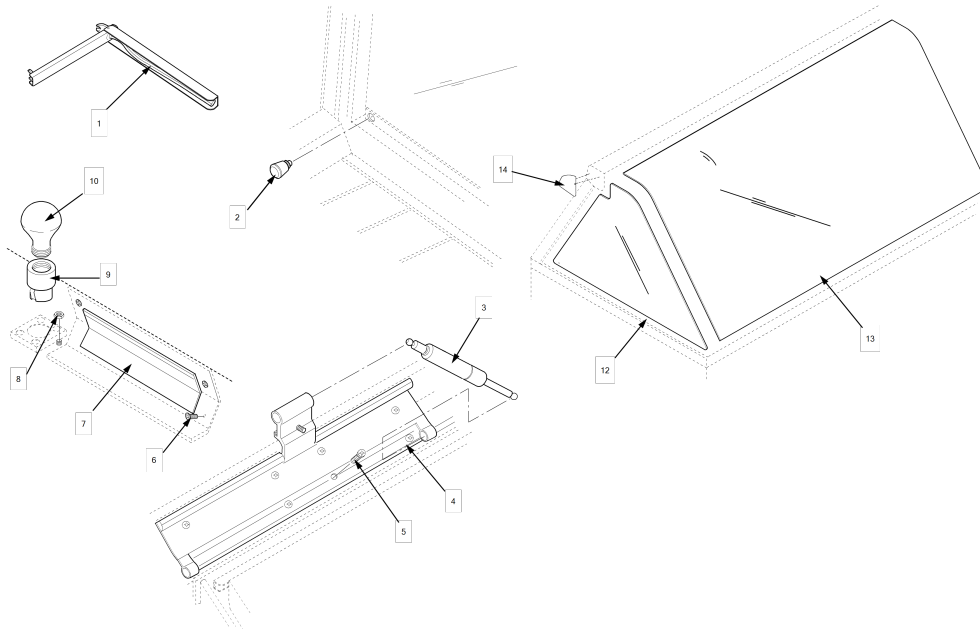

For the most up-to-date parts information, visit
<https://parts.hennypennyhelp.com>.

HMR 105 Under Canopy and Glass

Item No.	Part No.	Description	Qty.	Stocking Level
			105	
1	56878	Gas ram installation tool	A/R	A
2	56883	Side glass retainer, spring loaded	2	
3	56343-001	Gas ram, 100N	Refer to Gas Ram selection chart	B
3	56343-002	Gas ram, 200N		B
3	56343-003	Gas ram, 300N		B
3	56343-004	Gas ram, 400N		B
3	56343-005	Gas ram, 500N		B
4	56345	Lift element	3