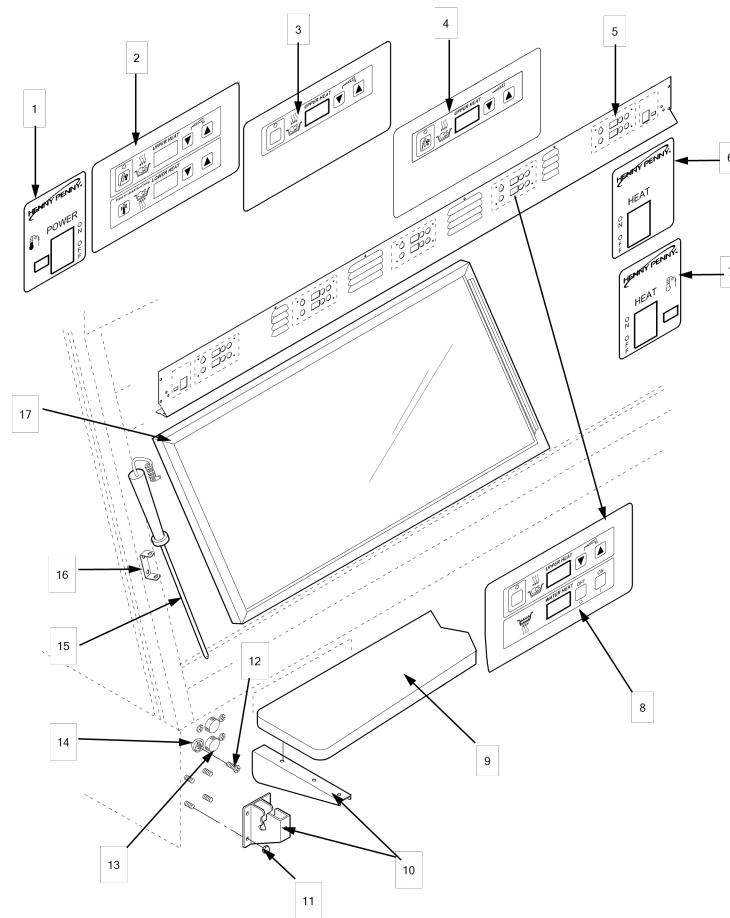

For the most up-to-date parts information, visit
<https://parts.hennypennyhelp.com>.

HMR 107 Covers, Doors, and Shelves

Item No.	Part No.	Description	Qty.	Stocking Level
			107	
1	61753	Power with probe decal	1	
2	56349	Control decal, upper air	1	
3	59302	Control decal, radio w/o probe	2	
4	56347	Control decal, upper heat	2