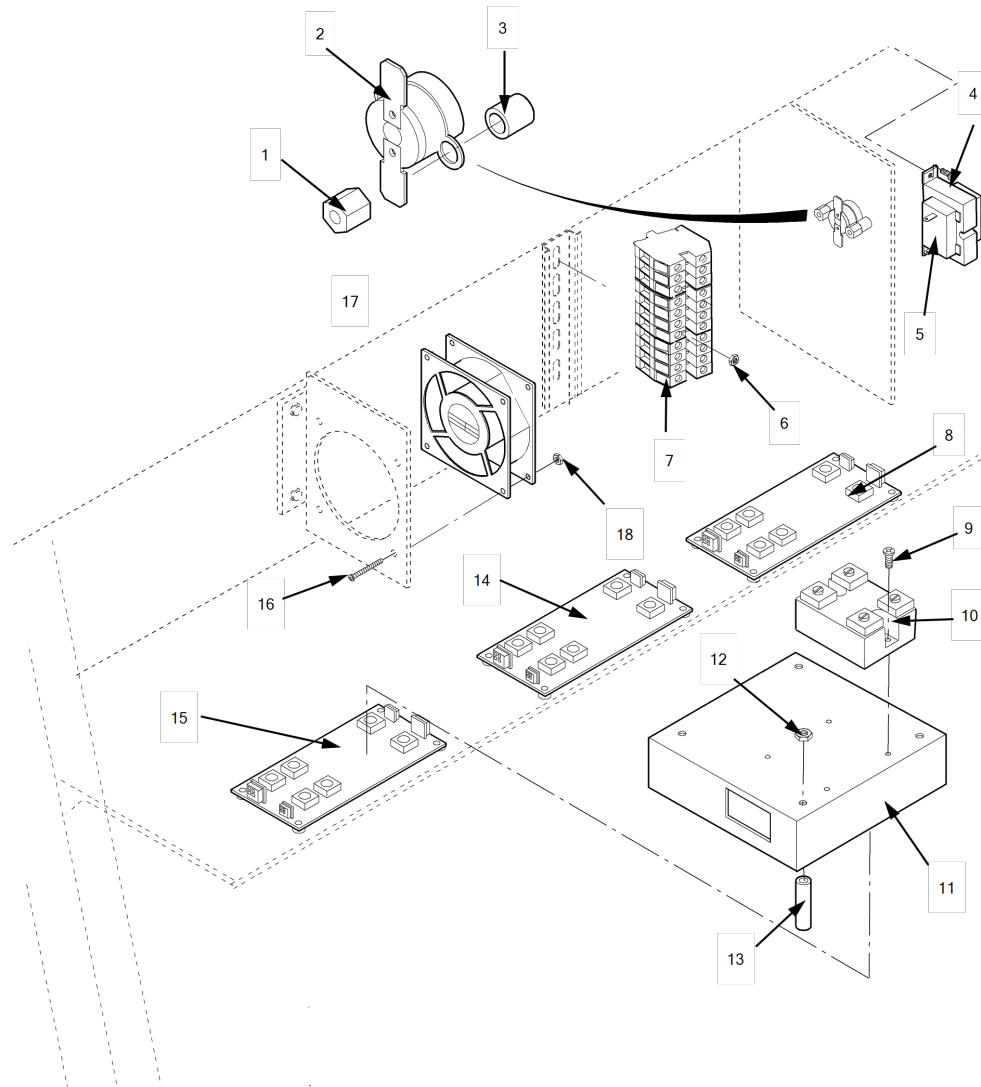

For the most up-to-date parts information, visit
<https://parts.hennypennyhelp.com>.

HMR 106 Upper Control Panel

Item No.	Part No.	Description	Qty.	Stocking Level
			106	
1	ME50-023	Standoff	4	
2	58670	High limit, 165° F	2	A