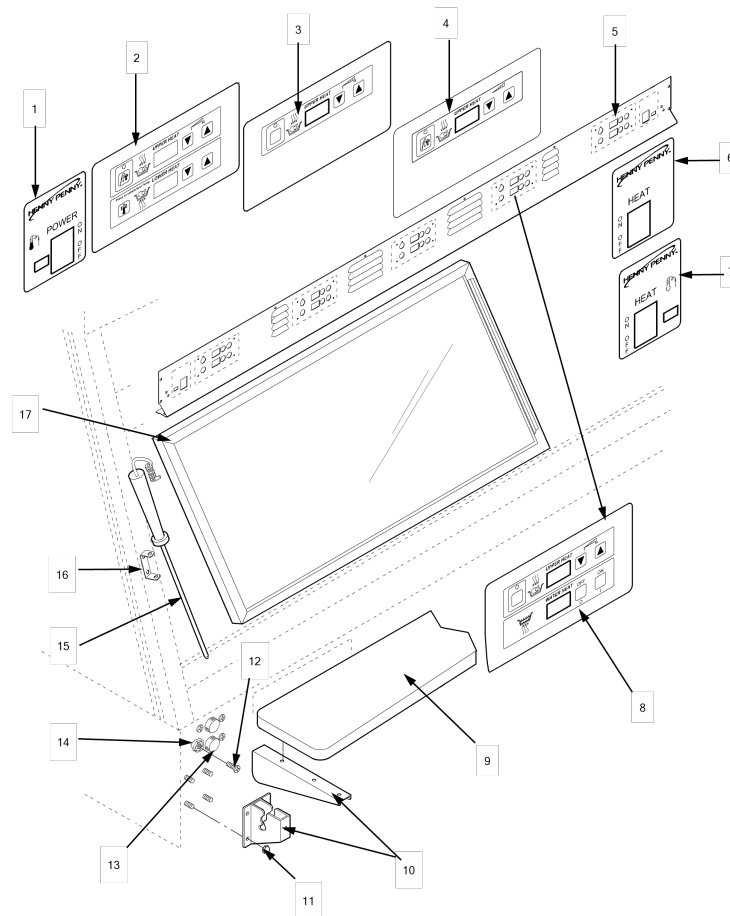

For the most up-to-date parts information, visit
<https://parts.hennypennyhelp.com>.

HMR 104 Covers, Doors, and Shelves

Item No.	Part No.	Description	Qty.	Stocking Level
			104	
1	61753	Power with probe decal (SN: CY074JA & below)	1	
2	56349	Control decal, upper air	1	
3	59302	Control decal, radio w/o probe	1	
4	56347	Control decal, upper heat	1