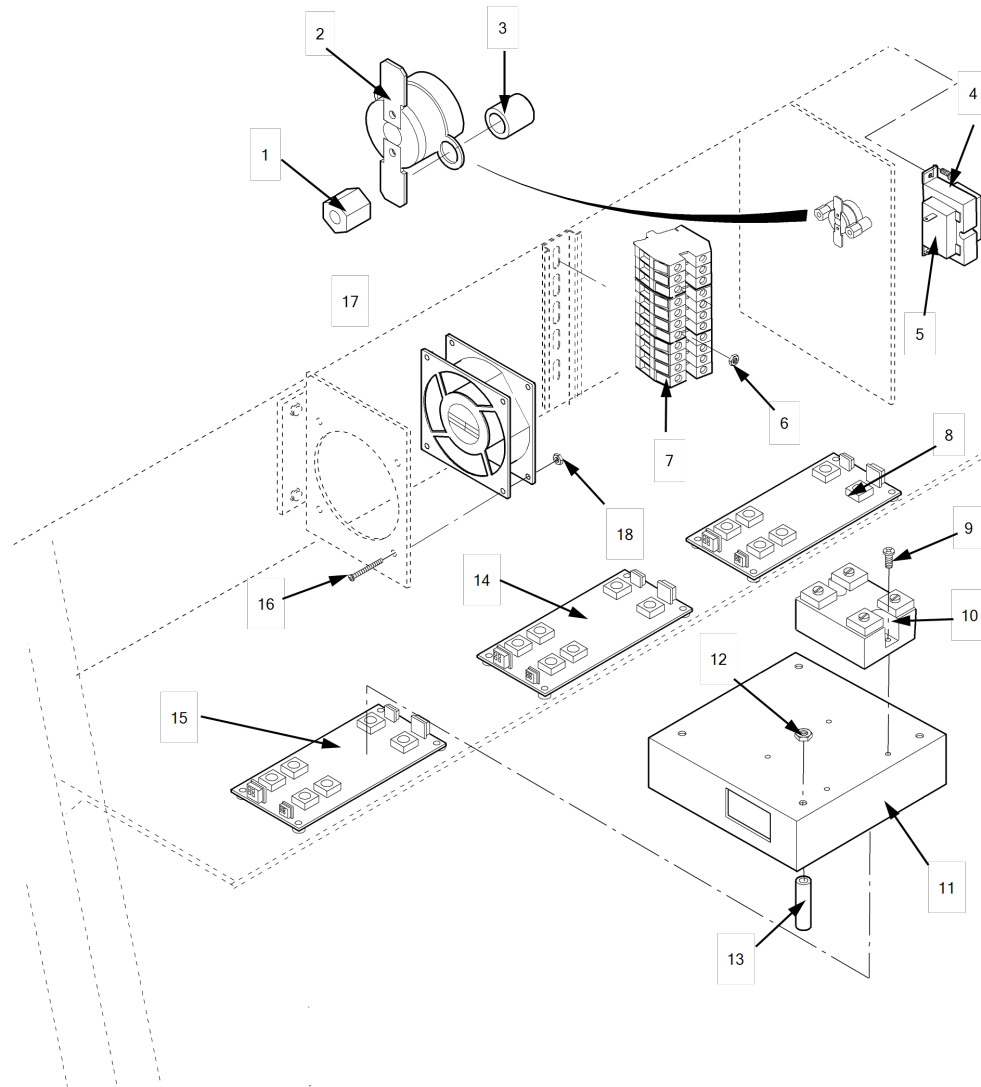

For the most up-to-date parts information, visit
<https://parts.hennypennyhelp.com>.

HMR 103 Upper Control Panel

Item No.	Part No.	Description	Qty.	Stocking Level
			103	
1	ME50-023	Standoff	2	
2	58670	High limit, 165° F	1	A