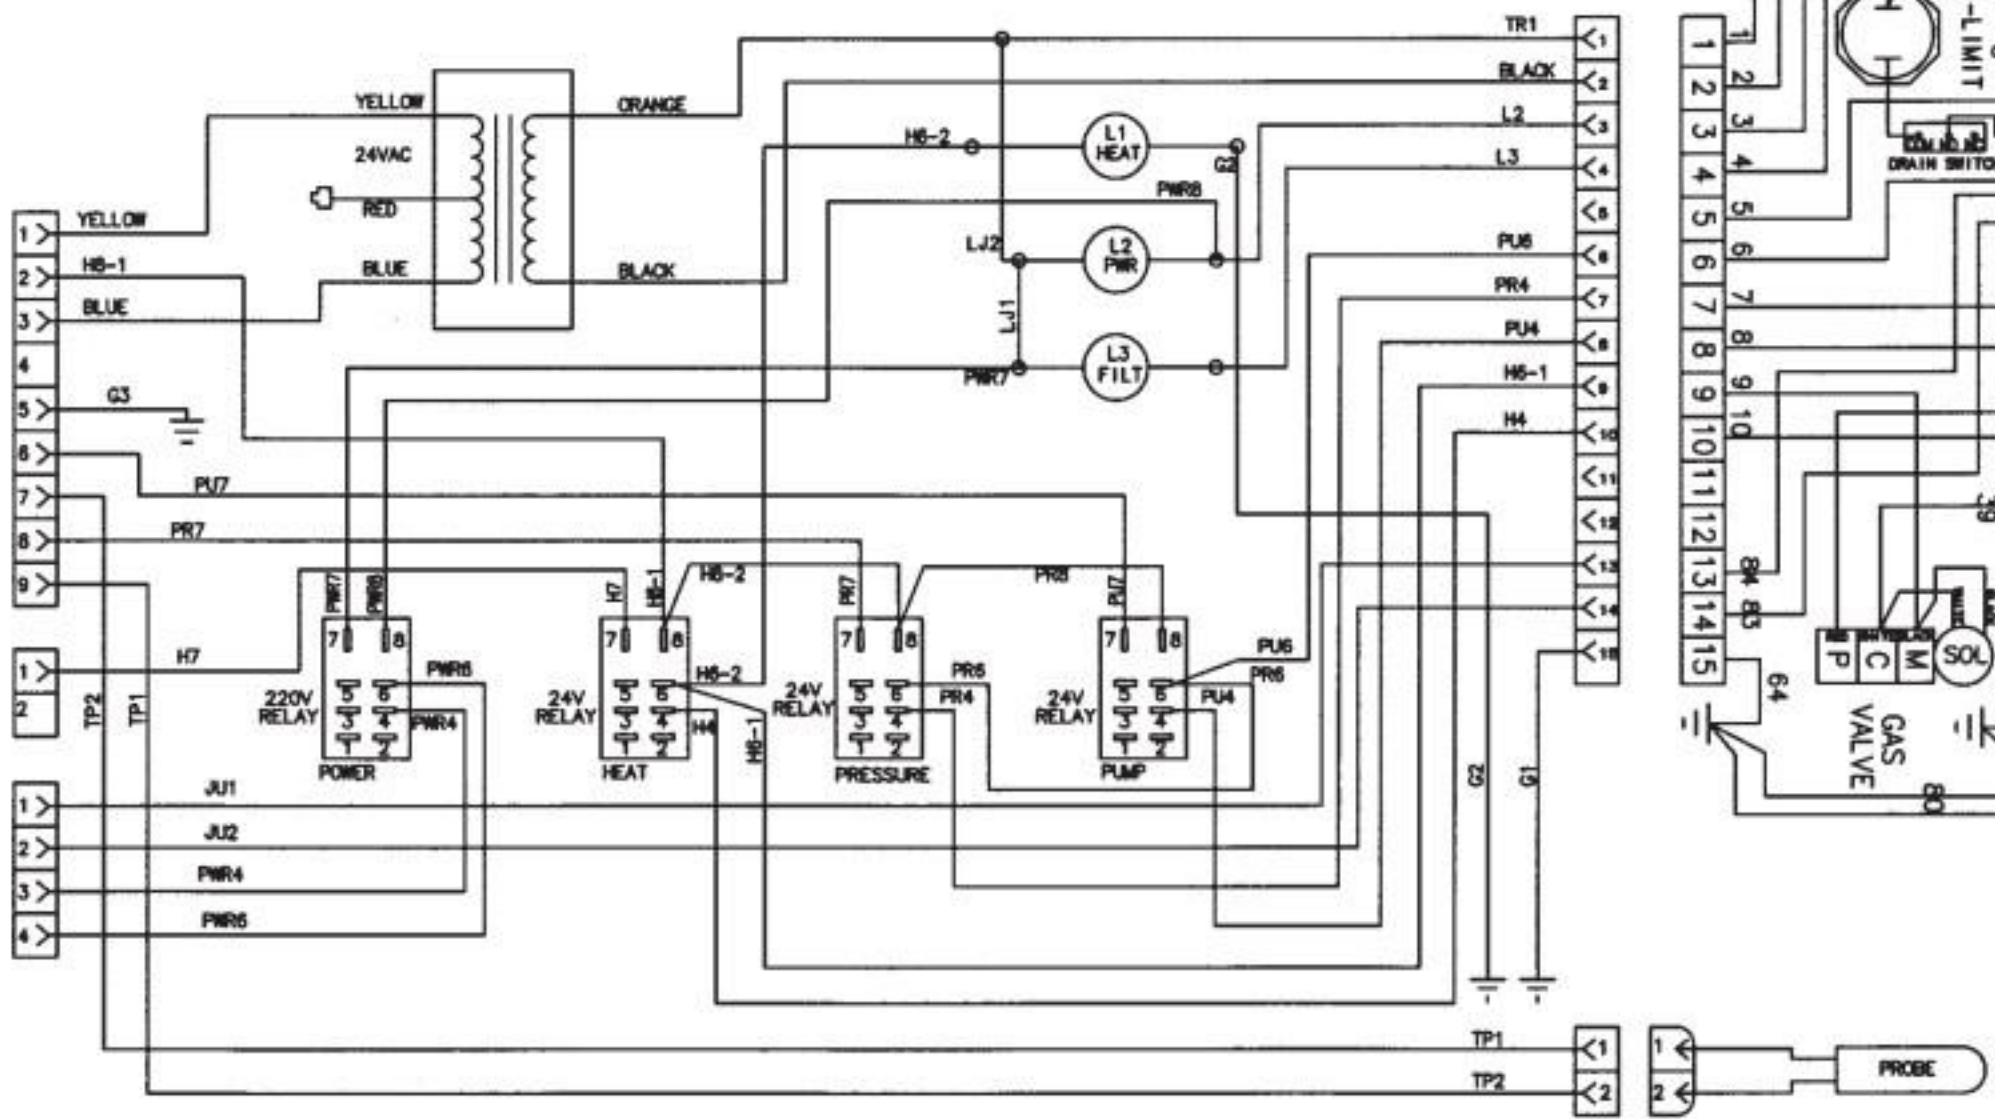

FRYER WIRING

HEADER WIRING

HEADER WIRING

NOTE: CAP OFF WIRE #7 ON 382 FILTERS

HEADER WIRING

FRYER WIRING

MODEL 390/690
230V 50/60 Hz
2+G

54914