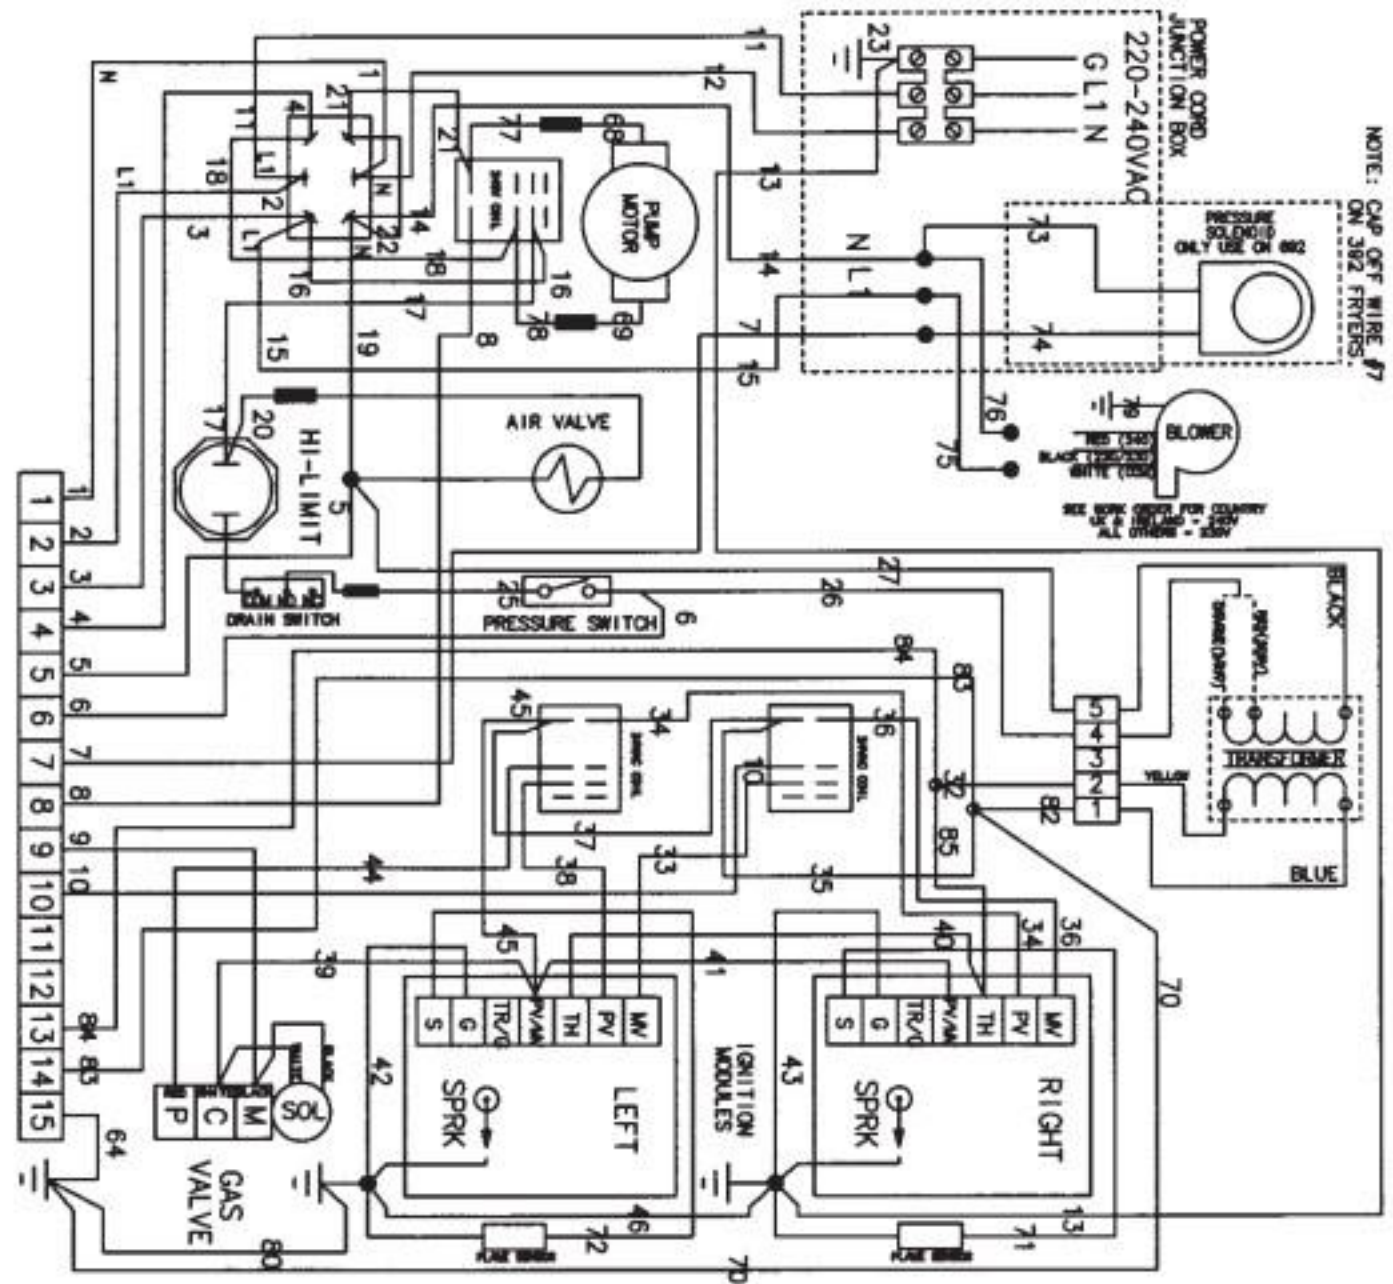

FRYER WIRING

HEADER WIRING

HEADER WIRING

NOTE: CAP OFF WIRE #7 ON 382 FILTERS

HEADER WIRING

FRYER WIRING

MODEL 390/690
230V 50/60 Hz
2+G

54914