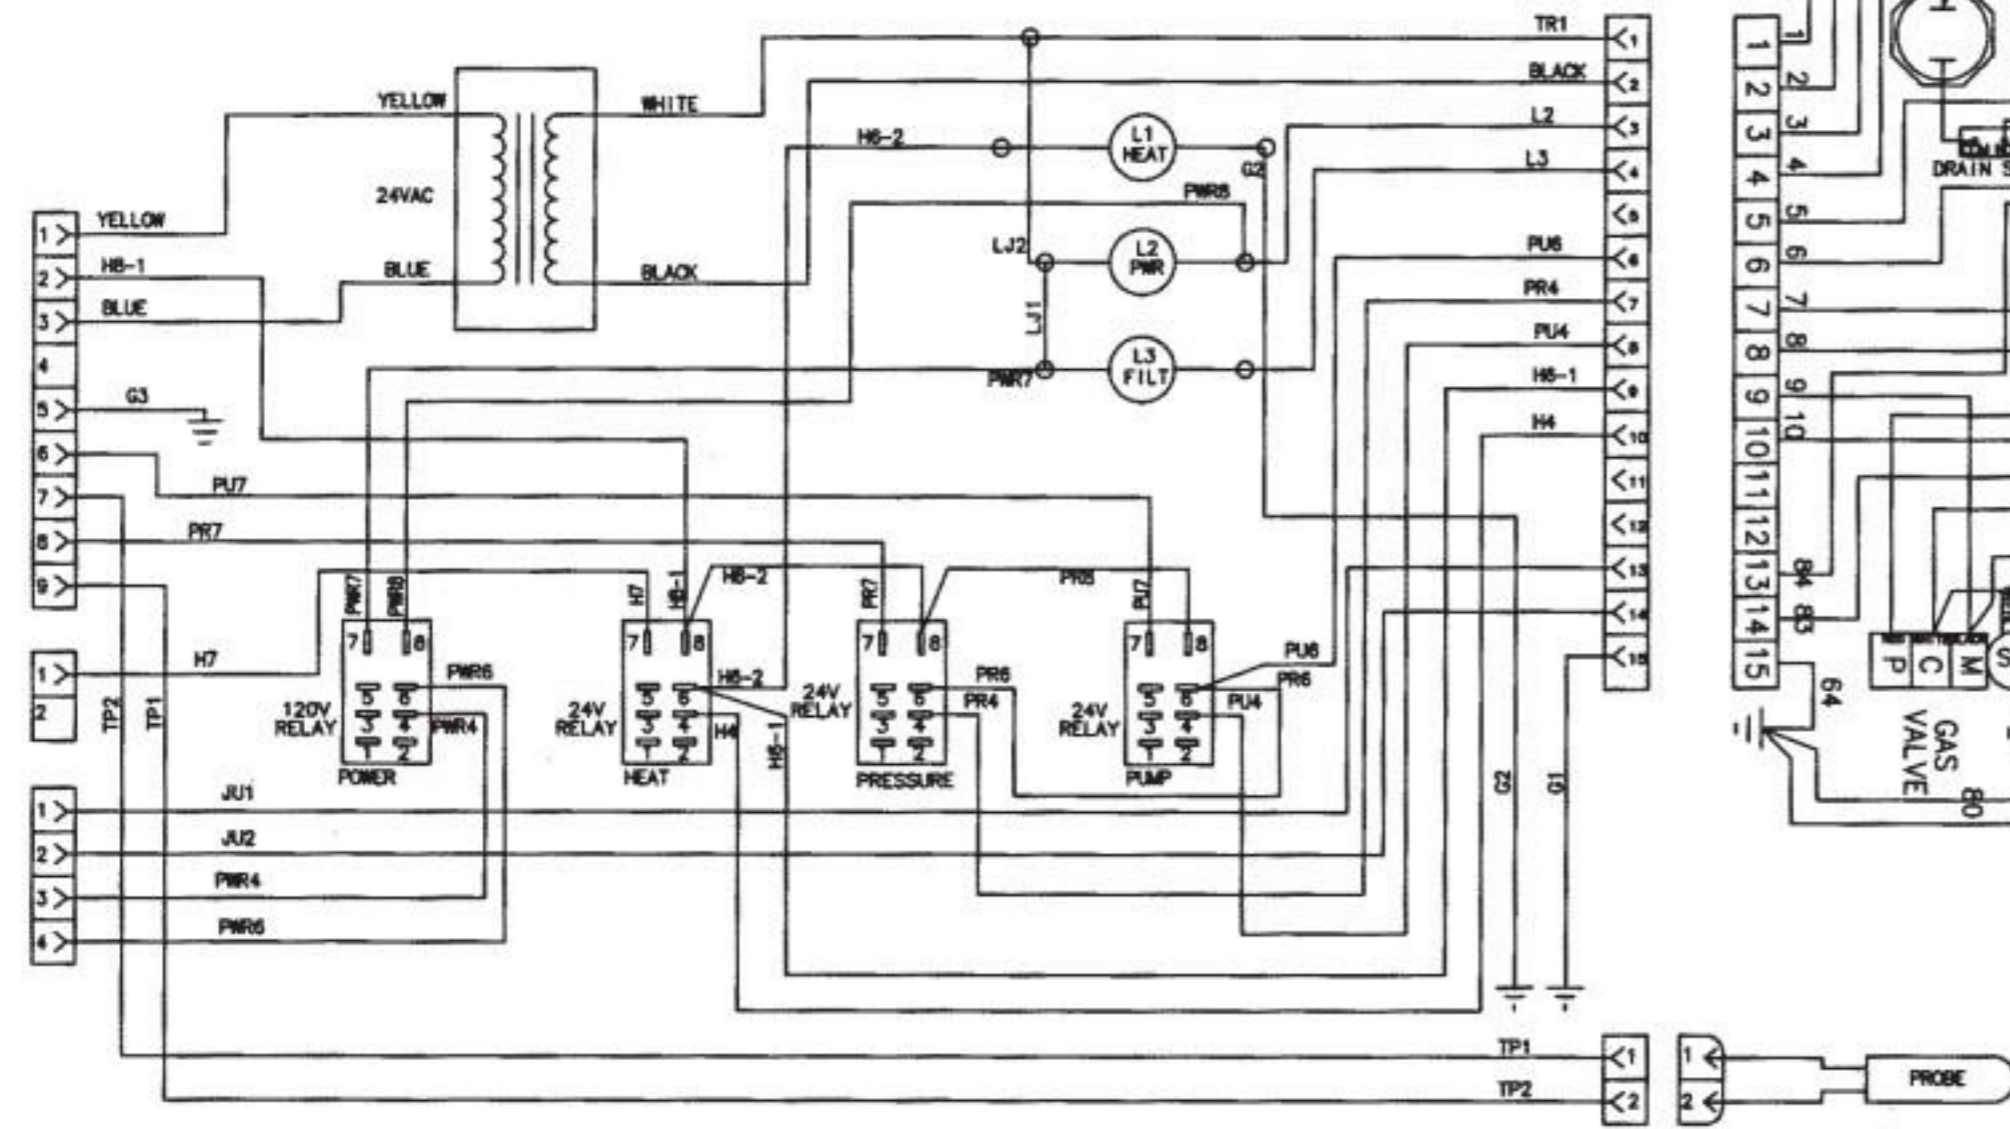

FRYER WIRING

HEADER WIRING

HEADER WIRING

NOTE: CAP OFF WIRE #7 ON 382 FILTERS

HEADER WIRING

FRYER WIRING

MODEL 390/690
230V 50/60 Hz
2+G

54914