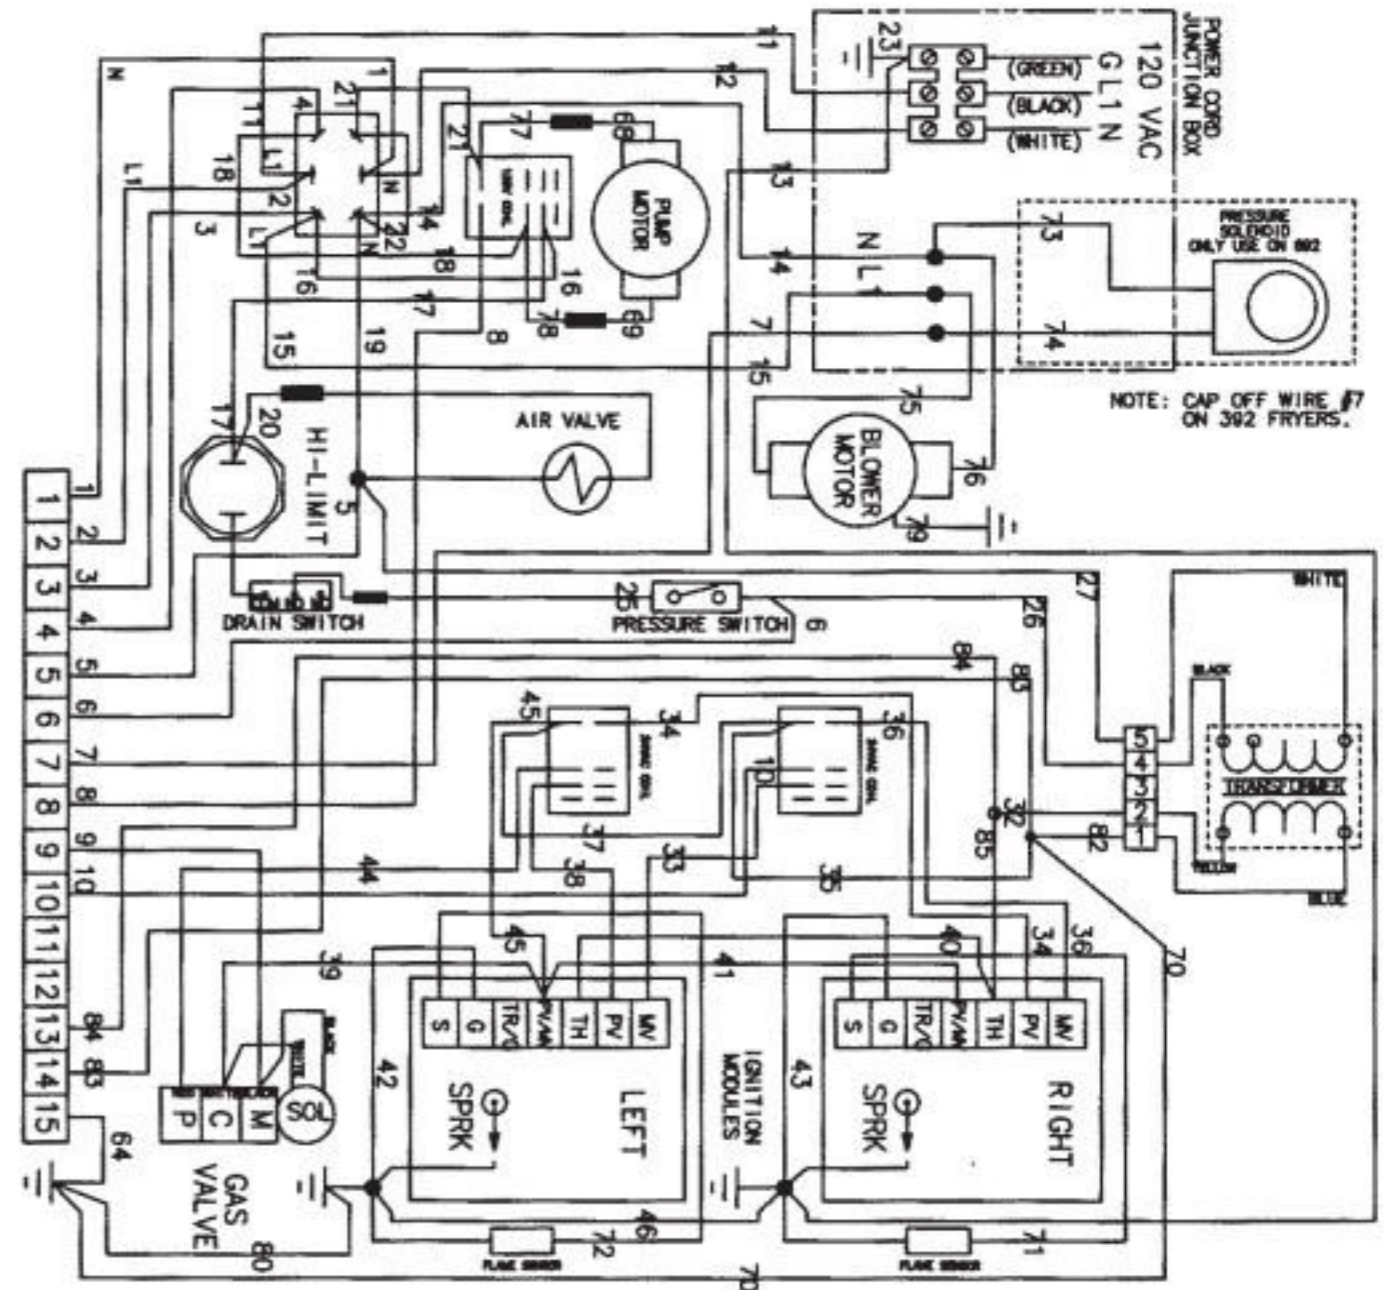

FRYER WIRING

HEADER WIRING

HEADER WIRING

NOTE: CAP OFF WIRE #7 ON 382 FILTERS

HEADER WIRING

FRYER WIRING

MODEL 390/690
230V 50/60 Hz
2+G

54914