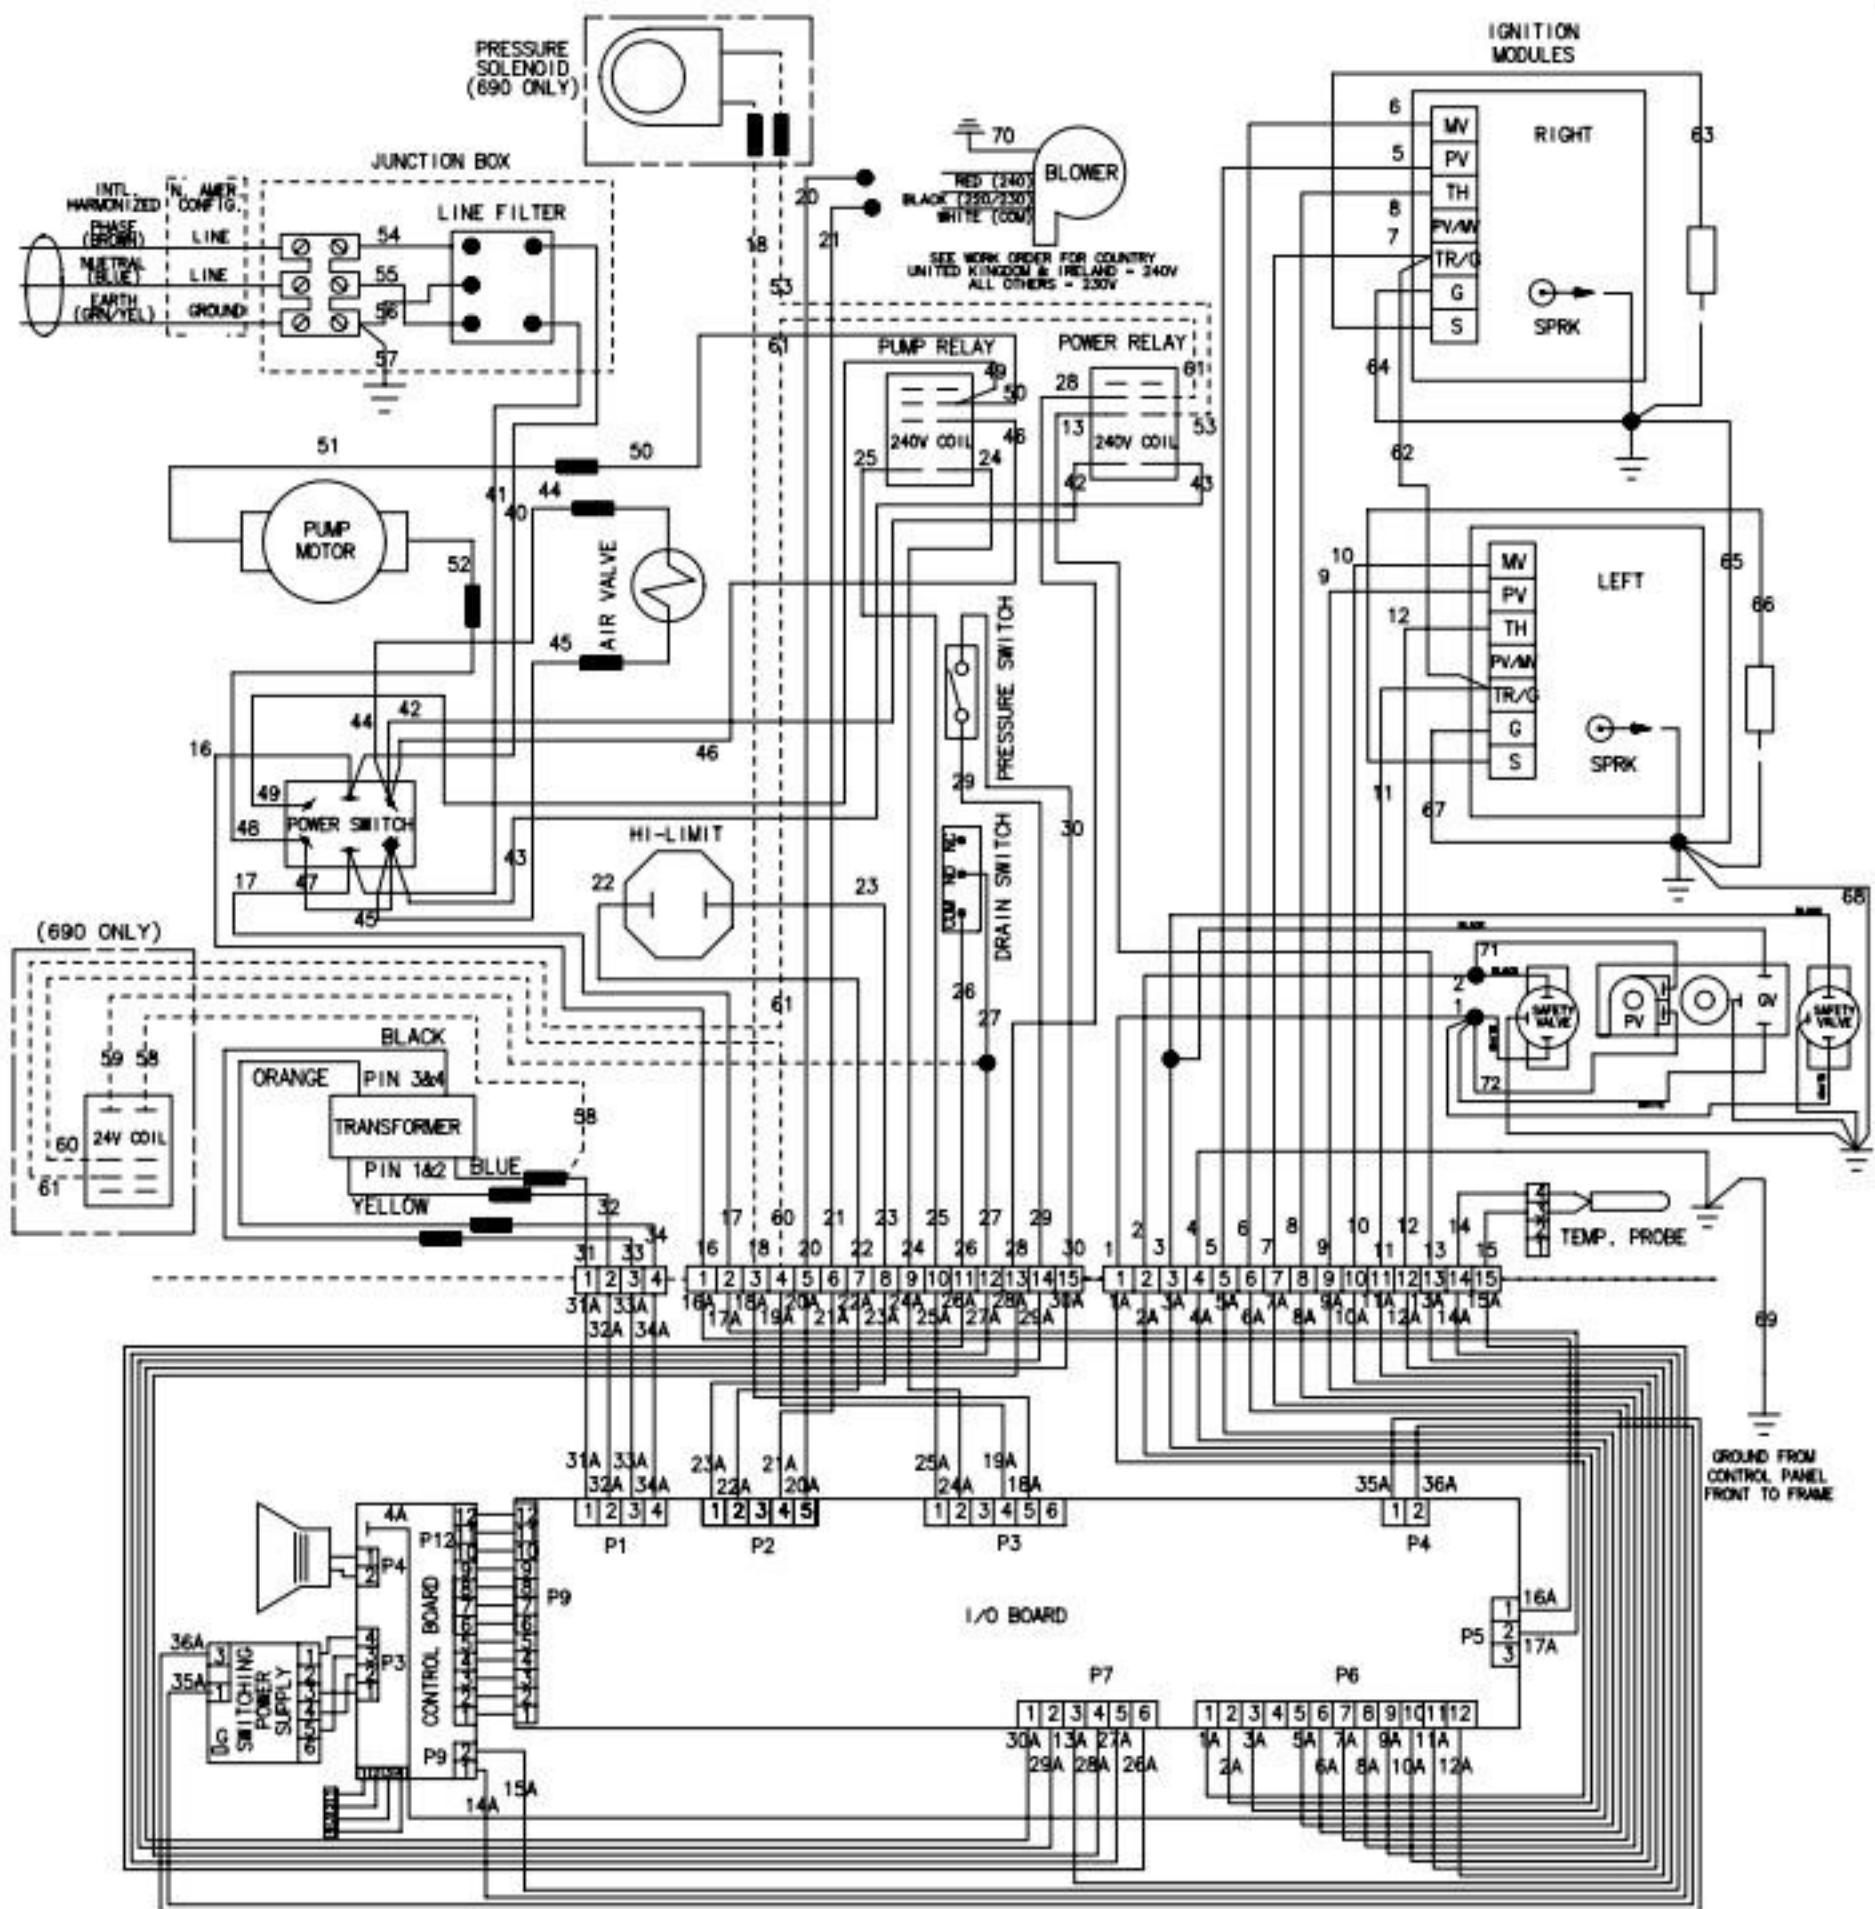

FRYER WIRING

HEADER WIRING

HEADER WIRING

NOTE: CAP OFF WIRE #7 ON 382 FILTERS

HEADER WIRING

FRYER WIRING

MODEL 390/690
230V 50/60 Hz
2+G

54914