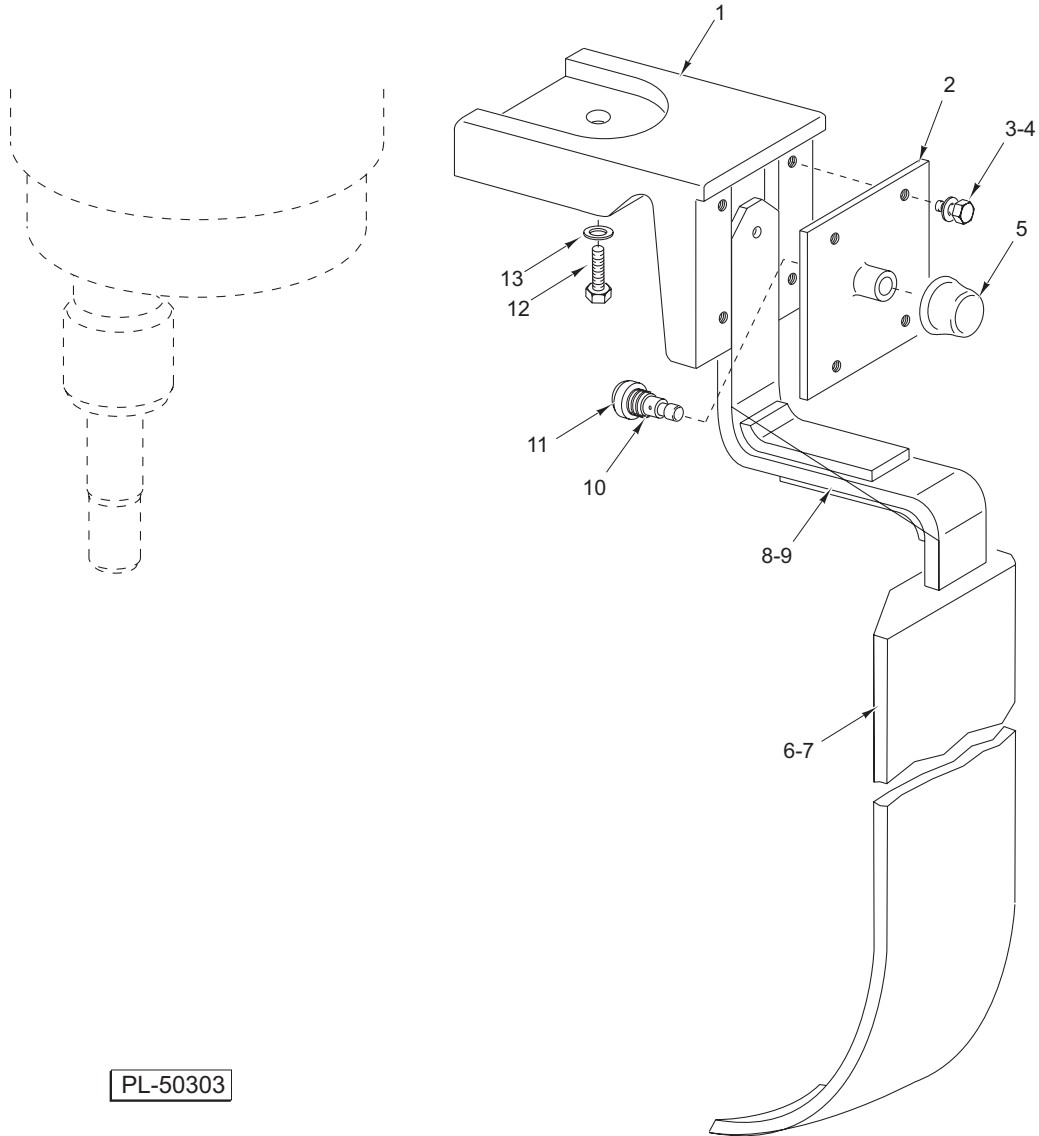

BOWL SCRAPER REPLACEMENT PARTS

H600/L800 BOWL SCRAPER

ILLUS.	PART NO.	NAME OF PART	AMT.
PL-50303			
1	00-435204	Bracket – Arm	1
2	00-435624	Cover – Bracket.....	1
3	SC-109-44	Mach. Screw 1/4-20 x 3/4 Hex Hd.	4
4	WS-022-06	Washer.....	4
5	00-435654	Knob – Detent.....	1
6	00-435637-00001	Scraper – Bowl (60 Qt.)	1
7	00-435637-00002	Scraper – Bowl (80 Qt.)	1
8	00-435625	Arm – Scraper (60 Qt.)	1
9	00-435626	Arm – Scraper (80 Qt.)	1
10	00-477131	Spring – Compression	1
11	00-435638	Stud – Arm Latch	1
12	SC-127-75	Cap Screw 3/8-24 x 1 3/8 Hex Hd.....	1
13	WL-006-27	Washer.....	1
	00-315284-00001	Bowl Scraper Assy. (Incls. Items 1 thru 6, & 8 thru 13) (Packaged) (H600)	1
	00-315285-00001	Bowl Scraper Assy. (Incls. Items 1 thru 5, 7, & 9 thru 13) (Packaged) (L800).....	1
	00-118801	Scraper – Bowl	1