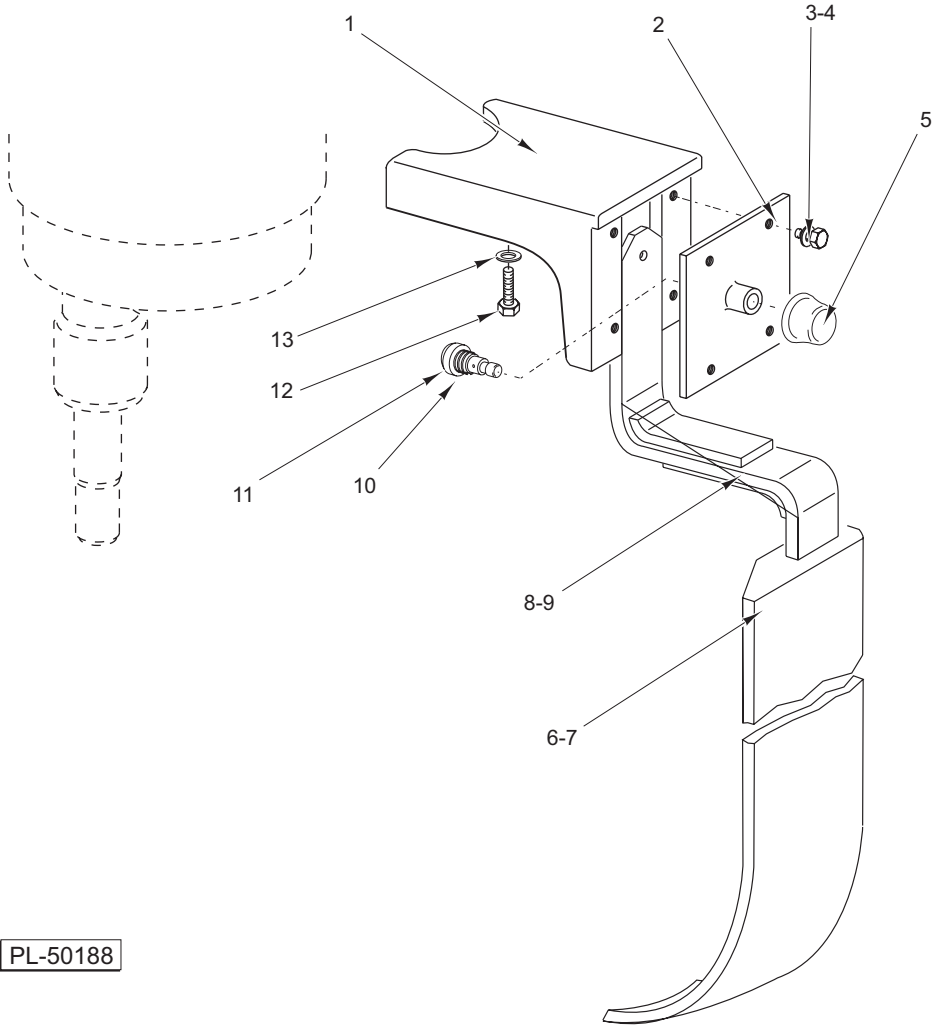

CATALOG OF REPLACEMENT PARTS

BOWL SCRAPER

A200
D300
D330
D340
H600
L800
M802
V1401

BOWL SCRAPER REPLACEMENT PARTS

A200 BOWL SCRAPER

ILLUS.	PART NO.	NAME OF PART	AMT.
PL-50302			
1	00-435648-00002	Bracket – Arm	1
2	00-010928-00002	Nut ³ / ₄ In. Special.....	1
3	00-435656	Plug – Hole	1
4	00-435636-00001	Scraper – Bowl	1
5	00-435651	Arm – Scraper.....	1
6	00-435654	Knob – Detent.....	1
7	SC-115-45	Mach. Screw 10-24 x ⁷ / ₈ Hex Hd.	4
8	WS-023-03	Washer.....	4
9	00-435630	Cover – Bracket.....	1
10	00-477131	Spring – Compression	1
11	00-435638	Stud – Arm Latch	1
12	SC-110-31	Mach. Screw 10-24 x ³ / ₄ Hex Hd.	1
13	00-124946	Washer.....	1
	00-315281-00001	Bowl Scraper Assy. (Packaged) (Incls. Items 1 thru 13).....	1

PL-50188

D300/D330/D340 BOWL SCRAPER

ILLUS.	PART NO.	NAME OF PART	AMT.
PL-50188			
1	00-435206	Bracket – Arm	1
2	00-435630	Cover – Bracket	1
3	SC-115-45	Mach. Screw 10-24 x 5/8 Hex Hd	4
4	WS-023-03	Washer.....	4
5	00-435654	Knob – Detent.....	1
6	00-435636-00002	Scraper – Bowl (D300 & D330)	1
7	00-435636-00003	Scraper – Bowl (40 Qt.)	1
8	00-435642	Arm – Scraper (D300 & D330).....	4
9	00-435643	Arm – Scraper (40 Qt.)	1
10	00-477131	Spring – Compression	1
11	00-435638	Stud – Arm Latch	1
12	SC-127-75	Cap Screw 3/8-24 x 1 3/8 Hex Hd.....	1
13	WL-006-27	Washer.....	1
	00-315282-00001	Bowl Scraper Assy. (Incls. Items 1 thru 6, 8, & 10 thru 13) (Packaged) (D300 & D330)	1
	00-315283-00001	Bowl Scraper Assy. (Incls. Items 1 thru 5, 7, & 9 thru 13) (Packaged) (D340)	1