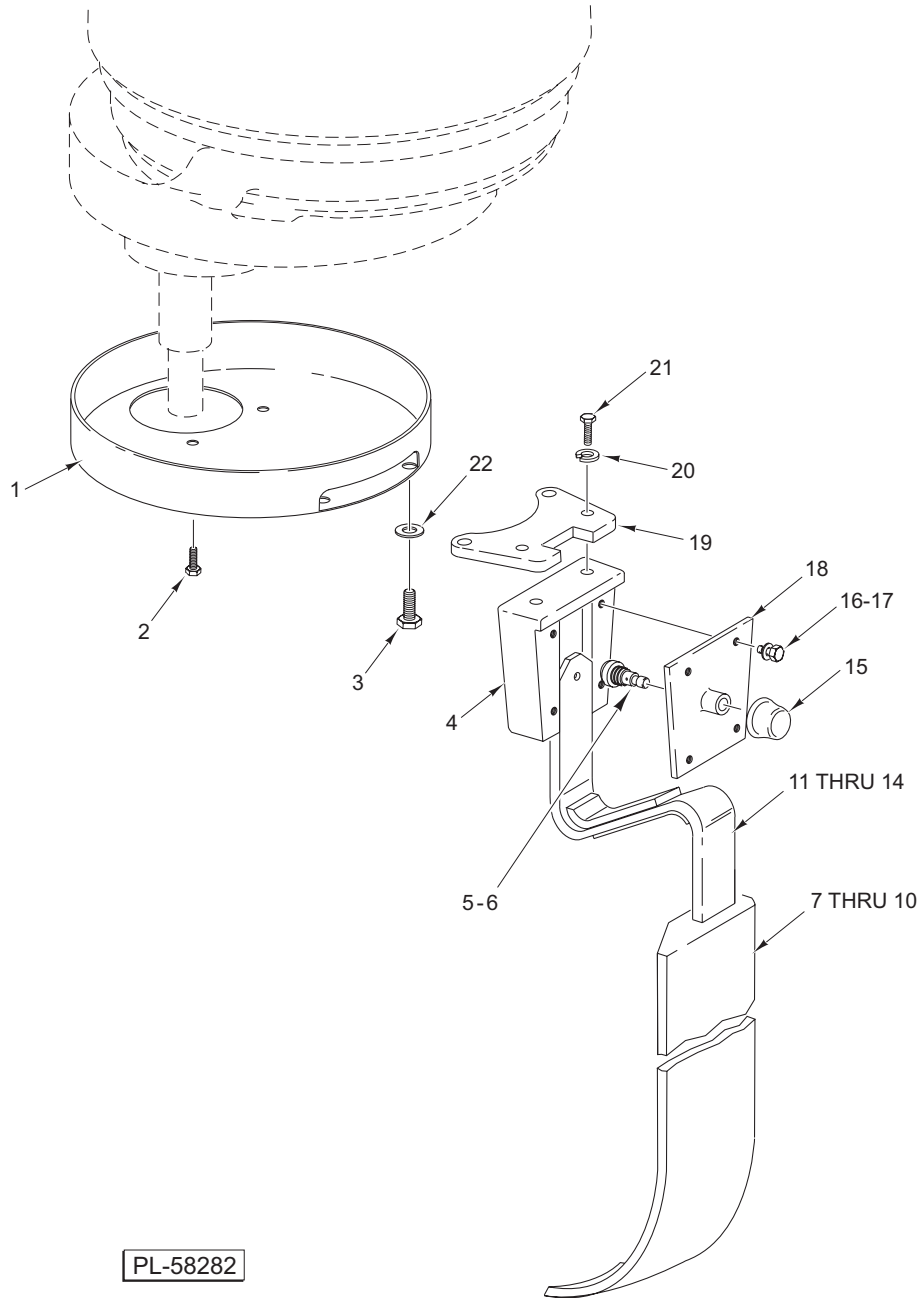

BOWL SCRAPER REPLACEMENT PARTS

H600/L800 BOWL SCRAPER

ILLUS.	PART NO.	NAME OF PART	AMT.
PL-50303			
1	00-435204	Bracket – Arm	1
2	00-435624	Cover – Bracket.....	1
3	SC-109-44	Mach. Screw 1/4-20 x 3/4 Hex Hd.	4
4	WS-022-06	Washer.....	4
5	00-435654	Knob – Detent.....	1
6	00-435637-00001	Scraper – Bowl (60 Qt.)	1
7	00-435637-00002	Scraper – Bowl (80 Qt.)	1
8	00-435625	Arm – Scraper (60 Qt.)	1
9	00-435626	Arm – Scraper (80 Qt.)	1
10	00-477131	Spring – Compression	1
11	00-435638	Stud – Arm Latch	1
12	SC-127-75	Cap Screw 3/8-24 x 1 3/8 Hex Hd.....	1
13	WL-006-27	Washer.....	1
	00-315284-00001	Bowl Scraper Assy. (Incls. Items 1 thru 6, & 8 thru 13) (Packaged) (H600)	1
	00-315285-00001	Bowl Scraper Assy. (Incls. Items 1 thru 5, 7, & 9 thru 13) (Packaged) (L800).....	1
	00-118801	Scraper – Bowl	1

M80 BOWL SCRAPER

ILLUS.	PART NO.	NAME OF PART	AMT.
	PL-58281		
1	00-875754	Seal – Cap	1
2	00-875755	Spacer	1
3	00-067500-00021	O-Ring	1
4	SC-041-14	Cap Screw ⁵ / ₁₆ -18 x 1 ¹ / ₈ Hex Hd. (SST)	2
5	WL-006-23	Lockwasher ⁵ / ₁₆ Medium (SST)	2
6	00-436743	Plate – Mounting	1
7	00-435632-00002	Bracket – Arm	1
8	00-477131	Spring – Compression	1
9	00-435638	Stud – Arm Latch	1
10	00-435624	Cover – Bracket	1
11	SC-109-44	Mach. Screw ¹ / ₄ -20 x ³ / ₄ Hex Washer Hd.	1
12	WS-022-06	Washer.....	1
13	00-435654	Knob – Detent.....	1
14	00-435852	Arm – Scraper (40 Qt.)	1
15	00-435853	Arm – Scraper (60 Qt.)	1
16	00-435631	Arm – Scraper (80 Qt.)	1
17	00-435637-00004	Scraper – Bowl (40 Qt.)	1
18	00-435637-00001	Scraper – Bowl (60 Qt.)	1
19	00-435637-00002	Scraper – Bowl (80 Qt.)	1
	00-315286-00001	Bowl Scraper Assy. (Incls. Items 1 thru 19) (Packaged).....	1
	00-118801	Scraper – Bowl	1