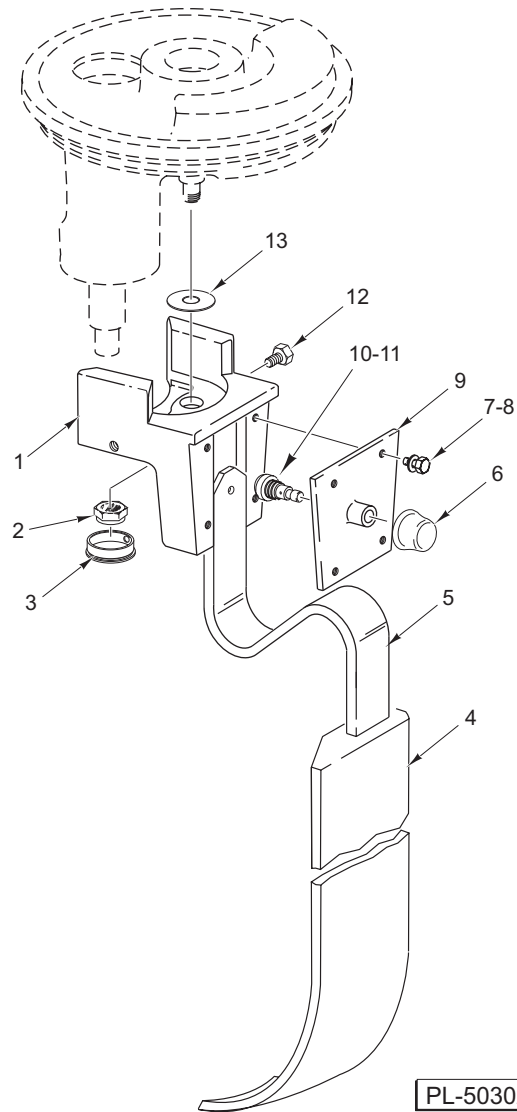

CATALOG OF REPLACEMENT PARTS

BOWL SCRAPER

A200
D300
D330
D340
H600
L800
M802
V1401

BOWL SCRAPER REPLACEMENT PARTS

A200 BOWL SCRAPER

ILLUS.	PART NO.	NAME OF PART	AMT.
PL-50302			
1	00-435648-00002	Bracket – Arm	1
2	00-010928-00002	Nut ³ / ₄ In. Special.....	1
3	00-435656	Plug – Hole	1
4	00-435636-00001	Scraper – Bowl	1
5	00-435651	Arm – Scraper.....	1
6	00-435654	Knob – Detent.....	1
7	SC-115-45	Mach. Screw 10-24 x ⁷ / ₈ Hex Hd.	4
8	WS-023-03	Washer.....	4
9	00-435630	Cover – Bracket.....	1
10	00-477131	Spring – Compression	1
11	00-435638	Stud – Arm Latch	1
12	SC-110-31	Mach. Screw 10-24 x ³ / ₄ Hex Hd.	1
13	00-124946	Washer.....	1
	00-315281-00001	Bowl Scraper Assy. (Packaged) (Incls. Items 1 thru 13).....	1

PL-50188

D300/D330/D340 BOWL SCRAPER

ILLUS.	PART NO.	NAME OF PART	AMT.
PL-50188			
1	00-435206	Bracket – Arm	1
2	00-435630	Cover – Bracket	1
3	SC-115-45	Mach. Screw 10-24 x 5/8 Hex Hd	4
4	WS-023-03	Washer.....	4
5	00-435654	Knob – Detent.....	1
6	00-435636-00002	Scraper – Bowl (D300 & D330)	1
7	00-435636-00003	Scraper – Bowl (40 Qt.)	1
8	00-435642	Arm – Scraper (D300 & D330).....	4
9	00-435643	Arm – Scraper (40 Qt.)	1
10	00-477131	Spring – Compression	1
11	00-435638	Stud – Arm Latch	1
12	SC-127-75	Cap Screw 3/8-24 x 1 3/8 Hex Hd.....	1
13	WL-006-27	Washer.....	1
	00-315282-00001	Bowl Scraper Assy. (Incls. Items 1 thru 6, 8, & 10 thru 13) (Packaged) (D300 & D330)	1
	00-315283-00001	Bowl Scraper Assy. (Incls. Items 1 thru 5, 7, & 9 thru 13) (Packaged) (D340)	1