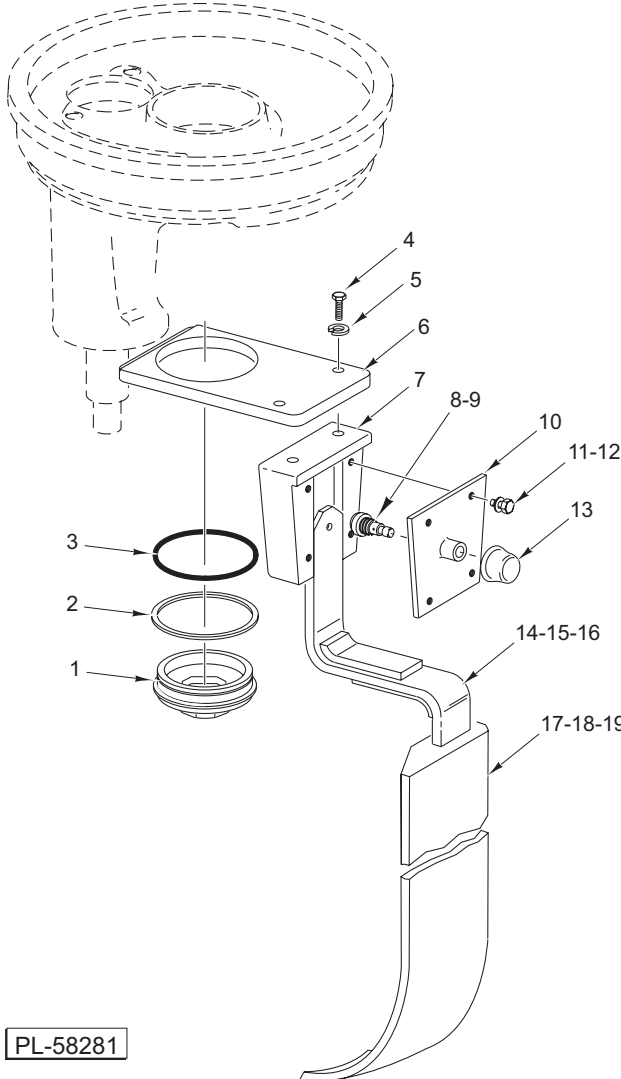

PL-50188

D300/D330/D340 BOWL SCRAPER

ILLUS.	PART NO.	NAME OF PART	AMT.
PL-50188			
1	00-435206	Bracket – Arm	1
2	00-435630	Cover – Bracket	1
3	SC-115-45	Mach. Screw 10-24 x 5/8 Hex Hd	4
4	WS-023-03	Washer.....	4
5	00-435654	Knob – Detent.....	1
6	00-435636-00002	Scraper – Bowl (D300 & D330)	1
7	00-435636-00003	Scraper – Bowl (40 Qt.)	1
8	00-435642	Arm – Scraper (D300 & D330).....	4
9	00-435643	Arm – Scraper (40 Qt.)	1
10	00-477131	Spring – Compression	1
11	00-435638	Stud – Arm Latch	1
12	SC-127-75	Cap Screw 3/8-24 x 1 3/8 Hex Hd.....	1
13	WL-006-27	Washer.....	1
	00-315282-00001	Bowl Scraper Assy. (Incls. Items 1 thru 6, 8, & 10 thru 13) (Packaged) (D300 & D330)	1
	00-315283-00001	Bowl Scraper Assy. (Incls. Items 1 thru 5, 7, & 9 thru 13) (Packaged) (D340)	1

M80 BOWL SCRAPER

ILLUS.	PART NO.	NAME OF PART	AMT.
	PL-58281		
1	00-875754	Seal – Cap	1
2	00-875755	Spacer	1
3	00-067500-00021	O-Ring	1
4	SC-041-14	Cap Screw ⁵ / ₁₆ -18 x 1 ¹ / ₈ Hex Hd. (SST)	2
5	WL-006-23	Lockwasher ⁵ / ₁₆ Medium (SST)	2
6	00-436743	Plate – Mounting	1
7	00-435632-00002	Bracket – Arm	1
8	00-477131	Spring – Compression	1
9	00-435638	Stud – Arm Latch	1
10	00-435624	Cover – Bracket	1
11	SC-109-44	Mach. Screw ¹ / ₄ -20 x ³ / ₄ Hex Washer Hd.	1
12	WS-022-06	Washer.....	1
13	00-435654	Knob – Detent.....	1
14	00-435852	Arm – Scraper (40 Qt.)	1
15	00-435853	Arm – Scraper (60 Qt.)	1
16	00-435631	Arm – Scraper (80 Qt.)	1
17	00-435637-00004	Scraper – Bowl (40 Qt.)	1
18	00-435637-00001	Scraper – Bowl (60 Qt.)	1
19	00-435637-00002	Scraper – Bowl (80 Qt.)	1
	00-315286-00001	Bowl Scraper Assy. (Incls. Items 1 thru 19) (Packaged).....	1
	00-118801	Scraper – Bowl	1