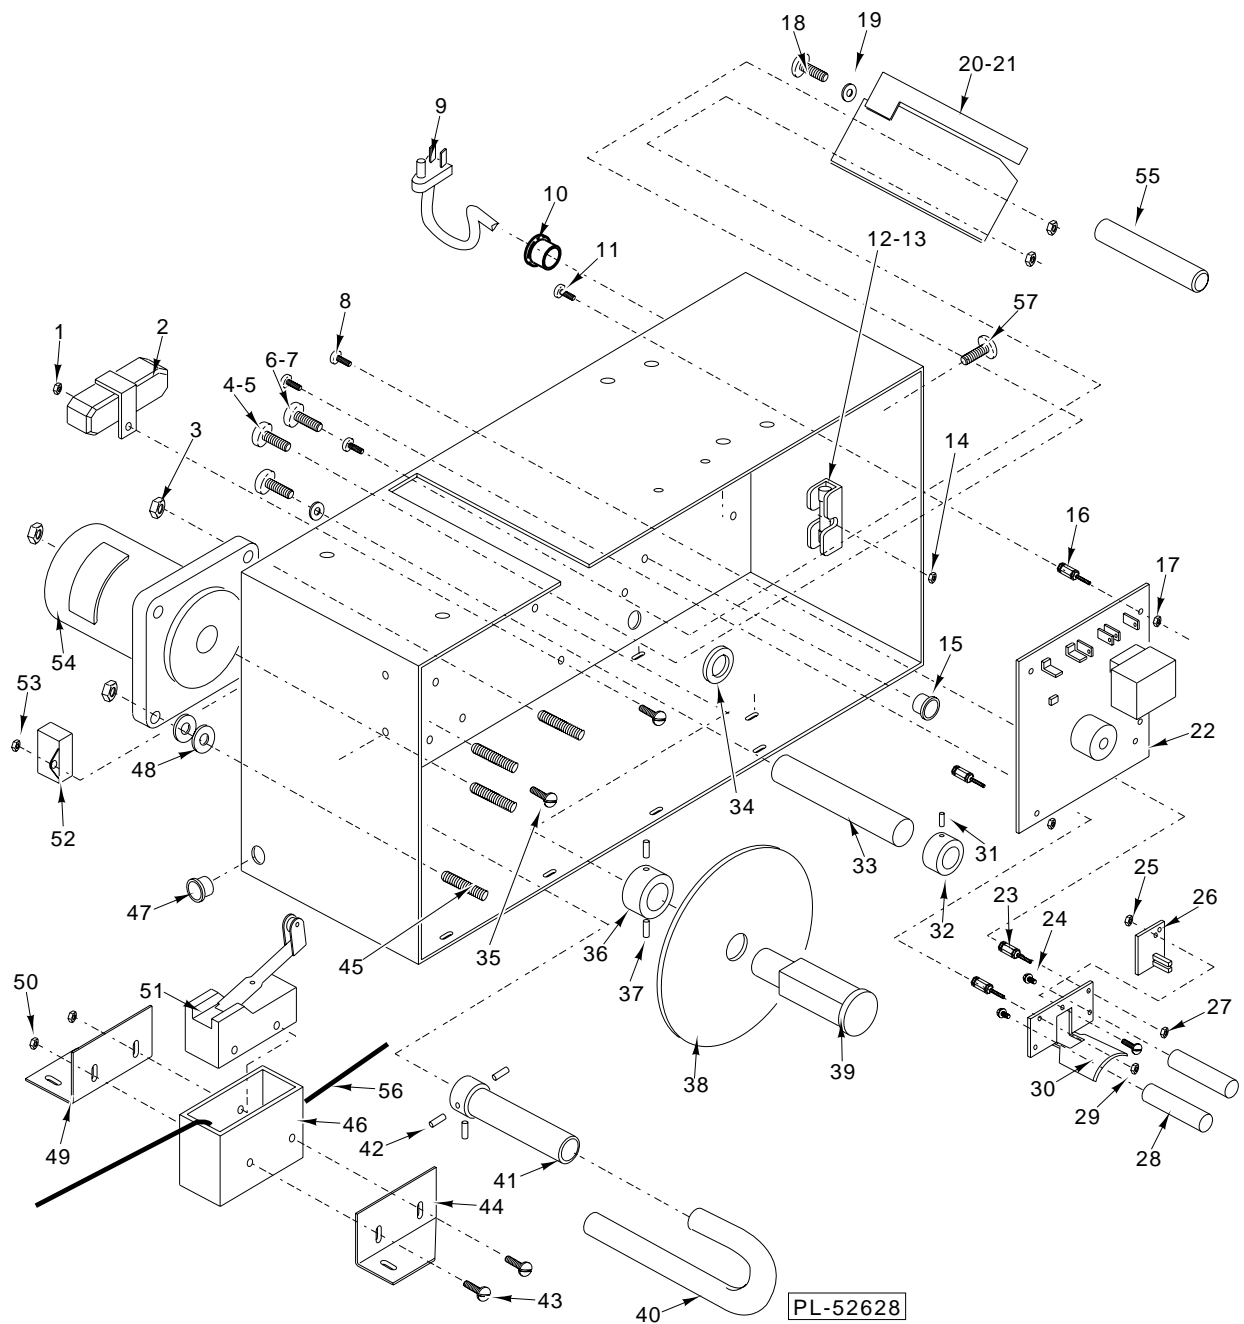

BLA COMPONENTS

BLA COMPONENTS

ILLUS. PL-52628	PART NO.	NAME OF PART	AMT.
1	NS-044-07	Nut Assy. 6-32 Hex Keps	1
2	00-047296	Resistor (50 W, 200 Ohm)	1
3	NS-032-05	Nut Lock 10-32 "Flexloc"	4
4	00-047359	Knob - Positioning	1
5	WL-004-40	Lockwasher 10 Medium	1
6	SC-041-50	Cap Screw ¼-20 x ½ Hex Hd.	2
7	WL-003-38	Lockwasher ¼ Medium	2
8	SC-109-10	Mach. Screw 6-32 x ⅝ Pan Hd.	2
9	00-047356	Power Cord Assy.	1
10	FE-025-53	Bushing - Electric	1
11	SC-109-10	Mach. Screw 6-32 x ⅝ Pan Hd.	4
12	FE-023-98	Fuse	1
13	00-047354	Fuseholder	1
14	NS-009-07	Mach. Nut 6-32 Hex	1
15	FE-016-31	Bushing - Snap ⅜	1
16	00-258301-00005	Stand - Off	4
17	NS-009-07	Mach. Nut 6-32 Hex	4
18	SC-110-97	Mach. Screw 10-32 x ½ Truss Hd.	1
19	WL-004-40	Lockwasher 10 Medium	1
20	00-047135	Angle Assy. - Label Separator (L to R)	1
21	00-047426	Angle Assy. - Label Separator (R to L)	1
22	00-047292	Board - Circuit Control	1
23	00-258301-00005	Stand - Off	4
24	SC-124-02	Mach. Screw 8-32 x ½ Slotted Truss HD.	2
25	NS-009-07	Mach. Nut 6-32 Hex	1
26	00-047293	Board - Circuit Sensor	1
27	SC-124-01	Mach. Screw 6-32 x ⅝ Slotted Truss HD.	3
28	00-047126	Pin - Guide Sensor	2
29	NS-009-07	Mach. Nut 6-32 Hex	2
30	00-047137	Bracket - Mtg. Sensor	1
31	SC-047-82	Set Screw 10-32 x ⅜ Hex Hdls. Cup PT.	1
32	00-047353	Collar Assy.	1
33	00-047129	Shaft - Label Stripper	1
34	00-253363	Clamp	1
35	SC-123-88	Mach. Screw 8-32 x ⅝ Slotted Truss HD.	2
36	00-047127	Collar - Flange Label Spool	1
37	SC-047-82	Set Screw 10-32 x ⅜ Hex Hdls. Cup PT.	2
38	00-047130	Disc - Tension Label Roll	1
39	00-047128	Spool - Label Roll	1
40	00-047132	Key - Take - Up	1
41	00-047131	Spool - Take-Up	1
42	SC-124-03	Set Screw ¼-28 x ¾ Hex Hdls. Cup PT.	3
43	SC-123-87	Mach. Screw 6-32 x ⅞ Slotted Pan HD.	1
44	00-047141	Bracket - Switch Mtg. (RH)	1
45	SC-123-89	Mach. Screw 10-32 x ¼ Hex Washer Hd., Slotted	4
46	00-129666	Terminal Enclosure - Plastic	1
47	00-047136	Grommet	1
48	00-047361	Insulator - Gearmotor	4
49	00-047140	Bracket - Switch Mtg. (LH)	1
50	NS-047-11	Mach. Nut 10-32 Hex (Left Hand THD.)	2
51	00-084732	Microswitch W/Roller	1
52	00-047297	Capacitor - Motor 5.6 MFD/370V.	1
53	NS-044-07	Nut Assy. 6-32 Hex Keps	1
54	00-047295	Gear Motor 115 VAC, 72 RPM	1
55	00-047133	Pin - Guide Stripper	1
56	00-047360	Cord Assy. - Microswitch	1
57	SC-115-26	Mach. Screw 6-32 x ⅝ Pan Hd.	1