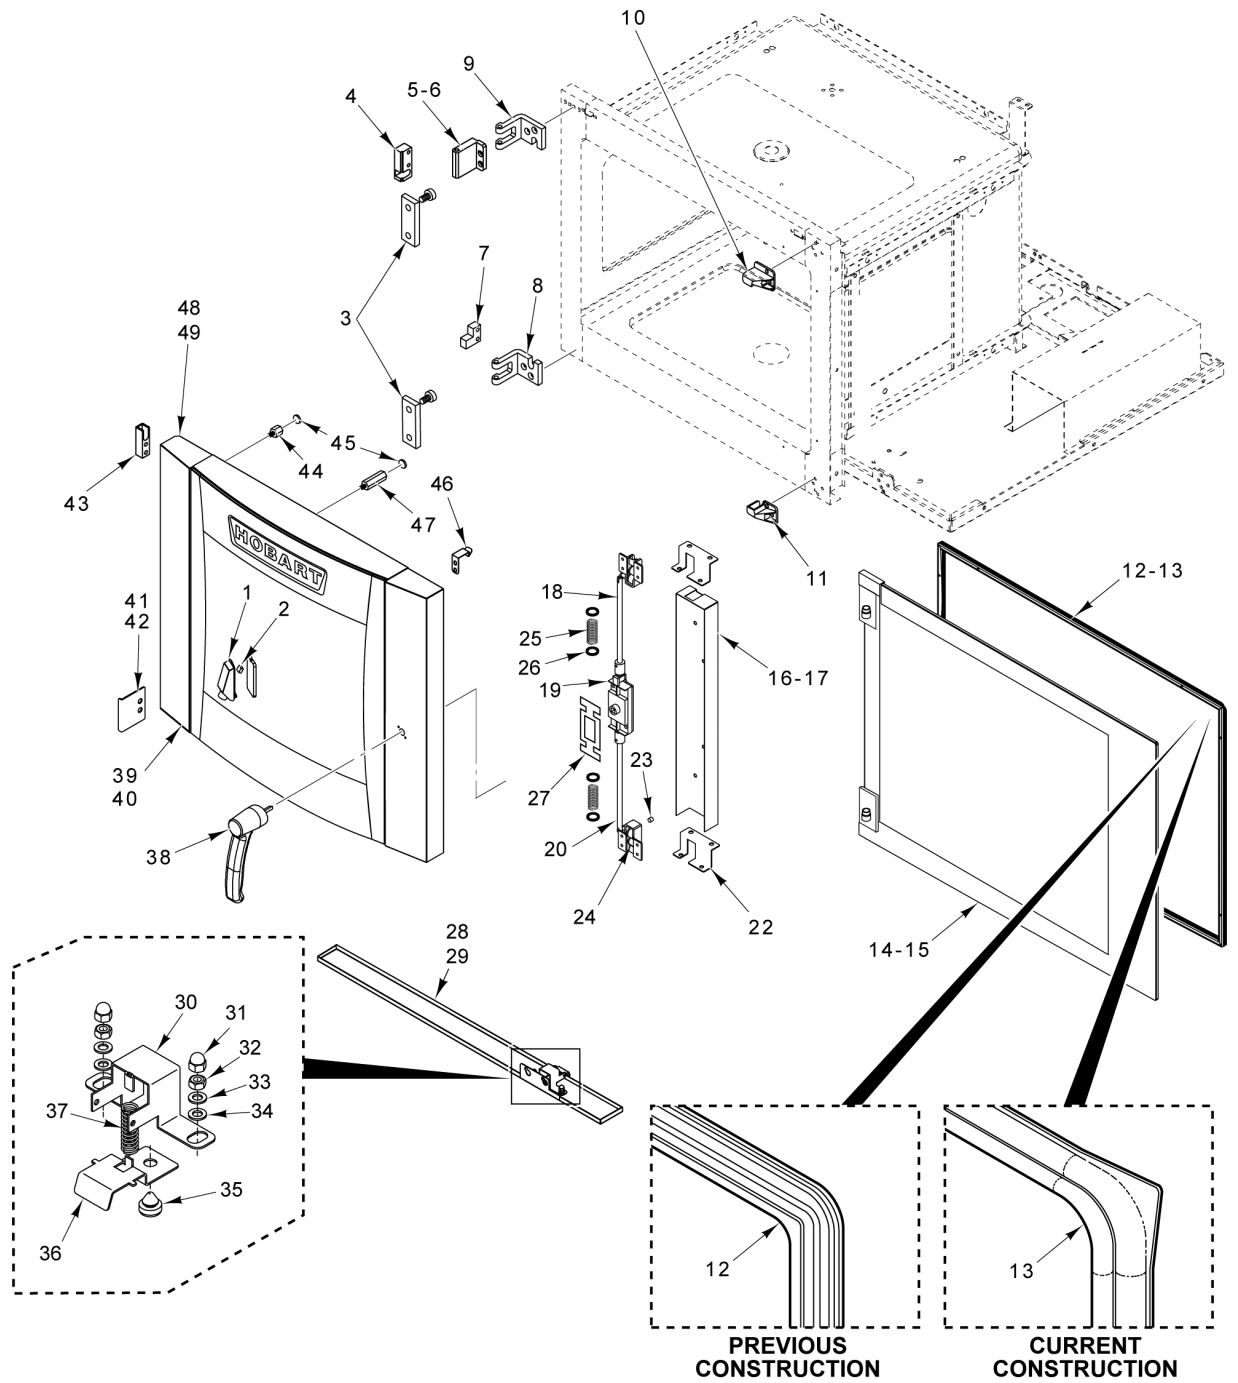

Notice the difference between the corners of the PREVIOUS and CURRENT CONSTRUCTION door gaskets.

PL-58427

**DOORS
(6 RACK)**

DOORS (6 RACK)

ILLUS. PL-58427	PART NO.	NAME OF PART	AMT.
1	01-235893	Holder - Lamp.....	2
2	01-235342	Lamp - Halogen.....	2
3	01-236085	Hinge - Internal Glass.....	1
4	01-235764	Cover - Block Door Light.....	1
5	01-235763	Cover - Door Light (Left Hinged).....	1
6	01-235833	Cover - Door Light (Right Hinged).....	1
7	01-236093	Support - Internal Door Hinge.....	1
8	01-235461	Hinge - Left Bottom Or Right Top.....	1
9	01-235455	Hinge - Left Top Or Right Bottom.....	1
10	01-235466	Catch - Left Bottom Or Right Top Door.....	1
11	01-235467	Catch - Left Top Or Right Bottom Door.....	1
12	01-235314	Gasket - Door (Previous Construction).....	1
13	01-236075	Gasket - Door (Current Construction).....	1
14	01-236133	Kit - Glass, Inner Door, LH, CE6.....	1
15	01-236132	Kit - Glass, Inner Door, RH, CE6.....	1
16	01-235777	Cover - Door Latch Left Hinged.....	1
17	01-235775	Cover - Door Latch Right Hinged.....	1
18	01-235464	Rod - Left Bottom Or Right Top Door Latch.....	1
19	01-235458	Mechanism - Door Handle.....	1
20	01-235465	Rod - Left Top Or Right Bottom Door Latch.....	1
22	01-236090	Bracket - Hinge Protection.....	1
23	01-235123	Magnet - Door Switch.....	1
24	01-235463	Latch Mechanism.....	2
25	01-235554	Spring - Door Latch.....	2
26	01-235555	Washer - Door Latch Spring.....	4
27	01-236088	Plate - Closure Mechanism.....	1
28	01-236080	Tray - Door Drip (LH).....	1
29	01-236092	Tray - Door Drip (RH).....	1
30	01-235836	Plug - Support Door Drip Tray.....	1
31	01-236180	Nut - M5.....	1
32	01-236181	Nut.....	1
33	01-236183	Washer - Barbed.....	1
34	01-236182	Washer - Plain.....	1
35	01-235468	Stop - Rubber.....	1
36	01-235835	Plug - Door Drip Tray.....	1
37	01-235837	Spring.....	1
38	01-235687	Handle - Door.....	1
39	01-236107	Frame - Door (LH).....	1
40	01-236106	Frame - Door (RH).....	1
41	01-235716	Block - Door Rotation (LH).....	2
42	01-235715	Block - Door Rotation (RH).....	2
43	01-235765	Cover - Door Light.....	1
44	01-236086	Spacer - Short Glass.....	1
45	01-235468	Stop - Rubber.....	2
46	01-235781	Clip - Internal Glass Spring.....	1
47	01-236087	Spacer - Long Glass.....	1
48	01-235729	Door Assy. (LH).....	1
49	01-235826	Door Assy. (RH).....	1