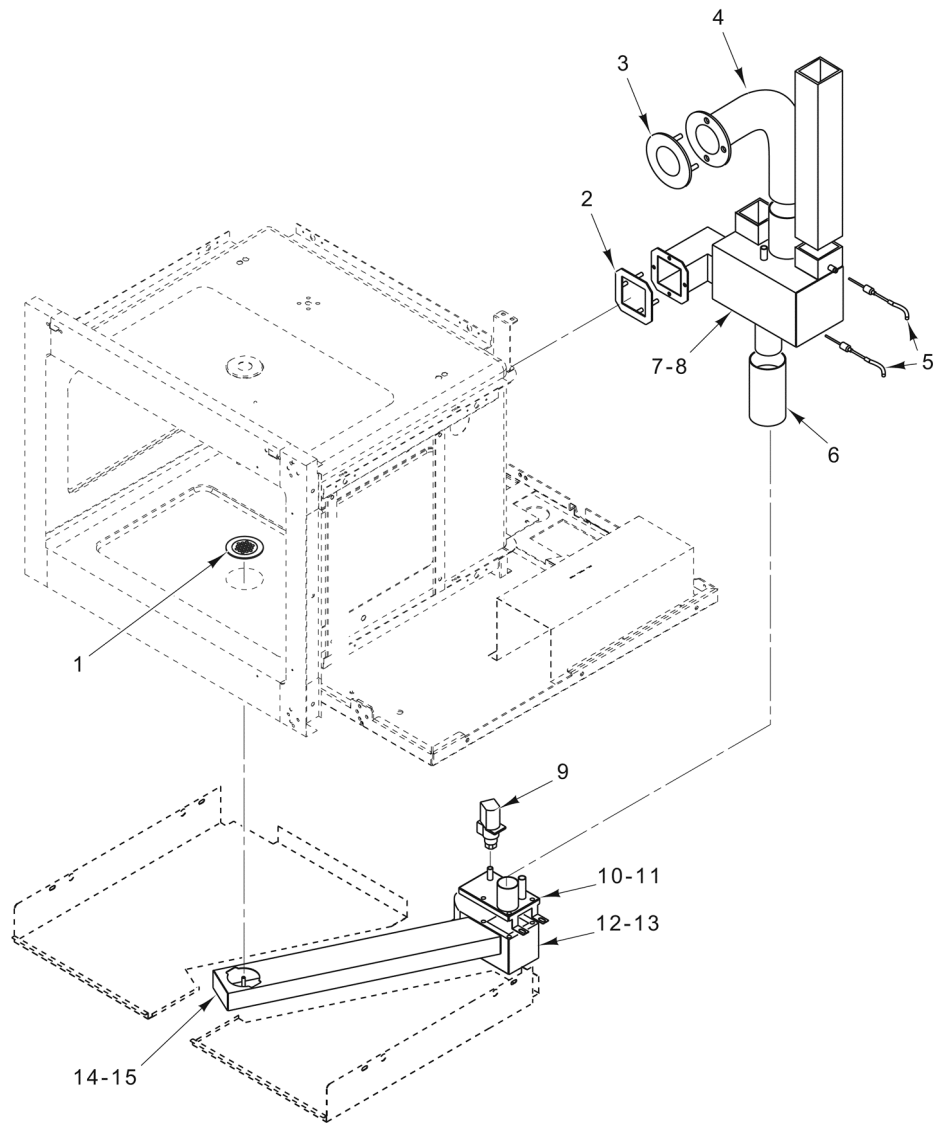

PL-58447

**BOILERLESS DRAIN ASSEMBLY
(6 & 10 RACK)**

**BOILERLESS DRAIN ASSEMBLY
(6 & 10 RACK)**

ILLUS.	PART NO.	NAME OF PART	AMT.
PL-58447			
1	01-235889	Grid - Drain.....	1
2	01-235436	Flange - Vent Box Coupling.....	1
3	01-235420	Plug - Vent Box (CE10HD & CE10FD).....	1
4	01-236118	Elbow - Exit Pipe (CE10HD & CE10FD).....	1
5	01-235369	Probe - Temperature (Vent Box).....	1
6	01-235421	Pipe - Rubber.....	1
7	01-235418	Box - Vent (With Humidity Probe Holes) (CE10HD & CE10FD).....	1
8	01-235419	Box - Vent (With Humidity Probe Holes) (CE6HD).....	1
9	01-235424	Valve - Vent Box Solenoid.....	1
10	01-236112	Cover - Drain Box Inspection (CE6HD & CE10HD).....	1
11	01-236115	Cover - Drainbox Inspection (CE10FD).....	1
12	01-236110	Drain Assy. (CE6HD & CE10HD).....	1
13	01-236111	Drain Assy. (CE10FD).....	1
14	01-235890	Tube - Drain (CE6HD & CE10HD).....	1
15	01-235891	Tube - Drain (CE10FD).....	1