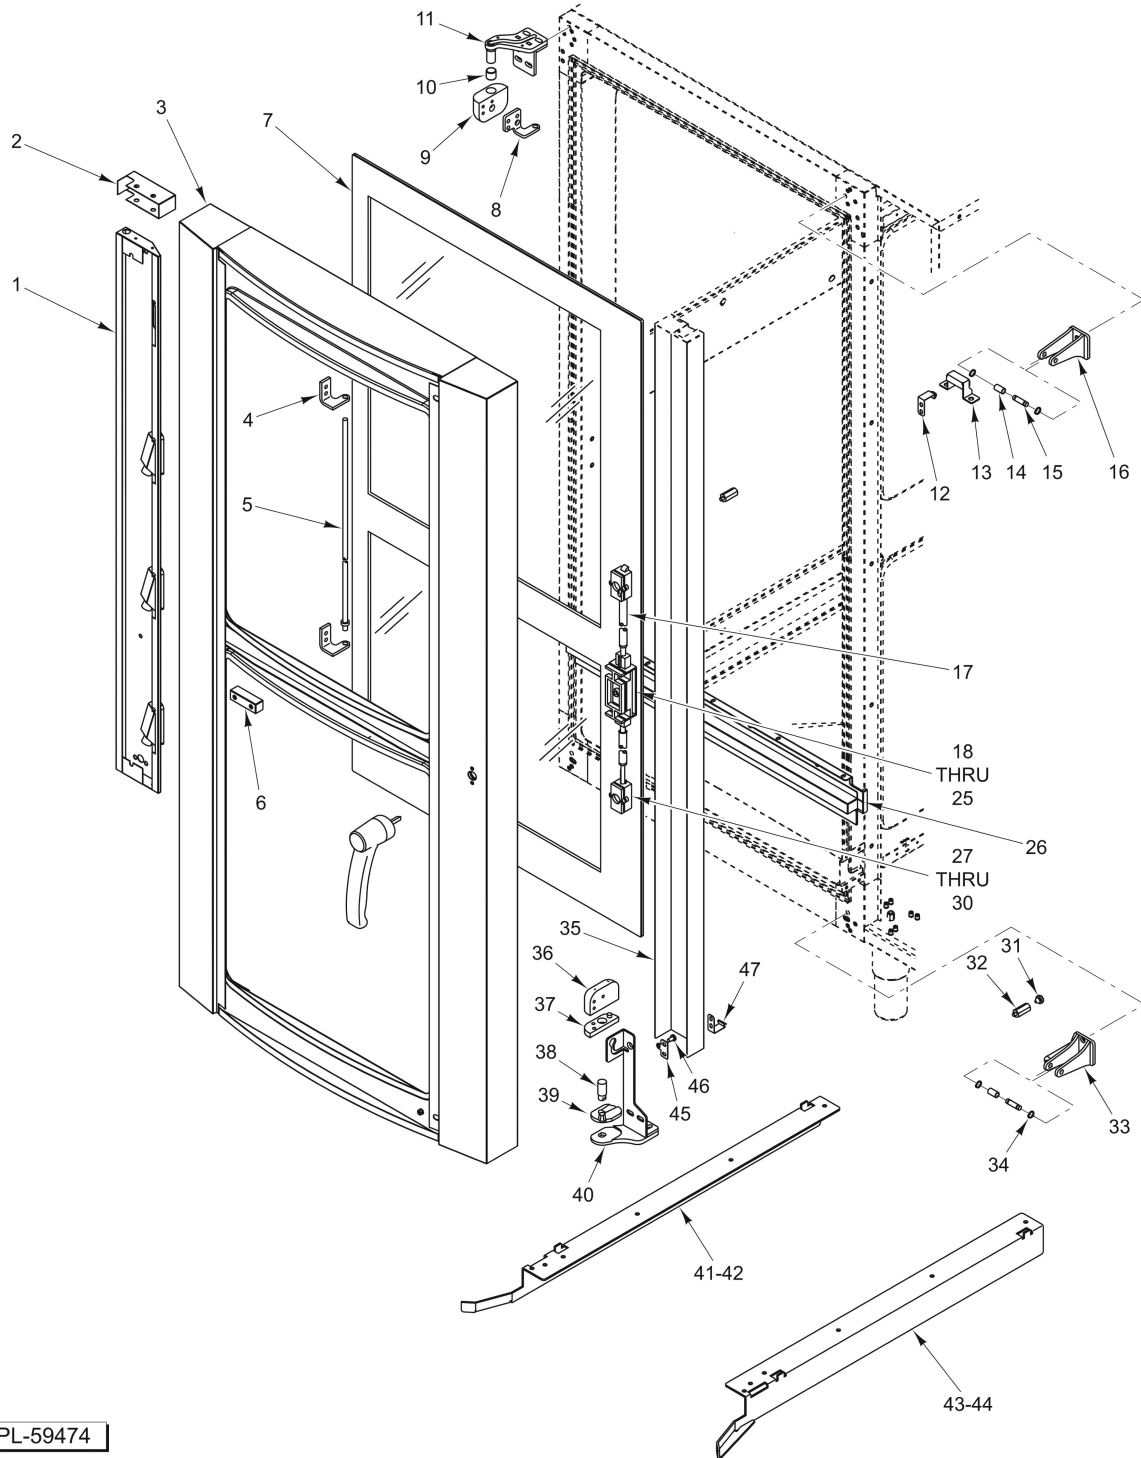

PL-59474

**DOORS
(20 RACK)
(CURRENT CONSTRUCTION)**

**DOORS
(20 RACK)
(CURRENT CONSTRUCTION)**

ILLUS. PL-59474	PART NO.	NAME OF PART	AMT.
1	01-235961	Holder - Internal Lamp.....	1
2	01-235960	Bracket - Lamp.....	1
3	01-235952	Door - Oven.....	1
4	01-235963	Hinge.....	2
5	01-236027	Pivot.....	1
6	01-236028	Spacer.....	1
7	01-235962	Glass Assy.....	1
8	01-235959	Hinge.....	1
9	01-235958	Block - Hinge.....	1
10	01-235957	Bushing.....	1
11	01-235956	Hinge.....	1
12	01-235781	Clip - Internal Glass Spring.....	1
13	01-235967	Guide.....	1
14	01-235965	Ring.....	2
15	01-235966	Roller - Needle.....	1
16	01-235964	Lock - Hook.....	1
17	01-236030	Tube.....	1
18	01-235955	Handle - Black.....	1
19	01-235804	Handle - Blue.....	1
20	01-235951	Washer.....	1
21	01-235803	Handle.....	1
22	01-235320	Ring - Knob Insert.....	1
23	01-235319	Ring - Knob.....	1
24	01-235330	Base.....	1
25	01-235328	Spacer - Center Lock.....	1
26	01-235949	Gasket.....	1
27	01-235331	Base.....	1
28	01-235329	Spacer - Lock.....	1
29	01-235555	Washer - Door Latch Spring.....	4
30	01-235554	Spring - Door Latch.....	2
31	01-235468	Stop - Rubber.....	1
32	01-235968	Spacer.....	1
33	01-235969	Lock - Hook.....	1
34	01-236029	Seeger RS-6.....	1
35	01-235971	Lock - Door Safety (LH).....	1
36	01-235972	Hinge - Block.....	1
37	01-235973	Dish.....	1
38	01-235974	Pin.....	1
39	01-235975	Dish.....	1
40	01-235976	Hinge.....	1
41	01-236192	Guide - Lower Left (Full Size).....	1
42	01-236190	Guide - Lower Left (Half Size).....	1
43	01-236191	Guide - Lower Right (Full Size).....	1
44	01-236189	Guide - Lower Right (Half Size).....	1
45	01-235713	Plate - Magnet Clamp.....	1
46	01-235123	Magnet - Door Switch.....	1
47	01-235781	Clip - Internal Glass Spring.....	1