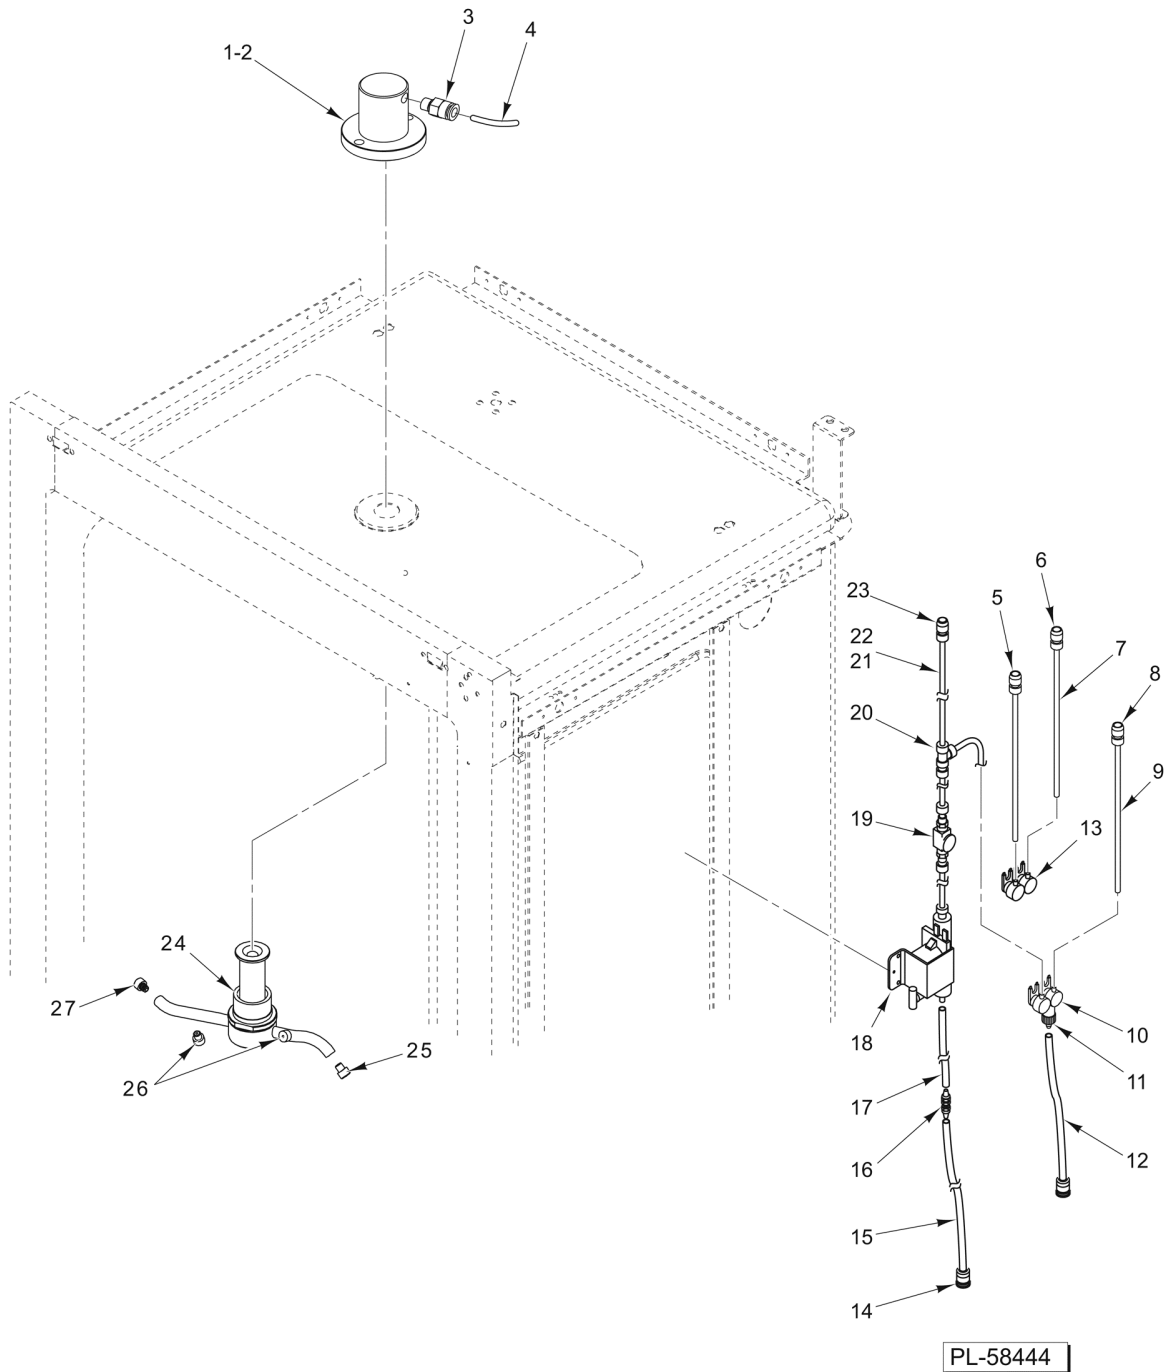

WASH ARM & DETERGENT PUMP

WASH ARM & DETERGENT PUMP

ILLUS. PL-58444	PART NO.	NAME OF PART	AMT.
1	01-235883	Holder - External Tourniquet.....	1
2	01-235654	Gasket - External Tourniquet Holder.....	1
3	01-235885	Pipe - Holder Connector.....	1
4	01-235877	Tube - Detergent Pump (Upper) (100mm Length).....	1
5	01-235263	Connector - Water.....	1
6	01-235251	Union (8mm Dia.).....	1
7	01-235254	Tubing - Clear (8mm Dia.).....	AR
8	01-235251	Union (8mm Dia.).....	1
9	01-235255	Tubing - Blue (8mm Dia.).....	AR
10	01-235250	Valve - Dual Solenoid.....	1
11	01-235265	Fitting.....	1
12	01-235261	Connector - Inlet Hose (3/4 In.).....	1
13	01-235250	Valve - Dual Solenoid.....	1
14	01-235866	Tube - Weight & Filter.....	1
15	01-235411	Tube - Detergent Lower.....	1
16	01-235899	Connector - Detergent Pump Tube.....	1
17	01-235877	Tube - Detergent Pump.....	1
18	01-235818	Pump - Detergent.....	1
19	01-235874	Valve - Detergent Pump.....	1
20	01-235253	Fitting - Tee (8mm Dia.).....	1
21	01-235256	Tubing - Red (8mm Dia.).....	AR
22	01-235820	Pipe - Washing.....	1
23	01-235251	Union (8mm Dia.).....	1
24	01-235884	Drive Assy. Wash (Incls. Items 25, 26, & 27).....	1
25	01-235399	Injector - Wash.....	2
26	01-235399	Injector - Wash.....	1
27	01-235400	Injector - Wash (1.5mm).....	1