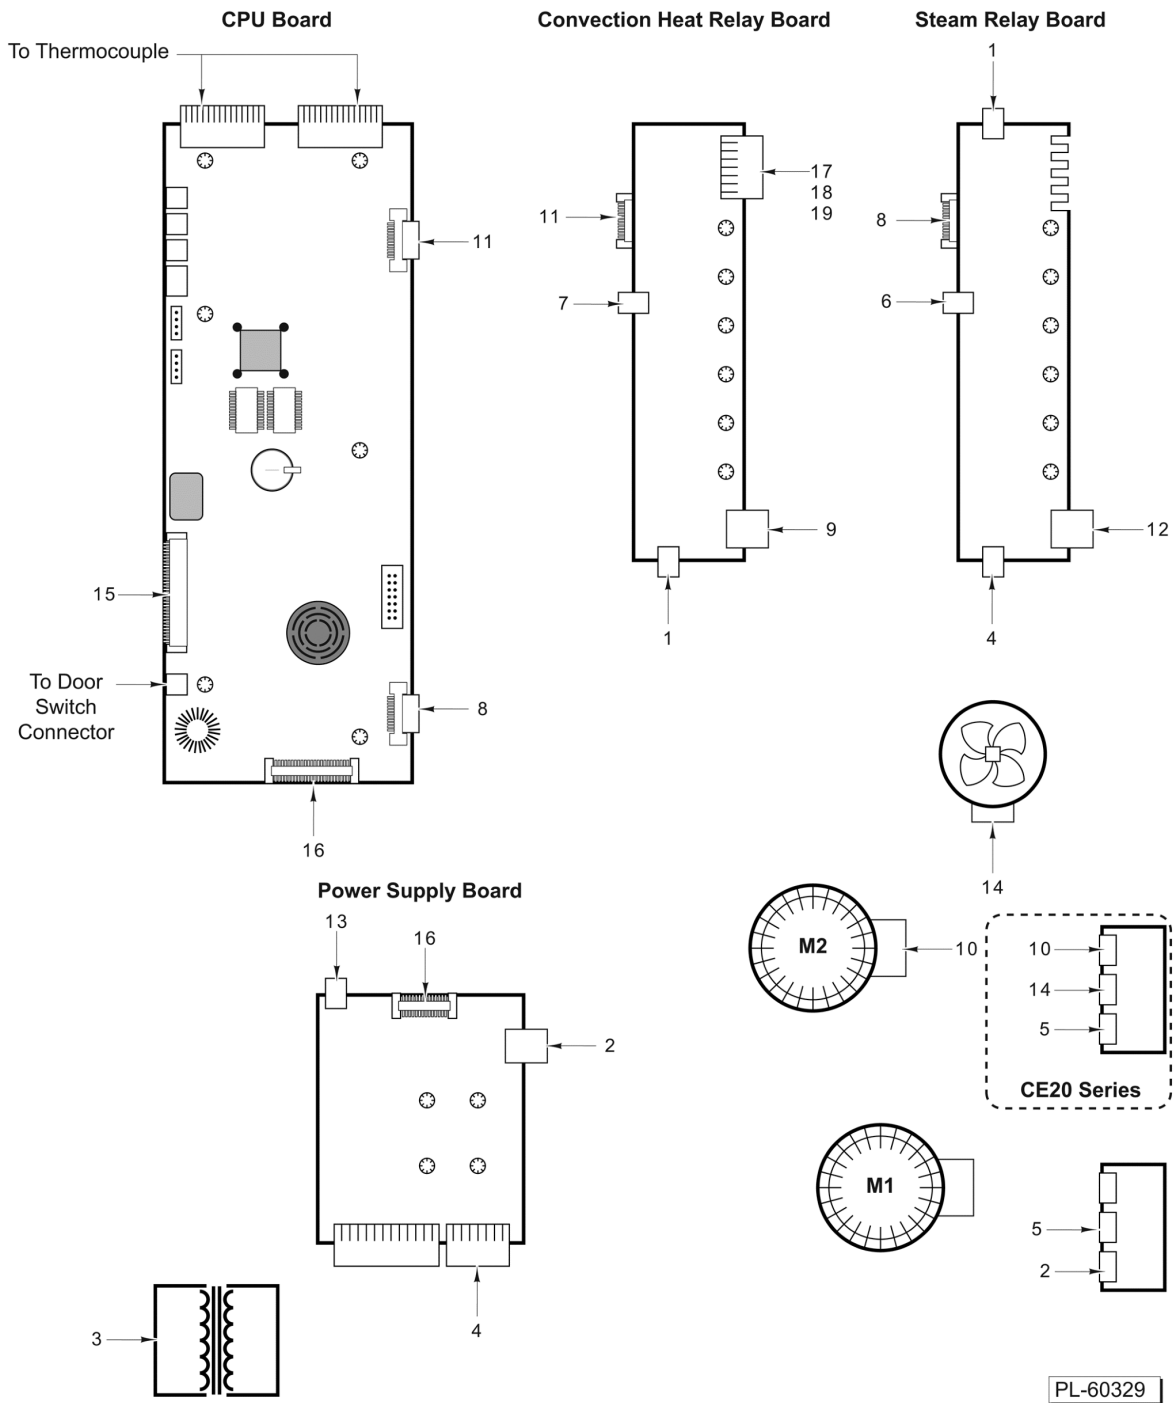

TROLLEY

TROLLEY

ILLUS.	PART NO.	NAME OF PART	AMT.
PL-59473			
1	01-235987	Handle.....	1
2	01-236012	Trolley (Full Size).....	1
3	01-235986	Trolley (Half Size).....	1
4	01-236013	Bowl (Full Size).....	2
5	01-235985	Bowl (Half Size).....	2
6	01-235982	Wheel (With Brake).....	1
7	01-235981	Wheel.....	3
8	01-235983	Handle.....	1
9	01-236014	Trolley (Full Size).....	1
10	01-235984	Trolley (Half Size).....	1
11	01-235979	Pin.....	1
12	01-236015	Bowl (Full Size).....	1
13	01-235980	Bowl (Half Size).....	1
14	01-235981	Wheel.....	3
15	01-235982	Wheel (With Brake).....	1

CONVECTION UNIT

CONVECTION UNIT

ILLUS.	PART NO.	NAME OF PART	AMT.
PL-58443			
1	01-235876	Screw M8 x 25 (Left).....	1
2	01-235875	Screw & Washer - Outer (LH Thread).....	1
3	01-235523	Vaporizer (Previous Construction).....	1
4	01-235867	Holder - High Limit Probe (Previous Construction).....	1
5	01-235394	Flange - Motor Coupling.....	1
6	01-235396	Gasket - Drive Shaft Ring.....	1
7	01-235834	Motor - Fan.....	1
8	01-235395	Flange - C.....	1
9	01-235398	Capacitor - Motor.....	1
10	01-235012	Board - Motor Reverse.....	1
11	01-235519	Board - Fan Reverse (CE20HD & CE20FD).....	1
12	01-235901	Wiring - Motor.....	1
13	01-235375	Fan (CE6HD).....	1
14	01-235374	Fan (CE10HD, CE20HD, & CE20FD).....	1
15	01-235521	Fan (CE10FD & CE20FD).....	1
16	00-945756	Atomizer - Water.....	1
17	01-235204	Board - Cooling (Fan Splitter).....	1