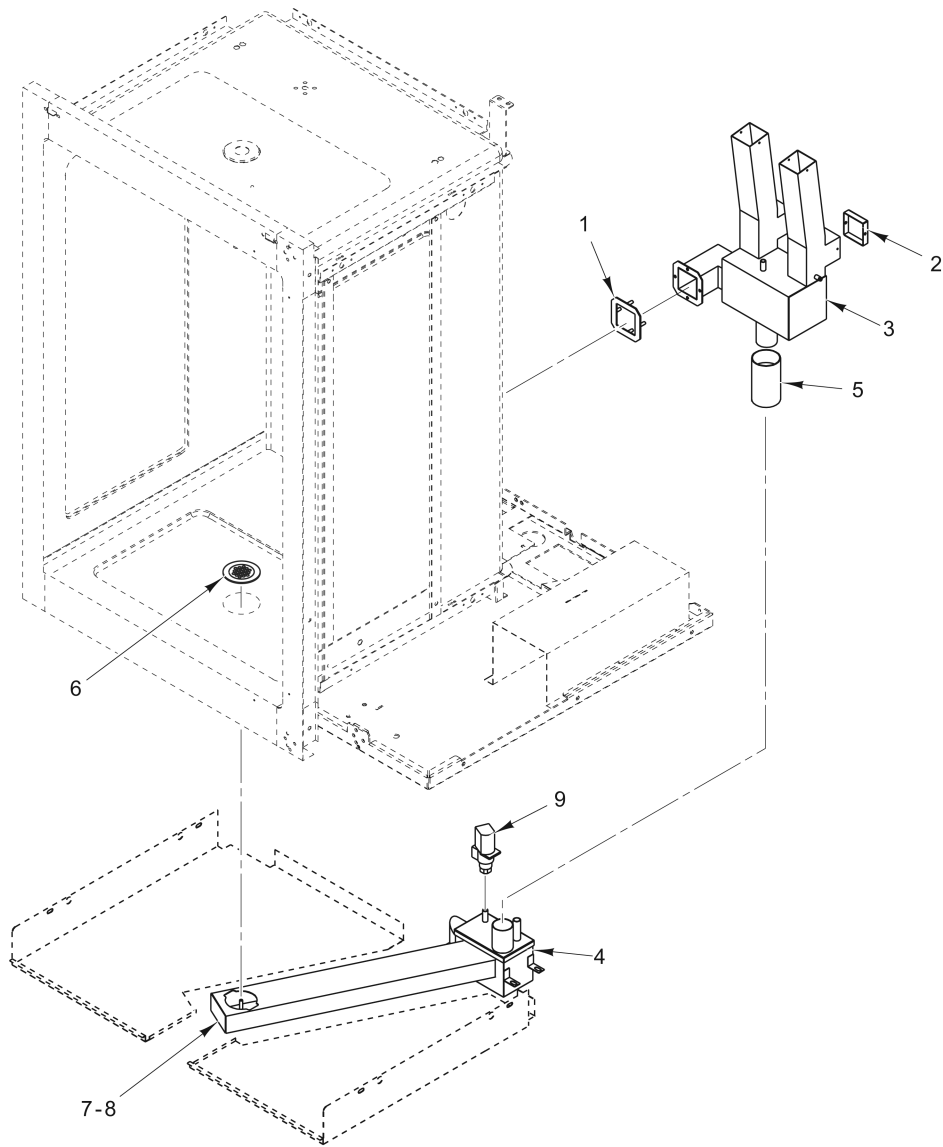

PL-58448

**BOILERLESS DRAIN ASSEMBLY
(20 RACK)**

**BOILERLESS DRAIN ASSEMBLY
(20 RACK)**

ILLUS.	PART NO.	NAME OF PART	AMT.
PL-58448			
1	01-235436	Flange - Vent Box Coupling.....	1
2	01-235420	Plug - Vent Box.....	1
3	01-235513	Box - Vent (With Humidity Probe Holes).....	1
4	01-235426	Cover - Drain Box Inspection.....	1
5	01-235421	Pipe - Rubber.....	1
6	01-235889	Grid - Drain.....	1
7	01-235891	Tube - Drain (CE20FD).....	1
8	01-235890	Tube - Drain (CE20HD).....	1
9	01-235424	Valve - Vent Box Solenoid.....	1