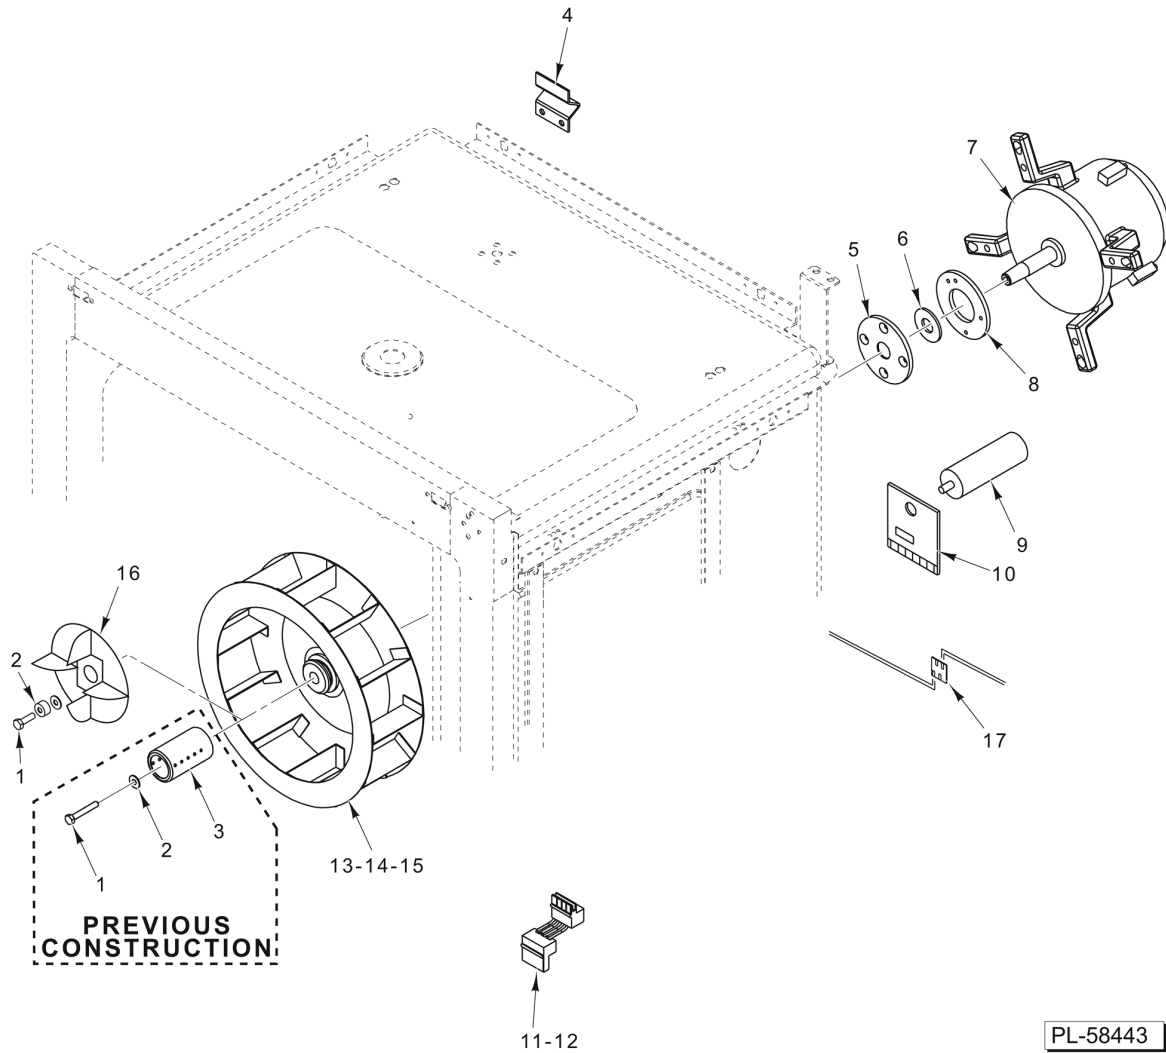

WASH ARM & DETERGENT PUMP

WASH ARM & DETERGENT PUMP

ILLUS. PL-58444	PART NO.	NAME OF PART	AMT.
1	01-235883	Holder - External Tourniquet.....	1
2	01-235654	Gasket - External Tourniquet Holder.....	1
3	01-235885	Pipe - Holder Connector.....	1
4	01-235877	Tube - Detergent Pump (Upper) (100mm Length).....	1
5	01-235263	Connector - Water.....	1
6	01-235251	Union (8mm Dia.).....	1
7	01-235254	Tubing - Clear (8mm Dia.).....	AR
8	01-235251	Union (8mm Dia.).....	1
9	01-235255	Tubing - Blue (8mm Dia.).....	AR
10	01-235250	Valve - Dual Solenoid.....	1
11	01-235265	Fitting.....	1
12	01-235261	Connector - Inlet Hose (3/4 In.).....	1
13	01-235250	Valve - Dual Solenoid.....	1
14	01-235866	Tube - Weight & Filter.....	1
15	01-235411	Tube - Detergent Lower.....	1
16	01-235899	Connector - Detergent Pump Tube.....	1
17	01-235877	Tube - Detergent Pump.....	1
18	01-235818	Pump - Detergent.....	1
19	01-235874	Valve - Detergent Pump.....	1
20	01-235253	Fitting - Tee (8mm Dia.).....	1
21	01-235256	Tubing - Red (8mm Dia.).....	AR
22	01-235820	Pipe - Washing.....	1
23	01-235251	Union (8mm Dia.).....	1
24	01-235884	Drive Assy. Wash (Incls. Items 25, 26, & 27).....	1
25	01-235399	Injector - Wash.....	2
26	01-235399	Injector - Wash.....	1
27	01-235400	Injector - Wash (1.5mm).....	1

TROLLEY

TROLLEY

ILLUS.	PART NO.	NAME OF PART	AMT.
PL-59473			
1	01-235987	Handle.....	1
2	01-236012	Trolley (Full Size).....	1
3	01-235986	Trolley (Half Size).....	1
4	01-236013	Bowl (Full Size).....	2
5	01-235985	Bowl (Half Size).....	2
6	01-235982	Wheel (With Brake).....	1
7	01-235981	Wheel.....	3
8	01-235983	Handle.....	1
9	01-236014	Trolley (Full Size).....	1
10	01-235984	Trolley (Half Size).....	1
11	01-235979	Pin.....	1
12	01-236015	Bowl (Full Size).....	1
13	01-235980	Bowl (Half Size).....	1
14	01-235981	Wheel.....	3
15	01-235982	Wheel (With Brake).....	1