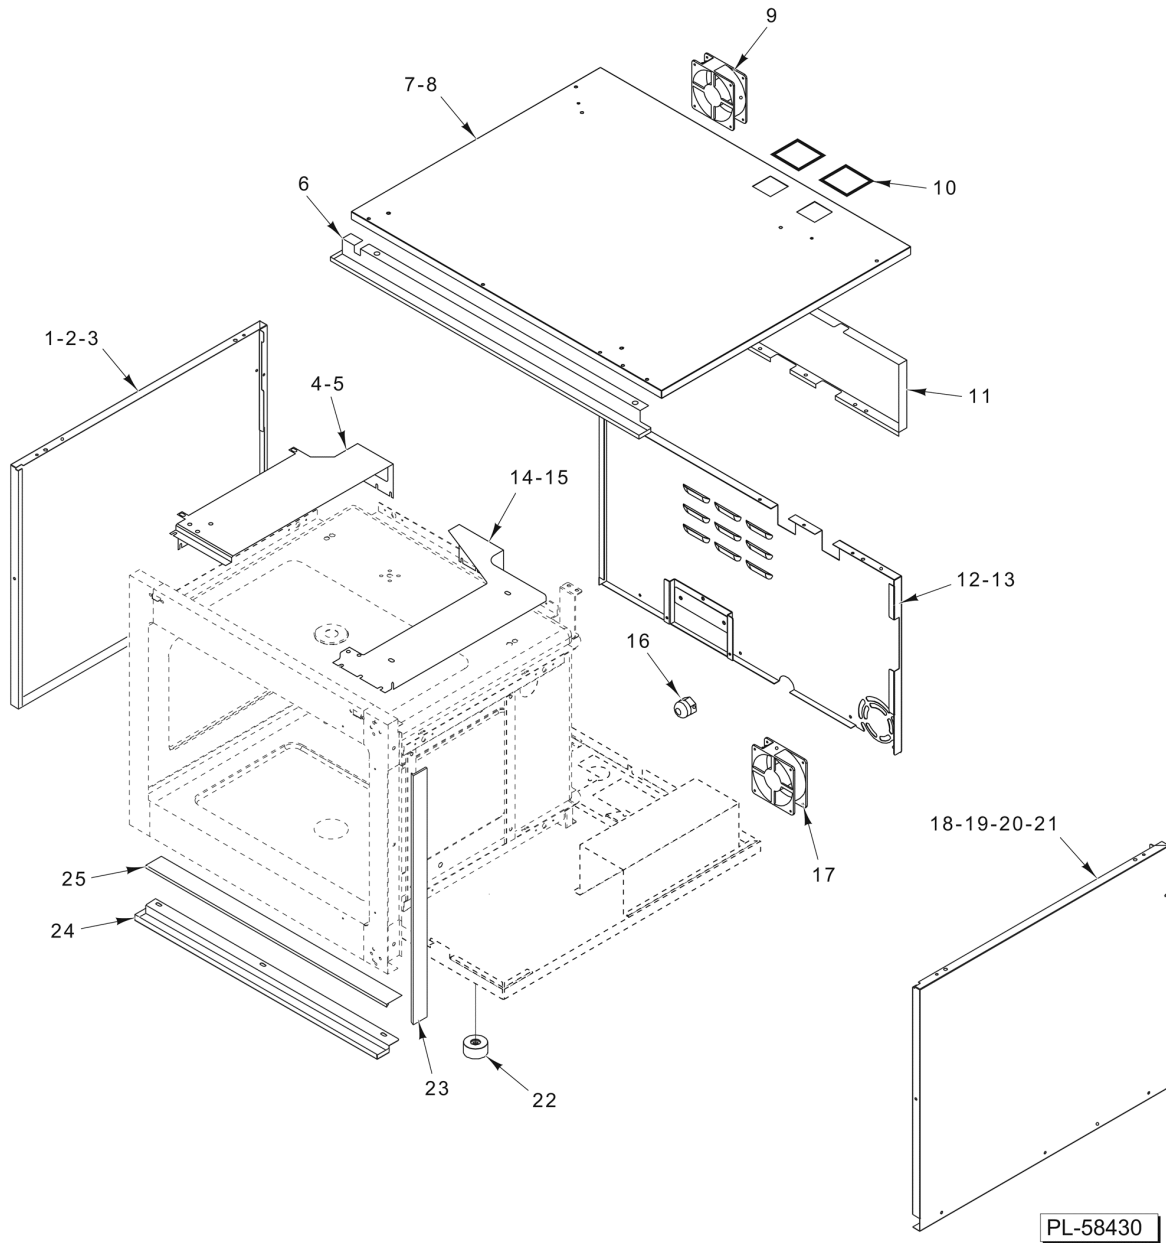

PL-59474

**DOORS
(20 RACK)
(CURRENT CONSTRUCTION)**

**DOORS
(20 RACK)
(CURRENT CONSTRUCTION)**

ILLUS. PL-59474	PART NO.	NAME OF PART	AMT.
1	01-235961	Holder - Internal Lamp.....	1
2	01-235960	Bracket - Lamp.....	1
3	01-235952	Door - Oven.....	1
4	01-235963	Hinge.....	2
5	01-236027	Pivot.....	1
6	01-236028	Spacer.....	1
7	01-235962	Glass Assy.....	1
8	01-235959	Hinge.....	1
9	01-235958	Block - Hinge.....	1
10	01-235957	Bushing.....	1
11	01-235956	Hinge.....	1
12	01-235781	Clip - Internal Glass Spring.....	1
13	01-235967	Guide.....	1
14	01-235965	Ring.....	2
15	01-235966	Roller - Needle.....	1
16	01-235964	Lock - Hook.....	1
17	01-236030	Tube.....	1
18	01-235955	Handle - Black.....	1
19	01-235804	Handle - Blue.....	1
20	01-235951	Washer.....	1
21	01-235803	Handle.....	1
22	01-235320	Ring - Knob Insert.....	1
23	01-235319	Ring - Knob.....	1
24	01-235330	Base.....	1
25	01-235328	Spacer - Center Lock.....	1
26	01-235949	Gasket.....	1
27	01-235331	Base.....	1
28	01-235329	Spacer - Lock.....	1
29	01-235555	Washer - Door Latch Spring.....	4
30	01-235554	Spring - Door Latch.....	2
31	01-235468	Stop - Rubber.....	1
32	01-235968	Spacer.....	1
33	01-235969	Lock - Hook.....	1
34	01-236029	Seeger RS-6.....	1
35	01-235971	Lock - Door Safety (LH).....	1
36	01-235972	Hinge - Block.....	1
37	01-235973	Dish.....	1
38	01-235974	Pin.....	1
39	01-235975	Dish.....	1
40	01-235976	Hinge.....	1
41	01-236192	Guide - Lower Left (Full Size).....	1
42	01-236190	Guide - Lower Left (Half Size).....	1
43	01-236191	Guide - Lower Right (Full Size).....	1
44	01-236189	Guide - Lower Right (Half Size).....	1
45	01-235713	Plate - Magnet Clamp.....	1
46	01-235123	Magnet - Door Switch.....	1
47	01-235781	Clip - Internal Glass Spring.....	1