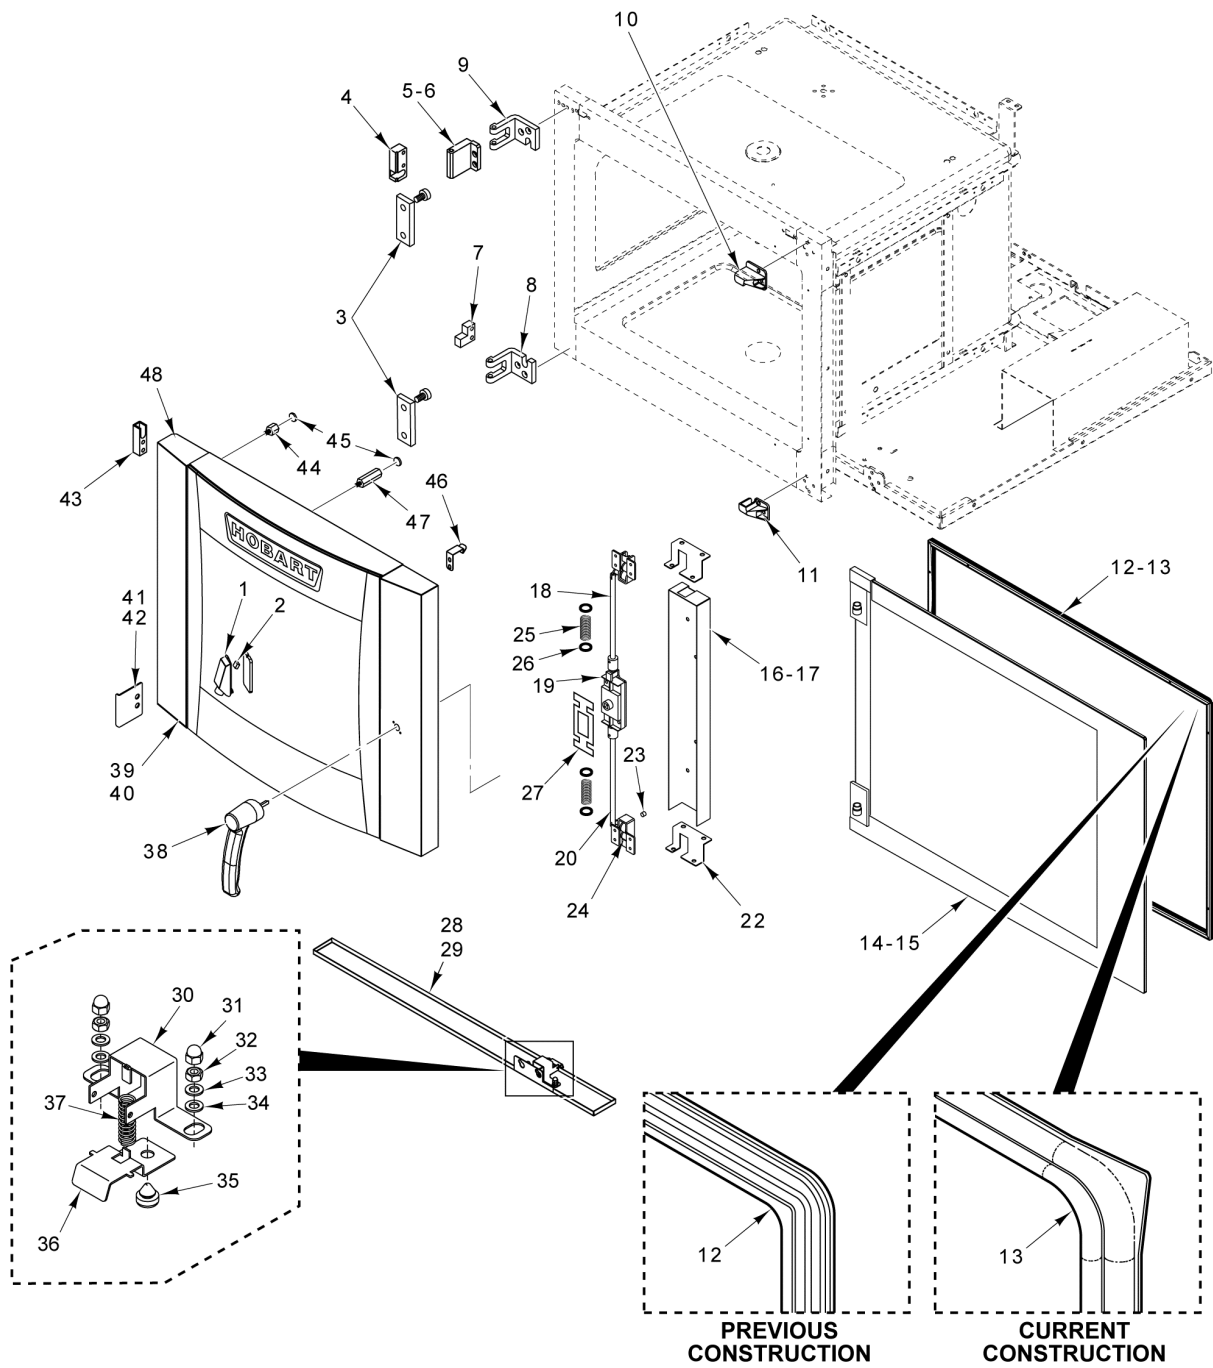

Notice the difference between the corners of the PREVIOUS and CURRENT CONSTRUCTION door gaskets.

PL-58428

**DOORS
(10 RACK)**

DOORS (10 RACK)

ILLUS. PL-58428	PART NO.	NAME OF PART	AMT.
1	01-235893	Holder - Lamp.....	3
2	01-235342	Lamp - Halogen.....	3
3	01-236085	Hinge - Internal Glass.....	1
4	01-235764	Cover - Block Door Light.....	1
5	01-235763	Cover - Door Light (Left Hinged).....	1
6	01-235833	Cover - Door Light (Right Hinged).....	1
7	01-236093	Support - Internal Door Hinge Block - Door Hinge.....	1
8	01-235461	Hinge - Left Bottom Or Right Top.....	1
9	01-235455	Hinge - Left Top Or Right Bottom.....	1
10	01-235466	Catch - Left Bottom Or Right Top Door.....	1
11	01-235467	Catch - Left Top Or Right Bottom Door.....	1
12	01-235313	Gasket - Door (Previous Construction).....	1
13	01-236074	Gasket - Door (Current Construction).....	AR
14	01-236134	Kit - Glass, Inner Door, LH, CE10.....	1
15	01-236135	Kit - Glass, Inner Door, RH, CE10.....	1
16	01-235778	Cover - Door Latch (Left Hinged).....	1
17	01-235774	Cover - Door Latch (Right Hinged).....	1
18	01-235465	Rod - Left Top Or Right Bottom Door Latch.....	1
19	01-235459	Mechanism - Door Handle.....	1
20	01-235465	Rod - Left Top Or Right Bottom Door Latch.....	1
22	01-236090	Bracket - Hinge Protection.....	1
23	01-235123	Magnet - Door Switch.....	1
24	01-235463	Latch Mechanism.....	2
25	01-235554	Spring - Door Latch.....	2
26	01-235555	Washer - Door Latch Spring.....	2
27	01-236088	Plate - Closure Mechanism.....	1
28	01-235680	Tray - Drip (Left Hinged).....	1
29	01-236092	Tray - Door Drip (RH).....	1
30	01-235836	Plug - Support Door Drip Tray.....	1
31	01-236180	Nut - M5.....	1
32	01-236181	Nut.....	1
33	01-236183	Washer - Barbed.....	1
34	01-236182	Washer - Plain.....	1
35	01-235468	Stop - Rubber.....	1
36	01-235835	Plug - Door Drip Tray.....	1
37	01-235837	Spring.....	1
38	01-235687	Handle - Door.....	1
39	01-236107	Frame - Door (LH).....	1
40	01-236106	Frame - Door (RH).....	1
41	01-235716	Block - Door Rotation (LH).....	1
42	01-235715	Block - Door Rotation (RH).....	1
43	01-235765	Cover - Door Block Light.....	1
44	01-236086	Spacer - Short Glass.....	1
45	01-235468	Stop - Rubber.....	2
46	01-235781	Clip - Internal Glass Spring.....	1
47	01-236087	Spacer - Long Glass.....	1
48	01-235825	Door Assy. (Left Hinged).....	1