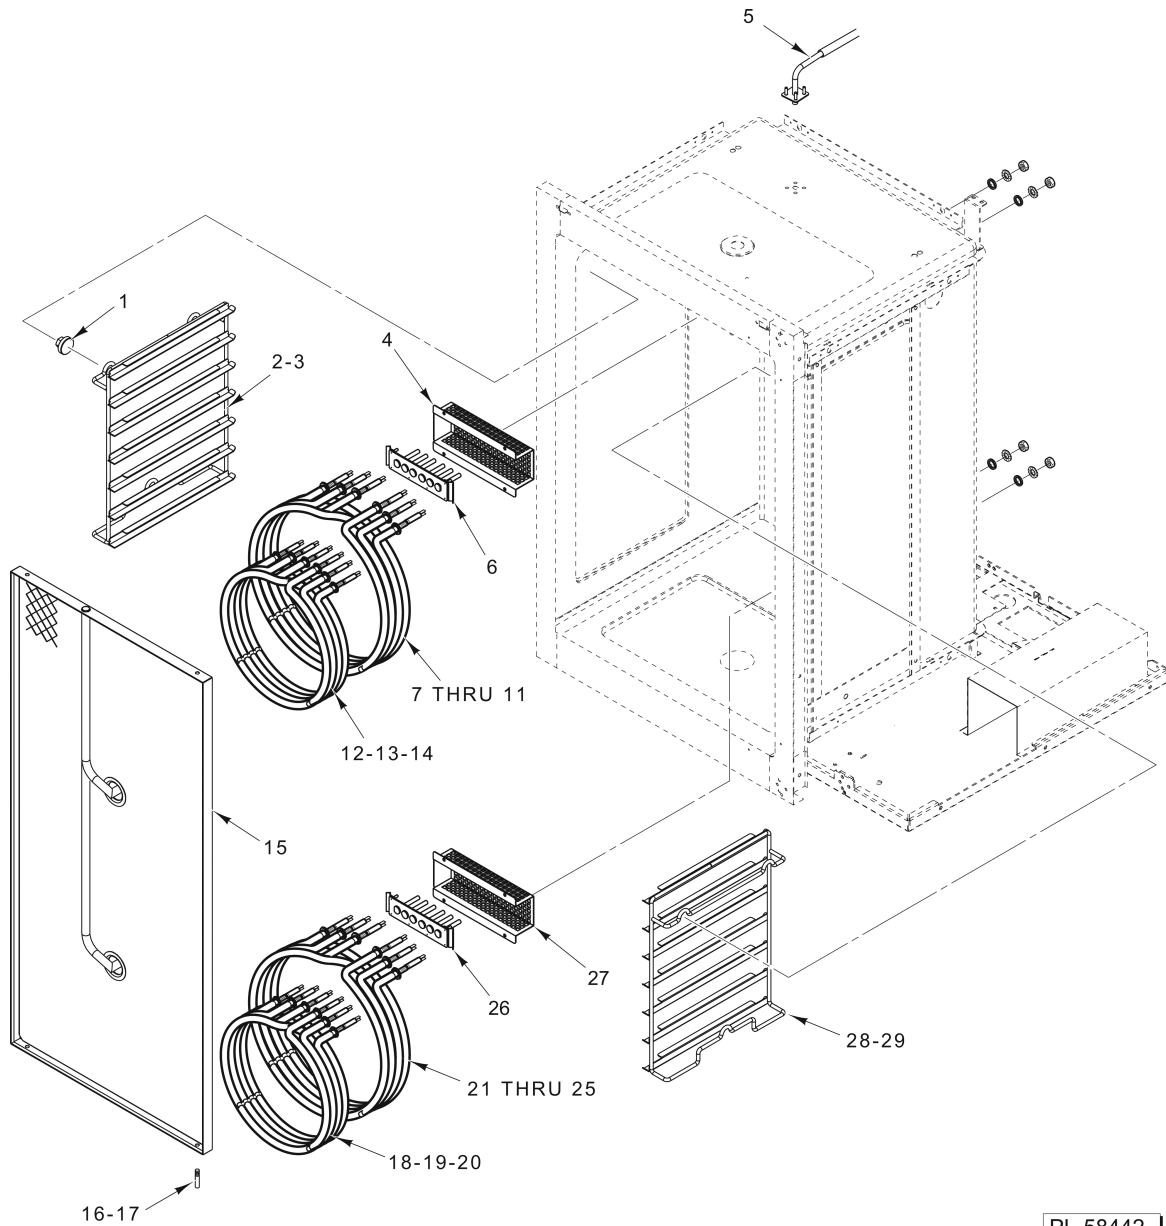

PL-58442

**CAVITY & HEATING ELEMENTS
(20 RACK)**

**CAVITY & HEATING ELEMENTS
(20 RACK)**

ILLUS. PL-58442	PART NO.	NAME OF PART	AMT.
1	01-235305	Support - Guide.....	2
2	01-236035	Kit - Rack Guide (CE20FD).....	2
3	01-236033	Kit - Rack Guide (CE20HD).....	2
4	01-235609	Cover - Heating Element Protection.....	1
5	01-235524	Pipe - External Vaporizer.....	1
6	01-235526	Support - Heater.....	1
7	00-862059-00001	Element - Heating (208 V.) (8 kW) (CE20HD & CE20FD).....	1
8	00-862059-00003	Element - Heating (277 V.) (8 kW) (CE20HD).....	1
9	00-862059-00002	Element - Heating (230 V.) (8 kW) (CE20HD).....	1
10	00-862059-00005	Element - Heating (230 V.) (10.7 kW) (CE20FD).....	1
11	00-862059-00006	Element - Heating (277 V.) (10.7 kW) (CE20FD).....	1
12	00-862058-00001	Element - Heating (208 V.) (8 kW) (CE20HD & CE20FD).....	1
13	00-862058-00002	Element - Heating (230 V.) (8 kW) (CE20HD).....	1
14	00-862058-00003	Element - Heating (277 V.) (8 kW) (CE20HD & CE20FD).....	1
15	01-235522	Guard - Fan.....	1
16	01-235815	Pin - Fan Guard (CE20HD).....	1
17	01-235779	Pin - Fan Guard (CE20FD).....	1
18	00-862058-00001	Element - Heating (208 V.) (8 kW) (CE20HD & CE20FD).....	1
19	00-862058-00002	Element - Heating (230 V.) (8 kW) (CE20HD & CE20FD).....	1
20	00-862058-00003	Element - Heating (277 V.) (8 kW) (CE20HD & CE20FD).....	1
21	00-862059-00001	Element - Heating (208 V.) (8 kW) (CE20HD).....	1
22	00-862059-00003	Element - Heating (277 V.) (8 kW) (CE20HD).....	1
23	00-862059-00002	Element - Heating (230 V.) (8 kW) (CE20HD).....	1
24	00-862059-00005	Element - Heating (230 V.) (10.7 kW) (CE20FD).....	1
25	00-862059-00006	Element - Heating (277 V.) (10.7 kW) (CE20FD).....	1
26	01-235526	Support - Heater.....	1
27	01-235609	Cover - Heating Element Protection (CE20FD).....	1
28	01-236035	Kit - Rack Guide (CE20FD).....	1
29	01-236033	Kit - Rack Guide (CE20HD).....	1