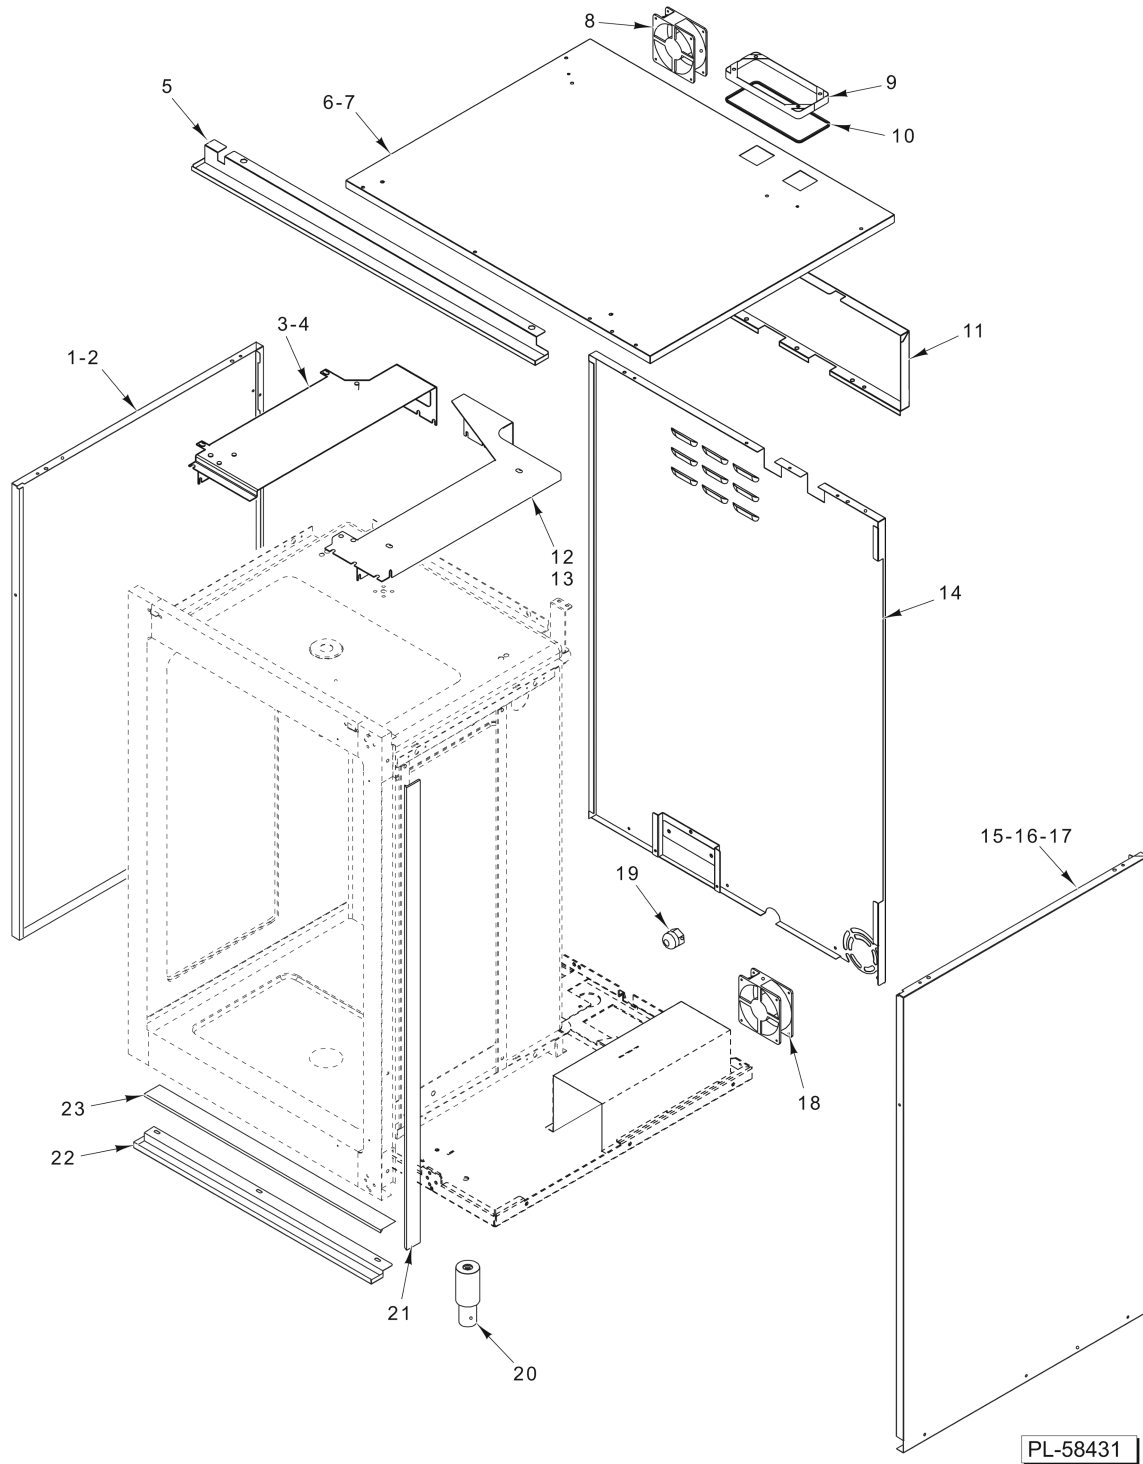

**FRAME & PANELS
(20 RACK)**

**FRAME & PANELS
(20 RACK)**

ILLUS.	PART NO.	NAME OF PART	AMT.
PL-58431			
1	01-235630	Panel - Left Side (CE20HD).....	1
2	01-235631	Panel - Left Side (CE20FD).....	1
3	01-235604	Clamp - Left Top Support (CE20HD).....	1
4	01-235621	Clamp - Left Top Support (CE20FD).....	1
5	01-235602	Gutter - Oven Top.....	1
6	01-235596	Panel Top (CE20HD).....	1
7	01-235619	Panel Top (CE20FD).....	1
8	01-235308	Fan - Cooling.....	1
9	01-235605	Enclosure - Water Box Holes.....	1
10	01-235606	Gasket - Water Box Holes.....	1
11	01-235892	Panel - Oven Back Top.....	1
12	01-235603	Clamp - Right Top Support (CE20HD).....	1
13	01-235620	Clamp - Right Top Support (CE20FD).....	1
14	01-235632	Panel - Back.....	1
15	01-235628	Panel - Right Side (CE20HD).....	1
16	01-235629	Panel - Right Side (CE20FD).....	1
17	01-236040	Holder - Probe.....	1
18	01-235308	Fan - Cooling.....	1
19	01-235301	Grommet - Cable Entry.....	1
20	01-235584	Foot (200mm).....	4
21	01-235306	Gasket - Control Panel.....	AR
22	01-235703	Tray - Cavity Drip.....	1
23	01-235306	Gasket - Control Panel.....	1