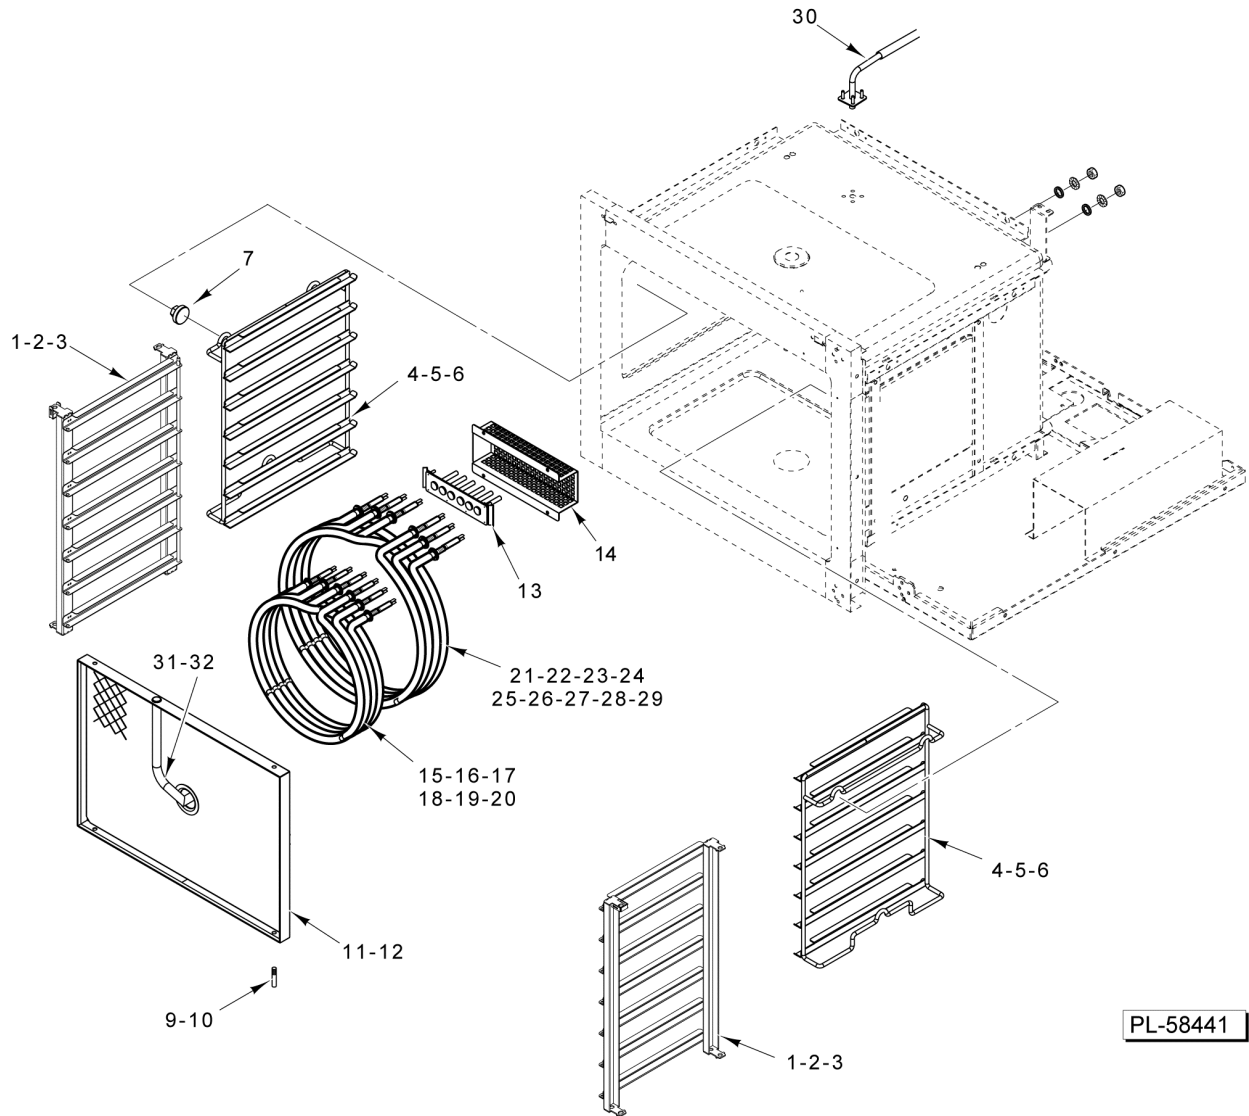

**CAVITY & HEATING ELEMENTS
(6 & 10 RACK)**

**CAVITY & HEATING ELEMENTS
(6 & 10 RACK)**

ILLUS. PL-58441	PART NO.	NAME OF PART	AMT.
1	01-236032	Kit - Rack Guide (Top-Bottom Holding System) (CE6HD).....	1
2	01-236034	Kit - Rack Guide (Top-Bottom Holding System) (CE10HD).....	1
3	01-236036	Kit - Rack Guide (Top-Bottom Holding System) (CE10FD).....	1
4	01-236031	Kit - Rack Guide (Lateral Holding System) (CE6HD).....	1
5	01-236033	Kit - Rack Guide (Lateral Holding System) (CE10HD).....	1
6	01-236035	Kit - Rack Guide (Lateral Holding System) (CE10FD).....	1
7	01-235305	Support - Guide.....	6
9	01-235815	Pin - Fan Guard (CE6HD & CE10HD).....	1
10	01-235779	Pin - Fan Guard (CE10FD).....	1
11	01-235380	Guard - Fan (CE6HD) Also Order Internal Vaporizer Item 31.....	1
12	01-235379	Guard - Fan (CE10HD & CE10FD) Also Order Internal Vaporizer Item 32.....	1
13	01-235526	Support - Heater.....	1
14	01-235609	Cover - Heating Element Protection.....	1
15	00-862058-00004	Element - Heating (208 V.) (10.7 kW) (CE10FD) (Inner).....	1
16	00-862058-00005	Element - Heating (230 V.) (10.7 kW) (CE10FD) (Inner).....	1
17	00-862058-00006	Element - Heating (277 V.) (10.7 kW) (CE10FD) (Inner).....	1
18	00-862058-00001	Element - Heating (208 V.) (8 kW) (CE10HD) (Inner).....	1
19	00-862058-00002	Element - Heating (230 V.) (8 kW) (CE10HD) (Inner).....	1
20	00-862058-00003	Element - Heating (277 V.) (8 kW) (CE10HD) (Inner).....	1
21	00-862057-00001	Element - Heating (208 V.) (8 kW) (CE6HD) (Outer).....	1
22	00-862057-00002	Element - Heating (230 V.) (8 kW) (CE6HD) (Outer).....	1
23	00-862057-00003	Element - Heating (277 V.) (8 kW) (CE6HD) (Outer).....	1
24	00-862059-00001	Element - Heating (208 V.) (8 kW) (CE10HD) (Outer).....	1
25	00-862059-00002	Element - Heating (230 V.) (8 kW) (CE10HD) (Outer).....	1
26	00-862059-00003	Element - Heating (277 V.) (8 kW) (CE10HD) (Outer).....	1
27	00-862059-00004	Element - Heating (208 V.) (10.7 kW) (CE10FD) (Outer).....	1
28	00-862059-00005	Element - Heating (230 V.) (10.7 kW) (CE10HD) (Outer).....	1
29	00-862059-00006	Element - Heating (277 V.) (10.7 kW) (CE10HD) (Outer).....	1
30	01-235524	Pipe - External Vaporizer.....	1
31	01-236102	Pipe - Internal Vaporizer (CE6HD).....	1
32	01-236119	Pipe - Internal Vaporizer (CE10FD & CE10HD).....	1