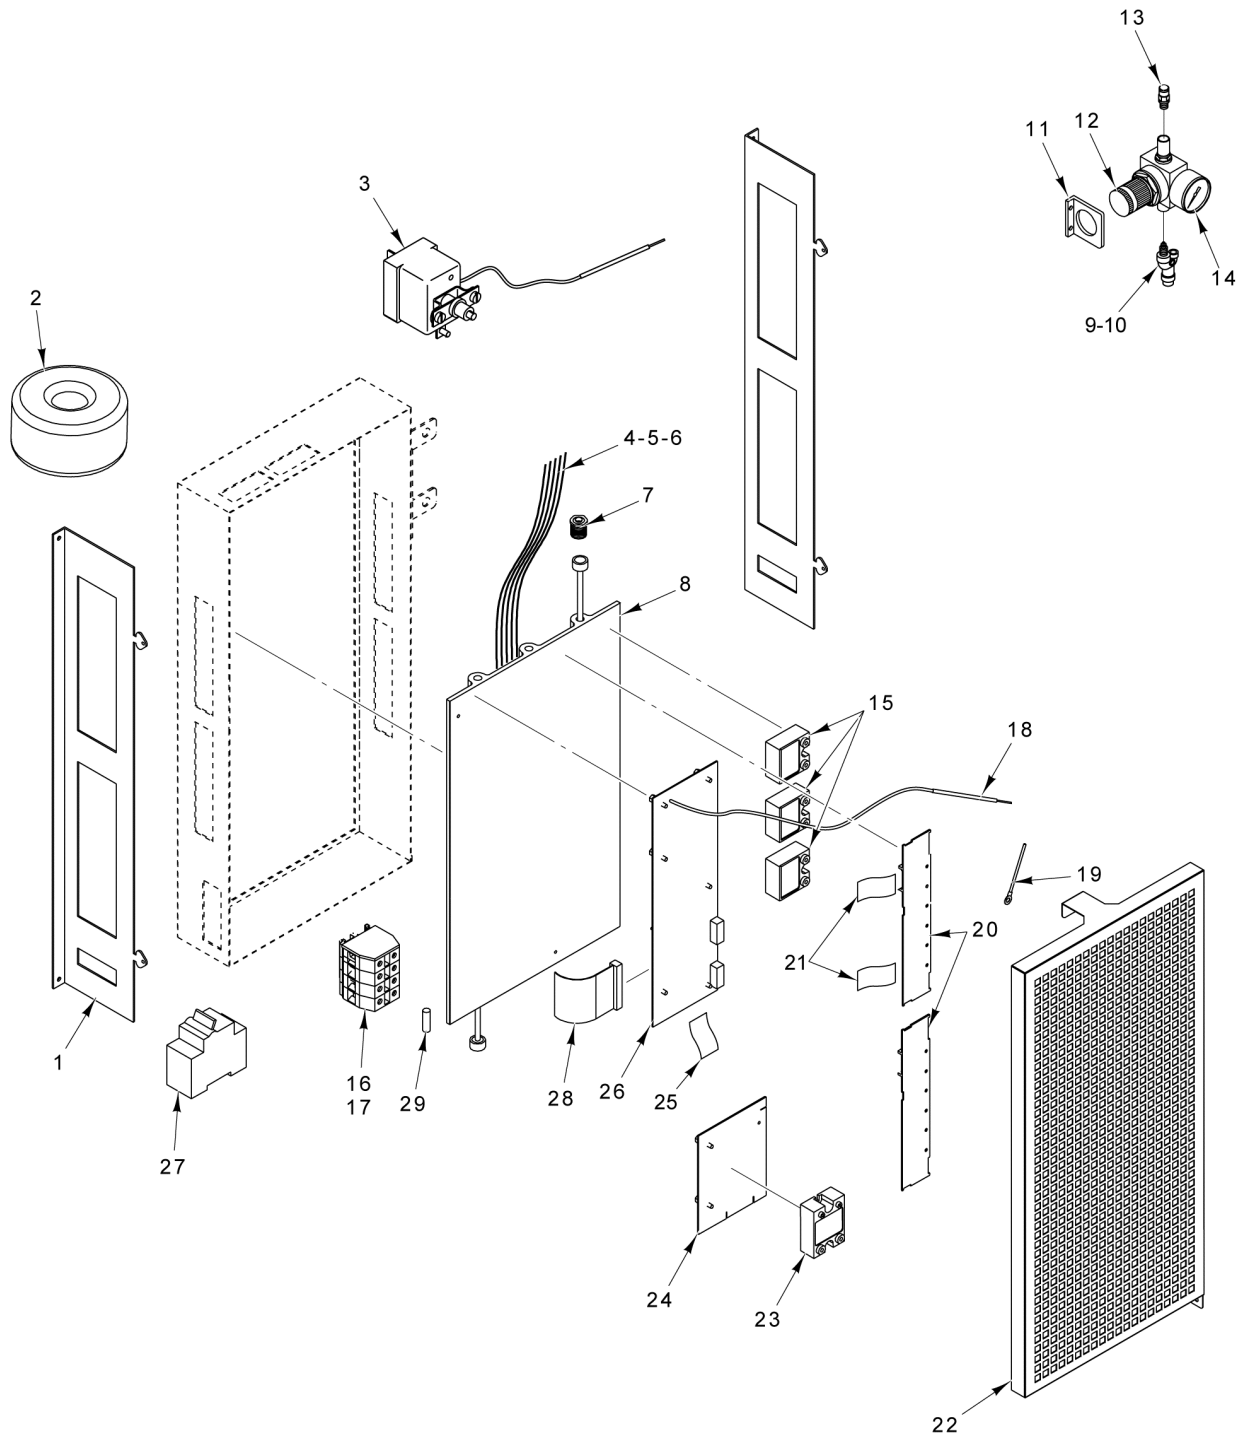

Table of Contents

5 CONTROL PANEL
7 ELECTRICAL COMPONENTS
9 DOORS (6 RACK)
11 DOORS (10 RACK)
13 DOORS (20 RACK) (PREVIOUS CONSTRUCTION)
15 DOORS (20 RACK) (CURRENT CONSTRUCTION)
17 FRAME & PANELS (6 & 10 RACK)
19 FRAME & PANELS (20 RACK)
21 CAVITY & HEATING ELEMENTS (6 & 10 RACK)
23 CAVITY & HEATING ELEMENTS (20 RACK)
25 BOILERLESS DRAIN ASSEMBLY (6 & 10 RACK)
27 BOILERLESS DRAIN ASSEMBLY (20 RACK)
29 WASH ARM & DETERGENT PUMP
31 TROLLEY
33 CONVECTION UNIT
35 CABLE LOCATIONS

CONTROL PANEL

CONTROL PANEL

ILLUS.	PART NO.	NAME OF PART	AMT.
PL-58426			
1	01-235582	Probe - Single-Point Core (4mm) (Previous Construction).....	1
2	01-235720	Probe - Multi-Point (6 Pin) (4mm) (Previous Construction).....	1
3	01-235722	Probe - Single-Point Core (2mm) (Previous Construction).....	1
4	01-235616	Connector - Core Probe (Previous Construction).....	1
5	01-235718	Overlay - Digital Combi Control.....	1
6	01-236094	Panel - Control (CE6HD).....	1
7	01-236084	Panel - Control (CE10FD & CE10HD).....	1
8	01-235634	Panel - Control (CE20FD & CE20HD) (Previous Construction).....	1
9	01-235830	Sensor - Door Switch.....	1
10	01-236097	Cover - Display Board.....	1
11	01-235610	Spacer - Cover.....	4
12	01-235005	Board - Digital Display.....	1
13	01-235371	Spacer - Display Cover (Previous Construction).....	AR
14	01-236010	Panel - Control (CE20FD & CE20HD) (Current Construction).....	1
15	01-236072	Probe - Single Point Core (Current Construction).....	1
16	01-236073	Probe - Multi Point Core (Current Construction).....	1
17	01-236157	Probe - Single Point Core (Current Construction).....	1