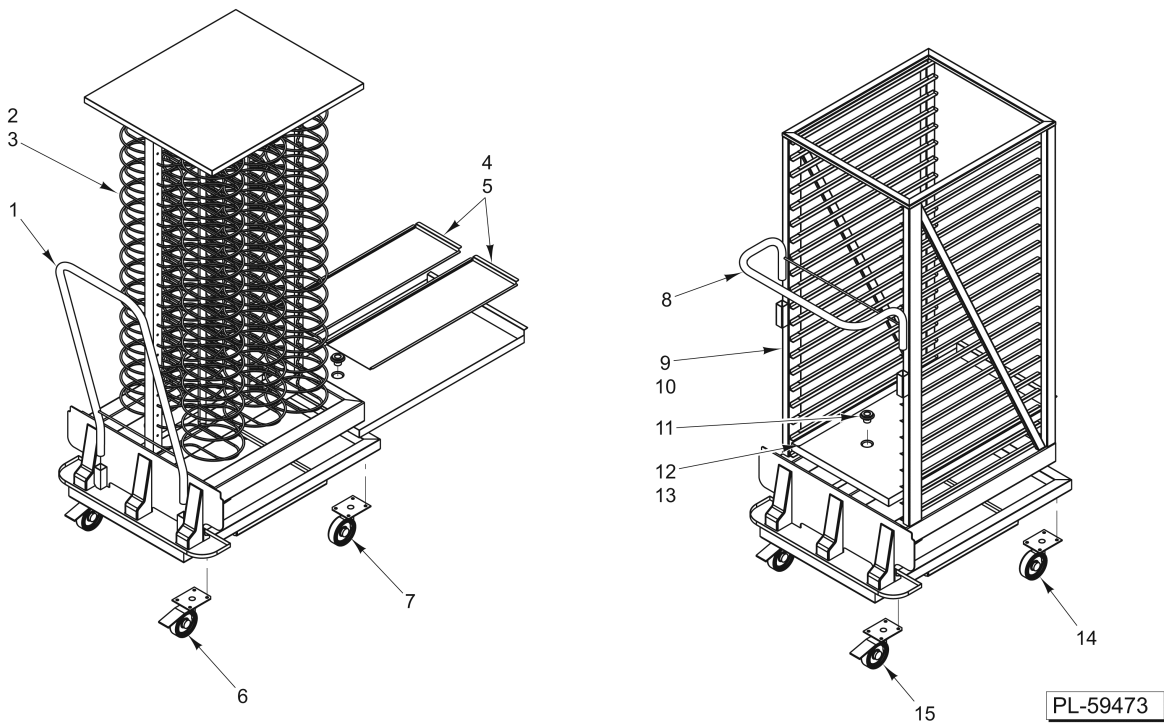

TROLLEY

TROLLEY

ILLUS.	PART NO.	NAME OF PART	AMT.
PL-59473			
1	01-235987	Handle.....	1
2	01-236012	Trolley (Full Size).....	1
3	01-235986	Trolley (Half Size).....	1
4	01-236013	Bowl (Full Size).....	2
5	01-235985	Bowl (Half Size).....	2
6	01-235982	Wheel (With Brake).....	1
7	01-235981	Wheel.....	3
8	01-235983	Handle.....	1
9	01-236014	Trolley (Full Size).....	1
10	01-235984	Trolley (Half Size).....	1
11	01-235979	Pin.....	1
12	01-236015	Bowl (Full Size).....	1
13	01-235980	Bowl (Half Size).....	1
14	01-235981	Wheel.....	3
15	01-235982	Wheel (With Brake).....	1