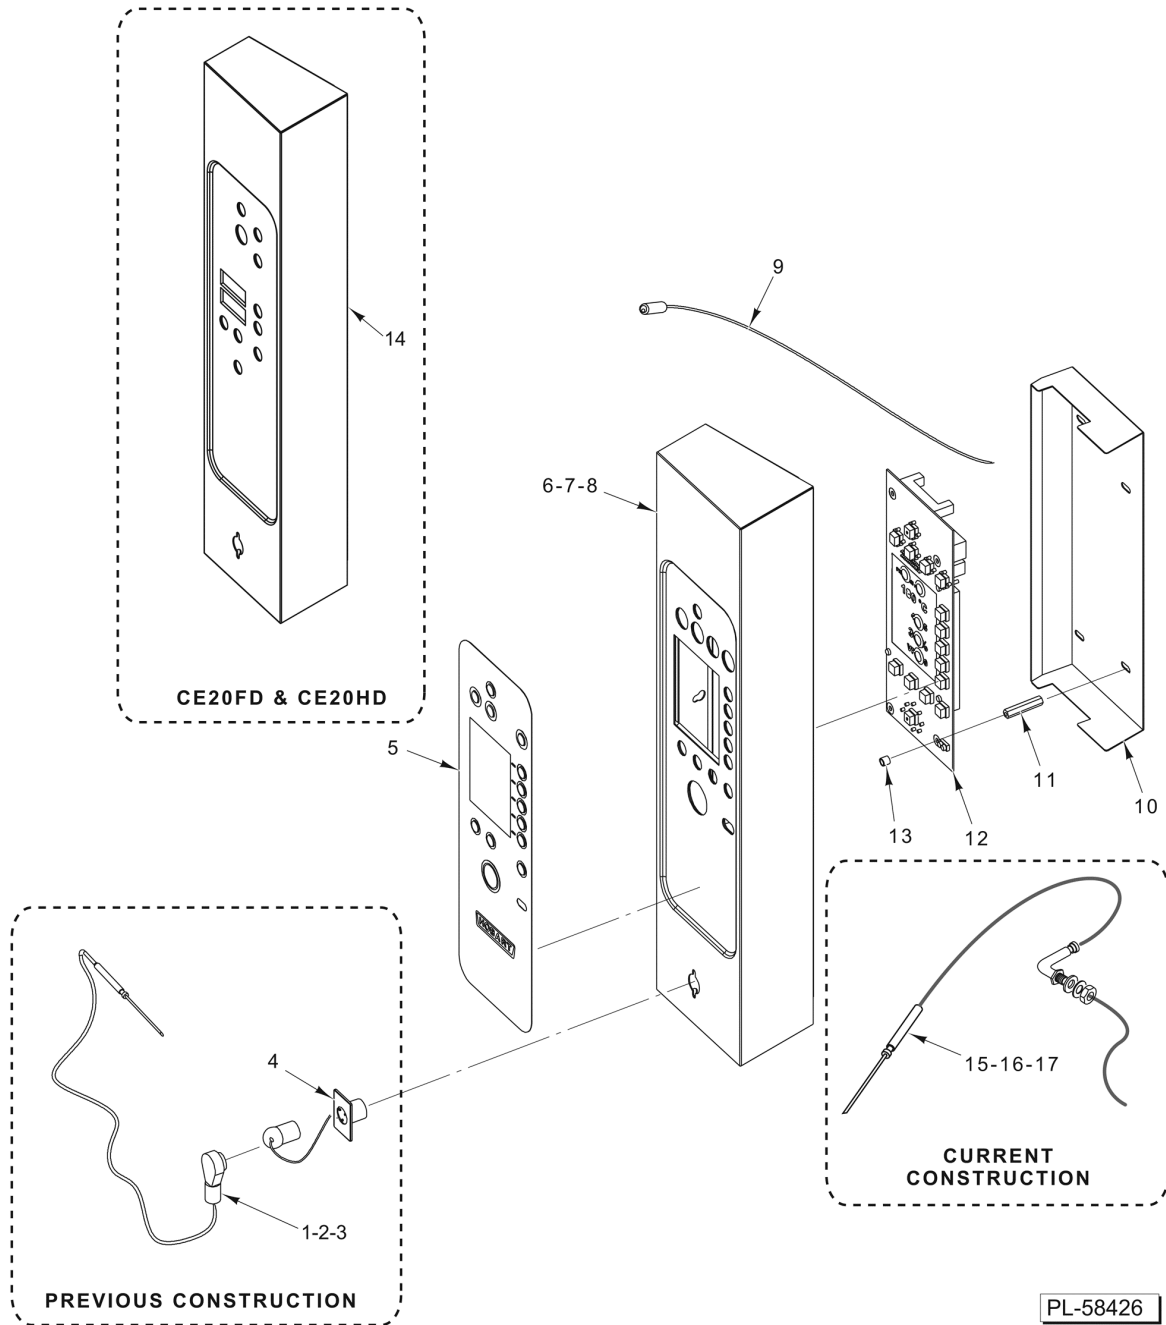

Table of Contents

5 CONTROL PANEL
7 ELECTRICAL COMPONENTS
9 DOORS (6 RACK)
11 DOORS (10 RACK)
13 DOORS (20 RACK) (PREVIOUS CONSTRUCTION)
15 DOORS (20 RACK) (CURRENT CONSTRUCTION)
17 FRAME & PANELS (6 & 10 RACK)
19 FRAME & PANELS (20 RACK)
21 CAVITY & HEATING ELEMENTS (6 & 10 RACK)
23 CAVITY & HEATING ELEMENTS (20 RACK)
25 BOILERLESS DRAIN ASSEMBLY (6 & 10 RACK)
27 BOILERLESS DRAIN ASSEMBLY (20 RACK)
29 WASH ARM & DETERGENT PUMP
31 TROLLEY
33 CONVECTION UNIT
35 CABLE LOCATIONS

CONTROL PANEL

CONTROL PANEL

ILLUS.	PART NO.	NAME OF PART	AMT.
PL-58426			
1	01-235582	Probe - Single-Point Core (4mm) (Previous Construction).....	1
2	01-235720	Probe - Multi-Point (6 Pin) (4mm) (Previous Construction).....	1
3	01-235722	Probe - Single-Point Core (2mm) (Previous Construction).....	1
4	01-235616	Connector - Core Probe (Previous Construction).....	1
5	01-235718	Overlay - Digital Combi Control.....	1
6	01-236094	Panel - Control (CE6HD).....	1
7	01-236084	Panel - Control (CE10FD & CE10HD).....	1
8	01-235634	Panel - Control (CE20FD & CE20HD) (Previous Construction).....	1
9	01-235830	Sensor - Door Switch.....	1
10	01-236097	Cover - Display Board.....	1
11	01-235610	Spacer - Cover.....	4
12	01-235005	Board - Digital Display.....	1
13	01-235371	Spacer - Display Cover (Previous Construction).....	AR
14	01-236010	Panel - Control (CE20FD & CE20HD) (Current Construction).....	1
15	01-236072	Probe - Single Point Core (Current Construction).....	1
16	01-236073	Probe - Multi Point Core (Current Construction).....	1
17	01-236157	Probe - Single Point Core (Current Construction).....	1