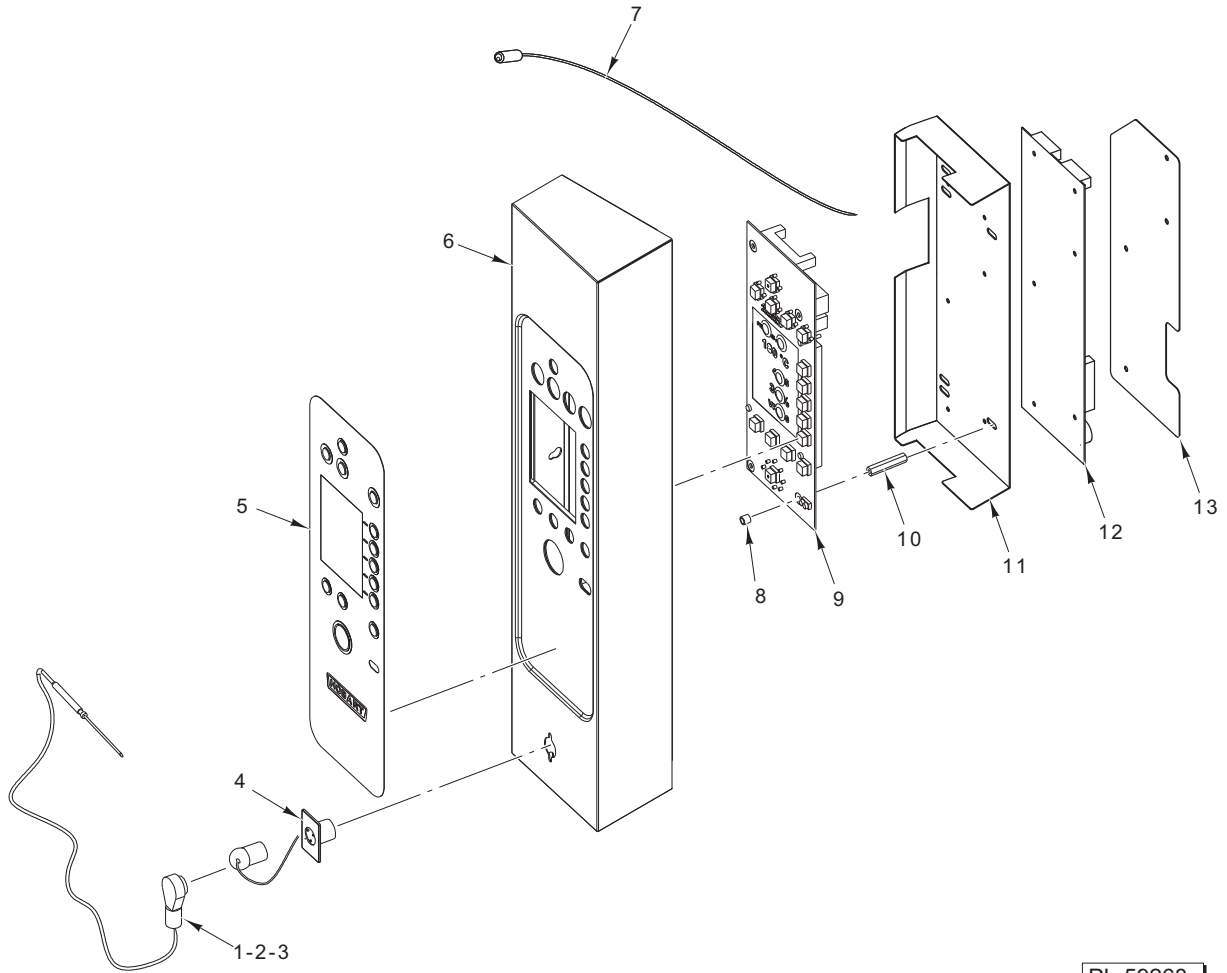

CATALOG OF REPLACEMENT PARTS

GAS COMBI OVENS

CG10FI

ML-138048

TABLE OF CONTENTS

3	CONTROL PANEL
5	ELECTRICAL COMPONENTS
7	DOOR
9	FRAME & PANELS
10	DRAIN ASSEMBLY
11	GAS COMPONENTS
13	WASH ARM & DETERGENT PUMP
15	BOILER AND FLUE
16	CONVECTION UNIT

PL-59268

CONTROL PANEL

ILLUS.	PART NO.	NAME OF PART	AMT.
	PL-59268		
1	01-235722	Probe – Core (6 Pin) (2mm) (SV)	1
2	01-235582	Probe – Single Point (6 Pin) (Std.).....	1
3	01-235720	Probe – Multi-Point (6 Pin) (4mm)	1
4	01-235616	Connector – Core Probe.....	1
5	01-235718	Overlay – Digital Combi Control	1
6	01-235624	Panel – Control.....	1
7	01-235830	Sensor – Door Switch	1
8	01-235371	Spacer – Display Cover	AR
9	01-235005	Board – Digital Display	1
10	01-235610	Spacer – Cover.....	4
11	01-235367	Cover – Display Board.....	1
12	01-235019	Board – Digital CPU.....	1
13	01-235903	Board – Cover CPU.....	1

PL-59269

ELECTRICAL COMPONENTS

ELECTRICAL COMPONENTS

ILLUS.	PART NO.	NAME OF PART	AMT.
	PL-59269		
1	01-235562	Support – Control Housing	1
2	01-235904	Support – Display Board	1
3	01-235782	Transformer	1
4	01-235640	Transformer (20 V.)	1
5	01-235254	Tubing – Clear (8mm Dia.)	AR
6	01-235263	Fitting – Water Inlet	1
7	01-235797	Breaker – Circuit (400 V.)	1
8	01-235201	Board – Gas Relay	1
9	01-235908	Thermostat – Safety Generator (500 Deg. Limit For Boiler)	1
10	01-235909	Thermostat – Safety Cavity (680 Deg. Limit For Cavity)	1
11	01-235910	Support – Fixing Limit & Engine	2
12	01-235556	Bracket – Regulator Support	1
13	01-235558	Regulator	1
14	01-235557	Gauge – Pressure	1
15	01-235905	Cover – Board Assy. Protection	1
16	01-235011	Board – Power Supply	1
17	01-235004	Relay – Solid State Motor (25 Amp.)	1
18	01-235912	Board – Control Steam/Convection (Red Relay Board)	1
19	01-235907	Fan – Cooling	1
20	01-235906	Support – Cooling Fan	1
	01-236039	Capacitor – Motor (12.5 microF)	1