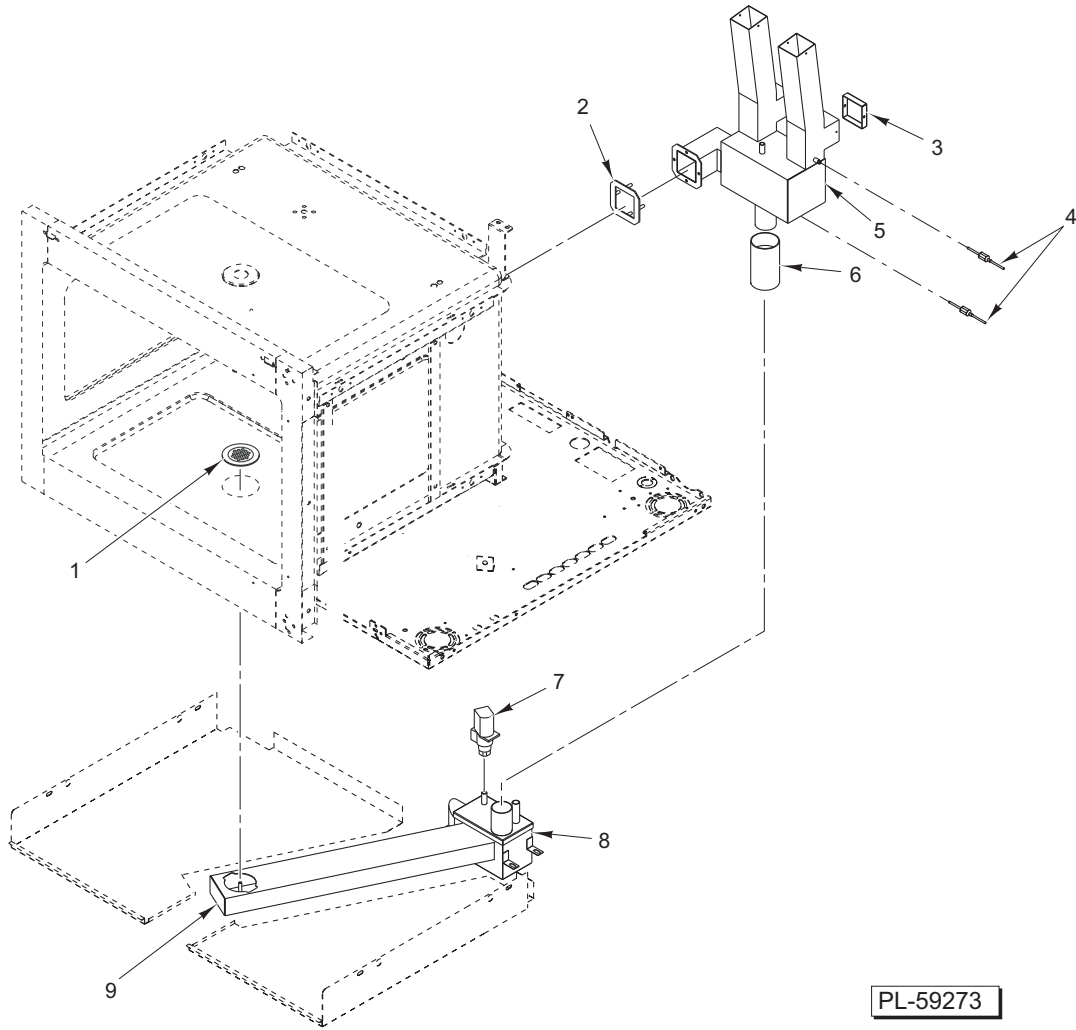

PL-59273

DRAIN ASSEMBLY

ILLUS.	PART NO.	NAME OF PART	AMT.
1	01-235889	Grid – Drain	1
2	01-235436	Flange – Vent Box Coupling	1
3	01-235420	Plug – Vent Box	1
4	01-235369	Probe – Temperature	2
5	01-235513	Box – Vent	1
6	01-235422	Pipe – Rubber	1
7	01-235424	Valve – Vent Box Solenoid	1
8	01-235426	Cover – Drain Box Inspect	1
9	01-235891	Tube – Drain	1