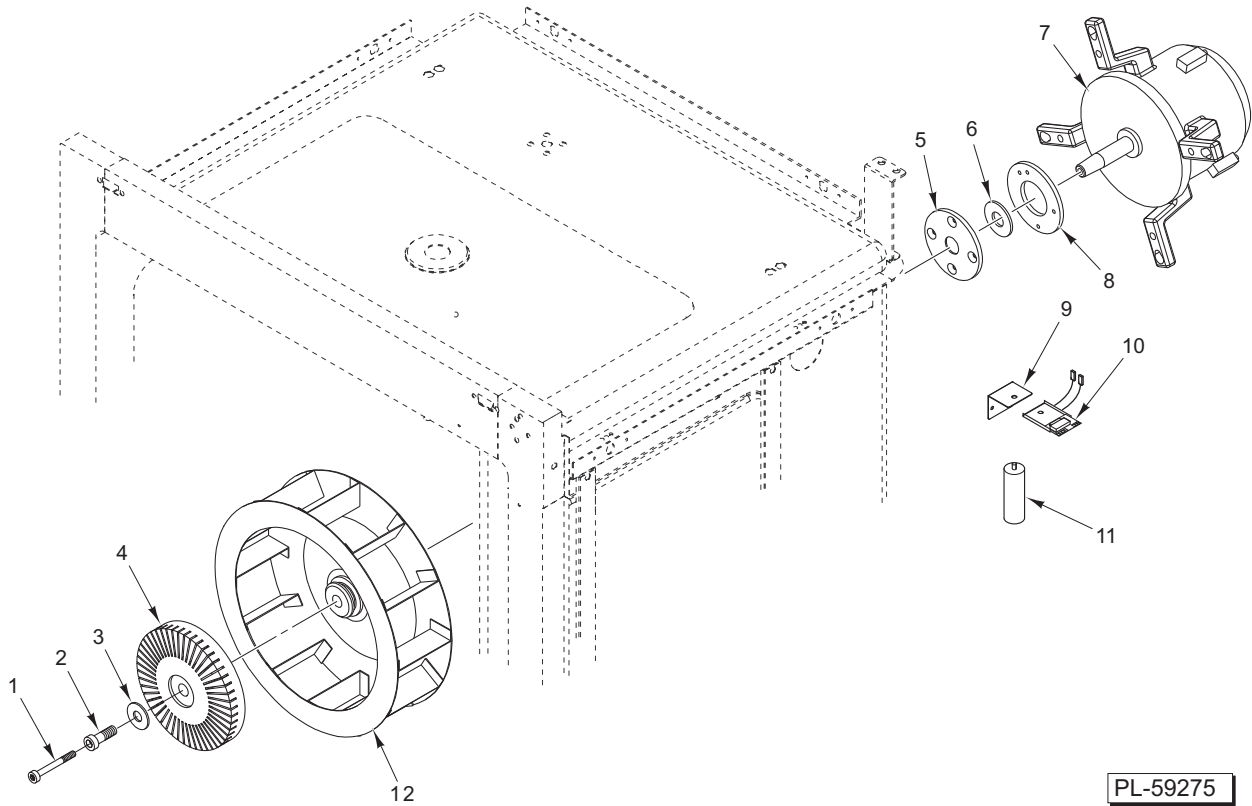

PL-59275

CONVECTION UNIT

ILLUS.	PART NO.	NAME OF PART	AMT.
1	01-235663	Screw – Inner Motor	1
2	01-235662	Screw – Outer Motor.....	1
3	01-235665	Washer.....	1
4	01-235653	Diffuser – Vapor	1
5	01-235394	Flange – Motor Coupling	1
6	01-235396	Gasket – Drive Shaft Ring	1
7	01-235865	Motor – Fan	1
8	01-235395	Flange – C	1
9	01-235910	Support – Fixing Limit & Engine	1
10	01-235012	Board – Motor Reverse.....	1
11	01-236039	Capacitor – Motor	1
12	01-235666	Fan.....	1