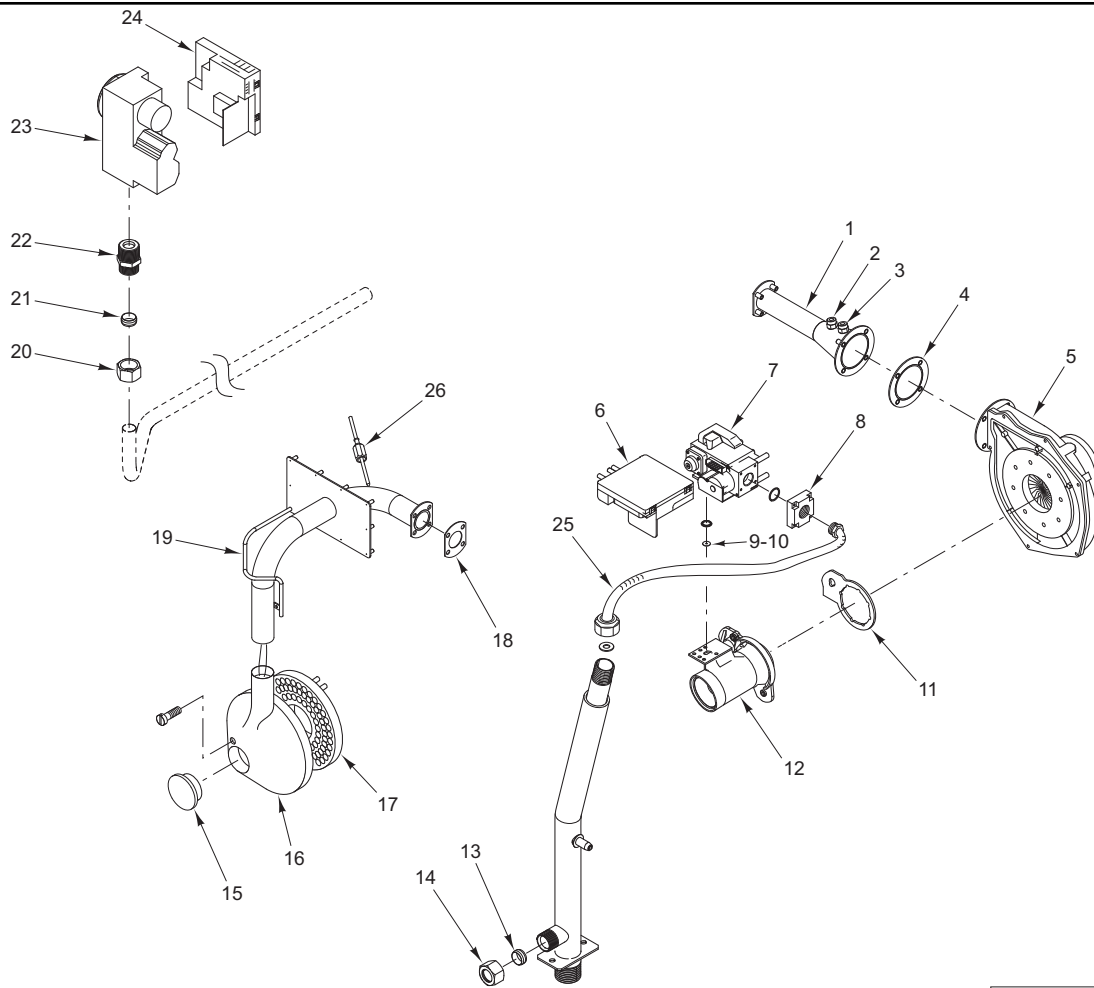

PL-59276

GAS COMPONENTS

ILLUS.	PART NO.	NAME OF PART	AMT.
PL-59276			
1	01-235664	Burner Assy.....	1
2	01-236037	Ignition Spark Assy.....	1
3	01-236038	Flame Sense Assy.....	1
4	01-235650	Gasket – Burner Tube.....	1
5	01-235652	Mixer – Gas.....	1
6	01-235656	Board – Ignition Module.....	1
7	01-235655	Valve.....	1
8	01-235668	Flange (1/2 In.).....	1
9	01-235675	Baffle – Antislosh (3.9mm).....	1
10	01-235674	Baffle – Antislosh (2.8mm).....	1
11	01-235670	Gasket – Cork.....	1
12	01-235657	Tube – Venturi.....	1
13	01-235918	Valve – Gas Bicone.....	1
14	01-235919	Valve – Gas Nut.....	1
15	01-235651	Stopper – Burner Close.....	1
16	01-235661	Dowel – Plane.....	1
17	01-235660	Burner.....	1
18	01-235654	Gasket – Tube.....	1
19	01-235645	Pipe – External Vaporizer.....	1
20	01-235919	Valve – Gas Nut.....	1
21	01-235918	Valve – Gas Bicone.....	1
22	01-235917	Pipe – Gas Valve (3/4 In.).....	1
23	01-235912	Board – Steam/Convection Control.....	1
24	01-235656	Board – Ignition Module.....	1
25	01-235669	Pipe – Flexible Gas.....	1
26	01-235369	Probe – Temperature.....	1