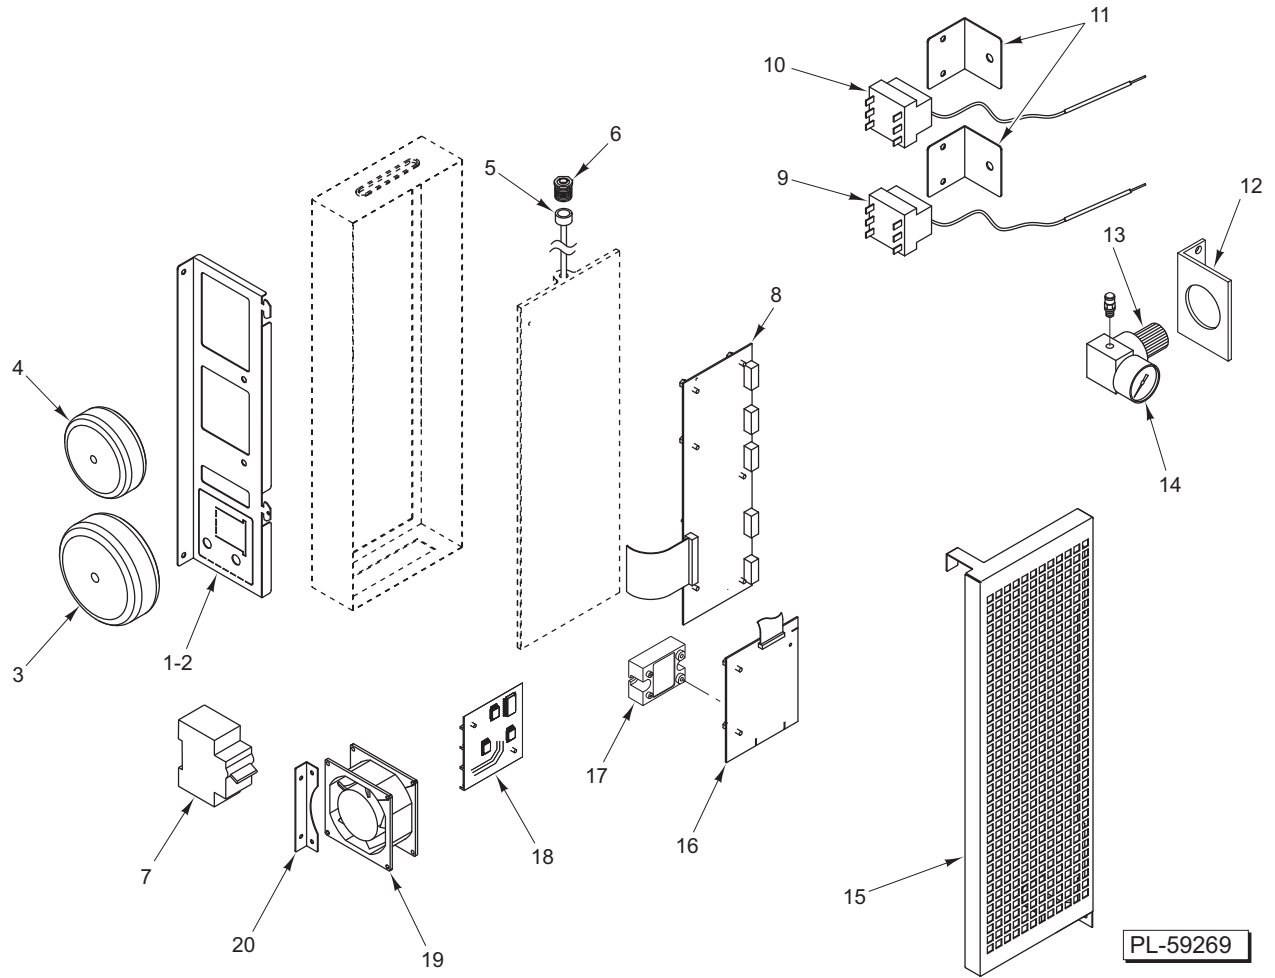

CATALOG OF REPLACEMENT PARTS

GAS COMBI OVENS

CG10FI

ML-138048

TABLE OF CONTENTS

3	CONTROL PANEL
5	ELECTRICAL COMPONENTS
7	DOOR
9	FRAME & PANELS
10	DRAIN ASSEMBLY
11	GAS COMPONENTS
13	WASH ARM & DETERGENT PUMP
15	BOILER AND FLUE
16	CONVECTION UNIT

PL-59268

CONTROL PANEL

ILLUS.	PART NO.	NAME OF PART	AMT.
	PL-59268		
1	01-235722	Probe – Core (6 Pin) (2mm) (SV)	1
2	01-235582	Probe – Single Point (6 Pin) (Std.).....	1
3	01-235720	Probe – Multi-Point (6 Pin) (4mm)	1
4	01-235616	Connector – Core Probe.....	1
5	01-235718	Overlay – Digital Combi Control	1
6	01-235624	Panel – Control.....	1
7	01-235830	Sensor – Door Switch	1
8	01-235371	Spacer – Display Cover	AR
9	01-235005	Board – Digital Display	1
10	01-235610	Spacer – Cover.....	4
11	01-235367	Cover – Display Board.....	1
12	01-235019	Board – Digital CPU.....	1
13	01-235903	Board – Cover CPU.....	1

PL-59269

ELECTRICAL COMPONENTS

ELECTRICAL COMPONENTS

ILLUS.	PART NO.	NAME OF PART	AMT.
	PL-59269		
1	01-235562	Support – Control Housing	1
2	01-235904	Support – Display Board	1
3	01-235782	Transformer	1
4	01-235640	Transformer (20 V.)	1
5	01-235254	Tubing – Clear (8mm Dia.)	AR
6	01-235263	Fitting – Water Inlet	1
7	01-235797	Breaker – Circuit (400 V.)	1
8	01-235201	Board – Gas Relay	1
9	01-235908	Thermostat – Safety Generator (500 Deg. Limit For Boiler)	1
10	01-235909	Thermostat – Safety Cavity (680 Deg. Limit For Cavity)	1
11	01-235910	Support – Fixing Limit & Engine	2
12	01-235556	Bracket – Regulator Support	1
13	01-235558	Regulator	1
14	01-235557	Gauge – Pressure	1
15	01-235905	Cover – Board Assy. Protection	1
16	01-235011	Board – Power Supply	1
17	01-235004	Relay – Solid State Motor (25 Amp.)	1
18	01-235912	Board – Control Steam/Convection (Red Relay Board)	1
19	01-235907	Fan – Cooling	1
20	01-235906	Support – Cooling Fan	1
	01-236039	Capacitor – Motor (12.5 microF)	1