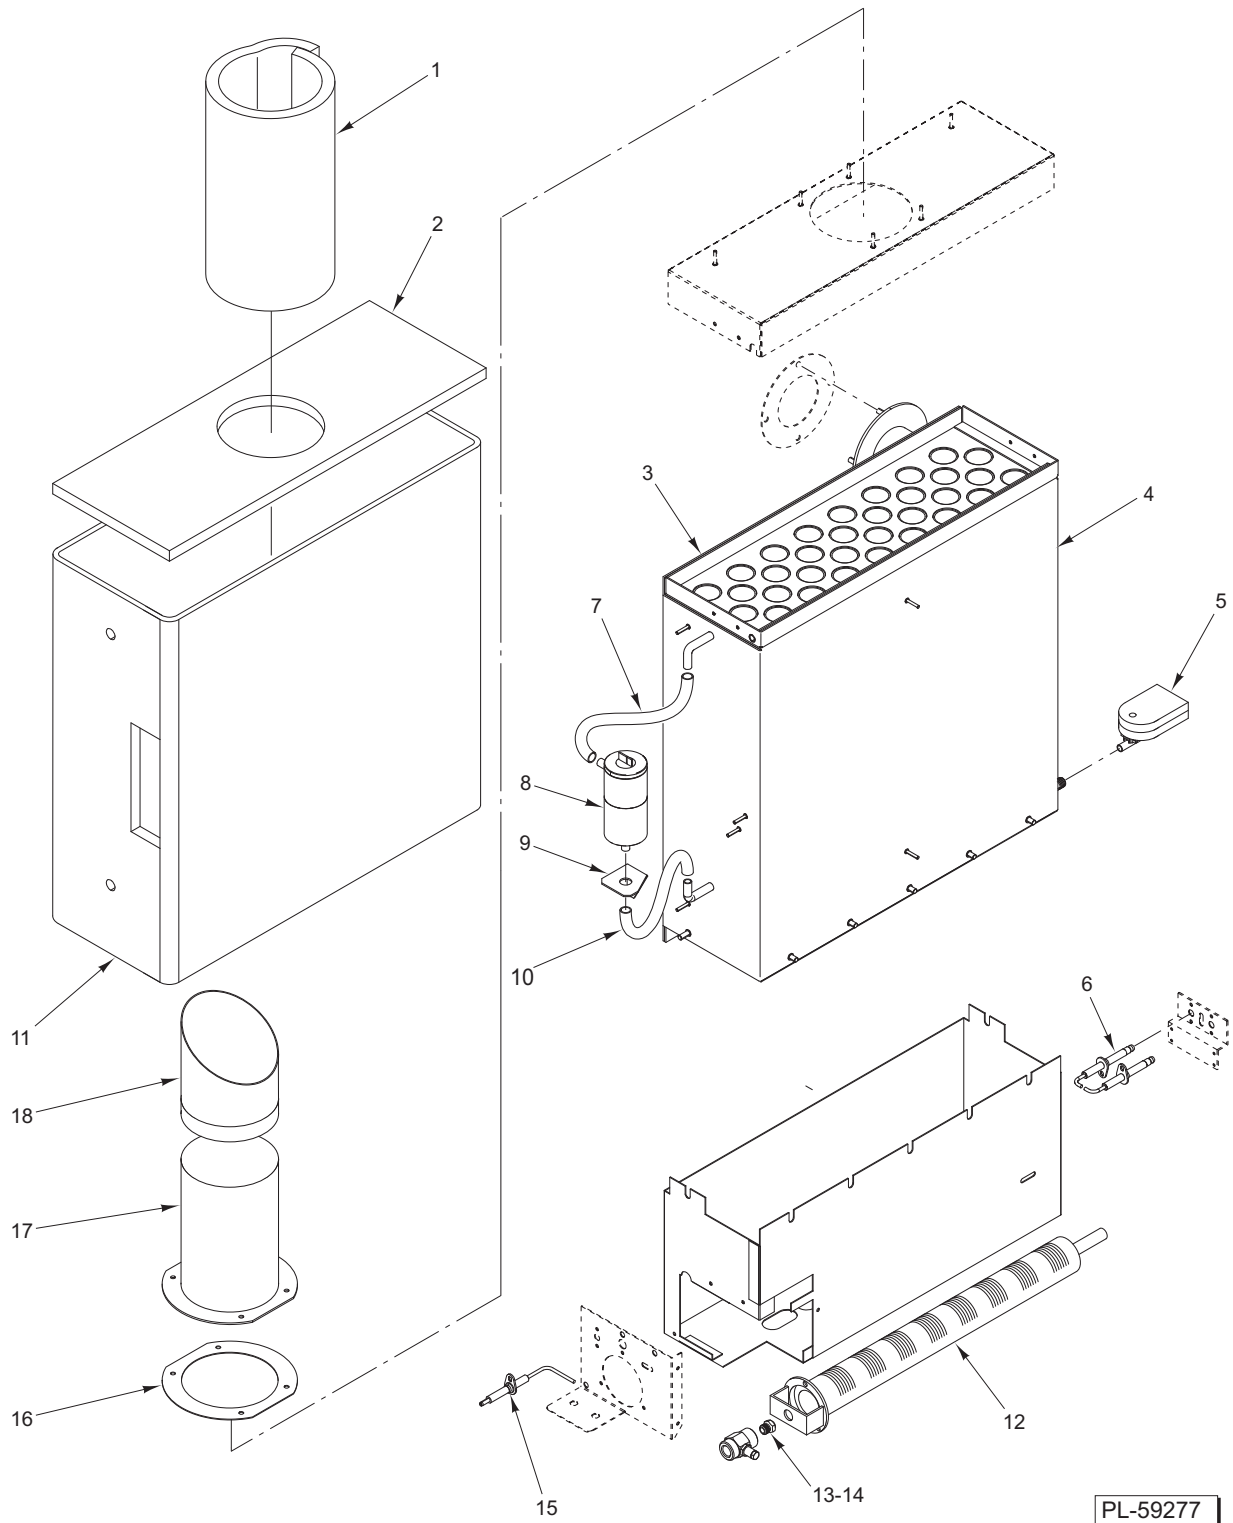

PL-59276

GAS COMPONENTS

ILLUS.	PART NO.	NAME OF PART	AMT.
PL-59276			
1	01-235664	Burner Assy.....	1
2	01-236037	Ignition Spark Assy.....	1
3	01-236038	Flame Sense Assy.....	1
4	01-235650	Gasket – Burner Tube.....	1
5	01-235652	Mixer – Gas.....	1
6	01-235656	Board – Ignition Module.....	1
7	01-235655	Valve.....	1
8	01-235668	Flange (1/2 In.).....	1
9	01-235675	Baffle – Antislosh (3.9mm).....	1
10	01-235674	Baffle – Antislosh (2.8mm).....	1
11	01-235670	Gasket – Cork.....	1
12	01-235657	Tube – Venturi.....	1
13	01-235918	Valve – Gas Bicone.....	1
14	01-235919	Valve – Gas Nut.....	1
15	01-235651	Stopper – Burner Close.....	1
16	01-235661	Dowel – Plane.....	1
17	01-235660	Burner.....	1
18	01-235654	Gasket – Tube.....	1
19	01-235645	Pipe – External Vaporizer.....	1
20	01-235919	Valve – Gas Nut.....	1
21	01-235918	Valve – Gas Bicone.....	1
22	01-235917	Pipe – Gas Valve (3/4 In.).....	1
23	01-235912	Board – Steam/Convection Control.....	1
24	01-235656	Board – Ignition Module.....	1
25	01-235669	Pipe – Flexible Gas.....	1
26	01-235369	Probe – Temperature.....	1

WASH ARM & DETERGENT PUMP

WASH ARM & DETERGENT PUMP

ILLUS. PL-59274	PART NO.	NAME OF PART	AMT.
1	01-235883	Holder – External Tourniquet	1
2	01-235885	Pipe – Holder Connector	1
3	01-235877	Tube – Detergent Pump.....	1
4	01-235654	Gasket – Tube	1
5	01-235256	Tubing – Red (8mm Dia.).....	AR
6	01-235254	Tubing – Clear (8mm Dia.).....	AR
7	01-235250	Valve – Dual Solenoid.....	1
8	01-235818	Pump – Detergent (110 V. - 120 V.)	1
9	01-235250	Valve – Dual Solenoid.....	1
10	01-235866	Tube – Weight & Filter	1
11	01-235411	Tube – Detergent	1
12	01-235899	Connector – Detergent Pump Tube	1
13	01-235877	Tube – Detergent Pump.....	1
14	01-235253	Fitting – Tee (8mm Dia.).....	1
15	01-235884	Drive Assy. – Wash	1
16	01-235399	Injector – Wash	1
17	01-235399	Injector – Wash	2
18	01-235400	Injector – Wash (1.5mm).....	1
	01-235819	Cable – Detergent Pump	1