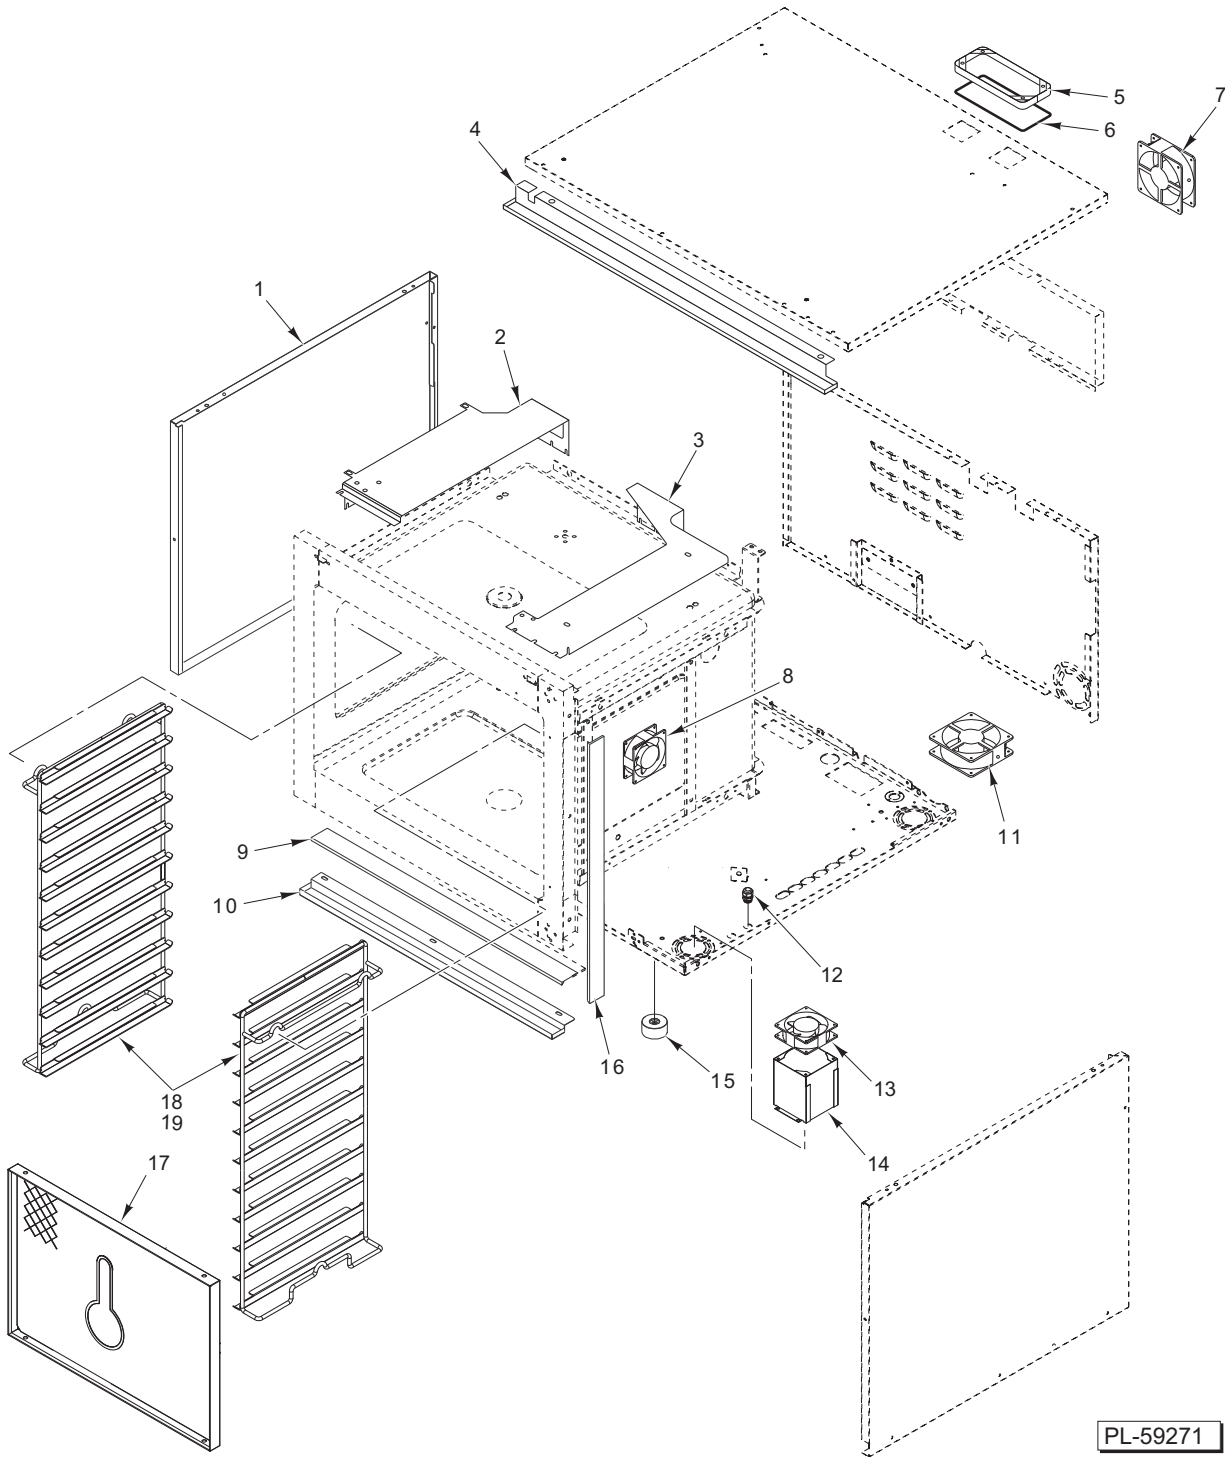

PL-59271

FRAME & PANELS

FRAME & PANELS

ILLUS.	PART NO.	NAME OF PART	AMT.
PL-59271			
1	01-235623	Panel – Left Side	1
2	01-235621	Clamp – Left Top Support	1
3	01-235620	Clamp – Right Top Support.....	1
4	01-235602	Gutter – Oven Top.....	1
5	01-235605	Enclosure – Water Box Holes.....	1
6	01-235606	Gasket – Water Box Holes.....	1
7	01-235308	Fan – Cooling	1
8	01-235308	Fan – Cooling	1
9	01-235306	Gasket – Control Panel.....	AR
10	01-235703	Tray – Cavity Drip	1
11	01-235308	Fan – Cooling	1
12	01-235929	Grommet – Electric Cable.....	1
13	01-235308	Fan – Cooling	1
14	01-235902	Conveyor – Heat	1
15	01-235307	Foot (40mm)	4
16	01-235306	Gasket – Control Panel.....	AR
17	01-235641	Guard – Fan.....	1
18	01-236035	Guide – Rack 10F (Side Mounting) (Set of 2).....	1
19	01-236036	Guide – Rack 10F (Top / Bottom Mounting) (Set of 2).....	1