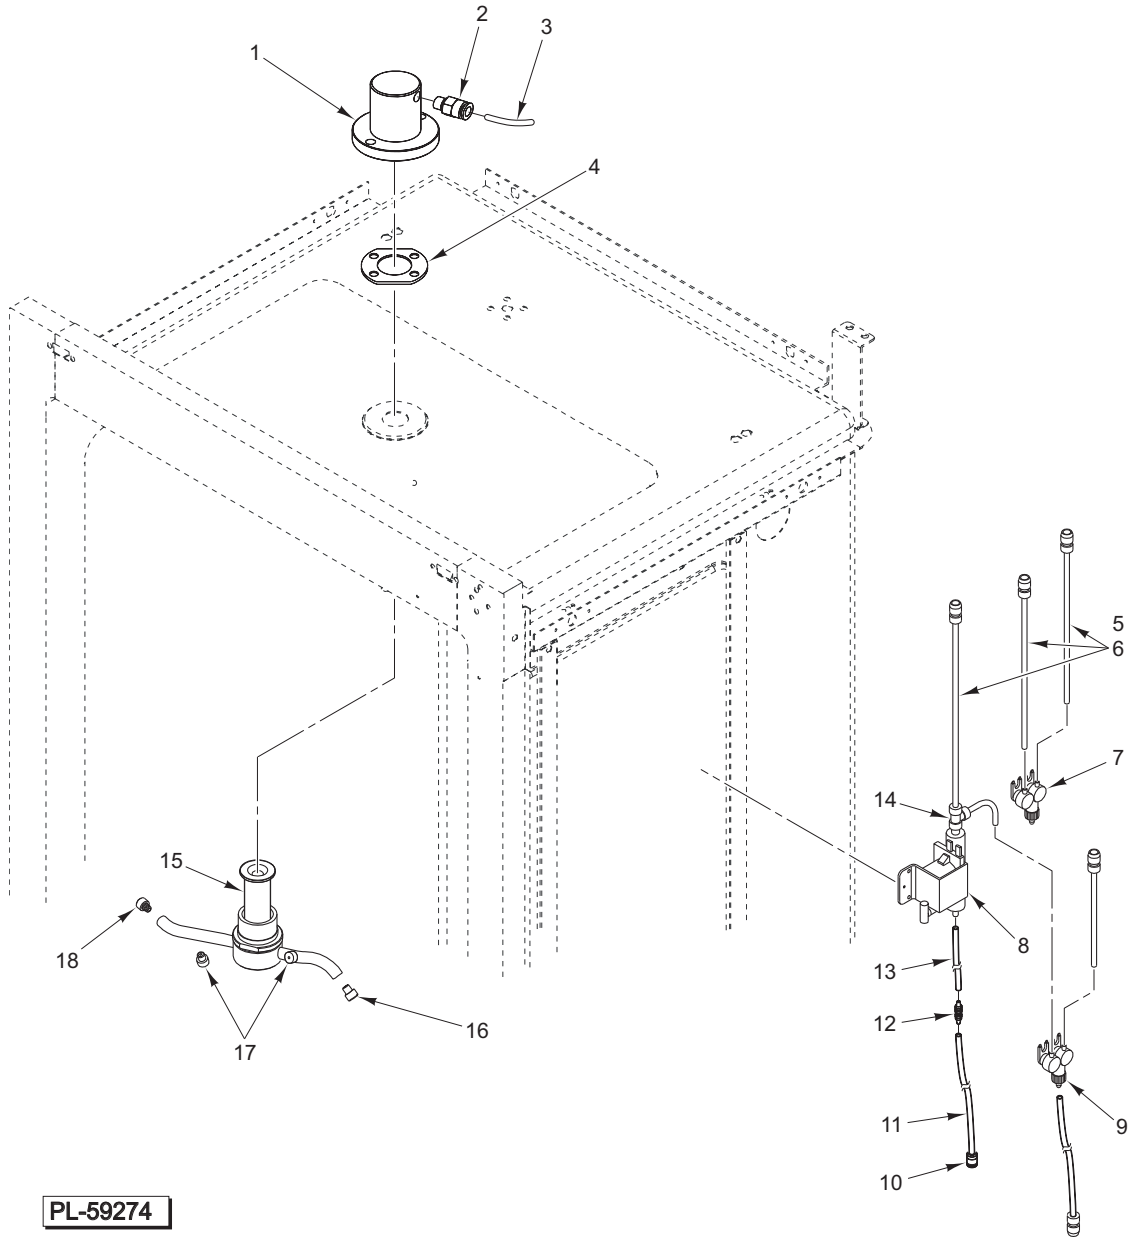

PL-59273

DRAIN ASSEMBLY

ILLUS.	PART NO.	NAME OF PART	AMT.
1	01-235889	Grid – Drain	1
2	01-235436	Flange – Vent Box Coupling	1
3	01-235420	Plug – Vent Box	1
4	01-235369	Probe – Temperature	2
5	01-235513	Box – Vent	1
6	01-235422	Pipe – Rubber	1
7	01-235424	Valve – Vent Box Solenoid	1
8	01-235426	Cover – Drain Box Inspect	1
9	01-235891	Tube – Drain	1

PL-59276

GAS COMPONENTS

ILLUS.	PART NO.	NAME OF PART	AMT.
PL-59276			
1	01-235664	Burner Assy.....	1
2	01-236037	Ignition Spark Assy.....	1
3	01-236038	Flame Sense Assy.....	1
4	01-235650	Gasket – Burner Tube.....	1
5	01-235652	Mixer – Gas.....	1
6	01-235656	Board – Ignition Module.....	1
7	01-235655	Valve.....	1
8	01-235668	Flange (1/2 In.).....	1
9	01-235675	Baffle – Antislosh (3.9mm).....	1
10	01-235674	Baffle – Antislosh (2.8mm).....	1
11	01-235670	Gasket – Cork.....	1
12	01-235657	Tube – Venturi.....	1
13	01-235918	Valve – Gas Bicone.....	1
14	01-235919	Valve – Gas Nut.....	1
15	01-235651	Stopper – Burner Close.....	1
16	01-235661	Dowel – Plane.....	1
17	01-235660	Burner.....	1
18	01-235654	Gasket – Tube.....	1
19	01-235645	Pipe – External Vaporizer.....	1
20	01-235919	Valve – Gas Nut.....	1
21	01-235918	Valve – Gas Bicone.....	1
22	01-235917	Pipe – Gas Valve (3/4 In.).....	1
23	01-235912	Board – Steam/Convection Control.....	1
24	01-235656	Board – Ignition Module.....	1
25	01-235669	Pipe – Flexible Gas.....	1
26	01-235369	Probe – Temperature.....	1