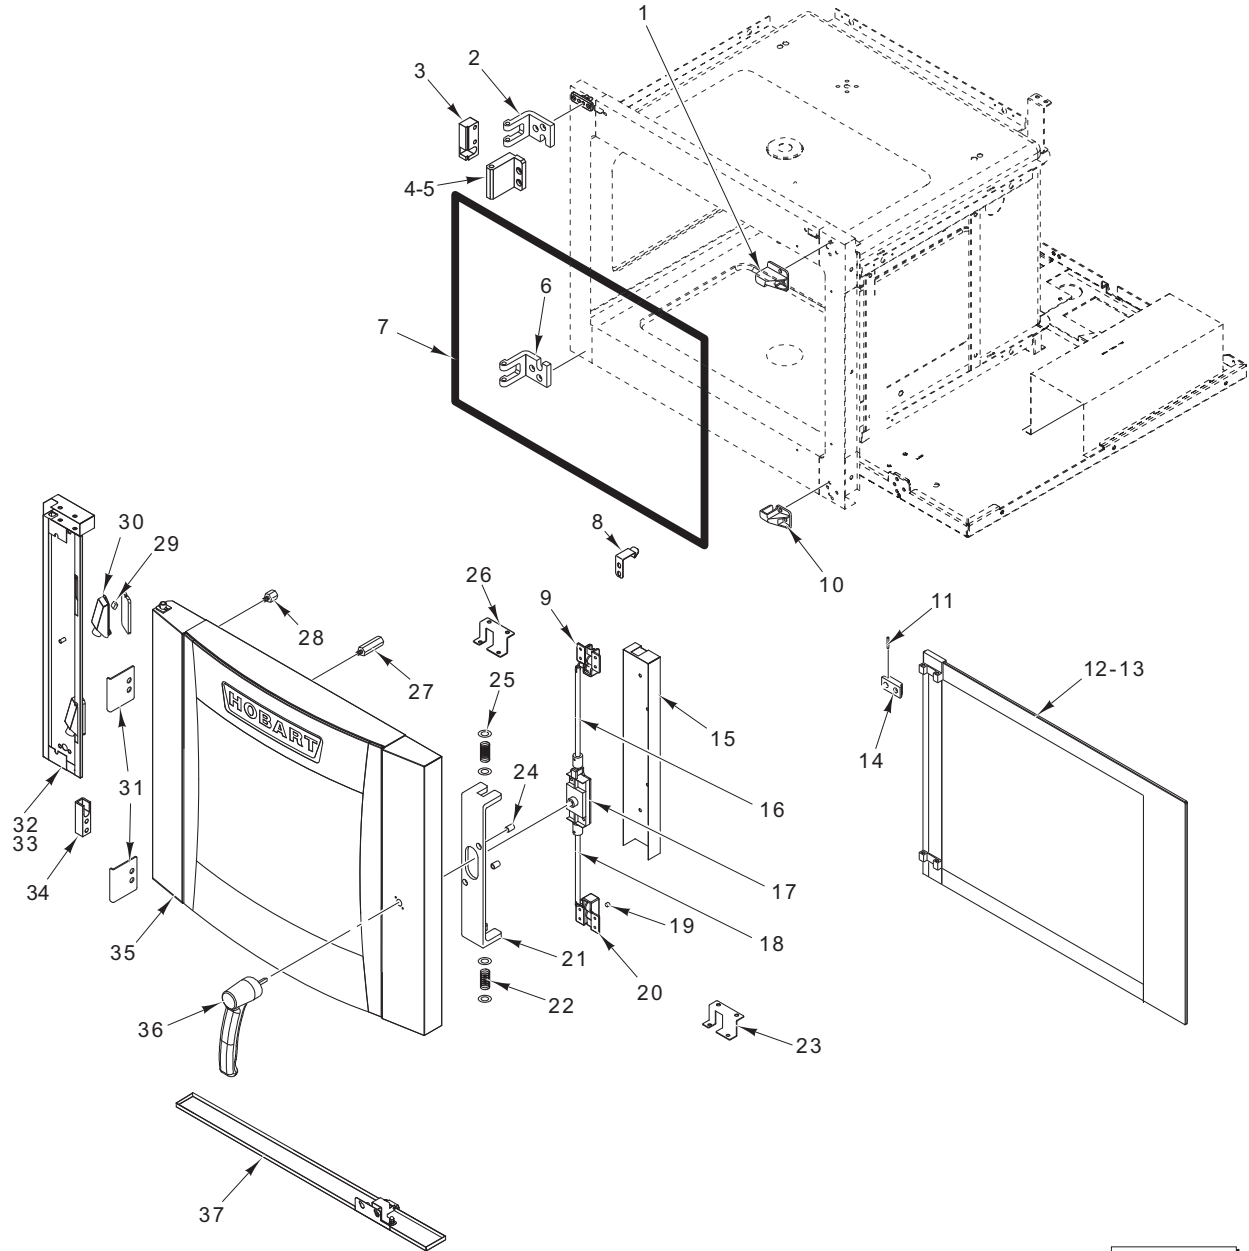

PL-59268

CONTROL PANEL

ILLUS.	PART NO.	NAME OF PART	AMT.
	PL-59268		
1	01-235722	Probe – Core (6 Pin) (2mm) (SV)	1
2	01-235582	Probe – Single Point (6 Pin) (Std.).....	1
3	01-235720	Probe – Multi-Point (6 Pin) (4mm)	1
4	01-235616	Connector – Core Probe.....	1
5	01-235718	Overlay – Digital Combi Control	1
6	01-235624	Panel – Control.....	1
7	01-235830	Sensor – Door Switch	1
8	01-235371	Spacer – Display Cover	AR
9	01-235005	Board – Digital Display	1
10	01-235610	Spacer – Cover.....	4
11	01-235367	Cover – Display Board.....	1
12	01-235019	Board – Digital CPU.....	1
13	01-235903	Board – Cover CPU.....	1

PL-59269

ELECTRICAL COMPONENTS

ELECTRICAL COMPONENTS

ILLUS.	PART NO.	NAME OF PART	AMT.
	PL-59269		
1	01-235562	Support – Control Housing	1
2	01-235904	Support – Display Board	1
3	01-235782	Transformer	1
4	01-235640	Transformer (20 V.)	1
5	01-235254	Tubing – Clear (8mm Dia.)	AR
6	01-235263	Fitting – Water Inlet	1
7	01-235797	Breaker – Circuit (400 V.)	1
8	01-235201	Board – Gas Relay	1
9	01-235908	Thermostat – Safety Generator (500 Deg. Limit For Boiler)	1
10	01-235909	Thermostat – Safety Cavity (680 Deg. Limit For Cavity)	1
11	01-235910	Support – Fixing Limit & Engine	2
12	01-235556	Bracket – Regulator Support	1
13	01-235558	Regulator	1
14	01-235557	Gauge – Pressure	1
15	01-235905	Cover – Board Assy. Protection	1
16	01-235011	Board – Power Supply	1
17	01-235004	Relay – Solid State Motor (25 Amp.)	1
18	01-235912	Board – Control Steam/Convection (Red Relay Board)	1
19	01-235907	Fan – Cooling	1
20	01-235906	Support – Cooling Fan	1
	01-236039	Capacitor – Motor (12.5 microF)	1