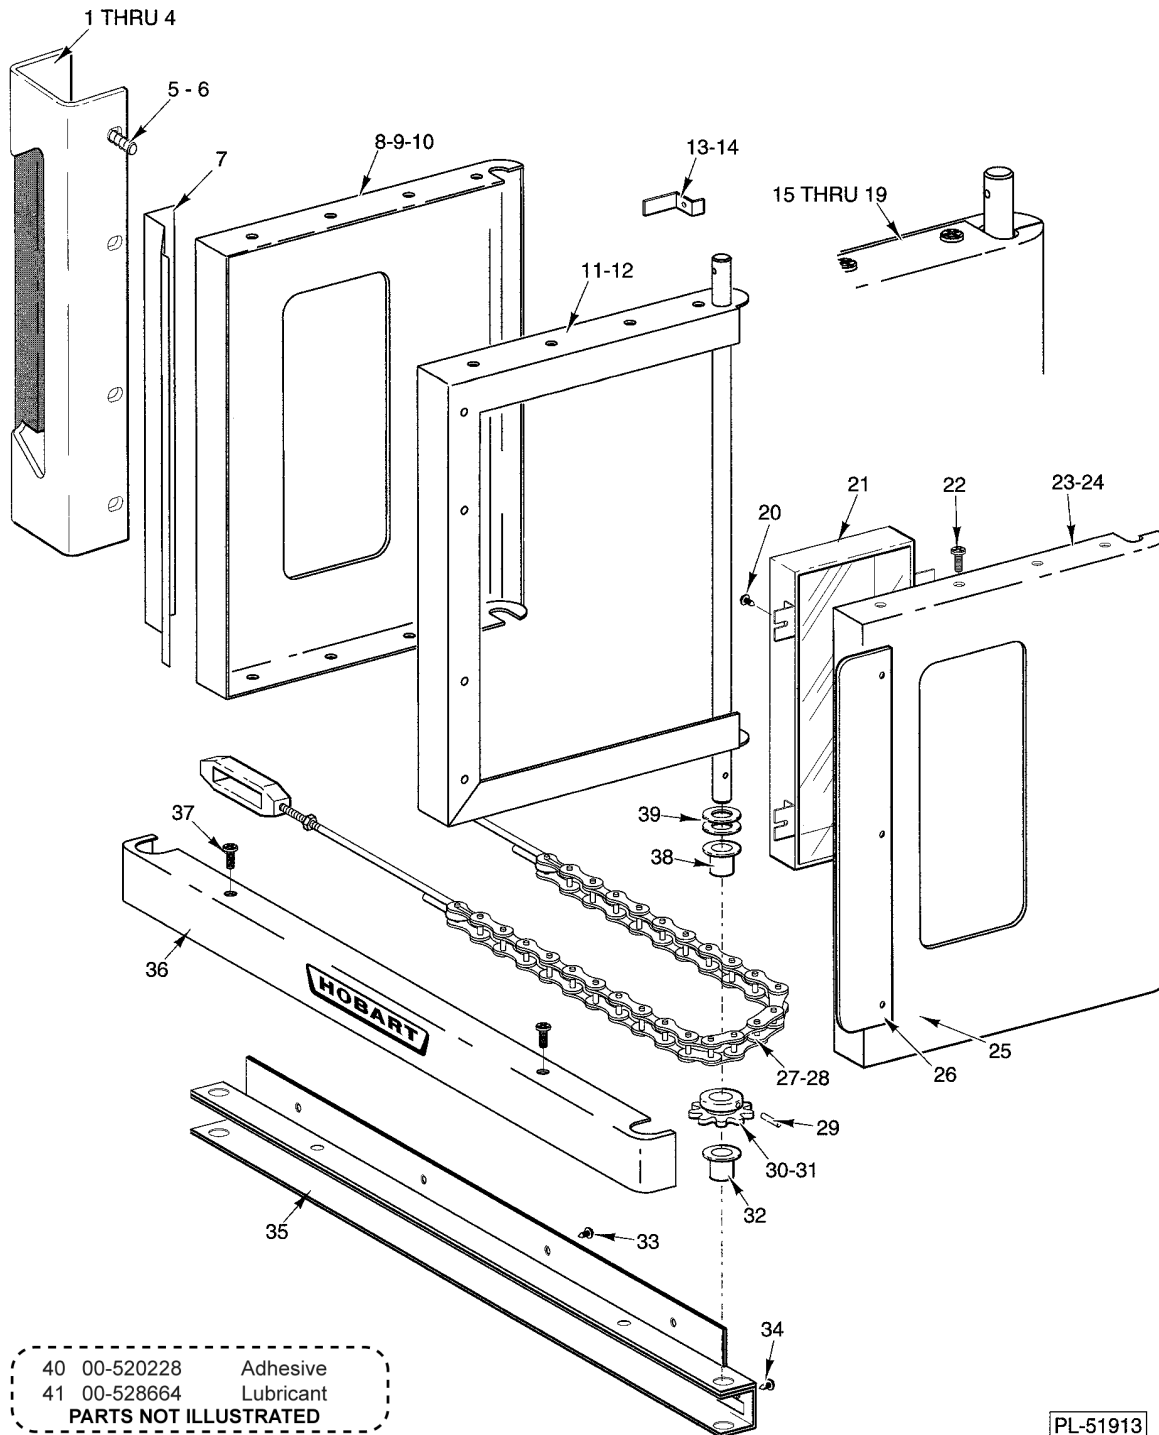

DOOR HEC SERIES

DOOR HEC SERIES

ILLUS. PL-51913	PART NO.	NAME OF PART	AMT.
1	00-356562-00001	Handle - Door.....	1
2	00-356563-00001	Grip - Front.....	1
3	00-356563-00002	Grip - Rear.....	1
4	SC-113-98	Mach. Screw 10-24 x 1/2 Hex Washer Hd.....	3
5	SC-041-01	Cap Screw 1/4-20 x 3/4 Hex Hd.....	4
6	WL-019-37	Lockwasher 1/4 Int.....	4
7	00-356550-00001	Latch - Friction.....	1
8	00-358545-00001	NLA - Obsolete - Shell - Outer Door (LH)(W/Window).....	1
9	00-358545-00002	NLA - Obsolete - Shell-Outer Door (LH) (W/O Window).....	1
10	00-358549-00001	NLA - Obsolete - Shell-Outer Door (RH) (Solid).....	1
11	00-358551-00001	NLA - Obsolete - Frame Assy. - Door (LH).....	1
12	00-358552-00001	NLA - Obsolete - Frame Assy. - Door (RH).....	1
13	00-356253-00001	Lever - Switch.....	1
14	SD-034-52	Self-Tapping Screw 8-32 x 1 Hex Washer Hd., Type T.....	1
15	00-358544-00001	Door Assy. (LH)(W/Window).....	1
16	00-358544-00002	Door Assy. (LH)(W/Window).....	1
17	00-358548-00001	NLA - Obsolete - Door Assy. (RH) (W/Window).....	1
18	00-358543-00001	NLA - Obsolete - Door Assy. (W/Window).....	1
19	00-358543-00002	NLA - Obsolete - Door Assy. (W/O Window).....	1
20	SD-034-62	Self-Tapping Screw 10-32 x 1/2 Hex Washer Hd., Type T.....	4
21	00-358534-00002	NLA - Obsolete Window Assy.....	1
22	00-350543-00006	Self-Tapping Screw 10-32 x 1/2.....	9
23	00-358546-00001	NLA - Obsolete - Shell - Inner Door (W/Window).....	1
24	00-358550-00001	Shell - Inner Door (Solid).....	1
25	00-350543-00006	Self-Tapping Screw 10-32 x 1/2.....	3
26	00-357837-00001	Seal - Door End.....	1
27	00-343608-00002	Door Chain & Turnbuckle Assy.....	2
28	00-352667-00001	Cable - Door Stop.....	1
29	PS-004-11	Spirol Pin 3/16 x 1-1/4.....	2
30	00-342166-00001	Sprocket - Door Shaft.....	2
31	SC-047-28	Set Screw 1/4-28 x 3/8 Hex Hdls. Cup Pt.....	2
32	00-347080-00002	.....	2
33	SC-022-40	Mach. Screw 1/4-20 x 3/4 Phil. Flat Hd.....	4
34	SC-113-90	Mach. Screw 1/4-20 x 3/4 Hex Hd.....	2
35	00-357846-00001	Channel - Door Sill Weldment.....	1
36	00-358558-00001	NLA - Obsolete - Front Cover - Door Sill.....	1
37	SD-034-59	Self-Tapping Screw 10-32 x 3/8 Phil. Pan Hd., Type T.....	2
38	00-347080-00002	Bearing - Door Shaft.....	2
39	00-343143-00001	Washer.....	4
40	00-520228	Adhesive (Loctite #242, Blue) (Use W/Item 31)(50 cc Bottle).....	AR
41	00-528664	Lubricant (Use W/Item 20) (Pint Can) Lubricant (Use W/Item 27)(Pint Can).....	AR