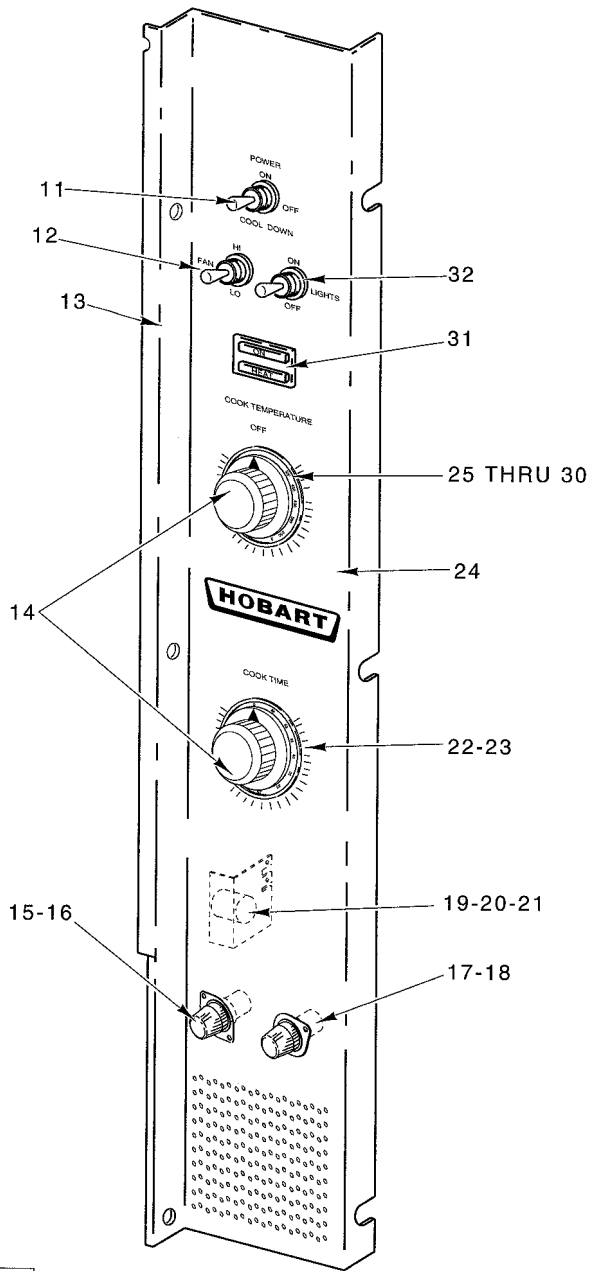

HEC40/HEC60/DEC1

PL-52740

CONTROL PANELS