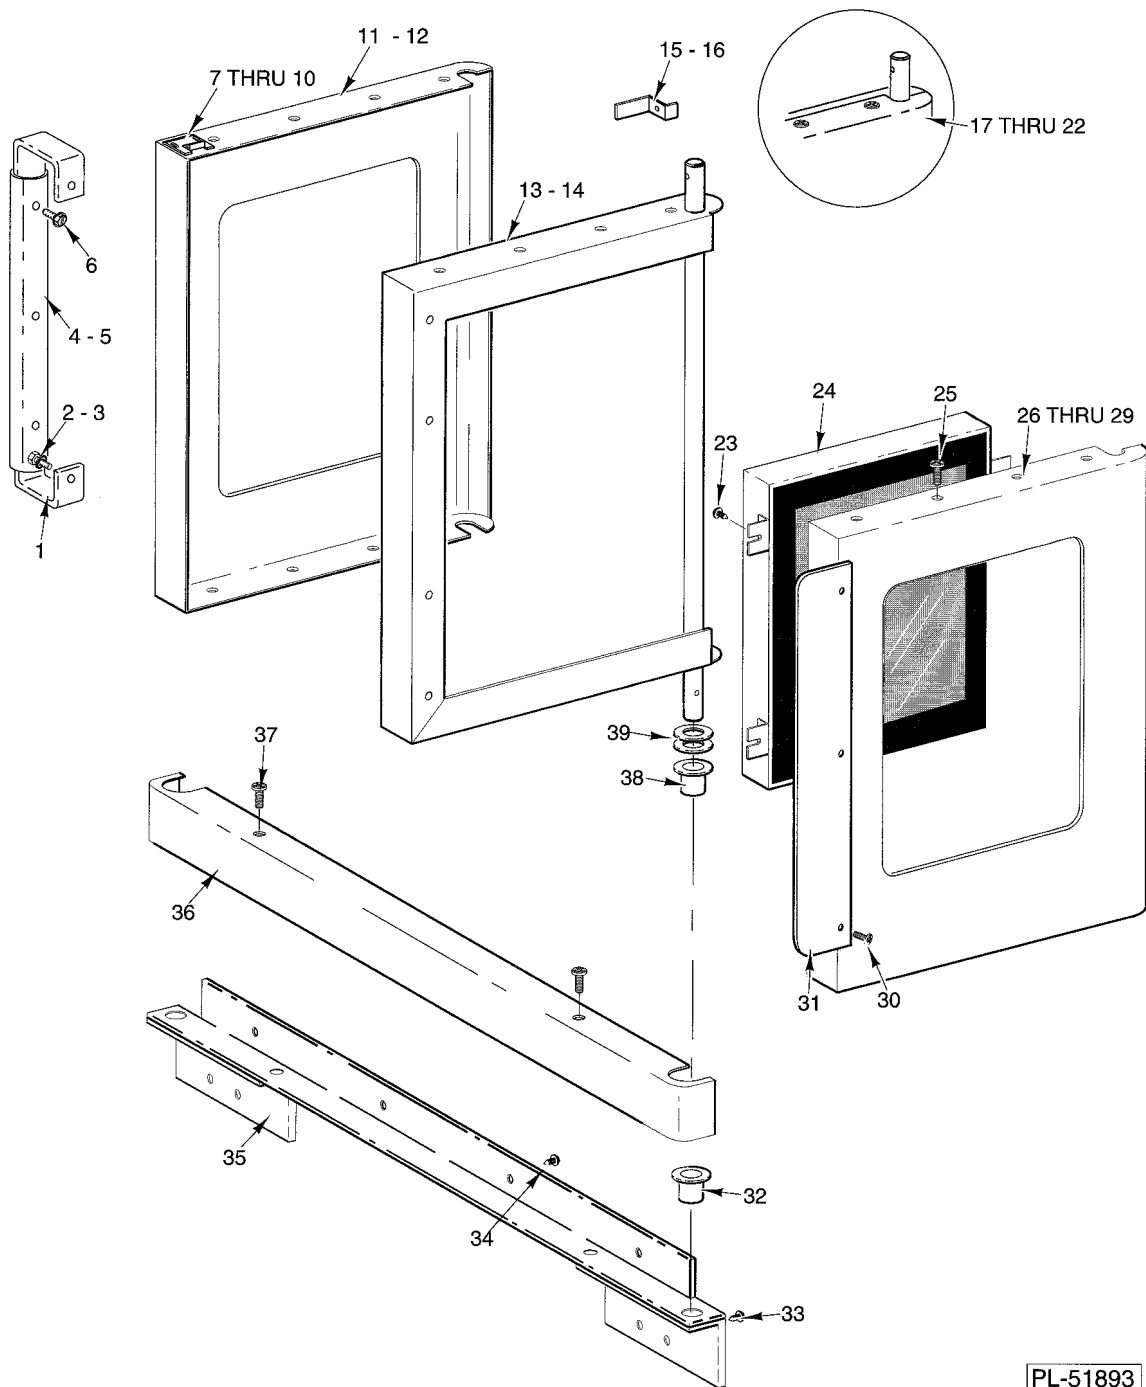

PL-51893

DOOR DEC1

DOOR DEC1

ILLUS. PL-51893	PART NO.	NAME OF PART	AMT.
1	00-357929-00001	Handle - Door.....	1
2	SC-041-01	Cap Screw 1/4-20 x 3/4 Hex Hd.....	2
3	WL-019-37	Lockwasher 1/4 Int.....	2
4	00-356563-00001	Grip - Front.....	1
5	00-356563-00002	Grip - Rear.....	1
6	SC-113-98	Mach. Screw 10-24 x 1/2 Hex Washer Hd.....	3
7	00-357877-00001	Shim - Door Strike.....	2
8	00-358542-00001	Strike - Door.....	1
9	00-350543-00006	Self-Tapping Screw 10-32 x 1/2.....	2
10	WL-019-35	Lockwasher 10 Int.....	2
11	00-358600-00001	Panel - Outer Door (RH) (W/Window).....	1
12	00-358600-00002	Panel - Outer Door (RH) (W/O Window).....	1
13	00-421905-000G1	Frame Assy. - Door (RH).....	1
14	00-421904-000G1	Frame Assy. - Door (L.H.).....	1
15	00-356253-00001	Lever - Switch.....	1
16	SD-034-52	Self-Tapping Screw 8-32 x 1 Hex Washer Hd., Type T.....	1
17	00-358597-00001	NLA - Obsolete - Door Assy.....	1
18	00-358597-00002	NLA - Obsolete - Door Assy.....	1
19	00-358598-00001	Door Assy. (LH)(W/Window) (Incls. items 7 thru 11, 14, 23, 24, 25, 27, 30 & 31).....	1
20	00-358598-00002	NLA - Obsolete - Door Assy. (LH)(W/O Window).....	1
21	00-358599-00001	Door Assy. (RH)(W/Window) (Incls. items 7 thru 11, 13, & 23 thru 26).....	1
22	00-358599-00002	NLA - Obsolete - Door Assy. (RH)(W/O Window).....	1
23	SD-034-62	Self-Tapping Screw 10-32 x 1/2 Hex Washer Hd., Type T.....	4
24	00-358534-00002	NLA - Obsolete Window Assy.....	1
25	00-350543-00006	Self-Tapping Screw 10-32 x 1/2.....	7
26	00-358532-00002	Shell - Inner Door (W/Window)(RH).....	1
27	00-358532-00001	Panel - Inner Door (W/Window).....	1
28	00-358533-00004	Shell - Inner Door (Solid)(RH).....	1
29	00-358533-00003	Panel - Inner Door (W/O Window).....	1
30	00-350543-00006	Self-Tapping Screw 10-32 x 1/2.....	3
31	00-357837-00001	Seal - Door End.....	1
32	00-347080-00002	Bearing - Door Shaft.....	1
33	SC-113-90	Mach. Screw 1/4-20 x 3/4 Hex Hd.....	1
34	SC-022-40	Mach. Screw 1/4-20 x 3/4 Phil. Flat Hd.....	4
35	00-357873-00001	NLA - Obsolete - Sill - Bottom Weldment.....	1
36	00-358558-00001	NLA - Obsolete - Front Cover - Door Sill.....	1
37	SD-034-59	Self-Tapping Screw 10-32 x 3/8 Phil. Pan Hd., Type T.....	2
38	00-347080-00002	Bearing - Door Shaft.....	1
39	00-343143-00001	Washer.....	4