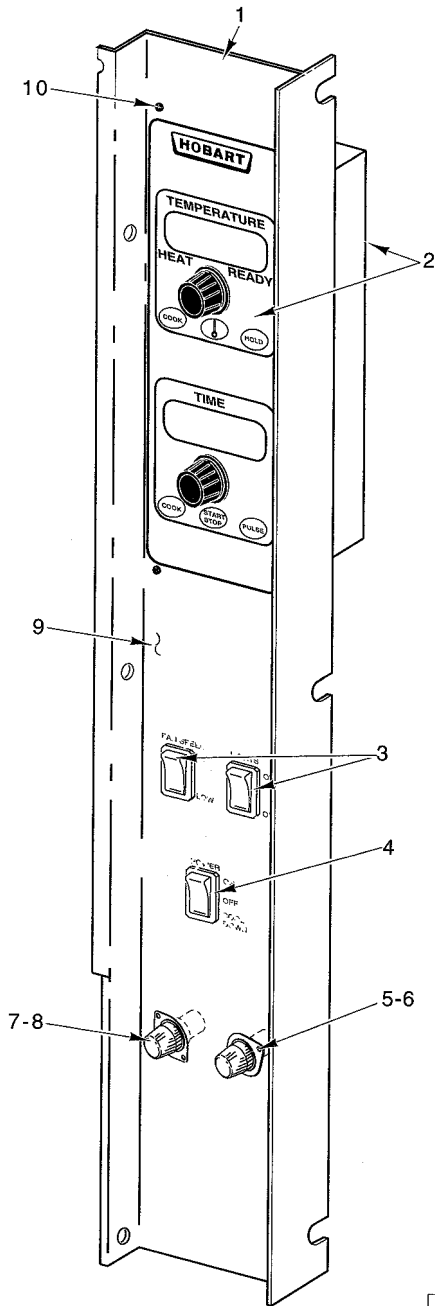

HEC40D/HEC60D