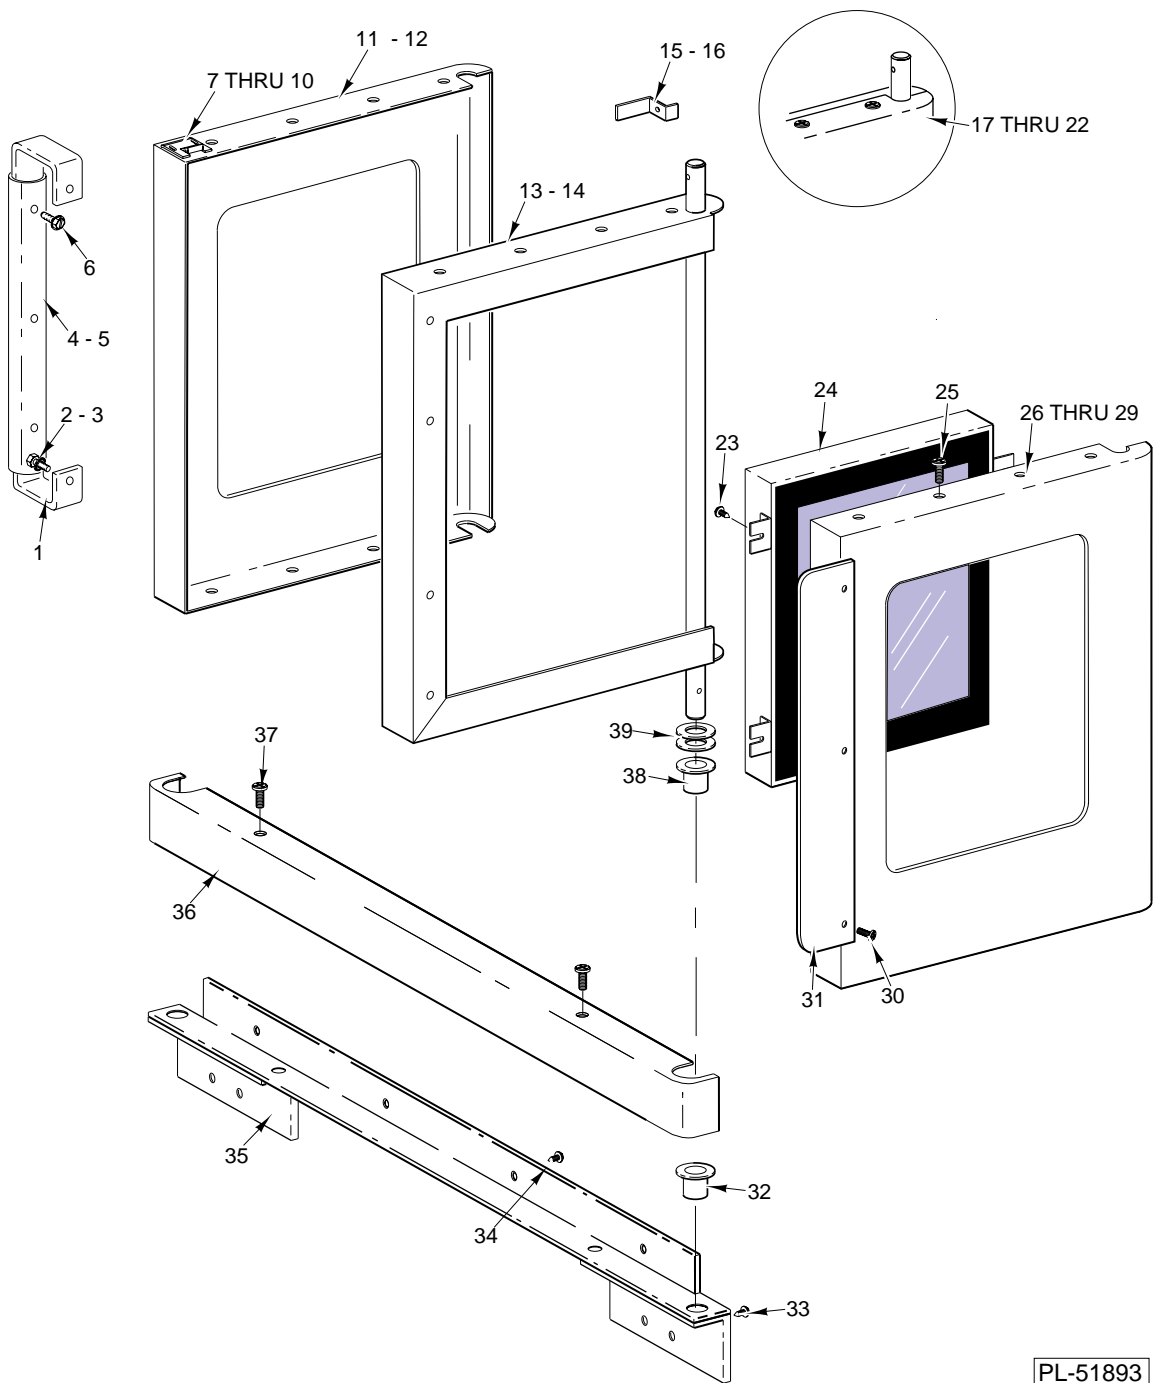

PL-51893

DOOR
DEC1

**DOOR
DEC1**

ILLUS. PL-51893	PART NO.	NAME OF PART	AMT.
1	00-357929-00001	Handle-Door	1
2	SC-041-01	Cap Screw 1/4-20 x 3/4 Hex Hd	2
3	WL-019-37	Lockwasher 1/4 Int.	2
4	00-356563-00001	Grip - Front	1
5	00-356563-00002	Grip - Rear	1
6	SC-113-98	Mach. Screw 10-24 x 1/2 Hex Washer Hd.	3
7	00-357877-00001	Shim - Door Strike	2
8	00-358542-00001	Strike - Door	1
9	00-350543-00006	Mach. Screw 10-32 x 1/2 Phil. Pan Hd.	2
10	WL-019-35	Lockwasher 10 Int	2
11	00-358600-00001	Shell - Outer Door (RH)(W/Window)	1
12	00-358600-00002	Shell - Outer Door (RH)(W/O Window)(Not Shown)	1
13	00-421905-000G1	Frame Assy. - Door (R.H.)	1
14	00-421904-000G1	Frame Assy. - Door (L.H.)	1
15	00-356253-00001	Lever - Door Switch	1
16	SD-034-52	Self-Tapping Screw 8-32 x 1 Hex Washer Hd., Type T	1
17	00-358597-00001	Door Assy. (Incls. items 1,2,3,19,21,32,33,34,38 & 39)	1
18	00-358597-00002	Door Assy. (Incls. items 1,2,3,20,22 & 32 thru 35, 38 & 39)	1
19	00-358598-00001	Door Assy. (LH)(W/Window)(Incls. items 7 thru 11,14,23,24,25,27,30 & 31)	1
20	00-358598-00002	Door Assy. (LH)(W/O Window)(Incls. items 7 thru 10,12,14,25,29,30 & 31)	1
21	00-358599-00001	Door Assy. (RH)(W/Window)(Incls. items 7 thru 11, 13 & 23 thru 26)	1
22	00-358599-00002	Door Assy. (RH)(W/O Window)(Incls. items 7 thru 10,12,13,25 & 28)	1
23	SD-034-62	Self-Tapping Screw 10-32 x 1/2 Hex Washer Hd., Type T	4
24	00-358534-00002	Window Assy.	1
25	00-350543-00006	Mach. Screw 10-32 x 1/2 Phil. Pan Hd.	7
26	00-358532-00002	Shell - Inner Door (W/Window)(RH)	1
27	00-358532-00001	Shell - Inner Door (W/Window)(LH)	1
28	00-358533-00004	Shell - Inner Door (Solid)(RH)	1
29	00-358533-00003	Shell - Inner Door (Solid)(LH)	1
30	00-350543-00006	Mach. Screw 10-32 x 1/2 Phil. Pan Hd.	3
31	00-357837-00001	Seal - Door End	1
32	00-347080-00002	Bearing - Door Shaft	1
33	SC-113-90	Mach. Screw 1/4-20 x 3/4 Hex Hd.	1
34	SC-022-40	Mach. Screw 1/4-20 x 3/4 Phil. Flat Hd.	4
35	00-357873-00001	Sill - Bottom Weldment	1
36	00-358558-00001	Front Cover - Door Sill	1
37	SD-034-59	Self-Tapping Screw 10-32 x 3/8 Phil. Pan Hd., Type T	2
38	00-347080-00002	Bearing - Door Shaft	1
39	00-343143-00001	Washer	4