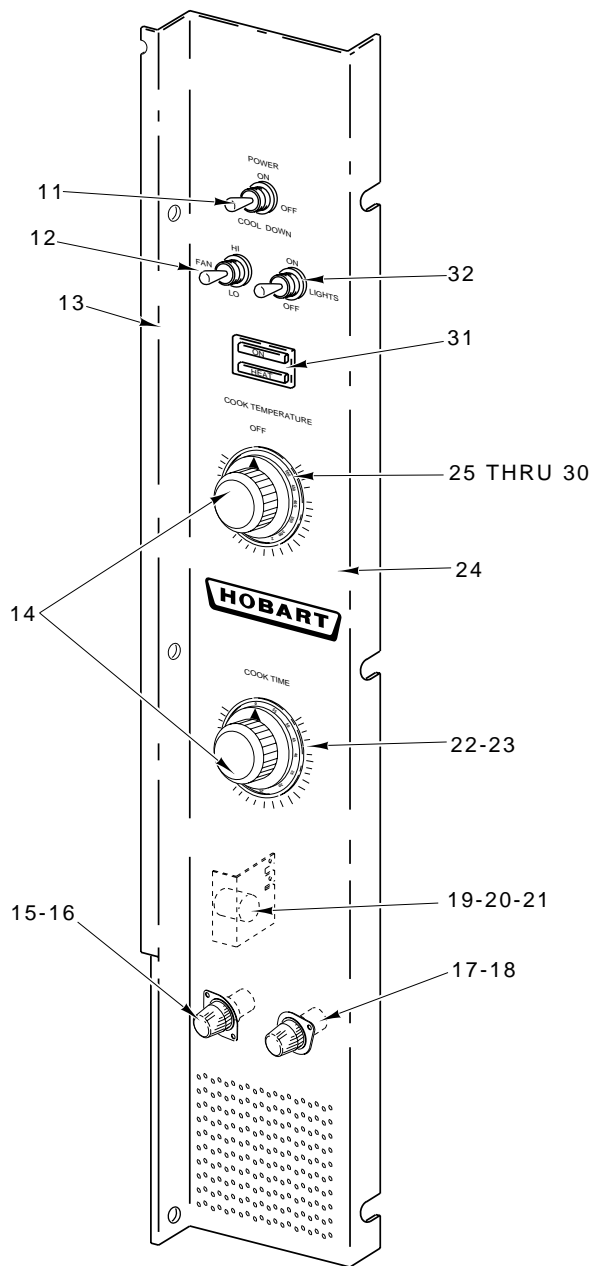

PL-52740

HEC40/HEC60/DEC1