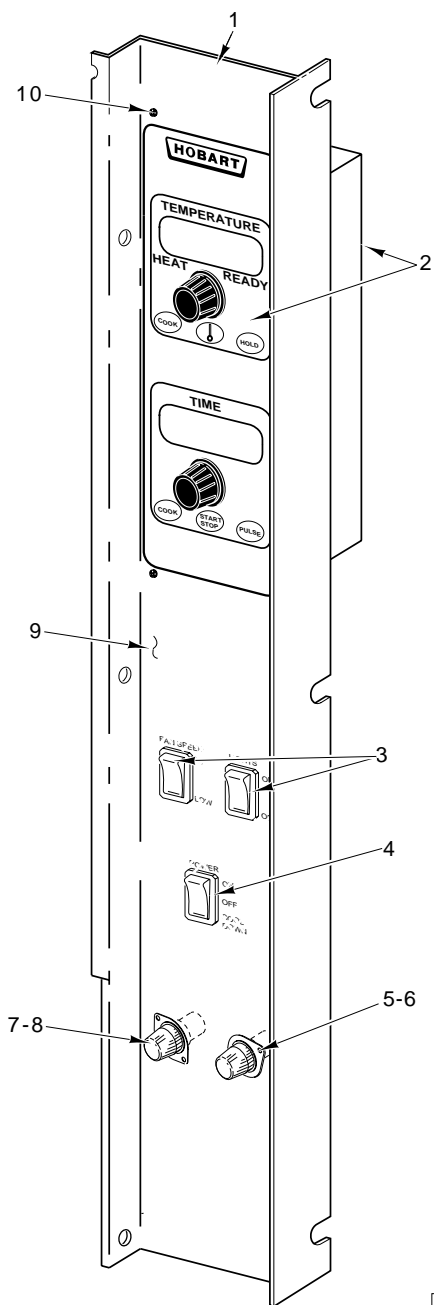

HEC40D/HEC60D