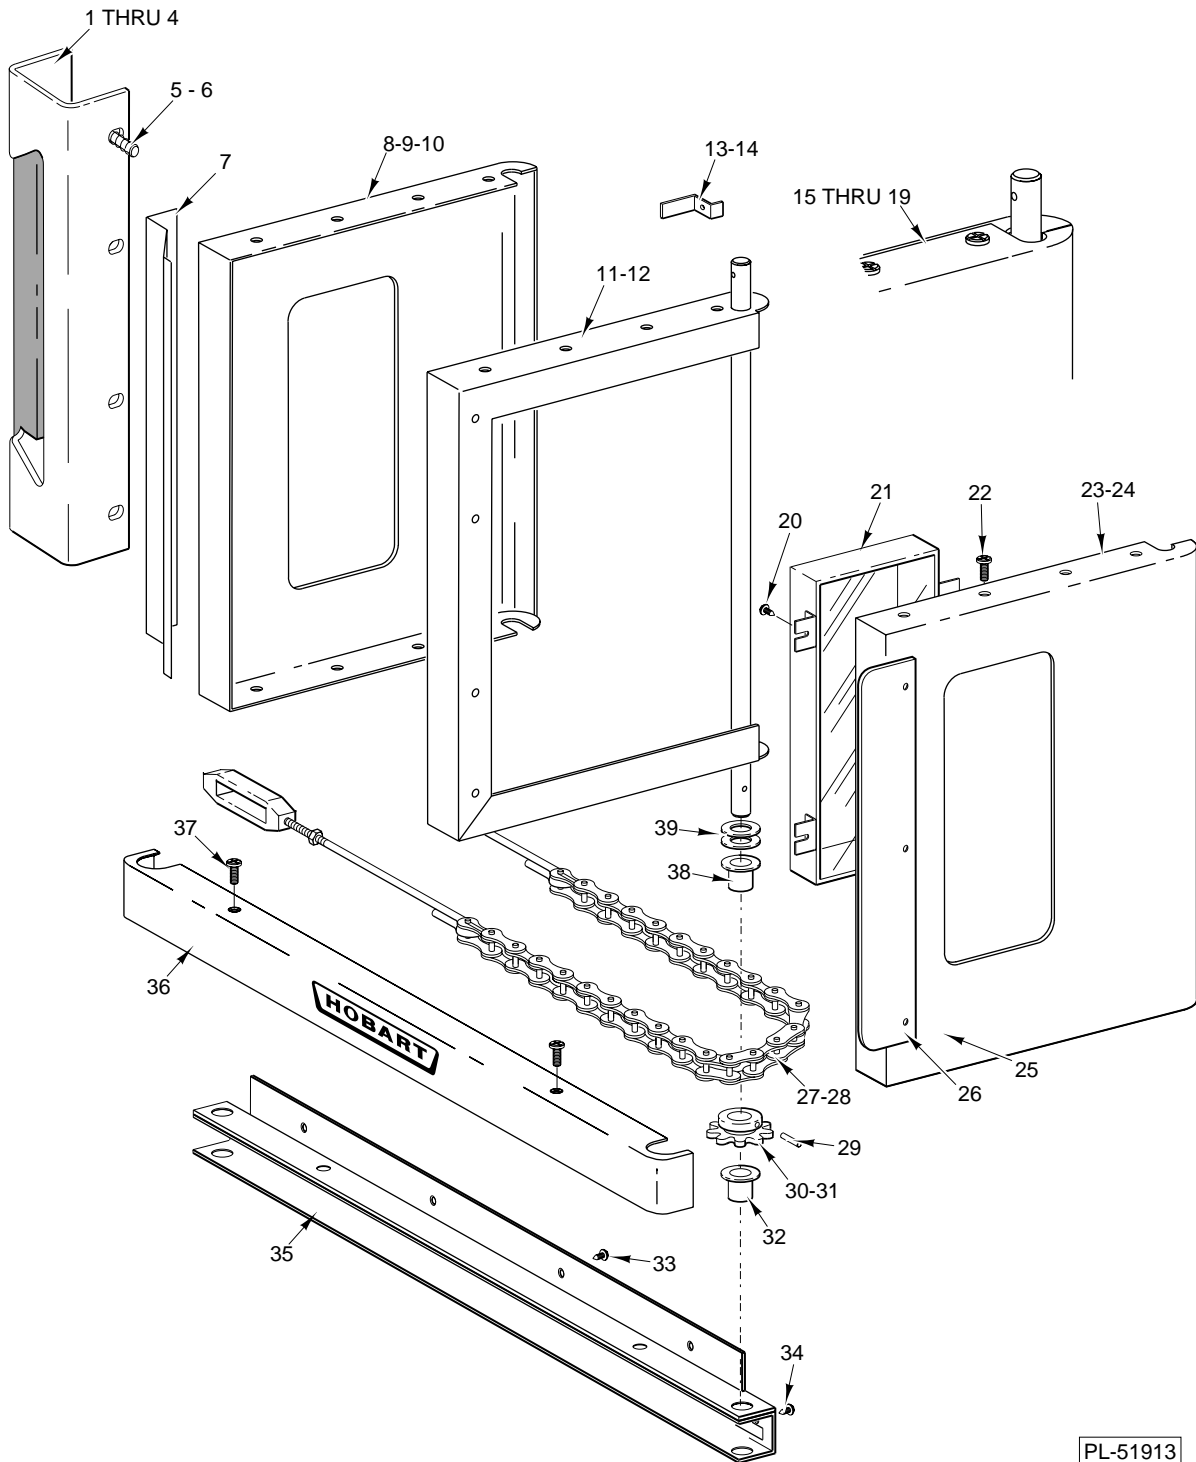

PL-51913

**DOOR
HEC SERIES**

**DOOR
HEC SERIES**

ILLUS. PL-51913	PART NO.	NAME OF PART	AMT.
1	00-356562-00001	Handle - Door	1
2	00-356563-00001	Grip - Front	1
3	00-356563-00002	Grip - Rear	1
4	SC-113-98	Mach. Screw 10-24 x 1/2 Hex Washer Hd.	3
5	SC-041-01	Cap Screw 1/4-20 x 3/4 Hex Hd	4
6	WL-019-37	Lockwasher 1/4 Int.	4
7	00-356550-00001	Latch - Friction	1
8	00-358545-00001	Shell - Outer Door (LH)(W/Window)	1
9	00-358545-00002	Shell-Outer Door (LH) (W/O Window)	1
10	00-358549-00001	Shell-Outer Door (RH) (Solid)	1
11	00-358551-00001	Frame Assy. - Door (LH)	1
12	00-358552-00001	Frame Assy. - Door (RH)	1
13	00-356253-00001	Lever - Door Switch	1
14	SD-034-52	Self-Tapping Screw 8-32 x 1 Hex Washer Hd., Type T	1
15	00-358544-00001	Door Assy. (LH)(W/Window)	1
16	00-358544-00002	Door Assy. (LH)(W/Window)	1
17	00-358548-00001	Door Assy. (RH) (W/Window)	1
18	00-358543-00001	Door Assy. (W/Window)	1
19	00-358543-00002	Door Assy. (W/O Window)	1
20	SD-034-62	Self-Tapping Screw 10-32 x 1/2 Hex Washer Hd., Type T	4
21	00-358534-00002	Window Assy.	1
22	00-350543-00006	Mach. Screw 10-32 x 1/2 Phil. Pan Hd.	9
23	00-358546-00001	Shell - Inner Door (W/Window)	1
24	00-358550-00001	Shell - Inner Door (Solid)	1
25	00-350543-00006	Mach. Screw 10-32 x 1/2 Phil. Pan Hd.	3
26	00-357837-00001	Seal - Door End	1
27	00-343608-00002	Door Chain & Turnbuckle Assy.	2
28	00-352667-00001	Cable - Door Stop	1
29	PS-004-11	Spirol Pin 3/16 x 1 1/4	2
30	00-342166-00001	Sprocket - Door Shaft	2
31	SC-047-28	Set Screw 1/4-28 x 3/8 Hex Hdls. Cup Pt.	2
32	00-347080-00002	Bearing - Door Shaft	2
33	SC-022-40	Mach. Screw 1/4-20 x 3/4 Phil. Flat Hd.	4
34	SC-113-90	Mach. Screw 1/4-20 x 3/4 Hex Hd.	2
35	00-357846-00001	Channel - Door Sill Weldment	1
36	00-358558-00001	Front Cover - Door Sill	1
37	SD-034-59	Self-Tapping Screw 10-32 x 3/8 Phil. Pan Hd., Type T	2
38	00-347080-00002	Bearing - Door Shaft	2
39	00-343143-00001	Washer	4
	00-520228	Adhesive - Loctite 242 (Use W/Item 31)(50 cc Bottle)	AR
	00-528664	Lubricant (Use W/Item 27)(Pint Can)	AR