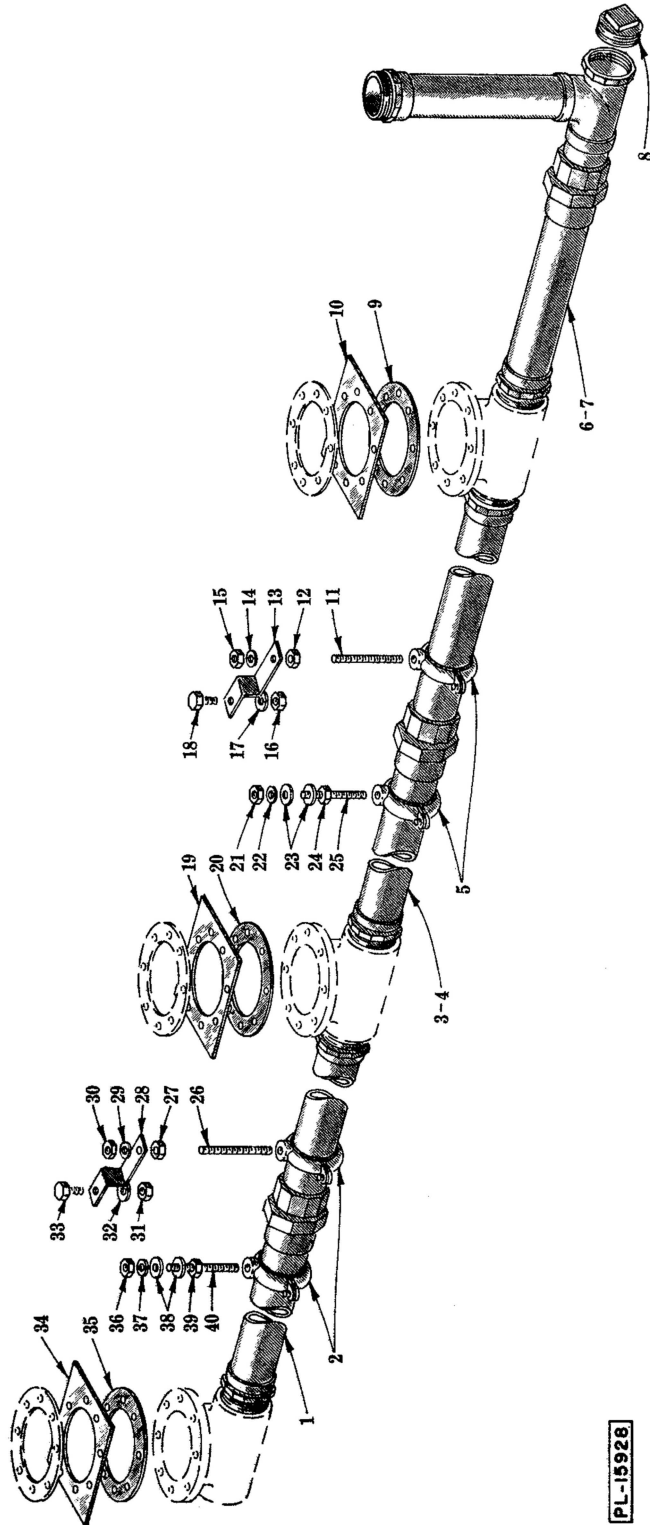

**CATALOG OF
REPLACEMENT PARTS**

**FT-600 & FT-700 SERIES
DISHWASHERS**

COMMON DRAIN

PL-15928

COMMON DRAIN PIPING
(FT-700 WITH 60" PREWASH)

**COMMON DRAIN PIPING
(FT-700 WITH 60" PREWASH)**

ILLUS. PL-15928	PART NO.	NAME OF PART	AMT.
1	C-122618-3	Common Drain Piping Assy. (Power Wash to Power Rinse) -----	1
2	P-78979	Hanger - Split Ring -----	2
3	C-122618-2	Common Drain Piping Assy. (Power Wash to Prewash) (R. to L.) -----	1
4	C-122618-1	Common Drain Piping Assy. (Power Wash to Prewash) (L. to R.) (Not Shown) -----	1
5	P-78979	Hanger - Split Ring -----	2
6	C-122620	Common Drain Piping Assy. (Prewash) (Drain to Unloading End) -----	1
7	C-122677	Common Drain Piping Assy. (Prewash) (Drain to Loading End) (Not Shown) -----	1
8	P-78987	Plug - 2" Pipe -----	1
9	M-12077	Gasket - Drain Valve -----	1
10	C-121813	Shim - Drain Valve -----	1
11	P-78977	Stud - 1/4"-20 -----	1
12	NS-13-1	Full Nut - 1/4"-20 Hex Fin. -----	1
13	B-122622	Bracket - Piping -----	1
14	WL-3-36	Lock Washer - 1/4" x .107" x .047" -----	1
15	NS-13-1	Full Nut - 1/4"-20 Hex Fin. -----	1
16	NS-15-11	Full Nut - 5/16"-18 Hex Fin. -----	1
17	WL-6-22	Lock Washer - 5/16" x .117" x .056" -----	1
18	SC-41-12	Fin. Bolt - 5/16"-18 x 7/8" Hex Hd. -----	1
19	C-121813	Shim - Drain Valve -----	1
20	M-12077	Gasket - Drain Valve -----	1
21	NS-13-1	Full Nut - 1/4"-20 Hex Fin. -----	1
22	WL-3-36	Lock Washer - 1/4" x .107" x .047" -----	1
23	WS-22-1	Washer -----	2
24	NS-13-1	Full Nut - 1/4"-20 Hex Fin. -----	1
25	P-78977	Stud - 1/4"-20 -----	1
26	P-78977	Stud - 1/4"-20 -----	1
27	NS-13-1	Full Nut - 1/4"-20 Hex Fin. -----	1
28	B-122622	Bracket - Piping -----	1
29	WL-3-36	Lock Washer - 1/4" x .107" x .047" -----	1
30	NS-13-1	Full Nut - 1/4"-20 Hex Fin. -----	1
31	NS-15-11	Full Nut - 5/16"-18 Hex Fin. -----	1
32	WL-6-22	Lock Washer - 5/16" x .117" x .056" -----	1
33	SC-41-12	Fin. Bolt - 5/16"-18 x 7/8" Hex Hd. -----	1
34	C-121813	Shim - Drain Valve -----	1
35	M-12077	Gasket - Drain Valve -----	1
36	NS-13-1	Full Nut - 1/4"-20 Hex Fin. -----	1
37	WL-3-36	Lock Washer - 1/4" x .107" x .047" -----	1
38	WS-22-1	Washer -----	2
39	NS-13-1	Full Nut - 1/4"-20 Hex Fin. -----	1
40	P-78977	Stud - 1/4"-20 -----	1