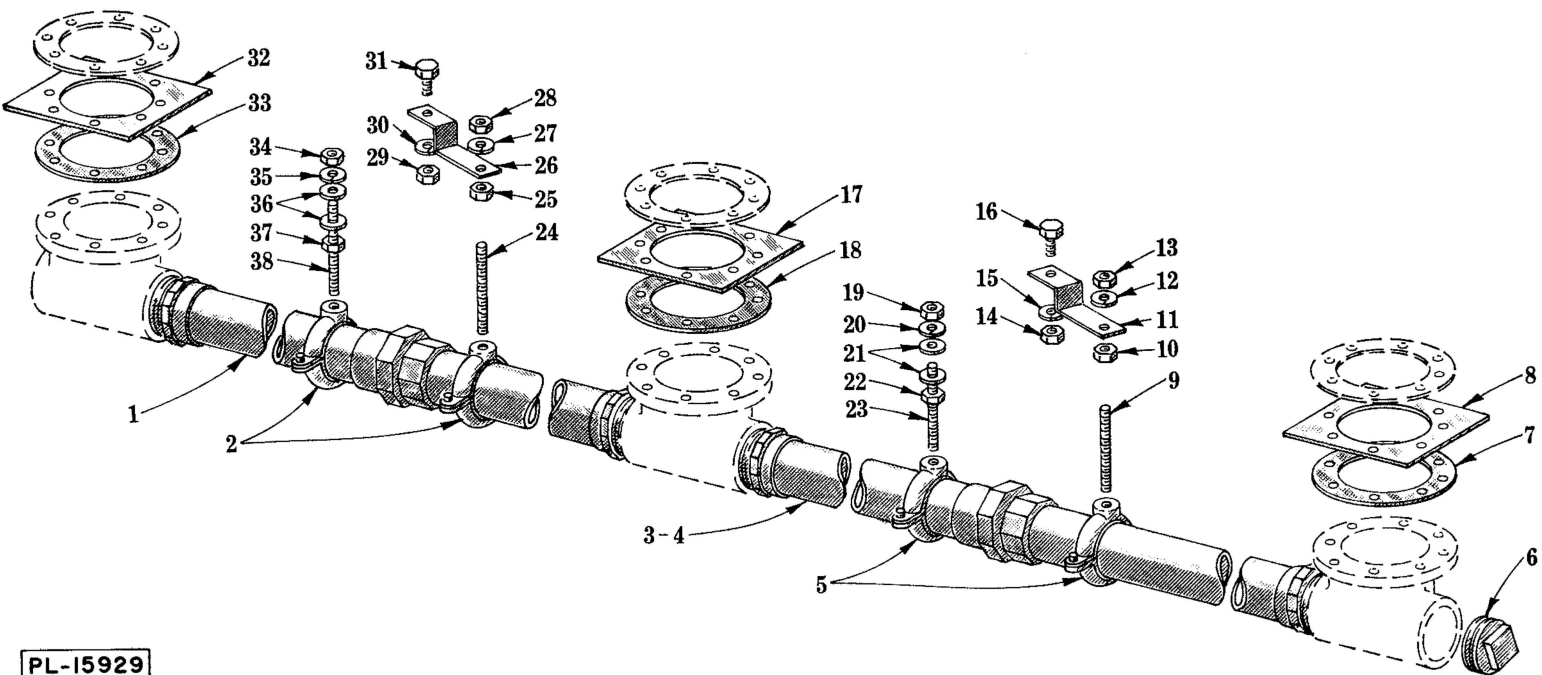

**CATALOG OF
REPLACEMENT PARTS**

**FT-600 & FT-700 SERIES
DISHWASHERS**

COMMON DRAIN

PL-15928

COMMON DRAIN PIPING
(FT-700 WITH 60" PREWASH)

**COMMON DRAIN PIPING
(FT-700 WITH 60" PREWASH)**

ILLUS. PL-15928	PART NO.	NAME OF PART	AMT.
1	C-122618-3	Common Drain Piping Assy. (Power Wash to Power Rinse) -----	1
2	P-78979	Hanger - Split Ring -----	2
3	C-122618-2	Common Drain Piping Assy. (Power Wash to Prewash) (R. to L.) -----	1
4	C-122618-1	Common Drain Piping Assy. (Power Wash to Prewash) (L. to R.) (Not Shown) -----	1
5	P-78979	Hanger - Split Ring -----	2
6	C-122620	Common Drain Piping Assy. (Prewash) (Drain to Unloading End) -----	1
7	C-122677	Common Drain Piping Assy. (Prewash) (Drain to Loading End) (Not Shown) -----	1
8	P-78987	Plug - 2" Pipe -----	1
9	M-12077	Gasket - Drain Valve -----	1
10	C-121813	Shim - Drain Valve -----	1
11	P-78977	Stud - 1/4"-20 -----	1
12	NS-13-1	Full Nut - 1/4"-20 Hex Fin. -----	1
13	B-122622	Bracket - Piping -----	1
14	WL-3-36	Lock Washer - 1/4" x .107" x .047" -----	1
15	NS-13-1	Full Nut - 1/4"-20 Hex Fin. -----	1
16	NS-15-11	Full Nut - 5/16"-18 Hex Fin. -----	1
17	WL-6-22	Lock Washer - 5/16" x .117" x .056" -----	1
18	SC-41-12	Fin. Bolt - 5/16"-18 x 7/8" Hex Hd. -----	1
19	C-121813	Shim - Drain Valve -----	1
20	M-12077	Gasket - Drain Valve -----	1
21	NS-13-1	Full Nut - 1/4"-20 Hex Fin. -----	1
22	WL-3-36	Lock Washer - 1/4" x .107" x .047" -----	1
23	WS-22-1	Washer -----	2
24	NS-13-1	Full Nut - 1/4"-20 Hex Fin. -----	1
25	P-78977	Stud - 1/4"-20 -----	1
26	P-78977	Stud - 1/4"-20 -----	1
27	NS-13-1	Full Nut - 1/4"-20 Hex Fin. -----	1
28	B-122622	Bracket - Piping -----	1
29	WL-3-36	Lock Washer - 1/4" x .107" x .047" -----	1
30	NS-13-1	Full Nut - 1/4"-20 Hex Fin. -----	1
31	NS-15-11	Full Nut - 5/16"-18 Hex Fin. -----	1
32	WL-6-22	Lock Washer - 5/16" x .117" x .056" -----	1
33	SC-41-12	Fin. Bolt - 5/16"-18 x 7/8" Hex Hd. -----	1
34	C-121813	Shim - Drain Valve -----	1
35	M-12077	Gasket - Drain Valve -----	1
36	NS-13-1	Full Nut - 1/4"-20 Hex Fin. -----	1
37	WL-3-36	Lock Washer - 1/4" x .107" x .047" -----	1
38	WS-22-1	Washer -----	2
39	NS-13-1	Full Nut - 1/4"-20 Hex Fin. -----	1
40	P-78977	Stud - 1/4"-20 -----	1