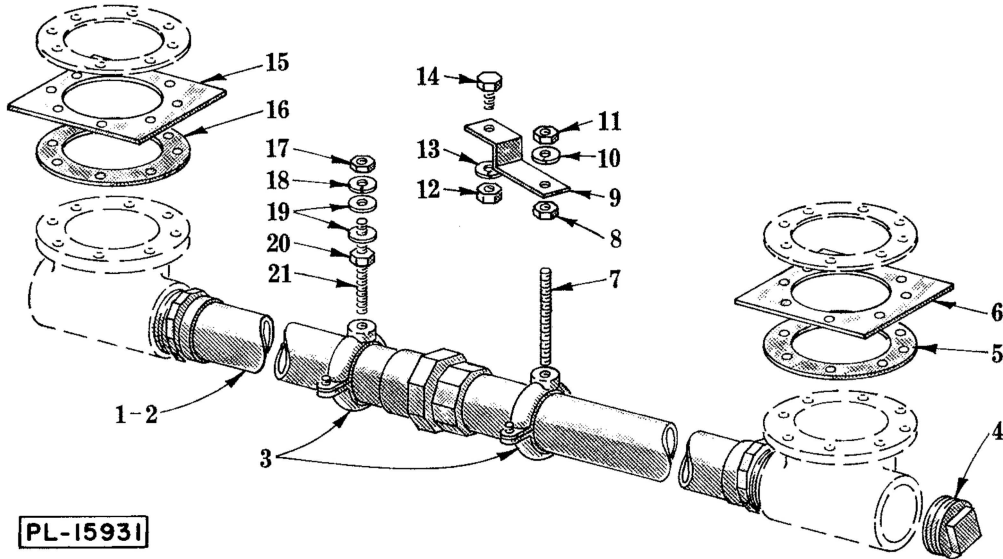

PL-15931

**COMMON DRAIN PIPING
(FT-600 WITH 44" PREWASH)**

ILLUS. NO.	PART NO.	NAME OF PART	AMT.
1	C-122618-2	Common Drain Piping Assy. (Power Wash to Prewash) (R. to L.)	1
2	C-122618-1	Common Drain Piping Assy. (Power Wash to Prewash) (L. to R.) (Not Shown)	1
3	P-78979	Hanger - Split Ring	2
4	P-78987	Plug - 2" Drain	1
5	M-12077	Gasket - Drain Valve	1
6	C-121813	Shim - Drain Valve	1
7	P-78977	Stud - 1/4"-20	1
8	NS-13-1	Full Nut - 1/4"-20 Hex Fin.	1
9	B-122622	Bracket - Piping	1
10	WL-3-36	Lock Washer - 1/4" x .107" x .047"	1
11	NS-13-1	Full Nut - 1/4"-20 Hex Fin.	1
12	NS-15-11	Full Nut - 5/16"-18 Hex Fin.	1
13	WL-6-22	Lock Washer - 5/16" x .117" x .056"	1
14	SC-41-12	Fin. Bolt - 5/16"-18 x 7/8" Hex Hd.	1
15	C-121813	Shim - Drain Valve	1
16	M-12077	Gasket - Drain Valve	1
17	NS-13-1	Full Nut - 1/4"-20 Hex Fin.	1
18	WL-3-36	Lock Washer - 1/4" x .107" x .047"	1
19	WS-22-1	Washer	2
20	NS-13-1	Full Nut - 1/4"-20 Hex Fin.	1
21	P-78977	Stud - 1/4"-20	1