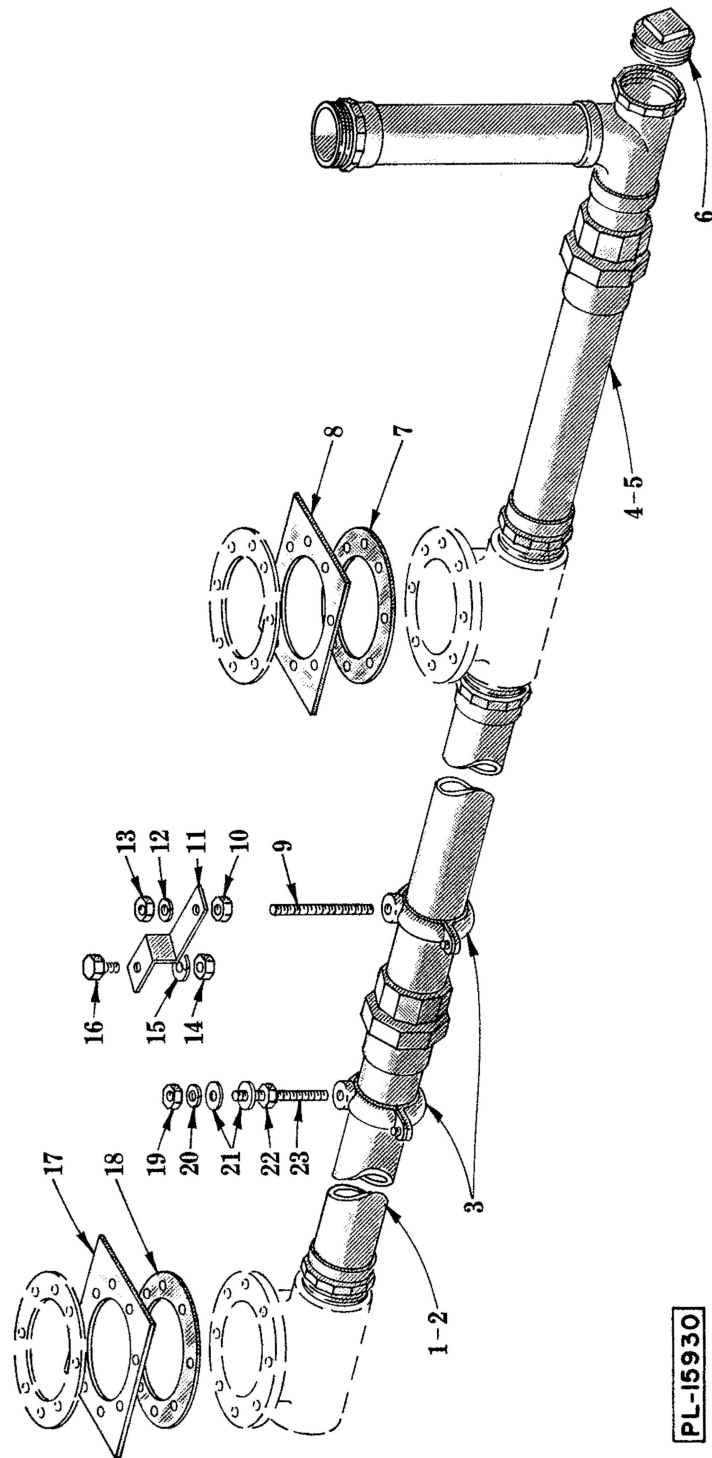

PL-15930

COMMON DRAIN PIPING
(FT-600 WITH 60" PREWASH)

**COMMON DRAIN PIPING
(FT-600 WITH 60" PREWASH)**

ILLUS. PL-15930	PART NO.	NAME OF PART	AMT.
1	C-122618-2	Common Drain Piping Assy. (Power Wash to Prewash) (R. to L.) -----	1
2	C-122618-1	Common Drain Piping Assy. (Power Wash to Prewash) (L. to R.) (Not Shown) -----	1
3	P-78979	Hanger - Split Ring -----	2
4	C-122620	Common Drain Piping Assy. (Prewash) (Drain to Unloading End) -----	1
5	C-122677	Common Drain Piping Assy. (Prewash) (Drain to Loading End) (Not Shown) -----	1
6	P-7897	Plug - 2" Drain -----	1
7	M-12077	Gasket - Drain Valve -----	1
8	C-121813	Shim - Drain Valve -----	1
9	P-78977	Stud - 1/4"-20 -----	1
10	NS-13-1	Full Nut - 1/4"-20 Hex Fin. -----	1
11	B-122622	Bracket - Piping -----	1
12	WL-3-36	Lock Washer - 1/4" x .107" x .047" -----	1
13	NS-13-1	Full Nut - 1/4"-20 Hex Fin. -----	1
14	NS-15-11	Full Nut - 5/16"-18 Hex Fin. -----	1
15	WL-6-22	Lock Washer - 5/16" x .117" x .056" -----	1
16	SC-41-12	Fin. Bolt - 5/16"-18 x 7/8" Hex Hd. -----	1
17	C-121813	Shim - Drain Valve -----	1
18	M-12077	Gasket - Drain Valve -----	1
19	NS-13-1	Full Nut - 1/4"-20 Hex Fin. -----	1
20	WL-3-36	Lock Washer - 1/4" x .107" x .047" -----	1
21	WS-22-1	Washer -----	2
22	NS-13-1	Full Nut - 1/4"-20 Hex Fin. -----	1
23	P-78977	Stud - 1/4"-20 -----	1