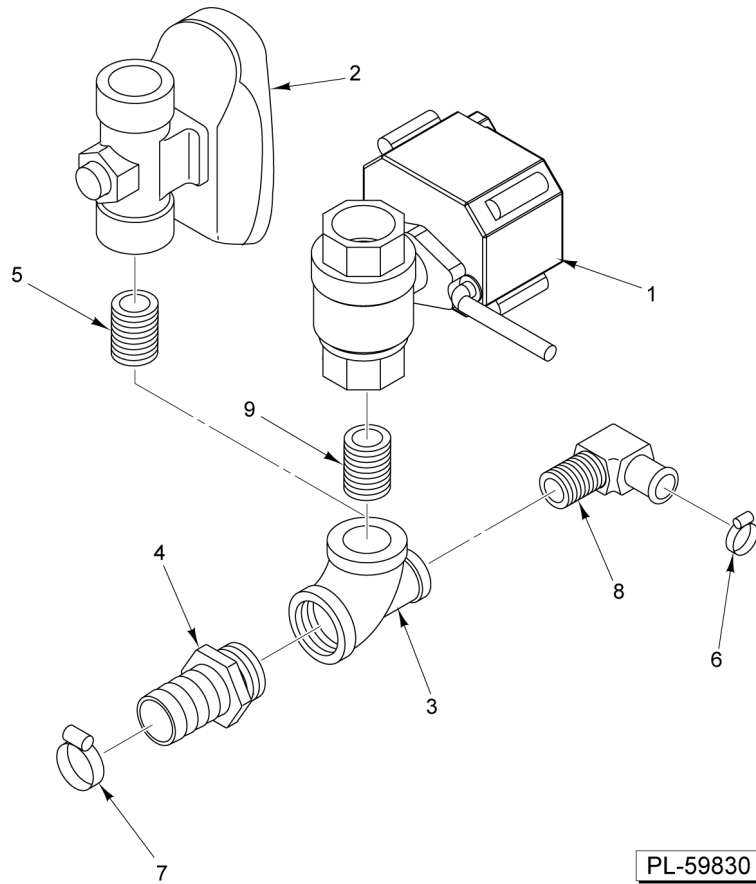

PL-58079

**WATER LEVEL PROBE  
(PREVIOUS CONSTRUCTION)  
(PRIOR TO S/N 46-3003747)**

**WATER LEVEL PROBE  
(PREVIOUS CONSTRUCTION)  
(PRIOR TO S/N 46-3003747)**

ILLUS.	PART NO.	NAME OF PART	AMT.
PL-58079			
1	00-857021-00001	Valve - Solenoid 1/4 NPT (9/32 Orifice).....	1
2	FP-090-55	Fitting - Hose 1/2 Hose x 1/4 NPT (Brass) (3-Pan).....	1
3	FP-090-59	Fitting - Hose 1/2 ID x 1/4 NPT (Brass) (5-Pan).....	1
4	00-557718	Clamp - Hose #10.....	1
5	00-557474	Hose 1/2 ID x 0.830 OD (3 Ft.).....	1
6	00-557718	Clamp - Hose #10.....	1
7	FP-090-59	Fitting - Hose 1/2 ID x 1/4 NPT (Brass).....	1
8	FP-030-14	Lock Nut - Pipe 1/4 NPSL (Brass).....	1
9	00-850736-00003	Probe - Level Control.....	1
10	00-854471	Switch - Pressure (5 PSI).....	1
11	FP-027-06	Bushing - Pipe 1/2 To 1/8 (Brass).....	1
12	FP-035-91	Pipe 1/2 x 1-1/8 TBE.....	1
13	FP-019-25	Tee 1/2 x 1/2 x 1/2.....	1
14	FP-035-91	Pipe 1/2 x 1-1/8 TBE.....	1
15	FP-026-24	Bushing - Pipe 1 to 1/2.....	1
16	FP-088-56	Cross - Pipe Std. 1 x 1 x 1 x 1 Std.....	1
17	FP-036-17	Pipe 1 x 1-1/2 TBE.....	1
18	FP-024-14	Coupling - Reducing 1 to 3/4.....	1
19	FP-026-65	Bushing - Pipe 3/4 to 1/4.....	1
20	FP-035-38	Pipe 1/4 x 7/8 TBE.....	1
21	FP-078-85	Elbow - Pipe 1/4 x 90 Deg.....	1
22	FP-059-32	Pipe 1 x 2-1/2 TBE.....	1
23	FP-024-42	Coupling - Reducing 1 to 1/2.....	1
24	FP-035-94	Pipe 1/2 x 1-1/2 TBE.....	1
25	00-557718	Clamp - Hose #10.....	1
26	FP-087-39	Fitting - Hose 5/8 Hose to 1/2 NPT (Brass).....	1
27	FP-019-25	Tee 1/2 x 1/2 x 1/2.....	1
28	FP-087-39	Fitting - Hose 5/8 Hose to 1/2 NPT (Brass).....	1
29	00-557718	Clamp - Hose #10.....	1
30	00-557475	Hose 5/8 ID x 0.955 OD (1.66 Ft.) (Blue).....	1
31	00-557718	Clamp - Hose #10.....	1
32	FP-090-63	Fitting - Hose 5/8 ID Hose to 3/8 MPT (Brass).....	1
33	FP-090-37	Fitting - Hose - Anchor Coupling 3/8 NPT (Brass).....	1
34	00-856769-00001	O-Ring 1/8 In. Thk.....	1
35	FP-090-60	Fitting - Hose (Round Hose Cap 3/4 NH Thread) (Brass).....	1