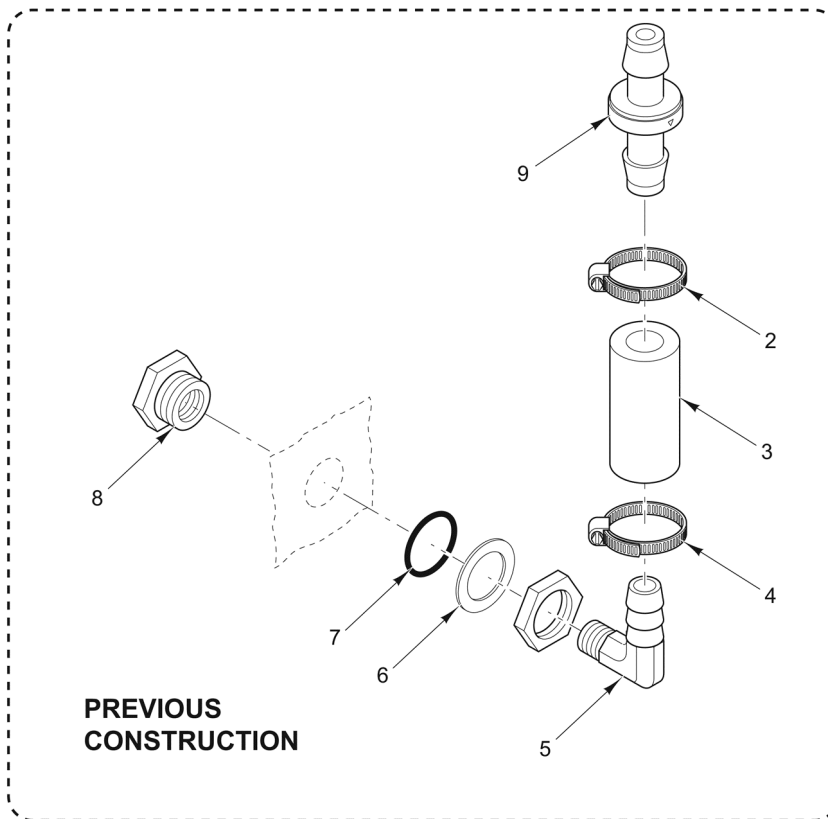

PL-58094

COMPARTMENT VACUUM BREAKER

COMPARTMENT VACUUM BREAKER

ILLUS.	PART NO.	NAME OF PART	AMT.
PL-58094			
1	00-857625-00001	Valve - Check (Current Construction).....	1
2	00-557718	Clamp - Hose #10.....	1
3	00-557473	Tube Line - Compartment Vacuum.....	1
4	00-557718	Clamp - Hose #10.....	2
5	FP-090-71	Fitting - Hose 3/8 Hose by 1/8 NPT (Brass).....	1
6	WS-010-26	Washer (SST).....	1
7	00-856769-00001	O-Ring 1/8 In. Thk.....	1
8	FP-090-36	Coupling - Anchor 1/8 (Brass).....	1
9	00-856755-00001	Valve - Check (Previous Construction).....	1