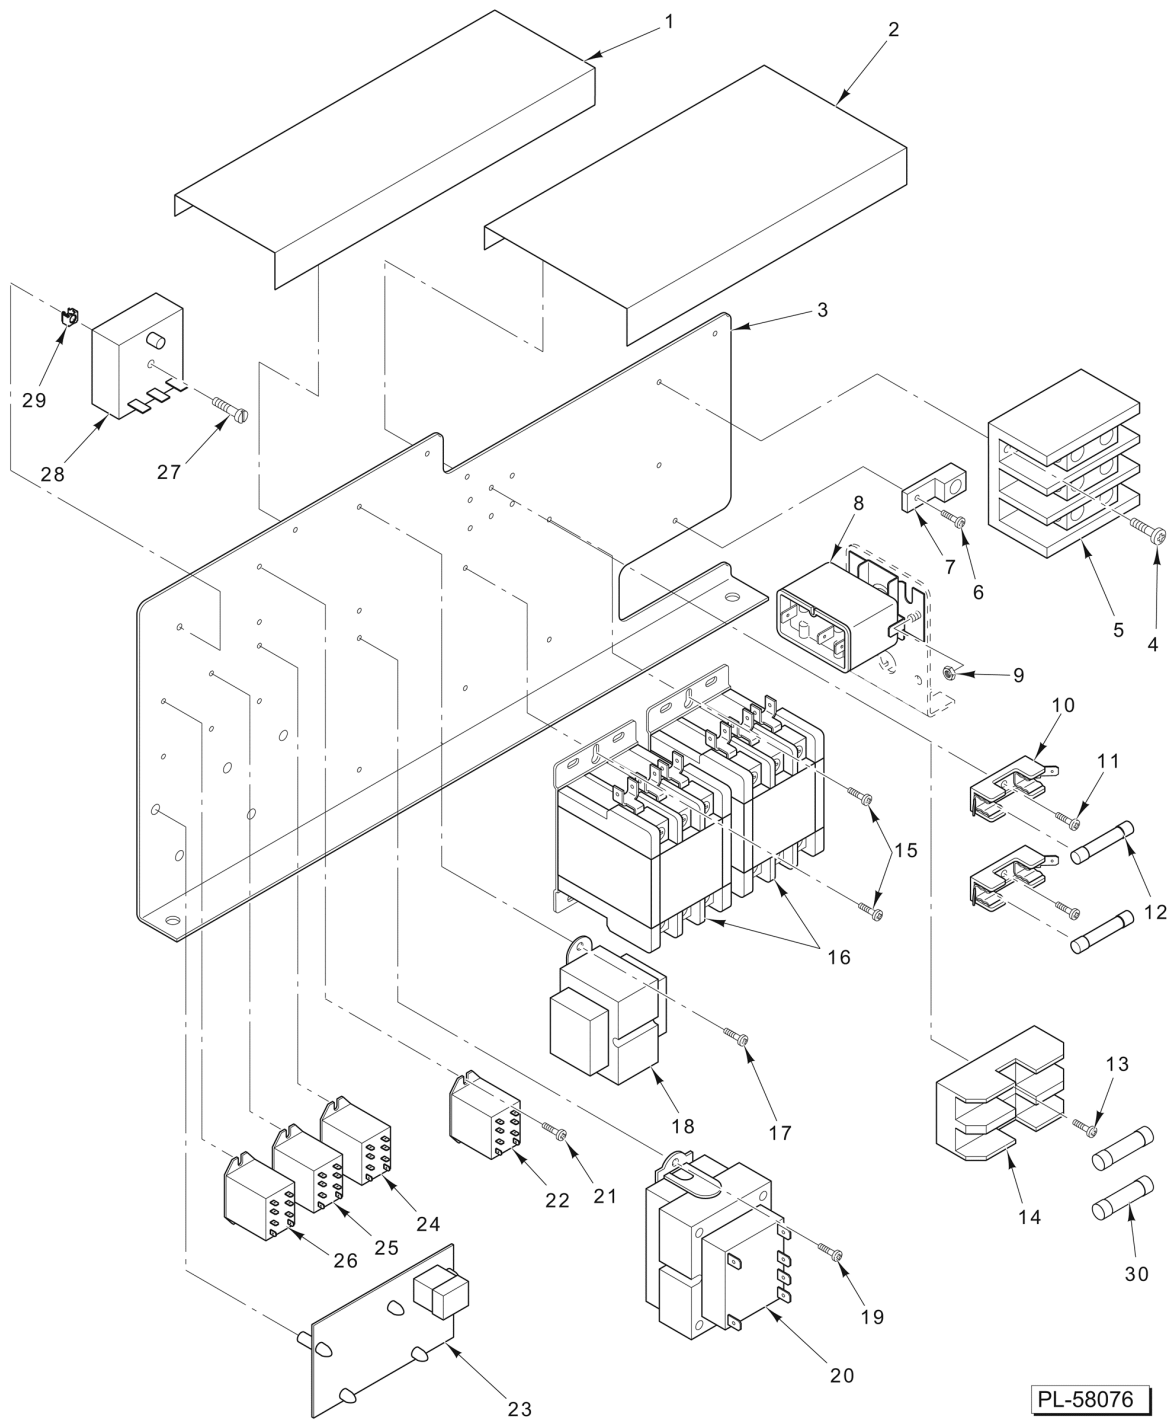

PL-58076

ELECTRICAL COMPONENTS

ELECTRICAL COMPONENTS

ILLUS.	PART NO.	NAME OF PART	AMT.
PL-58076			
1	00-856762-00001	Shield - Mylar (9-1/2 In.).....	1
2	00-856762-00002	Shield - Mylar (9 In.).....	1
3	00-856618-00001	Plate - Mounting.....	1
4	SD-019-29	Self-Tapping Screw 6-20 x 1/2 Phil. Pan Hd., Type B.....	2
5	00-410472-00008	Block - Terminal (3-Pole).....	1
6	SD-019-29	Self-Tapping Screw 6-20 x 1/2 Phil. Pan Hd., Type B.....	1
7	FE-023-88	Lug - Ground.....	1
8	00-856756-00001	Probe - High Limit Temperature.....	1
9	NS-011-18	Nut 10-24 Hex (SST).....	1
10	00-856677-00001	Block - Fuse (208/240 V.).....	2
11	SD-019-29	Self-Tapping Screw 6-20 x 1/2 Phil. Pan Hd., Type B.....	2
12	FE-024-94	Fuse (250 V., 4 Amp.).....	2
13	SD-019-29	Self-Tapping Screw 6-20 x 1/2 Phil. Pan Hd., Type B.....	2
14	00-855028-00001	Block - Fuse (480 V.).....	1
15	SD-019-29	Self-Tapping Screw 6-20 x 1/2 Phil. Pan Hd., Type B.....	4
16	00-881654	Contact (40 Amp, 3 Pole).....	2
17	SD-019-29	Self-Tapping Screw 6-20 x 1/2 Phil. Pan Hd., Type B.....	2
18	00-421758-000G1	Transformer (120 V.) (24 V. Output).....	1
19	SD-019-29	Self-Tapping Screw 6-20 x 1/2 Phil. Pan Hd., Type B.....	2
20	00-294500-00033	Transformer (60 VA, 50/60 Hz.).....	1
21	SD-019-29	Self-Tapping Screw 6-20 x 1/2 Phil. Pan Hd., Type B.....	AR
22	00-856699-00001	Switch - Relay.....	1
23	00-844069-00001	Control - Low Water.....	1
24	00-856699-00001	Switch - Relay (K3).....	1
25	00-856699-00001	Switch - Relay (K2).....	1
26	00-856699-00001	Switch - Relay (K1).....	1
27	SC-021-96	Mach. Screw 10-24 x 1-1/4 Slotted Rd. Hd. (SST).....	1
28	00-855661-00001	Relay - Time Delay.....	1
29	NS-049-01	Panel Nut 10-24.....	1
30	00-423986-00001	Fuse (KTK-R-3) (480 V.).....	2