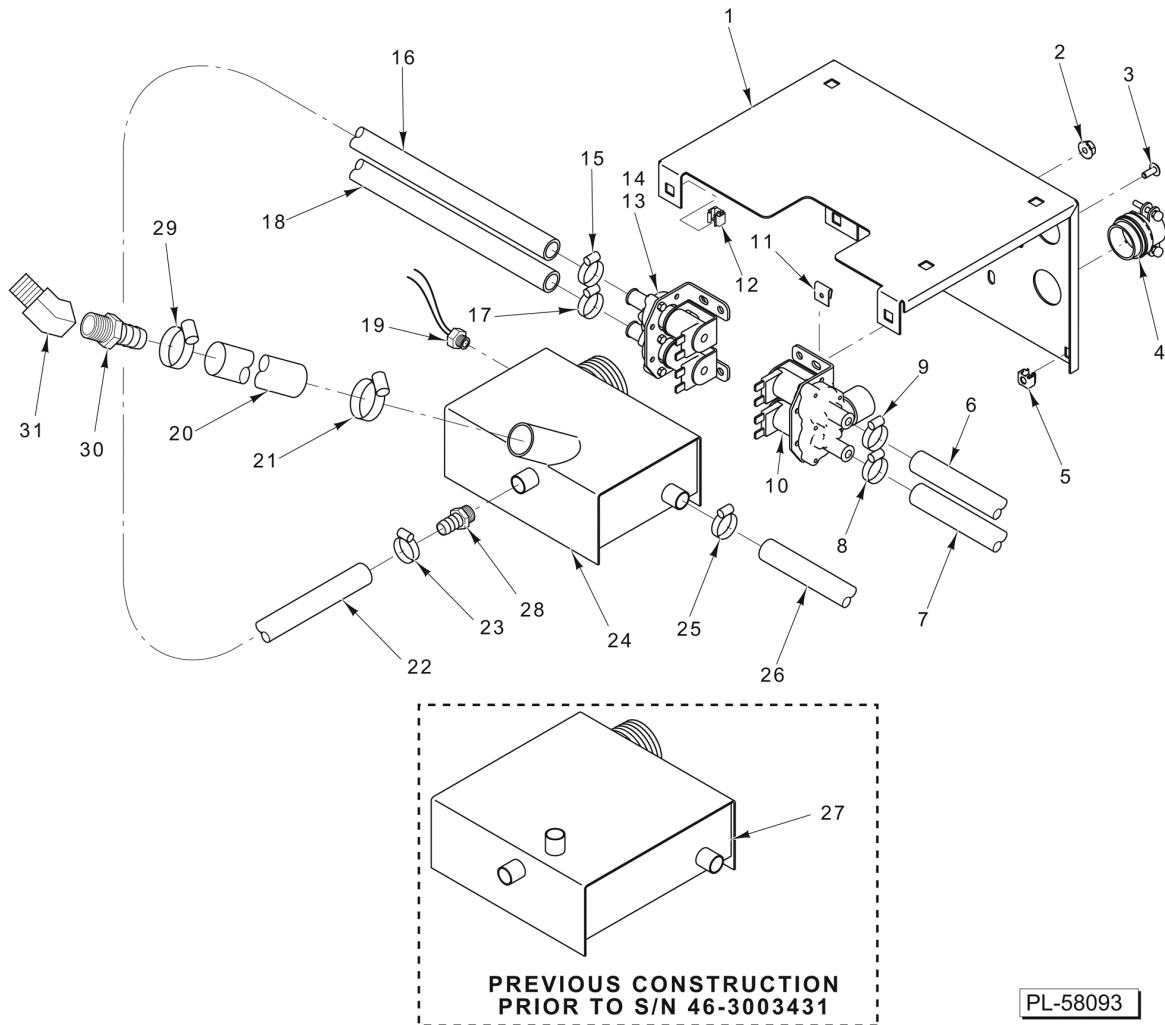

CABINET VALVE

CABINET VALVE

ILLUS.	PART NO.	NAME OF PART	AMT.
PL-58093			
1	00-856737-00001	Bracket - Valve Cabinet.....	1
2	NS-038-04	Lock Nut 1/4-20.....	2
3	SC-053-02	Mach. Screw 10-24 x 1/2 Slotted Truss Hd. (SST).....	4
4	FE-026-41	Connector - Conduit.....	1
5	NS-049-01	Panel Nut 10-24.....	2
6	00-557681	Hose - Condensate Box Line (14 In.).....	1
7	00-557681	Hose - Condensate Box Line (14 In.).....	1
8	00-557970	Clamp - Hose (20mm).....	1
9	00-557970	Clamp - Hose (20mm).....	1
10	00-856720-00003	Valve - Dual Water (0.25 GPM / 3.8 GPM) Generator Fast & Slow Fill.....	1
11	NS-048-97	Panel Nut 10-24.....	4
12	NS-049-03	Panel Nut 1/4-20.....	5
13	00-856720-00006	Valve - Dual Water 4.8 - 1.35 GPM (5-Pan).....	1
14	00-856720-00006	Valve - Dual Water 4.8 - 1.35 GPM (3-Pan).....	1
15	00-557970	Clamp - Hose (20mm).....	1
16	00-557681	Hose - Condensate Box Line (14 In.).....	1
17	00-557970	Clamp - Hose (20mm).....	1
18	00-557681	Hose - Compartment Condensate Line (30 In.).....	1
19	00-855607-00001	Thermostat - Condensate.....	1
20	00-557477	Hose (4 Ft.) (7 In.).....	1
21	00-558071	Clamp.....	1
22	00-557681	Hose - Condensate Box Line (14 In.).....	1
23	00-557970	Clamp - Hose (20mm).....	1
24	00-857709-00001	Box - Condensate Weldment (Current Construction).....	1
25	00-557847	Clamp - Hose.....	1
26	00-557477	Hose (4 Ft.).....	1
27	00-856734-00001	Box - Condensate Weldment (Previous Construction).....	1
28	FP-090-59	Fitting - Hose 1/2 ID x 1/4 NPT (Brass).....	1
29	00-558071	Clamp.....	1
30	FP-091-18	Pipe 1 x 1-1/8 TOE (SST).....	1
31	FP-013-25	Elbow 1 x 45 Deg.....	1