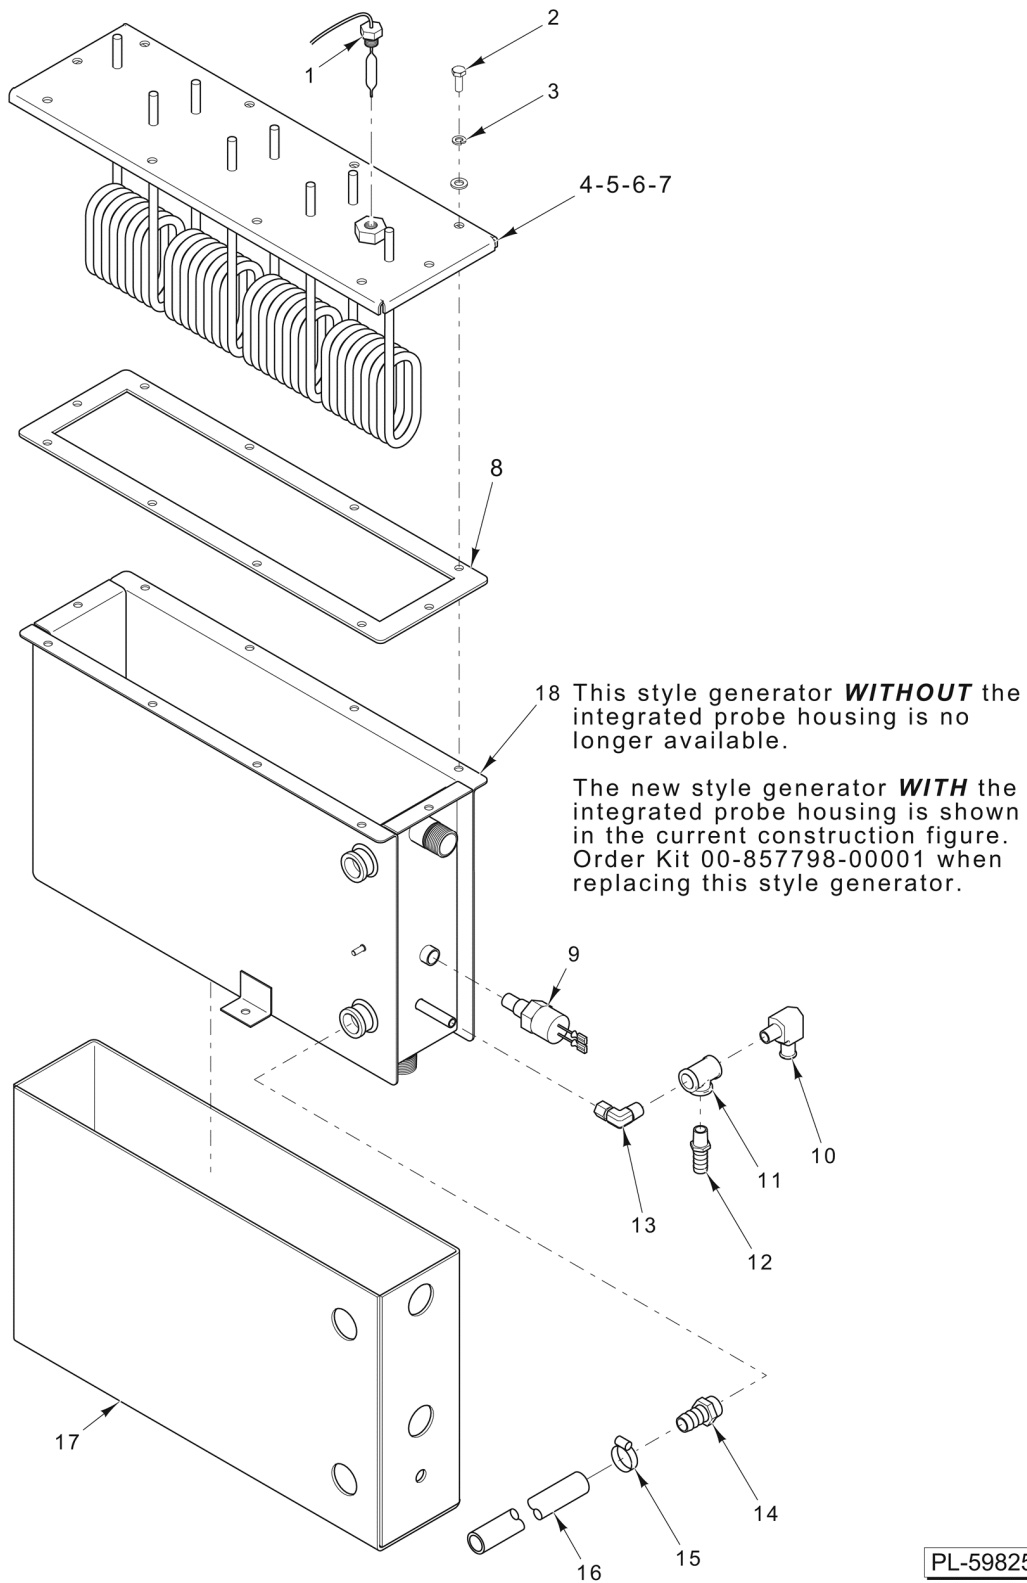

**GENERATOR ASSEMBLY
(PREVIOUS CONSTRUCTION)
(PRIOR TO S/N 46-3003747)**

**GENERATOR ASSEMBLY
(PREVIOUS CONSTRUCTION)
(PRIOR TO S/N 46-3003747)**

ILLUS.	PART NO.	NAME OF PART	AMT.
PL-59825			
1	00-913102-00404	Kit - High Limit Probe (Includes Clip).....	1
2	SC-041-01	Cap Screw 1/4-20 x 3/4 Hex Hd. (SST).....	10
3	WL-006-17	Lockwasher 1/4 Helical (SST).....	10
4	00-858460-00001	Element - Heating (208/240 V., 15 kW).....	1
5	00-858460-00002	Element - Heating (208/240 V., 8.5 kW).....	1
6	00-858460-00003	Element - Heating (277 V., 15 kW).....	1
7	00-858460-00004	Element - Heating (277 V., 8.5 kW).....	1
8	00-856711-00001	Gasket - Generator.....	1
9	00-856768-00001	Probe - Hold Temperature.....	1
10	FP-090-55	Fitting - Hose 1/2 Hose x 1/4 NPT (Brass).....	1
11	FP-019-08	Tee - Pipe 1/4 x 1/4 x 1/4 (Brass).....	1
12	FP-090-59	Fitting - Hose 1/2 Hose to 1/4 MPT (Brass).....	1
13	FP-012-11	Fitting - Tube 3/8 TBG x 1/4 MPT (Brass).....	1
14	FP-087-39	Fitting - Hose 5/8 Hose to 1/2 NPT (Brass).....	1
15	00-534177	Clamp - Hose #12.....	1
16	00-557477	Hose 1 ID x 1.133 OD (0.93 Ft.) (Green).....	1
17	00-856757-00001	Insulation - Generator.....	1
18	00-857798-00001	Kit - Replacement EA Generator.....	1