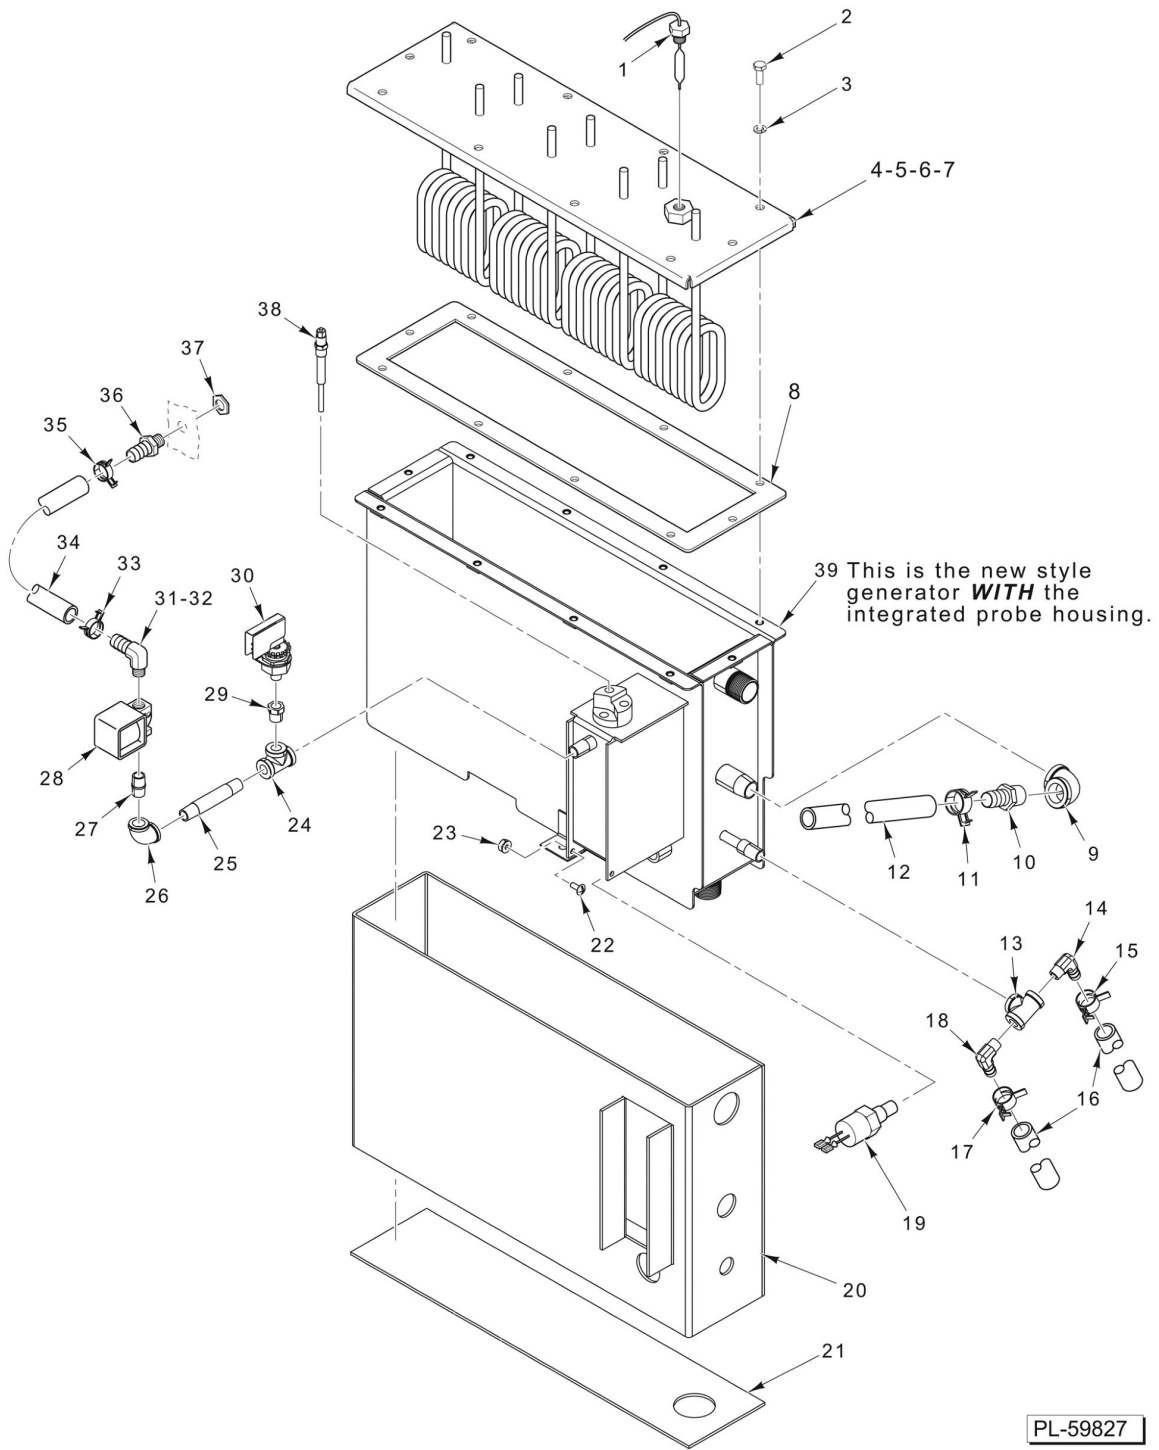

PL-59827

**GENERATOR ASSEMBLY
(CURRENT CONSTRUCTION)
(AFTER TO S/N 46-3003747)**

**GENERATOR ASSEMBLY
(CURRENT CONSTRUCTION)
(AFTER TO S/N 46-3003747)**

ILLUS.	PART NO.	NAME OF PART	AMT.
PL-59827			
1	00-913102-00404	Kit - High Limit Probe (Includes Clip).....	1
2	SC-041-01	Cap Screw 1/4-20 x 3/4 Hex Hd. (SST).....	10
3	WL-006-17	Lockwasher 1/4 Helical (SST).....	10
4	00-858460-00001	Element - Heating (208/240 V., 15 kW).....	1
5	00-858460-00002	Element - Heating (208/240 V., 8.5 kW).....	1
6	00-858460-00003	Element - Heating (277 V., 15 kW).....	1
7	00-858460-00004	Element - Heating (277 V., 8.5 kW).....	1
8	00-856711-00001	Gasket - Generator.....	1
9	FP-015-16	Elbow - Pipe 1/2 x 90 Deg. (Brass).....	1
10	FP-087-39	Fitting - Hose 5/8 Hose to 1/2 NPT (Brass).....	1
11	00-557845	Clamp - Hose (24mm).....	2
12	00-557475	Hose 5/8 ID x 0.955 OD (1.66 Ft.) (Blue).....	1
13	FP-019-08	Tee - Pipe (Brass).....	1
14	FP-090-91	Fitting - Hose 1/2 Hose to 1/4 NPT (Brass).....	1
15	00-557970	Clamp - Hose (20mm).....	2
16	00-557681	Hose - Condensate Box Line (14 In.).....	2
17	00-557970	Clamp - Hose (20mm).....	2
18	FP-090-91	Fitting - Hose 1/2 Hose to 1/4 NPT (Brass).....	1
19	00-856768-00001	Probe - Hold Temperature.....	1
20	00-856757-00001	Insulation - Generator.....	1
21	00-857755-00001	Insulation - Generator (Bottom).....	1
22	SC-053-02	Mach. Screw 10-24 x 1/2 Slotted Truss Hd. (SST).....	1
23	NS-044-09	Nut Assy. 10-24 Hex KEPS.....	1
24	FP-019-08	Tee - Pipe (Brass).....	1
25	FP-075-70	Pipe 1/4 x 3 TBE (Brass).....	1
26	FP-015-05	Elbow - Pipe 1/4 x 90 Deg. (Brass).....	1
27	FP-040-08	Pipe 1/4 x 7/8 TBE (Brass).....	1
28	00-857021-00001	Valve - Solenoid 1/4 NPT (9/32 Orifice).....	1
29	FP-027-02	Bushing - Pipe 1/4 to 1/8.....	1
30	00-854471	Switch - Pressure (5 PSI).....	1
31	FP-090-55	Fitting - Hose 1/2 Hose x 1/4 NPT (Brass) (3-Pan).....	1
32	FP-090-59	Fitting - Hose 1/2 ID x 1/4 NPT (Brass) (5-Pan) (Not Shown).....	1
33	00-557718	Clamp - Hose #10.....	1
34	00-557474	Hose 1/2 ID x 0.830 OD (3 Ft.).....	1
35	00-557718	Clamp - Hose #10.....	1
36	FP-090-59	Fitting - Hose 1/2 ID x 1/4 NPT (Brass).....	1
37	FP-030-14	Lock Nut - Pipe 1/4 NPSL (Brass).....	1
38	00-857046-00002	Probe - Water Level.....	3
39	00-856701-00001	Generator.....	1
	00-857798-00001	Kit - Replacement EA Generator (Incls. Items 9, 10, 11, 13, 14, 15, 17, 18, 20 thru 30, 38, & 39).....	1
	00-557598	Tape - Aluminum Foil (Use with Insulation).....	AR