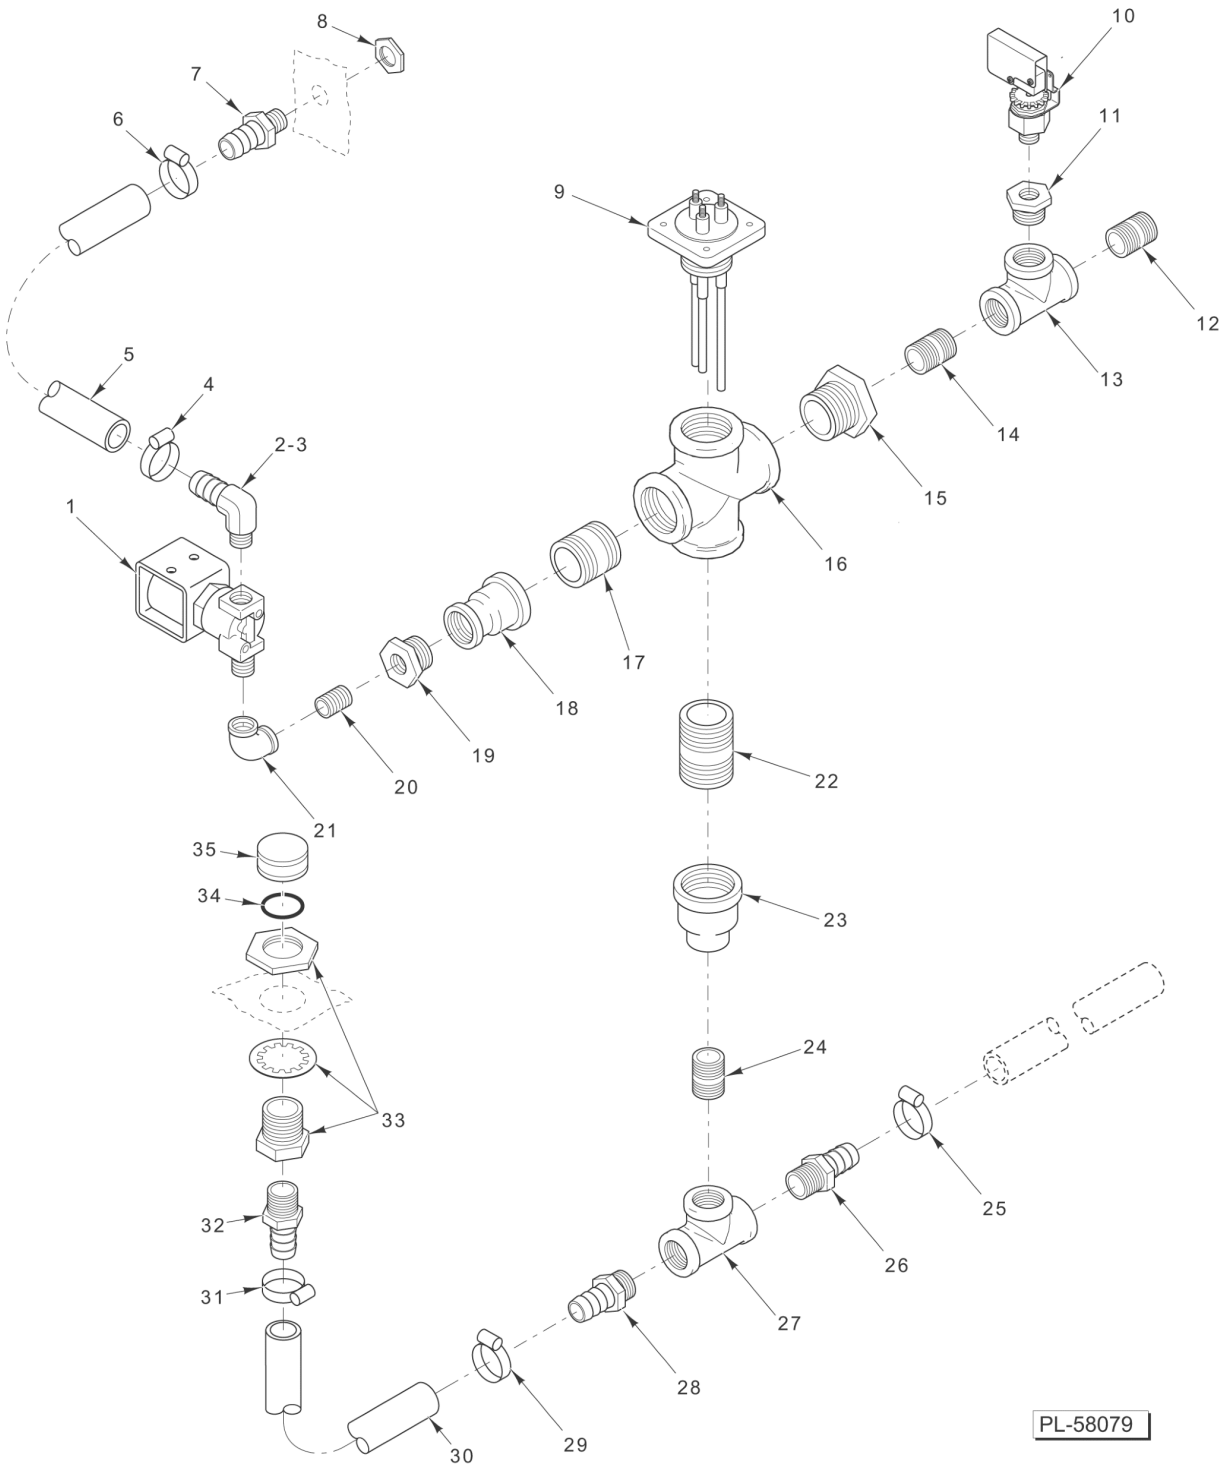

PL-58079

**WATER LEVEL PROBE  
(PREVIOUS CONSTRUCTION)  
(PRIOR TO S/N 46-3003747)**

**WATER LEVEL PROBE  
(PREVIOUS CONSTRUCTION)  
(PRIOR TO S/N 46-3003747)**

ILLUS.	PART NO.	NAME OF PART	AMT.
PL-58079			
1	00-857021-00001	Valve - Solenoid 1/4 NPT (9/32 Orifice).....	1
2	FP-090-55	Fitting - Hose 1/2 Hose x 1/4 NPT (Brass) (3-Pan).....	1
3	FP-090-59	Fitting - Hose 1/2 ID x 1/4 NPT (Brass) (5-Pan).....	1
4	00-557718	Clamp - Hose #10.....	1
5	00-557474	Hose 1/2 ID x 0.830 OD (3 Ft.).....	1
6	00-557718	Clamp - Hose #10.....	1
7	FP-090-59	Fitting - Hose 1/2 ID x 1/4 NPT (Brass).....	1
8	FP-030-14	Lock Nut - Pipe 1/4 NPSL (Brass).....	1
9	00-850736-00003	Probe - Level Control.....	1
10	00-854471	Switch - Pressure (5 PSI).....	1
11	FP-027-06	Bushing - Pipe 1/2 To 1/8 (Brass).....	1
12	FP-035-91	Pipe 1/2 x 1-1/8 TBE.....	1
13	FP-019-25	Tee 1/2 x 1/2 x 1/2.....	1
14	FP-035-91	Pipe 1/2 x 1-1/8 TBE.....	1
15	FP-026-24	Bushing - Pipe 1 to 1/2.....	1
16	FP-088-56	Cross - Pipe Std. 1 x 1 x 1 x 1 Std.....	1
17	FP-036-17	Pipe 1 x 1-1/2 TBE.....	1
18	FP-024-14	Coupling - Reducing 1 to 3/4.....	1
19	FP-026-65	Bushing - Pipe 3/4 to 1/4.....	1
20	FP-035-38	Pipe 1/4 x 7/8 TBE.....	1
21	FP-078-85	Elbow - Pipe 1/4 x 90 Deg.....	1
22	FP-059-32	Pipe 1 x 2-1/2 TBE.....	1
23	FP-024-42	Coupling - Reducing 1 to 1/2.....	1
24	FP-035-94	Pipe 1/2 x 1-1/2 TBE.....	1
25	00-557718	Clamp - Hose #10.....	1
26	FP-087-39	Fitting - Hose 5/8 Hose to 1/2 NPT (Brass).....	1
27	FP-019-25	Tee 1/2 x 1/2 x 1/2.....	1
28	FP-087-39	Fitting - Hose 5/8 Hose to 1/2 NPT (Brass).....	1
29	00-557718	Clamp - Hose #10.....	1
30	00-557475	Hose 5/8 ID x 0.955 OD (1.66 Ft.) (Blue).....	1
31	00-557718	Clamp - Hose #10.....	1
32	FP-090-63	Fitting - Hose 5/8 ID Hose to 3/8 MPT (Brass).....	1
33	FP-090-37	Fitting - Hose - Anchor Coupling 3/8 NPT (Brass).....	1
34	00-856769-00001	O-Ring 1/8 In. Thk.....	1
35	FP-090-60	Fitting - Hose (Round Hose Cap 3/4 NH Thread) (Brass).....	1