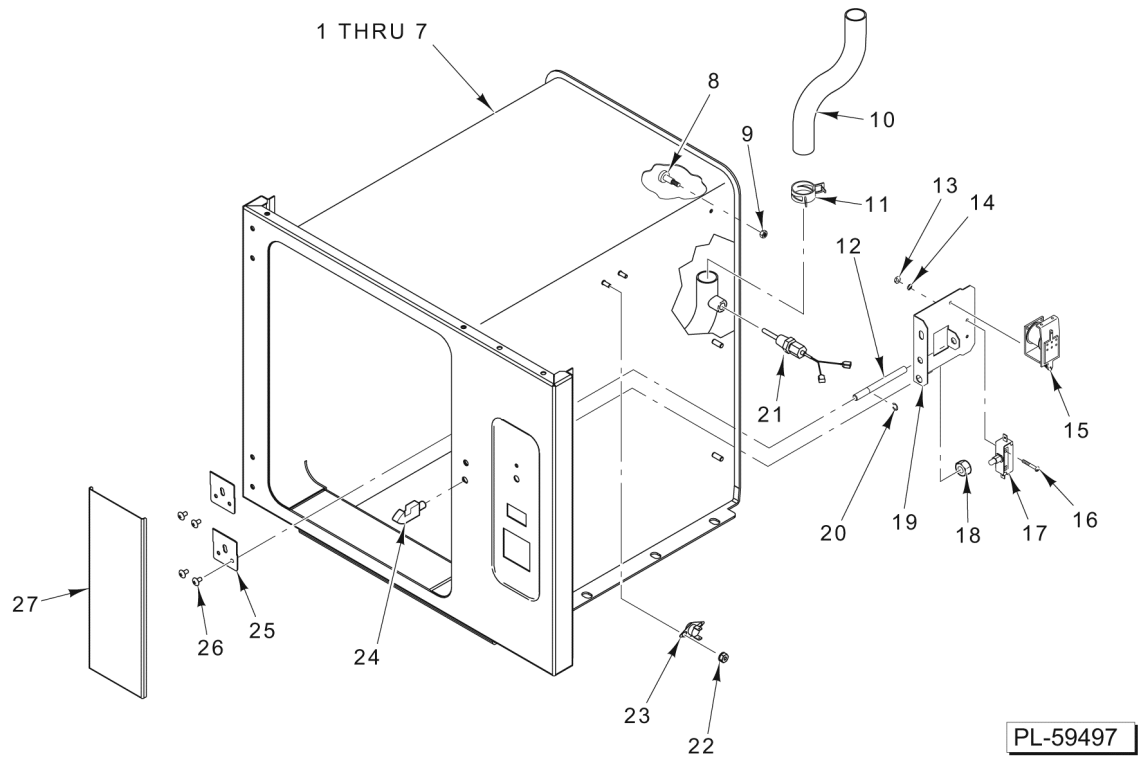

**DOOR**

ILLUS. PL-59496	PART NO.	NAME OF PART	AMT.
1	00-855288-00001	Face Plate - Door Handle.....	1
2	SC-120-70	Cap Screw 1/4-20 x 15/8 Hex Socket Hd.....	2
3	00-855287-00001	Handle - Door.....	1
4	SC-066-20	Mach. Screw 10-32 x 1/2 Phil. Pan Hd.....	4
5	00-855521-00001	Hinge Assy. - Door (Top).....	1
6	WL-006-17	Lockwasher 1/4 Helical.....	2
7	NS-046-38	Nut 1/4-20 Hex (SST).....	2
8	00-817643	Bearing - Flanged.....	1
9	00-817643	Bearing - Flanged.....	1
10	00-855521-00002	Hinge Assy. - Door (Bottom).....	1
11	WL-006-17	Lockwasher 1/4 Helical.....	2
12	NS-046-38	Nut 1/4-20 Hex (SST).....	2
13	00-855597-00002	Screw 10-32 x 5/16 Slotted (SST).....	3
14	00-855714-00001	Gasket - Door Guard (3-Pan).....	1
15	00-855714-00002	Gasket - Door Guard (5-Pan).....	1
16	00-855285-00001	Gasket Retainer - Door (3 Pan).....	1
17	00-855285-00002	Gasket Retainer - Door (5-Pan).....	1
18	00-857085-00001	Kit - Door Gasket (3 Pan).....	1
19	00-857085-00002	Kit - Door Gasket (5 Pan).....	1
20	SC-053-05	Mach. Screw 10-24 x 3/8 Slotted Truss Hd.....	2
21	00-855581-00001	Door - Inner (3 Pan).....	1
22	00-855581-00002	Door - Inner (5 Pan).....	1
23	00-855584-00001	Door Latch - Bracket.....	1
24	00-855298-00001	Latch Spring - Door.....	1
25	RR-006-22	Ring - Retaining (1/4 In.).....	1
26	00-855585-00001	Latch Actuator - Door.....	1
27	RR-006-22	Ring - Retaining (1/4 In.).....	3
28	00-855590-00002	Pin - Clevis 1.525 In. Lg.....	4
29	NS-048-63	Lock Nut 1/4-20 Hex (SST).....	2
30	00-855290-00001	Bearing - Door Handle.....	2
31	00-855580-00001	Door - Outer (3 Pan).....	1
32	00-855580-00002	Door - Outer (5 Pan).....	1