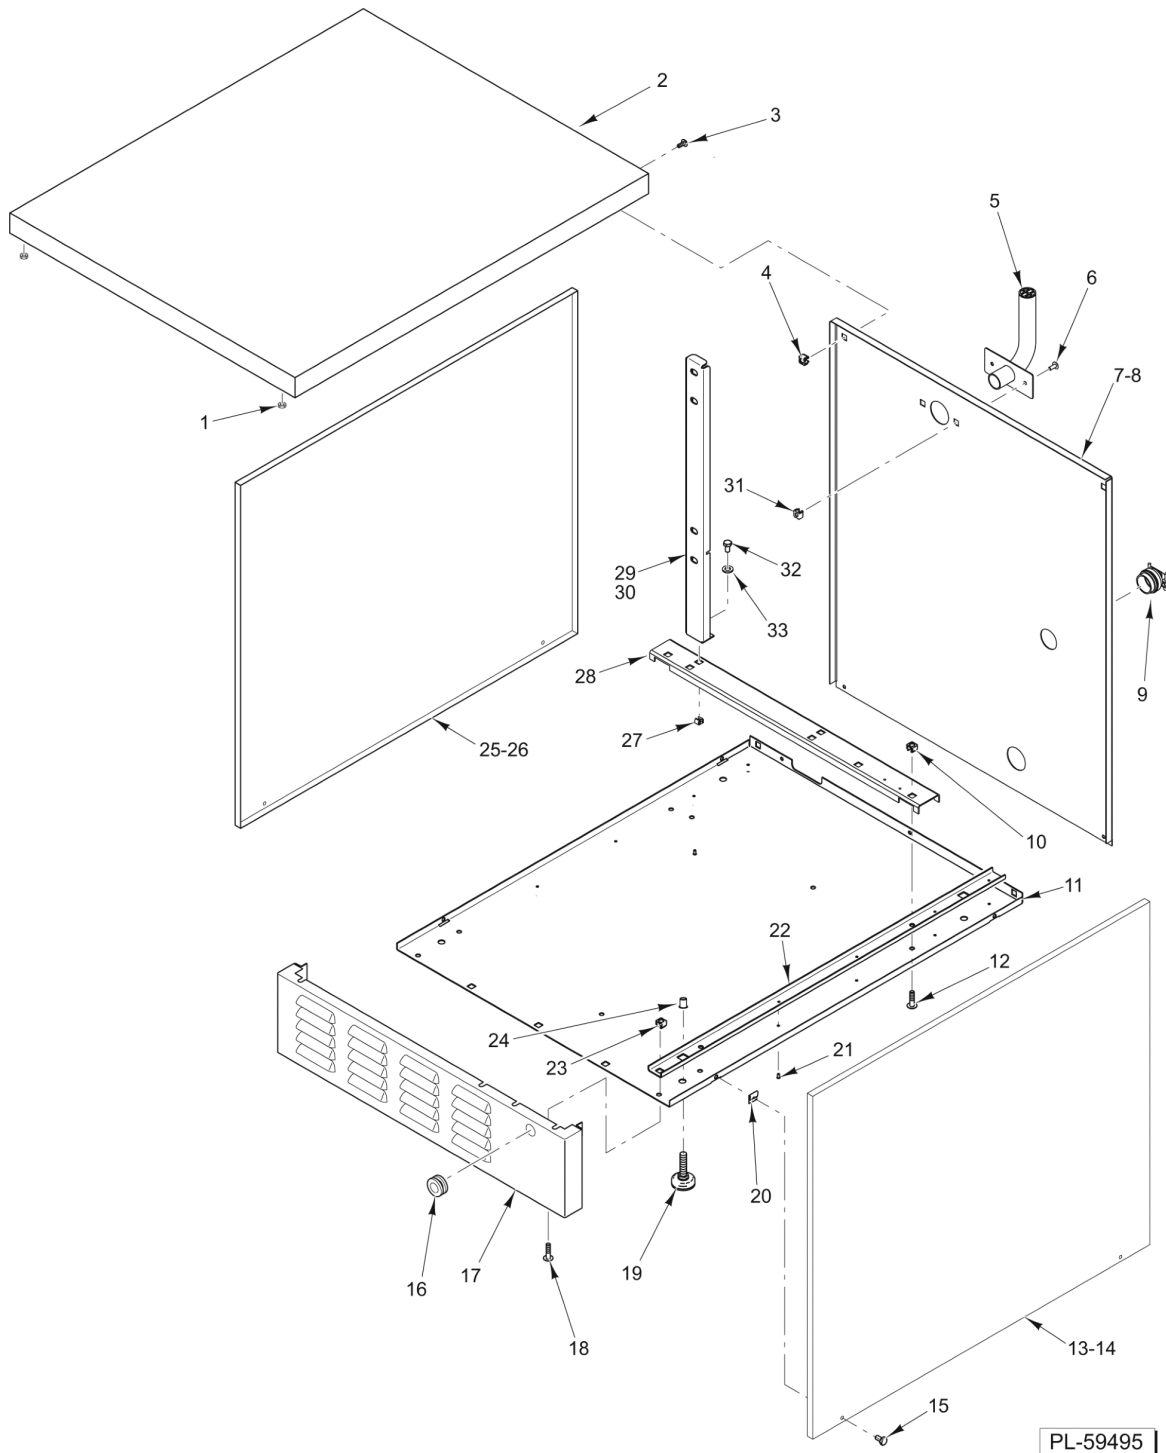

CABINET

CABINET

ILLUS. PL-59495	PART NO.	NAME OF PART	AMT.
1	NS-038-04	Lock Nut 1/4-20.....	2
2	00-855547-00002	Panel - Top.....	1
3	SC-066-06	Mach. Screw 10-24 x 1/2 Phil. Truss Hd. (SST).....	2
4	NS-049-01	Panel Nut 10-24.....	2
5	00-857586-00001	Vent.....	1
6	SC-066-06	Mach. Screw 10-24 x 1/2 Phil. Truss Hd. (SST).....	2
7	00-857588-00001	Back Panel - Cabinet (3 Pan).....	1
8	00-857587-00001	Back Panel - Cabinet (5 Pan).....	1
9	FE-026-41	Connector - Conduit.....	1
10	NS-049-03	Panel Nut 1/4-20.....	2
11	00-856726-00001	Panel - Cabinet Base.....	1
12	SC-115-70	Mach. Screw 1/4-20 x 1 Slotted Truss Hd. (SST).....	2
13	00-856731-00001	Panel - Side (3 Pan).....	1
14	00-856731-00002	Side Panel - Cabinet (5-Pan).....	1
15	SC-093-27	Mach. Screw 10-24 x 7/8 Phil. Truss Hd. (SST).....	4
16	FE-025-79	Bushing - Snap (Electric).....	1
17	00-855314-00001	Apron - Cabinet.....	1
18	SC-066-06	Mach. Screw 10-24 x 1/2 Slotted Truss Hd. (SST).....	2
19	00-856760-00001	Leg - Leveling (Counter Top).....	4
20	00-854766-00001	Nut - Speed 3 Type.....	4
21	RS-030-08	Rivet - Dome 1/8 In.....	8
22	00-856738-00001	Channel - Cabinet Base.....	2
23	NS-049-03	Panel Nut 1/4-20.....	2
24	00-857508-00001	Insert 3/16-16.....	4
25	00-856731-00001	Panel - Side (3 Pan).....	1
26	00-856731-00002	Side Panel - Cabinet (5-Pan).....	1
27	NS-049-03	Panel Nut 1/4-20.....	2
28	00-857566-00001	Cross Channel - Base (Cabinet).....	1
29	00-856747-00001	Channel - Support (3 Pan).....	2
30	00-856747-00002	Support Channel - Cabinet (5-Pan).....	2
31	NS-049-01	Panel Nut.....	2
32	SC-041-50	Cap Screw 1/4-20 x 1/2 Hex Hd. (SST).....	2
33	WL-006-17	Lockwasher 1/4 Helical.....	2