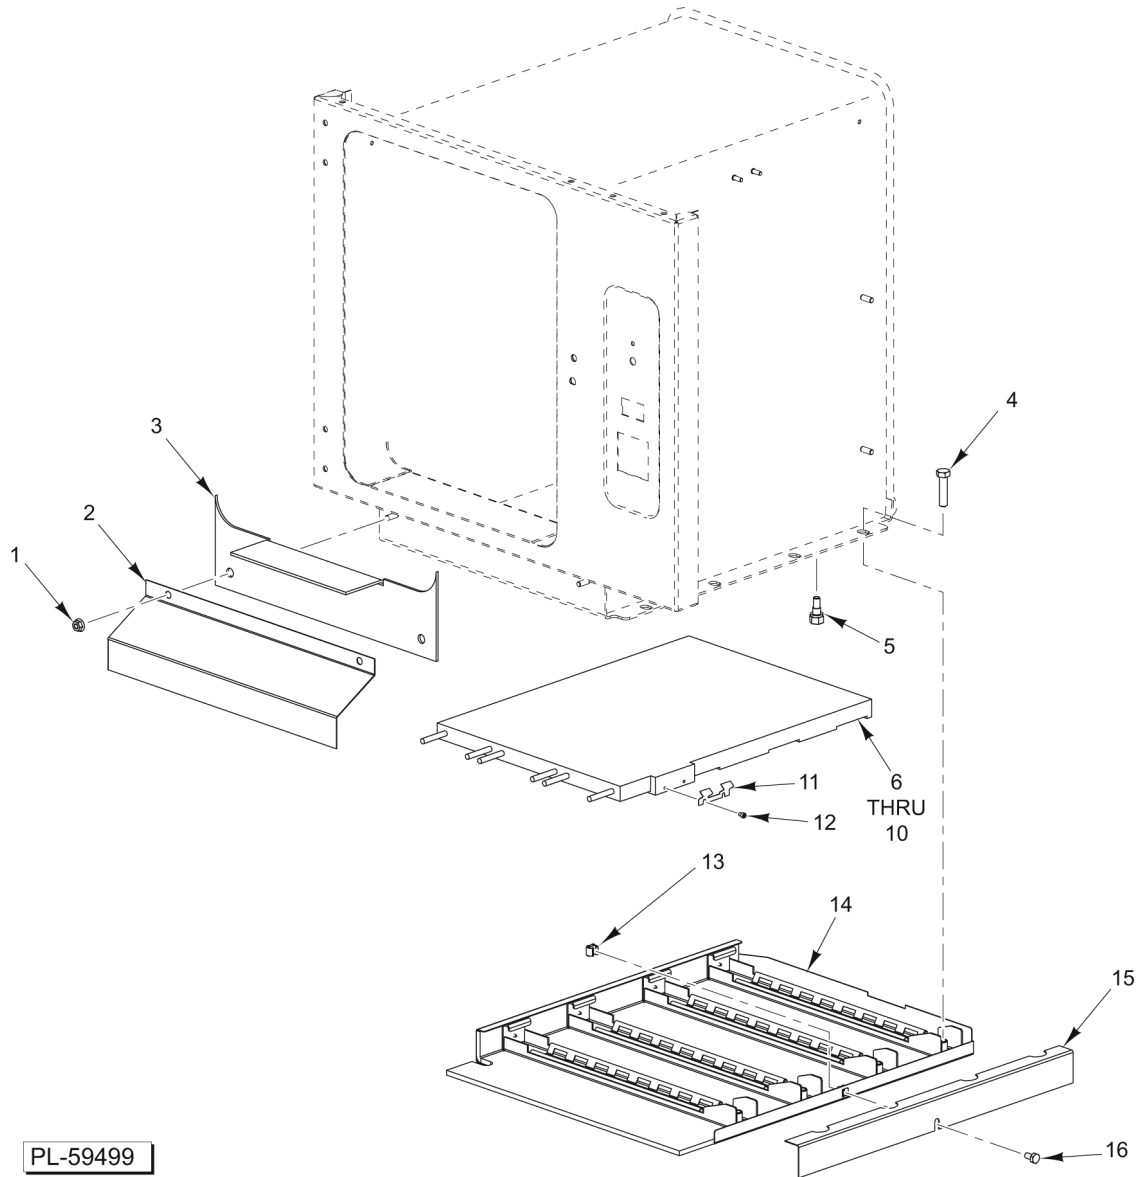

HEATER ELEMENT AND SHIELDS

HEATER ELEMENT AND SHIELDS

ILLUS.	PART NO.	NAME OF PART	AMT.
PL-59499			
1	NS-038-04	Lock Nut 1/4-20.....	2
2	00-857565-00001	Heat Shield - Front.....	1
3	00-857589-00001	Insulation - Front.....	1
4	SC-041-32	Cap Screw 3/8-16 x 11/2 Hex Hd. (SST).....	4
5	00-857636-00001	Thermostat - Low Water.....	1
6	00-913115-00001	Kit - Heater Element 208/240V (3 Pan).....	1
7	00-913115-00002	Kit - Heater Element 208V (5 Pan).....	1
8	00-913115-00003	Kit - Heater Element 240V (5 Pan).....	1
9	00-913115-00004	Kit - Heater Element 480V (5 Pan).....	1
10	00-819643-00002	Silicone - Heatsink 13 1/2 Oz.....	2
11	00-857638-00001	Clamp - Capillary Bulb.....	1
12	SC-040-75	Cap Screw 6-32 x 3/16 Hex Socket Hd.....	2
13	NS-049-03	Panel Nut 1/4-20.....	1
14	00-857608-00001	Shield Assy. - Heat.....	1
15	00-857564-00001	Heat Shield - Side.....	1
16	SC-041-50	Cap Screw 1/4-20 x 1/2 Hex Hd. (SST).....	1