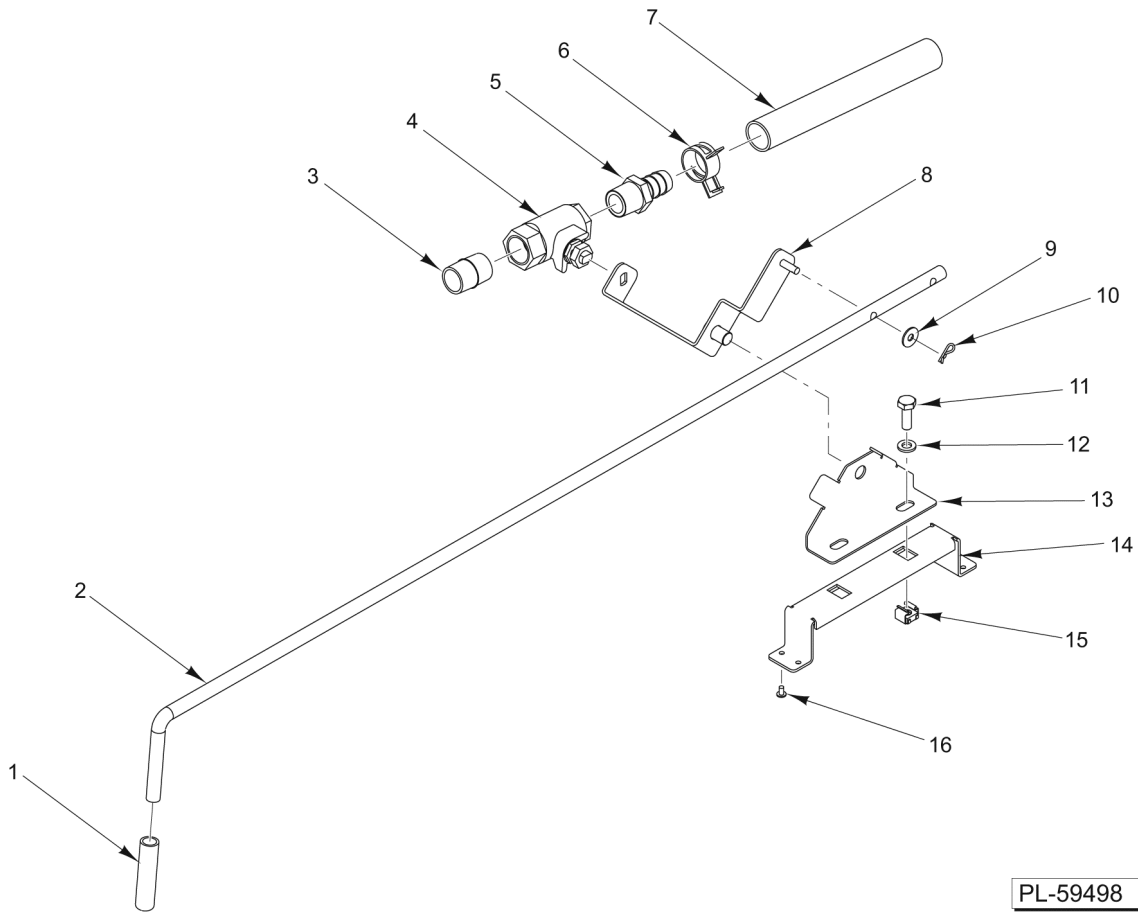

PL-59498

DRAIN ASSEMBLY

DRAIN ASSEMBLY

ILLUS.	PART NO.	NAME OF PART	AMT.
PL-59498			
1	00-856736-00001	Cap - Handle.....	1
2	00-856729-00001	Handle - Drain.....	1
3	FP-040-42	Pipe 1/2 In. x 1 1/8 TBE (Brass).....	1
4	00-881161	Valve - Ball.....	1
5	FP-087-39	Fitting - Hose.....	1
6	00-557845	Clamp - Hose (24mm).....	1
7	00-557475	Hose - 5/8 In. (Blue).....	AR
8	00-857560-00001	Lever - Drain.....	1
9	WS-029-45	Washer.....	1
10	00-855729-00001	Pin - Cotter.....	1
11	SC-041-01	Cap Screw 1/4-20 x 3/4 Hex Hd. (SST).....	2
12	WL-006-17	Lockwasher 1/4 Helical.....	2
13	00-857561-00001	Pivot - Drain.....	1
14	00-857562-00001	Spacer - Drain Pivot.....	1
15	NS-049-13	Insert.....	2
16	RS-030-08	Rivet 1/8 In.....	4