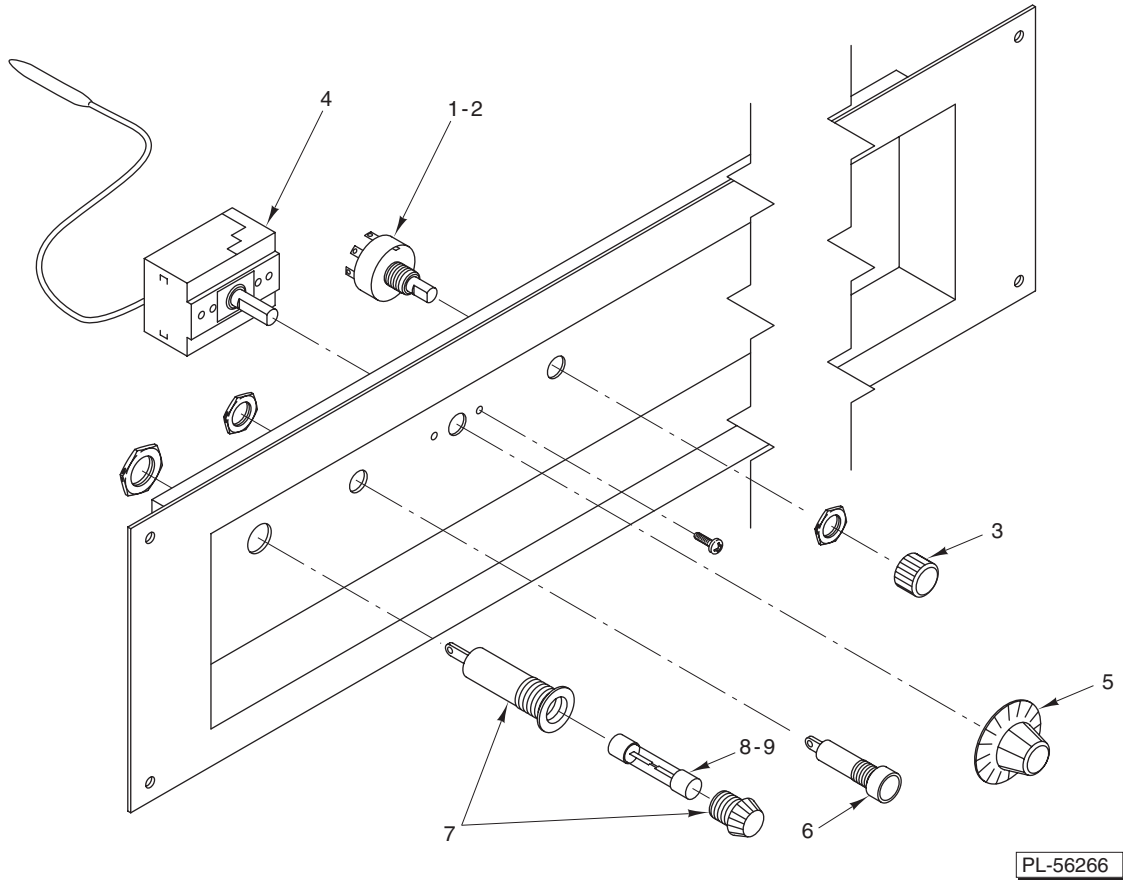

CONTROL PANEL WITH OVERHEAD HEAT LAMPS

ILLUS.	PART NO.	NAME OF PART	AMT.
PL-56266			
1	00-424085-00001	Switch – Dimmer	AR
2	00-425440-00002	Switch – Dimmer (ML-126811)	AR
3	00-424085-00002	Knob – Dimmer Switch	AR
4	00-425440-00001	Thermostat – Well (375 Deg.)	AR
5	00-424085-00059	Knob – Well Thermostat	AR
6	00-424085-00043	Light – Indicator	AR
7	00-851800-00061	Fuse Holder	AR
8	00-851800-00422	Fuse (15 Amp.) (ML-126811 & ML-126822)	AR
9	00-424085-00028	Fuse (30 Amp.) (ML-114912, ML-114915, ML-114918, & ML-126812)	AR