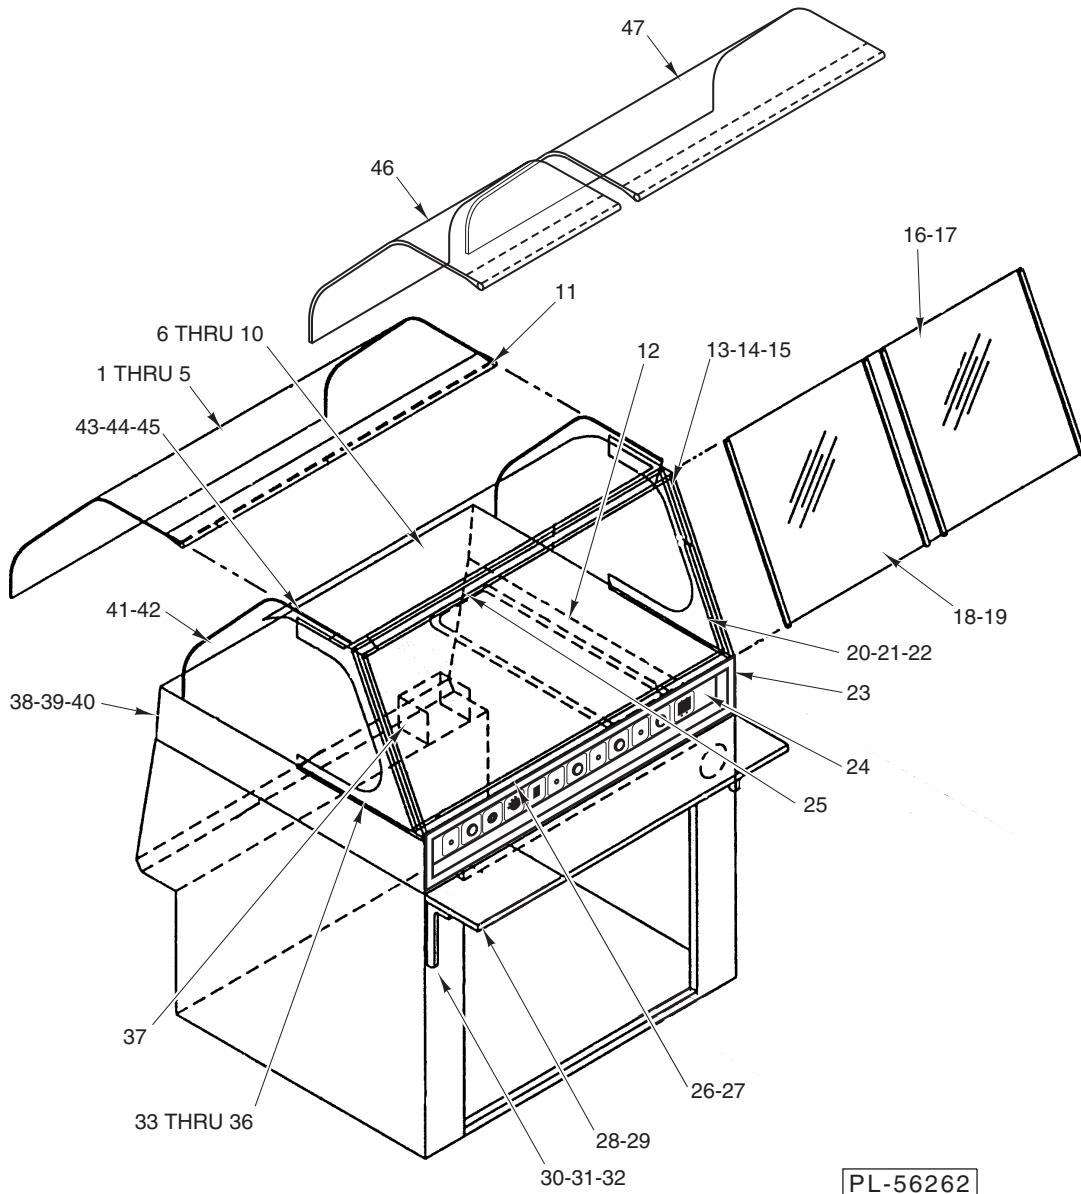

DELI CASE WITH OVERHEAD CAL ROD HEATERS

ILLUS.	PART NO.	NAME OF PART	AMT.
PL-56262			
1	00-424085-00037	Glass Front Panel (Full Service)	AR
2	00-851800-00543	Handle – Extrusion (Full Service)	1
3	00-851800-00550	Glass Front Panel (Self Service) (ML-114912, ML-114915, ML-114918, & ML-126812)	1
4	00-851800-00323	Glass Front Panel (Self Service) (ML-126811)	1
5	00-851800-00546	Trim – Glass (Self Service)	1
6	00-877682	Bulb – Halogen (75 W.)	AR