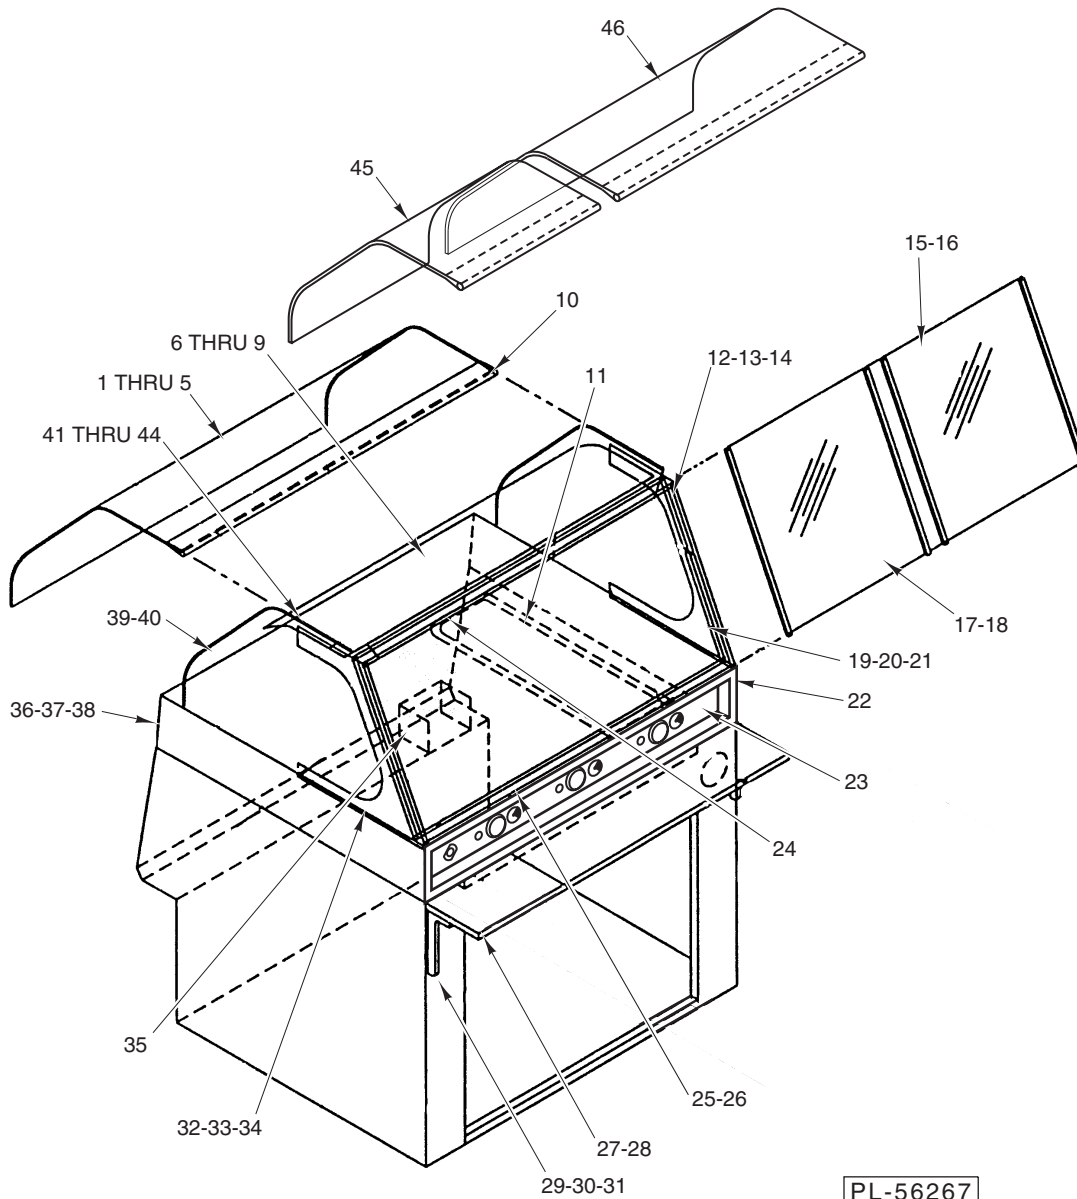

DELI CASE WITH OVERHEAD HEAT LAMPS

ILLUS.	PART NO.	NAME OF PART	AMT.
PL-56267			
1	00-424085-00037	Glass Front Panel (Full Service)	AR
2	00-851800-00543	Handle – Extrusion (Full Service)	1
3	00-851800-00550	Glass Front Panel (Self Service) (ML-114912, ML-114915, ML-114918, & ML-126812)	1
4	00-851800-00323	Glass Front Panel (Self Service) (ML-126811)	1
5	00-851800-00546	Trim – Glass (Self Service)	1
6	00-424085-00041	Bulb – Heat Lamp (120 W., 130 V.) (Full Service)	AR
7	00-851800-00287	Bulb – Heat Lamp (250 W., 120 V.) (Self Service) (Standard) (Non-Coated)	AR
8	00-851800-00306	Bulb – Heat Lamp (250 W., 120 V.) (Self Service) (Alternate) (Coated)	AR